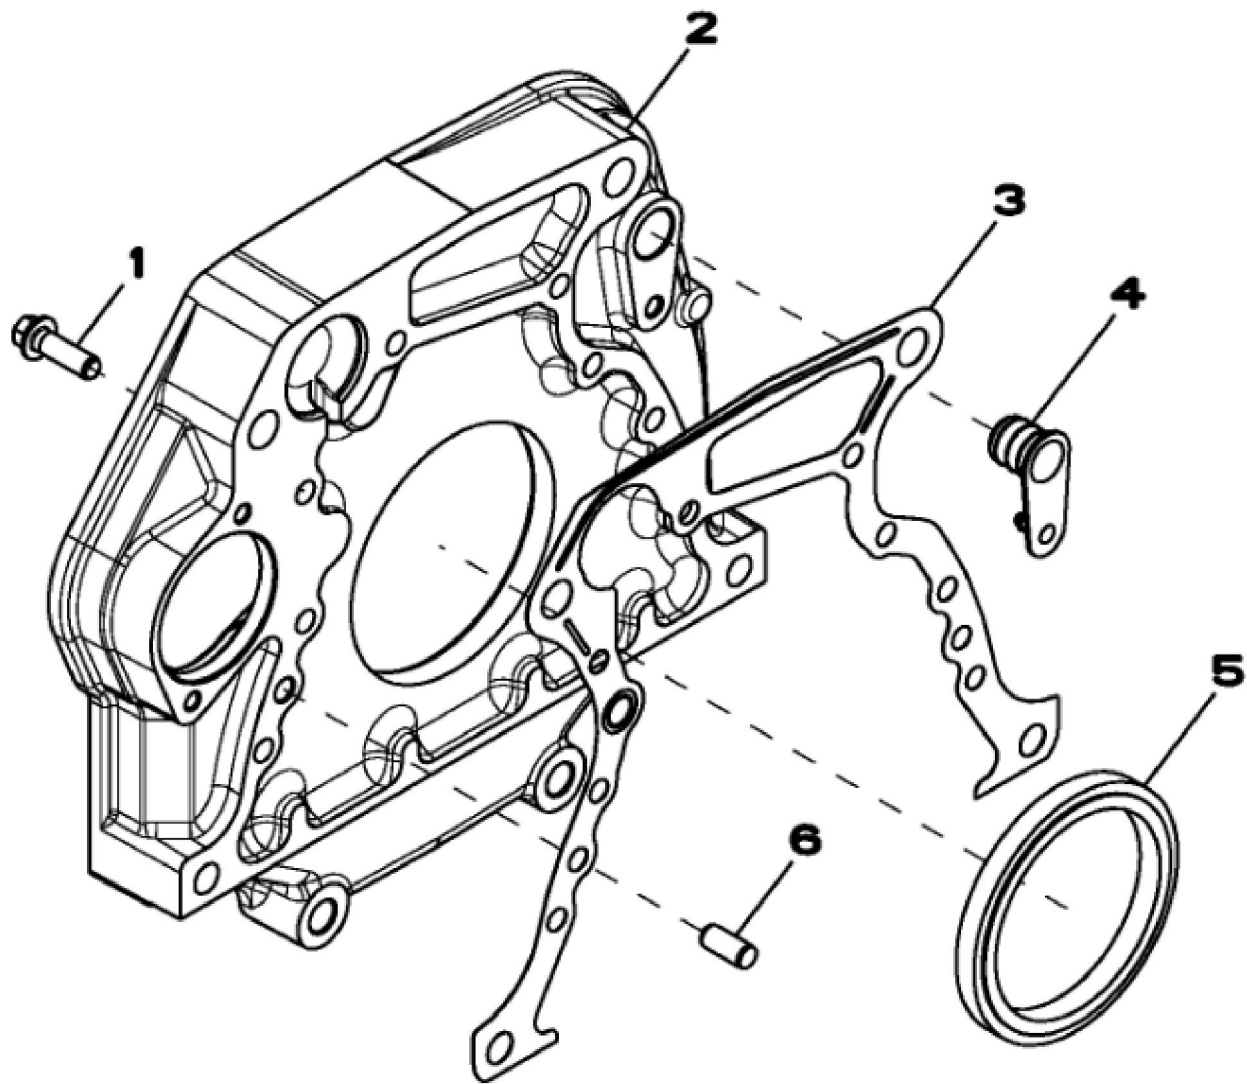

| KEY | PART NO. | PART NAME | QTY | REMARKS | |
|-----|----------|-------------|-----|------------------|--|
| 1 | R521401 | MEDALLION | 1 | SUB FOR R116324 | |
| 2 | H23125 | PLUG | 4 | | |
| 3 | R123574 | NUT | 4 | | |
| 4 | R123575 | O-RING | 4 | | |
| 5 | R524480 | GASKET | 1 | SUB FOR R123542 | |
| 6 | RE502969 | VALVE COVER | 1 | MARKED R519779 | |
| 7 | RE70401 | VALVE COVER | 1 | MARKED R519777 | |
| 8 | RE59801 | PLUG | 1 | USE WITH RE70401 | |
| 9 | U11017 | O-RING | 1 | USE WITH RE70401 | |

| KEY | PART NO. | PART NAME | QTY | REMARKS | |
|-----|----------|-------------|-----|------------------------------------|--|
| 1 | 19M7979 | SCREW | 2 | M8 X 55 | |
| 2 | RE529554 | FILLER CAP | 1 | | |
| 3 | R80135 | GASKET | 1 | | |
| 4 | R532599 | FILLER NECK | 1 | SUB FOR R521157 | |
| 5 | R136495 | GASKET | 2 | | |
| 6 | R116296 | COVER | 1 | | |
| 7 | RE67238 | SCREW | 2 | (Threads With Pre-Applied Sealant) | |

1328_RE515238_PCD

| KEY | PART NO. | PART NAME | QTY | REMARKS | |
|-----|----------|-----------|-----|---------------------------|--|
| 1 | R505567 | PULLEY | 1 | OD = 173 mm | |
| 2 | R515040 | BUSHING | 1 | OD = 50 mm | |
| 3 | R516648 | CAP SCREW | 1 | (One Time Usage) M20 X 70 | |