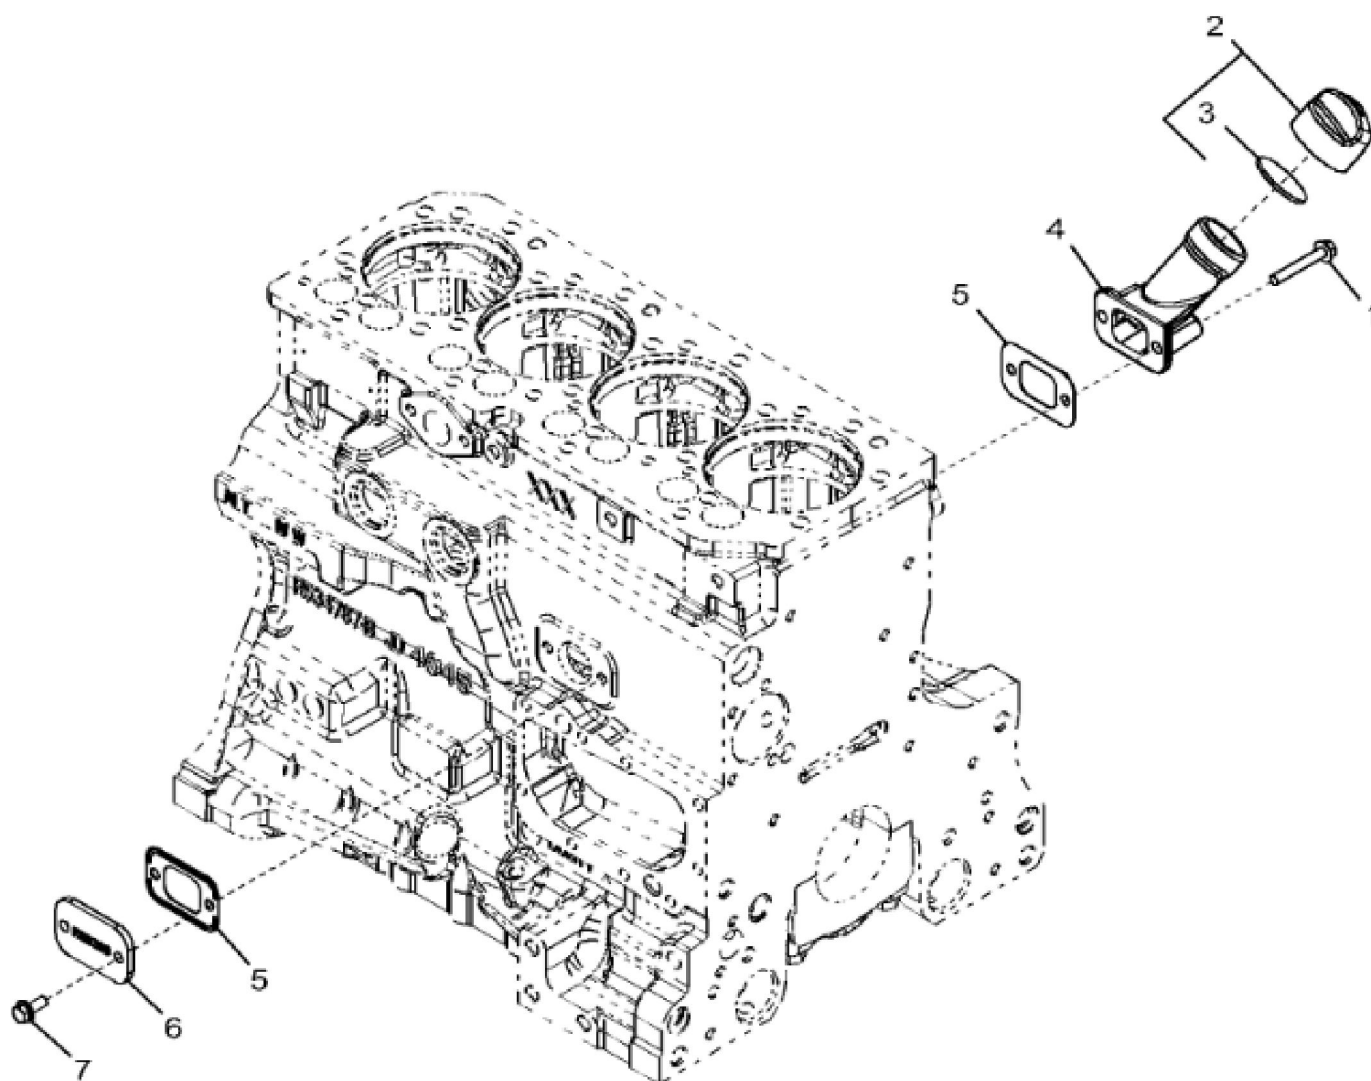

| KEY | PART NO. | PART NAME | QTY | REMARKS | |
|-----|----------|-------------|-----|------------------|--|
| 1 | R521401 | MEDALLION | 1 | SUB FOR R116324 | |
| 2 | H23125 | PLUG | 4 | | |
| 3 | R123574 | NUT | 4 | | |
| 4 | R123575 | O-RING | 4 | | |
| 5 | R524480 | GASKET | 1 | SUB FOR R123542 | |
| 6 | RE502969 | VALVE COVER | 1 | MARKED R519779 | |
| 7 | RE70401 | VALVE COVER | 1 | MARKED R519777 | |
| 8 | RE59801 | PLUG | 1 | USE WITH RE70401 | |
| 9 | U11017 | O-RING | 1 | USE WITH RE70401 | |

| KEY | PART NO. | PART NAME | QTY | REMARKS | |
|-----|----------|-------------|-----|------------------------------------|--|
| 1 | 19M7979 | SCREW | 2 | M8 X 55 | |
| 2 | RE529554 | FILLER CAP | 1 | | |
| 3 | R80135 | GASKET | 1 | | |
| 4 | R532599 | FILLER NECK | 1 | SUB FOR R521157 | |
| 5 | R136495 | GASKET | 2 | | |
| 6 | R116296 | COVER | 1 | | |
| 7 | RE67238 | SCREW | 2 | (Threads With Pre-Applied Sealant) | |

1328_RE515238_PCD

| KEY | PART NO. | PART NAME | QTY | REMARKS | |
|-----|----------|-----------|-----|---------------------------|--|
| 1 | R505567 | PULLEY | 1 | OD = 173 mm | |
| 2 | R515040 | BUSHING | 1 | OD = 50 mm | |
| 3 | R516648 | CAP SCREW | 1 | (One Time Usage) M20 X 70 | |