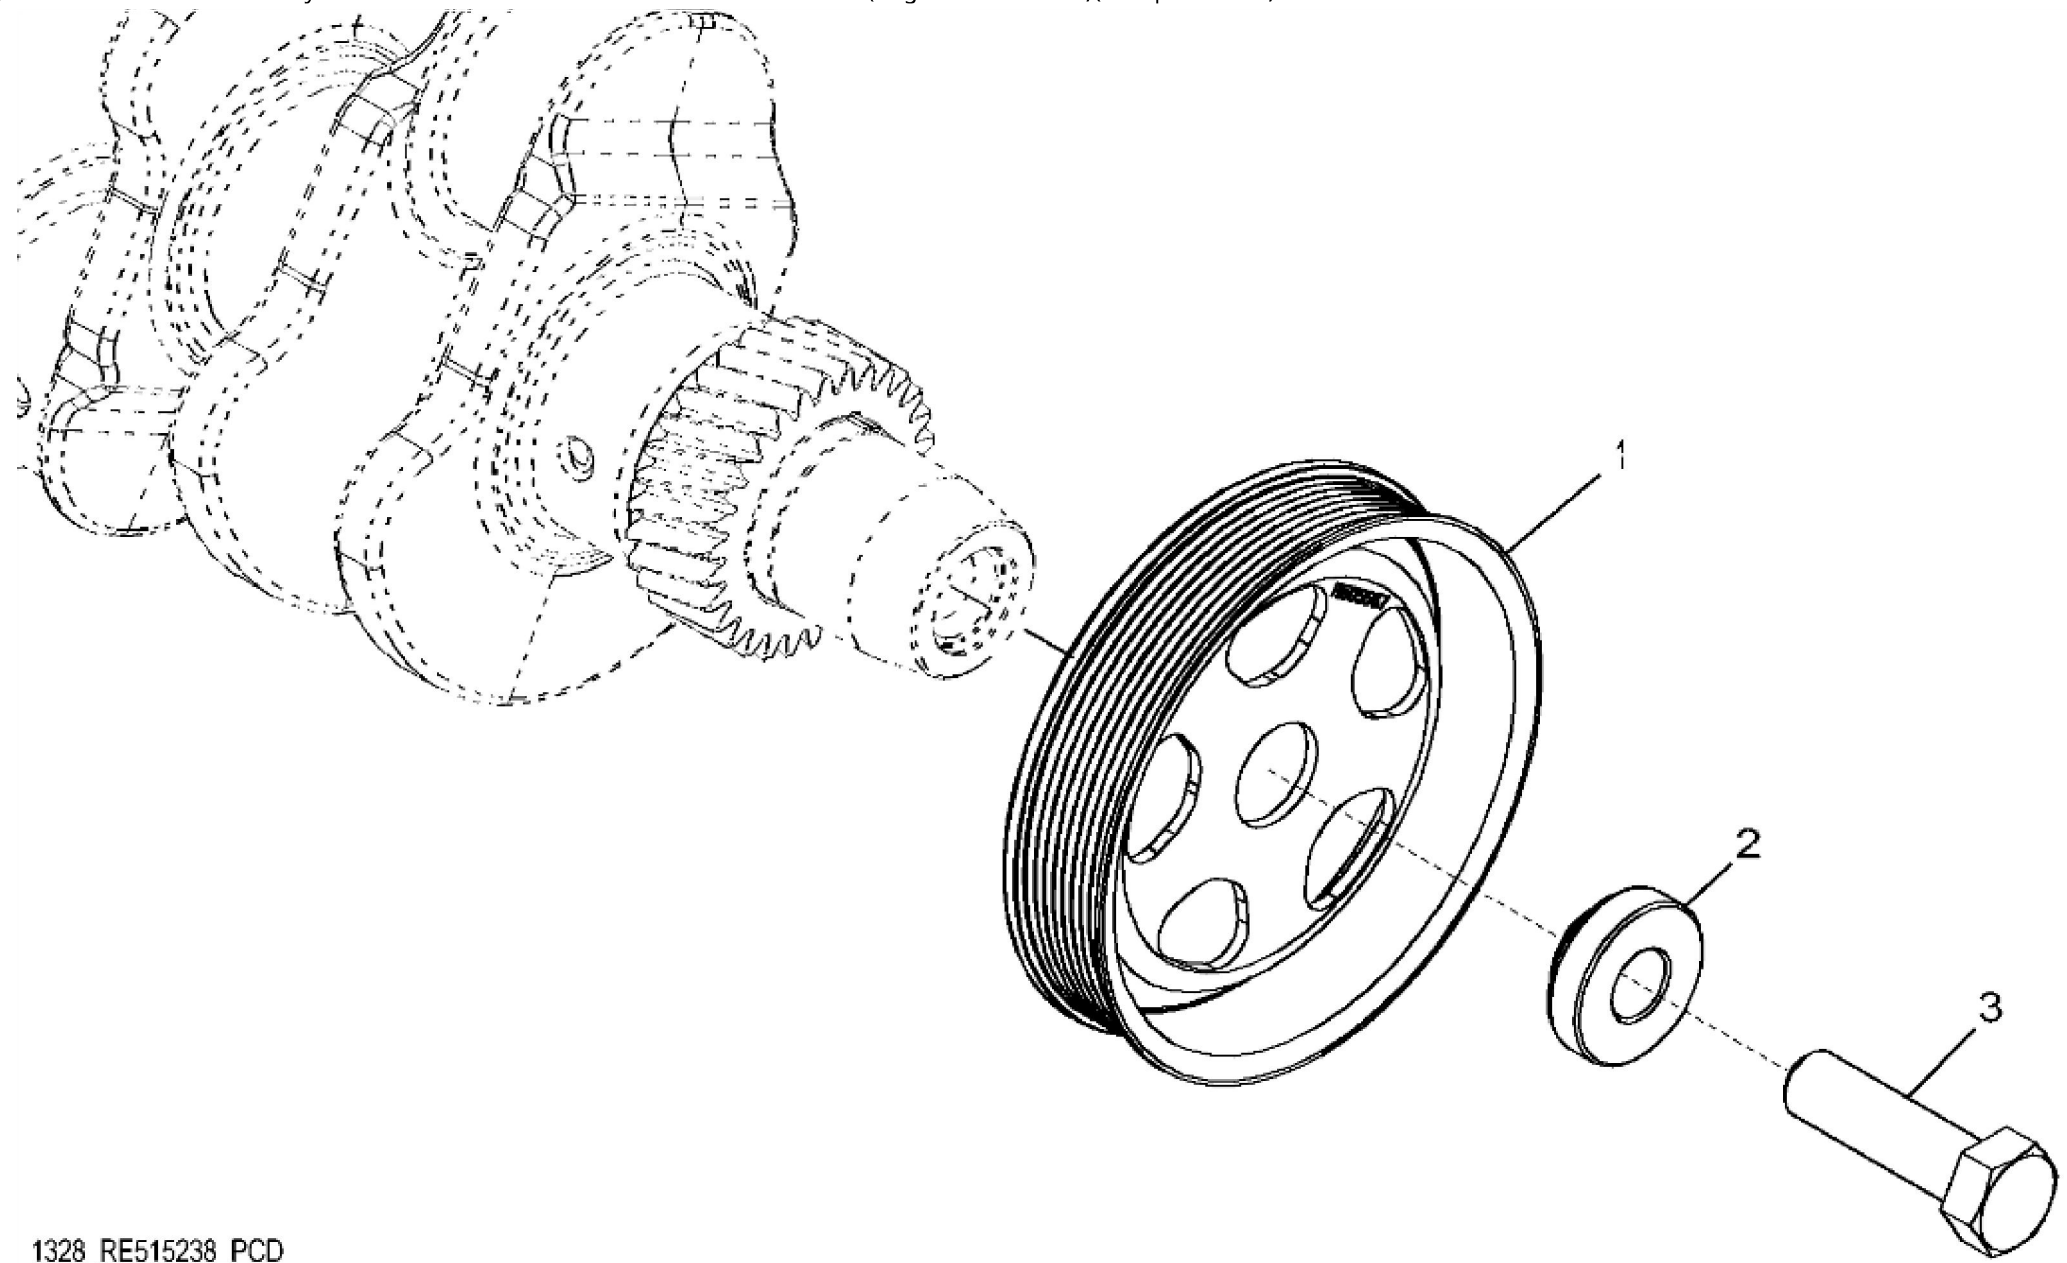

| KEY | PART NO. | PART NAME | QTY | REMARKS | |
|-----|----------|-------------|-----|------------------|--|
| 1 | R521401 | MEDALLION | 1 | SUB FOR R116324 | |
| 2 | H23125 | PLUG | 4 | | |
| 3 | R123574 | NUT | 4 | | |
| 4 | R123575 | O-RING | 4 | | |
| 5 | R524480 | GASKET | 1 | SUB FOR R123542 | |
| 6 | RE502969 | VALVE COVER | 1 | MARKED R519779 | |
| 7 | RE70401 | VALVE COVER | 1 | MARKED R519777 | |
| 8 | RE59801 | PLUG | 1 | USE WITH RE70401 | |
| 9 | U11017 | O-RING | 1 | USE WITH RE70401 | |

| KEY | PART NO. | PART NAME | QTY | REMARKS | |
|-----|----------|-------------|-----|------------------------------------|--|
| 1 | 19M7979 | SCREW | 2 | M8 X 55 | |
| 2 | RE529554 | FILLER CAP | 1 | | |
| 3 | R80135 | GASKET | 1 | | |
| 4 | R532599 | FILLER NECK | 1 | SUB FOR R521157 | |
| 5 | R136495 | GASKET | 2 | | |
| 6 | R116296 | COVER | 1 | | |
| 7 | RE67238 | SCREW | 2 | (Threads With Pre-Applied Sealant) | |

1328_RE515238_PCD

| KEY | PART NO. | PART NAME | QTY | REMARKS | |
|-----|----------|-----------|-----|---------------------------|--|
| 1 | R505567 | PULLEY | 1 | OD = 173 mm | |
| 2 | R515040 | BUSHING | 1 | OD = 50 mm | |
| 3 | R516648 | CAP SCREW | 1 | (One Time Usage) M20 X 70 | |