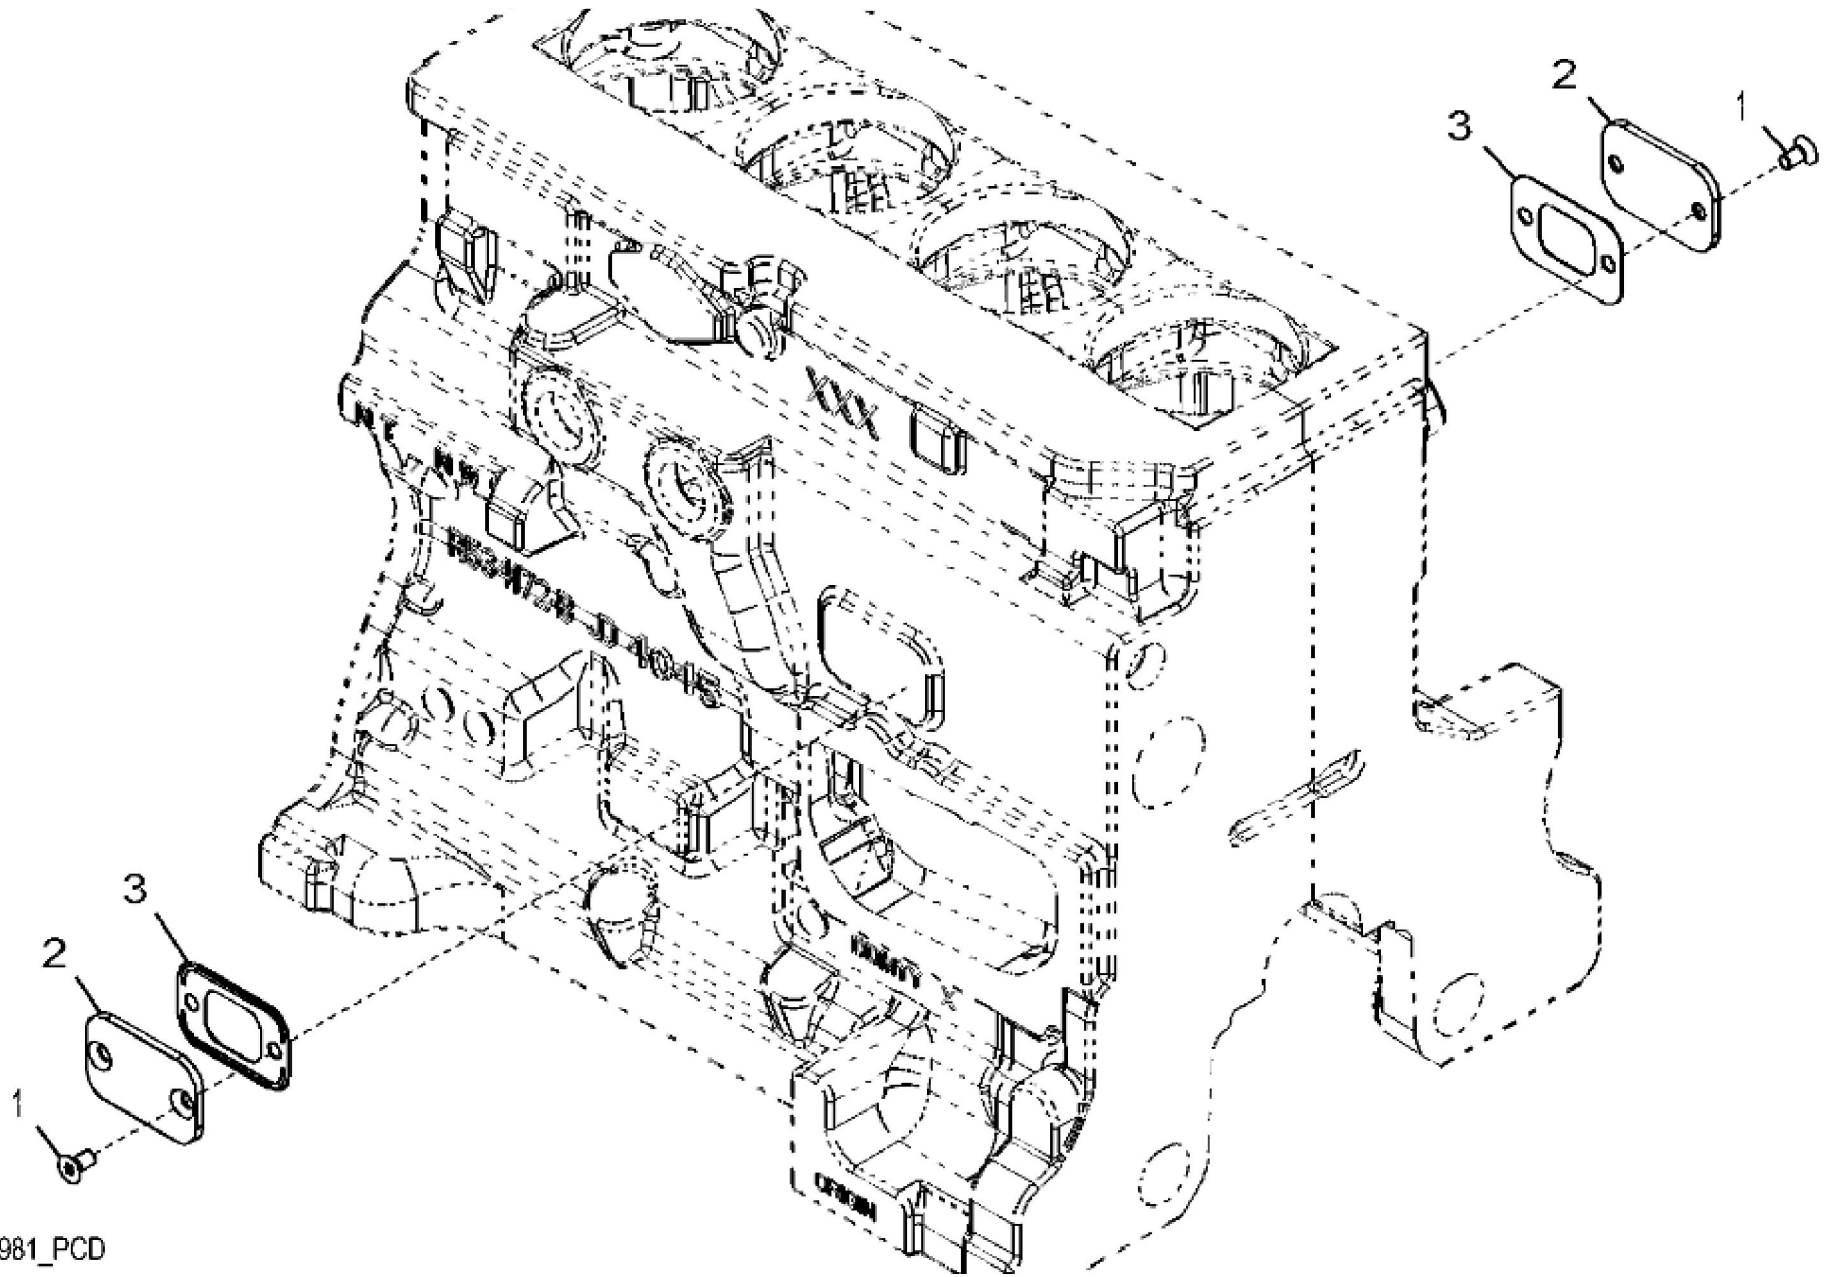

>ST349518 - 1160 ROCKER ARM COVER

KEY	PART NO.	PART NAME	QTY	REMARKS	
1	RE527858	SCREW	2		
2	R522409	HEAT SHIELD	1		
3	H23125	PLUG	4		
4	R123574	NUT	4		
5	R123575	O-RING	4		
6	R520896	VALVE COVER	1	(Not Illustrated) ORDER R543879	
6	R543879	VALVE COVER	1	MARKED R543880	
7	R524468	GASKET	1		
8	RE528742	DEFLECTOR	1		
9	19M7862	SCREW	1	M6 X 20	

1299_RE57761_PCD

John Deere > Turf And Utility > TRACTOR > 6125M - TRACTOR > 6125M Tractor (Europe Edition, Engine SN: 4045GXXXXXX)(Tier 2)(S.N. -859288) > 20 ENGINE 4045HL289-DD22383-DD22435-ETN108061 > ST852077 - 1299 OIL FILLER NECK COVER (- 155807)

KEY	PART NO.	PART NAME	QTY	REMARKS	
1	R116296	COVER	2		
2	RE67238	SCREW	4	(Threads With Pre-Applied Sealant) M8 X 20	
3	R136495	GASKET	2		

1279_ETN137981_PCD

John Deere > Turf And Utility > TRACTOR > 6125M - TRACTOR > 6125M Tractor (Europe Edition, Engine SN: 4045GXXXXXX)(Tier 2)(S.N. -859288) > 20 ENGINE 4045HL289-DD22383-DD22435-ETN108061 > ST852079 - 1279 OIL FILLER NECK COVER (155828 -)

KEY	PART NO.	PART NAME	QTY	REMARKS	
1	RE70306	SCREW	4		
2	R135262	COVER	2		
3	R136495	GASKET	2		

1327_RE515237_PCD

Thank you so much for reading.
Please click the “Buy Now!”
button below to download the
complete manual.