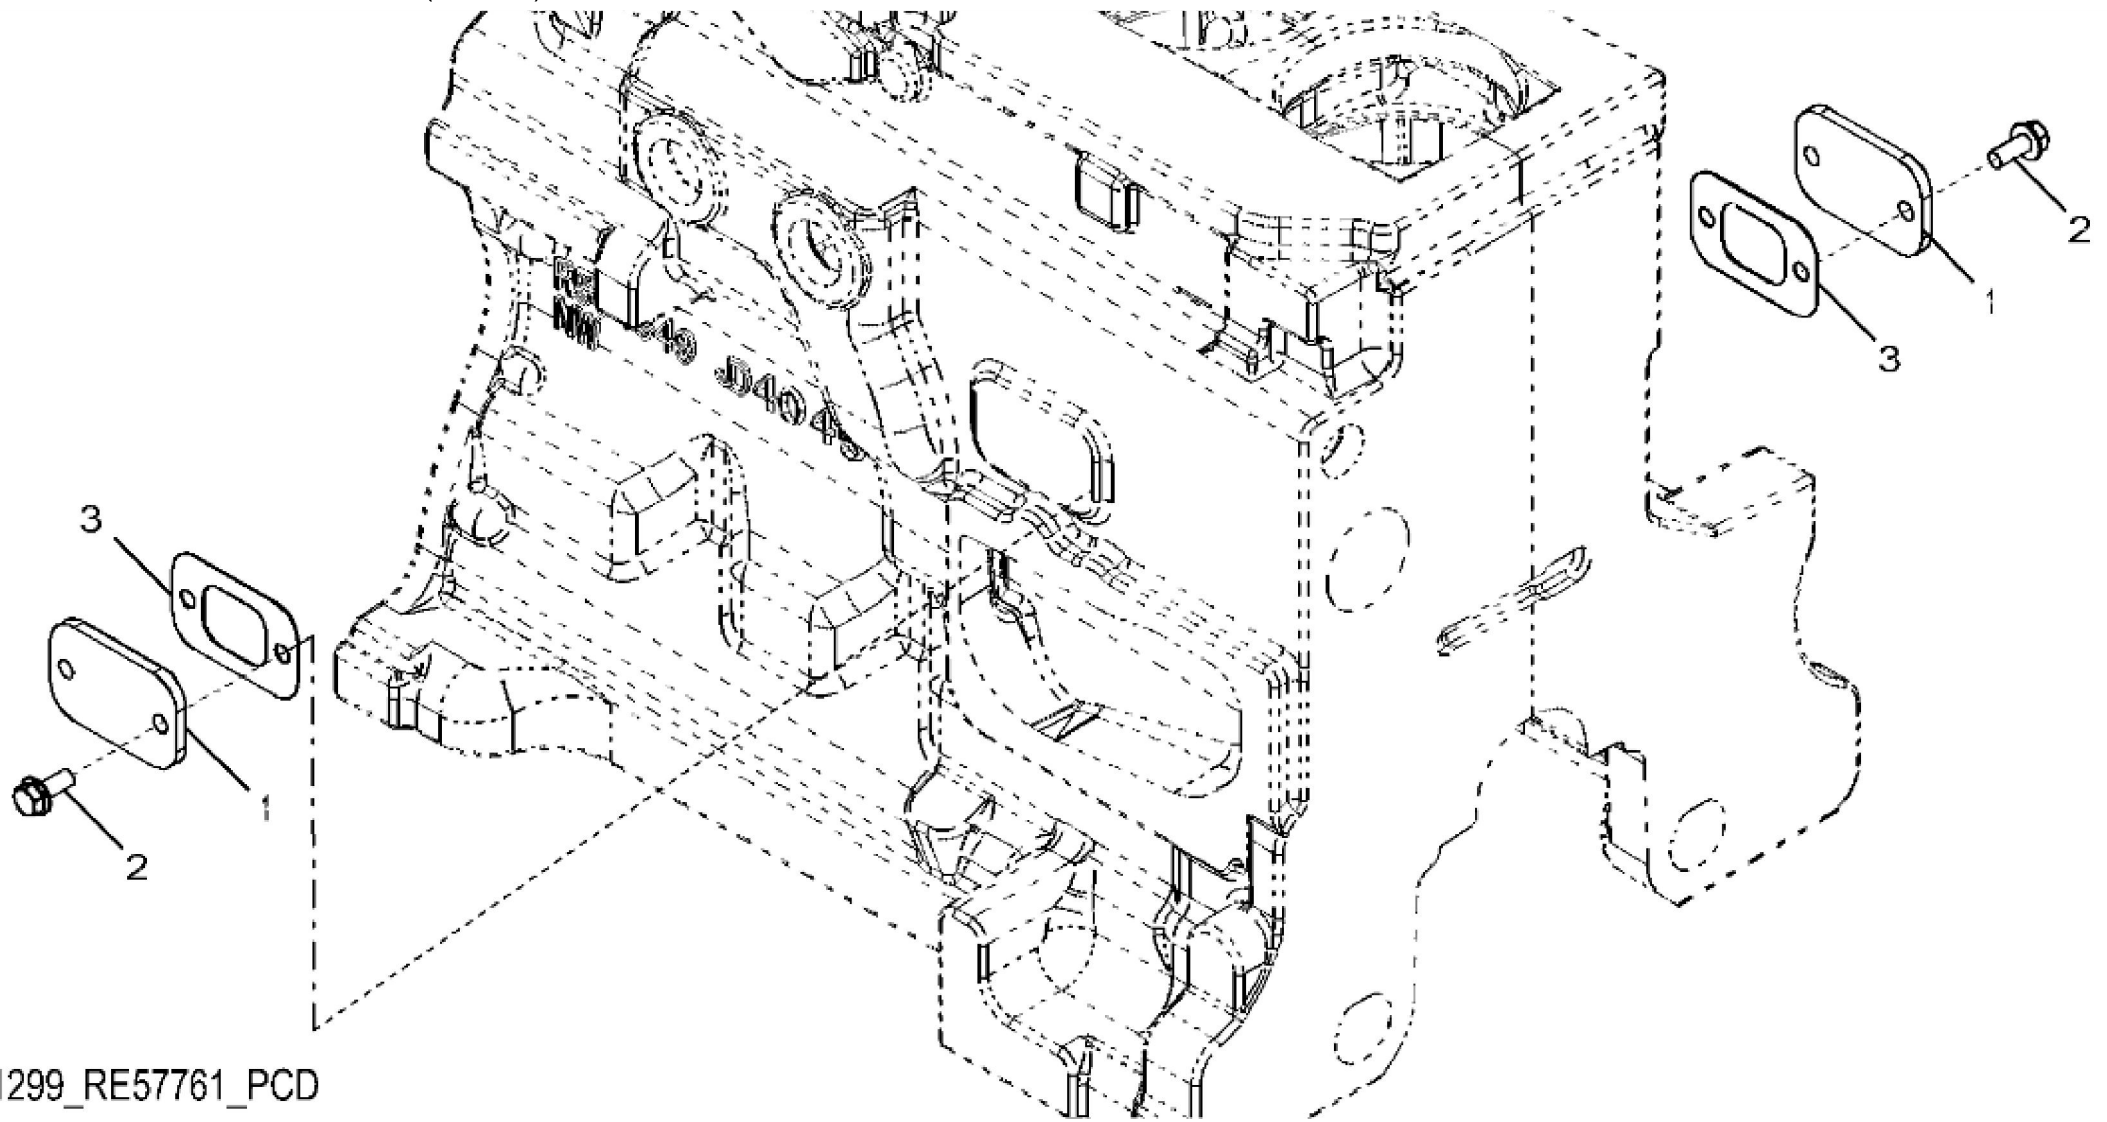

>ST349518 - 1160 ROCKER ARM COVER

KEY	PART NO.	PART NAME	QTY	REMARKS	
1	RE527858	SCREW	2		
2	R522409	HEAT SHIELD	1		
3	H23125	PLUG	4		
4	R123574	NUT	4		
5	R123575	O-RING	4		
6	R520896	VALVE COVER	1	(Not Illustrated) ORDER R543879	
6	R543879	VALVE COVER	1	MARKED R543880	
7	R524468	GASKET	1		
8	RE528742	DEFLECTOR	1		
9	19M7862	SCREW	1	M6 X 20	

1299_RE57761_PCD

John Deere > Turf And Utility > TRACTOR > 6125M - TRACTOR > 6125M Tractor (Europe Edition, Engine SN: 4045GXXXXXX)(Tier 2)(S.N. -859288) > 20 ENGINE 4045HL289-DD22383-DD22435-ETN108061 > ST852077 - 1299 OIL FILLER NECK COVER (- 155807)

KEY	PART NO.	PART NAME	QTY	REMARKS	
1	R116296	COVER	2		
2	RE67238	SCREW	4	(Threads With Pre-Applied Sealant) M8 X 20	
3	R136495	GASKET	2		

1279_ETN137981_PCD

John Deere > Turf And Utility > TRACTOR > 6125M - TRACTOR > 6125M Tractor (Europe Edition, Engine SN: 4045GXXXXXX)(Tier 2)(S.N. -859288) > 20 ENGINE 4045HL289-DD22383-DD22435-ETN108061 > ST852079 - 1279 OIL FILLER NECK COVER (155828 -)

KEY	PART NO.	PART NAME	QTY	REMARKS	
1	RE70306	SCREW	4		
2	R135262	COVER	2		
3	R136495	GASKET	2		

1327_RE515237_PCD

Thank you so much for reading.
Please click the “Buy Now!”
button below to download the
complete manual.