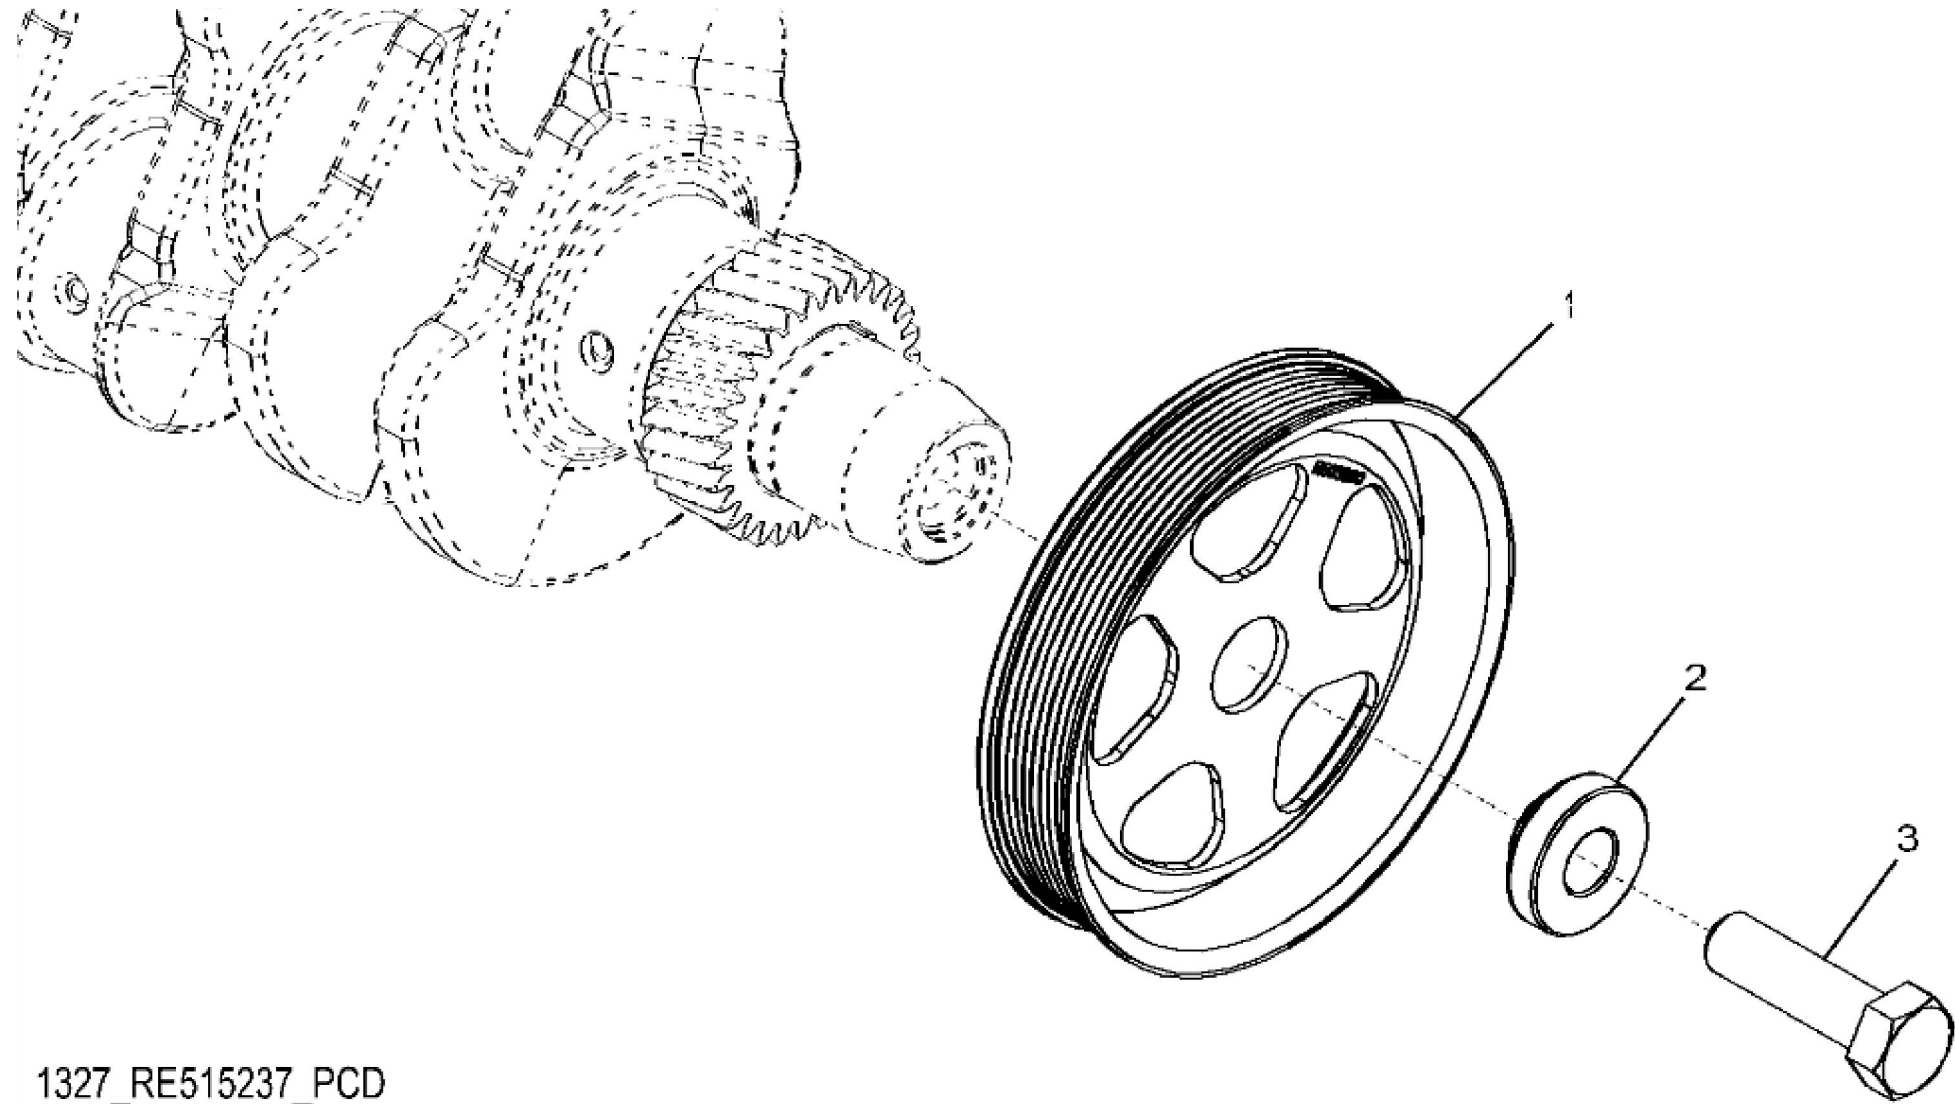

>ST349518 - 1160 ROCKER ARM COVER

KEY	PART NO.	PART NAME	QTY	REMARKS	
1	RE527858	SCREW	2		
2	R522409	HEAT SHIELD	1		
3	H23125	PLUG	4		
4	R123574	NUT	4		
5	R123575	O-RING	4		
6	R520896	VALVE COVER	1	(Not Illustrated) ORDER R543879	
6	R543879	VALVE COVER	1	MARKED R543880	
7	R524468	GASKET	1		
8	RE528742	DEFLECTOR	1		
9	19M7862	SCREW	1	M6 X 20	

1299_RE57761_PCD

John Deere > Turf And Utility > TRACTOR > 6125M - TRACTOR > 6125M Tractor (Europe Edition, Engine SN: 4045GXXXXXX)(Tier 2)(S.N. -859288) > 20 ENGINE 4045HL289-DD22383-DD22435-ETN108061 > ST852077 - 1299 OIL FILLER NECK COVER (- 155807)

KEY	PART NO.	PART NAME	QTY	REMARKS	
1	R116296	COVER	2		
2	RE67238	SCREW	4	(Threads With Pre-Applied Sealant) M8 X 20	
3	R136495	GASKET	2		

1279_ETN137981_PCD

John Deere > Turf And Utility > TRACTOR > 6125M - TRACTOR > 6125M Tractor (Europe Edition, Engine SN: 4045GXXXXXX)(Tier 2)(S.N. -859288) > 20 ENGINE 4045HL289-DD22383-DD22435-ETN108061 > ST852079 - 1279 OIL FILLER NECK COVER (155828 -)

KEY	PART NO.	PART NAME	QTY	REMARKS	
1	RE70306	SCREW	4		
2	R135262	COVER	2		
3	R136495	GASKET	2		

1327_RE515237_PCD

Thank you so much for reading.
Please click the “Buy Now!”
button below to download the
complete manual.