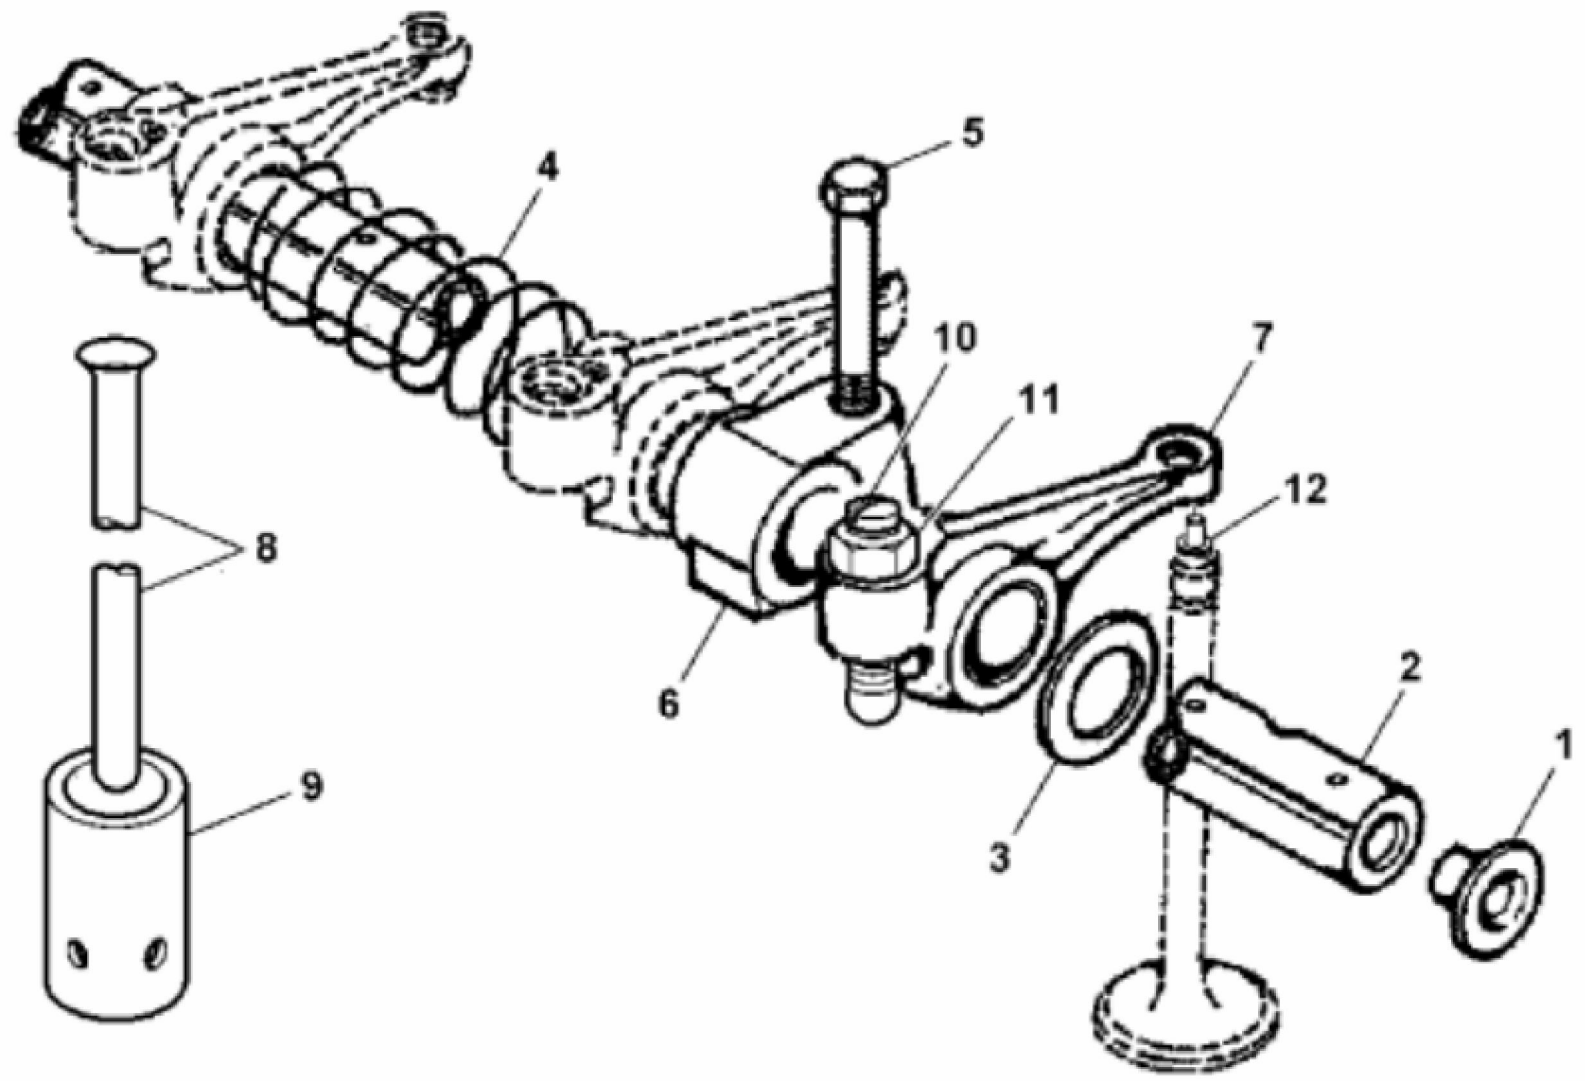

**PY52958**

KEY	PART NO.	PART NAME	QTY	REMARKS	
1	R56463	O-RING	1		
2	R92154	ELBOW FITTING	1		
3	A4773R	CLAMP	1		
4	R526863	HOSE	1		

PY52959

KEY	PART NO.	PART NAME	QTY	REMARKS	
1	AR100124	SCREW WITH WASHER	6		
2	RE526534	COVER	1		
3	R75729	GASKET	1		

PY52171

KEY	PART NO.	PART NAME	QTY	REMARKS	
1	R54565	PLUG	2		
2	.....	SHAFT	1	NLA; ORDER RE519735	
2	RE519735	ROCKER ARM SHAFT	1	SUB FOR R501532	
3	T20316	WASHER	2		
4	T20314	SPRING	2		
5	R504813	SELF-LOCKING SCREW	3		
6	R516741	SUPPORT	3		
7	RE62148	ROCKER ARM	6		
8	R515095	PUSH ROD	6		
9	R515092	CAM FOLLOWER	6		
10	R515577	SCREW	6		
11	R125881	LOCK NUT	6		
12	T26872	INSERT	6		