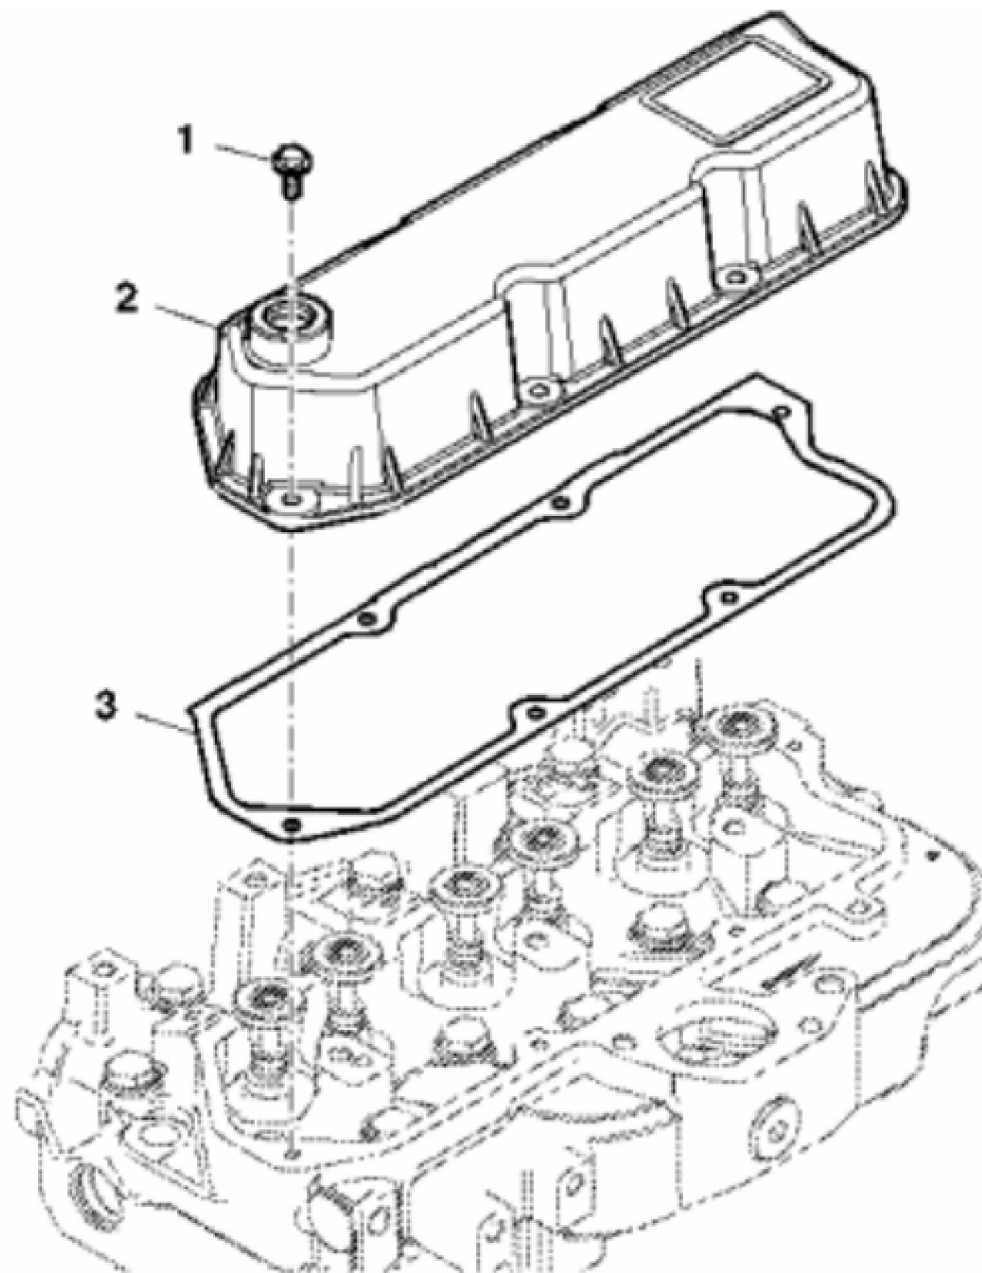

**PY52958**

KEY	PART NO.	PART NAME	QTY	REMARKS	
1	R56463	O-RING	1		
2	R92154	ELBOW FITTING	1		
3	A4773R	CLAMP	1		
4	R526863	HOSE	1		

PY52959

KEY	PART NO.	PART NAME	QTY	REMARKS	
1	AR100124	SCREW WITH WASHER	6		
2	RE526534	COVER	1		
3	R75729	GASKET	1		

PY52171

KEY	PART NO.	PART NAME	QTY	REMARKS	
1	R54565	PLUG	2		
2	.....	SHAFT	1	NLA; ORDER RE519735	
2	RE519735	ROCKER ARM SHAFT	1	SUB FOR R501532	
3	T20316	WASHER	2		
4	T20314	SPRING	2		
5	R504813	SELF-LOCKING SCREW	3		
6	R516741	SUPPORT	3		
7	RE62148	ROCKER ARM	6		
8	R515095	PUSH ROD	6		
9	R515092	CAM FOLLOWER	6		
10	R515577	SCREW	6		
11	R125881	LOCK NUT	6		
12	T26872	INSERT	6		