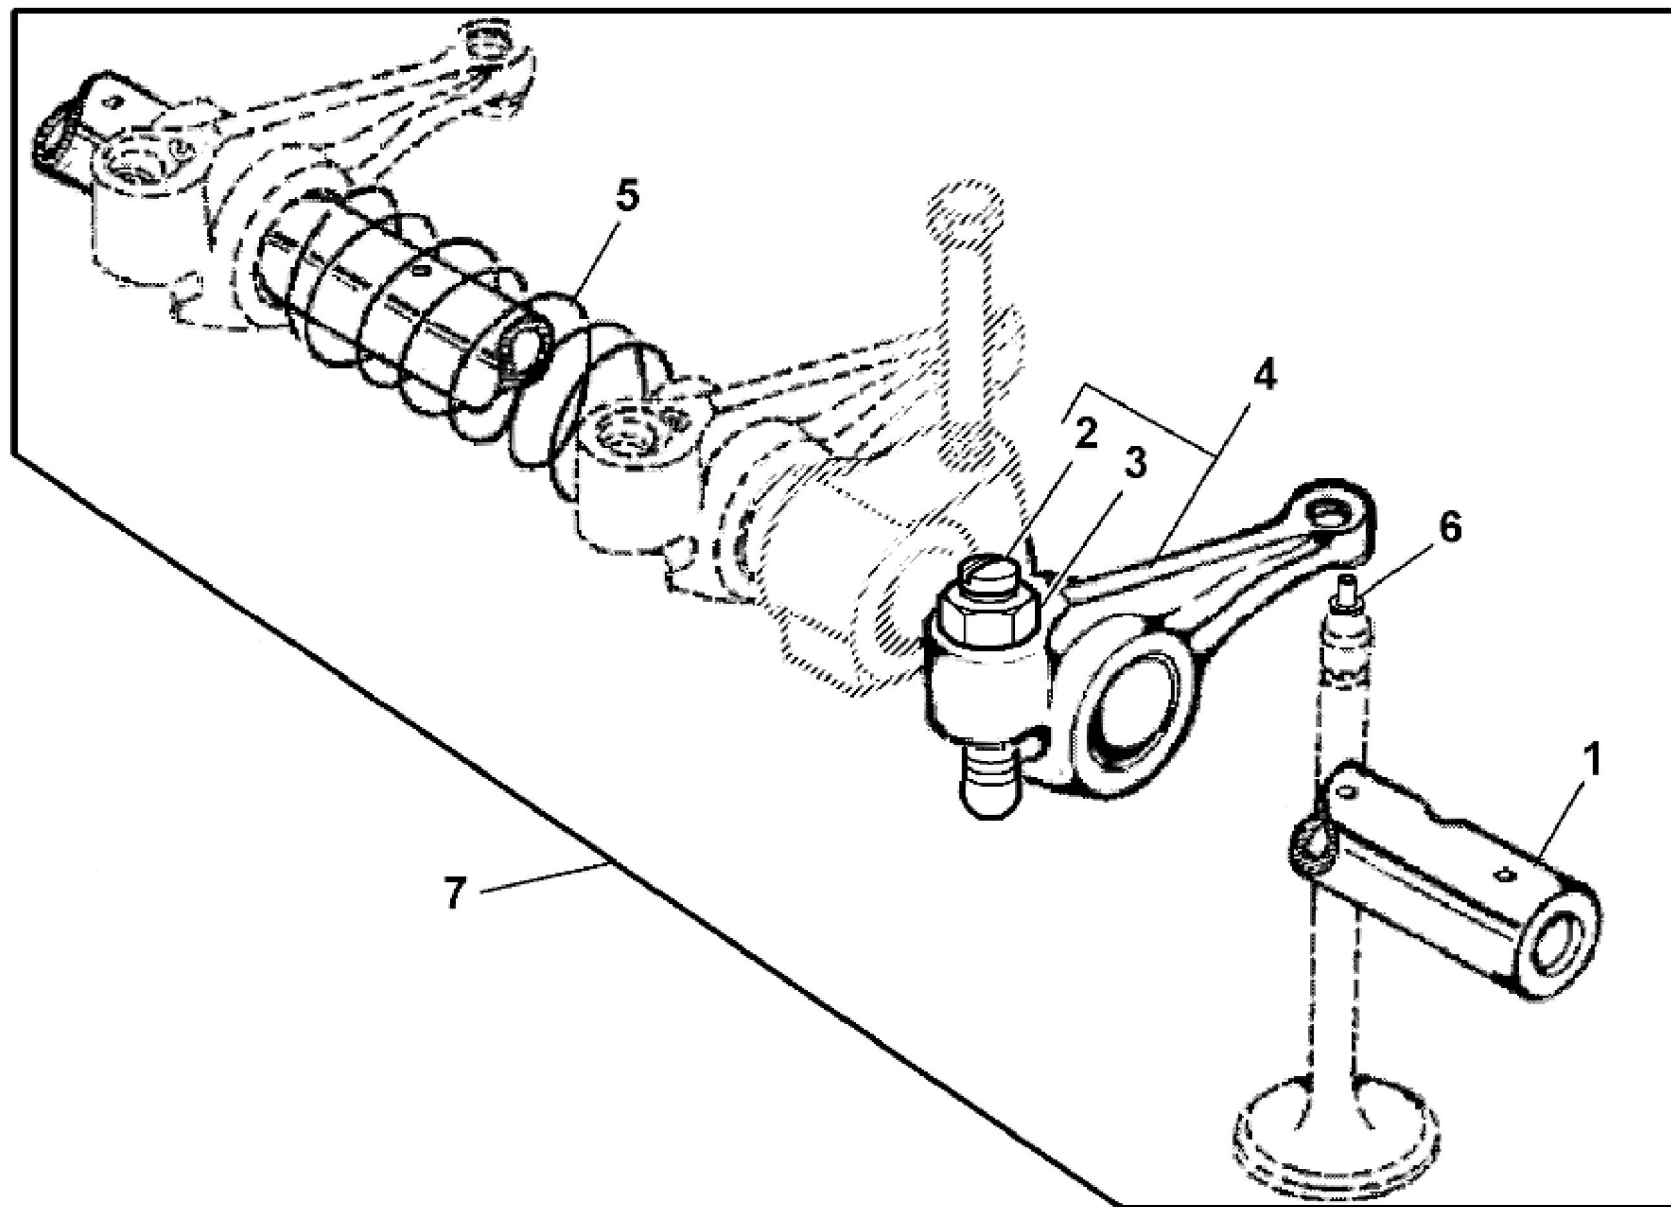

**PY52958**

KEY	PART NO.	PART NAME	QTY	REMARKS	
1	R56463	O-RING	1		
2	R92154	ELBOW FITTING	1		
3	A4773R	CLAMP	1		
4	R526863	HOSE	1		

PY52959

KEY	PART NO.	PART NAME	QTY	REMARKS	
1	AR100124	SCREW WITH WASHER	6		
2	RE526534	COVER	1		
3	R75729	GASKET	1		

PY52171

KEY	PART NO.	PART NAME	QTY	REMARKS	
1	R54565	PLUG	2		
2	.....	SHAFT	1	NLA; ORDER RE519735	
2	RE519735	ROCKER ARM SHAFT	1	SUB FOR R501532	
3	T20316	WASHER	2		
4	T20314	SPRING	2		
5	R504813	SELF-LOCKING SCREW	3		
6	R516741	SUPPORT	3		
7	RE62148	ROCKER ARM	6		
8	R515095	PUSH ROD	6		
9	R515092	CAM FOLLOWER	6		
10	R515577	SCREW	6		
11	R125881	LOCK NUT	6		
12	T26872	INSERT	6		