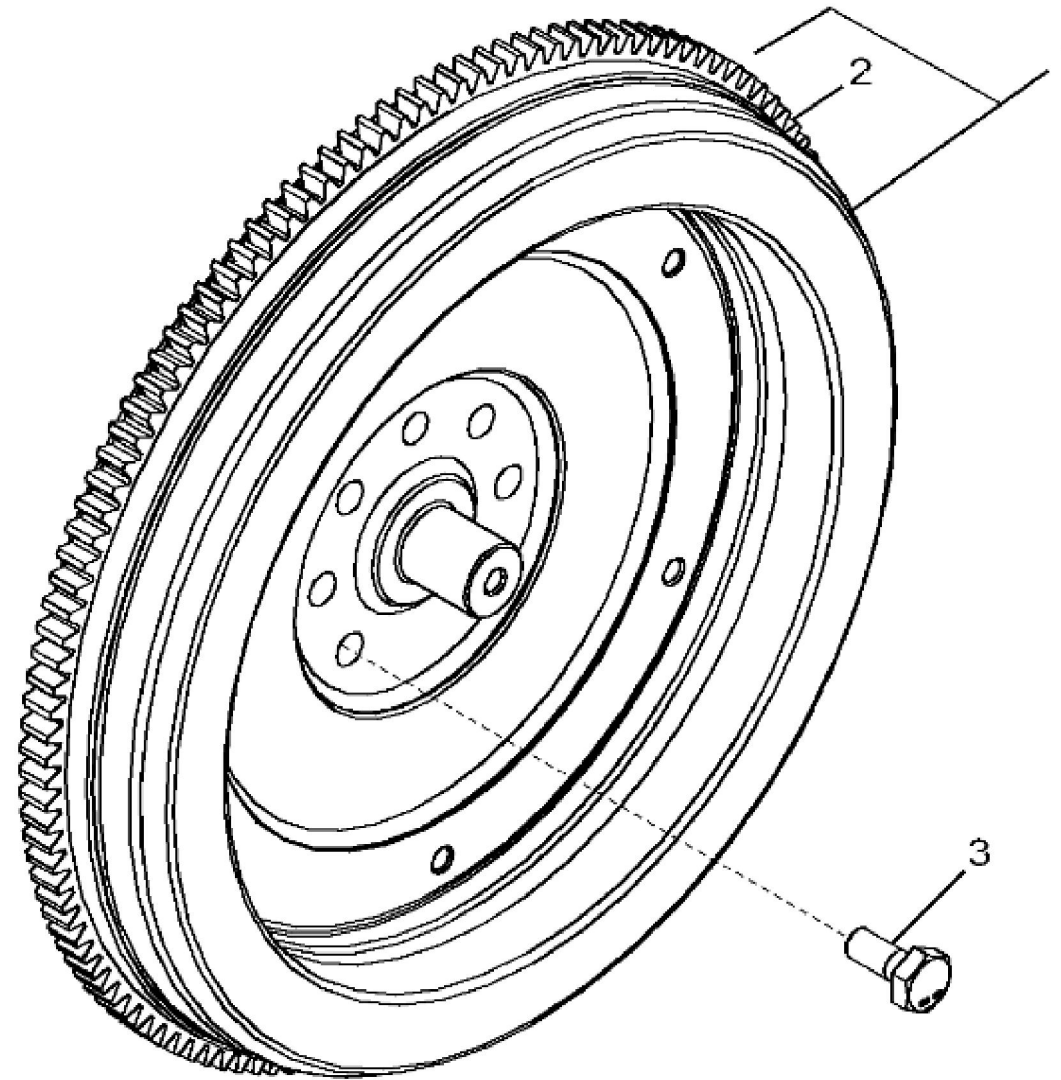

John Deere > Turf And Utility > TRACTOR > 6145R - TRACTOR > 6145R Tractor (Europe Edition, Engine SN: 6068UXXXXX)(Final Tier 4) > E1 DIESEL ENGINE 6068HL498-DD22386-ETN122786-ETN122787-ETN131688 > E100 DIESEL ENGINE 6068HL498-DD22386-ETN122786-ETN122787-ETN131688 6068HL498 > ST572875 - 1448 FLYWHEEL HOUSING

KEY	PART NO.	PART NAME	QTY	REMARKS	
1	RE565739	HOUSING	1	MARKED R543631; SUB FOR RE556605 OR RE544942	
2	.....	ISOLATOR	1	ORDER RE565739	
3	R61467	O-RING	1		
4	R520982	PLUG	1		
5	RE524227	SEAL	1	SUB FOR APPL RE537070	
6	R135918	BOLT	12		

1593_RE526325_PCD