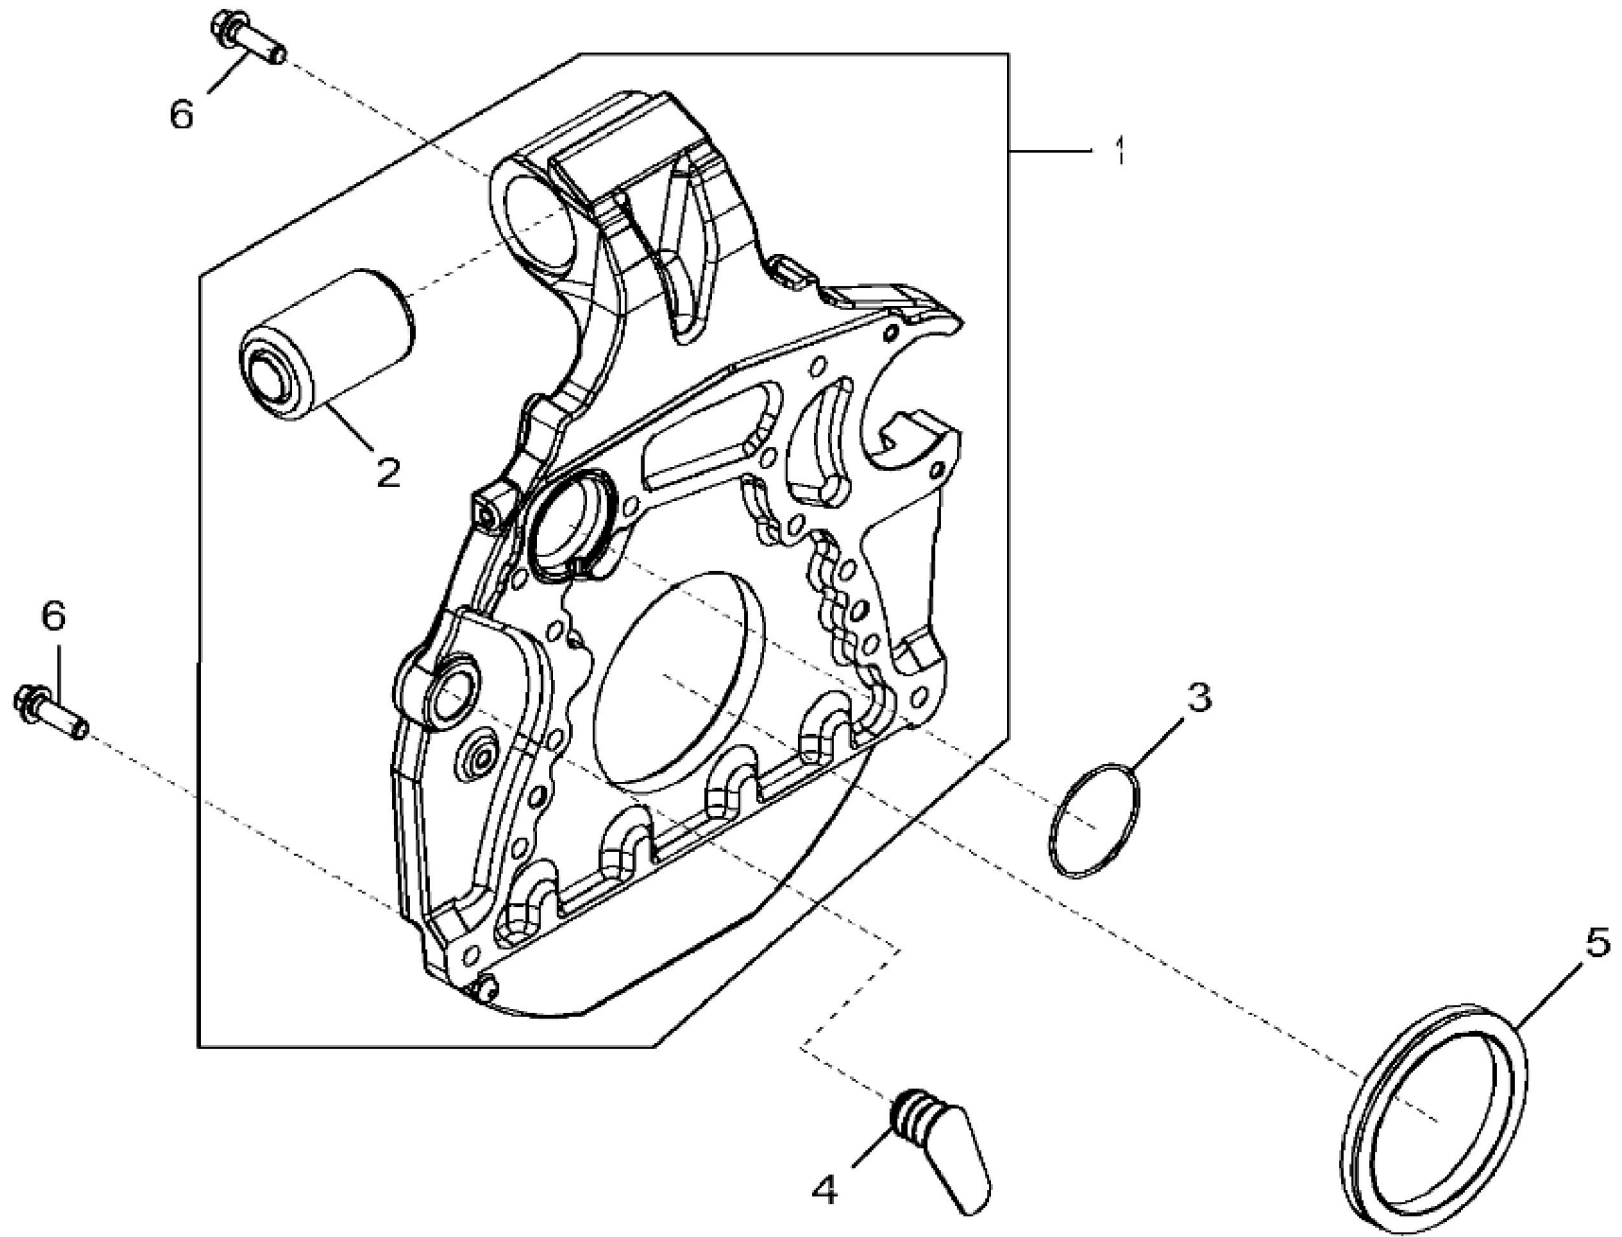

John Deere > Turf And Utility > TRACTOR > 6145R - TRACTOR > 6145R Tractor (Europe Edition, Engine SN: 6068UXXXXX)(Final Tier 4) > E1 DIESEL ENGINE 6068HL498-DD22386-ETN122786-ETN122787-ETN131688 > E100 DIESEL ENGINE 6068HL498-DD22386-ETN122786-ETN122787-ETN131688 6068HL498 > ST164694 - 1174 ROCKER ARM COVER

KEY	PART NO.	PART NAME	QTY	REMARKS
1	RE555026	VALVE COVER	1	MARKED R537224; ALSO ORDER TY22462, R536108 AND R534105; SUB FOR R529152
2	RE542918	VALVE	1	
3	19M7867	SCREW	15	M8 X 25
4	R534105	DEFLECTOR	1	USE WITH RE555026
4	R528408	DEFLECTOR	1	USE WITH R529152
5	19M7775	SCREW	2	M6 X 16
6	R528743	GASKET	1	
7	R532038	VALVE	1	USE WITH R529152
8	R536108	HOSE	1	ORDER DZ10571
8	DZ10571	HOSE	1	
9	TY22462	CLAMP	1	

John Deere > Turf And Utility > TRACTOR > 6145R - TRACTOR > 6145R Tractor (Europe Edition, Engine SN: 6068UXXXXX)(Final Tier 4) > E1 DIESEL ENGINE 6068HL498-DD22386-ETN122786-ETN122787-ETN131688 > E100 DIESEL ENGINE 6068HL498-DD22386-ETN122786-ETN122787-ETN131688 6068HL498 > ST275176 - 1341 CRANKSHAFT PULLEY

KEY	PART NO.	PART NAME	QTY	REMARKS	
1	DZ103168	PULLEY WITH DAMPENER	1	OD = 188 mm, SUB FOR RE537578	
2	R517237	BUSHING	1		
3	R516648	CAP SCREW	1	(One Time Usage)	

John Deere > Turf And Utility > TRACTOR > 6145R - TRACTOR > 6145R Tractor (Europe Edition, Engine SN: 6068UXXXXX)(Final Tier 4) > E1 DIESEL ENGINE 6068HL498-DD22386-ETN122786-ETN122787-ETN131688 > E100 DIESEL ENGINE 6068HL498-DD22386-ETN122786-ETN122787-ETN131688 6068HL498 > ST572875 - 1448 FLYWHEEL HOUSING