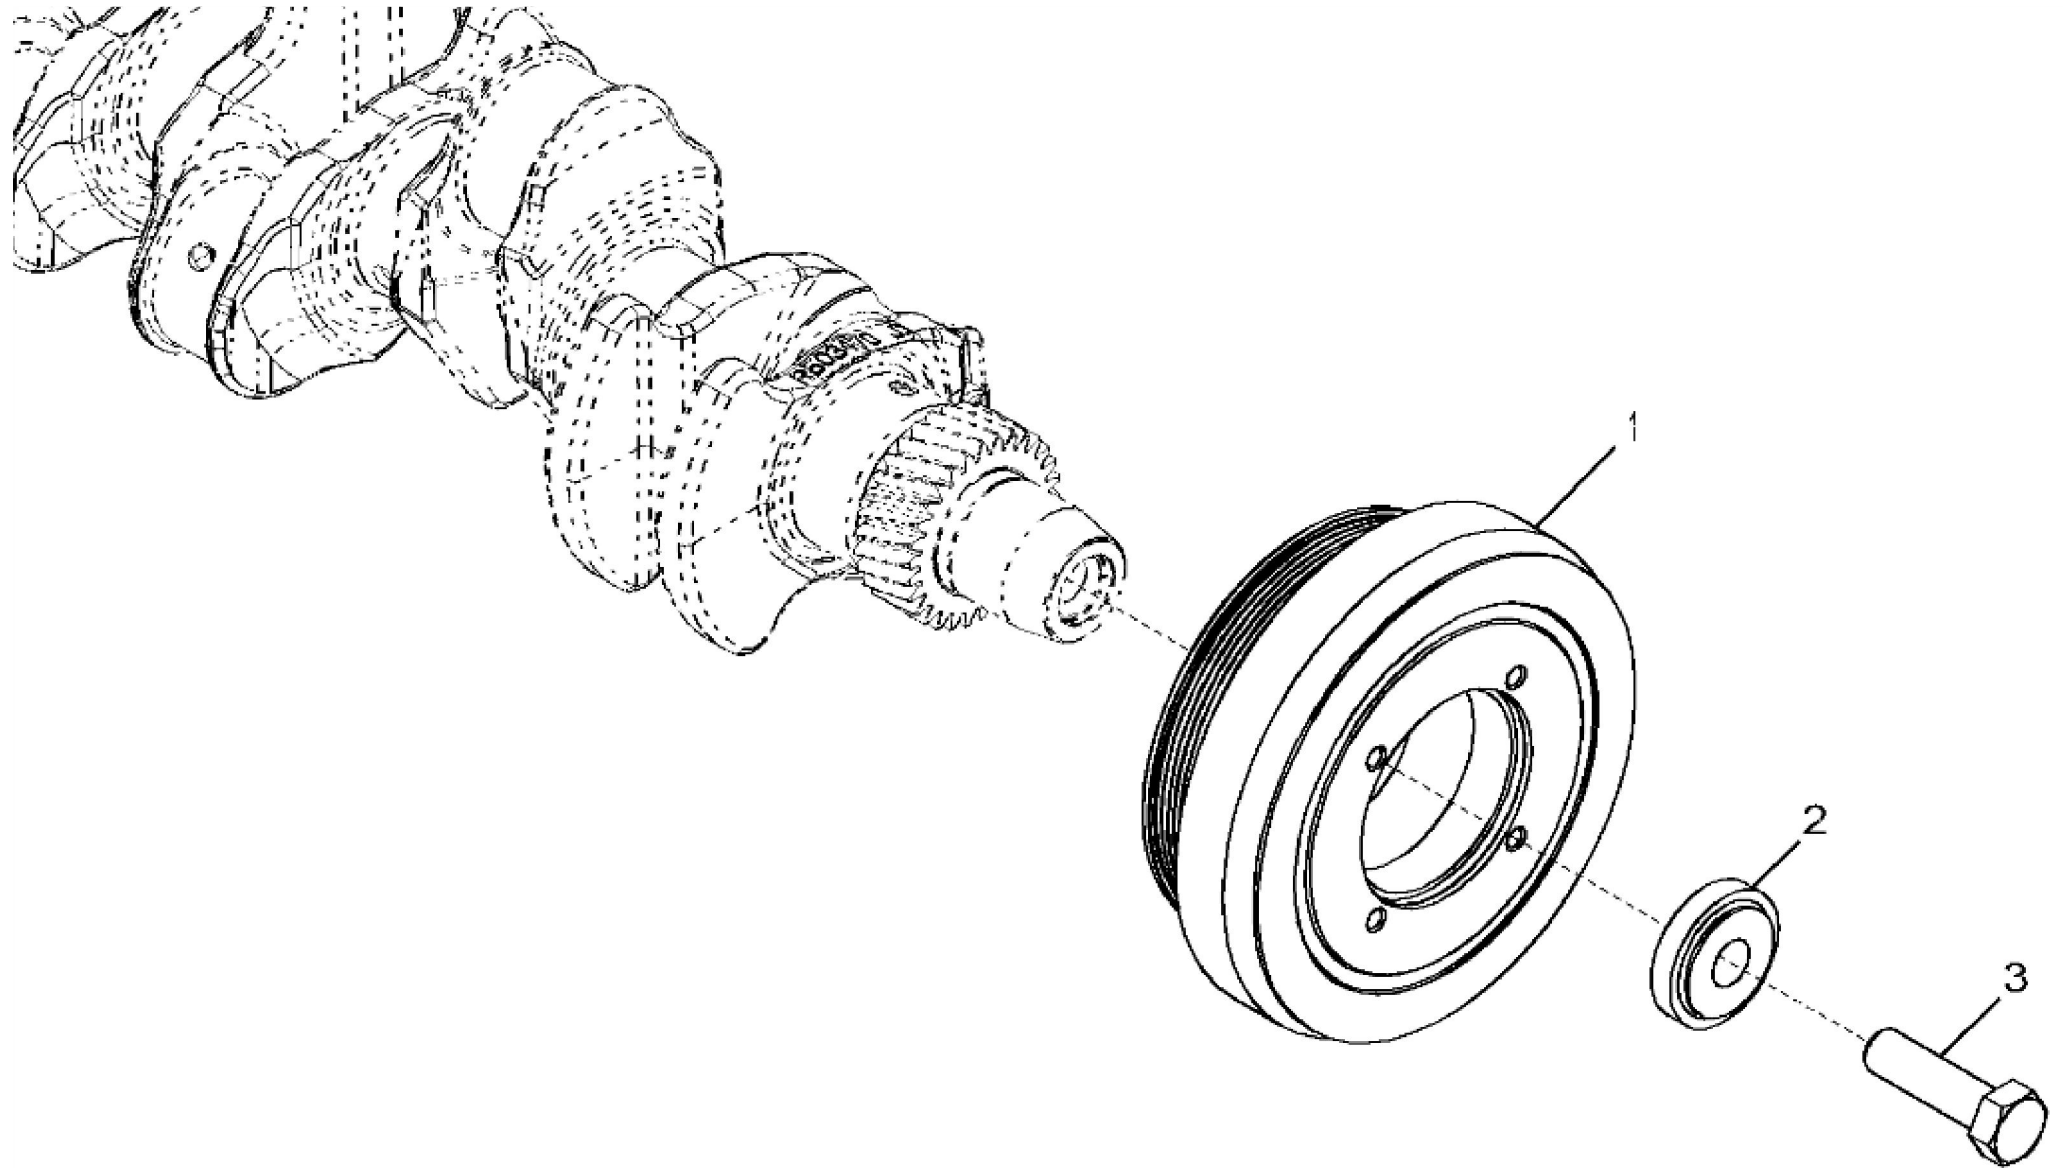

John Deere > Turf And Utility > TRACTOR > 6145R - TRACTOR > 6145R Tractor (Europe Edition, Engine SN: 6068UXXXXX)(Final Tier 4) > E1 DIESEL ENGINE 6068HL498-DD22386-ETN122786-ETN122787-ETN131688 > E100 DIESEL ENGINE 6068HL498-DD22386-ETN122786-ETN122787-ETN131688 6068HL498 > ST164694 - 1174 ROCKER ARM COVER

KEY	PART NO.	PART NAME	QTY	REMARKS
1	RE555026	VALVE COVER	1	MARKED R537224; ALSO ORDER TY22462, R536108 AND R534105; SUB FOR R529152
2	RE542918	VALVE	1	
3	19M7867	SCREW	15	M8 X 25
4	R534105	DEFLECTOR	1	USE WITH RE555026
4	R528408	DEFLECTOR	1	USE WITH R529152
5	19M7775	SCREW	2	M6 X 16
6	R528743	GASKET	1	
7	R532038	VALVE	1	USE WITH R529152
8	R536108	HOSE	1	ORDER DZ10571
8	DZ10571	HOSE	1	
9	TY22462	CLAMP	1	

John Deere > Turf And Utility > TRACTOR > 6145R - TRACTOR > 6145R Tractor (Europe Edition, Engine SN: 6068UXXXXX)(Final Tier 4) > E1 DIESEL ENGINE 6068HL498-DD22386-ETN122786-ETN122787-ETN131688 > E100 DIESEL ENGINE 6068HL498-DD22386-ETN122786-ETN122787-ETN131688 6068HL498 > ST275176 - 1341 CRANKSHAFT PULLEY

KEY	PART NO.	PART NAME	QTY	REMARKS	
1	DZ103168	PULLEY WITH DAMPENER	1	OD = 188 mm, SUB FOR RE537578	
2	R517237	BUSHING	1		
3	R516648	CAP SCREW	1	(One Time Usage)	

John Deere > Turf And Utility > TRACTOR > 6145R - TRACTOR > 6145R Tractor (Europe Edition, Engine SN: 6068UXXXXX)(Final Tier 4) > E1 DIESEL ENGINE 6068HL498-DD22386-ETN122786-ETN122787-ETN131688 > E100 DIESEL ENGINE 6068HL498-DD22386-ETN122786-ETN122787-ETN131688 6068HL498 > ST572875 - 1448 FLYWHEEL HOUSING