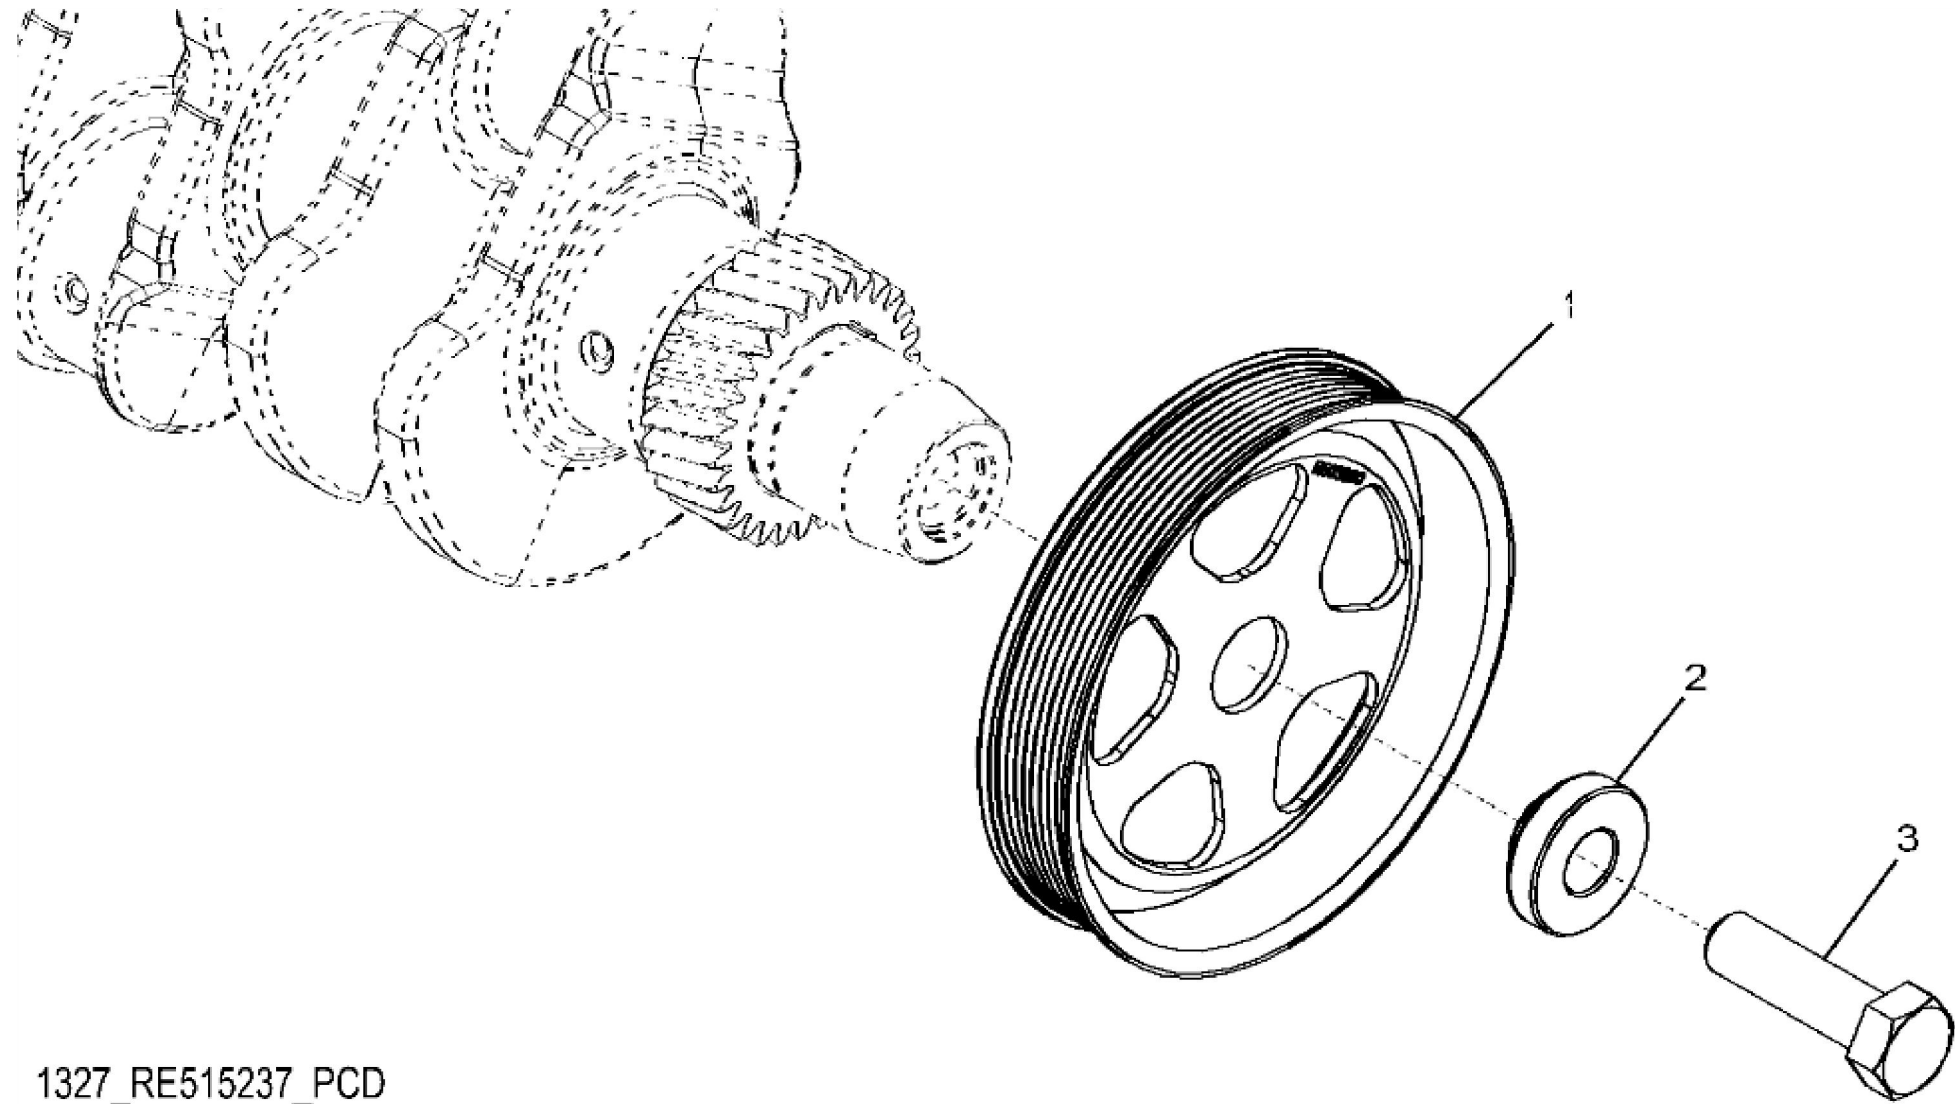

John Deere > Turf And Utility > TRACTOR > 6120R - TRACTOR > 6120R Tractor (North America Edition, Engine SN: 4045UXXXXXX)(Final Tier 4) > E1 ENGINE 4045HL500-DD22292-ETN122284-ETN122286-ETN131686 > E100 ENGINE 4045HL500-DD22292-ETN122284-ETN122286-ETN131686 4045HL500 > ST400926 - 1183 ROCKER ARM COVER

KEY	PART NO.	PART NAME	QTY	REMARKS	
1	R524499	GASKET	1		
2	19M7775	SCREW	2	M6 X 16	
3	R515555	DEFLECTOR	1		
4	R543296	HOSE	1		
5	TY22462	CLAMP	1		
6	RE561710	VALVE COVER	1	MARKED R540192	
7	RE542918	VALVE	1	USE WITH RE561710	
8	R123575	O-RING	5		
9	R521390	SCREW	5		
10	H23125	PLUG	5		
11	R529614	VALVE COVER	1	ORDER RE561710	
12	R532038	VALVE	1	ORDER RE542918; USE WITH R529614	

KEY	PART NO.	PART NAME	QTY	REMARKS	
1	RE67238	SCREW	2	(Threads With Pre-Applied Sealant)	
2	R116296	COVER	1		
3	R136495	GASKET	1		

1327\_RE515237\_PCD

John Deere > Turf And Utility > TRACTOR > 6120R - TRACTOR > 6120R Tractor (North America Edition, Engine SN: 4045UXXXXXX)(Final Tier 4) > E1 ENGINE 4045HL500-DD22292-ETN122284-ETN122286-ETN131686 > E100 ENGINE 4045HL500-DD22292-ETN122284-ETN122286-ETN131686 4045HL500 > ST308624 - 1327 CRANKSHAFT PULLEY

KEY	PART NO.	PART NAME	QTY	REMARKS	
1	R503880	PULLEY	1	OD = 188 mm	
2	R515040	BUSHING	1	OD = 50 mm	
3	R516648	CAP SCREW	1	M20 X 70	

Thank you so much for reading.  
Please click the “Buy Now!”  
button below to download the  
complete manual.