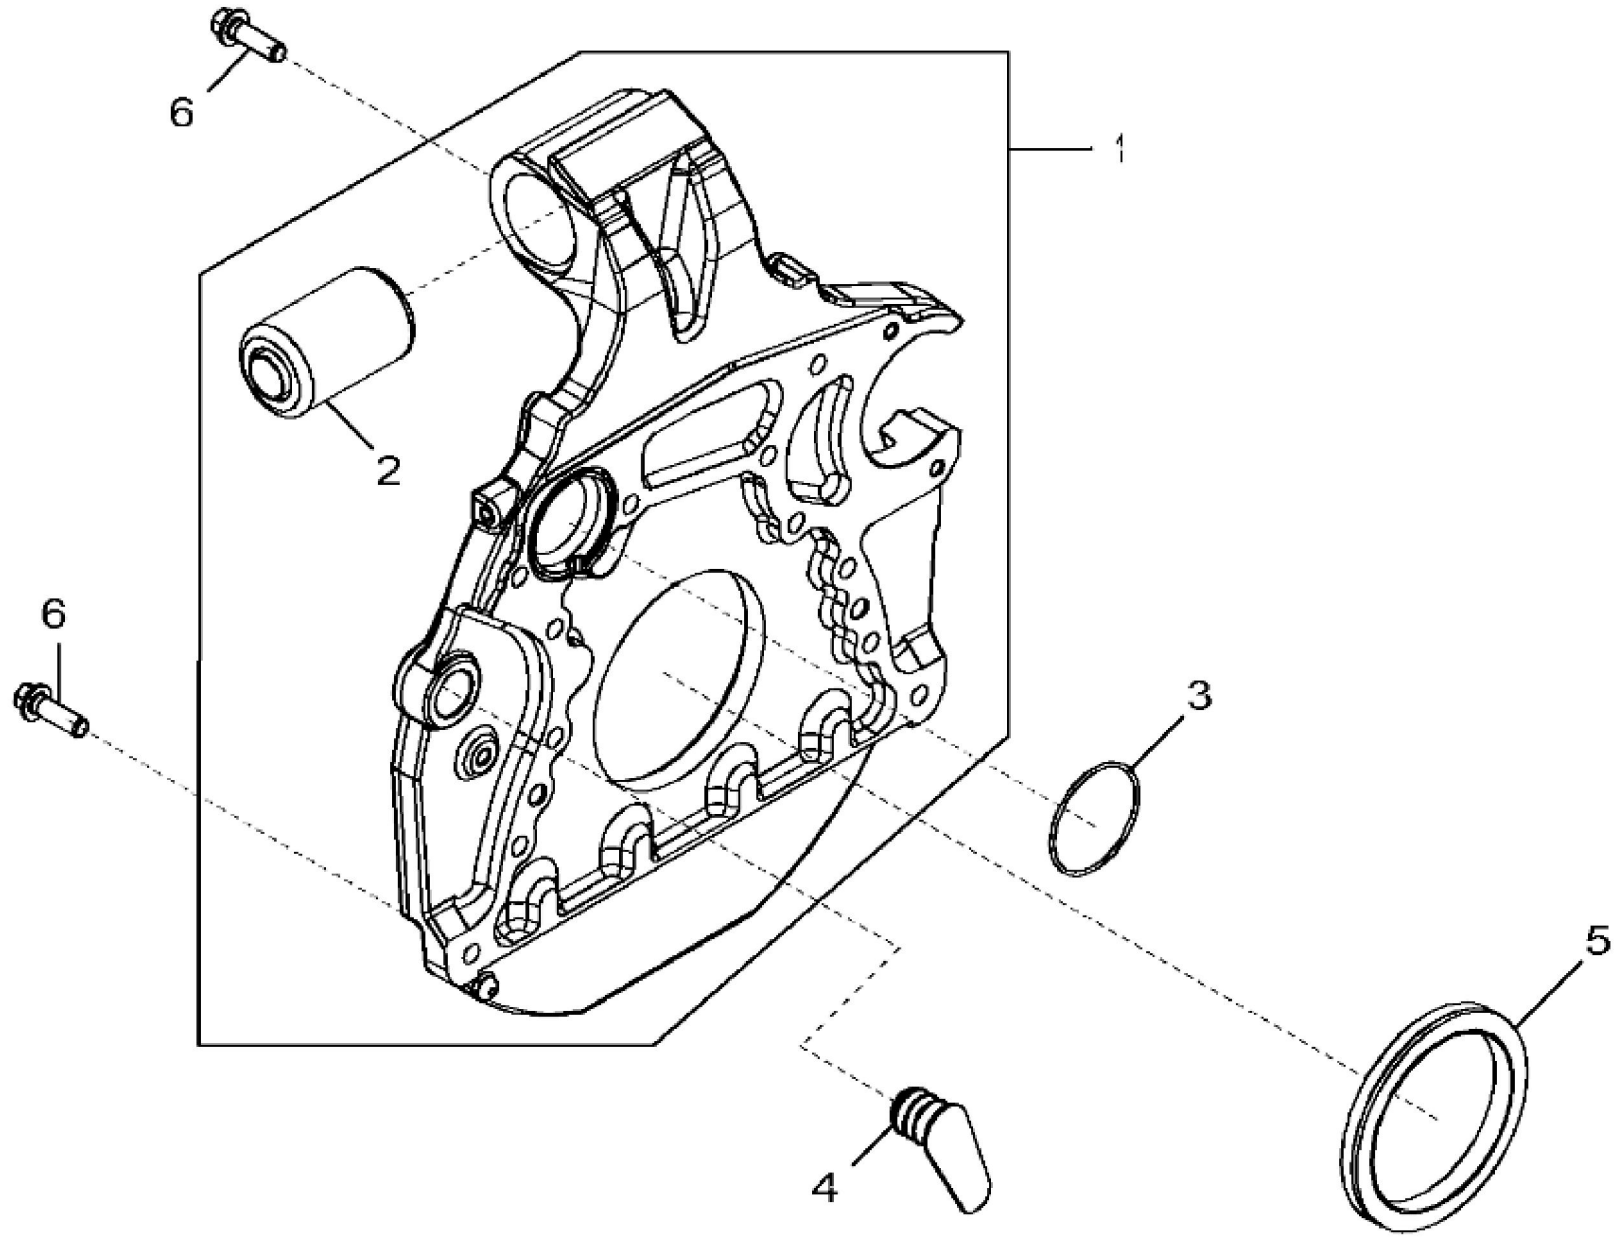

KEY	PART NO.	PART NAME	QTY	REMARKS	
1	R524499	GASKET	1		
2	19M7775	SCREW	2	M6 X 16	
3	R515555	DEFLECTOR	1		
4	R543296	HOSE	1		
5	TY22462	CLAMP	1		
6	RE561710	VALVE COVER	1	MARKED R540192	
7	RE542918	VALVE	1	USE WITH RE561710	
8	R123575	O-RING	5		
9	R521390	SCREW	5		
10	H23125	PLUG	5		
11	R529614	VALVE COVER	1	ORDER RE561710	
12	R532038	VALVE	1	ORDER RE542918; USE WITH R529614	

1297\_RE544011\_PCD

John Deere > Turf And Utility > TRACTOR > 6120R - TRACTOR > 6120R Tractor (North America Edition, Engine SN: 4045UXXXXXX)(Final Tier 4) > E1 ENGINE 4045HL500-DD22292-ETN122284-ETN122286-ETN131686 > E100 ENGINE 4045HL500-DD22292-ETN122284-ETN122286-ETN131686 4045HL500 > ST402282 - 1297 OIL FILLER COVER

KEY	PART NO.	PART NAME	QTY	REMARKS	
1	RE67238	SCREW	2	(Threads With Pre-Applied Sealant)	
2	R116296	COVER	1		
3	R136495	GASKET	1		

1327\_RE515237\_PCD

John Deere > Turf And Utility > TRACTOR > 6120R - TRACTOR > 6120R Tractor (North America Edition, Engine SN: 4045UXXXXXX)(Final Tier 4) > E1 ENGINE 4045HL500-DD22292-ETN122284-ETN122286-ETN131686 > E100 ENGINE 4045HL500-DD22292-ETN122284-ETN122286-ETN131686 4045HL500 > ST308624 - 1327 CRANKSHAFT PULLEY

KEY	PART NO.	PART NAME	QTY	REMARKS	
1	R503880	PULLEY	1	OD = 188 mm	
2	R515040	BUSHING	1	OD = 50 mm	
3	R516648	CAP SCREW	1	M20 X 70	

Thank you so much for reading.  
Please click the “Buy Now!”  
button below to download the  
complete manual.