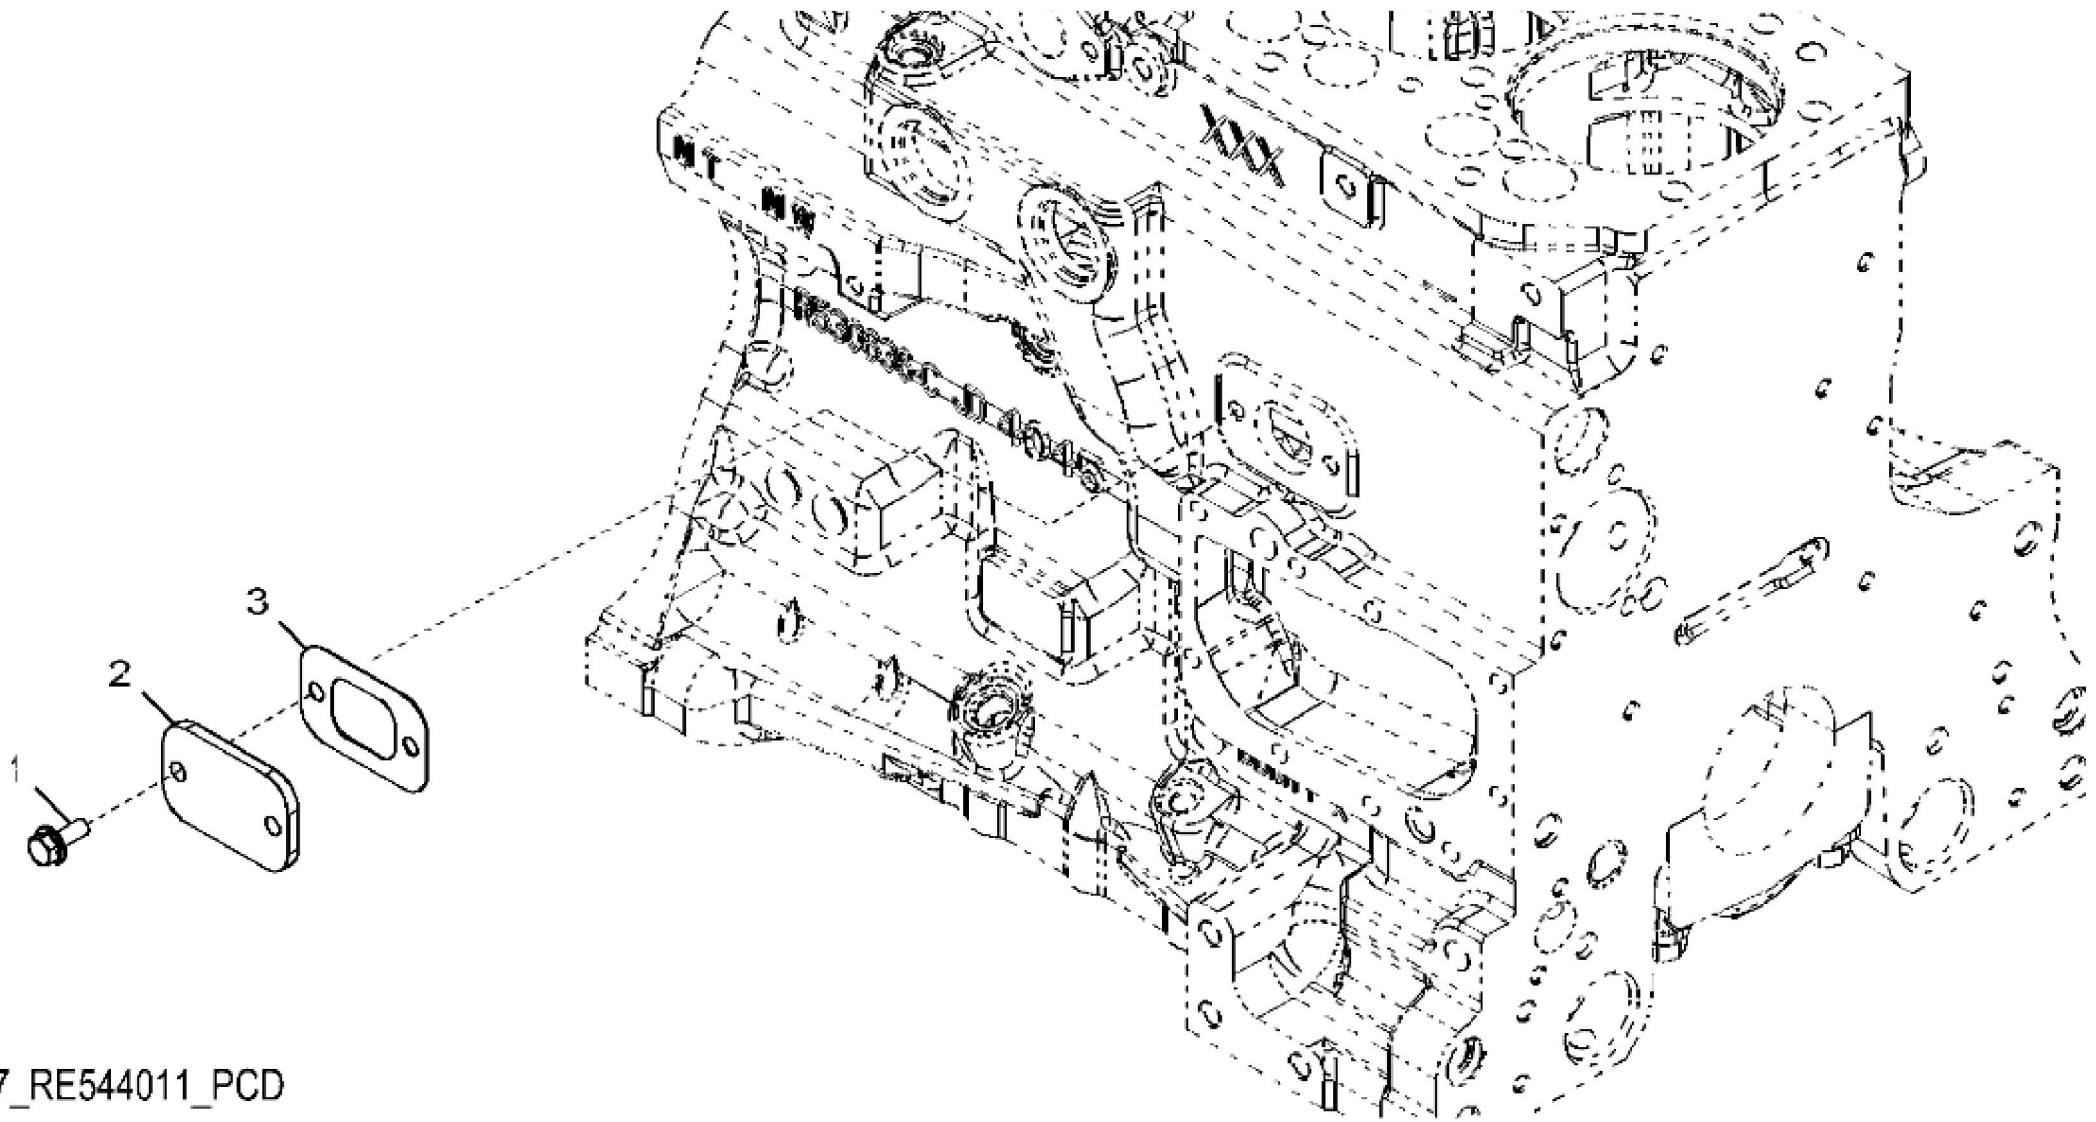

John Deere > Turf And Utility > TRACTOR > 6120R - TRACTOR > 6120R Tractor (North America Edition, Engine SN: 4045UXXXXXX)(Final Tier 4) > E1 ENGINE 4045HL500-DD22292-ETN122284-ETN122286-ETN131686 > E100 ENGINE 4045HL500-DD22292-ETN122284-ETN122286-ETN131686 4045HL500 > ST400926 - 1183 ROCKER ARM COVER

KEY	PART NO.	PART NAME	QTY	REMARKS	
1	R524499	GASKET	1		
2	19M7775	SCREW	2	M6 X 16	
3	R515555	DEFLECTOR	1		
4	R543296	HOSE	1		
5	TY22462	CLAMP	1		
6	RE561710	VALVE COVER	1	MARKED R540192	
7	RE542918	VALVE	1	USE WITH RE561710	
8	R123575	O-RING	5		
9	R521390	SCREW	5		
10	H23125	PLUG	5		
11	R529614	VALVE COVER	1	ORDER RE561710	
12	R532038	VALVE	1	ORDER RE542918; USE WITH R529614	

KEY	PART NO.	PART NAME	QTY	REMARKS	
1	RE67238	SCREW	2	(Threads With Pre-Applied Sealant)	
2	R116296	COVER	1		
3	R136495	GASKET	1		

1327\_RE515237\_PCD

John Deere > Turf And Utility > TRACTOR > 6120R - TRACTOR > 6120R Tractor (North America Edition, Engine SN: 4045UXXXXXX)(Final Tier 4) > E1 ENGINE 4045HL500-DD22292-ETN122284-ETN122286-ETN131686 > E100 ENGINE 4045HL500-DD22292-ETN122284-ETN122286-ETN131686 4045HL500 > ST308624 - 1327 CRANKSHAFT PULLEY

KEY	PART NO.	PART NAME	QTY	REMARKS	
1	R503880	PULLEY	1	OD = 188 mm	
2	R515040	BUSHING	1	OD = 50 mm	
3	R516648	CAP SCREW	1	M20 X 70	

Thank you so much for reading.  
Please click the “Buy Now!”  
button below to download the  
complete manual.