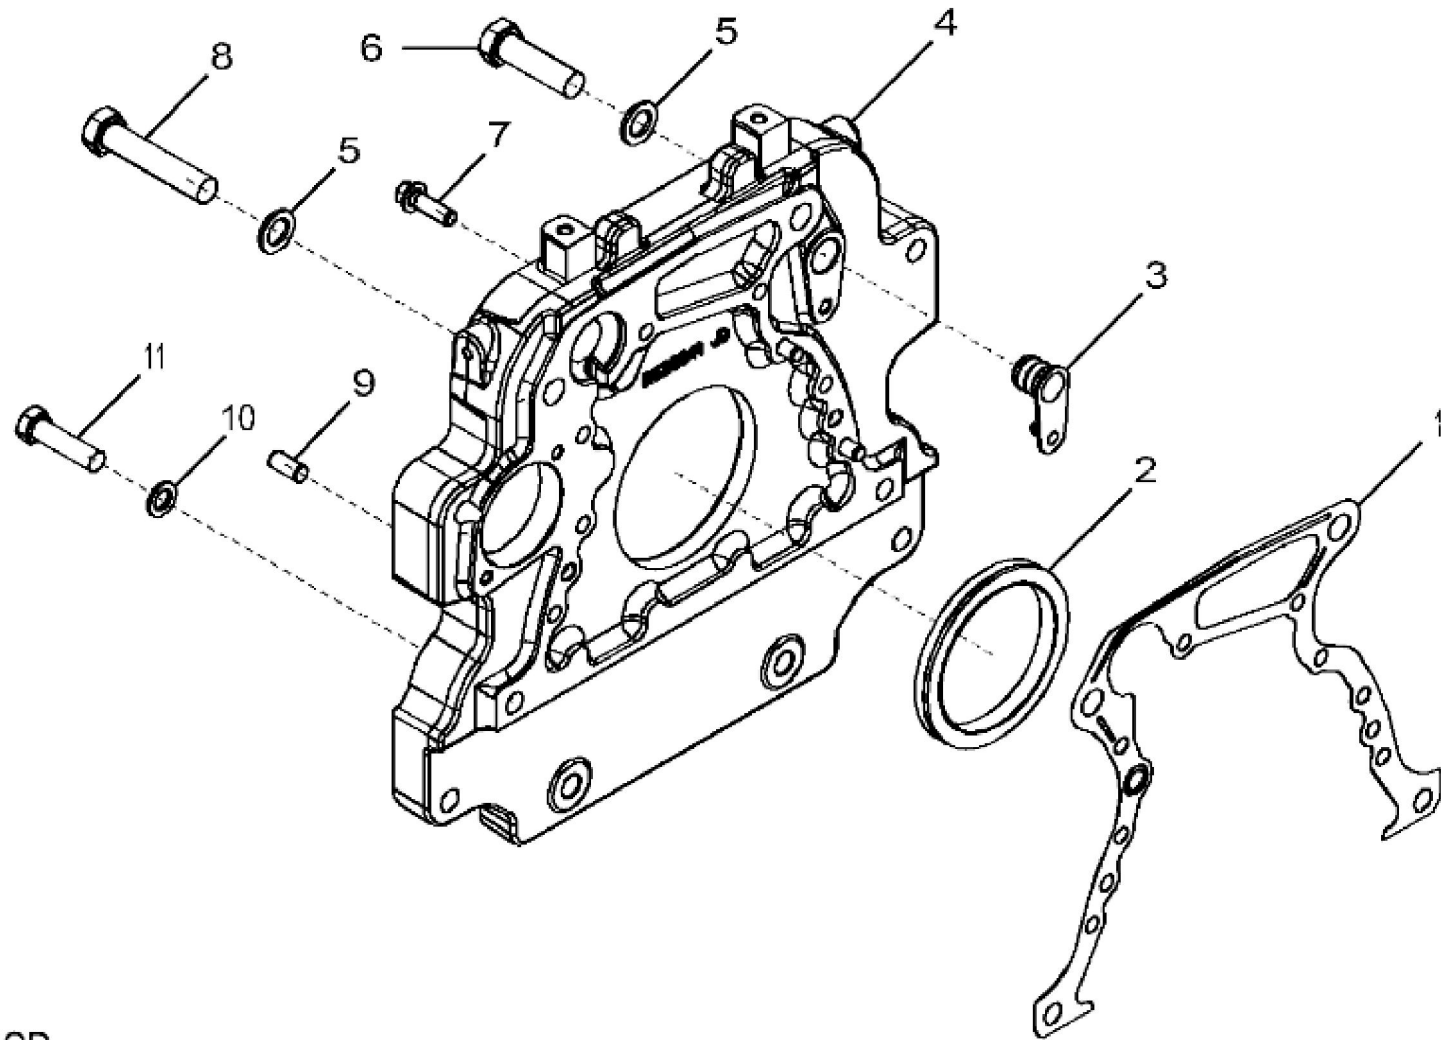

1118_RE506218_PCD

KEY	PART NO.	PART NAME	QTY	REMARKS	
1	H23125	PLUG	4		
2	R123574	NUT	4		
3	R123575	O-RING	4		
4	RE502969	VALVE COVER	1	MARKED R519779	
5	R524480	GASKET	1		

KEY	PART NO.	PART NAME	QTY	REMARKS	
1	RE500005	FILLER CAP	1	ORDER RE535560	
1	RE535560	FILLER CAP	1		
2	R502902	PACKING	1	ID= 44 mm, SUB FOR R500001	
3	RE501377	FILLER NECK	1	SUB FOR R136483	
4	RE67239	SCREW	2	(Threads With Pre-Applied Sealant)	
5	R136495	GASKET	2		
6	RE67238	SCREW	2	(Threads With Pre-Applied Sealant)	
7	R116296	COVER	1		

1328_RE515238_PCD

KEY	PART NO.	PART NAME	QTY	REMARKS	
1	R505567	PULLEY	1	OD = 173 mm	
2	R515040	BUSHING	1	OD = 50 mm	
3	R516648	CAP SCREW	1	(One Time Usage) M20 X 70	

1483_RE541962_PCD

Thank you so much for reading.
Please click the “Buy Now!”
button below to download the
complete manual.