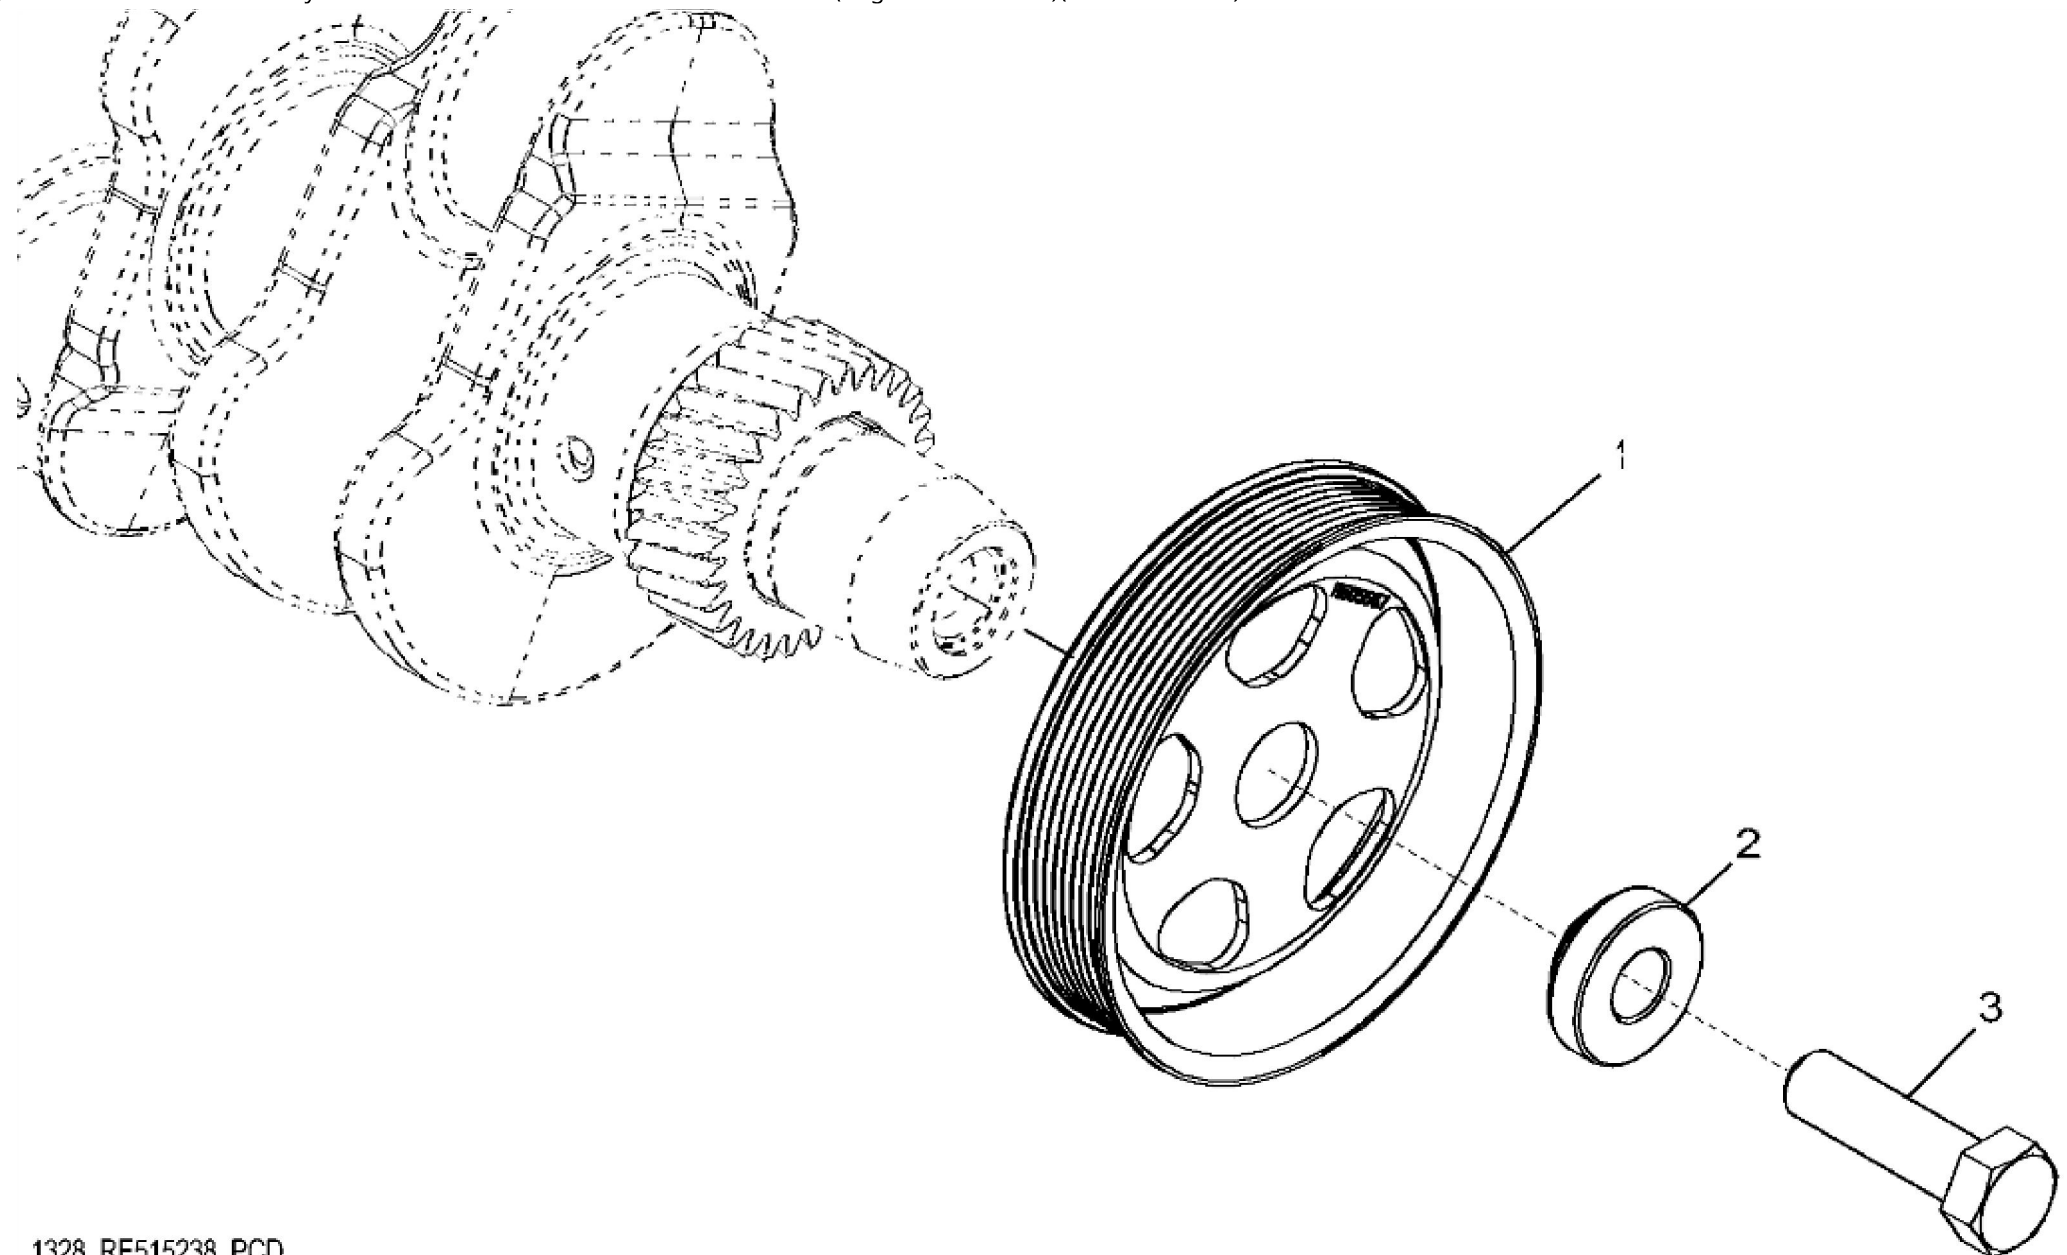

1118_RE506218_PCD

KEY	PART NO.	PART NAME	QTY	REMARKS	
1	H23125	PLUG	4		
2	R123574	NUT	4		
3	R123575	O-RING	4		
4	RE502969	VALVE COVER	1	MARKED R519779	
5	R524480	GASKET	1		

KEY	PART NO.	PART NAME	QTY	REMARKS	
1	RE500005	FILLER CAP	1	ORDER RE535560	
1	RE535560	FILLER CAP	1		
2	R502902	PACKING	1	ID= 44 mm, SUB FOR R500001	
3	RE501377	FILLER NECK	1	SUB FOR R136483	
4	RE67239	SCREW	2	(Threads With Pre-Applied Sealant)	
5	R136495	GASKET	2		
6	RE67238	SCREW	2	(Threads With Pre-Applied Sealant)	
7	R116296	COVER	1		

1328_RE515238_PCD

KEY	PART NO.	PART NAME	QTY	REMARKS	
1	R505567	PULLEY	1	OD = 173 mm	
2	R515040	BUSHING	1	OD = 50 mm	
3	R516648	CAP SCREW	1	(One Time Usage) M20 X 70	

1483_RE541962_PCD

Thank you so much for reading.
Please click the “Buy Now!”
button below to download the
complete manual.