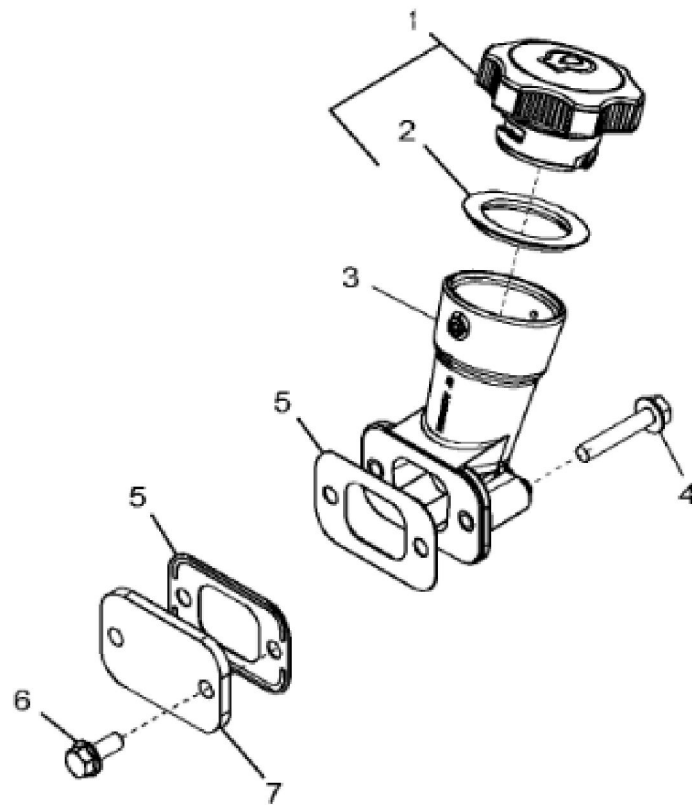

1118_RE506218_PCD

KEY	PART NO.	PART NAME	QTY	REMARKS	
1	H23125	PLUG	4		
2	R123574	NUT	4		
3	R123575	O-RING	4		
4	RE502969	VALVE COVER	1	MARKED R519779	
5	R524480	GASKET	1		

KEY	PART NO.	PART NAME	QTY	REMARKS	
1	RE500005	FILLER CAP	1	ORDER RE535560	
1	RE535560	FILLER CAP	1		
2	R502902	PACKING	1	ID= 44 mm, SUB FOR R500001	
3	RE501377	FILLER NECK	1	SUB FOR R136483	
4	RE67239	SCREW	2	(Threads With Pre-Applied Sealant)	
5	R136495	GASKET	2		
6	RE67238	SCREW	2	(Threads With Pre-Applied Sealant)	
7	R116296	COVER	1		

1328_RE515238_PCD

KEY	PART NO.	PART NAME	QTY	REMARKS	
1	R505567	PULLEY	1	OD = 173 mm	
2	R515040	BUSHING	1	OD = 50 mm	
3	R516648	CAP SCREW	1	(One Time Usage) M20 X 70	

1483_RE541962_PCD

Thank you so much for reading.
Please click the “Buy Now!”
button below to download the
complete manual.