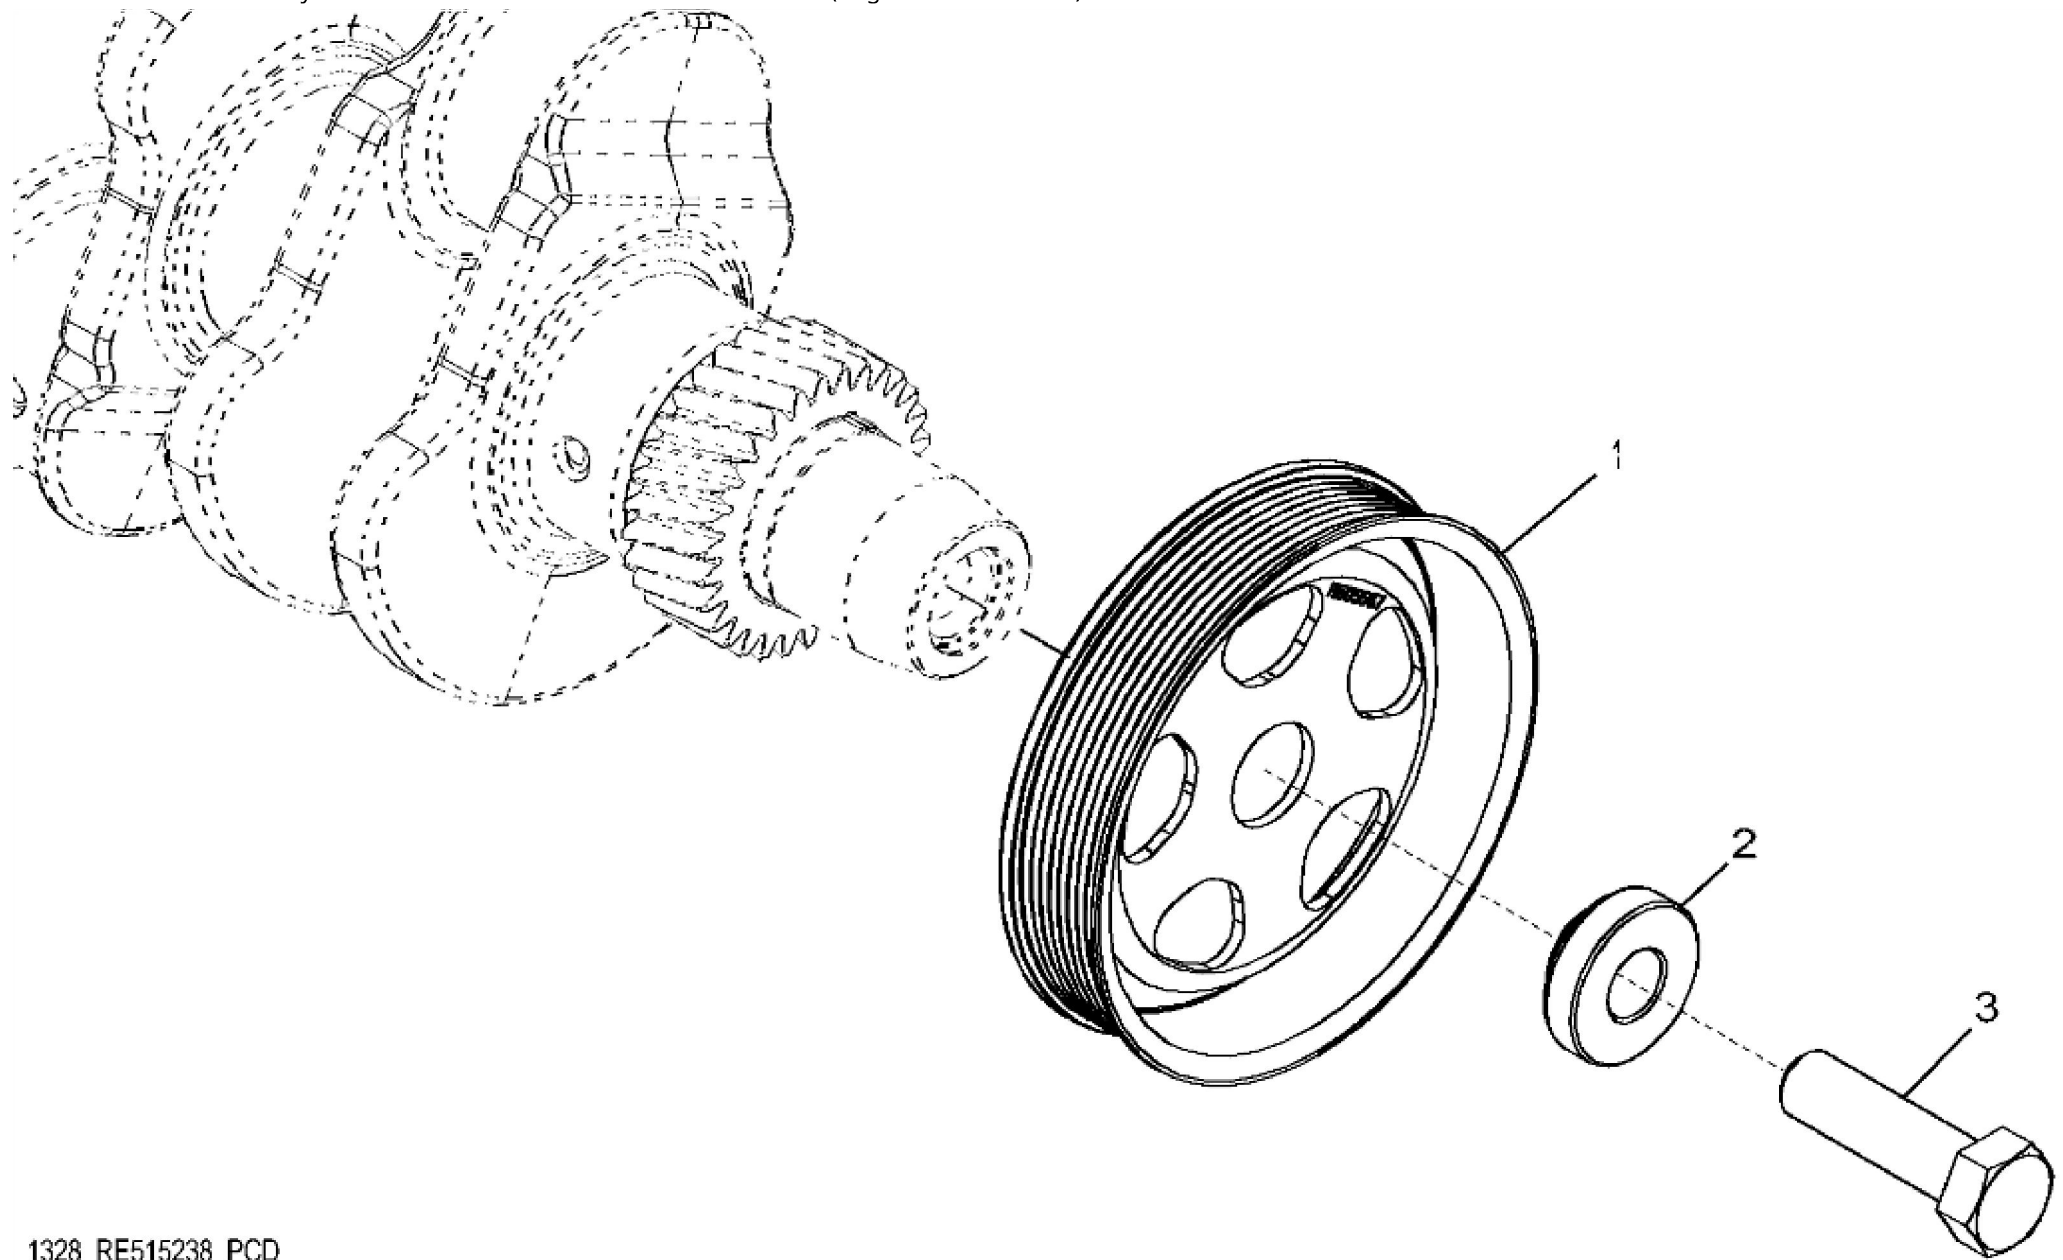

1118_RE506218_PCD

KEY	PART NO.	PART NAME	QTY	REMARKS	
1	H23125	PLUG	4		
2	R123574	NUT	4		
3	R123575	O-RING	4		
4	RE502969	VALVE COVER	1	MARKED R519779	
5	R524480	GASKET	1		

KEY	PART NO.	PART NAME	QTY	REMARKS	
1	RE500005	FILLER CAP	1	ORDER RE535560	
1	RE535560	FILLER CAP	1		
2	R502902	PACKING	1	ID= 44 mm, SUB FOR R500001	
3	RE501377	FILLER NECK	1	SUB FOR R136483	
4	RE67239	SCREW	2	(Threads With Pre-Applied Sealant)	
5	R136495	GASKET	2		
6	RE67238	SCREW	2	(Threads With Pre-Applied Sealant)	
7	R116296	COVER	1		

1328_RE515238_PCD

KEY	PART NO.	PART NAME	QTY	REMARKS	
1	R505567	PULLEY	1	OD = 173 mm	
2	R515040	BUSHING	1	OD = 50 mm	
3	R516648	CAP SCREW	1	(One Time Usage) M20 X 70	

1483_RE541962_PCD

Thank you so much for reading.
Please click the “Buy Now!”
button below to download the
complete manual.