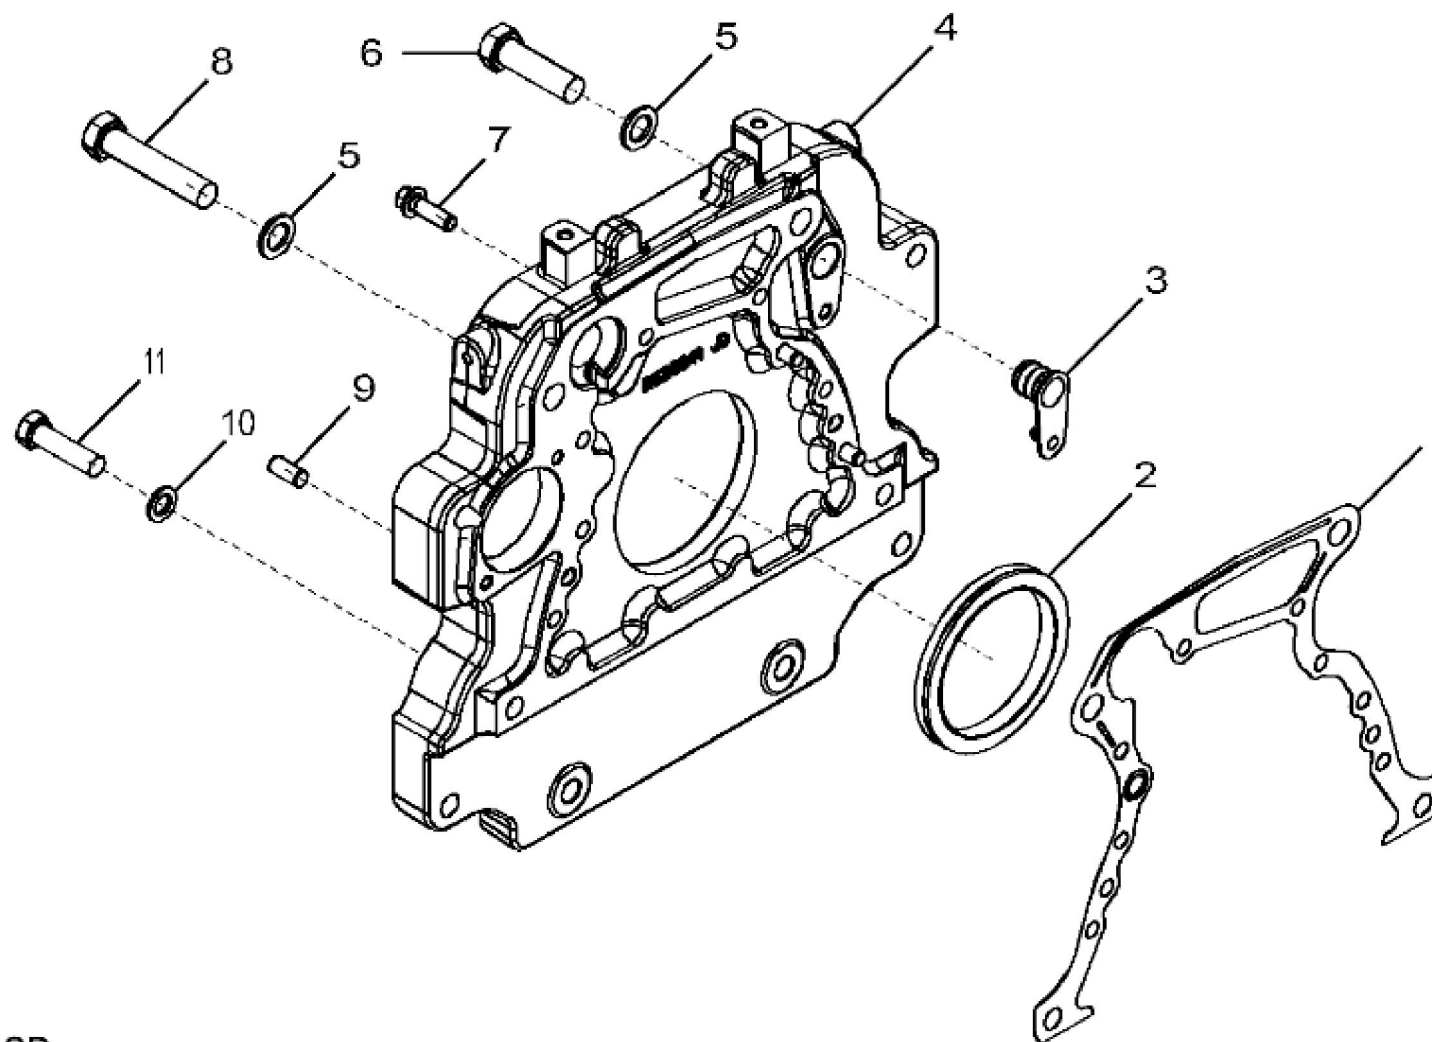

1118_RE506218_PCD

KEY	PART NO.	PART NAME	QTY	REMARKS	
1	H23125	PLUG	4		
2	R123574	NUT	4		
3	R123575	O-RING	4		
4	RE502969	VALVE COVER	1	MARKED R519779	
5	R524480	GASKET	1		

KEY	PART NO.	PART NAME	QTY	REMARKS	
1	RE500005	FILLER CAP	1	ORDER RE535560	
1	RE535560	FILLER CAP	1		
2	R502902	PACKING	1	ID= 44 mm, SUB FOR R500001	
3	RE501377	FILLER NECK	1	SUB FOR R136483	
4	RE67239	SCREW	2	(Threads With Pre-Applied Sealant)	
5	R136495	GASKET	2		
6	RE67238	SCREW	2	(Threads With Pre-Applied Sealant)	
7	R116296	COVER	1		

1328_RE515238_PCD

KEY	PART NO.	PART NAME	QTY	REMARKS	
1	R505567	PULLEY	1	OD = 173 mm	
2	R515040	BUSHING	1	OD = 50 mm	
3	R516648	CAP SCREW	1	(One Time Usage) M20 X 70	

1483_RE541962_PCD

Thank you so much for reading.
Please click the “Buy Now!”
button below to download the
complete manual.