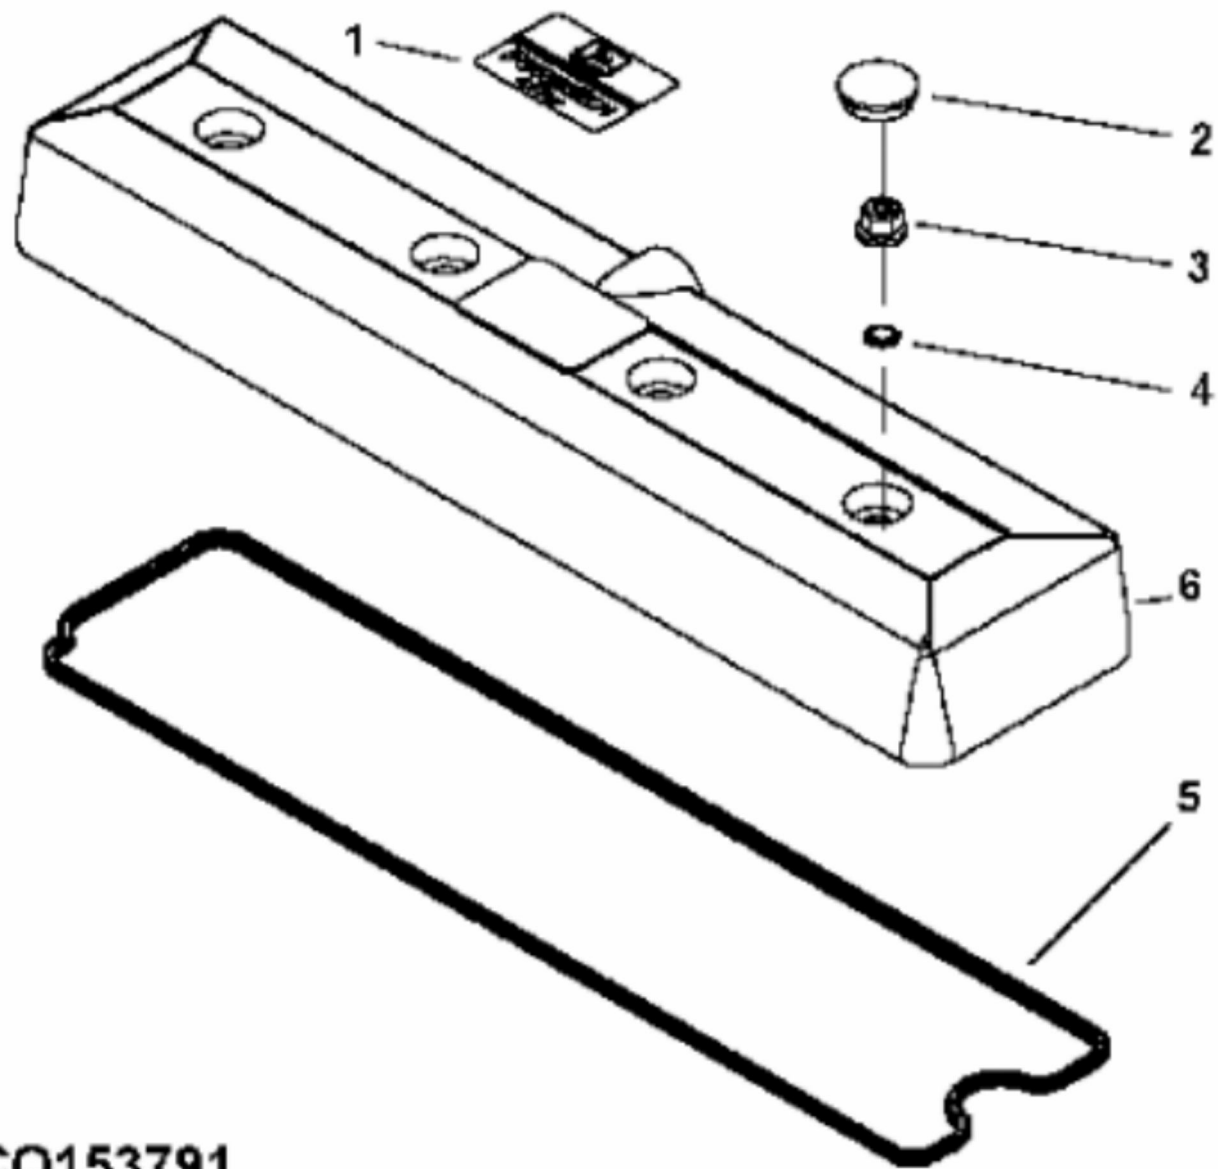

CQ155359

KEY	PART NO.	PART NAME	QTY	REMARKS	
1	AJ60088	DIESEL ENGINE	1		

CQ153791

KEY	PART NO.	PART NAME	QTY	REMARKS	
1	R116324	MEDALLION	4		
2	H23125	PLUG	4		
3	R123574	NUT	4		
4	R123575	O-RING	1		
5	R123542	GASKET	1		
6	RE502969	VALVE COVER	1		

CQ155352

KEY	PART NO.	PART NAME	QTY	REMARKS	
1	R72328	O-RING	1		
2	R123586	ELBOW FITTING	1	45°	
3	J57278	HOSE	1	LGTH=914MM	
4	AT18904	CLAMP	AR		

CD41045

Thank you so much for reading.
Please click the “Buy Now!”
button below to download the
complete manual.