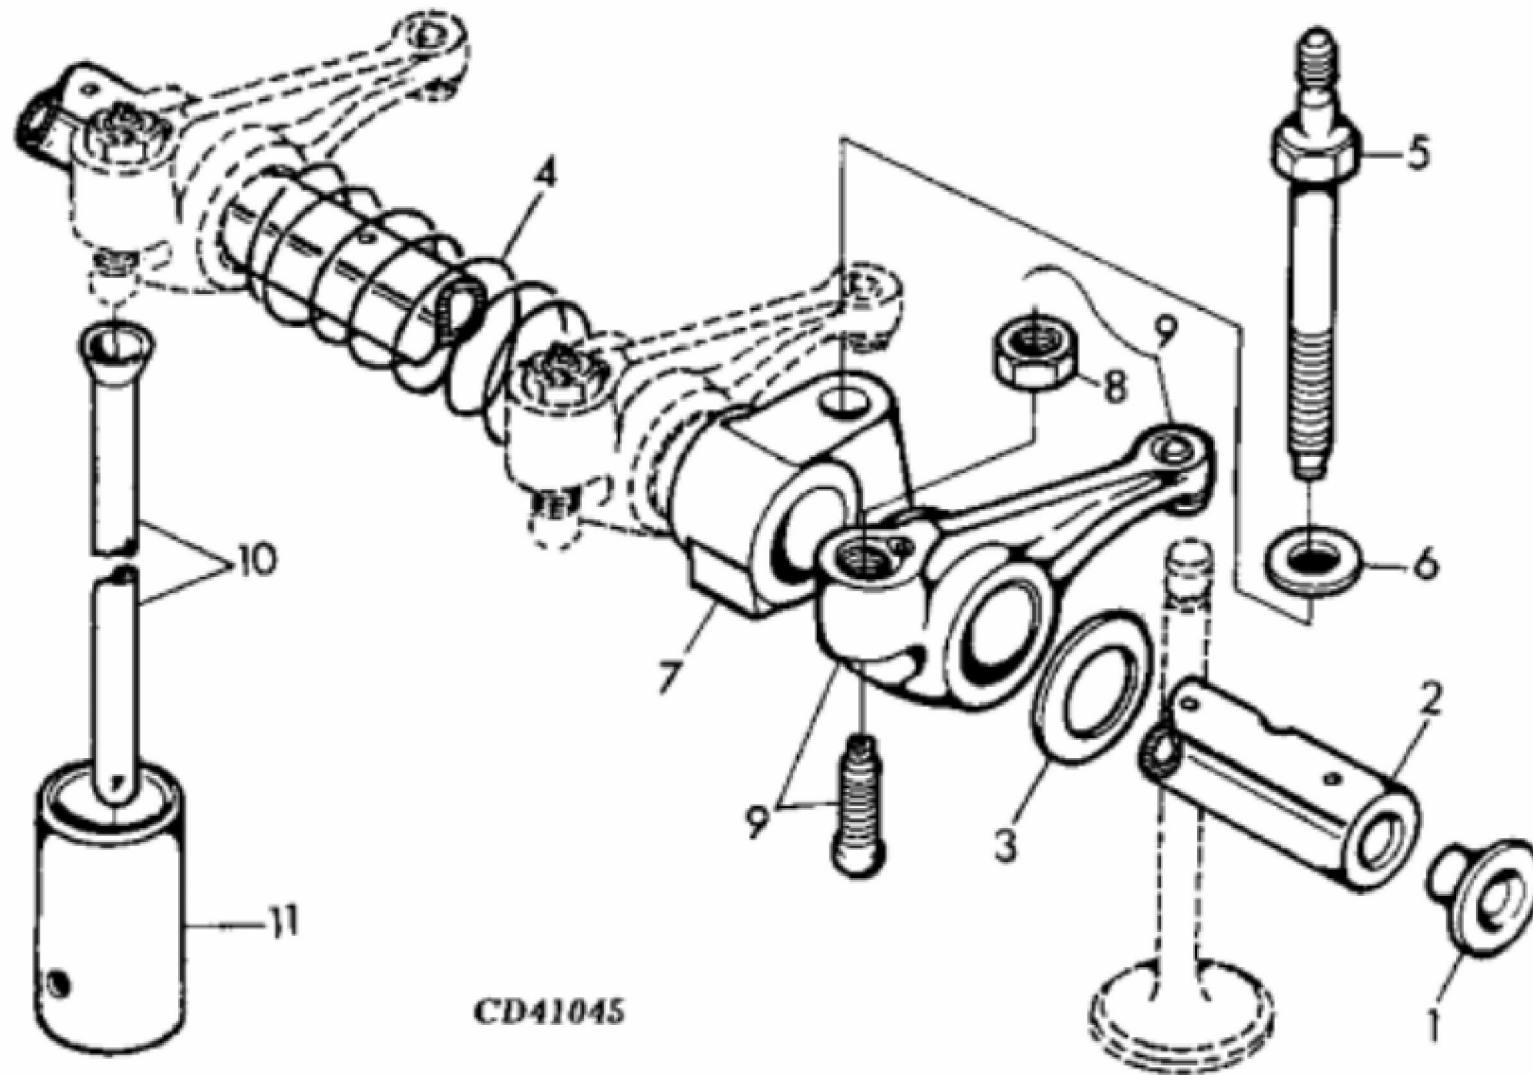

CQ155359

KEY	PART NO.	PART NAME	QTY	REMARKS	
1	AJ60088	DIESEL ENGINE	1		

CQ153791

KEY	PART NO.	PART NAME	QTY	REMARKS	
1	R116324	MEDALLION	4		
2	H23125	PLUG	4		
3	R123574	NUT	4		
4	R123575	O-RING	1		
5	R123542	GASKET	1		
6	RE502969	VALVE COVER	1		

CQ155352

KEY	PART NO.	PART NAME	QTY	REMARKS	
1	R72328	O-RING	1		
2	R123586	ELBOW FITTING	1	45°	
3	J57278	HOSE	1	LGTH=914MM	
4	AT18904	CLAMP	AR		

CD41045

Thank you so much for reading.
Please click the “Buy Now!”
button below to download the
complete manual.