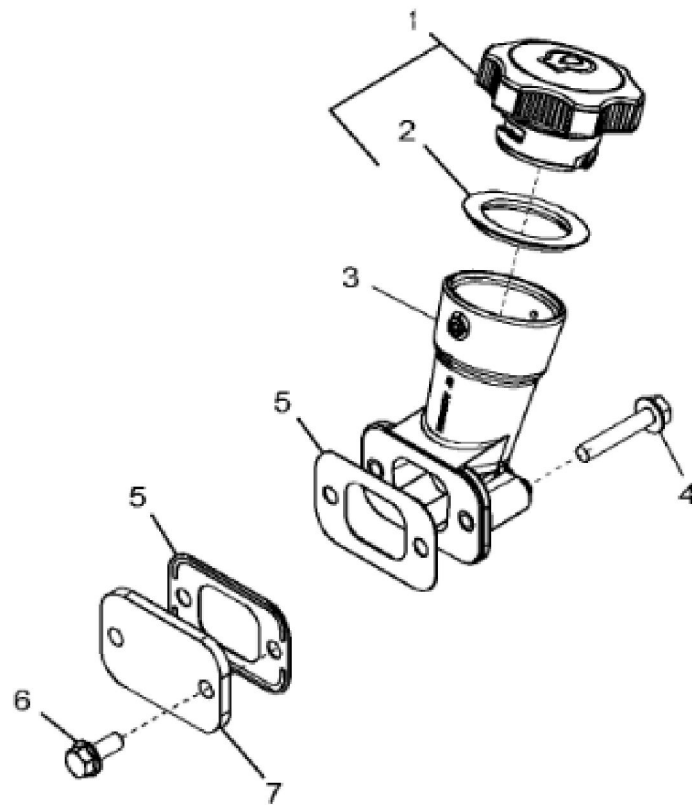

RE519871PCDB01

KEY	PART NO.	PART NAME	QTY	REMARKS	
1	H23125	PLUG	4		
2	R123574	NUT	4		
3	R123575	O-RING	4		
4	RE502969	VALVE COVER	1	(ALSO ORDER R524480)	
5	R524480	GASKET	1		

KEY	PART NO.	PART NAME	QTY	REMARKS	
1	RE500005	FILLER CAP	1	ORDER RE535560	
1	RE535560	FILLER CAP	1		
2	R502902	PACKING	1	ID= 44 mm, SUB FOR R500001	
3	RE501377	FILLER NECK	1	SUB FOR R136483	
4	RE67239	SCREW	2	(Threads With Pre-Applied Sealant)	
5	R136495	GASKET	2		
6	RE67238	SCREW	2	(Threads With Pre-Applied Sealant)	
7	R116296	COVER	1		

RE59693PCDD01

KEY	PART NO.	PART NAME	QTY	REMARKS	
1	R121897	BOLT	4		
2	R500649	WASHER	1		
3	R133295	PULLEY	1		

Thank you so much for reading.  
Please click the “Buy Now!”  
button below to download the  
complete manual.