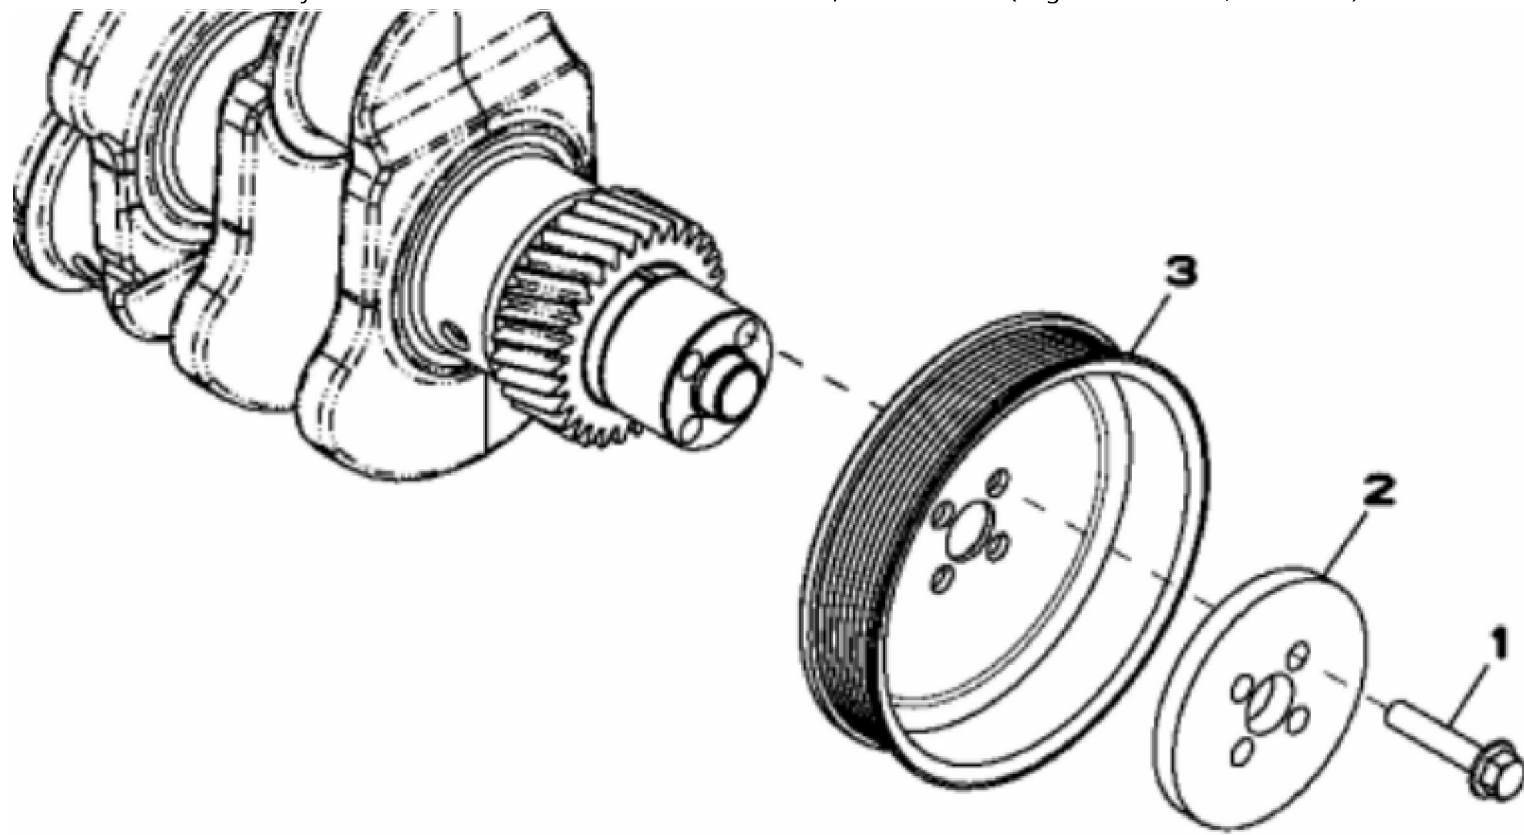

RE519871PCDB01

KEY	PART NO.	PART NAME	QTY	REMARKS	
1	H23125	PLUG	4		
2	R123574	NUT	4		
3	R123575	O-RING	4		
4	RE502969	VALVE COVER	1	(ALSO ORDER R524480)	
5	R524480	GASKET	1		

KEY	PART NO.	PART NAME	QTY	REMARKS	
1	RE500005	FILLER CAP	1	ORDER RE535560	
1	RE535560	FILLER CAP	1		
2	R502902	PACKING	1	ID= 44 mm, SUB FOR R500001	
3	RE501377	FILLER NECK	1	SUB FOR R136483	
4	RE67239	SCREW	2	(Threads With Pre-Applied Sealant)	
5	R136495	GASKET	2		
6	RE67238	SCREW	2	(Threads With Pre-Applied Sealant)	
7	R116296	COVER	1		

RE59693PCDD01

KEY	PART NO.	PART NAME	QTY	REMARKS	
1	R121897	BOLT	4		
2	R500649	WASHER	1		
3	R133295	PULLEY	1		

Thank you so much for reading.  
Please click the “Buy Now!”  
button below to download the  
complete manual.