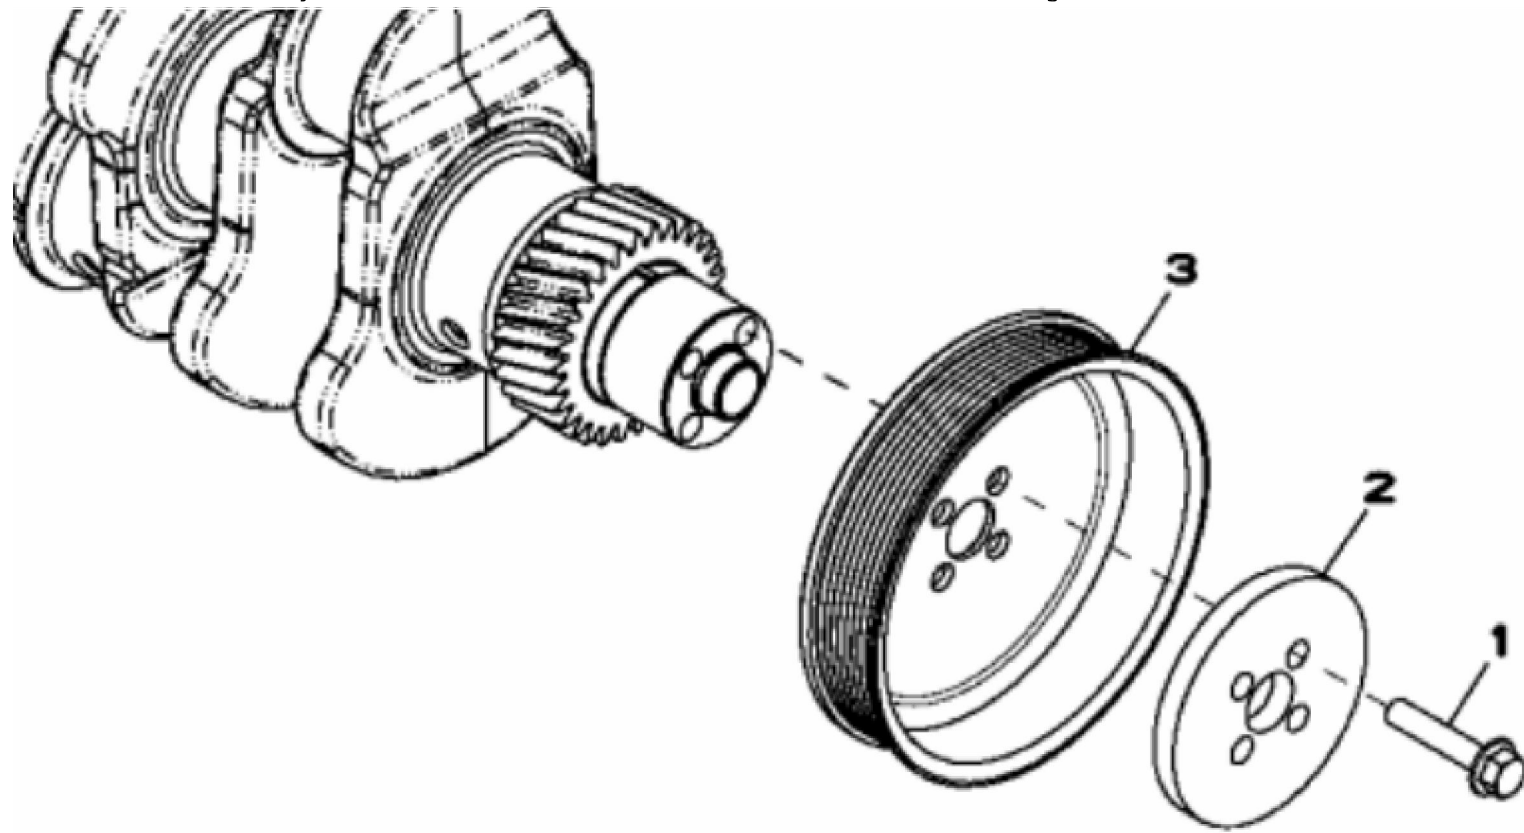

RE519871PCDB01

KEY	PART NO.	PART NAME	QTY	REMARKS	
1	H23125	PLUG	4		
2	R123574	NUT	4		
3	R123575	O-RING	4		
4	RE502969	VALVE COVER	1	(ALSO ORDER R524480)	
5	R524480	GASKET	1		

KEY	PART NO.	PART NAME	QTY	REMARKS	
1	RE500005	FILLER CAP	1	ORDER RE535560	
1	RE535560	FILLER CAP	1		
2	R502902	PACKING	1	ID= 44 mm, SUB FOR R500001	
3	RE501377	FILLER NECK	1	SUB FOR R136483	
4	RE67239	SCREW	2	(Threads With Pre-Applied Sealant)	
5	R136495	GASKET	2		
6	RE67238	SCREW	2	(Threads With Pre-Applied Sealant)	
7	R116296	COVER	1		

RE59693PCDD01

KEY	PART NO.	PART NAME	QTY	REMARKS	
1	R121897	BOLT	4		
2	R500649	WASHER	1		
3	R133295	PULLEY	1		

Thank you so much for reading.
Please click the “Buy Now!”
button below to download the
complete manual.