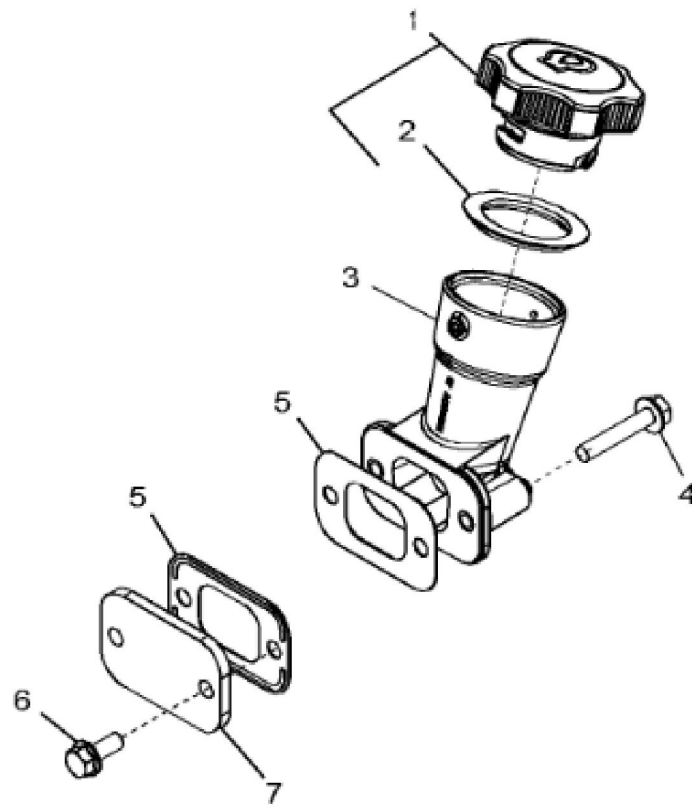

RE519871PCDB01

| KEY | PART NO. | PART NAME   | QTY | REMARKS              |  |
|-----|----------|-------------|-----|----------------------|--|
| 1   | H23125   | PLUG        | 4   |                      |  |
| 2   | R123574  | NUT         | 4   |                      |  |
| 3   | R123575  | O-RING      | 4   |                      |  |
| 4   | RE502969 | VALVE COVER | 1   | (ALSO ORDER R524480) |  |
| 5   | R524480  | GASKET      | 1   |                      |  |

| KEY | PART NO. | PART NAME   | QTY | REMARKS                            |  |
|-----|----------|-------------|-----|------------------------------------|--|
| 1   | RE500005 | FILLER CAP  | 1   | ORDER RE535560                     |  |
| 1   | RE535560 | FILLER CAP  | 1   |                                    |  |
| 2   | R502902  | PACKING     | 1   | ID= 44 mm, SUB FOR R500001         |  |
| 3   | RE501377 | FILLER NECK | 1   | SUB FOR R136483                    |  |
| 4   | RE67239  | SCREW       | 2   | (Threads With Pre-Applied Sealant) |  |
| 5   | R136495  | GASKET      | 2   |                                    |  |
| 6   | RE67238  | SCREW       | 2   | (Threads With Pre-Applied Sealant) |  |
| 7   | R116296  | COVER       | 1   |                                    |  |

RE59693PCDD01

| KEY | PART NO. | PART NAME | QTY | REMARKS |  |
|-----|----------|-----------|-----|---------|--|
| 1   | R121897  | BOLT      | 4   |         |  |
| 2   | R500649  | WASHER    | 1   |         |  |
| 3   | R133295  | PULLEY    | 1   |         |  |