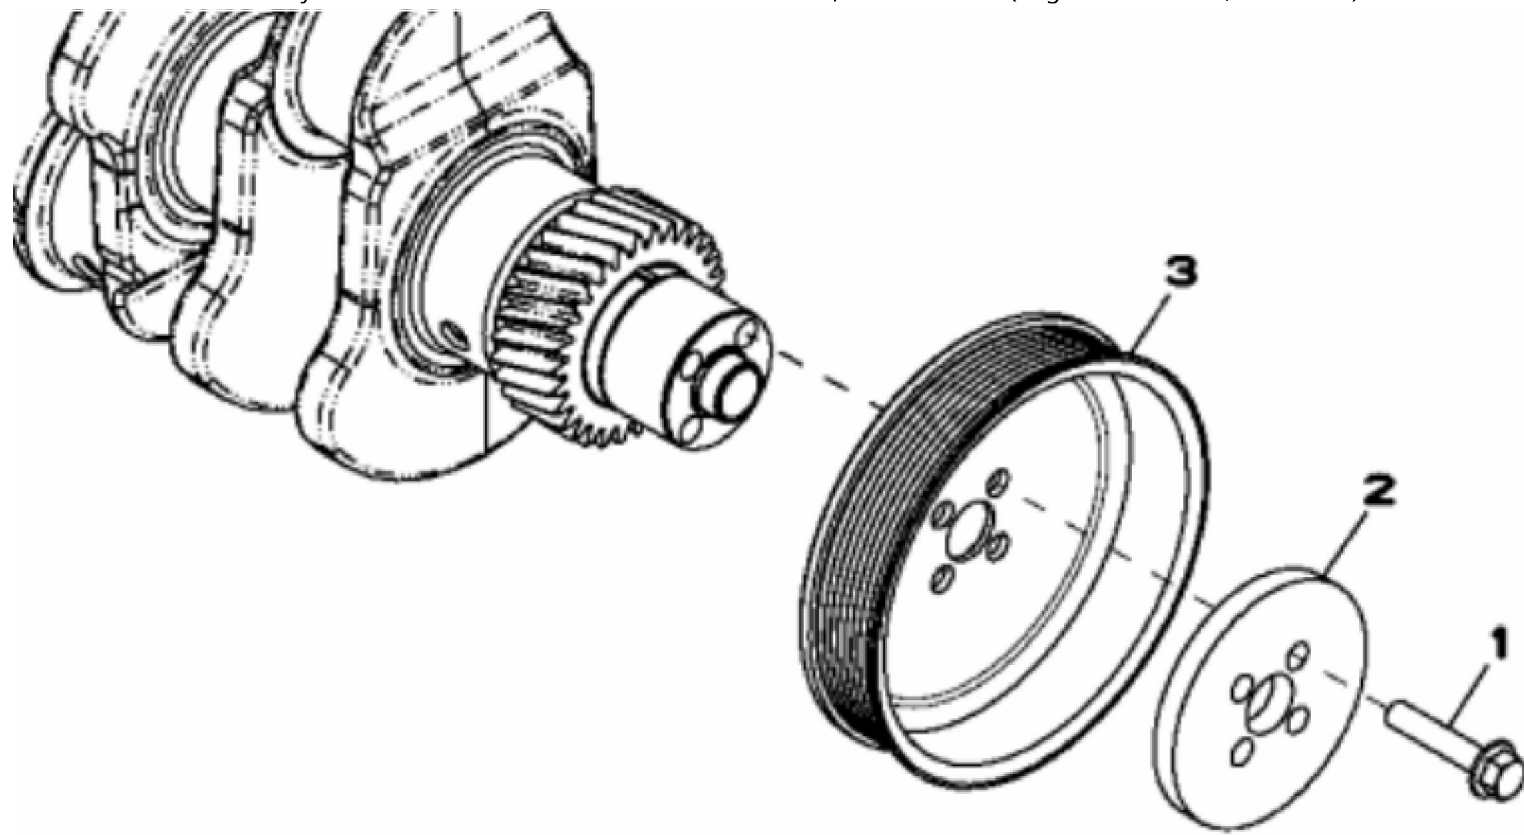

RE519871PCDB01

| KEY | PART NO. | PART NAME   | QTY | REMARKS              |  |
|-----|----------|-------------|-----|----------------------|--|
| 1   | H23125   | PLUG        | 4   |                      |  |
| 2   | R123574  | NUT         | 4   |                      |  |
| 3   | R123575  | O-RING      | 4   |                      |  |
| 4   | RE502969 | VALVE COVER | 1   | (ALSO ORDER R524480) |  |
| 5   | R524480  | GASKET      | 1   |                      |  |

| KEY | PART NO. | PART NAME   | QTY | REMARKS                            |  |
|-----|----------|-------------|-----|------------------------------------|--|
| 1   | RE500005 | FILLER CAP  | 1   | ORDER RE535560                     |  |
| 1   | RE535560 | FILLER CAP  | 1   |                                    |  |
| 2   | R502902  | PACKING     | 1   | ID= 44 mm, SUB FOR R500001         |  |
| 3   | RE501377 | FILLER NECK | 1   | SUB FOR R136483                    |  |
| 4   | RE67239  | SCREW       | 2   | (Threads With Pre-Applied Sealant) |  |
| 5   | R136495  | GASKET      | 2   |                                    |  |
| 6   | RE67238  | SCREW       | 2   | (Threads With Pre-Applied Sealant) |  |
| 7   | R116296  | COVER       | 1   |                                    |  |

RE59693PCDD01

| KEY | PART NO. | PART NAME | QTY | REMARKS |  |
|-----|----------|-----------|-----|---------|--|
| 1   | R121897  | BOLT      | 4   |         |  |
| 2   | R500649  | WASHER    | 1   |         |  |
| 3   | R133295  | PULLEY    | 1   |         |  |