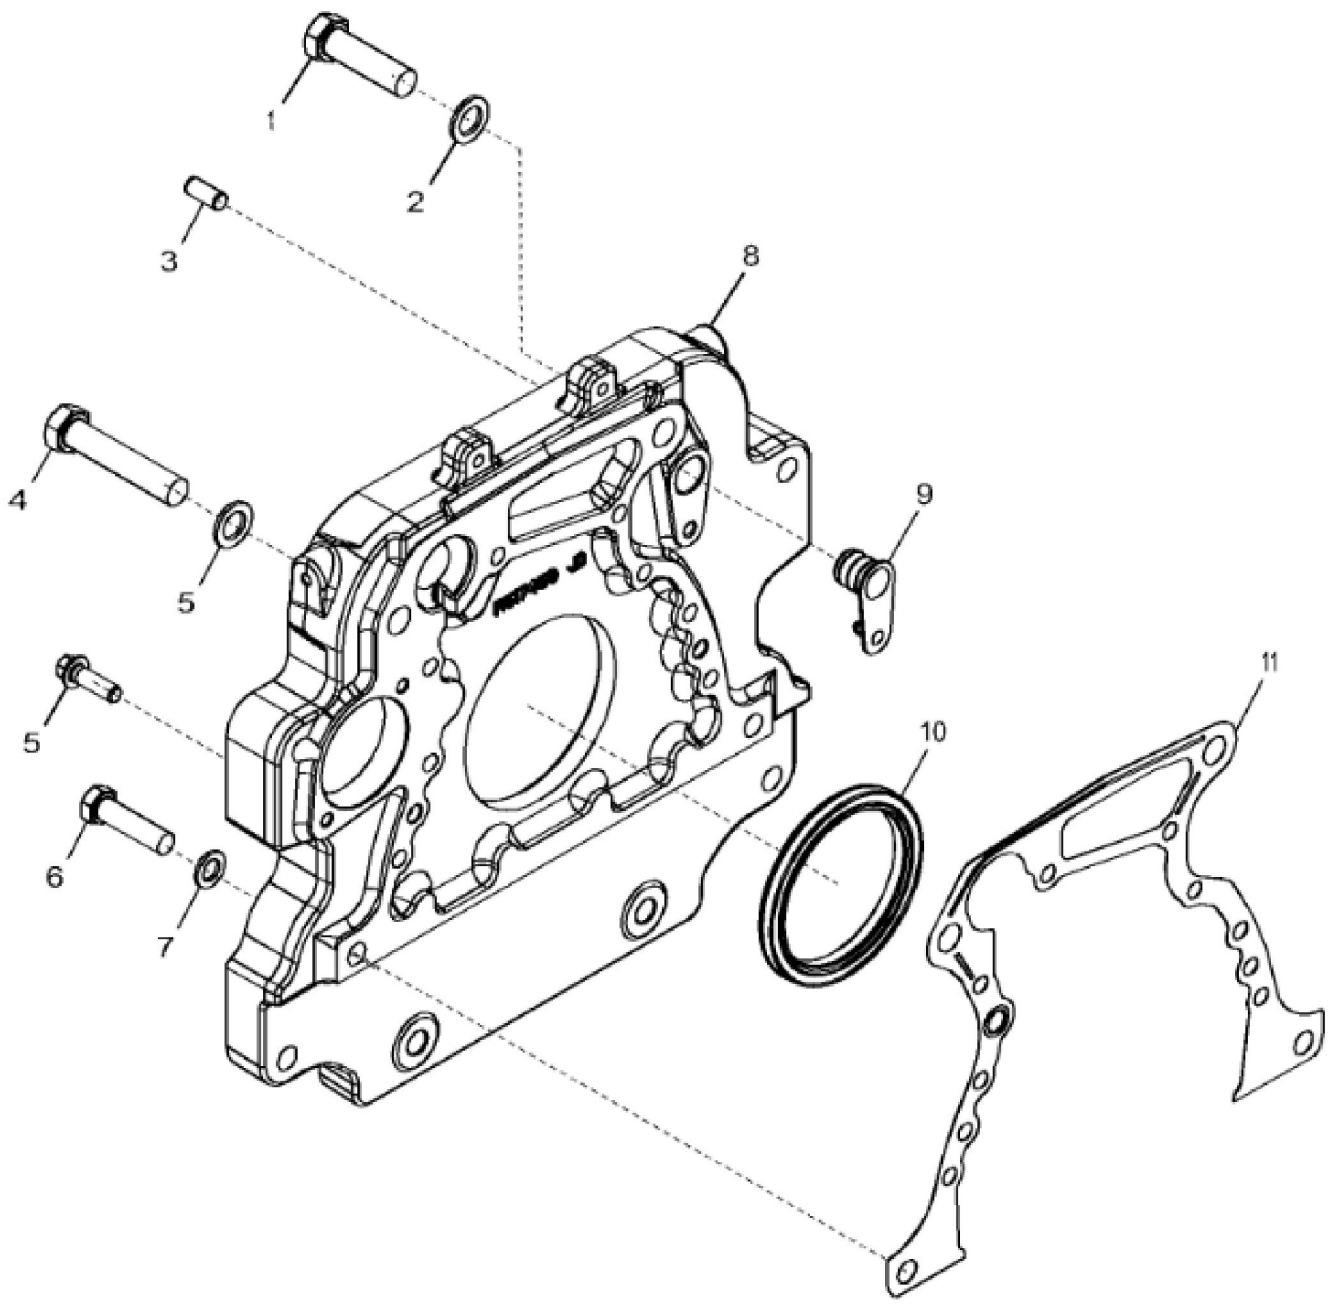

RE519871PCDB01

| KEY | PART NO. | PART NAME   | QTY | REMARKS              |  |
|-----|----------|-------------|-----|----------------------|--|
| 1   | H23125   | PLUG        | 4   |                      |  |
| 2   | R123574  | NUT         | 4   |                      |  |
| 3   | R123575  | O-RING      | 4   |                      |  |
| 4   | RE502969 | VALVE COVER | 1   | (ALSO ORDER R524480) |  |
| 5   | R524480  | GASKET      | 1   |                      |  |

| KEY | PART NO. | PART NAME   | QTY | REMARKS                            |  |
|-----|----------|-------------|-----|------------------------------------|--|
| 1   | RE500005 | FILLER CAP  | 1   | ORDER RE535560                     |  |
| 1   | RE535560 | FILLER CAP  | 1   |                                    |  |
| 2   | R502902  | PACKING     | 1   | ID= 44 mm, SUB FOR R500001         |  |
| 3   | RE501377 | FILLER NECK | 1   | SUB FOR R136483                    |  |
| 4   | RE67239  | SCREW       | 2   | (Threads With Pre-Applied Sealant) |  |
| 5   | R136495  | GASKET      | 2   |                                    |  |
| 6   | RE67238  | SCREW       | 2   | (Threads With Pre-Applied Sealant) |  |
| 7   | R116296  | COVER       | 1   |                                    |  |

RE59693PCDD01

| KEY | PART NO. | PART NAME | QTY | REMARKS |  |
|-----|----------|-----------|-----|---------|--|
| 1   | R121897  | BOLT      | 4   |         |  |
| 2   | R500649  | WASHER    | 1   |         |  |
| 3   | R133295  | PULLEY    | 1   |         |  |