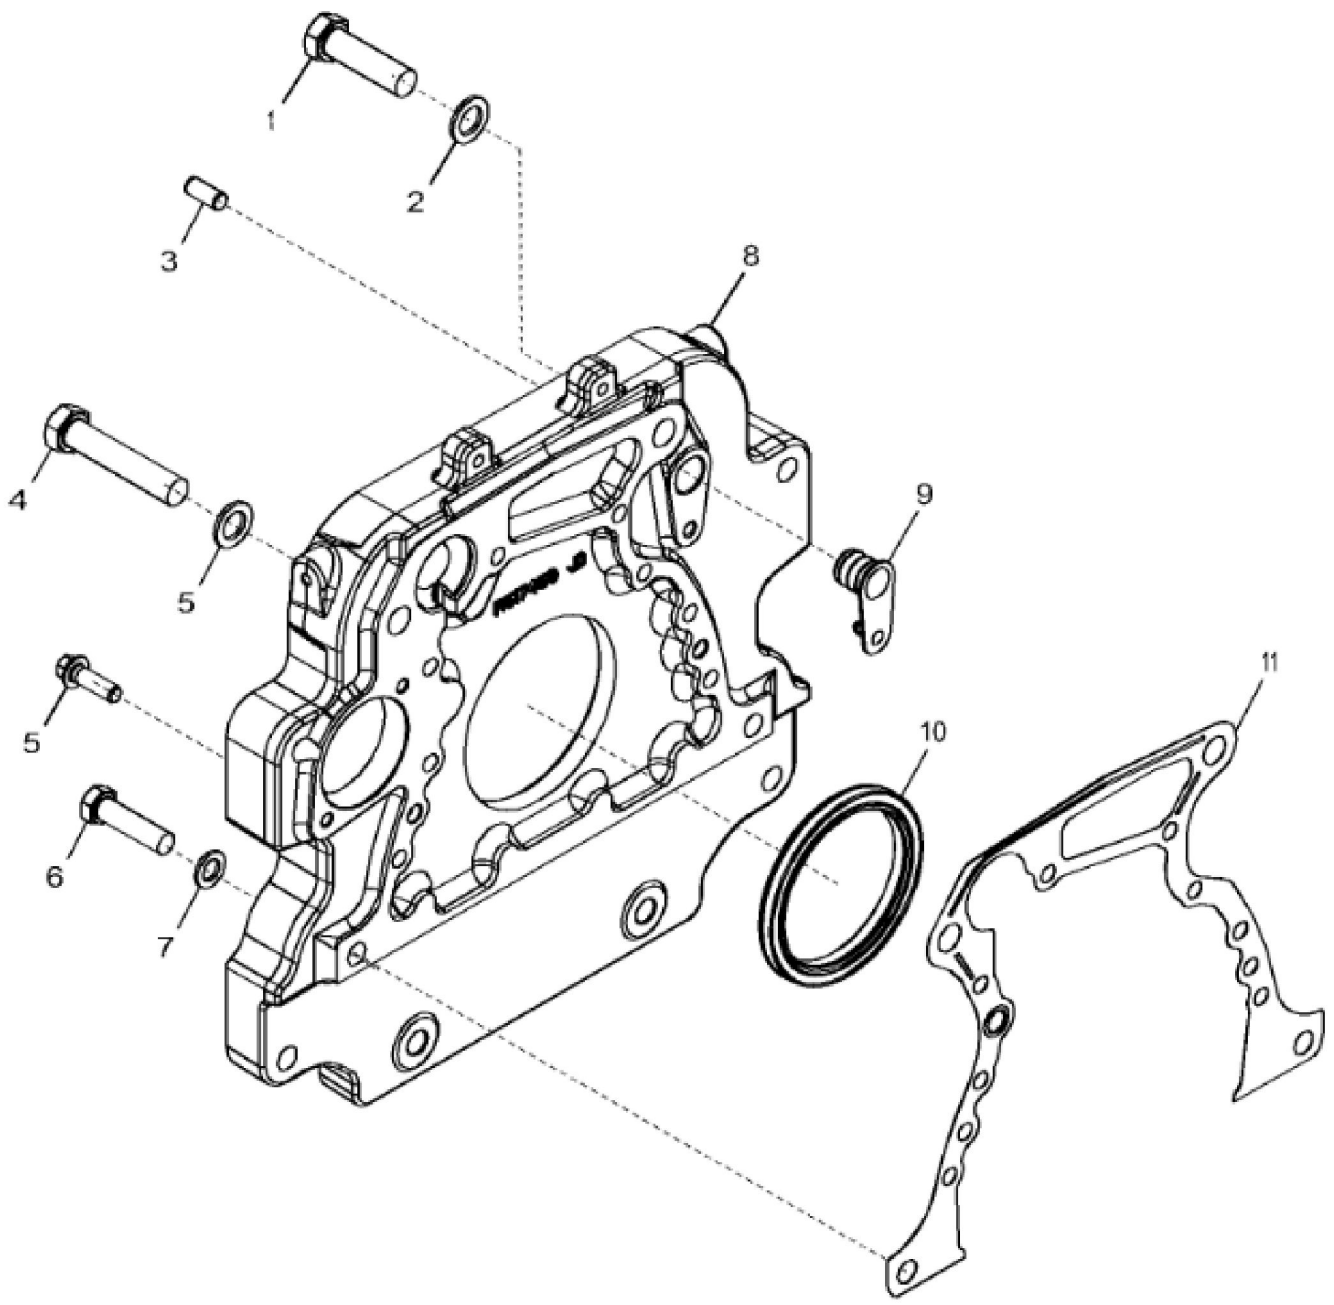

RE519871PCDB01

KEY	PART NO.	PART NAME	QTY	REMARKS	
1	H23125	PLUG	4		
2	R123574	NUT	4		
3	R123575	O-RING	4		
4	RE502969	VALVE COVER	1	(ALSO ORDER R524480)	
5	R524480	GASKET	1		

KEY	PART NO.	PART NAME	QTY	REMARKS	
1	RE500005	FILLER CAP	1	ORDER RE535560	
1	RE535560	FILLER CAP	1		
2	R502902	PACKING	1	ID= 44 mm, SUB FOR R500001	
3	RE501377	FILLER NECK	1	SUB FOR R136483	
4	RE67239	SCREW	2	(Threads With Pre-Applied Sealant)	
5	R136495	GASKET	2		
6	RE67238	SCREW	2	(Threads With Pre-Applied Sealant)	
7	R116296	COVER	1		

RE59693PCDD01

KEY	PART NO.	PART NAME	QTY	REMARKS	
1	R121897	BOLT	4		
2	R500649	WASHER	1		
3	R133295	PULLEY	1		

Thank you so much for reading.
Please click the “Buy Now!”
button below to download the
complete manual.