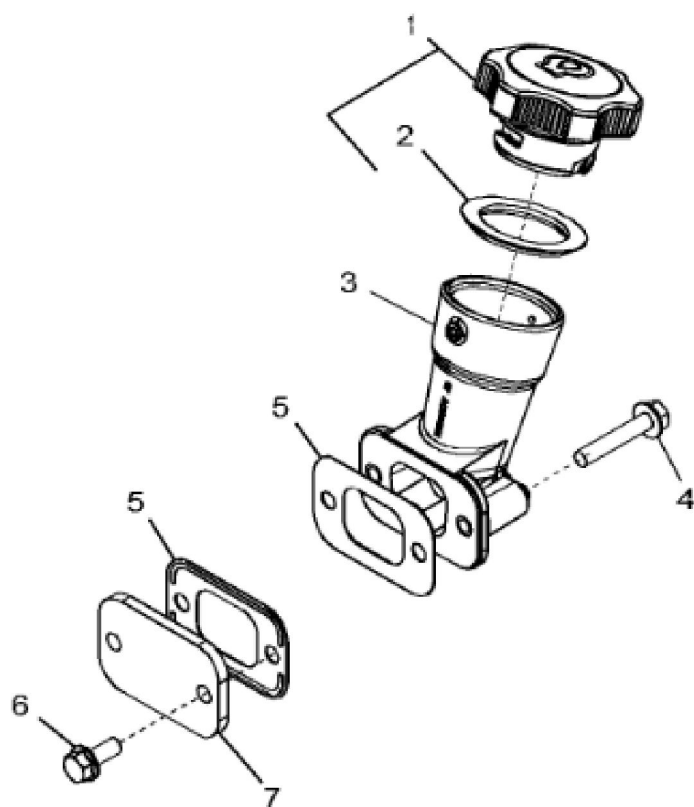

RE519871PCDB01

KEY	PART NO.	PART NAME	QTY	REMARKS	
1	H23125	PLUG	4		
2	R123574	NUT	4		
3	R123575	O-RING	4		
4	RE502969	VALVE COVER	1	(ALSO ORDER R524480)	
5	R524480	GASKET	1		

KEY	PART NO.	PART NAME	QTY	REMARKS	
1	RE500005	FILLER CAP	1	ORDER RE535560	
1	RE535560	FILLER CAP	1		
2	R502902	PACKING	1	ID= 44 mm, SUB FOR R500001	
3	RE501377	FILLER NECK	1	SUB FOR R136483	
4	RE67239	SCREW	2	(Threads With Pre-Applied Sealant)	
5	R136495	GASKET	2		
6	RE67238	SCREW	2	(Threads With Pre-Applied Sealant)	
7	R116296	COVER	1		

RE59693PCDD01

KEY	PART NO.	PART NAME	QTY	REMARKS	
1	R121897	BOLT	4		
2	R500649	WASHER	1		
3	R133295	PULLEY	1		

Thank you so much for reading.
Please click the “Buy Now!”
button below to download the
complete manual.