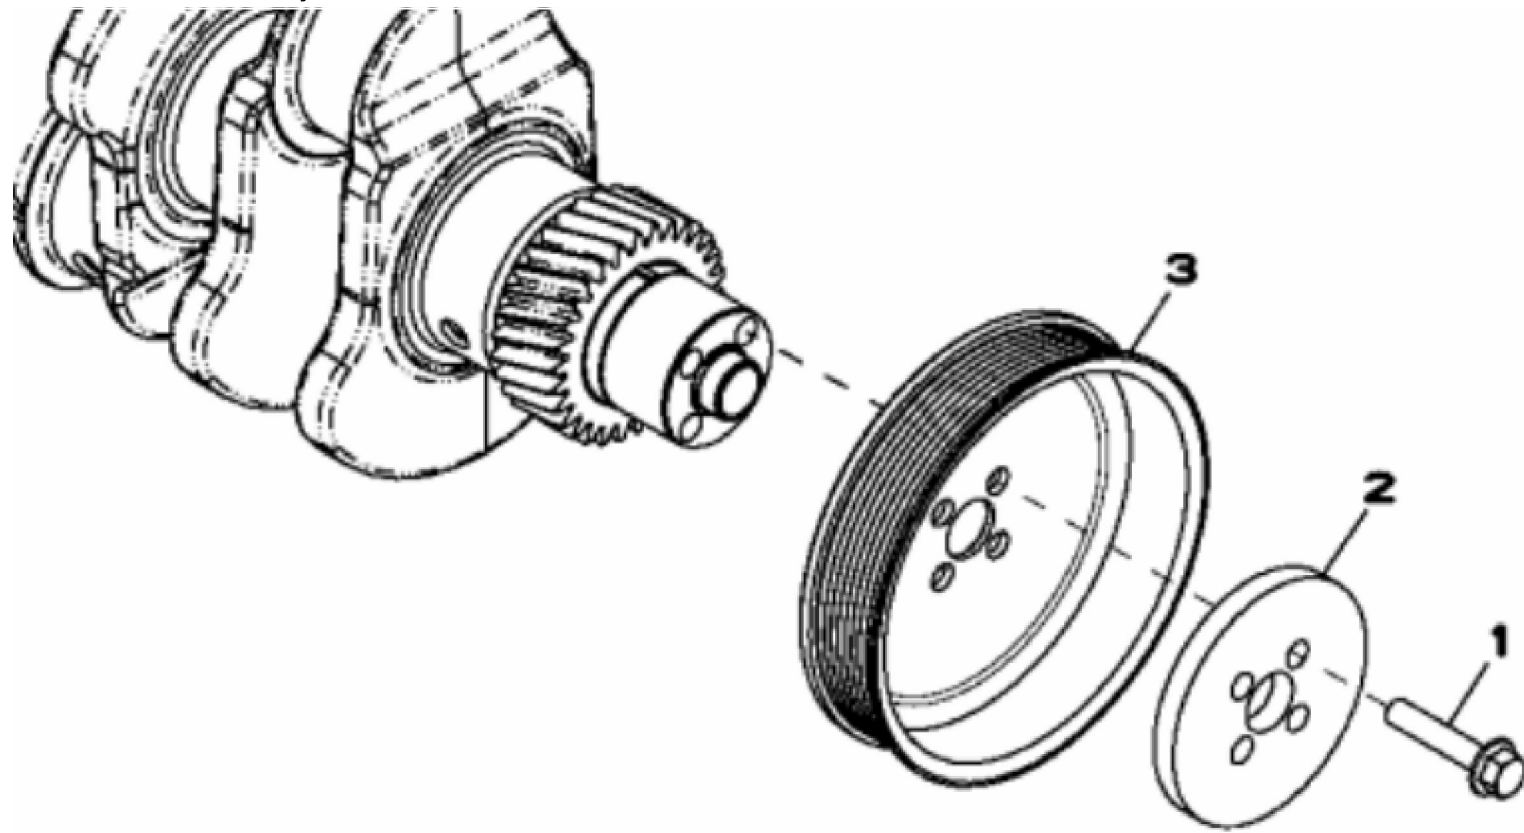

RE519871PCDB01

KEY	PART NO.	PART NAME	QTY	REMARKS	
1	H23125	PLUG	4		
2	R123574	NUT	4		
3	R123575	O-RING	4		
4	RE502969	VALVE COVER	1	(ALSO ORDER R524480)	
5	R524480	GASKET	1		

KEY	PART NO.	PART NAME	QTY	REMARKS	
1	RE500005	FILLER CAP	1	ORDER RE535560	
1	RE535560	FILLER CAP	1		
2	R502902	PACKING	1	ID= 44 mm, SUB FOR R500001	
3	RE501377	FILLER NECK	1	SUB FOR R136483	
4	RE67239	SCREW	2	(Threads With Pre-Applied Sealant)	
5	R136495	GASKET	2		
6	RE67238	SCREW	2	(Threads With Pre-Applied Sealant)	
7	R116296	COVER	1		

RE59693PCDD01

KEY	PART NO.	PART NAME	QTY	REMARKS	
1	R121897	BOLT	4		
2	R500649	WASHER	1		
3	R133295	PULLEY	1		

Thank you so much for reading.
Please click the “Buy Now!”
button below to download the
complete manual.