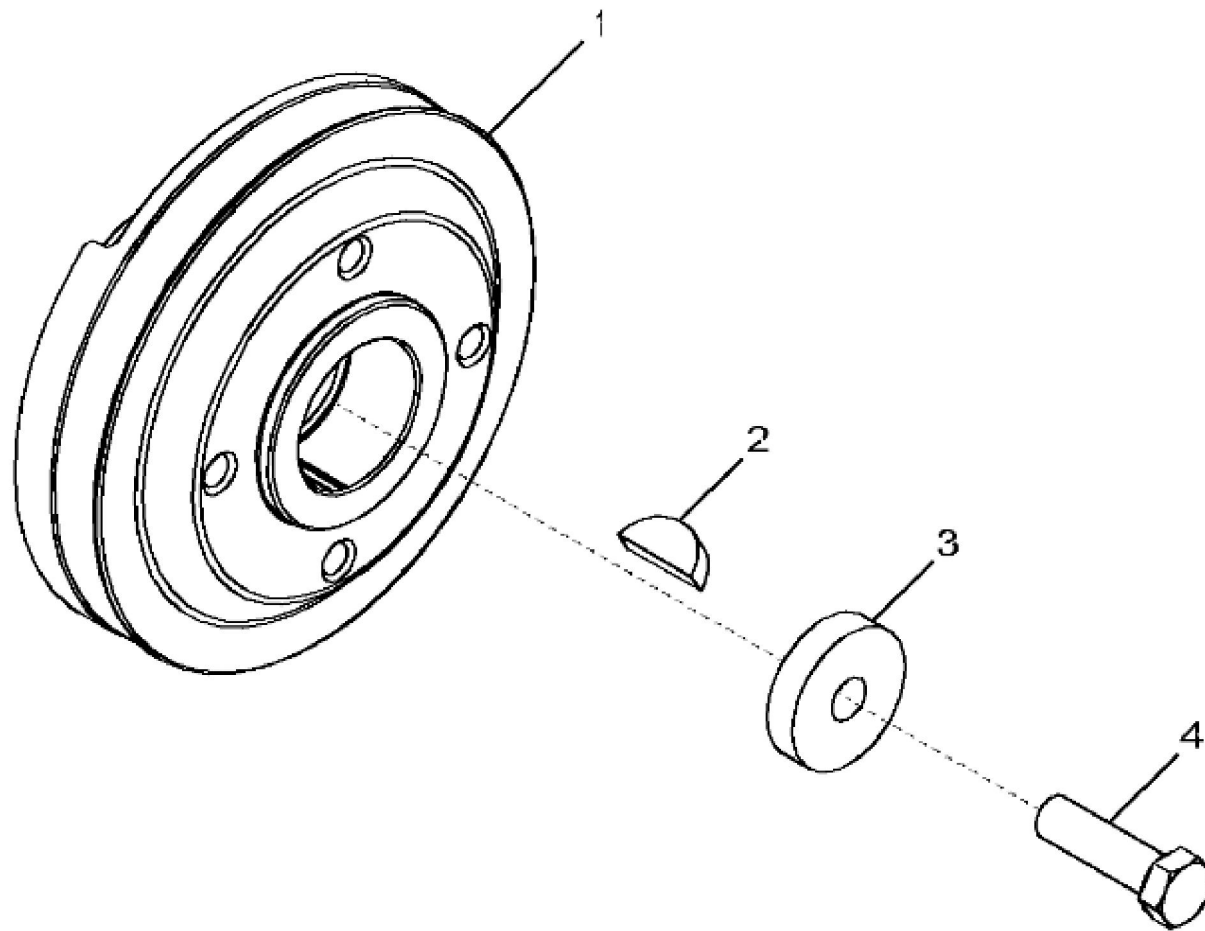

KEY	PART NO.	PART NAME	QTY	REMARKS	
1	AR100124	SCREW WITH WASHER	6		
2	RE526534	COVER	1		
3	R90788	PLUG	1		
4	T20328	GASKET	1		
5	R75729	GASKET	1	(Not Illustrated) USE WITH RE526534	

1308_RE48186_PCD

KEY	PART NO.	PART NAME	QTY	REMARKS	
1	R501223	PULLEY	1		
2	26H27	SHAFT KEY	1	5/16" X 1-1/8"	
3	R109086	SPACER	1		
4	19H2473	CAP SCREW	1	1/2" X 1-3/4"	

1467_RE527606_PCD

KEY	PART NO.	PART NAME	QTY	REMARKS	
1	RE35885	SEAL	1		
2	R131765	PLUG	1		
3	R120751	HOUSING	1		
4	R97351	GASKET	1		
5	19H3219	CAP SCREW	8	3/8" X 1-3/8"	
6	R48685	DOWEL PIN	2		

1577_RE506175_PCD