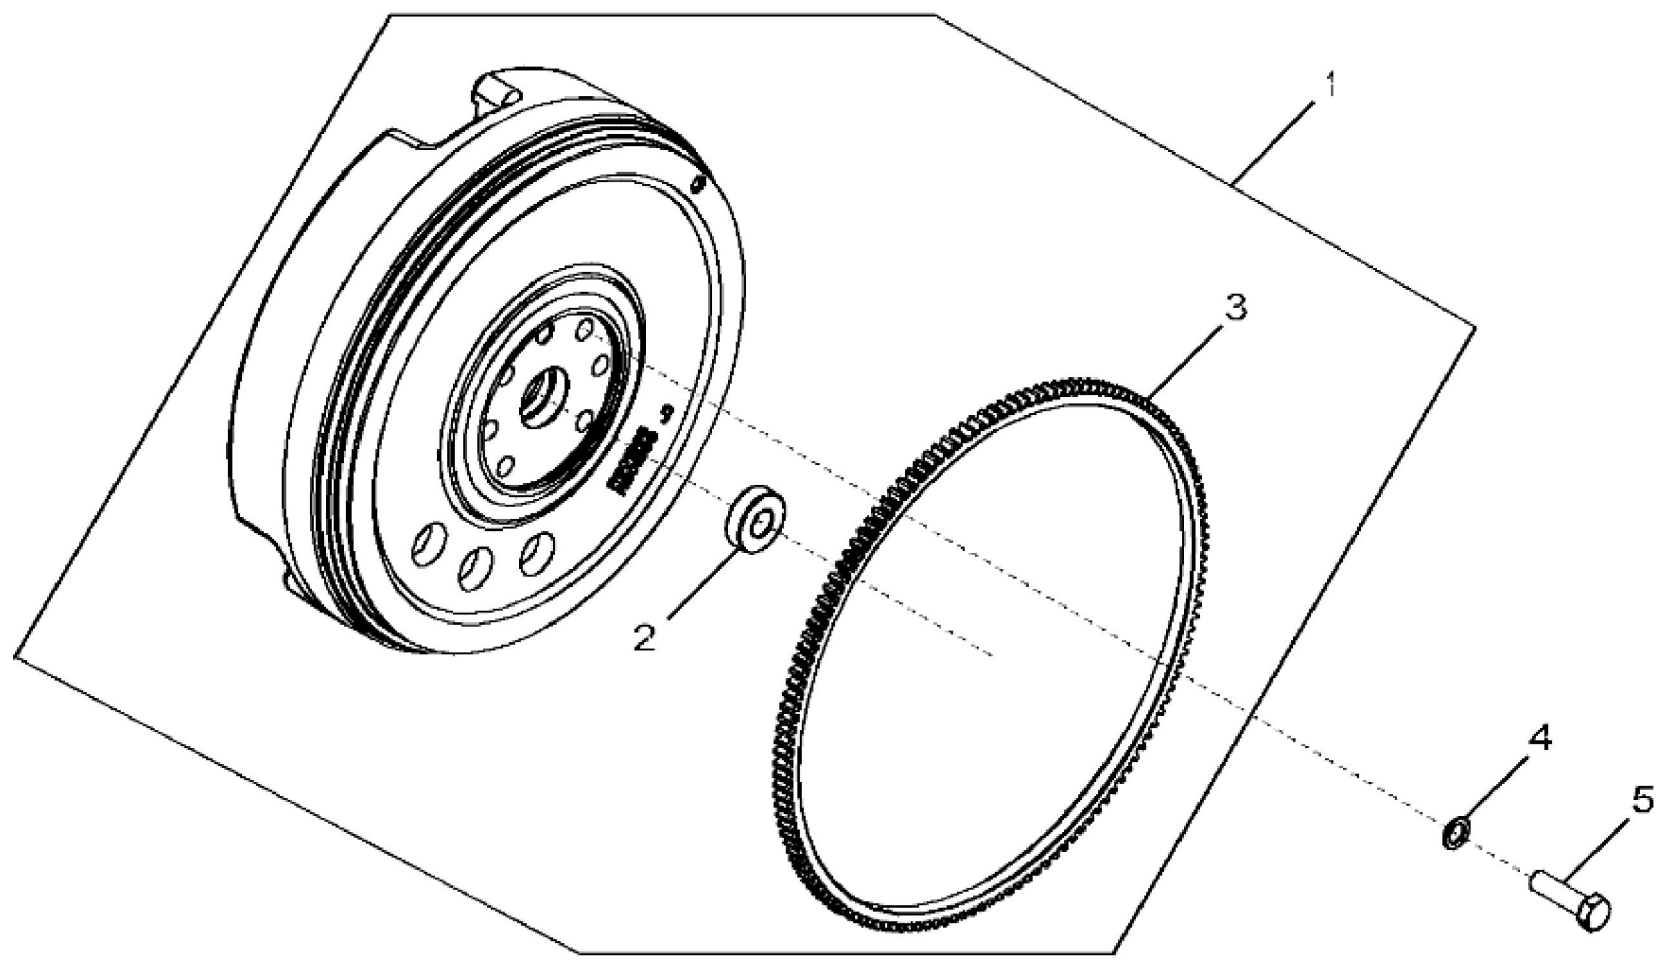

KEY	PART NO.	PART NAME	QTY	REMARKS	
1	AR100124	SCREW WITH WASHER	6		
2	RE526534	COVER	1		
3	R90788	PLUG	1		
4	T20328	GASKET	1		
5	R75729	GASKET	1	(Not Illustrated) USE WITH RE526534	

1308_RE48186_PCD

KEY	PART NO.	PART NAME	QTY	REMARKS	
1	R501223	PULLEY	1		
2	26H27	SHAFT KEY	1	5/16" X 1-1/8"	
3	R109086	SPACER	1		
4	19H2473	CAP SCREW	1	1/2" X 1-3/4"	

1467_RE527606_PCD

KEY	PART NO.	PART NAME	QTY	REMARKS	
1	RE35885	SEAL	1		
2	R131765	PLUG	1		
3	R120751	HOUSING	1		
4	R97351	GASKET	1		
5	19H3219	CAP SCREW	8	3/8" X 1-3/8"	
6	R48685	DOWEL PIN	2		

1577_RE506175_PCD