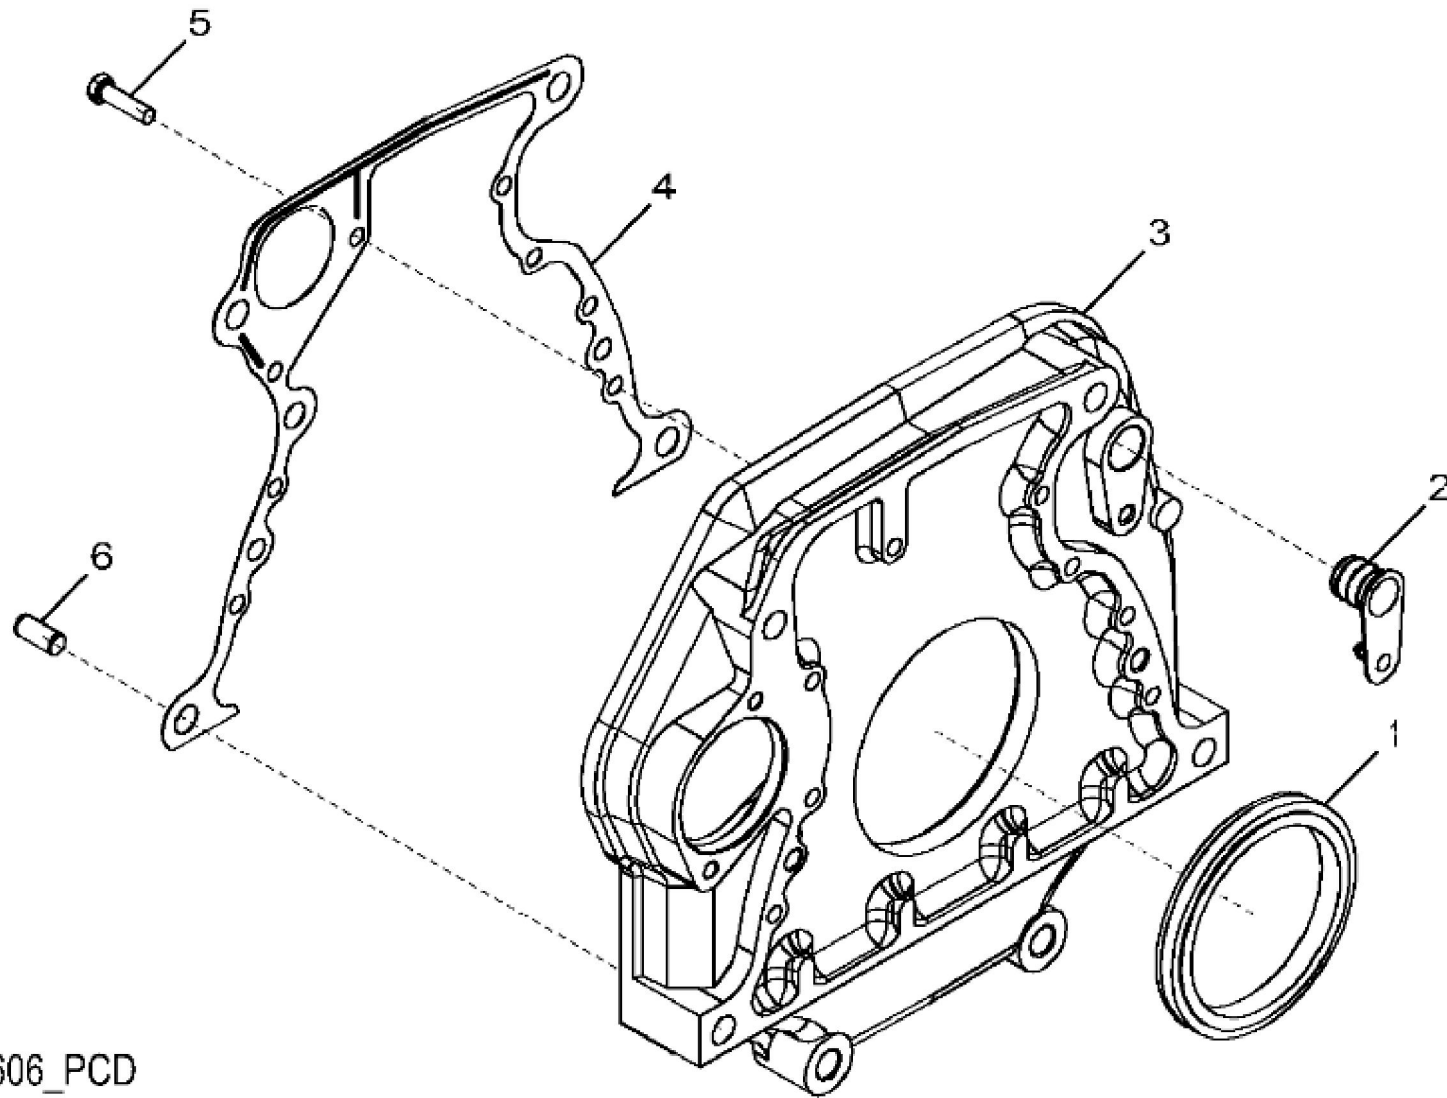

KEY	PART NO.	PART NAME	QTY	REMARKS	
1	AR100124	SCREW WITH WASHER	6		
2	RE526534	COVER	1		
3	R90788	PLUG	1		
4	T20328	GASKET	1		
5	R75729	GASKET	1	(Not Illustrated) USE WITH RE526534	

1308_RE48186_PCD

KEY	PART NO.	PART NAME	QTY	REMARKS	
1	R501223	PULLEY	1		
2	26H27	SHAFT KEY	1	5/16" X 1-1/8"	
3	R109086	SPACER	1		
4	19H2473	CAP SCREW	1	1/2" X 1-3/4"	

1467_RE527606_PCD

KEY	PART NO.	PART NAME	QTY	REMARKS	
1	RE35885	SEAL	1		
2	R131765	PLUG	1		
3	R120751	HOUSING	1		
4	R97351	GASKET	1		
5	19H3219	CAP SCREW	8	3/8" X 1-3/8"	
6	R48685	DOWEL PIN	2		

1577_RE506175_PCD