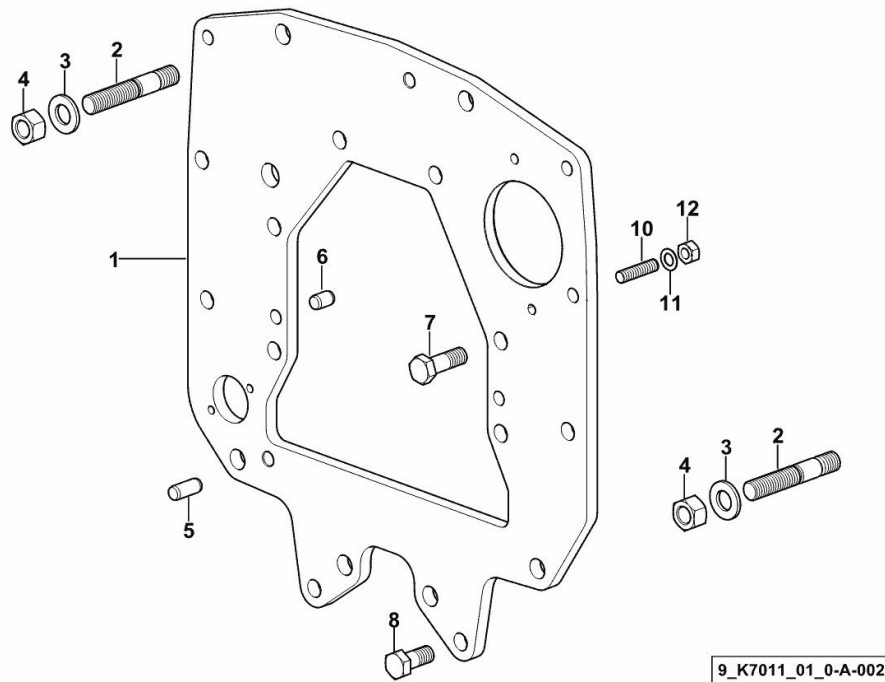

**ENGINE TCD3.6L4 - 83kW2200E4i**

Fig.	P/n	QTY	Name
------	-----	-----	------

**Notes:**

[5120 TTV ] -&gt; 10011

1	25010607	1	engine ON ORDERING PLEASE ENGINE NO. REQUIRED
---	----------	---	---

9\_IC019\_01\_0-A-001

**MONOBLOC ENGINE-GEARBOX CONNECTING FLANGE**

Fig.	P/n	QTY	Name
------	-----	-----	------

**Notes:**

[5120 TTV ]

1	0.019.1507.0/30	1	flange
2	2.0439.327.7	4	stud bolt m 16 p.1.5 x 75
3	2.1475.006.2	4	spring washer 16
4	2.1012.409.7	4	nut m 16
5	2.1651.912.0	2	cylindrical plug 12x28
6	2.1651.908.0	2	cylindrical plug 12x18
7	2.0113.515.2	6	screw m 14 p.2 x 40
8	2.0113.511.2	2	screw m 14 x 30 - 10.9
10	2.0432.155.7	2	stud bolt m 10 p.1.5 / p. 1.25 x 25
11	2.1470.006.2	2	lock washer 10
12	2.1011.421.2	2	nut m 10 p.1.25