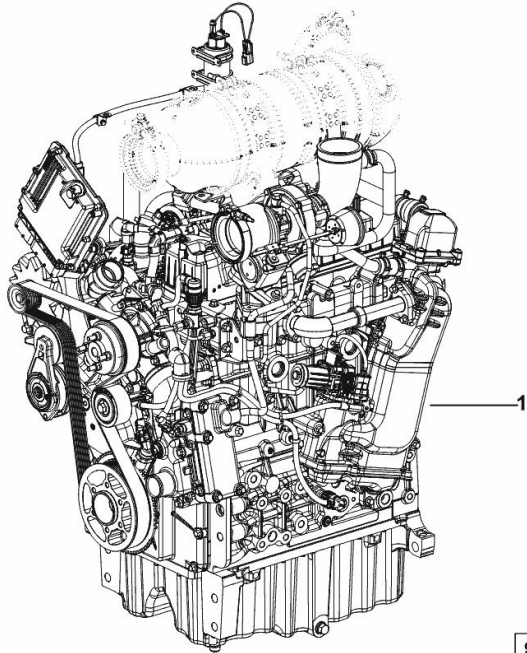

**ENGINE TCD3.6L4 - 83kW EPA4i**

Fig.	P/n	QTY	Name
------	-----	-----	------

**Notes:**

- EXPORT U.S.A. [5120 TTV ]

1	25010608	1	engine ON ORDERING PLEASE ENGINE NO. REQUIRED
---	----------	---	---

9\_IC019\_02\_0-A-001

**ENGINE TCD3.6L4 - 85kW2200E4i**

Fig.	P/n	QTY	Name
------	-----	-----	------

**Notes:**

[5120 TTV ] 10002 &lt;-

1	25010018	1	engine ON ORDERING PLEASE ENGINE NO. REQUIRED
---	----------	---	---

9\_K7119\_01\_0-A-001

**ENGINE TCD3.6L4 - 83kW2200E4i**

Fig.	P/n	QTY	Name
------	-----	-----	------

**Notes:**

[5120 TTV ] -&gt; 10011

1	25010607	1	engine ON ORDERING PLEASE ENGINE NO. REQUIRED
---	----------	---	---

9\_IC019\_01\_0-A-001