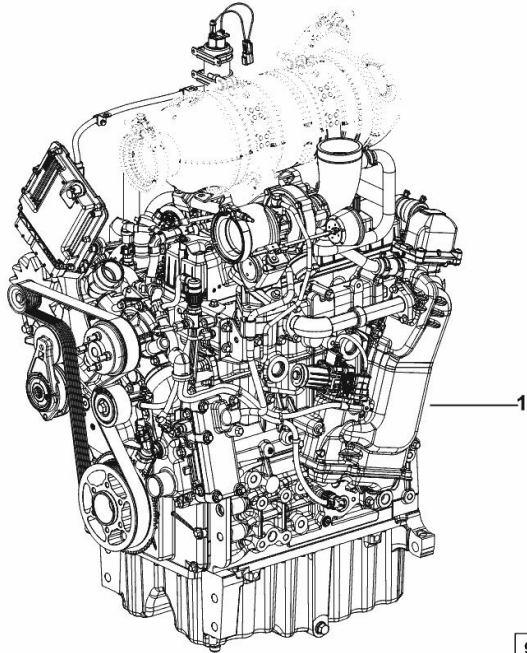

**ENGINE TCD3.6L4 - 83kW EPA4i**

Fig.	P/n	QTY	Name
------	-----	-----	------

**Notes:**

- EXPORT U.S.A. [5120 TTV ]

1	25010608	1	engine ON ORDERING PLEASE ENGINE NO. REQUIRED
---	----------	---	---

9\_IC019\_02\_0-A-001

**ENGINE TCD3.6L4 - 85kW2200E4i**

Fig.	P/n	QTY	Name
------	-----	-----	------

**Notes:**

[5120 TTV ] 10002 &lt;-

1	25010018	1	engine ON ORDERING PLEASE ENGINE NO. REQUIRED
---	----------	---	---

9\_K7119\_01\_0-A-001

**ENGINE TCD3.6L4 - 83kW2200E4i**

Fig.	P/n	QTY	Name
------	-----	-----	------

**Notes:**

[5120 TTV ] -&gt; 10011

1	25010607	1	engine ON ORDERING PLEASE ENGINE NO. REQUIRED
---	----------	---	---

9\_IC019\_01\_0-A-001