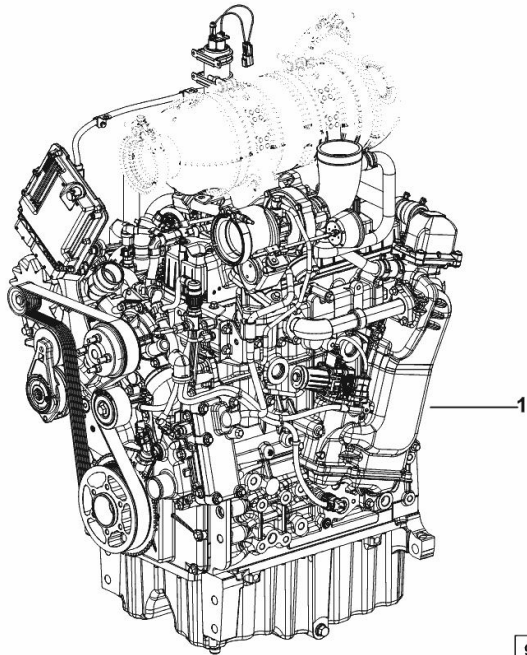

**ENGINE TCD3.6L4 - 83kW EPA4i**

Fig.	P/n	QTY	Name
------	-----	-----	------

**Notes:**

- EXPORT U.S.A. [5120 TTV ]

1	25010608	1	engine ON ORDERING PLEASE ENGINE NO. REQUIRED
---	----------	---	---

9\_IC019\_02\_0-A-001

**ENGINE TCD3.6L4 - 85kW2200E4i**

Fig.	P/n	QTY	Name
------	-----	-----	------

**Notes:**

[5120 TTV ] 10002 &lt;-

1	25010018	1	engine ON ORDERING PLEASE ENGINE NO. REQUIRED
---	----------	---	---

9\_K7119\_01\_0-A-001

**ENGINE TCD3.6L4 - 83kW2200E4i**

Fig.	P/n	QTY	Name
------	-----	-----	------

**Notes:**

[5120 TTV ] -&gt; 10011

1	25010607	1	engine ON ORDERING PLEASE ENGINE NO. REQUIRED
---	----------	---	---

9\_IC019\_01\_0-A-001