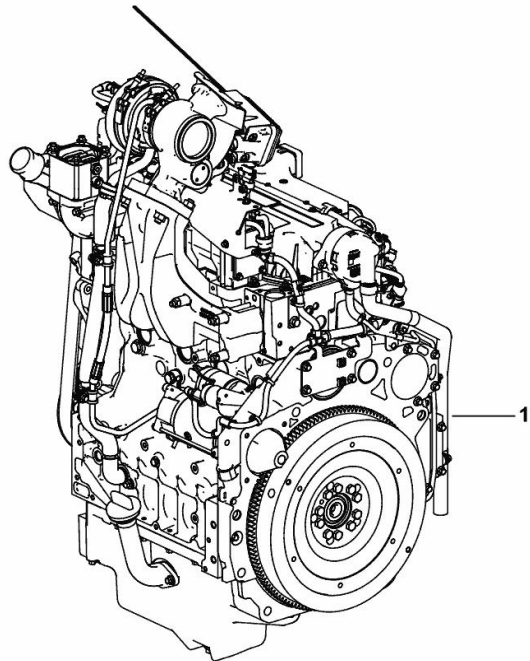

ENGINE

Fig.	P/n	QTY	Name
------	-----	-----	------

Notes:

- EXPORT U.S.A. [6130.4 Agrottron]

1	25010719	1	engine ON ORDERING PLEASE ENGINE NO. REQUIRED
---	----------	---	---

K9_K4719_02_0-A-001

ENGINE

Fig.	P/n	QTY	Name
------	-----	-----	------

Notes:
[6130.4 Agrottron]

1	25009469	1	engine (50003 <-) ON ORDERING PLEASE ENGINE NO. REQUIRED
1	25009941	1	engine (-> 50004) ON ORDERING PLEASE ENGINE NO. REQUIRED

K9_K4719_01_0-A-001

FASTENINGS

Fig.	P/n	QTY	Name
------	-----	-----	------

1	01183645	12	screw EN 1662 -F-M8X35-10.9-ZNAL-A
2	04504325	1	gasket
3	01181406	1	bushing H 2341 -B11X8-FE/ZN12C*

BLEEDING TUBE

Fig.	P/n	QTY	Name
------	-----	-----	------

Notes:

[6130.4 Agrottron]

Engine serial number: