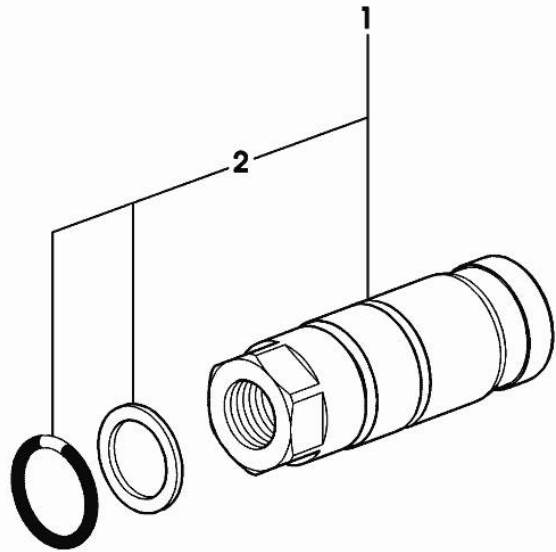

2.3729.005.0/10

**DISTRIBUTOR PARTS**

Fig.	P/n	QTY	Name
1	2.3729.012.0	1	plate EHS
2	0.010.2582.1	1	special oil seal 16.56x1.78
3	0.010.3141.1	1	plug
4	0.010.3141.2	1	washer
5	0.010.3142.0	1	spring
6	0.010.3142.1	1	cap-washer
8	0.010.3142.2	1	filter
9	0.010.3143.0	1	gasket
10	0.010.3143.1	1	plug
11	0.010.2436.1	1	plug
12	0.010.3143.2	1	gasket
13	0.010.2584.1	1	accessories
14	0.000.0000.1		cannot be supplied

2.3729.026.0

**ENGAGEMENT**

Fig.	P/n	QTY	Name
1	2.3729.041.0	1	quick coupling
2	0.900.2057.2	1	seal ring kit

**ENGAGEMENT**

Fig.	P/n	QTY	Name
1	2.3729.560.2	1	coupling 3/8
2	0.900.0389.1	1	special oil seal

2\_3729\_560\_2

**ENGAGEMENT**

Fig.	P/n	QTY	Name
1	2.3729.570.2	1	coupling 3/4
2	0.900.0389.0	1	special oil seal

2\_3729\_570\_2

6160 TTV AGROTRON -> WSXU430200LD50001

Section: H0 - HYDRAULIC AND PNEUMATIC SYSTEM|

Ref: H0.09.0 (1)

**BRAKING SYSTEM**

Fig.	P/n	QTY	Name
------	-----	-----	------

**Notes:**

[6160 TTV AGROTRON -> WSXU430200LD50001]

1	0.010.0428.0/10	1	accumulator
2	2.3249.349.2	1	pipe union
3	0.019.4987.3	1	tube mm 680 ( 50001 <- )
3	0.019.4987.3/10	1	tube mm 1110 ( -> 50002 )
4	0.019.8642.3	1	tube mm 646 ( 50001 <- )
4	0.019.8642.3/10	1	tube mm 900 ( -> 50002 )
5	0.019.4927.3	2	tube mm 550 ( 50001 <- )
5	0.019.4927.3/10	2	tube mm 640 ( -> 50002 )
6	2.1531.048.0	2	oil seal 18.72x2.62
7	2.3275.005.0	1	pipe fitting m14x1.5
8	2.3275.009.0	1	pipe fitting m 14
9	2.3275.011.0	1	pipe fitting m 18