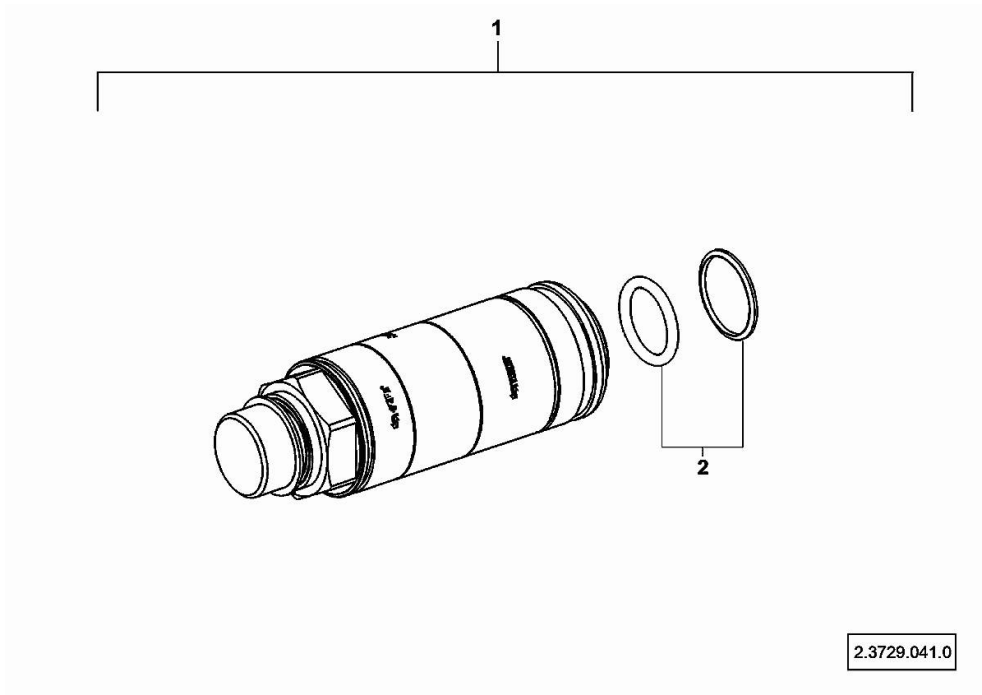

ENGAGEMENT

Fig.	P/n	QTY	Name
1	2.3729.041.0	1	quick coupling
2	0.900.2057.2	1	seal ring kit