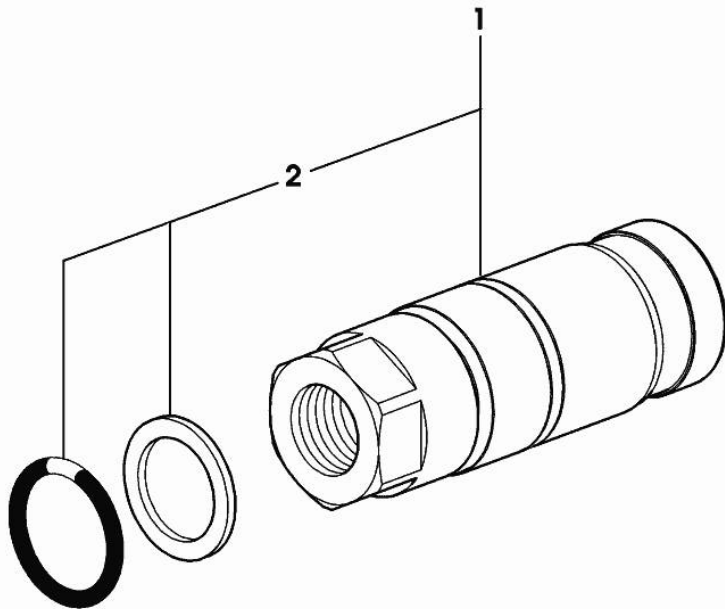

2.3729.005.0/10

**DISTRIBUTOR PARTS**

Fig.	P/n	QTY	Name
1	2.3729.012.0	1	plate EHS
2	0.010.2582.1	1	special oil seal 16.56x1.78
3	0.010.3141.1	1	plug
4	0.010.3141.2	1	washer
5	0.010.3142.0	1	spring
6	0.010.3142.1	1	cap-washer
8	0.010.3142.2	1	filter
9	0.010.3143.0	1	gasket
10	0.010.3143.1	1	plug
11	0.010.2436.1	1	plug
12	0.010.3143.2	1	gasket
13	0.010.2584.1	1	accessories
14	0.000.0000.1		cannot be supplied

2.3729.026.0

**ENGAGEMENT**

Fig.	P/n	QTY	Name
1	2.3729.041.0	1	quick coupling
2	0.900.2057.2	1	seal ring kit

**ENGAGEMENT**

Fig.	P/n	QTY	Name
1	2.3729.560.2	1	coupling 3/8
2	0.900.0389.1	1	special oil seal

2\_3729\_560\_2

**ENGAGEMENT**

Fig.	P/n	QTY	Name
1	2.3729.570.2	1	coupling 3/4
2	0.900.0389.0	1	special oil seal

2\_3729\_570\_2

6160 TTV AGROTRON -> WSXU430200LD50001

Section: H0 - HYDRAULIC AND PNEUMATIC SYSTEM|

Ref: H0.09.0 (1)

**BRAKING SYSTEM**

Fig.	P/n	QTY	Name
------	-----	-----	------

**Notes:**

[6160 TTV AGROTRON -> WSXU430200LD50001]

1	0.010.0428.0/10	1	accumulator
2	2.3249.349.2	1	pipe union
3	0.019.4987.3	1	tube mm 680 ( 50001 <- )
3	0.019.4987.3/10	1	tube mm 1110 ( -> 50002 )
4	0.019.8642.3	1	tube mm 646 ( 50001 <- )
4	0.019.8642.3/10	1	tube mm 900 ( -> 50002 )
5	0.019.4927.3	2	tube mm 550 ( 50001 <- )
5	0.019.4927.3/10	2	tube mm 640 ( -> 50002 )
6	2.1531.048.0	2	oil seal 18.72x2.62
7	2.3275.005.0	1	pipe fitting m14x1.5
8	2.3275.009.0	1	pipe fitting m 14
9	2.3275.011.0	1	pipe fitting m 18