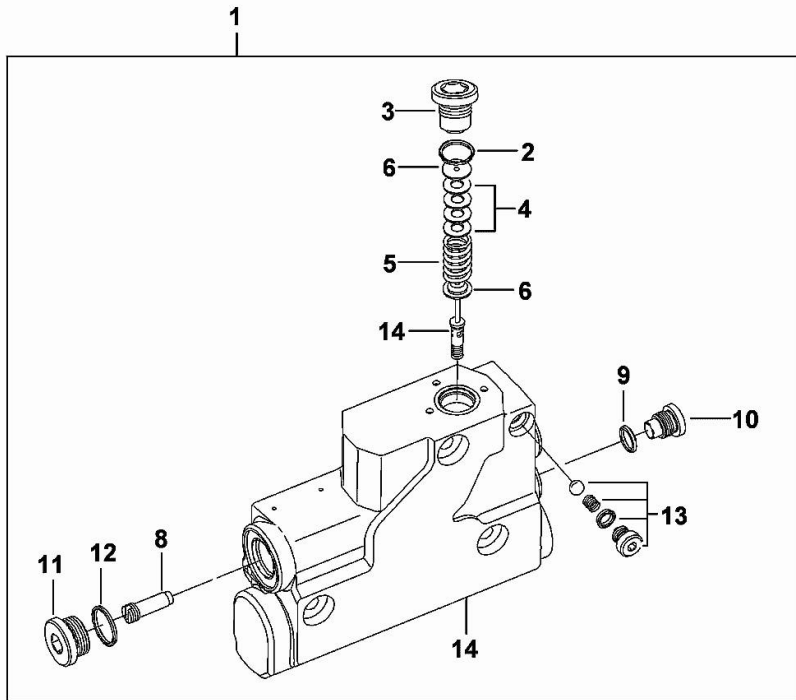

**DISTRIBUTOR**

Fig.	P/n	QTY	Name
1	2.3729.005.0/10	1	spool valve EHS1
2	0.900.2074.6	1	plug m22x1,5
3	0.900.2468.3	1	spring
4	0.900.2468.4	1	gasket set
5	0.900.2075.0	1	accessories
6	0.900.2468.5	1	valve
7	0.900.2468.6	1	spare parts kit

2.3729.005.0/10

**DISTRIBUTOR PARTS**

Fig.	P/n	QTY	Name
1	2.3729.012.0	1	plate EHS
2	0.010.2582.1	1	special oil seal 16.56x1.78
3	0.010.3141.1	1	plug
4	0.010.3141.2	1	washer
5	0.010.3142.0	1	spring
6	0.010.3142.1	1	cap-washer
8	0.010.3142.2	1	filter
9	0.010.3143.0	1	gasket
10	0.010.3143.1	1	plug
11	0.010.2436.1	1	plug
12	0.010.3143.2	1	gasket
13	0.010.2584.1	1	accessories
14	0.000.0000.1		cannot be supplied

2\_3729\_560\_2

**ENGAGEMENT**

Fig.	P/n	QTY	Name
1	2.3729.570.2	1	coupling 3/4
2	0.900.0389.0	1	special oil seal

2\_3729\_570\_2

6160 TTV AGROTRON -> WSXU430200LD50001

Section: H0 - HYDRAULIC AND PNEUMATIC SYSTEM|

Ref: H0.09.0 (1)

**BRAKING SYSTEM**

Fig.	P/n	QTY	Name
------	-----	-----	------

**Notes:**

[6160 TTV AGROTRON -> WSXU430200LD50001]

1	0.010.0428.0/10	1	accumulator
2	2.3249.349.2	1	pipe union
3	0.019.4987.3	1	tube mm 680 ( 50001 <- )
3	0.019.4987.3/10	1	tube mm 1110 ( -> 50002 )
4	0.019.8642.3	1	tube mm 646 ( 50001 <- )
4	0.019.8642.3/10	1	tube mm 900 ( -> 50002 )
5	0.019.4927.3	2	tube mm 550 ( 50001 <- )
5	0.019.4927.3/10	2	tube mm 640 ( -> 50002 )
6	2.1531.048.0	2	oil seal 18.72x2.62
7	2.3275.005.0	1	pipe fitting m14x1.5
8	2.3275.009.0	1	pipe fitting m 14
9	2.3275.011.0	1	pipe fitting m 18