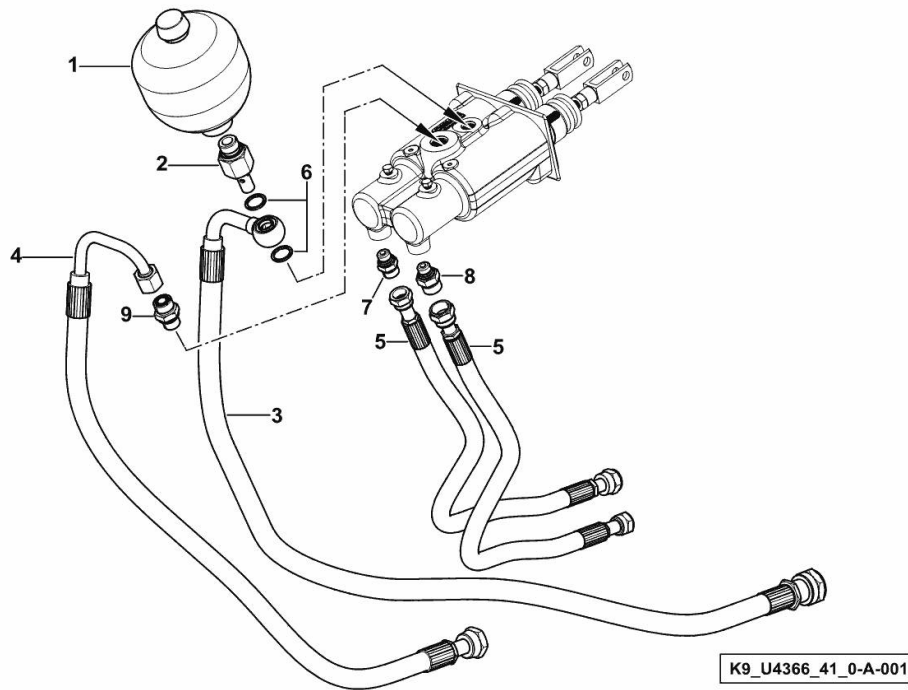

2.3729.005.0/10

**DISTRIBUTOR PARTS**

Fig.	P/n	QTY	Name
1	2.3729.012.0	1	plate EHS
2	0.010.2582.1	1	special oil seal 16.56x1.78
3	0.010.3141.1	1	plug
4	0.010.3141.2	1	washer
5	0.010.3142.0	1	spring
6	0.010.3142.1	1	cap-washer
8	0.010.3142.2	1	filter
9	0.010.3143.0	1	gasket
10	0.010.3143.1	1	plug
11	0.010.2436.1	1	plug
12	0.010.3143.2	1	gasket
13	0.010.2584.1	1	accessories
14	0.000.0000.1		cannot be supplied

2.3729.026.0

**ENGAGEMENT**

Fig.	P/n	QTY	Name
1	2.3729.041.0	1	quick coupling
2	0.900.2057.2	1	seal ring kit

**ENGAGEMENT**

Fig.	P/n	QTY	Name
1	2.3729.560.2	1	coupling 3/8
2	0.900.0389.1	1	special oil seal

2\_3729\_560\_2

**ENGAGEMENT**

Fig.	P/n	QTY	Name
1	2.3729.570.2	1	coupling 3/4
2	0.900.0389.0	1	special oil seal

2\_3729\_570\_2

6160 TTV AGROTRON -> WSXU430200LD50001

Section: H0 - HYDRAULIC AND PNEUMATIC SYSTEM|

Ref: H0.09.0 (1)

**BRAKING SYSTEM**

Fig.	P/n	QTY	Name
------	-----	-----	------

**Notes:**

[6160 TTV AGROTRON -> WSXU430200LD50001]

1	0.010.0428.0/10	1	accumulator
2	2.3249.349.2	1	pipe union
3	0.019.4987.3	1	tube mm 680 ( 50001 <- )
3	0.019.4987.3/10	1	tube mm 1110 ( -> 50002 )
4	0.019.8642.3	1	tube mm 646 ( 50001 <- )
4	0.019.8642.3/10	1	tube mm 900 ( -> 50002 )
5	0.019.4927.3	2	tube mm 550 ( 50001 <- )
5	0.019.4927.3/10	2	tube mm 640 ( -> 50002 )
6	2.1531.048.0	2	oil seal 18.72x2.62
7	2.3275.005.0	1	pipe fitting m14x1.5
8	2.3275.009.0	1	pipe fitting m 14
9	2.3275.011.0	1	pipe fitting m 18