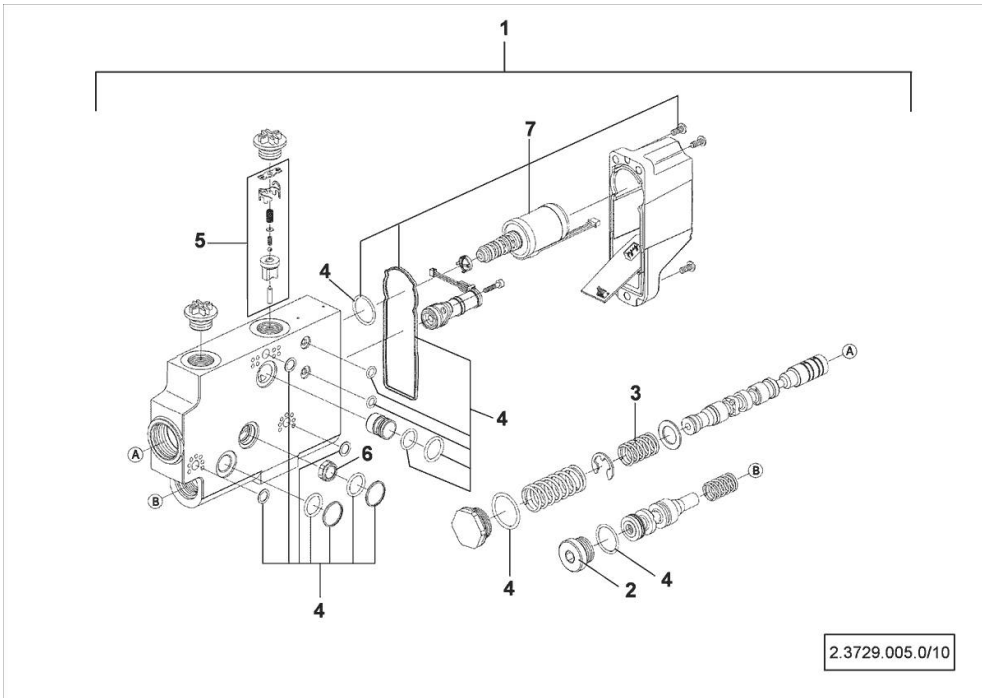

**DISTRIBUTOR**

Fig.	P/n	QTY	Name
1	2.3729.005.0/10	1	spool valve EHS1
2	0.900.2074.6	1	plug m22x1,5
3	0.900.2468.3	1	spring
4	0.900.2468.4	1	gasket set
5	0.900.2075.0	1	accessories
6	0.900.2468.5	1	valve
7	0.900.2468.6	1	spare parts kit

2.3729.005.0/10

**DISTRIBUTOR PARTS**

Fig.	P/n	QTY	Name
1	2.3729.012.0	1	plate EHS
2	0.010.2582.1	1	special oil seal 16.56x1.78
3	0.010.3141.1	1	plug
4	0.010.3141.2	1	washer
5	0.010.3142.0	1	spring
6	0.010.3142.1	1	cap-washer
8	0.010.3142.2	1	filter
9	0.010.3143.0	1	gasket
10	0.010.3143.1	1	plug
11	0.010.2436.1	1	plug
12	0.010.3143.2	1	gasket
13	0.010.2584.1	1	accessories
14	0.000.0000.1		cannot be supplied

2\_3729\_560\_2

**ENGAGEMENT**

Fig.	P/n	QTY	Name
1	2.3729.570.2	1	coupling 3/4
2	0.900.0389.0	1	special oil seal

2\_3729\_570\_2

6160 TTV AGROTRON -> WSXU430200LD50001

Section: H0 - HYDRAULIC AND PNEUMATIC SYSTEM|

Ref: H0.09.0 (1)

**BRAKING SYSTEM**

Fig.	P/n	QTY	Name
------	-----	-----	------

**Notes:**

[6160 TTV AGROTRON -> WSXU430200LD50001]

1	0.010.0428.0/10	1	accumulator
2	2.3249.349.2	1	pipe union
3	0.019.4987.3	1	tube mm 680 ( 50001 <- )
3	0.019.4987.3/10	1	tube mm 1110 ( -> 50002 )
4	0.019.8642.3	1	tube mm 646 ( 50001 <- )
4	0.019.8642.3/10	1	tube mm 900 ( -> 50002 )
5	0.019.4927.3	2	tube mm 550 ( 50001 <- )
5	0.019.4927.3/10	2	tube mm 640 ( -> 50002 )
6	2.1531.048.0	2	oil seal 18.72x2.62
7	2.3275.005.0	1	pipe fitting m14x1.5
8	2.3275.009.0	1	pipe fitting m 14
9	2.3275.011.0	1	pipe fitting m 18