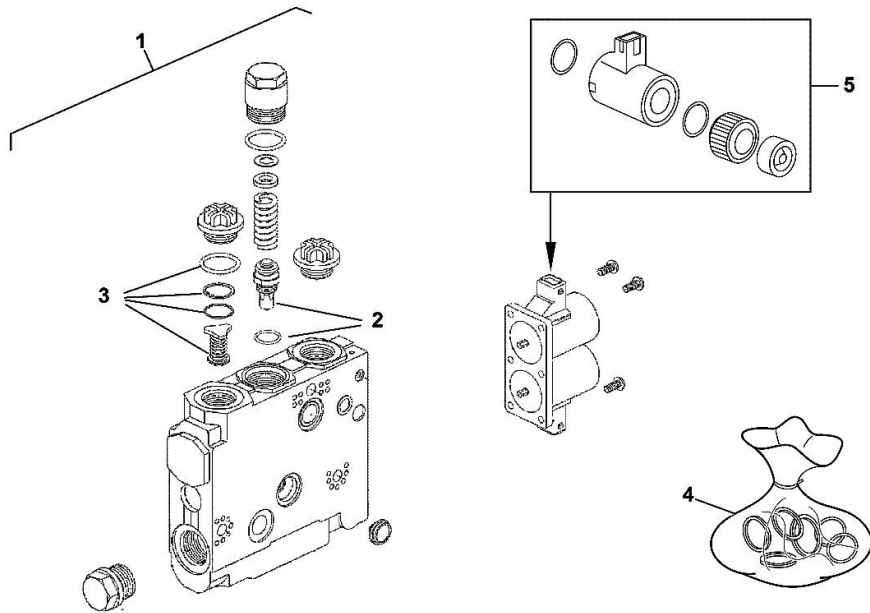

RELAY VALVE

Fig.	P/n	QTY	Name
1	2.3729.026.0	1	valve EHR 23 EM2
2	0.010.2441.1	1	electronic unit
3	0.900.2207.7	1	spare parts kit
4	0.900.0874.0	1	gasket set
5	04428919	2	solenoid valve

2.3729.026.0