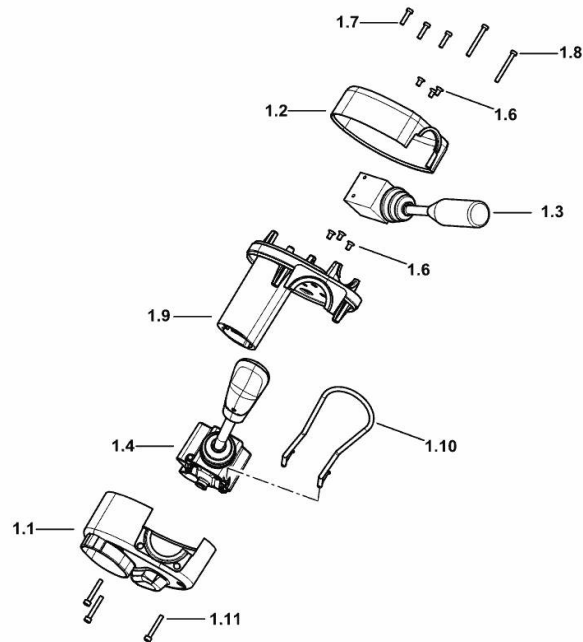

1.1	0.019.0502.2	1	front grille
1.2	0.019.0501.2	1	front grille
1.3	0.014.0007.4/20	1	control
1.4	0.018.7370.4	1	control ☞ 0.018.7370.4
1.5	04412779	3	screw m 5x6.5
1.6	2.0349.010.2	3	screw m 5x10
1.7	04426679	3	screw m 5 x 20
1.8	04426681	5	screw m 5 x 45
1.9	0.019.2410.0	1	support

K9_V9184_05_0-A-001

6180 TTV AGROTRON -> WSXU470200LD50001

Section: L0 - ELECTRIC AL SYSTEM

Ref: L0.07.1 (2)

STEERING COLUMN SWITCH UNIT - REVERSING GEAR UNIT CONTROL

Fig.	P/n	QTY	Name
------	-----	-----	------

Notes:

[6180 TTV AGROTRON -> WSXU470200LD50001] -> 50002

1.1	0.019.0502.2/10	1	cover
1.2	0.019.0501.2/20	1	cover
1.3	0.014.0007.4/20	1	control
1.4	0.019.7293.4	1	control
1.6	2.0342.101.3	6	screw m 5 x 12
1.7	04426679	3	screw m 5 x 20
1.8	04426681	2	screw m 5 x 45
1.9	0.021.7696.0D	1	support
1.10	0.019.7375.4	1	tube
1.11	2.0312.012.2	3	screw m 5 x 35

K9_V9184_05_0-A-002

SWITCHES / IGNITION BLOCK

Fig.	P/n	QTY	Name
------	-----	-----	------

Notes:

[6180 TTV AGROTRON -> WSXU470200LD50001] 50549 <-

3	0.015.0485.4	1	start device
3.2	2.7439.023.0	2	key
5	2.7659.376.0	1	switch
6	2.7659.382.0	1	switch
8	2.7659.380.0	1	switch
9	2.7659.379.0	1	switch
10	2.7659.411.0	1	push-button
12	2.7659.471.0	1	switch