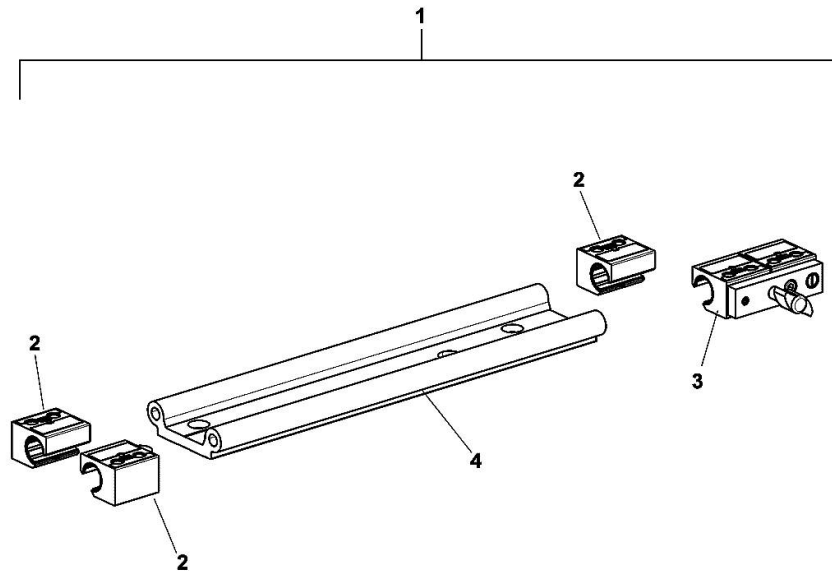

BRACKET FOR MULTIFUNCTION JOYSTICK

Fig.	P/n	QTY	Name
1	0.019.5483.4/20	1	bracket
2	0.900.1982.7	3	element
3	0.900.1982.8	1	Round guide element
4	0.000.0000.1		Manual lock
			cannot be supplied

0.019.5483.4/20

BRACKET FOR MULTIFUNCTION JOYSTICK

Fig.	P/n	QTY	Name
1	0.019.5483.4/30	1	guide
2	0.900.1982.7	3	element
3	0.900.1982.8	1	Round guide element
4	0.000.0000.1		Manual lock
			cannot be supplied

0.019.5483.4/30

Notes:

[6180 TTV AGROTRON -> WSXU470200LD50001] -> 50002

1.1	0.019.0502.2/10	1	cover
1.2	0.019.0501.2/20	1	cover
1.3	0.014.0007.4/20	1	control
1.4	0.019.7293.4	1	control
1.6	2.0342.101.3	6	screw m 5 x 12
1.7	04426679	3	screw m 5 x 20
1.8	04426681	2	screw m 5 x 45
1.9	0.021.7696.0D	1	support
1.10	0.019.7375.4	1	tube
1.11	2.0312.012.2	3	screw m 5 x 35