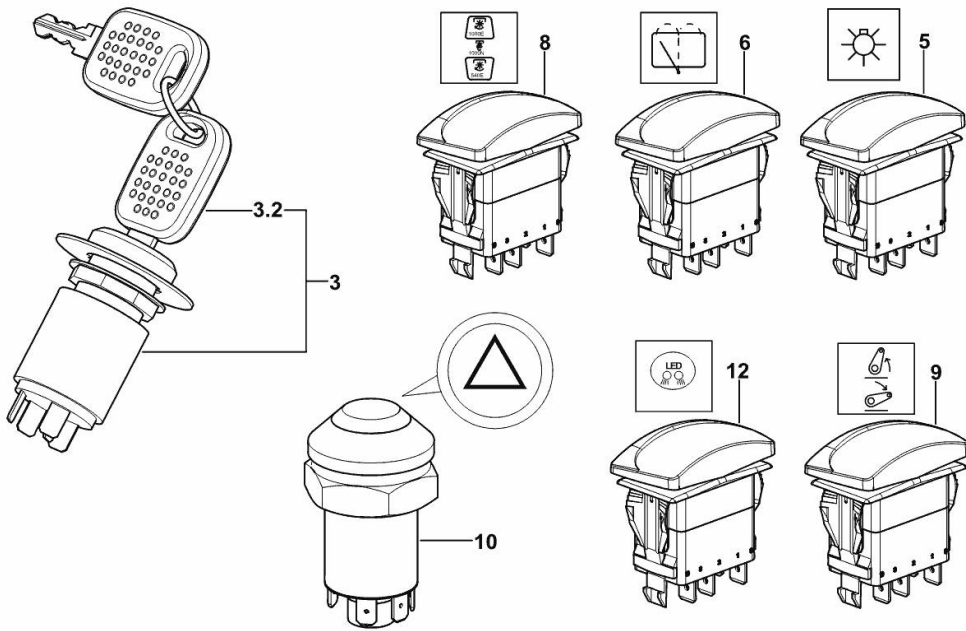

K9_V9184_05_0-A-002

SWITCHES / IGNITION BLOCK

Fig.	P/n	QTY	Name
------	-----	-----	------

Notes:

[6180 TTV AGROTRON -> WSXU470200LD50001] 50549 <-

3	0.015.0485.4	1	start device
3.2	2.7439.023.0	2	key
5	2.7659.376.0	1	switch
6	2.7659.382.0	1	switch
8	2.7659.380.0	1	switch
9	2.7659.379.0	1	switch
10	2.7659.411.0	1	push-button
12	2.7659.471.0	1	switch

K9_V7184_00_0-A-001

SWITCHES / IGNITION BLOCK

Fig.	P/n	QTY	Name
------	-----	-----	------

Notes:

[6180 TTV AGROTRON -> WSXU470200LD50001] -> 50544

3	0.015.0485.4	1	start device
3.2	2.7439.023.0	2	key
5	2.7659.376.0	1	switch
6	2.7659.382.0	1	switch
8	2.7659.380.0	1	switch
9	2.7659.379.0	1	switch
10	2.7659.411.0	1	push-button
12	2.7659.471.0	1	switch