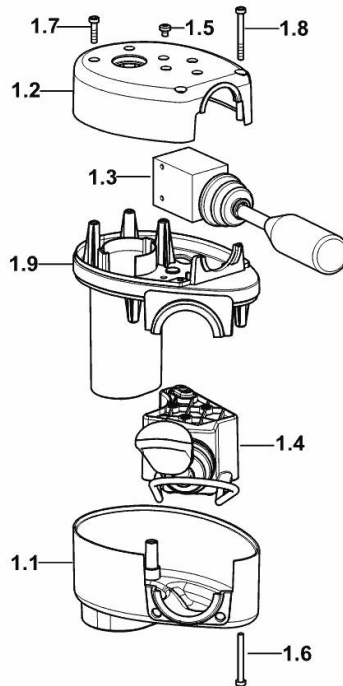

BRACKET FOR MULTIFUNCTION JOYSTICK

Fig.	P/n	QTY	Name
1	0.019.5483.4/30	1	guide
2	0.900.1982.7	3	element
3	0.900.1982.8	1	Round guide element
4	0.000.0000.1		Manual lock
			cannot be supplied

0.019.5483.4/30

6180 TTV AGROTRON -> WSXU470200LD50001

Section: L0 - ELECTRIC AL SYSTEM

Ref: L0.07.1 (1)

STEERING COLUMN SWITCH UNIT - REVERSING GEAR UNIT CONTROL

Fig.	P/n	QTY	Name
------	-----	-----	------

Notes:

[6180 TTV AGROTRON -> WSXU470200LD50001]

1.1	0.019.0502.2	1	front grille
1.2	0.019.0501.2	1	front grille
1.3	0.014.0007.4/20	1	control
1.4	0.018.7370.4	1	control ☞ 0.018.7370.4
1.5	04412779	3	screw m 5x6.5
1.6	2.0349.010.2	3	screw m 5x10
1.7	04426679	3	screw m 5 x 20
1.8	04426681	5	screw m 5 x 45
1.9	0.019.2410.0	1	support

Notes:

[6180 TTV AGROTRON -> WSXU470200LD50001] -> 50002

1.1	0.019.0502.2/10	1	cover
1.2	0.019.0501.2/20	1	cover
1.3	0.014.0007.4/20	1	control
1.4	0.019.7293.4	1	control
1.6	2.0342.101.3	6	screw m 5 x 12
1.7	04426679	3	screw m 5 x 20
1.8	04426681	2	screw m 5 x 45
1.9	0.021.7696.0D	1	support
1.10	0.019.7375.4	1	tube
1.11	2.0312.012.2	3	screw m 5 x 35