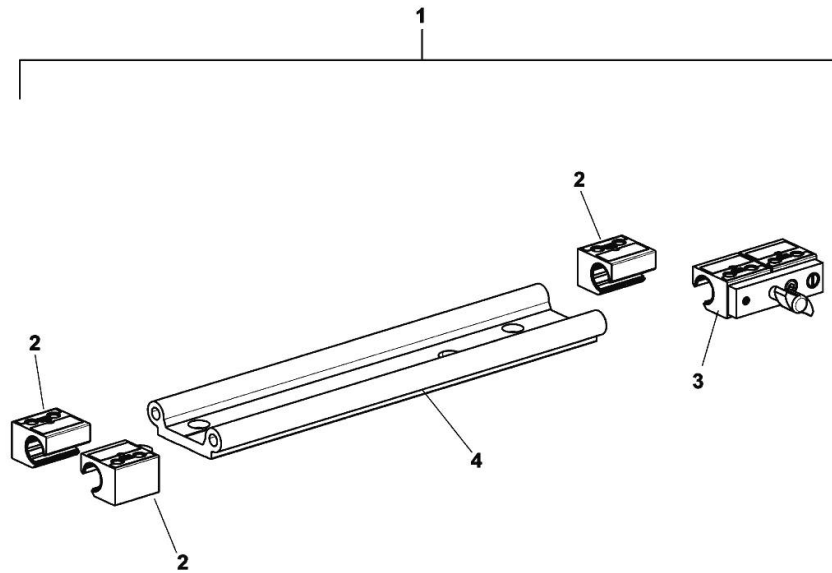

BRACKET FOR MULTIFUNCTION JOYSTICK

Fig.	P/n	QTY	Name
1	0.019.5483.4/20	1	bracket
2	0.900.1982.7	3	element
3	0.900.1982.8	1	Round guide element
4	0.000.0000.1		Manual lock
			cannot be supplied

0.019.5483.4/20

BRACKET FOR MULTIFUNCTION JOYSTICK

Fig.	P/n	QTY	Name
1	0.019.5483.4/30	1	guide
2	0.900.1982.7	3	element
3	0.900.1982.8	1	Round guide element
4	0.000.0000.1		Manual lock
			cannot be supplied

0.019.5483.4/30

Notes:

[6180 TTV AGROTRON -> WSXU470200LD50001] -> 50002

1.1	0.019.0502.2/10	1	cover
1.2	0.019.0501.2/20	1	cover
1.3	0.014.0007.4/20	1	control
1.4	0.019.7293.4	1	control
1.6	2.0342.101.3	6	screw m 5 x 12
1.7	04426679	3	screw m 5 x 20
1.8	04426681	2	screw m 5 x 45
1.9	0.021.7696.0D	1	support
1.10	0.019.7375.4	1	tube
1.11	2.0312.012.2	3	screw m 5 x 35