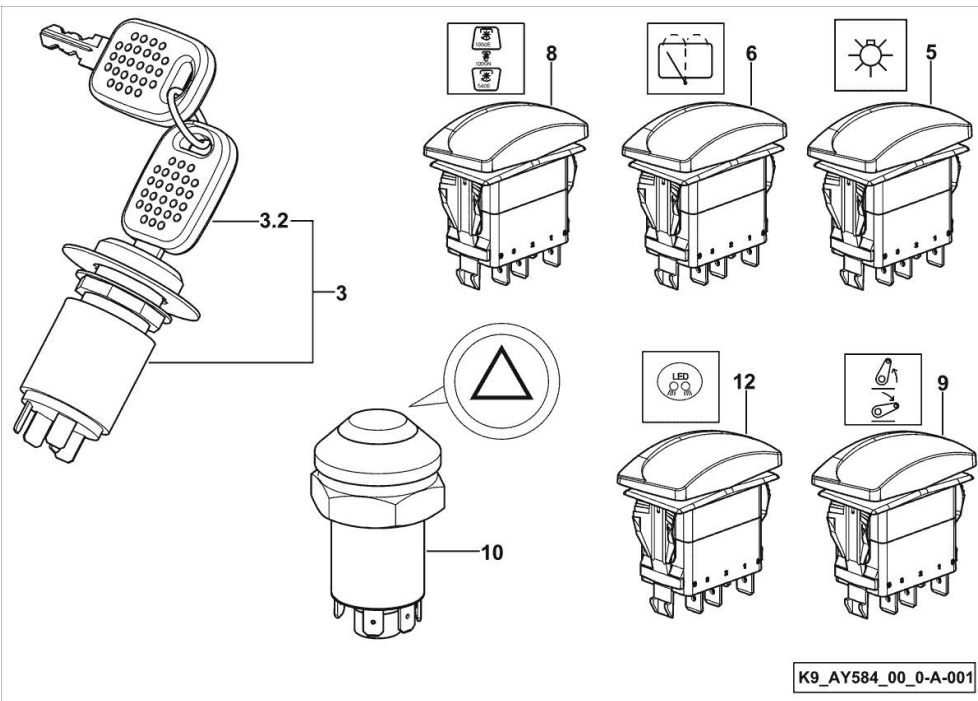

K9_V9184_05_0-A-002

SWITCHES / IGNITION BLOCK

Fig.	P/n	QTY	Name
------	-----	-----	------

Notes:

[6180 TTV AGROTRON -> WSXU470200LD50001] 50549 <-

3	0.015.0485.4	1	start device
3.2	2.7439.023.0	2	key
5	2.7659.376.0	1	switch
6	2.7659.382.0	1	switch
8	2.7659.380.0	1	switch
9	2.7659.379.0	1	switch
10	2.7659.411.0	1	push-button
12	2.7659.471.0	1	switch

K9_V7184_00_0-A-001

SWITCHES / IGNITION BLOCK

Fig.	P/n	QTY	Name
------	-----	-----	------

Notes:

[6180 TTV AGROTRON -> WSXU470200LD50001] -> 50544

3	0.015.0485.4	1	start device
3.2	2.7439.023.0	2	key
5	2.7659.376.0	1	switch
6	2.7659.382.0	1	switch
8	2.7659.380.0	1	switch
9	2.7659.379.0	1	switch
10	2.7659.411.0	1	push-button
12	2.7659.471.0	1	switch