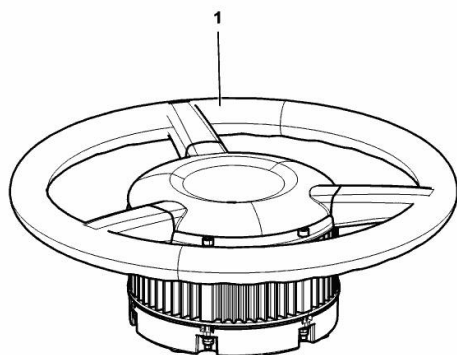

6190 TTV AGROTRON -> WSXW090200LD50001

Section: G0 - BODYWORK - CAB

Ref: G0.13.5 (1)

STEERING WHEEL AGROSKY

Fig.	P/n	QTY	Name

Notes:

- FOR TYPES WITH AGROSKY AS (ASSISTED STEERING) SYSTEM [6190 TTV AGROTRON ->WSXW090200LD50001]

1	0.020.5995.4	1	aftermarket kit AGROSKY

K9_V9163_40_0-A-001