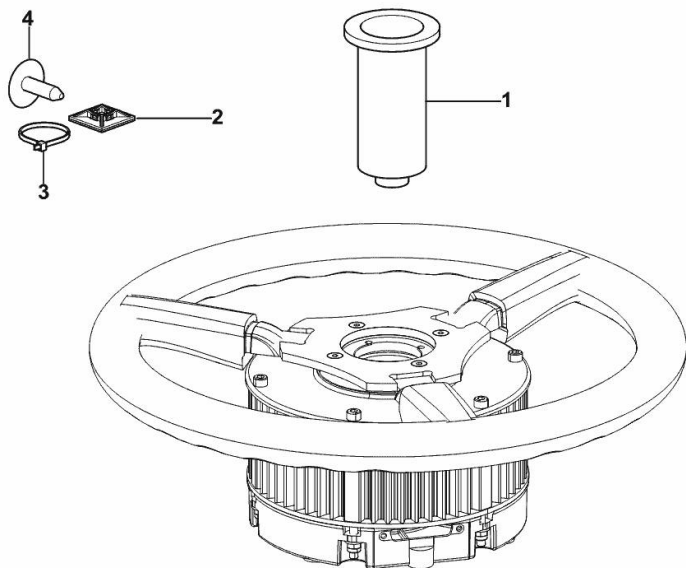

K9_11344_20_0-A-001

ELECTRONIC ACCELERATOR CONTROL

Fig.	P/n	QTY	Name
------	-----	-----	------

Notes:

[6190 TTV AGROTRON ->WSXW090200LD50001]

1	0.012.6571.4/60	1	accel. pedal
1.1	0.010.8694.2/30	1	box
1.2	0.019.2583.0	1	cover
1.3	0.019.0829.0	1	lever
1.4	2.4099.115.2/30	1	spring
1.5	2.0399.272.2	1	screw m 5
1.6	2.0363.105.2	4	screw m 4
1.7	0.011.6578.0	1	lever
1.8	04429390/10	1	sensor
1.9	2.0332.211.3	2	screw m 4 x 40
1.10	2.1310.028.2	2	flat washer
1.11	0.011.6028.0/20	1	pin
1.12	2.1410.001.1	1	circlip 10
1.13	2.1699.492.2/20	1	pin
1.14	2.4099.134.2	1	spring
1.15	0.011.3791.0	1	clip
1.16	2.2841.010.0	1	bushing 6x8x6
1.17	2.2841.034.0	1	bushing 10x12x7
1.18	2.2841.071.0	1	bushing 16x18x12
1.19	2.2841.043.0	1	bushing 12 x 14 x 15
1.20	2.2840.042.0	1	bushing 12x14x20
1.21	0.019.3267.0	1	rubber plug
1.23	2.1599.044.2	1	shoulder ring
2	0.010.8696.2/20	1	accel. pedal
3	2.0512.204.7	1	grub screw m 8 p.1.25 x 12
4	2.0312.216.2	3	screw m 8 p.1.25x50
5	2.1142.011.2	3	insert m 8
6	2.1474.009.2	3	spring washer 8

6190 TTV AGROTRON -> WSXW090200LD50001

Section: G0 - BODYWORK - CAB

Ref: G0.13.5 (1)

STEERING WHEEL AGROSKY

Fig.	P/n	QTY	Name
------	-----	-----	------

Notes:

- FOR TYPES WITH AGROSKY AS (ASSISTED STEERING) SYSTEM [6190 TTV AGROTRON ->WSXW090200LD50001]

1	0.020.5995.4	1	aftermarket kit AGROSKY
---	--------------	---	-------------------------

K9_V9163_40_0-A-001

ADAPTER

Fig.	P/n	QTY	Name
------	-----	-----	------

Notes:

- FOR TYPES WITH AGROSKY AS (ASSISTED STEERING) SYSTEM [6190 TTV AGROTRON
->WSXW090200LD50001]

1	0.020.6293.4	1	adapter
2	0.012.6105.0	4	stop
3	2.6852.001.0	10	clamp 99 x 2.5
4	01175900	4	plug

K9_V9163_41_0-A-001

FASTENINGS - AGROSKY

Fig.	P/n	QTY	Name
------	-----	-----	------

Notes:

- FOR TYPES WITH AGROSKY AS (ASSISTED STEERING) SYSTEM [6190 TTV AGROTRON ->WSXW090200LD50001]