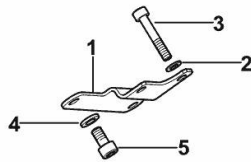

1	0.020.6293.4	1	adapter
2	0.012.6105.0	4	stop
3	2.6852.001.0	10	clamp 99 x 2.5
4	01175900	4	plug

K9_V9163_41_0-A-001

FASTENINGS - AGROSKY

Fig.	P/n	QTY	Name
------	-----	-----	------

Notes:

- FOR TYPES WITH AGROSKY AS (ASSISTED STEERING) SYSTEM [6190 TTV AGROTRON ->WSXW090200LD50001]

1	0.020.9556.0	1	bracket
2	2.1310.001.3	2	washer 5.3 x 10
3	2.0312.010.3	2	screw m 5 x 30
4	2.1310.002.3	2	flat washer 6.4 x 12 x 1.6
5	2.0312.102.3	2	screw m 6 x 12

K9_V8771_67_0-B-001

Buy Now

Our support email: