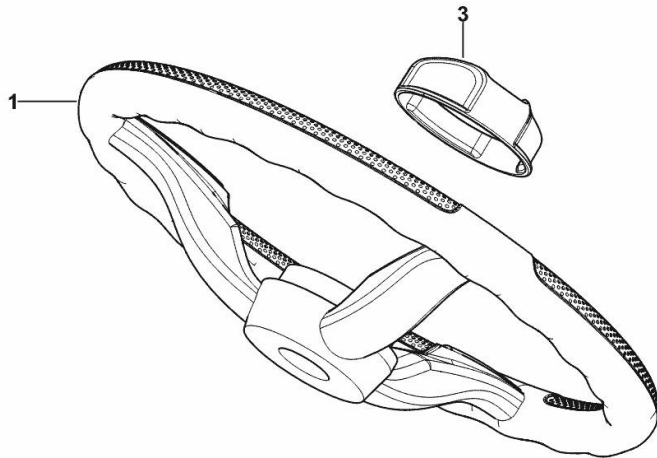

K9_11344_20_0-A-001

ELECTRONIC ACCELERATOR CONTROL

Fig.	P/n	QTY	Name
------	-----	-----	------

Notes:

[6190 TTV AGROTRON ->WSXW090200LD50001]

1	0.012.6571.4/60	1	accel. pedal
1.1	0.010.8694.2/30	1	box
1.2	0.019.2583.0	1	cover
1.3	0.019.0829.0	1	lever
1.4	2.4099.115.2/30	1	spring
1.5	2.0399.272.2	1	screw m 5
1.6	2.0363.105.2	4	screw m 4
1.7	0.011.6578.0	1	lever
1.8	04429390/10	1	sensor
1.9	2.0332.211.3	2	screw m 4 x 40
1.10	2.1310.028.2	2	flat washer
1.11	0.011.6028.0/20	1	pin
1.12	2.1410.001.1	1	circlip 10
1.13	2.1699.492.2/20	1	pin
1.14	2.4099.134.2	1	spring
1.15	0.011.3791.0	1	clip
1.16	2.2841.010.0	1	bushing 6x8x6
1.17	2.2841.034.0	1	bushing 10x12x7
1.18	2.2841.071.0	1	bushing 16x18x12
1.19	2.2841.043.0	1	bushing 12 x 14 x 15
1.20	2.2840.042.0	1	bushing 12x14x20
1.21	0.019.3267.0	1	rubber plug
1.23	2.1599.044.2	1	shoulder ring
2	0.010.8696.2/20	1	accel. pedal
3	2.0512.204.7	1	grub screw m 8 p.1.25 x 12
4	2.0312.216.2	3	screw m 8 p.1.25x50
5	2.1142.011.2	3	insert m 8
6	2.1474.009.2	3	spring washer 8

STEERING WHEEL

Fig.	P/n	QTY	Name
------	-----	-----	------

Notes:

[6190 TTV AGROTRON ->WSXW090200LD50001]

1	0.019.6632.4	1	steering wheel
3	0.019.2408.2/10	1	knob

K9_V8761_00_0-A-002

6190 TTV AGROTRON -> WSXW090200LD50001

Section: G0 - BODYWORK - CAB

Ref: G0.13.4 (1)

STEERING CONTROL

Fig.	P/n	QTY	Name
------	-----	-----	------

Notes:

[6190 TTV AGROTRON ->WSXW090200LD50001]

1	0.019.0481.0/10	1	plug
2	0.019.0483.3	1	handle

K9_V8761_01_0-A-001