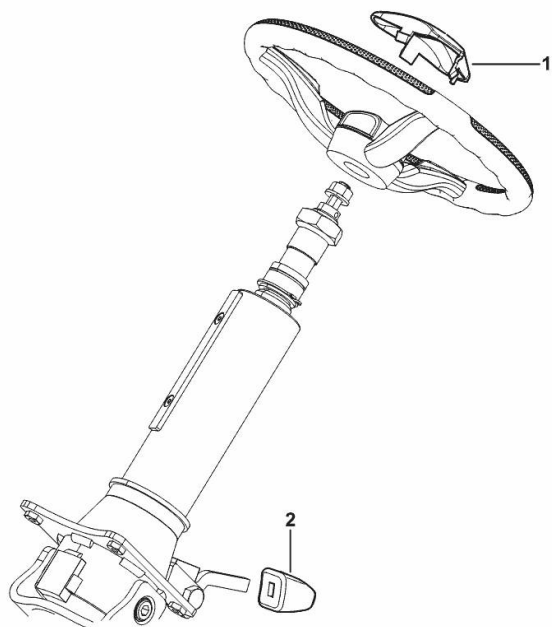

K9_11344_20_0-A-001

ELECTRONIC ACCELERATOR CONTROL

Fig.	P/n	QTY	Name
------	-----	-----	------

Notes:

[6190 TTV AGROTRON ->WSXW090200LD50001]

1	0.012.6571.4/60	1	accel. pedal
1.1	0.010.8694.2/30	1	box
1.2	0.019.2583.0	1	cover
1.3	0.019.0829.0	1	lever
1.4	2.4099.115.2/30	1	spring
1.5	2.0399.272.2	1	screw m 5
1.6	2.0363.105.2	4	screw m 4
1.7	0.011.6578.0	1	lever
1.8	04429390/10	1	sensor
1.9	2.0332.211.3	2	screw m 4 x 40
1.10	2.1310.028.2	2	flat washer
1.11	0.011.6028.0/20	1	pin
1.12	2.1410.001.1	1	circlip 10
1.13	2.1699.492.2/20	1	pin
1.14	2.4099.134.2	1	spring
1.15	0.011.3791.0	1	clip
1.16	2.2841.010.0	1	bushing 6x8x6
1.17	2.2841.034.0	1	bushing 10x12x7
1.18	2.2841.071.0	1	bushing 16x18x12
1.19	2.2841.043.0	1	bushing 12 x 14 x 15
1.20	2.2840.042.0	1	bushing 12x14x20
1.21	0.019.3267.0	1	rubber plug
1.23	2.1599.044.2	1	shoulder ring
2	0.010.8696.2/20	1	accel. pedal
3	2.0512.204.7	1	grub screw m 8 p.1.25 x 12
4	2.0312.216.2	3	screw m 8 p.1.25x50
5	2.1142.011.2	3	insert m 8
6	2.1474.009.2	3	spring washer 8

STEERING WHEEL

Fig.	P/n	QTY	Name
------	-----	-----	------

Notes:

[6190 TTV AGROTRON ->WSXW090200LD50001]

1	0.019.6632.4	1	steering wheel
3	0.019.2408.2/10	1	knob

K9_V8761_00_0-A-002

6190 TTV AGROTRON -> WSXW090200LD50001

Section: G0 - BODYWORK - CAB

Ref: G0.13.4 (1)

STEERING CONTROL

Fig.	P/n	QTY	Name
------	-----	-----	------

Notes:

[6190 TTV AGROTRON ->WSXW090200LD50001]

1	0.019.0481.0/10	1	plug
2	0.019.0483.3	1	handle

K9_V8761_01_0-A-001

6190 TTV AGROTRON -> WSXW090200LD50001

Section: G0 - BODYWORK - CAB

Ref: G0.13.5 (1)

STEERING WHEEL AGROSKY

Fig.	P/n	QTY	Name
------	-----	-----	------

Notes:

- FOR TYPES WITH AGROSKY AS (ASSISTED STEERING) SYSTEM [6190 TTV AGROTRON ->WSXW090200LD50001]