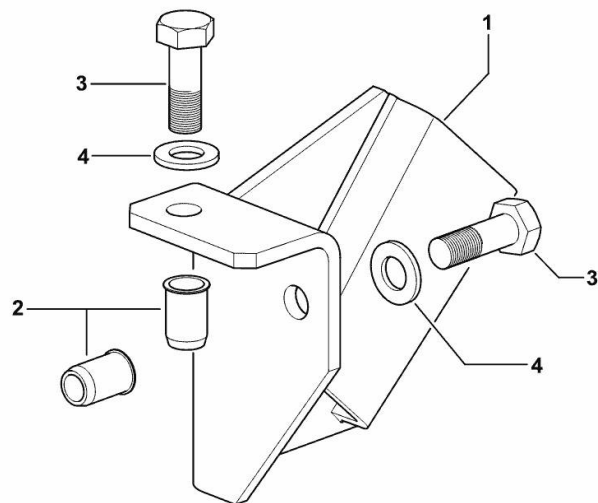

HANDBRAKE SUPPORT FOR TRAILER

Fig.	P/n	QTY	Name
------	-----	-----	------

Notes:

- ITALY [6190 TTV AGROTRON ->WSXW090200LD50001]

1	0.011.4447.2	1	support
2	2.1142.012.2	2	insert m10
3	2.0112.311.2	2	screw m 10 p.1.5 x 30
4	2.1475.003.2	2	washer 10

K9_11344_20_0-A-001

ELECTRONIC ACCELERATOR CONTROL

Fig.	P/n	QTY	Name
------	-----	-----	------

Notes:

[6190 TTV AGROTRON ->WSXW090200LD50001]

1	0.012.6571.4/60	1	accel. pedal
1.1	0.010.8694.2/30	1	box
1.2	0.019.2583.0	1	cover
1.3	0.019.0829.0	1	lever
1.4	2.4099.115.2/30	1	spring
1.5	2.0399.272.2	1	screw m 5
1.6	2.0363.105.2	4	screw m 4
1.7	0.011.6578.0	1	lever
1.8	04429390/10	1	sensor
1.9	2.0332.211.3	2	screw m 4 x 40
1.10	2.1310.028.2	2	flat washer
1.11	0.011.6028.0/20	1	pin
1.12	2.1410.001.1	1	circlip 10
1.13	2.1699.492.2/20	1	pin
1.14	2.4099.134.2	1	spring
1.15	0.011.3791.0	1	clip
1.16	2.2841.010.0	1	bushing 6x8x6
1.17	2.2841.034.0	1	bushing 10x12x7
1.18	2.2841.071.0	1	bushing 16x18x12
1.19	2.2841.043.0	1	bushing 12 x 14 x 15
1.20	2.2840.042.0	1	bushing 12x14x20
1.21	0.019.3267.0	1	rubber plug
1.23	2.1599.044.2	1	shoulder ring
2	0.010.8696.2/20	1	accel. pedal
3	2.0512.204.7	1	grub screw m 8 p.1.25 x 12
4	2.0312.216.2	3	screw m 8 p.1.25x50
5	2.1142.011.2	3	insert m 8
6	2.1474.009.2	3	spring washer 8

STEERING WHEEL

Fig.	P/n	QTY	Name
------	-----	-----	------

Notes:

[6190 TTV AGROTRON ->WSXW090200LD50001]

1	0.019.6632.4	1	steering wheel
3	0.019.2408.2/10	1	knob

K9_V8761_00_0-A-002

6190 TTV AGROTRON -> WSXW090200LD50001

Section: G0 - BODYWORK - CAB

Ref: G0.13.4 (1)

STEERING CONTROL

Fig.	P/n	QTY	Name
------	-----	-----	------

Notes:

[6190 TTV AGROTRON ->WSXW090200LD50001]

1	0.019.0481.0/10	1	plug
2	0.019.0483.3	1	handle

K9_V8761_01_0-A-001