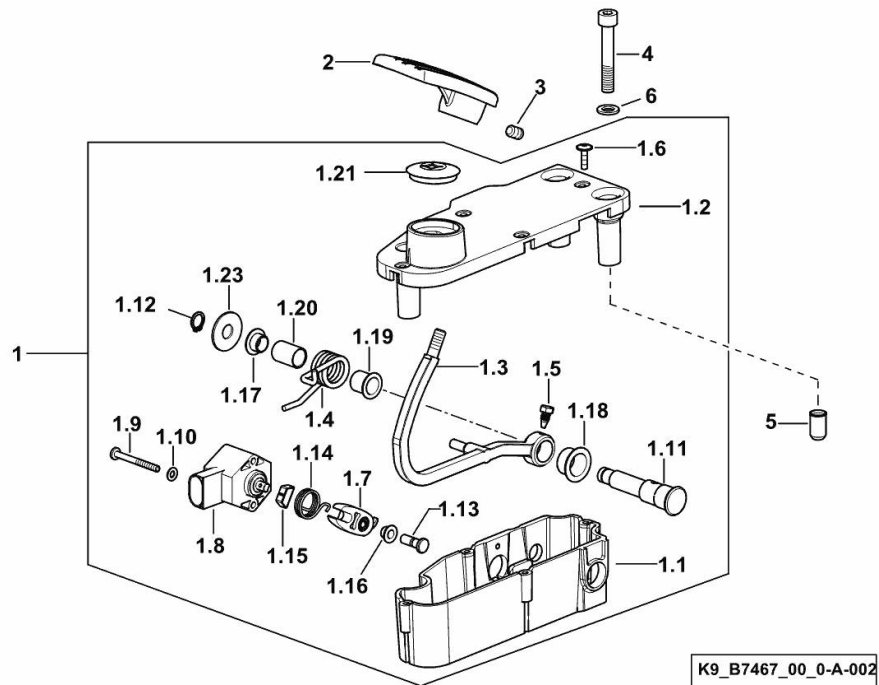

HANDBRAKE SUPPORT FOR TRAILER

Fig.	P/n	QTY	Name
------	-----	-----	------

Notes:

- ITALY [6190 TTV AGROTRON ->WSXW090200LD50001]

1	0.011.4447.2	1	support
2	2.1142.012.2	2	insert m10
3	2.0112.311.2	2	screw m 10 p.1.5 x 30
4	2.1475.003.2	2	washer 10

K9_11344_20_0-A-001

ELECTRONIC ACCELERATOR CONTROL

Fig.	P/n	QTY	Name
------	-----	-----	------

Notes:

[6190 TTV AGROTRON ->WSXW090200LD50001]

1	0.012.6571.4/60	1	accel. pedal
1.1	0.010.8694.2/30	1	box
1.2	0.019.2583.0	1	cover
1.3	0.019.0829.0	1	lever
1.4	2.4099.115.2/30	1	spring
1.5	2.0399.272.2	1	screw m 5
1.6	2.0363.105.2	4	screw m 4
1.7	0.011.6578.0	1	lever
1.8	04429390/10	1	sensor
1.9	2.0332.211.3	2	screw m 4 x 40
1.10	2.1310.028.2	2	flat washer
1.11	0.011.6028.0/20	1	pin
1.12	2.1410.001.1	1	circlip 10
1.13	2.1699.492.2/20	1	pin
1.14	2.4099.134.2	1	spring
1.15	0.011.3791.0	1	clip
1.16	2.2841.010.0	1	bushing 6x8x6
1.17	2.2841.034.0	1	bushing 10x12x7
1.18	2.2841.071.0	1	bushing 16x18x12
1.19	2.2841.043.0	1	bushing 12 x 14 x 15
1.20	2.2840.042.0	1	bushing 12x14x20
1.21	0.019.3267.0	1	rubber plug
1.23	2.1599.044.2	1	shoulder ring
2	0.010.8696.2/20	1	accel. pedal
3	2.0512.204.7	1	grub screw m 8 p.1.25 x 12
4	2.0312.216.2	3	screw m 8 p.1.25x50
5	2.1142.011.2	3	insert m 8
6	2.1474.009.2	3	spring washer 8

STEERING WHEEL

Fig.	P/n	QTY	Name
------	-----	-----	------

Notes:

[6190 TTV AGROTRON ->WSXW090200LD50001]

1	0.019.6632.4	1	steering wheel
3	0.019.2408.2/10	1	knob

K9_V8761_00_0-A-002

6190 TTV AGROTRON -> WSXW090200LD50001

Section: G0 - BODYWORK - CAB

Ref: G0.13.4 (1)

STEERING CONTROL

Fig.	P/n	QTY	Name
------	-----	-----	------

Notes:

[6190 TTV AGROTRON ->WSXW090200LD50001]

1	0.019.0481.0/10	1	plug
2	0.019.0483.3	1	handle

K9_V8761_01_0-A-001