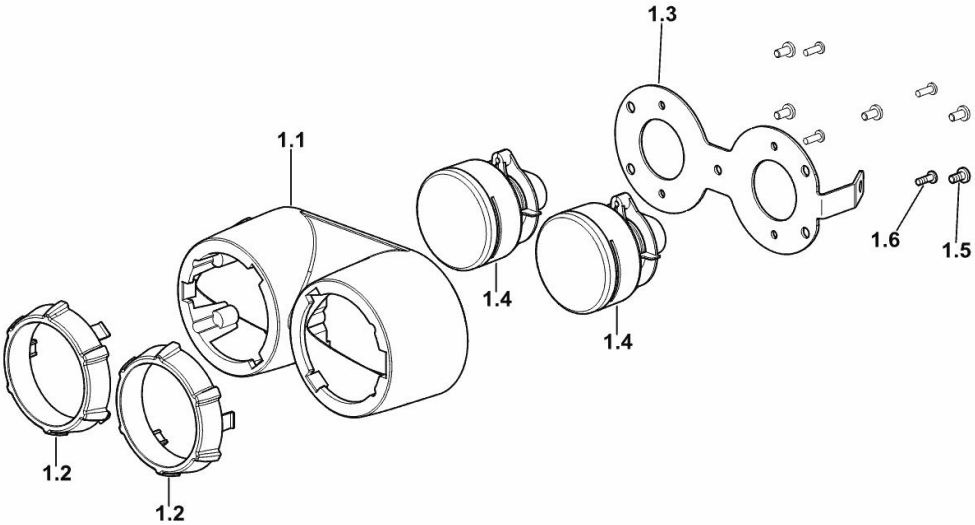

K9_V8785_10_0-A-001

FRONT SIDELIGHTS AND TURN INDICATORS

Fig.	P/n	QTY	Name
------	-----	-----	------

Notes:

[7230 TTV Agrottron ->WSXV870400LD50010] -> 50280

1.1	0.019.1330.2/10	2	support
1.2	0.019.1322.0/10	4	ring nut
1.3	0.019.1329.0	2	lamp support
1.4	2.8059.039.0	2	headlight - SIDELIGHTS ☞ 2.8059.039.0
1.5	2.8059.530.0	2	headlight - DIRECTION INDICATOR LIGHTS ☞ 2.8059.530.0 ☞ 2.8059.530.0
1.6	2.0330.303.2	10	screw m 5x10
1.7	2.0361.407.2	8	screw 4 x 12

K9_V8785_10_0-A-002

FRONT DIRECTION INDICATOR LIGHTS SX/LH/LI - DX/RH/RE

Fig.	P/n	QTY	Name
------	-----	-----	------

Notes:

- EXPORT U.S.A. [7230 TTV Agrottron ->WSXV870400LD50010]

1	0.020.1202.0	2	support
2	2.1310.006.2	4	flat washer 10.5x21
3	2.1120.006.2	2	nut m 10 p.1.5
4	2.0112.315.2	2	screw m 10 p.1.5 x 40
5	2.1120.002.2	4	self-locking nut m 5
6	2.1310.001.2	4	flat washer 5.3 x 10
7	2.8059.535.0	2	lamp
			☞ 2.8059.535.0

K9_V8771_48_0-A-001

FRONT SIDELIGHTS

Fig.	P/n	QTY	Name
------	-----	-----	------

Notes:
 - EXPORT U.S.A. [7230 TTV Agrottron ->WSXV870400LD50010] 50220 <-

1	2.8059.039.0	4	headlight  2.8059.039.0
---	--------------	---	---

K9_V3585_10_0-A-001

FRONT SIDELIGHTS

Fig.	P/n	QTY	Name
------	-----	-----	------

Notes:

- EXPORT U.S.A. [7230 TTV Agrottron ->WSXV870400LD50010] -> 50287

1.1	0.019.1330.2/10	1	support
1.2	0.019.1322.0/10	2	ring nut
1.3	0.019.1329.0	1	lamp support
1.4	2.8059.039.0	2	headlight ☞ 2.8059.039.0
1.5	2.0330.303.2	5	screw m 5x10
1.6	2.0361.407.2	4	screw 4 x 12