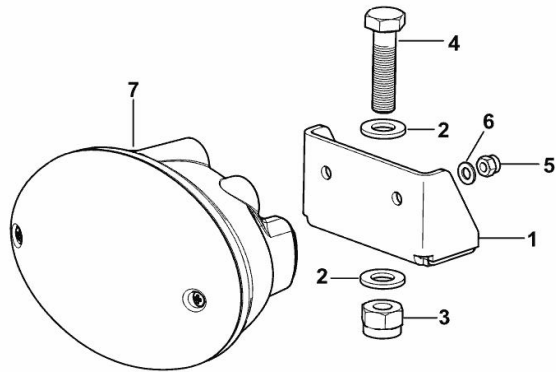

K9_V8785_10_0-A-001

FRONT SIDELIGHTS AND TURN INDICATORS

Fig.	P/n	QTY	Name
------	-----	-----	------

Notes:

[7230 TTV Agrottron ->WSXV870400LD50010] -> 50280

1.1	0.019.1330.2/10	2	support
1.2	0.019.1322.0/10	4	ring nut
1.3	0.019.1329.0	2	lamp support
1.4	2.8059.039.0	2	headlight - SIDELIGHTS ☞ 2.8059.039.0
1.5	2.8059.530.0	2	headlight - DIRECTION INDICATOR LIGHTS ☞ 2.8059.530.0 ☞ 2.8059.530.0
1.6	2.0330.303.2	10	screw m 5x10
1.7	2.0361.407.2	8	screw 4 x 12

K9_V8785_10_0-A-002

FRONT DIRECTION INDICATOR LIGHTS SX/LH/LI - DX/RH/RE

Fig.	P/n	QTY	Name
------	-----	-----	------

Notes:

- EXPORT U.S.A. [7230 TTV Agrottron ->WSXV870400LD50010]

1	0.020.1202.0	2	support
2	2.1310.006.2	4	flat washer 10.5x21
3	2.1120.006.2	2	nut m 10 p.1.5
4	2.0112.315.2	2	screw m 10 p.1.5 x 40
5	2.1120.002.2	4	self-locking nut m 5
6	2.1310.001.2	4	flat washer 5.3 x 10
7	2.8059.535.0	2	lamp
			☞ 2.8059.535.0

K9_V3585_10_0-A-001

FRONT SIDELIGHTS

Fig.	P/n	QTY	Name
------	-----	-----	------

Notes:

- EXPORT U.S.A. [7230 TTV Agrottron ->WSXV870400LD50010] -> 50287

1.1	0.019.1330.2/10	1	support
1.2	0.019.1322.0/10	2	ring nut
1.3	0.019.1329.0	1	lamp support
1.4	2.8059.039.0	2	headlight ☞ 2.8059.039.0
1.5	2.0330.303.2	5	screw m 5x10
1.6	2.0361.407.2	4	screw 4 x 12