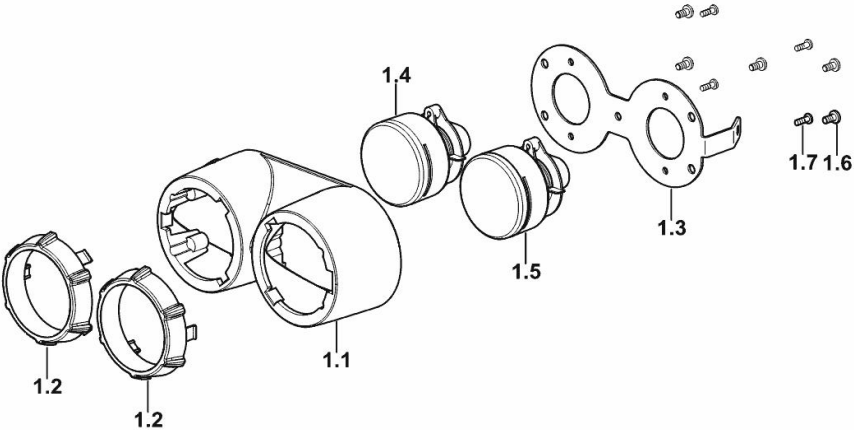

Fig.	P/n	QTY	Name
------	-----	-----	------

Notes:

[7230 TTV Agrottron ->WSXV870400LD50010] 50279 <-

1	2.8059.039.0	2	headlight - SIDELIGHTS ☞ 2.8059.039.0
2	2.8059.530.0	2	headlight - DIRECTION INDICATOR LIGHTS ☞ 2.8059.530.0 ☞ 2.8059.530.0

K9_V8785_10_0-A-001

FRONT SIDELIGHTS AND TURN INDICATORS

Fig.	P/n	QTY	Name
------	-----	-----	------

Notes:

[7230 TTV Agrottron ->WSXV870400LD50010] -> 50280

1.1	0.019.1330.2/10	2	support
1.2	0.019.1322.0/10	4	ring nut
1.3	0.019.1329.0	2	lamp support
1.4	2.8059.039.0	2	headlight - SIDELIGHTS ☞ 2.8059.039.0
1.5	2.8059.530.0	2	headlight - DIRECTION INDICATOR LIGHTS ☞ 2.8059.530.0 ☞ 2.8059.530.0
1.6	2.0330.303.2	10	screw m 5x10
1.7	2.0361.407.2	8	screw 4 x 12

K9_V8785_10_0-A-002

FRONT DIRECTION INDICATOR LIGHTS SX/LH/LI - DX/RH/RE

Fig.	P/n	QTY	Name
------	-----	-----	------

Notes:

- EXPORT U.S.A. [7230 TTV Agrottron ->WSXV870400LD50010]

1	0.020.1202.0	2	support
2	2.1310.006.2	4	flat washer 10.5x21
3	2.1120.006.2	2	nut m 10 p.1.5
4	2.0112.315.2	2	screw m 10 p.1.5 x 40
5	2.1120.002.2	4	self-locking nut m 5
6	2.1310.001.2	4	flat washer 5.3 x 10
7	2.8059.535.0	2	lamp
			☞ 2.8059.535.0

K9_V3585_10_0-A-001

FRONT SIDELIGHTS

Fig.	P/n	QTY	Name
------	-----	-----	------

Notes:

- EXPORT U.S.A. [7230 TTV Agrottron ->WSXV870400LD50010] -> 50287

1.1	0.019.1330.2/10	1	support
1.2	0.019.1322.0/10	2	ring nut
1.3	0.019.1329.0	1	lamp support
1.4	2.8059.039.0	2	headlight ☞ 2.8059.039.0
1.5	2.0330.303.2	5	screw m 5x10
1.6	2.0361.407.2	4	screw 4 x 12