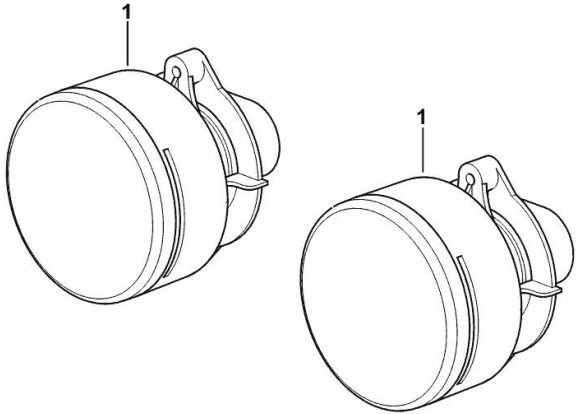

FRONT SIDELIGHTS

Fig.	P/n	QTY	Name

Notes:
- EXPORT U.S.A. [7230 TTV Agrottron ->WSXV870400LD50010] 50220 <-

1	2.8059.039.0	4	headlight 2.8059.039.0

K9_V3585_10_0-A-001