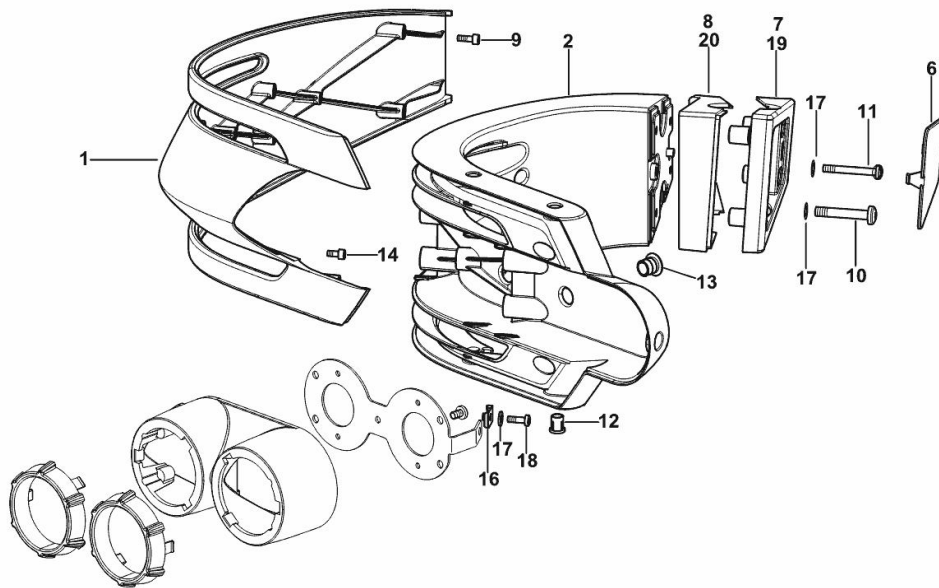

HEADLIGHT SUPPORTS

Fig.	P/n	QTY	Name
------	-----	-----	------

Notes:

[7230 TTV Agrottron ->WSXV870400LD50010] -> 50280

1	0.019.1328.2/10	2	left hand arm
2	0.019.1336.2	2	left hand arm
6	0.019.1325.0/10	2	cover
7	0.019.1326.0/10	1	shield dx/rh/re
8	0.019.6543.0	1	shield
9	2.0312.103.2	12	screw m 6 p.1 x 14
10	2.0312.122.2	8	screw m 6 p.1x80
11	2.0312.118.2	2	screw m 6 p.1 x 60
12	0.019.1337.0	8	plug
13	04419040	4	plug
14	2.0312.101.2	4	screw m 6 p.1 x 10
16	2.6999.077.0	2	special nut m 5
17	2.1310.002.2	12	flat washer 6.4x12.5
18	2.0330.306.2	2	screw m 5 x 16
19	0.019.1333.0/10	1	shield sx/lh/li
20	0.019.6544.0	1	shield

Fig.	P/n	QTY	Name
------	-----	-----	------

Notes:

[7230 TTV Agrottron ->WSXV870400LD50010] 50279 <-

1	2.8059.039.0	2	headlight - SIDELIGHTS ☞ 2.8059.039.0
2	2.8059.530.0	2	headlight - DIRECTION INDICATOR LIGHTS ☞ 2.8059.530.0 ☞ 2.8059.530.0

K9_V8785_10_0-A-001

FRONT SIDELIGHTS AND TURN INDICATORS

Fig.	P/n	QTY	Name
------	-----	-----	------

Notes:

[7230 TTV Agrottron ->WSXV870400LD50010] -> 50280

1.1	0.019.1330.2/10	2	support
1.2	0.019.1322.0/10	4	ring nut
1.3	0.019.1329.0	2	lamp support
1.4	2.8059.039.0	2	headlight - SIDELIGHTS ☞ 2.8059.039.0
1.5	2.8059.530.0	2	headlight - DIRECTION INDICATOR LIGHTS ☞ 2.8059.530.0 ☞ 2.8059.530.0
1.6	2.0330.303.2	10	screw m 5x10
1.7	2.0361.407.2	8	screw 4 x 12

K9_V8785_10_0-A-002

FRONT DIRECTION INDICATOR LIGHTS SX/LH/LI - DX/RH/RE

Fig.	P/n	QTY	Name
------	-----	-----	------

Notes:

- EXPORT U.S.A. [7230 TTV Agrottron ->WSXV870400LD50010]

1	0.020.1202.0	2	support
2	2.1310.006.2	4	flat washer 10.5x21
3	2.1120.006.2	2	nut m 10 p.1.5
4	2.0112.315.2	2	screw m 10 p.1.5 x 40
5	2.1120.002.2	4	self-locking nut m 5
6	2.1310.001.2	4	flat washer 5.3 x 10
7	2.8059.535.0	2	lamp
			☞ 2.8059.535.0