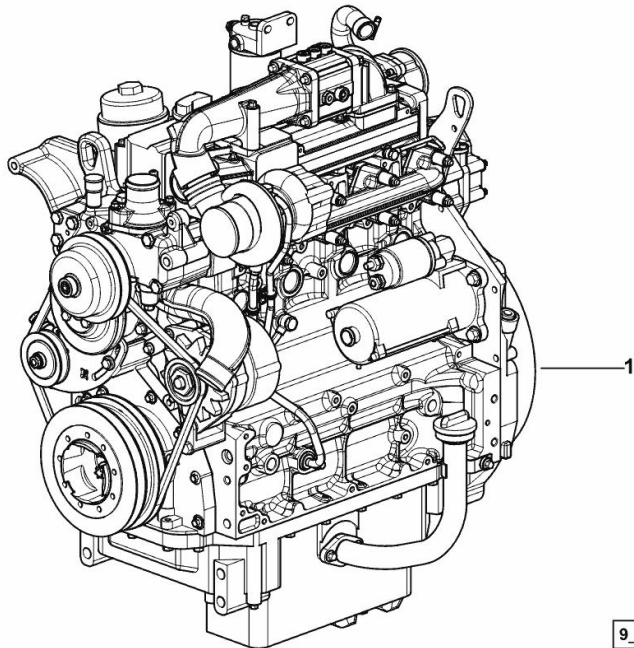

ENGINE

Fig.	P/n	QTY	Name

Notes:

- EXPORT U.S.A. [Agrofarm 85 -> 5001]

1	25007903	1	engine ON ORDERING PLEASE ENGINE NO. REQUIRED

9_N9119_04_0-A-001