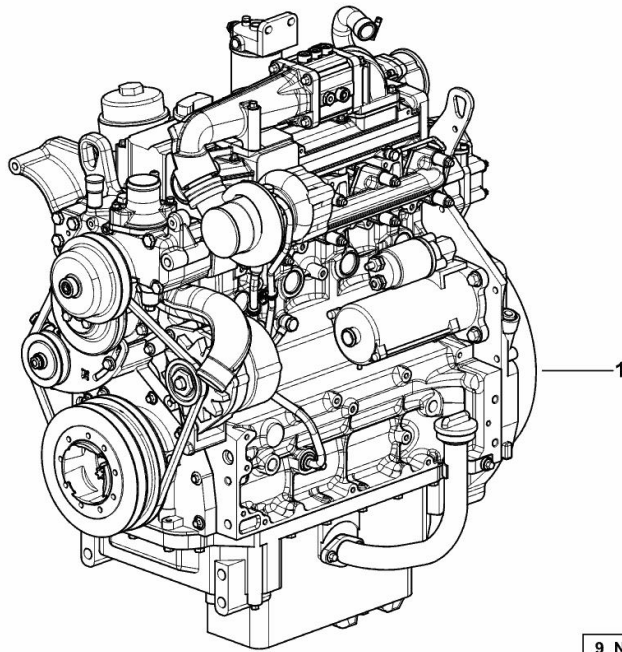

Section: B0 - ENGINE

ENGINE

Fig.	P/n	QTY	Name
------	-----	-----	------

Notes:

[Agrofarm 85 -> 5001]

1	25007771	1	engine ON ORDERING PLEASE ENGINE NO. REQUIRED
---	----------	---	---

9_N9119_02_0-A-001

ENGINE

Notes:

[Agrofarm 85 -> 5001]

19	0.014.9247.3/20	1	bracket
20	0.010.6442.0/10	1	bracket
21	2.0112.322.2	4	screw m 10 p.1.5x65
22	2.1475.003.2	4	washer 10

9_N9116_01_0-B-001

FASTENINGS

Fig.	P/n	QTY	Name
------	-----	-----	------