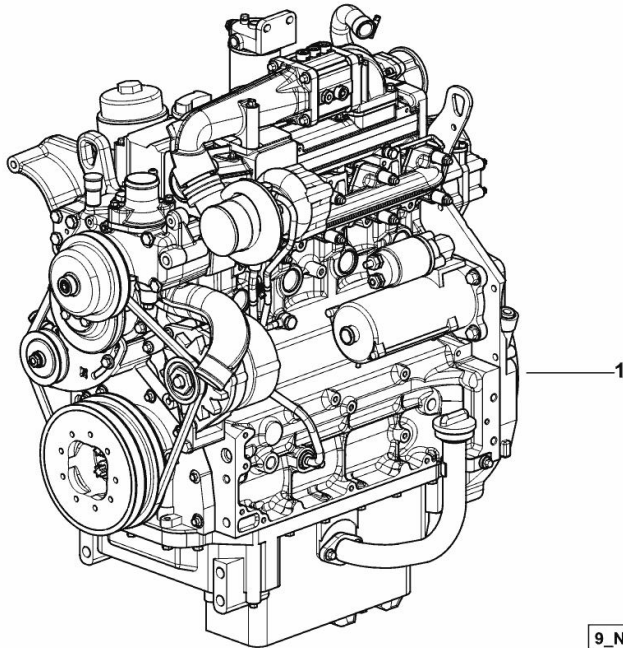

**ENGINE**

Fig.	P/n	QTY	Name
------	-----	-----	------

**Notes:**

[Agrofarm 85 2WD] [Agrofarm 85 4WD]

1	25007151	1	engine ON ORDERING PLEASE ENGINE NO. REQUIRED
---	----------	---	---

9\_N9119\_01\_0-A-001

**ENGINE**

Fig.	P/n	QTY	Name
------	-----	-----	------

**Notes:**

- EXPORT U.S.A. [Agrofarm 85 2WD] - EXPORT U.S.A. [Agrofarm 85 4WD]

1	25007902	1	engine ON ORDERING PLEASE ENGINE NO. REQUIRED
---	----------	---	---

**SUPPORTS**

Fig.	P/n	QTY	Name
------	-----	-----	------

**Notes:**

[Agrofarm 85 2WD] [Agrofarm 85 4WD]

19	0.014.9247.3/20	1	bracket
20	0.010.6442.0/10	1	bracket
21	2.0112.322.2	4	screw m 10 p.1.5x65
22	2.1475.003.2	4	washer 10