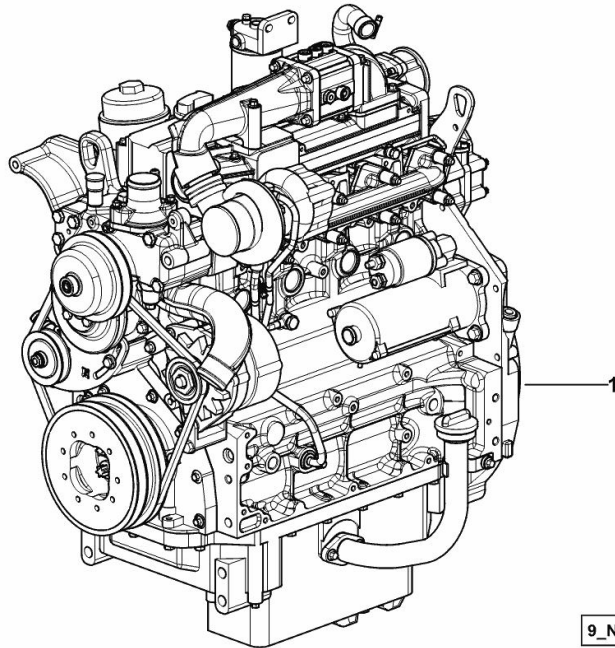

**ENGINE**

Fig.	P/n	QTY	Name
------	-----	-----	------

**Notes:**

[Agrofarm 85 2WD] [Agrofarm 85 4WD]

1	25007151	1	engine ON ORDERING PLEASE ENGINE NO. REQUIRED
---	----------	---	---

9\_N9119\_01\_0-A-001

**ENGINE**

Fig.	P/n	QTY	Name
------	-----	-----	------

**Notes:**

- EXPORT U.S.A. [Agrofarm 85 2WD] - EXPORT U.S.A. [Agrofarm 85 4WD]

1	25007902	1	engine ON ORDERING PLEASE ENGINE NO. REQUIRED
---	----------	---	---

**SUPPORTS**

Fig.	P/n	QTY	Name
------	-----	-----	------

**Notes:**

[Agrofarm 85 2WD] [Agrofarm 85 4WD]

19	0.014.9247.3/20	1	bracket
20	0.010.6442.0/10	1	bracket
21	2.0112.322.2	4	screw m 10 p.1.5x65
22	2.1475.003.2	4	washer 10