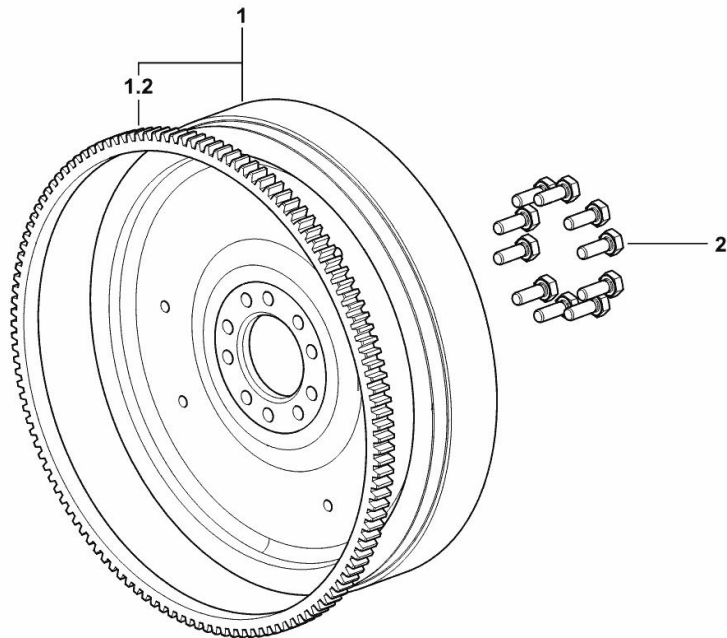

000 ©

1	01182901	1	plug H 2875 -B2-OL40-166X4-107X19
---	----------	---	--------------------------------------

Section: B0 - ENGINE

ENGINE FLYWHEEL

Fig.	P/n	QTY	Name
------	-----	-----	------

Notes:

[AGROFARM TTV 420]

1	0.014.7715.3	1	flywheel
1.2	04905390	1	crown wheel
2	2.0139.039.0	10	screw

9_O2012_01_0-A-001

Buy Now

Our support email:

ebooklibonline@outlook.com