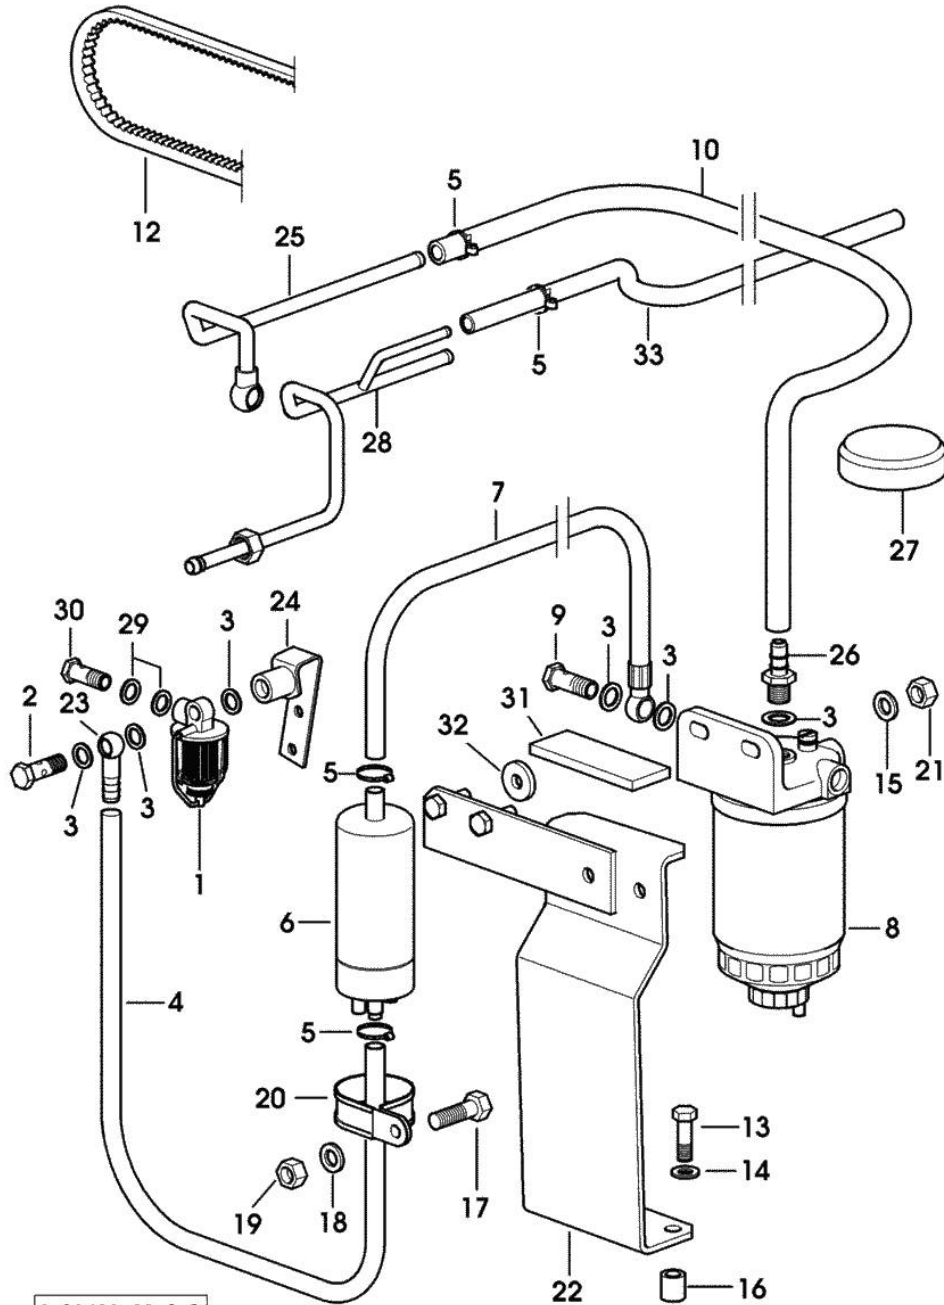

Section: ENGINE
FUEL SUPPLY SYSTEM

Fig.	P/n	QTY	Name
Notes:			
[Agrolux 70]			
1	2.4319.220.0	1	precleaner COMPONENT PARTS SEE COMPONENTS LIST ☞ 2.4319.220.0
2	2.3339.040.2	1	pipe union m 14 p.1.5x45
3	2.1561.007.0	7	copper gasket 14,8x22.2
4	0.012.6450.0		tube Ø mm 13/20
5	2.6850.003.0	7	clamp 16-25
6	0.012.6508.3	1	pump
7	0.010.6209.3	1	tube
8	2.4319.230.0	1	fuel filter COMPONENT PARTS SEE COMPONENTS LIST ☞ 2.4319.230.0
9	2.3332.004.1	1	pipe union m 14 p.1.5
10	0.012.6449.0		tube
12	2.4119.163.0	1	belt mm 10.7x1500
13	2.0112.311.2	2	screw m 10 p.1.5 x 30
14	2.1310.006.2	2	flat washer 10.5x21
15	2.1470.006.2	2	lock washer 10
16	2.1579.149.2	2	spacer 11x18x19
17	2.0112.011.2	1	screw m 6 p.1x30
18	2.1310.002.2	1	flat washer 6.4x12.5
19	2.1011.103.2	1	nut m 6 p.1
20	2.6839.063.0	1	clamp Ø 50
21	2.1011.106.2	2	nut m 10 p.1.5
22	0.013.7962.3	1	bracket
23	2.3339.751.2	1	pipe fitting
24	0.011.8784.2	1	bracket
25	0.010.6170.3	1	tube
26	2.3339.723.2	1	pipe fitting m 14 p.1.5
27	0.010.6230.0/10	1	plug
28	0.010.6150.3	1	tube
29	2.1560.010.0	2	gasket 14.2 x 20
30	2.3332.004.2	1	pipe union m 14 p.1.5 x 27
31	0.257.8153.0	1	rubber 40 x 110 x 8
32	2.1599.599.2	2	washer 10.5x30x5
33	0.012.6447.0		tube

001 ©

1	01151461	1	screw ISO 004762- M10 X 60 -10.9-OELGESCHW
2	04156285	1	journal
3	04156283	1	bush
4	04153996	1	gear wheel WITH ITEM (5) STANDARD
5	03362538	1	bushing
6	04233371	1	wheel WITH ITEM (5) RENAULT F 4L912/913
7	04233374	1	support WITH ITEM (5) RENAULT F 4L912/913

Section: ENGINE

EXHAUST PIPE

Fig.	P/n	QTY	Name
------	-----	-----	------

Notes:
[Agrolux 70]

1	0.011.8464.0	1	exhaust pipe
---	--------------	---	--------------

9_19356_01_0_0

Section: ENGINE

PRE-FILTER - COMPONENTS