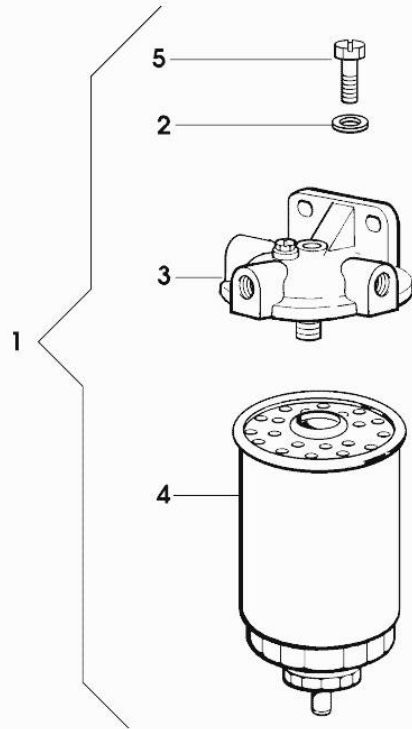

Section: ENGINE
FUEL SUPPLY SYSTEM

Fig.	P/n	QTY	Name
Notes:			
[Agrolux 70]			
1	2.4319.220.0	1	precleaner COMPONENT PARTS SEE COMPONENTS LIST ☞ 2.4319.220.0
2	2.3339.040.2	1	pipe union m 14 p.1.5x45
3	2.1561.007.0	7	copper gasket 14,8x22.2
4	0.012.6450.0		tube Ø mm 13/20
5	2.6850.003.0	7	clamp 16-25
6	0.012.6508.3	1	pump
7	0.010.6209.3	1	tube
8	2.4319.230.0	1	fuel filter COMPONENT PARTS SEE COMPONENTS LIST ☞ 2.4319.230.0
9	2.3332.004.1	1	pipe union m 14 p.1.5
10	0.012.6449.0		tube
12	2.4119.163.0	1	belt mm 10.7x1500
13	2.0112.311.2	2	screw m 10 p.1.5 x 30
14	2.1310.006.2	2	flat washer 10.5x21
15	2.1470.006.2	2	lock washer 10
16	2.1579.149.2	2	spacer 11x18x19
17	2.0112.011.2	1	screw m 6 p.1x30
18	2.1310.002.2	1	flat washer 6.4x12.5
19	2.1011.103.2	1	nut m 6 p.1
20	2.6839.063.0	1	clamp Ø 50
21	2.1011.106.2	2	nut m 10 p.1.5
22	0.013.7962.3	1	bracket
23	2.3339.751.2	1	pipe fitting
24	0.011.8784.2	1	bracket
25	0.010.6170.3	1	tube
26	2.3339.723.2	1	pipe fitting m 14 p.1.5
27	0.010.6230.0/10	1	plug
28	0.010.6150.3	1	tube
29	2.1560.010.0	2	gasket 14.2 x 20
30	2.3332.004.2	1	pipe union m 14 p.1.5 x 27
31	0.257.8153.0	1	rubber 40 x 110 x 8
32	2.1599.599.2	2	washer 10.5x30x5
33	0.012.6447.0		tube

Fig.	P/n	QTY	Name
1	2.4319.220.0	1	precleaner
2	0.000.0000.1		cannot be supplied
3	2.4319.220.6	1	fuel filter element

2_4319_220_0

Section: ENGINE

FUEL FILTER PARTS

Fig.	P/n	QTY	Name
1	2.4319.230.0	1	fuel filter
2	0.009.4687.2	1	washer
3	0.000.0000.1		cannot be supplied
4	0.009.4687.0	1	fuel filter element
5	0.009.4687.1	1	screw