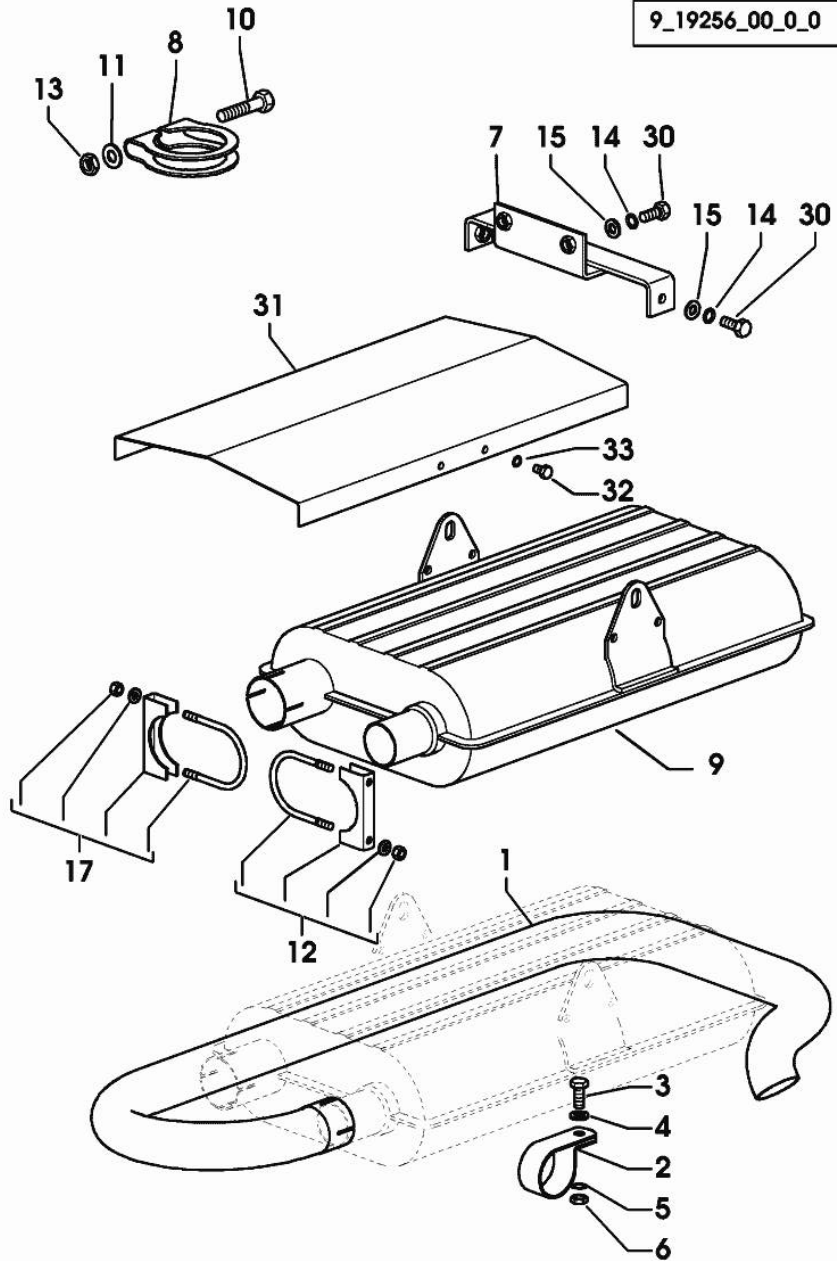

Section: ENGINE
FUEL SUPPLY SYSTEM

Fig.	P/n	QTY	Name
Notes:			
[Agrolux 70]			
1	2.4319.220.0	1	precleaner COMPONENT PARTS SEE COMPONENTS LIST ☞ 2.4319.220.0
2	2.3339.040.2	1	pipe union m 14 p.1.5x45
3	2.1561.007.0	7	copper gasket 14,8x22.2
4	0.012.6450.0		tube Ø mm 13/20
5	2.6850.003.0	7	clamp 16-25
6	0.012.6508.3	1	pump
7	0.010.6209.3	1	tube
8	2.4319.230.0	1	fuel filter COMPONENT PARTS SEE COMPONENTS LIST ☞ 2.4319.230.0
9	2.3332.004.1	1	pipe union m 14 p.1.5
10	0.012.6449.0		tube
12	2.4119.163.0	1	belt mm 10.7x1500
13	2.0112.311.2	2	screw m 10 p.1.5 x 30
14	2.1310.006.2	2	flat washer 10.5x21
15	2.1470.006.2	2	lock washer 10
16	2.1579.149.2	2	spacer 11x18x19
17	2.0112.011.2	1	screw m 6 p.1x30
18	2.1310.002.2	1	flat washer 6.4x12.5
19	2.1011.103.2	1	nut m 6 p.1
20	2.6839.063.0	1	clamp Ø 50
21	2.1011.106.2	2	nut m 10 p.1.5
22	0.013.7962.3	1	bracket
23	2.3339.751.2	1	pipe fitting
24	0.011.8784.2	1	bracket
25	0.010.6170.3	1	tube
26	2.3339.723.2	1	pipe fitting m 14 p.1.5
27	0.010.6230.0/10	1	plug
28	0.010.6150.3	1	tube
29	2.1560.010.0	2	gasket 14.2 x 20
30	2.3332.004.2	1	pipe union m 14 p.1.5 x 27
31	0.257.8153.0	1	rubber 40 x 110 x 8
32	2.1599.599.2	2	washer 10.5x30x5
33	0.012.6447.0		tube

Section: ENGINE

EXHAUST SILENCER

9_19256_00_0_0

Fig.	P/n	QTY	Name
------	-----	-----	------

Notes:
[Agrolux 70]

1	0.008.8687.0	1	exhaust pipe
2	0.203.5651.0	1	clamp
3	2.0112.207.2	1	screw m 8 p 1.25 x 20
4	2.1310.004.2	1	flat washer 8.4x17
5	2.1470.004.2	1	lock washer 8
6	2.1011.105.2	1	nut m 8 p.1.25
7	0.008.8688.2/10	1	bracket
8	0.011.1316.0	1	clamp
9	0.008.3943.2/40	1	exhaust silencer
10	2.0119.234.3	1	screw m 10 p 1.5x80
11	2.1310.006.3	2	flat washer 10.5x21x2
12	0.431.5651.4	1	clamp
13	2.1011.106.3	1	nut m 10
14	2.1470.004.2	4	lock washer 8
15	2.1310.004.2	4	flat washer 8.4x17
17	0.467.5651.4	1	clamp
30	2.0112.207.2	4	screw m 8 p 1.25 x 20
31	0.007.2798.2	1	baffle
32	2.0112.002.2	4	screw m 6 p.1 x 10
33	2.1470.002.2	4	lock washer 6