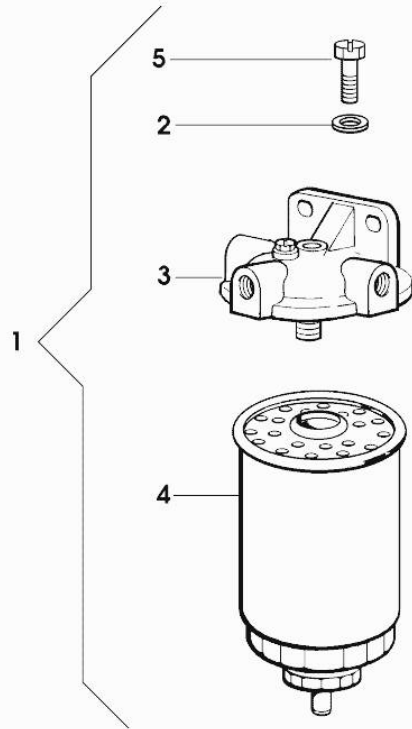

001 ©

1	01151461	1	screw ISO 004762- M10 X 60 -10.9-OELGESCHW
2	04156285	1	journal
3	04156283	1	bush

Section: ENGINE  
**IDLER BEARING**

Fig.	P/n	QTY	Name
4	04153996	1	gear wheel WITH ITEM .... (5) STANDARD
5	03362538	1	bushing
6	04233371	1	wheel WITH ITEM .... (5) RENAULT F 4L912/913
7	04233374	1	support WITH ITEM .... (5) RENAULT F 4L912/913

001 ©

Section: ENGINE

**EXHAUST SILENCER**

9\_16156\_00\_0\_0

Notes:  
[Agrolux F 80]

Fig.	P/n	QTY	Name
1	0.008.3287.0/10	1	exhaust pipe
7	0.008.8688.2/10	1	bracket
8	0.011.1316.0	1	clamp
9	0.008.3943.2/40	1	exhaust silencer
10	2.0119.234.3	1	screw m 10 p 1.5x80
11	2.1310.006.3	2	flat washer 10.5x21x2
12	0.431.5651.4	1	clamp
13	2.1011.106.3	1	nut m 10
14	2.1470.004.2	4	lock washer 8
15	2.1310.004.2	4	flat washer 8.4x17
17	0.467.5651.4	1	clamp
30	2.0112.207.2	4	screw m 8 p 1.25 x 20
31	0.007.2798.2	1	baffle
32	2.0112.002.2	4	screw m 6 p.1 x 10
33	2.1470.002.2	4	lock washer 6

Section: ENGINE

**EXHAUST PIPE**

Fig.	P/n	QTY	Name
------	-----	-----	------

Notes:  
[Agrolux F 80]

1	0.011.8464.0	1	exhaust pipe
---	--------------	---	--------------

9\_19356\_01\_0\_0

Section: ENGINE

**PRE-FILTER - COMPONENTS**

Fig.	P/n	QTY	Name
1	2.4319.220.0	1	precleaner
2	0.000.0000.1		cannot be supplied
3	2.4319.220.6	1	fuel filter element

2\_4319\_220\_0

Section: ENGINE

**FUEL FILTER PARTS**

Fig.	P/n	QTY	Name
1	2.4319.230.0	1	fuel filter
2	0.009.4687.2	1	washer
3	0.000.0000.1		cannot be supplied
4	0.009.4687.0	1	fuel filter element
5	0.009.4687.1	1	screw