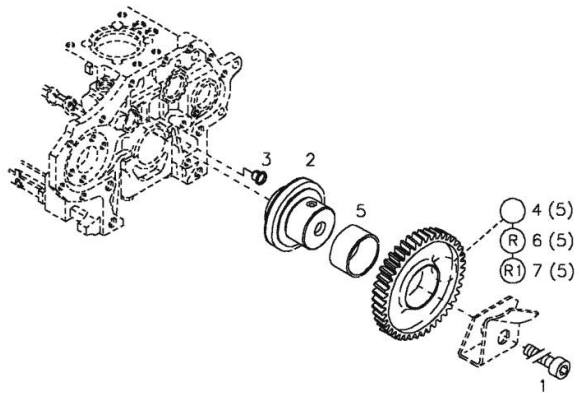

001 ©

1	01151461	1	screw ISO 004762- M10 X 60 -10.9-OELGESCHW
2	04156285	1	journal
3	04156283	1	bush

Section: ENGINE  
**IDLER BEARING**

Fig.	P/n	QTY	Name
4	04153996	1	gear wheel WITH ITEM .... (5) STANDARD
5	03362538	1	bushing
6	04233371	1	wheel WITH ITEM .... (5) RENAULT F 4L912/913
7	04233374	1	support WITH ITEM .... (5) RENAULT F 4L912/913

001 ©

Section: ENGINE

**EXHAUST SILENCER**

9\_16156\_00\_0\_0

Notes:  
[Agrolux F 80]

Fig.	P/n	QTY	Name
1	0.008.3287.0/10	1	exhaust pipe
7	0.008.8688.2/10	1	bracket
8	0.011.1316.0	1	clamp
9	0.008.3943.2/40	1	exhaust silencer
10	2.0119.234.3	1	screw m 10 p 1.5x80
11	2.1310.006.3	2	flat washer 10.5x21x2
12	0.431.5651.4	1	clamp
13	2.1011.106.3	1	nut m 10
14	2.1470.004.2	4	lock washer 8
15	2.1310.004.2	4	flat washer 8.4x17
17	0.467.5651.4	1	clamp
30	2.0112.207.2	4	screw m 8 p 1.25 x 20
31	0.007.2798.2	1	baffle
32	2.0112.002.2	4	screw m 6 p.1 x 10
33	2.1470.002.2	4	lock washer 6