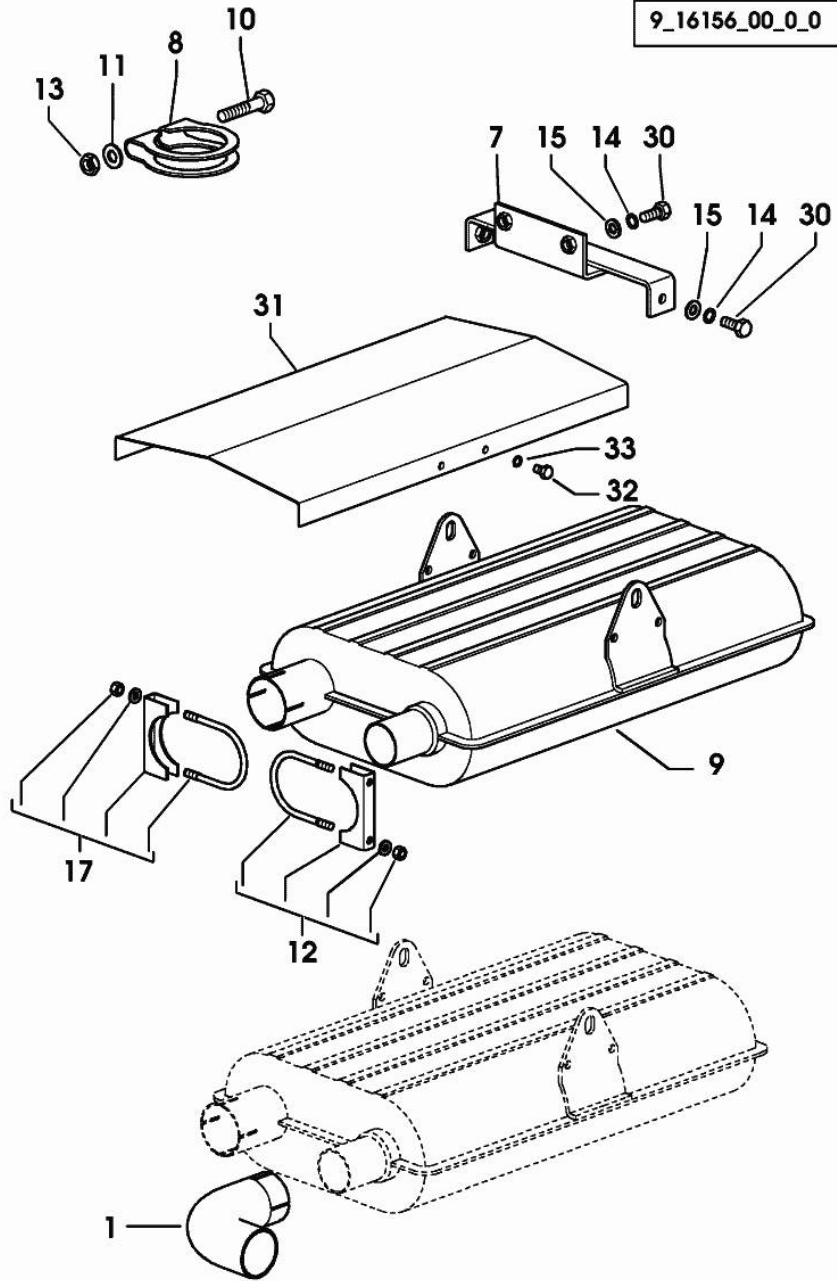

001 ©

1	01151461	1	screw ISO 004762- M10 X 60 -10.9-OELGESCHW
2	04156285	1	journal
3	04156283	1	bush

Section: ENGINE  
**IDLER BEARING**

Fig.	P/n	QTY	Name
4	04153996	1	gear wheel WITH ITEM .... (5) STANDARD
5	03362538	1	bushing
6	04233371	1	wheel WITH ITEM .... (5) RENAULT F 4L912/913
7	04233374	1	support WITH ITEM .... (5) RENAULT F 4L912/913

001 ©

Section: ENGINE

**EXHAUST SILENCER**

9\_16156\_00\_0\_0

Notes:  
[Agrolux F 80]

Fig.	P/n	QTY	Name
1	0.008.3287.0/10	1	exhaust pipe
7	0.008.8688.2/10	1	bracket
8	0.011.1316.0	1	clamp
9	0.008.3943.2/40	1	exhaust silencer
10	2.0119.234.3	1	screw m 10 p 1.5x80
11	2.1310.006.3	2	flat washer 10.5x21x2
12	0.431.5651.4	1	clamp
13	2.1011.106.3	1	nut m 10
14	2.1470.004.2	4	lock washer 8
15	2.1310.004.2	4	flat washer 8.4x17
17	0.467.5651.4	1	clamp
30	2.0112.207.2	4	screw m 8 p 1.25 x 20
31	0.007.2798.2	1	baffle
32	2.0112.002.2	4	screw m 6 p.1 x 10
33	2.1470.002.2	4	lock washer 6

Section: ENGINE

**EXHAUST PIPE**

Fig.	P/n	QTY	Name
------	-----	-----	------

Notes:  
[Agrolux F 80]

1	0.011.8464.0	1	exhaust pipe
---	--------------	---	--------------

9\_19356\_01\_0\_0

Section: ENGINE

**PRE-FILTER - COMPONENTS**

Fig.	P/n	QTY	Name
1	2.4319.220.0	1	precleaner
2	0.000.0000.1		cannot be supplied
3	2.4319.220.6	1	fuel filter element

2\_4319\_220\_0

Section: ENGINE

**FUEL FILTER PARTS**

Fig.	P/n	QTY	Name
1	2.4319.230.0	1	fuel filter
2	0.009.4687.2	1	washer
3	0.000.0000.1		cannot be supplied
4	0.009.4687.0	1	fuel filter element
5	0.009.4687.1	1	screw