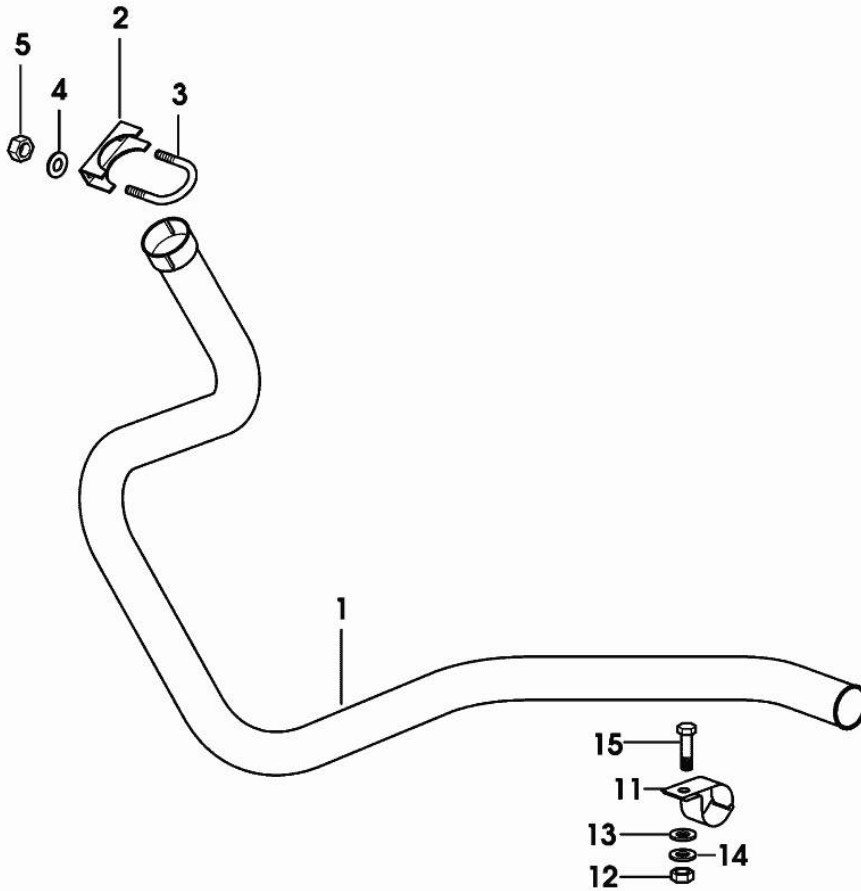

Section: ENGINE

PARTS SET - ENGINE MOUNTING

Fig.	P/n	QTY	Name
------	-----	-----	------

Notes:
[Agroplus 60]

3	2.1561.007.0	5	copper gasket 14,8x22.2
4	0.013.6807.3	1	tube
5	2.6851.001.0	4	clamp Ø 16/25
7	0.013.6809.3/10	1	tube
8	2.4319.230.0	1	fuel filter
COMPONENT PARTS SEE COMPONENTS LIST			
			☞ 2.4319.230.0
9	2.3332.004.1	1	pipe union m 14 p.1.5
10	0.012.6449.0		tube
11	0.013.6796.3/20	1	tube
12	2.4119.163.0	1	belt mm 10.7x1500
13	2.0112.309.2	4	screw m 10 p.1.5 x 25
14	2.1310.006.2	2	flat washer 10.5x21
15	2.1470.006.2	2	lock washer 10
18	2.1310.004.2	1	flat washer 8.4x17
19	2.1011.105.2	1	nut m 8 p.1.25
20	2.6839.063.0	1	clamp Ø 50
21	2.1011.106.2	2	nut m 10 p.1.5
22	0.010.5692.3/20	1	support
25	0.013.6695.3/10	1	tube
26	2.3339.723.2	1	pipe fitting m 14 p.1.5
27	0.010.6230.0/10	1	plug
28	0.013.6697.3	1	bracket
29	2.1011.103.2	2	nut m 6 p.1
30	2.1470.002.2	1	lock washer 6
31	2.0114.013.2	1	screw m 6 p.1 x 35
32	0.154.6377.0	1	terminal
33	0.013.7940.3	1	tube

9_68356_00_0_0

Section: ENGINE

REAR EXHAUST SILENCER

Fig.	P/n	QTY	Name
------	-----	-----	------

Notes:
[Agroplus 60]

1	0.010.6076.3	1	exhaust pipe
2	0.007.1440.0	1	clamp
3	0.007.1441.0/10	1	u bolt
4	2.1474.009.2	2	spring washer 8
5	2.1011.105.2	2	nut m 8 p.1.25
11	0.012.6653.2	1	fascia
12	2.1011.105.2	1	nut m 8 p.1.25
13	2.1310.004.2	1	flat washer 8.4x17
14	2.1470.004.2	1	lock washer 8
15	2.0122.209.2	1	screw m 8 p.1 x 25

001 ©

1	01236291	1	plug WITH ITEM ...
2	01236290	1	(2) oil seal

Section: ENGINE

BLEEDING TUBE

Fig.	P/n	QTY	Name
------	-----	-----	------

Notes:

[Agroplus 60]

Engine serial number: