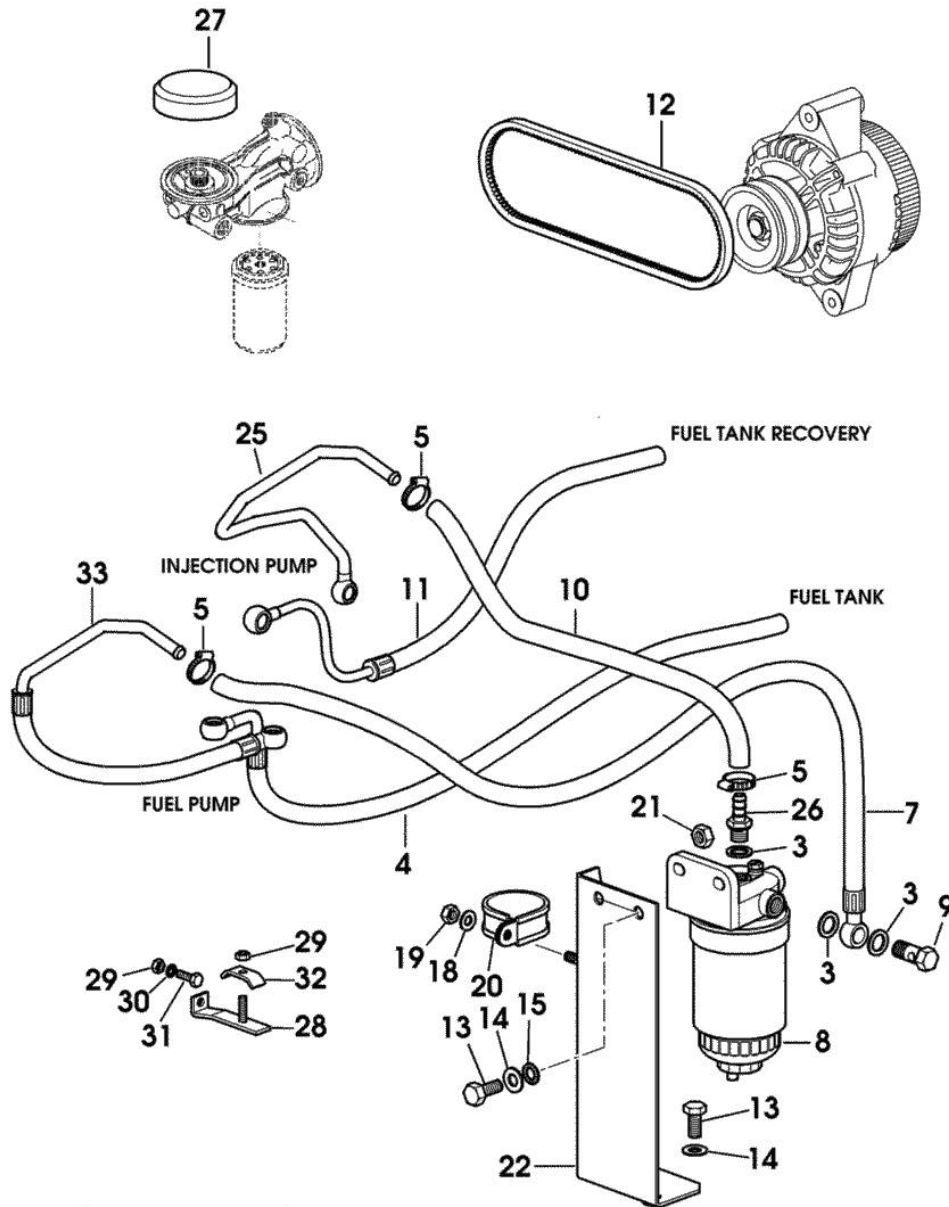

Section: ENGINE

PARTS SET - ENGINE MOUNTING

Fig.	P/n	QTY	Name
------	-----	-----	------

Notes:
[Agroplus 60]

3	2.1561.007.0	5	copper gasket 14,8x22.2
4	0.013.6807.3	1	tube
5	2.6851.001.0	4	clamp Ø 16/25
7	0.013.6809.3/10	1	tube
8	2.4319.230.0	1	fuel filter
COMPONENT PARTS SEE COMPONENTS LIST			
			☞ 2.4319.230.0
9	2.3332.004.1	1	pipe union m 14 p.1.5
10	0.012.6449.0		tube
11	0.013.6796.3/20	1	tube
12	2.4119.163.0	1	belt mm 10.7x1500
13	2.0112.309.2	4	screw m 10 p.1.5 x 25
14	2.1310.006.2	2	flat washer 10.5x21
15	2.1470.006.2	2	lock washer 10
18	2.1310.004.2	1	flat washer 8.4x17
19	2.1011.105.2	1	nut m 8 p.1.25
20	2.6839.063.0	1	clamp Ø 50
21	2.1011.106.2	2	nut m 10 p.1.5
22	0.010.5692.3/20	1	support
25	0.013.6695.3/10	1	tube
26	2.3339.723.2	1	pipe fitting m 14 p.1.5
27	0.010.6230.0/10	1	plug
28	0.013.6697.3	1	bracket
29	2.1011.103.2	2	nut m 6 p.1
30	2.1470.002.2	1	lock washer 6
31	2.0114.013.2	1	screw m 6 p.1 x 35
32	0.154.6377.0	1	terminal
33	0.013.7940.3	1	tube

9_M5719_10_0_0

Section: ENGINE

SIDE EXHAUST SILENCER

Fig.	P/n	QTY	Name
------	-----	-----	------

Notes:
[Agroplus 60]

1	0.010.5595.4/30	1	silencer
2	2.1019.033.0	4	special nut m 8 p.1
3	2.1474.009.2	4	spring washer 8
4	2.0432.007.2	4	stud bolt m 8 p.1.25 / p.1 x 30
5	0.010.6089.0	1	gasket

Section: ENGINE

FUEL FILTER PARTS

Fig.	P/n	QTY	Name
1	2.4319.230.0	1	fuel filter
2	0.009.4687.2	1	washer
3	0.000.0000.1		cannot be supplied
4	0.009.4687.0	1	fuel filter element
5	0.009.4687.1	1	screw

2_4319_230_0

001 ©

1	01236291	1	plug WITH ITEM ...
2	01236290	1	(2) oil seal

Section: ENGINE

BLEEDING TUBE

Fig.	P/n	QTY	Name
------	-----	-----	------

Notes:

[Agroplus 60]

Engine serial number: