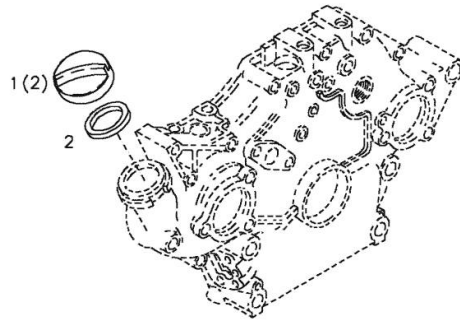

Section: ENGINE

PARTS SET - ENGINE MOUNTING

Fig.	P/n	QTY	Name
------	-----	-----	------

Notes:
[Agroplus 60]

3	2.1561.007.0	5	copper gasket 14,8x22.2
4	0.013.6807.3	1	tube
5	2.6851.001.0	4	clamp Ø 16/25
7	0.013.6809.3/10	1	tube
8	2.4319.230.0	1	fuel filter
COMPONENT PARTS SEE COMPONENTS LIST			
			☞ 2.4319.230.0
9	2.3332.004.1	1	pipe union m 14 p.1.5
10	0.012.6449.0		tube
11	0.013.6796.3/20	1	tube
12	2.4119.163.0	1	belt mm 10.7x1500
13	2.0112.309.2	4	screw m 10 p.1.5 x 25
14	2.1310.006.2	2	flat washer 10.5x21
15	2.1470.006.2	2	lock washer 10
18	2.1310.004.2	1	flat washer 8.4x17
19	2.1011.105.2	1	nut m 8 p.1.25
20	2.6839.063.0	1	clamp Ø 50
21	2.1011.106.2	2	nut m 10 p.1.5
22	0.010.5692.3/20	1	support
25	0.013.6695.3/10	1	tube
26	2.3339.723.2	1	pipe fitting m 14 p.1.5
27	0.010.6230.0/10	1	plug
28	0.013.6697.3	1	bracket
29	2.1011.103.2	2	nut m 6 p.1
30	2.1470.002.2	1	lock washer 6
31	2.0114.013.2	1	screw m 6 p.1 x 35
32	0.154.6377.0	1	terminal
33	0.013.7940.3	1	tube

LOCK

Fig.	P/n	QTY	Name
------	-----	-----	------

Notes:
[Agroplus 60]

Engine serial number:

8684361 8691058 8691059 8691060 8691061 8691062 8717638 8717639 8717640 8717641 8717642 8717643 8717644
8717645 8717646 8717647 8718596 8718597 8718598 8718599 8718600 8730056 8730057 8730058 8730059 8730060
8730061 8730062 8730063 8730064 8730065 8732742 8732743 8732744 8732745 8732746 8733671 8733672 8733673
8733674 8733675

001 ©

1	01236291	1	plug WITH ITEM ...
2	01236290	1	(2) oil seal

Section: ENGINE

BLEEDING TUBE

Fig.	P/n	QTY	Name
------	-----	-----	------

Notes:

[Agroplus 60]

Engine serial number: