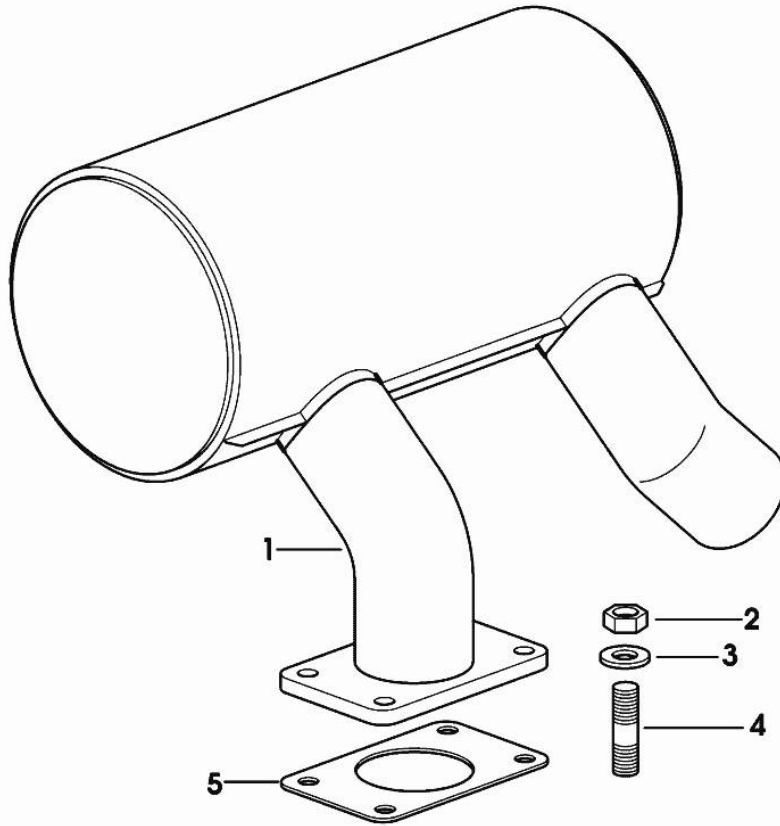

Section: ENGINE

PARTS SET - ENGINE MOUNTING

Fig.	P/n	QTY	Name
------	-----	-----	------

Notes:
[Agroplus 60]

3	2.1561.007.0	5	copper gasket 14,8x22.2
4	0.013.6807.3	1	tube
5	2.6851.001.0	4	clamp Ø 16/25
7	0.013.6809.3/10	1	tube
8	2.4319.230.0	1	fuel filter
COMPONENT PARTS SEE COMPONENTS LIST			
			☞ 2.4319.230.0
9	2.3332.004.1	1	pipe union m 14 p.1.5
10	0.012.6449.0		tube
11	0.013.6796.3/20	1	tube
12	2.4119.163.0	1	belt mm 10.7x1500
13	2.0112.309.2	4	screw m 10 p.1.5 x 25
14	2.1310.006.2	2	flat washer 10.5x21
15	2.1470.006.2	2	lock washer 10
18	2.1310.004.2	1	flat washer 8.4x17
19	2.1011.105.2	1	nut m 8 p.1.25
20	2.6839.063.0	1	clamp Ø 50
21	2.1011.106.2	2	nut m 10 p.1.5
22	0.010.5692.3/20	1	support
25	0.013.6695.3/10	1	tube
26	2.3339.723.2	1	pipe fitting m 14 p.1.5
27	0.010.6230.0/10	1	plug
28	0.013.6697.3	1	bracket
29	2.1011.103.2	2	nut m 6 p.1
30	2.1470.002.2	1	lock washer 6
31	2.0114.013.2	1	screw m 6 p.1 x 35
32	0.154.6377.0	1	terminal
33	0.013.7940.3	1	tube

9_M5719_10_0_0

Section: ENGINE

SIDE EXHAUST SILENCER

Fig.	P/n	QTY	Name
------	-----	-----	------

Notes:
[Agroplus 60]

1	0.010.5595.4/30	1	silencer
2	2.1019.033.0	4	special nut m 8 p.1
3	2.1474.009.2	4	spring washer 8
4	2.0432.007.2	4	stud bolt m 8 p.1.25 / p.1 x 30
5	0.010.6089.0	1	gasket