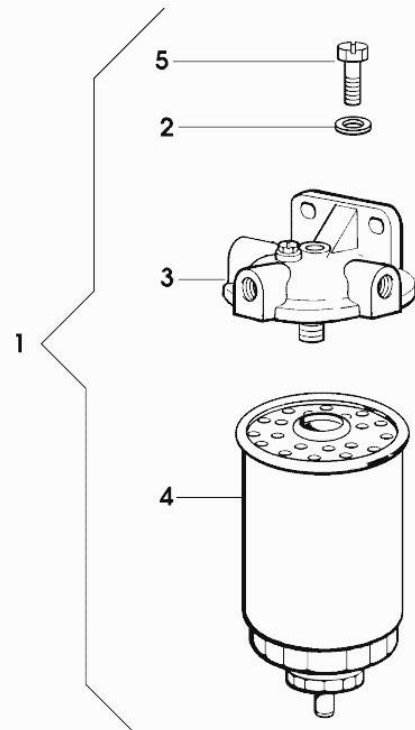

Section: ENGINE

FUEL FILTER PARTS

Fig.	P/n	QTY	Name
1	2.4319.230.0	1	fuel filter
2	0.009.4687.2	1	washer
3	0.000.0000.1		cannot be supplied
4	0.009.4687.0	1	fuel filter element
5	0.009.4687.1	1	screw

2_4319_230_0