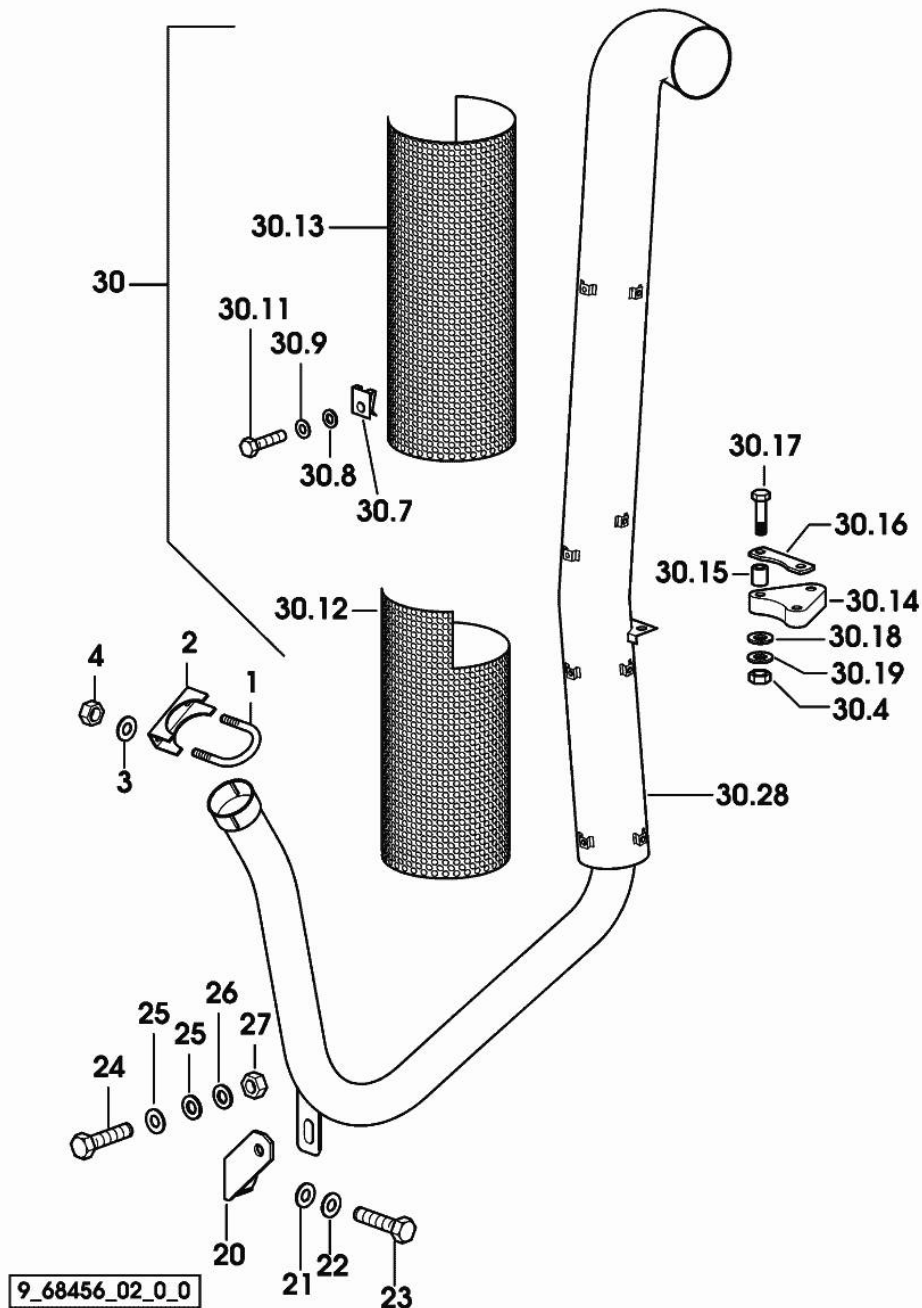

Section: ENGINE

PARTS SET - ENGINE MOUNTING

Fig.	P/n	QTY	Name
------	-----	-----	------

Notes:
[Agroplus 60]

3	2.1561.007.0	5	copper gasket 14,8x22.2
4	0.013.6807.3	1	tube
5	2.6851.001.0	4	clamp Ø 16/25
7	0.013.6809.3/10	1	tube
8	2.4319.230.0	1	fuel filter
COMPONENT PARTS SEE COMPONENTS LIST			
			☞ 2.4319.230.0
9	2.3332.004.1	1	pipe union m 14 p.1.5
10	0.012.6449.0		tube
11	0.013.6796.3/20	1	tube
12	2.4119.163.0	1	belt mm 10.7x1500
13	2.0112.309.2	4	screw m 10 p.1.5 x 25
14	2.1310.006.2	2	flat washer 10.5x21
15	2.1470.006.2	2	lock washer 10
18	2.1310.004.2	1	flat washer 8.4x17
19	2.1011.105.2	1	nut m 8 p.1.25
20	2.6839.063.0	1	clamp Ø 50
21	2.1011.106.2	2	nut m 10 p.1.5
22	0.010.5692.3/20	1	support
25	0.013.6695.3/10	1	tube
26	2.3339.723.2	1	pipe fitting m 14 p.1.5
27	0.010.6230.0/10	1	plug
28	0.013.6697.3	1	bracket
29	2.1011.103.2	2	nut m 6 p.1
30	2.1470.002.2	1	lock washer 6
31	2.0114.013.2	1	screw m 6 p.1 x 35
32	0.154.6377.0	1	terminal
33	0.013.7940.3	1	tube

Section: ENGINE

FUEL FILTER PARTS

Fig.	P/n	QTY	Name
1	2.4319.230.0	1	fuel filter
2	0.009.4687.2	1	washer
3	0.000.0000.1		cannot be supplied
4	0.009.4687.0	1	fuel filter element
5	0.009.4687.1	1	screw

2_4319_230_0

001 ©

1	01236291	1	plug WITH ITEM ...
2	01236290	1	(2) oil seal

Section: ENGINE

BLEEDING TUBE

Fig.	P/n	QTY	Name
------	-----	-----	------

Notes:

[Agroplus 60]

Engine serial number: