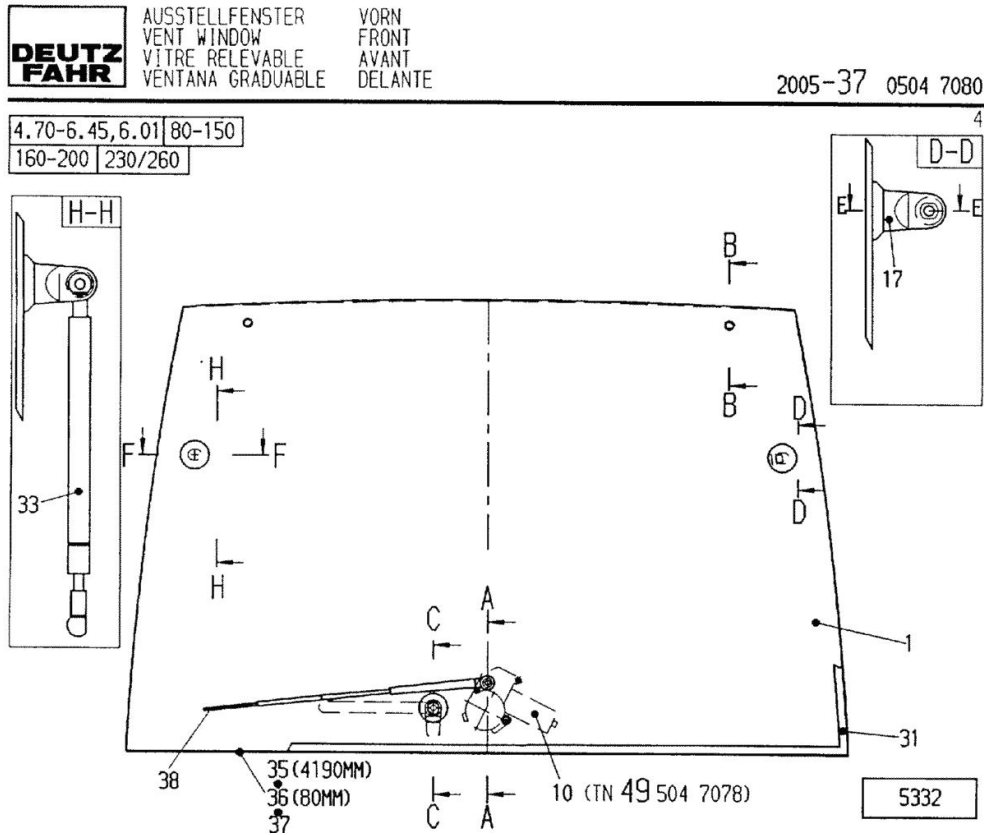

KNOCKOUT WINDOW FRONT

Fig.	P/n	QTY	Name

Notes:
[AGROTRON 115]

1	04418946	1	tempered glass
10	05047078		windscreen wiper ☞ 18.49.20000
17	04411717	2	support
18	04411719	1	knob
31	04412045	1	electrical system
33	04415239	2	shock absorber
35	04418376	1	gasket
			FROM FIRST REPLACEMENT UNTIL CHASSIS-AXLE-GEARBOX- SUPPLY WITH NO.ITEM.. 36,37
36	01388794	1	parting 9x4,5 H 846482-02-PN 1
37	01016121	1	adhesive H 000699-DEUTZ KL 5A- 50/100 G
38	04413194	1	wiper blade

DEUTZ FAHR
AUSSTELLFENSTER VORN
VENT WINDOW FRONT
VITRE RELEVABLE AVANT
VENTANA GRADUABLE DELANTE

4.70-6.45,6.01|80-150
160-200|230/260