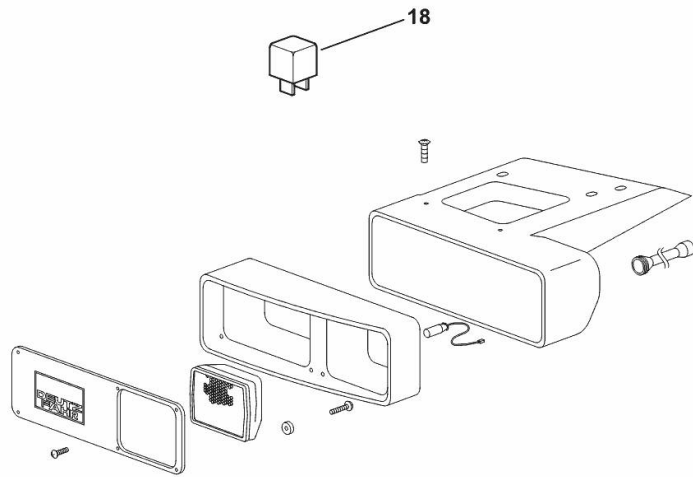

WORKLIGHT SWITCHES RELAY

Fig.	P/n	QTY	Name

Notes:

- FOR TYPES WITH 4 FRONT WORKLIGHTS ON CAB [Agrotron 120]

18	04411492	1	relay 40 A

K9_D3371_34_0-B-001