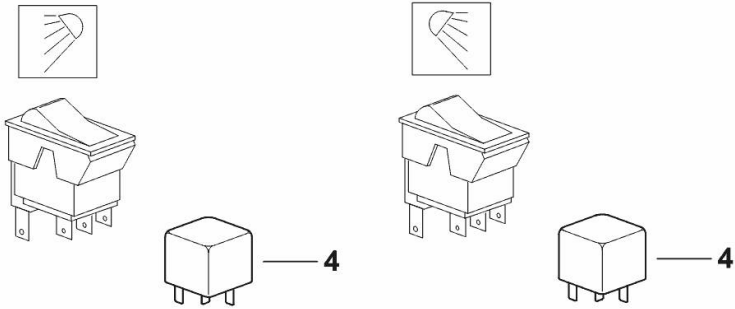

WORKLIGHT SWITCHES RELAY

Fig.	P/n	QTY	Name

Notes:

[Agrotron 120]

4	04411492	2	relay 40 A

K9_A3971_32_0-B-001