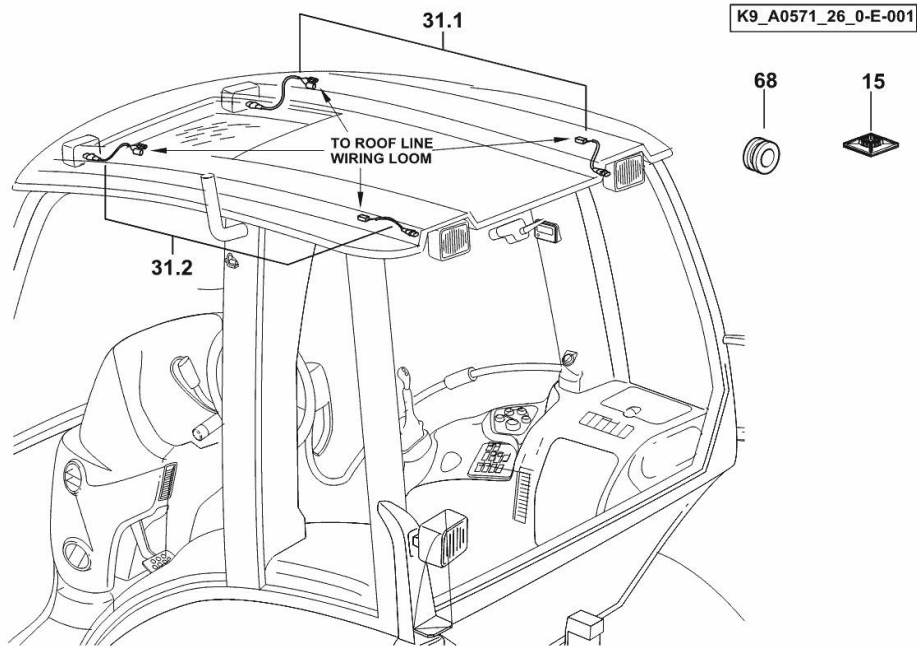

WORKLIGHTS WIRING FOR "HIGH VISIBILITY" CAB ROOF

Fig.	P/n	QTY	Name
------	-----	-----	------

Notes:

- ROOF GREEN COLOUR [Agrotron 120]

15	0.012.6105.0	14	stop
31.1	04437856	1	electric cable
31.2	04437857	1	electric cable
68	06257987	1	rubber plug 8 x 12

WIRING FOR REAR ROOF WORKLIGHTS

Fig.	P/n	QTY	Name
------	-----	-----	------

Notes:
[Agrotron 120]

4	04424189.4	2	electric cable
---	------------	---	----------------

K9_95071_40_0-D-001

RELAY FOR SWITCH FOR REAR ROOF WORKLIGHTS

Fig.	P/n	QTY	Name
------	-----	-----	------

Notes:

[Agrotron 120]

8	04411492	1	relay 40 A
---	----------	---	------------

K9_95071_40_0-C-001

WORKLIGHT SWITCHES RELAY

Fig.	P/n	QTY	Name
------	-----	-----	------