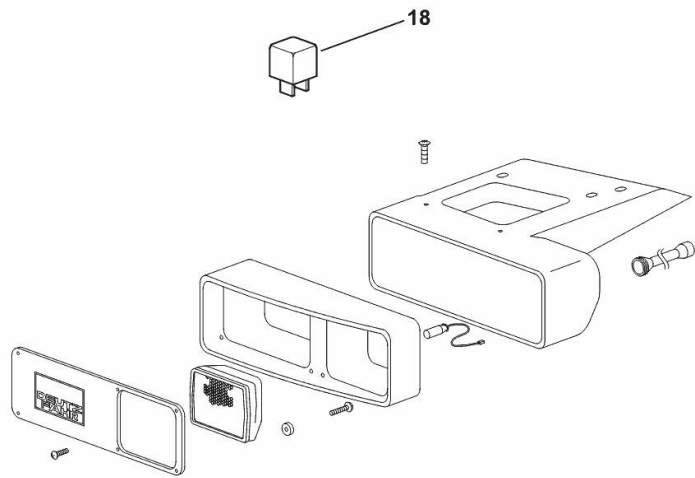

WORKLIGHT SWITCHES RELAY

Fig.	P/n	QTY	Name

Notes:

- FOR TYPES WITH 2 FRONT WORKLIGHTS ON CAB [Agrotron 120]

18	04411492	1	relay 40 A

K9_D3371_33_0-B-001