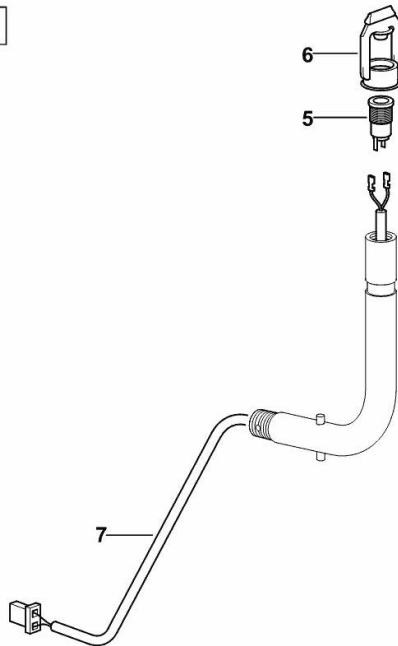

ROTATING BEACON WIRING

Fig.	P/n	QTY	Name

Notes:

[Agrotron 120] 2163 <-

5	2.6039.017.0	1	socket
6	0.009.6650.0	1	cap
7	04436707	1	electric cable

K9_95071_38_0-B-001