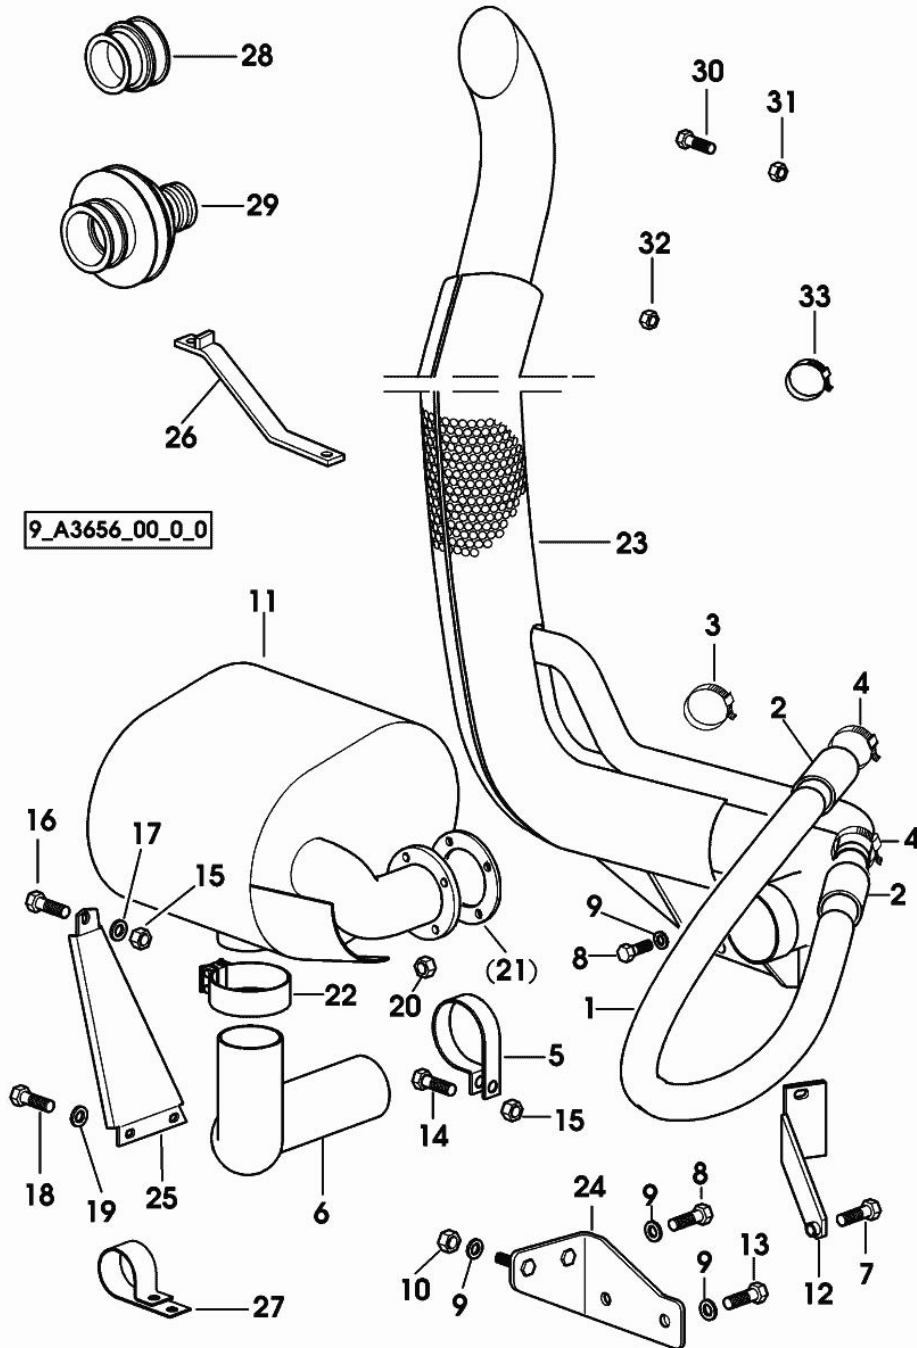

Section: ENGINE

EXHAUST SILENCER

Fig.	P/n	QTY	Name
------	-----	-----	------

Notes:

[Agrottron 165 MK3]

1	04450854	1	tube
2	04436014	1	sleeve
3	01173952	1	band
4	01173969	4	clamp 32-50
5	04422728	1	fascia
6	04436010	1	manifold
7	01111308	1	screw m 10 x 50
8	01112538	4	screw m 12 x 35, d933
9	01174738	7	flat washer 12.5x26x6
10	01112858	2	nut m 12, d934
11	04436007	1	silencer
12	04437930	1	bracket
13	01112554	1	screw m 12 x 45
14	01112429	2	screw m 10 x 30, d933
15	01102659	3	nut m 10, d934
16	01112407	2	screw m 10 x 20, d933
17	01140501	1	washer 10.5
18	01112307	2	screw m 8 p.1.25 x 15, d933
19	01151019	2	washer 8.4
20	01144673	4	nut
22	04427255	1	clamp
23	04436011.4/10	1	exhaust pipe
24	04437932	1	bracket
25	04427269	1	console
26	04450633	1	support
27	04450634	1	clamp
28	04450656	1	adapter
29	04450649	1	adapter
30	01112307	2	screw m 8 p.1.25 x 15, d933
31	01112824	1	nut m 8, d934
32	2.1110.005.2	1	wing nut m 8
33	01137578	1	fascia 32-50

1	01179634	1	plug H 2860 -A36-ST-FE/ZNPHR
185	01016127	1	sealing compound ml. 50 H 699 -DEUTZDW72-50ML

Section: ENGINE
FASTENINGS

Fig.	P/n	QTY	Name
------	-----	-----	------

Notes:

[Agrotron 165 MK3]

Engine serial number: