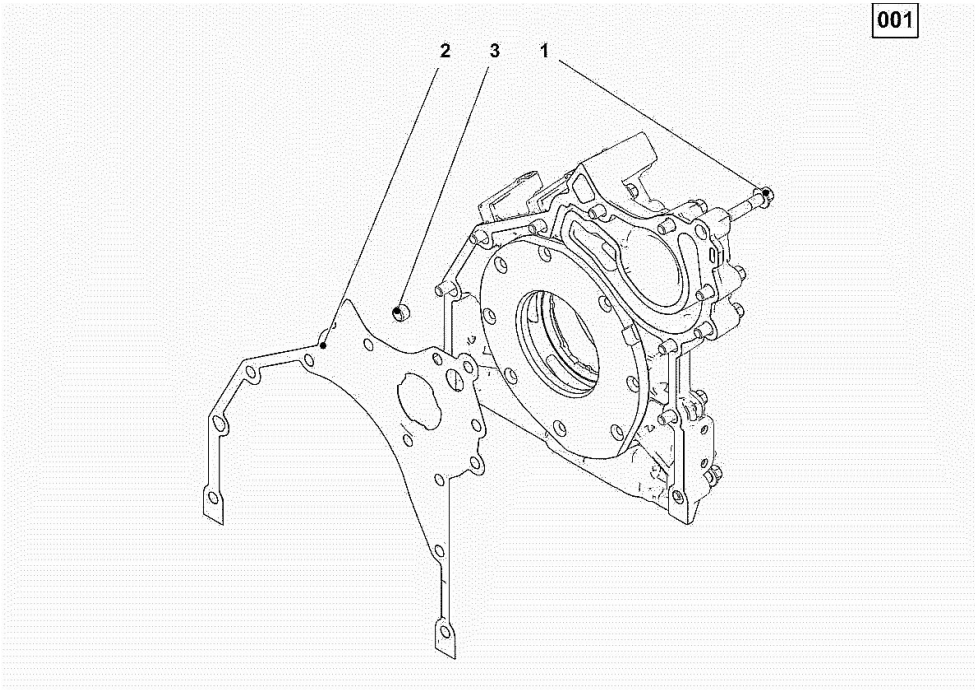

ENGINE

Fig.	P/n	QTY	Name
------	-----	-----	------

Notes:
[AGROTRON 7200 ST]

1	25009480	1	engine ON ORDERING PLEASE ENGINE NO. REQUIRED
---	----------	---	---

K9_IA519_00_0-A-001

FASTENINGS

Fig.	P/n	QTY	Name
------	-----	-----	------

1	01143362	12	screw 5 Nm, 30 Nm. consult workshop manual EN 1662 -F-M8X35-10.9-A4C
2	04504325	1	gasket
3	01181406	1	bushing H 2341 -B11X8-FE/ZN12C*

Section: B0 - ENGINE
SERIE GUARNIZIONI

Fig.	P/n	QTY	Name
------	-----	-----	------