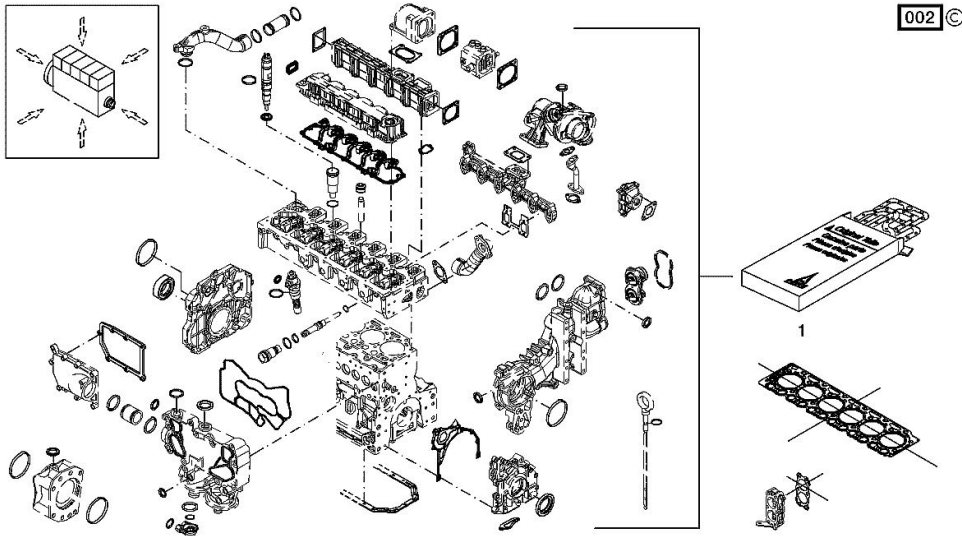

1	01143362	12	screw 5 Nm, 30 Nm. consult workshop manual EN 1662 -F-M8X35-10.9-A4C
2	04504325	1	gasket
3	01181406	1	bushing H 2341 -B11X8-FE/ZN12C*

Section: B0 - ENGINE
SERIE GUARNIZIONI

Fig.	P/n	QTY	Name
------	-----	-----	------

1	02937844	1	gasket set THE KIT DOES NOT CONTAIN ALL THE GASKETS: SEE SM 0199-99-9449
---	----------	---	--

Section: B0 - ENGINE

BLEEDING TUBE

Fig.	P/n	QTY	Name
------	-----	-----	------

Notes:
[AGROTRON 7200 ST]