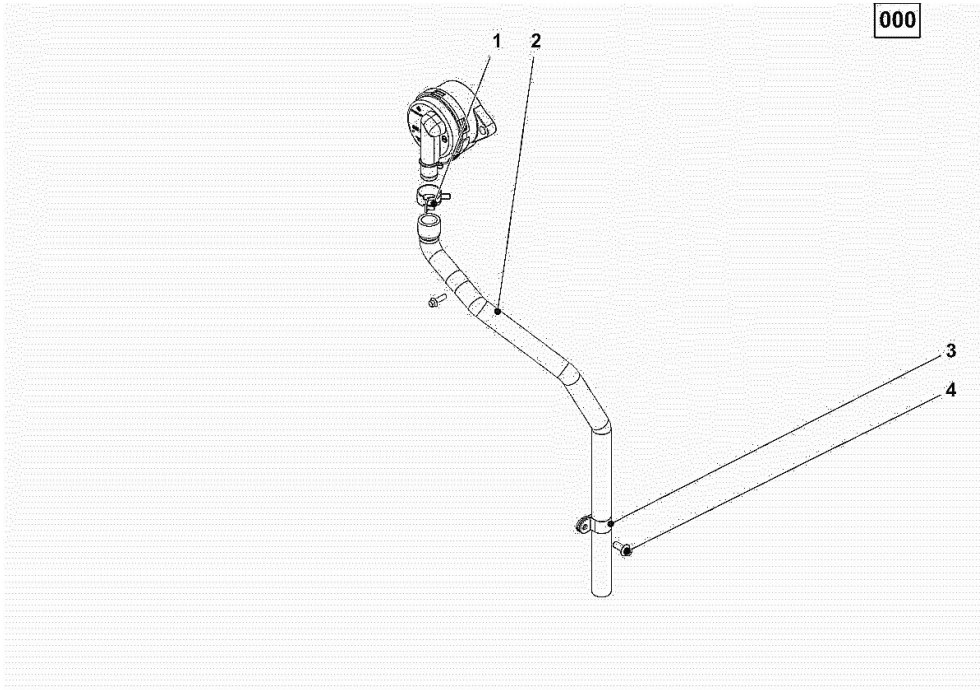

11391361 11427262 11460872 11509189 11509190 11509191 11509192 11509193 11509194 11509195 11509196
11509197 11509198 11510624 11510625 11510626 11510627 11510628 11510629 11510630 11510631 11510632
11510633 11510634 11510635 11510636 11510637 11510638 11510639 11510640 11510641 11510642 11510643
11510644 11510645 11510646 11510647 11510648 11510649 11510650 11510651 11510652 11510653 11510654
11510655 11510656 11510657 11510658 11510659 11510660 11510661 11510662 11510663 11516358 11516359
11516360 11516361 11516362 11516363 11516364 11516365 11516366 11516367 11516595 11516596 11516597
11516598 11516599 11516600 11516601 11516602 11516603 11516604 11522226 11522227 11522228 11522229
11522230 11522231 11522232 11522233 11522234 11522235 11522422 11522423 11522424 11522425 11522426
11522427 11522428 11522429 11522430 11522431 11525112 11525113 11525114 11525115 11525116 11525117
11525118 11525119 11525120 11525121 11525122 11525123 11525124 11525125 11525126 11525127 11525128
11525129 11525130 11525131 11525132 11525133 11525134 11525135 11525136 11525137 11525138
11525139 11525140 11525141 11525142 11525143 11525144 11525145 11525146 11525147 11525148
11525149 11525150 11525151 11525152 11525153 11525154 11525155 11525156 11525157 11525158
11525159 11525160 11525161 11525162 11525163 11525164 11525165 11525166 11525167 11525168
11525169 11525170 11525171 11525172 11525173 22000279

1	01178750	1	clamp DIN 3021 -A-29X15
2	04504657	1	tube
3	01173523	2	fascia DIN 3016 -1-A1-25X20-W1-2
4	01181433	1	screw 20 Nm EN 1662 -F-M8X20-LG2,5-10.9-ZNAL-A