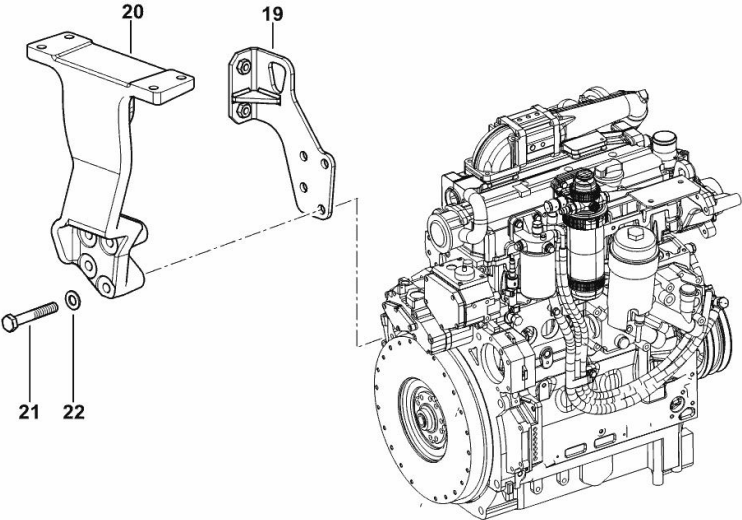

Notes:  
 - NOT FOR EUROPEAN MARKET [R3 EVO 100 -> 16001]

1	25009744	1	engine ON ORDERING PLEASE ENGINE NO. REQUIRED
---	----------	---	---

9\_03019\_05\_0-A-001

**SUPPORTS**

Fig.	P/n	QTY	Name
------	-----	-----	------

Notes:  
[R3 EVO 100 -> 16001]

19	0.014.9247.3/20	1	bracket
20	0.010.6442.0/10	1	bracket
21	2.0112.322.2	4	screw m 10 p.1.5x65
22	2.1475.003.2	4	washer 10

9\_O3016\_01\_0-B-001

FASTENINGS

Fig.	P/n	QTY	Name
------	-----	-----	------