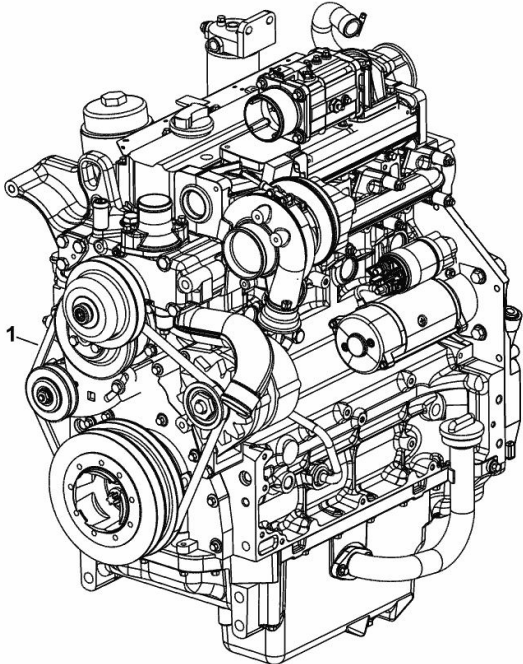

ENGINE

Fig.	P/n	QTY	Name

Notes:
- NOT FOR EUROPEAN MARKET [R3 EVO 100 -> 16001]

1	25009744	1	engine ON ORDERING PLEASE ENGINE NO. REQUIRED

9_03019_05_0-A-001