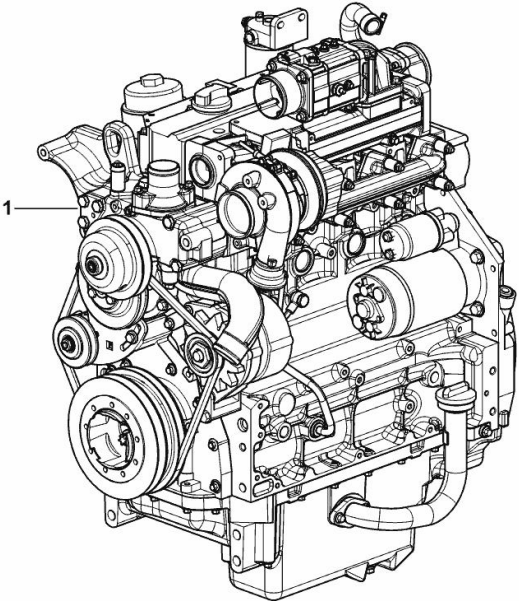

**ENGINE**

Fig.	P/n	QTY	Name
------	-----	-----	------

**Notes:**

[R3 EVO 100 -> 16001]

1	25007705	1	engine ON ORDERING PLEASE ENGINE NO. REQUIRED
---	----------	---	---

9\_O3019\_01\_0-A-001

**ENGINE**

Fig.	P/n	QTY	Name
------	-----	-----	------

Notes:  
[R3 EVO 100 -> 16001]

19	0.014.9247.3/20	1	bracket
20	0.010.6442.0/10	1	bracket
21	2.0112.322.2	4	screw m 10 p.1.5x65
22	2.1475.003.2	4	washer 10

9\_O3016\_01\_0-B-001

FASTENINGS

Fig.	P/n	QTY	Name
------	-----	-----	------