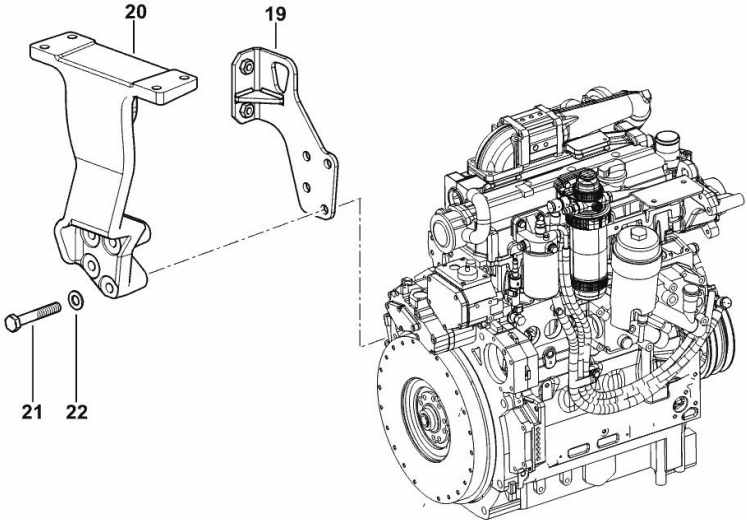

9_O3019_04_0-A-001

ENGINE

Fig.	P/n	QTY	Name
------	-----	-----	------

Notes:
 EXPORT USA [R3 EVO 100 2WD -> 20001] EXPORT USA [R3 EVO 100 4WD -> 20001]

1	25009811	1	engine ON ORDERING PLEASE ENGINE NO. REQUIRED
---	----------	---	---

9_O3019_07_0-A-001

SUPPORTS

Fig.	P/n	QTY	Name
------	-----	-----	------

Notes:
 [R3 EVO 100 2WD -> 20001] [R3 EVO 100 4WD -> 20001]

19	0.014.9247.3/20	1	bracket
20	0.010.6442.0/10	1	bracket
21	2.0112.322.2	4	screw m 10 p.1.5x65
22	2.1475.003.2	4	washer 10