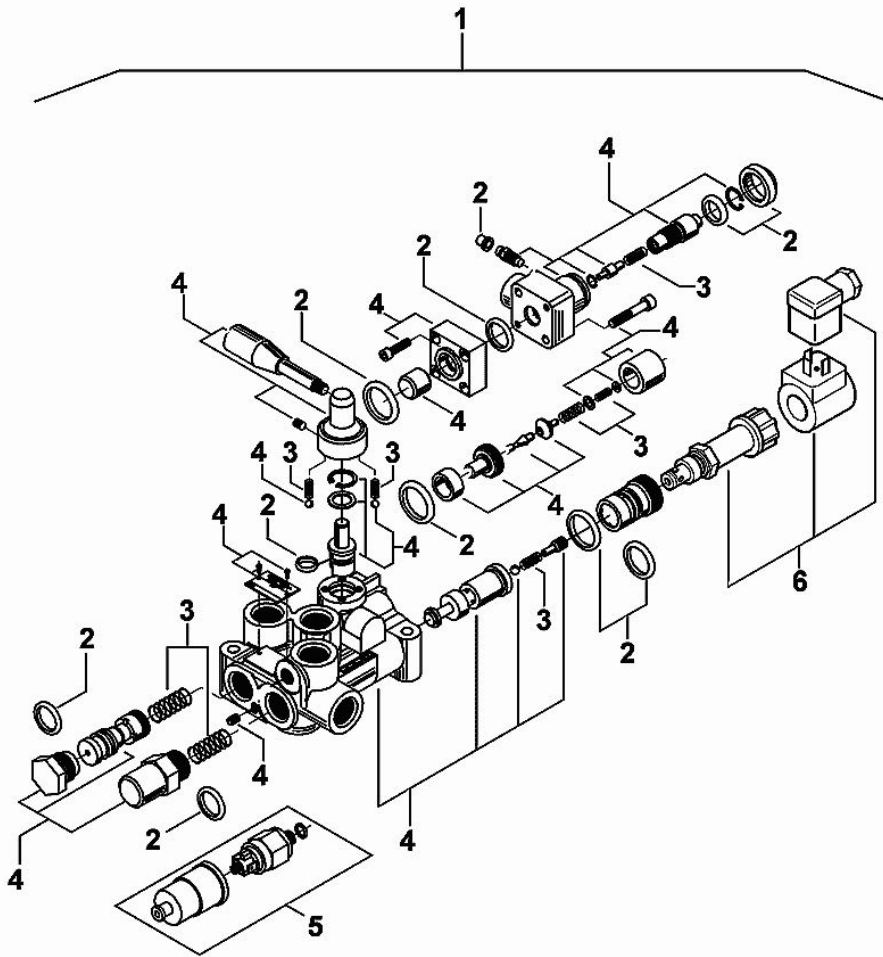

TRAILER BRAKE VALVE

Fig.	P/n	QTY	Name
1	04419935	1	valve
2	0.900.0136.2	1	accessories

TRAILER BRAKE VALVE

Fig.	P/n	QTY	Name
1	04424805	1	valve
2	0.010.3493.2	1	seal ring kit
3	0.010.3494.0	1	spring
4	0.000.0000.1		cannot be supplied
5	0.900.0064.4	1	pressure switch
6	0.900.0939.9	1	solenoid valve

04424805

PRESSURE REGULATOR

Fig.	P/n	QTY	Name
1	04434820	1	regulator
2	0.010.2844.1	1	repair set
3	0.000.0000.1		cannot be supplied

04434820

TRAILER BRAKE VALVE

Fig.	P/n	QTY	Name
1	04452780/10	1	valve
2	0.900.0064.8	1	small block
3	0.900.0064.3	2	screw
4	0.000.0000.1		cannot be supplied
5	0.010.3494.1	1	seal ring kit
6	0.900.0064.9	1	accessories
7	0.900.0040.2	1	spring - KIT

TRAILER BRAKE VALVE

Fig.	P/n	QTY	Name
1	04452780/20	1	valve
2	0.900.1977.9	1	small block
3	0.900.0064.3	2	screw
4	0.000.0000.1		cannot be supplied
5	0.010.3494.1	1	seal ring kit
6	0.900.1978.0	1	accessories
7	0.900.0040.2	1	spring - KIT

PUMP-COMPONENTS

Fig.	P/n	QTY	Name
1	04453936	1	pump
2	0.900.0387.0	1	spare parts kit
3	0.000.0000.1		cannot be supplied
4	0.900.0782.9	1	tank
5	0.900.0783.0	1	plug

04453936

BRAKES CONTROL VALVE

Fig.	P/n	QTY	Name
1	2.3729.722.0/20	1	valve
2	0.900.1263.3	1	gasket set
3	0.900.1263.4	1	spring
4	0.900.0064.3	2	screw