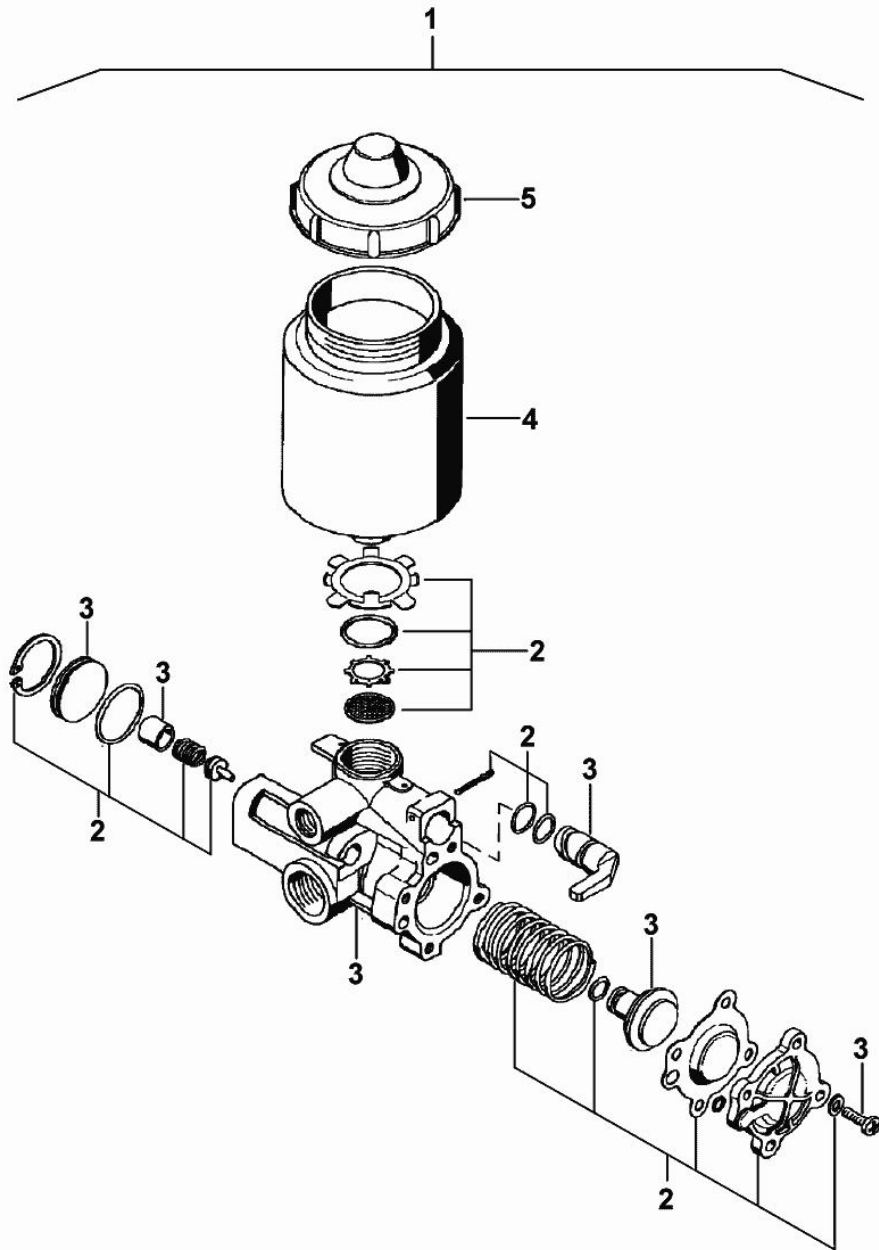

TRAILER BRAKE VALVE

Fig.	P/n	QTY	Name
1	04419935	1	valve
2	0.900.0136.2	1	accessories

TRAILER BRAKE VALVE

Fig.	P/n	QTY	Name
1	04424805	1	valve
2	0.010.3493.2	1	seal ring kit
3	0.010.3494.0	1	spring
4	0.000.0000.1		cannot be supplied
5	0.900.0064.4	1	pressure switch
6	0.900.0939.9	1	solenoid valve

04424805

PRESSURE REGULATOR

Fig.	P/n	QTY	Name
1	04434820	1	regulator
2	0.010.2844.1	1	repair set
3	0.000.0000.1		cannot be supplied

04434820

TRAILER BRAKE VALVE

Fig.	P/n	QTY	Name
1	04452780/10	1	valve
2	0.900.0064.8	1	small block
3	0.900.0064.3	2	screw
4	0.000.0000.1		cannot be supplied
5	0.010.3494.1	1	seal ring kit
6	0.900.0064.9	1	accessories
7	0.900.0040.2	1	spring - KIT

TRAILER BRAKE VALVE

Fig.	P/n	QTY	Name
1	04452780/20	1	valve
2	0.900.1977.9	1	small block
3	0.900.0064.3	2	screw
4	0.000.0000.1		cannot be supplied
5	0.010.3494.1	1	seal ring kit
6	0.900.1978.0	1	accessories
7	0.900.0040.2	1	spring - KIT

PUMP-COMPONENTS

Fig.	P/n	QTY	Name
1	04453936	1	pump
2	0.900.0387.0	1	spare parts kit
3	0.000.0000.1		cannot be supplied
4	0.900.0782.9	1	tank
5	0.900.0783.0	1	plug

04453936

BRAKES CONTROL VALVE

Fig.	P/n	QTY	Name
1	2.3729.722.0/20	1	valve
2	0.900.1263.3	1	gasket set
3	0.900.1263.4	1	spring
4	0.900.0064.3	2	screw