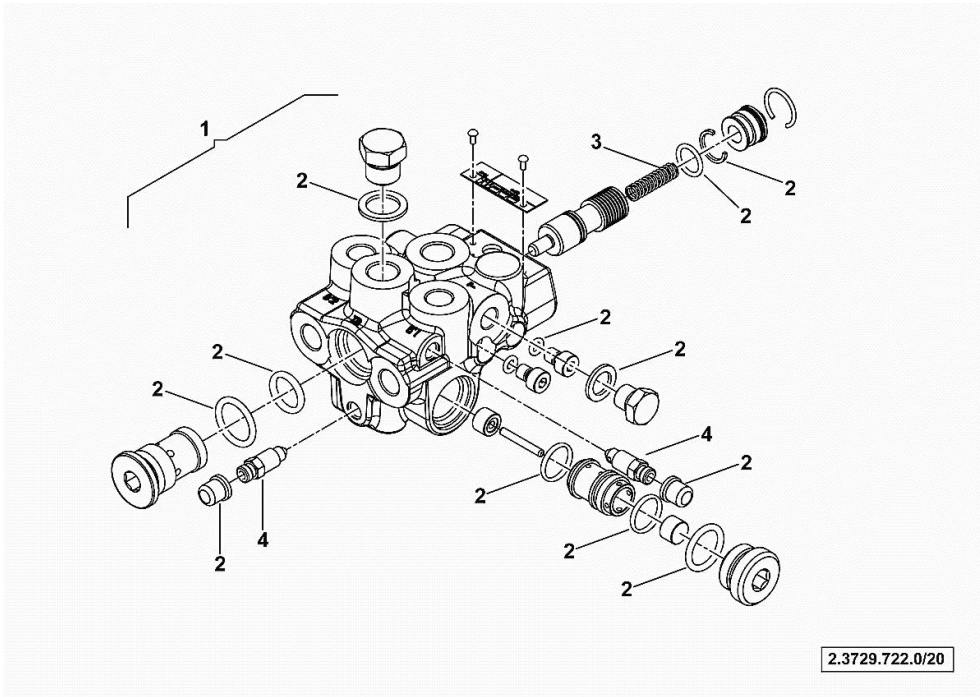

04424805

PRESSURE REGULATOR

Fig.	P/n	QTY	Name
1	04434820	1	regulator
2	0.010.2844.1	1	repair set
3	0.000.0000.1		cannot be supplied

04434820

TRAILER BRAKE VALVE

Fig.	P/n	QTY	Name
1	04452780/10	1	valve
2	0.900.0064.8	1	small block
3	0.900.0064.3	2	screw
4	0.000.0000.1		cannot be supplied
5	0.010.3494.1	1	seal ring kit
6	0.900.0064.9	1	accessories
7	0.900.0040.2	1	spring - KIT

TRAILER BRAKE VALVE

Fig.	P/n	QTY	Name
1	04452780/20	1	valve
2	0.900.1977.9	1	small block
3	0.900.0064.3	2	screw
4	0.000.0000.1		cannot be supplied
5	0.010.3494.1	1	seal ring kit
6	0.900.1978.0	1	accessories
7	0.900.0040.2	1	spring - KIT

PUMP-COMPONENTS

Fig.	P/n	QTY	Name
1	04453936	1	pump
2	0.900.0387.0	1	spare parts kit
3	0.000.0000.1		cannot be supplied
4	0.900.0782.9	1	tank
5	0.900.0783.0	1	plug

04453936

BRAKES CONTROL VALVE

Fig.	P/n	QTY	Name
1	2.3729.722.0/20	1	valve
2	0.900.1263.3	1	gasket set
3	0.900.1263.4	1	spring
4	0.900.0064.3	2	screw