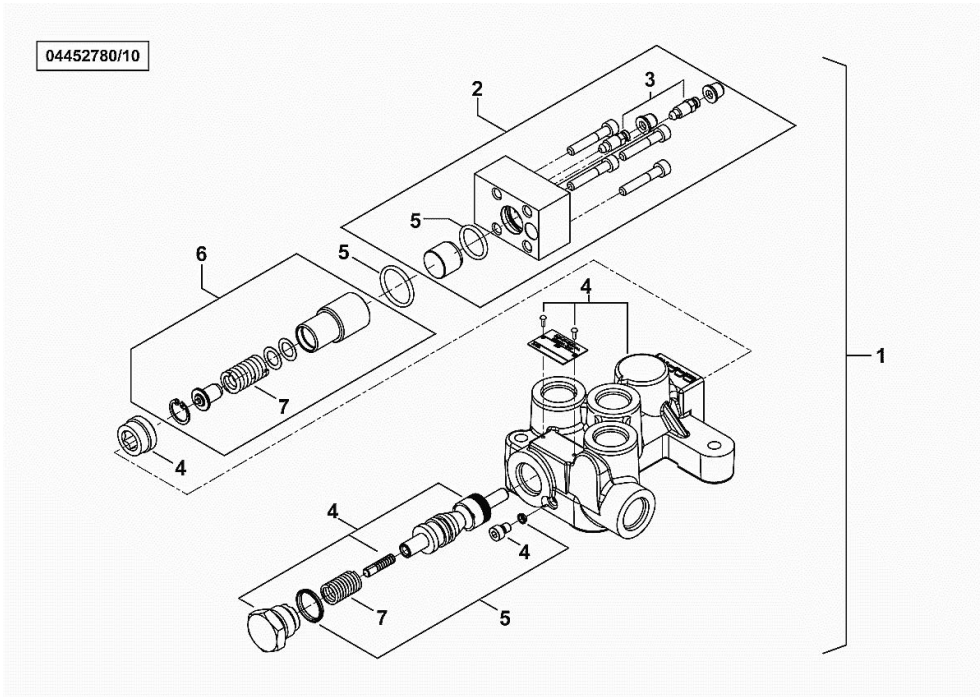

04424805

PRESSURE REGULATOR

Fig.	P/n	QTY	Name
1	04434820	1	regulator
2	0.010.2844.1	1	repair set
3	0.000.0000.1		cannot be supplied

04434820

TRAILER BRAKE VALVE

Fig.	P/n	QTY	Name
1	04452780/10	1	valve
2	0.900.0064.8	1	small block
3	0.900.0064.3	2	screw
4	0.000.0000.1		cannot be supplied
5	0.010.3494.1	1	seal ring kit
6	0.900.0064.9	1	accessories
7	0.900.0040.2	1	spring - KIT

TRAILER BRAKE VALVE

Fig.	P/n	QTY	Name
1	04452780/20	1	valve
2	0.900.1977.9	1	small block
3	0.900.0064.3	2	screw
4	0.000.0000.1		cannot be supplied
5	0.010.3494.1	1	seal ring kit
6	0.900.1978.0	1	accessories
7	0.900.0040.2	1	spring - KIT

PUMP-COMPONENTS

Fig.	P/n	QTY	Name
1	04453936	1	pump
2	0.900.0387.0	1	spare parts kit
3	0.000.0000.1		cannot be supplied
4	0.900.0782.9	1	tank
5	0.900.0783.0	1	plug

04453936

BRAKES CONTROL VALVE

Fig.	P/n	QTY	Name
1	2.3729.722.0/20	1	valve
2	0.900.1263.3	1	gasket set
3	0.900.1263.4	1	spring
4	0.900.0064.3	2	screw