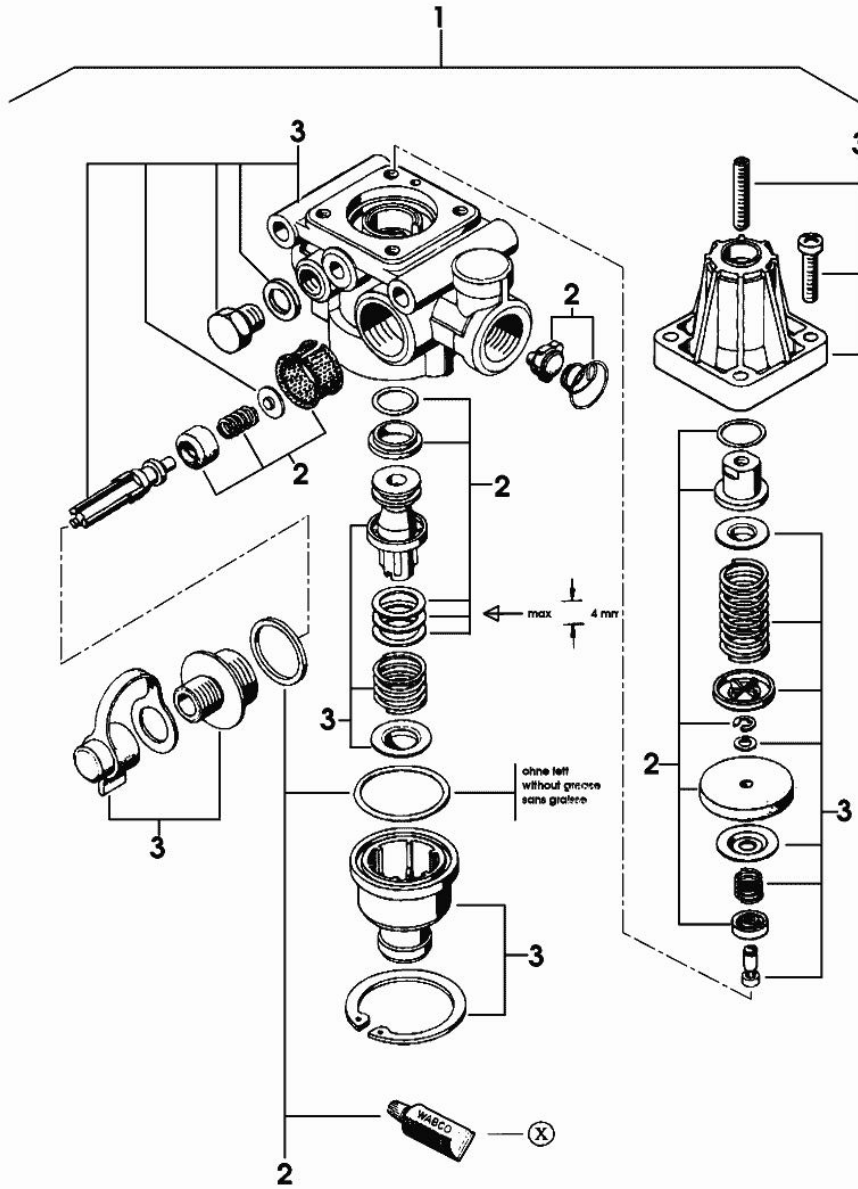

TRAILER BRAKE VALVE

Fig.	P/n	QTY	Name
1	04419935	1	valve
2	0.900.0136.2	1	accessories

TRAILER BRAKE VALVE

Fig.	P/n	QTY	Name
1	04424805	1	valve
2	0.010.3493.2	1	seal ring kit
3	0.010.3494.0	1	spring
4	0.000.0000.1		cannot be supplied
5	0.900.0064.4	1	pressure switch
6	0.900.0939.9	1	solenoid valve

04424805

PRESSURE REGULATOR

Fig.	P/n	QTY	Name
1	04434820	1	regulator
2	0.010.2844.1	1	repair set
3	0.000.0000.1		cannot be supplied

04434820

TRAILER BRAKE VALVE

Fig.	P/n	QTY	Name
1	04452780/10	1	valve
2	0.900.0064.8	1	small block
3	0.900.0064.3	2	screw
4	0.000.0000.1		cannot be supplied
5	0.010.3494.1	1	seal ring kit
6	0.900.0064.9	1	accessories
7	0.900.0040.2	1	spring - KIT

TRAILER BRAKE VALVE

Fig.	P/n	QTY	Name
1	04452780/20	1	valve
2	0.900.1977.9	1	small block
3	0.900.0064.3	2	screw
4	0.000.0000.1		cannot be supplied
5	0.010.3494.1	1	seal ring kit
6	0.900.1978.0	1	accessories
7	0.900.0040.2	1	spring - KIT

PUMP-COMPONENTS

Fig.	P/n	QTY	Name
1	04453936	1	pump
2	0.900.0387.0	1	spare parts kit
3	0.000.0000.1		cannot be supplied
4	0.900.0782.9	1	tank
5	0.900.0783.0	1	plug

04453936

BRAKES CONTROL VALVE

Fig.	P/n	QTY	Name
1	2.3729.722.0/20	1	valve
2	0.900.1263.3	1	gasket set
3	0.900.1263.4	1	spring
4	0.900.0064.3	2	screw