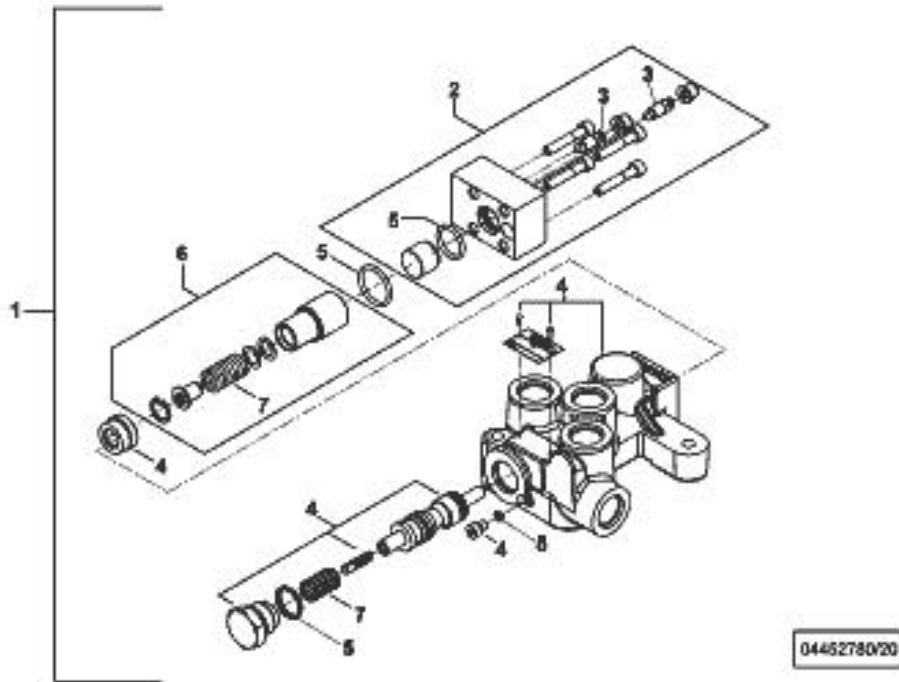

04424805

PRESSURE REGULATOR

Fig.	P/n	QTY	Name
1	04434820	1	regulator
2	0.010.2844.1	1	repair set
3	0.000.0000.1		cannot be supplied

04434820

TRAILER BRAKE VALVE

Fig.	P/n	QTY	Name
1	04452780/10	1	valve
2	0.900.0064.8	1	small block
3	0.900.0064.3	2	screw
4	0.000.0000.1		cannot be supplied
5	0.010.3494.1	1	seal ring kit
6	0.900.0064.9	1	accessories
7	0.900.0040.2	1	spring - KIT

TRAILER BRAKE VALVE

Fig.	P/n	QTY	Name
1	04452780/20	1	valve
2	0.900.1977.9	1	small block
3	0.900.0064.3	2	screw
4	0.000.0000.1		cannot be supplied
5	0.010.3494.1	1	seal ring kit
6	0.900.1978.0	1	accessories
7	0.900.0040.2	1	spring - KIT

PUMP-COMPONENTS

Fig.	P/n	QTY	Name
1	04453936	1	pump
2	0.900.0387.0	1	spare parts kit
3	0.000.0000.1		cannot be supplied
4	0.900.0782.9	1	tank
5	0.900.0783.0	1	plug

04453936

BRAKES CONTROL VALVE

Fig.	P/n	QTY	Name
1	2.3729.722.0/20	1	valve
2	0.900.1263.3	1	gasket set
3	0.900.1263.4	1	spring
4	0.900.0064.3	2	screw