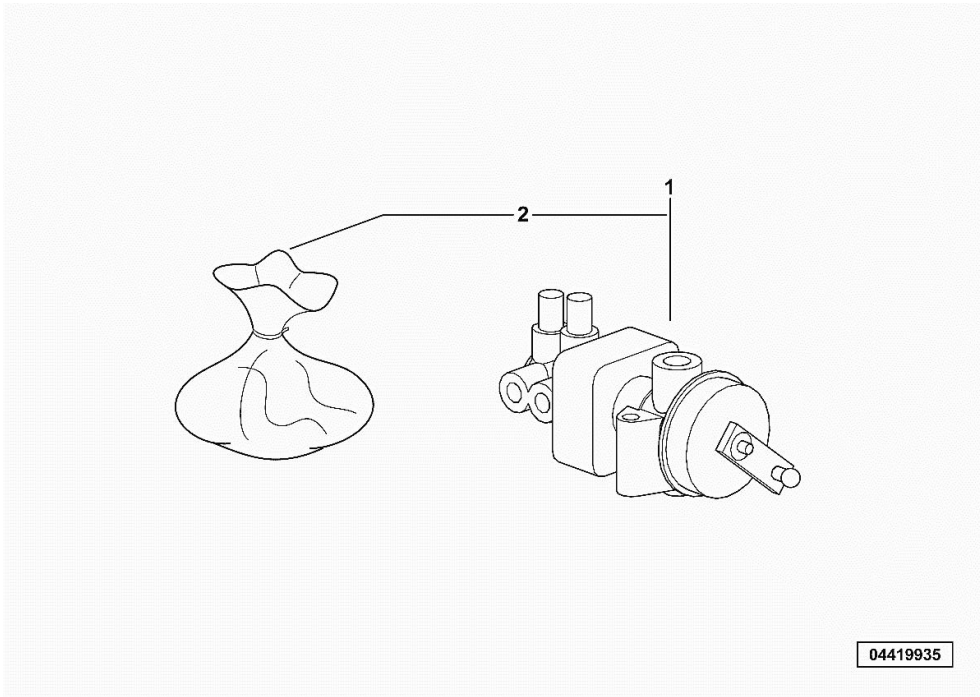

TRAILER BRAKE VALVE

Fig.	P/n	QTY	Name
1	04419935	1	valve
2	0.900.0136.2	1	accessories

TRAILER BRAKE VALVE

Fig.	P/n	QTY	Name
1	04424805	1	valve
2	0.010.3493.2	1	seal ring kit
3	0.010.3494.0	1	spring
4	0.000.0000.1		cannot be supplied
5	0.900.0064.4	1	pressure switch
6	0.900.0939.9	1	solenoid valve

04424805

PRESSURE REGULATOR

Fig.	P/n	QTY	Name
1	04434820	1	regulator
2	0.010.2844.1	1	repair set
3	0.000.0000.1		cannot be supplied

04434820

TRAILER BRAKE VALVE

Fig.	P/n	QTY	Name
1	04452780/10	1	valve
2	0.900.0064.8	1	small block
3	0.900.0064.3	2	screw
4	0.000.0000.1		cannot be supplied
5	0.010.3494.1	1	seal ring kit
6	0.900.0064.9	1	accessories
7	0.900.0040.2	1	spring - KIT

PUMP-COMPONENTS

Fig.	P/n	QTY	Name
1	04453936	1	pump
2	0.900.0387.0	1	spare parts kit
3	0.000.0000.1		cannot be supplied
4	0.900.0782.9	1	tank
5	0.900.0783.0	1	plug

04453936

BRAKES CONTROL VALVE

Fig.	P/n	QTY	Name
1	2.3729.722.0/20	1	valve
2	0.900.1263.3	1	gasket set
3	0.900.1263.4	1	spring
4	0.900.0064.3	2	screw