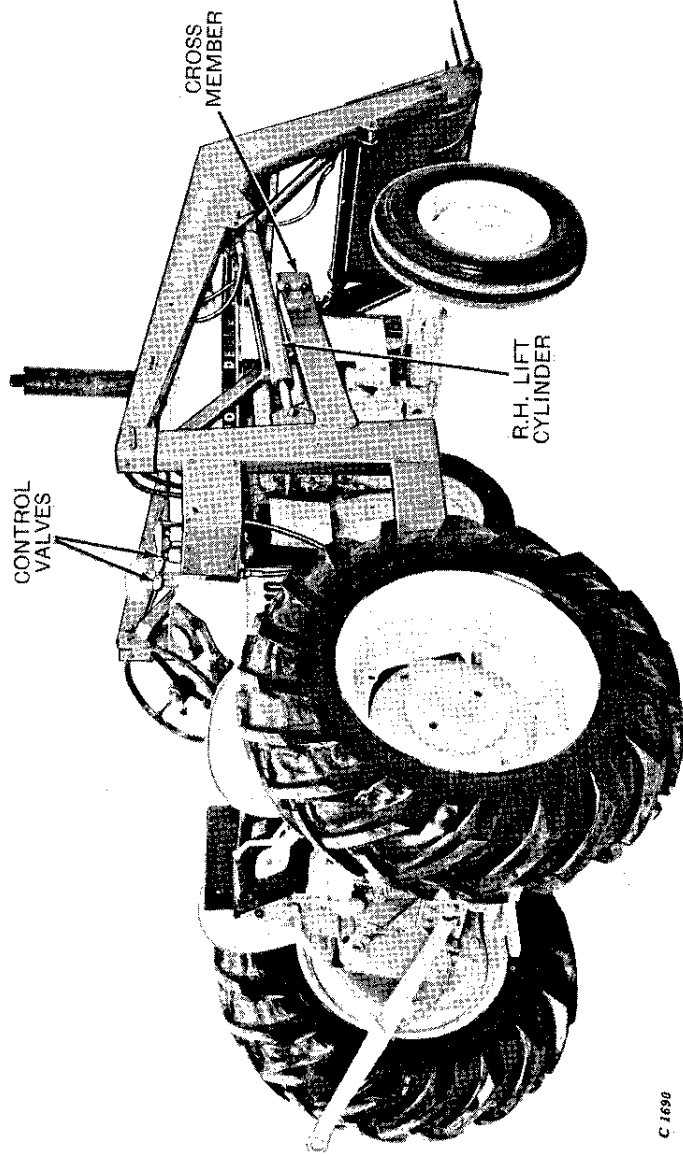

# 35 Series 1 Farm Loader 1010 Utility, Single Row-Crop, and Row-crop Utility Tractors

JOHN DEERE

# to the purchaser

This manual covers the operation, service, and lubrication instructions for the John Deere 35 Farm Loader, "Series 1," for 1010 Utility, Single Row-Crop, and Row-Crop Utility Tractors.

the rear of the tractor-loader combination and facing the forward direction of travel.

Before you forget, fill in the information below.

<b>JOHN DEERE 35 FARM LOADER "Series 1"</b>	
Date Purchased . . . . .	19 . . . . .
<i>(To be filled in by purchaser)</i>	

John Deere 35 Farm Loader with Hydraulically-controlled 6-Tine Bucket on John Deere 1010 Utility Tractor

C-1682

C 1698

John Deere 35 Farm Loader on John Deere 1070 Utility Tractor

Thank you so much for reading.  
Please click the “Buy Now!”  
button below to download the  
complete manual.