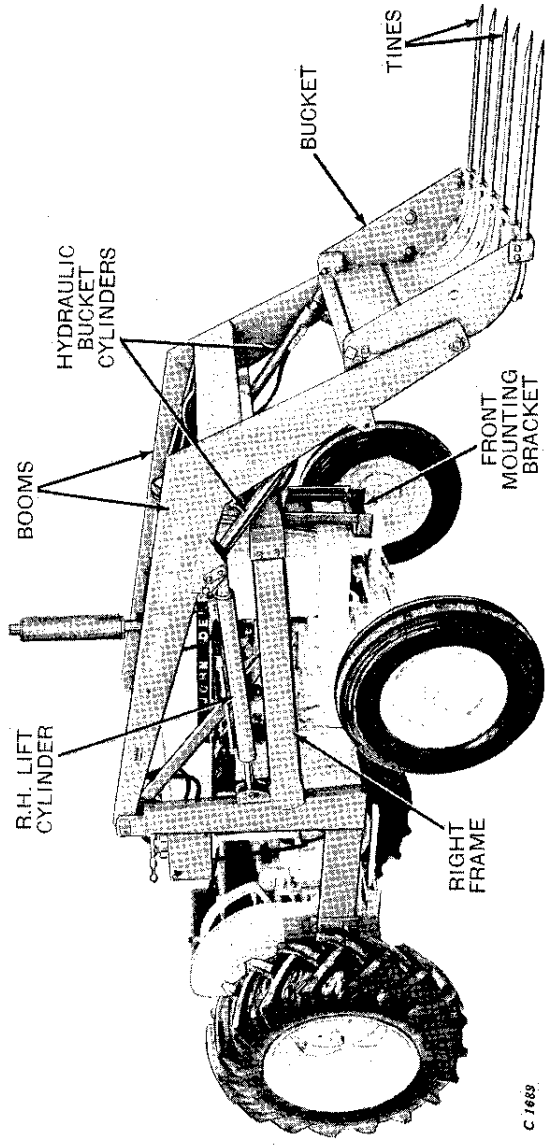

the rear of the tractor-loader combination and facing the forward direction of travel.

Before you forget, fill in the information below.

<b>JOHN DEERE 35 FARM LOADER "Series 1"</b>	
Date Purchased . . . . .	19 . . . . .
<i>(To be filled in by purchaser)</i>	

John Deere 35 Farm Loader with Hydraulically-controlled 6-Tine Bucket on John Deere 1010 Utility Tractor

C-1682

C 1698

John Deere 35 Farm Loader on John Deere 1070 Utility Tractor

Thank you so much for reading.  
Please click the “Buy Now!”  
button below to download the  
complete manual.