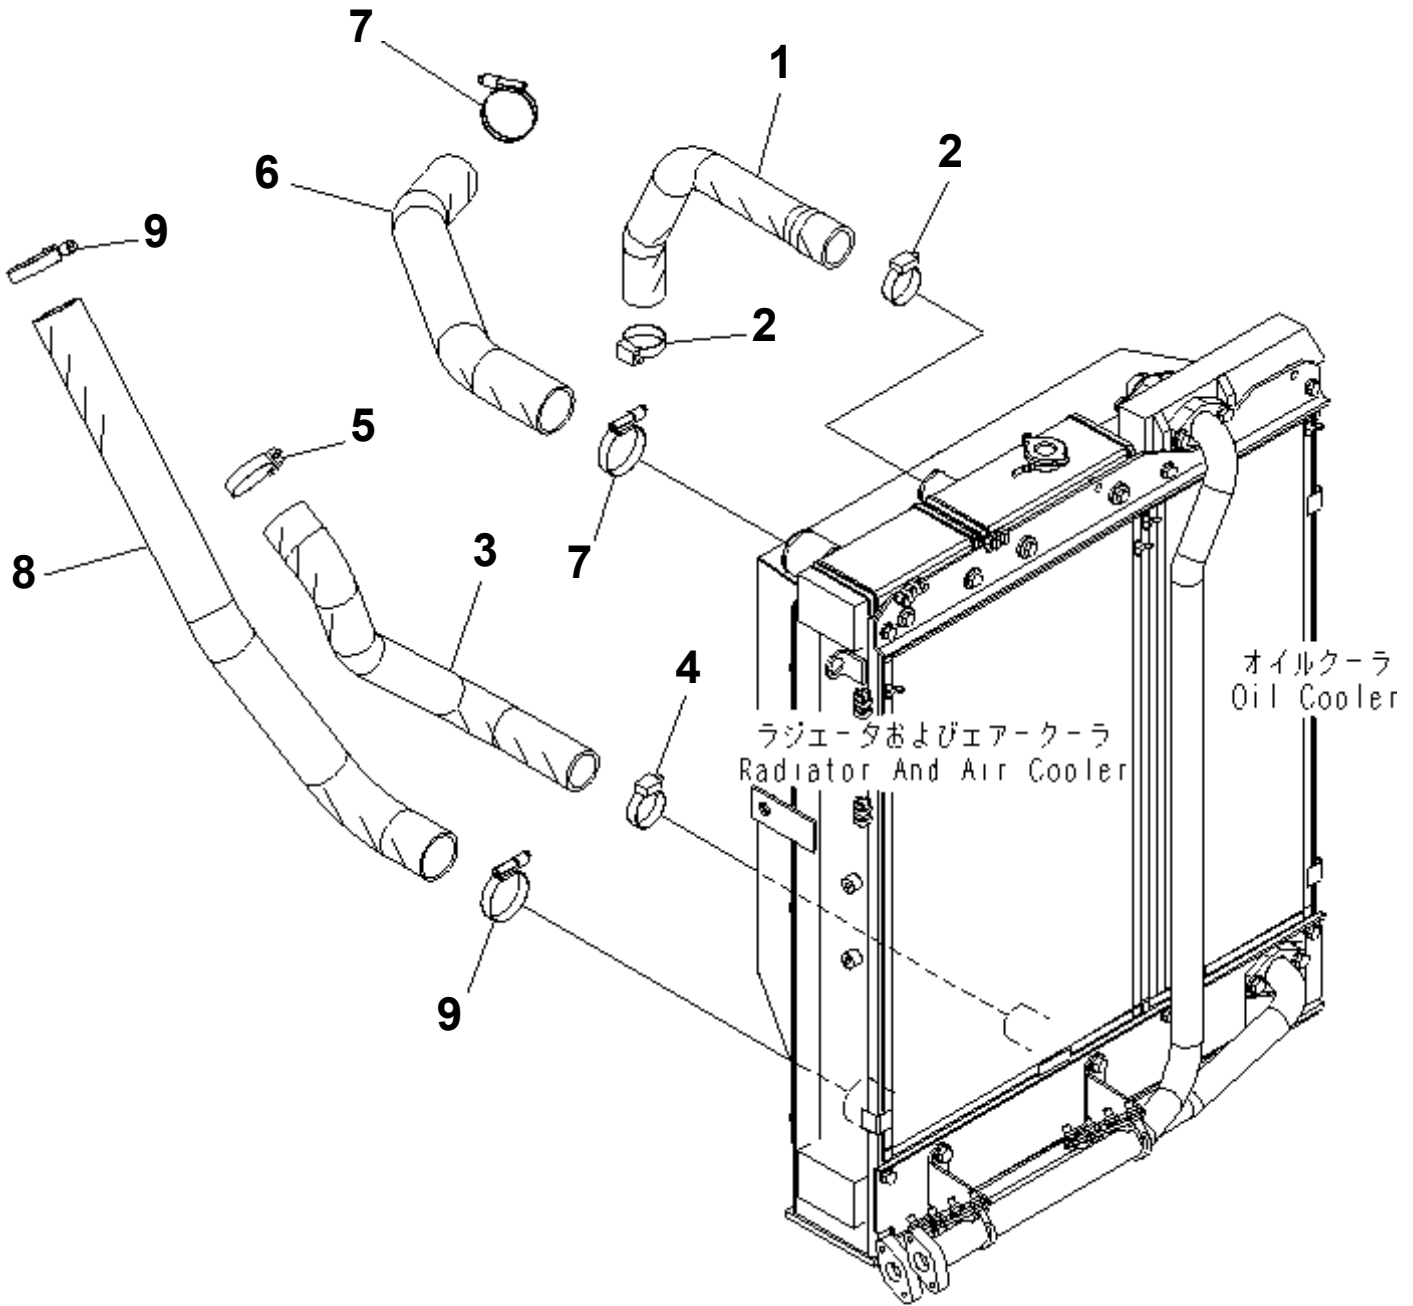

0 0 0 3 3 4 4 8

PW180-7K S/N K40001-UP
COOLING (RADIATOR AND CHARGE OIL COOLER HOSE)

Item	Part No.	Description	Qty	Options
1	20J-03-11610	HOSE	1	SN:K40001--
2	07289-00055	CLAMP	2	SN:K40001--
3	20J-03-11621	HOSE	1	SN:K40001--
4	07289-00055	CLAMP	1	SN:K40001--
5	07289-00070	CLAMP	1	SN:K40001--
6	20J-03-11580	HOSE	1	SN:K40001--
7	07299-00070	CLAMP	2	SN:K40001--
8	20J-03-11590	HOSE	1	SN:K40001--
9	07299-00070	CLAMP	2	SN:K40001--