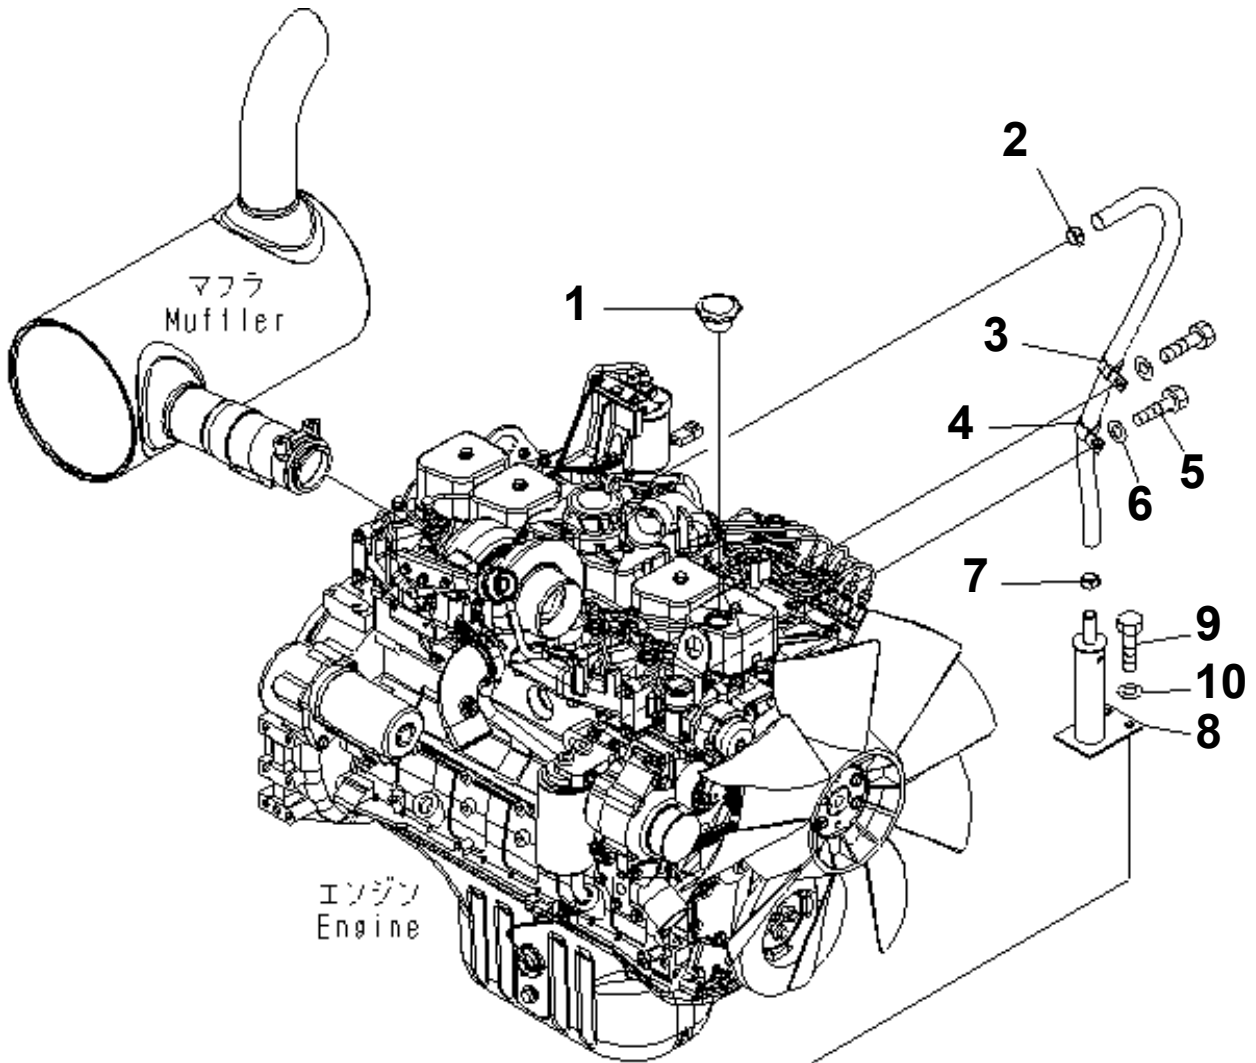

PW180-7K S/N K40001-UP
KOMATSU PW180-7K S/N K40001-UP

Item	Description	Book	Page
	SAA6D102E-2-18 ENGINE S/N 21494941-UP	saa6d1eu	
B0	ENGINE RELATED PARTS		030000
C0	COOLING SYSTEM		060000
D0	FUEL TANK AND RELATED PARTS		090000
E0	ELECTRICAL SYSTEM		120000
F0	POWER TRAIN		150000
H0	HYDRAULIC SYSTEM		180000
J0	MAIN/REVOLVING FRAME AND RELATED PARTS		210000
K0	OPERATOR'S COMPARTMENT AND CONTROL SYSTEM		240000
M0	GUARD		270000
N0	SWING CIRCLE AND RELATED PARTS		300000
P0	TRAVEL AND LOWER PIPING		330000
S0	SUSPENTION AND WHEEL		360000
T0	WORK EQUIPMENT		390000
U0	MARKS AND PLATES		420000
V0	ACCESSORY		450000
W0	MISCELLANEOUS		480000
Y0	SERVICE KIT AND COMPONENT PARTS		510000

**PW180-7K S/N K40001-UP
ENGINE RELATED PARTS**

Item	Description	Qty	Page
10	ENGINE RELATED PARTS	1	030010
20	ENGINE MOUNTING	1	030020
30	AIR CLEANER AND CONNECTION	1	030030
40	MUFFLER	1	030040
50	FUEL CONTROL	1	030050
60	WIRING (ENGINE HARNESS)	1	030060
70	DAMPER	1	030070
80	TURBO COVER	1	030080

レボルピングフレーム
Revolving Frame

**PW180-7K S/N K40001-UP
ENGINE RELATED PARTS**

Item	Part No.	Description	Qty	Options
1	6130-12-8610	CAP	1	SN:K40001--
2	07285-00230	CLIP	1	SN:K40001--
3	04434-52712	CLIP	1	SN:K40001--
4	04434-52712	CLIP	1	SN:K40001--
5	01010-81220	BOLT	1	SN:K40001--
6	01643-31232	WASHER	1	SN:K40001--
7	07285-00230	CLIP	1	SN:K40001--
8	20K-01-31630	VENT ASS'Y	1	SN:K40001--
9	01010-81220	BOLT	2	SN:K40001--
10	01643-31232	WASHER	2	SN:K40001--