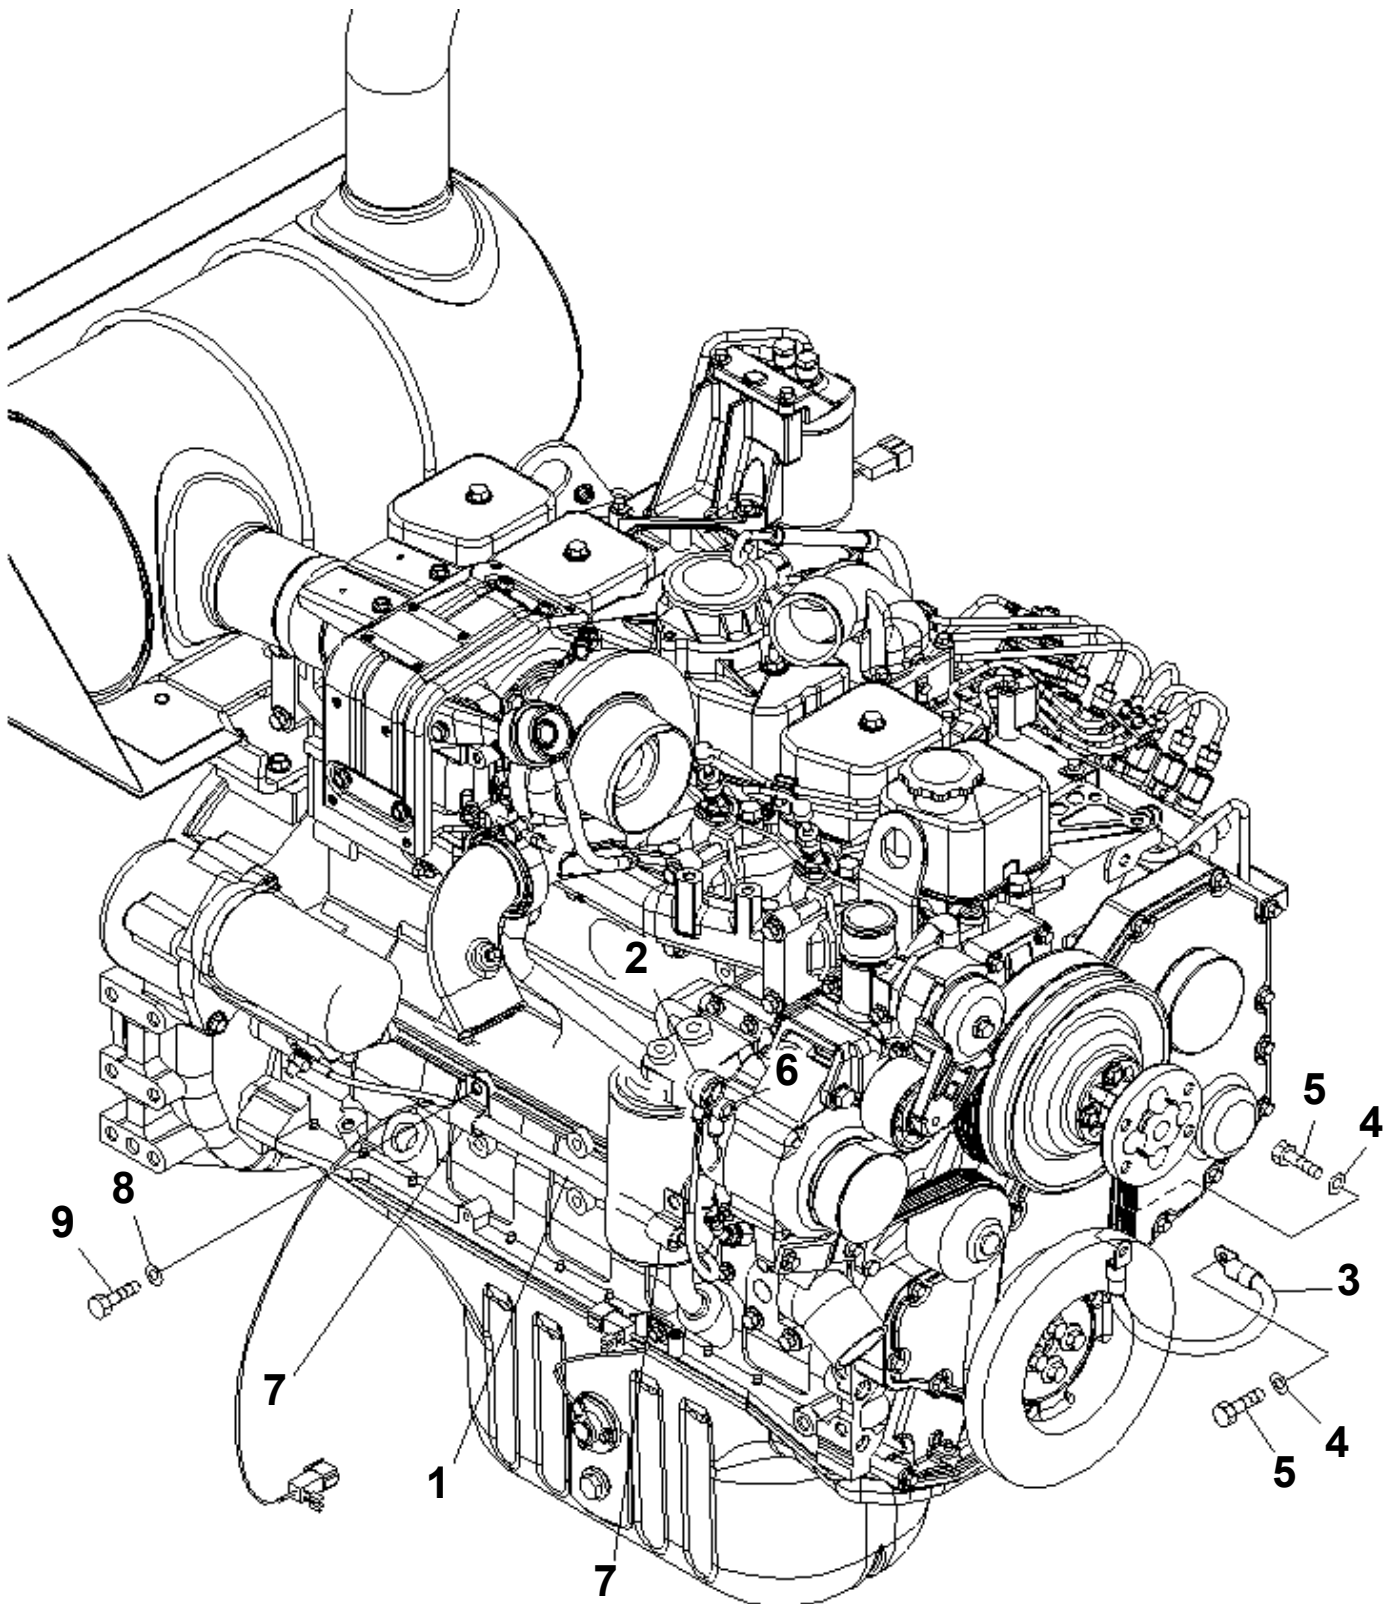

PW180-7K S/N K40001-UP
KOMATSU PW180-7K S/N K40001-UP

Item	Description	Book	Page
	SAA6D102E-2-18 ENGINE S/N 21494941-UP	saa6d1eu	
B0	ENGINE RELATED PARTS		030000
C0	COOLING SYSTEM		060000
D0	FUEL TANK AND RELATED PARTS		090000
E0	ELECTRICAL SYSTEM		120000
F0	POWER TRAIN		150000
H0	HYDRAULIC SYSTEM		180000
J0	MAIN/REVOLVING FRAME AND RELATED PARTS		210000
K0	OPERATOR'S COMPARTMENT AND CONTROL SYSTEM		240000
M0	GUARD		270000
N0	SWING CIRCLE AND RELATED PARTS		300000
P0	TRAVEL AND LOWER PIPING		330000
S0	SUSPENTION AND WHEEL		360000
T0	WORK EQUIPMENT		390000
U0	MARKS AND PLATES		420000
V0	ACCESSORY		450000
W0	MISCELLANEOUS		480000
Y0	SERVICE KIT AND COMPONENT PARTS		510000

**PW180-7K S/N K40001-UP
FUEL CONTROL**

Item	Part No.	Description	Qty	Options
1	20Y-43-23441	SPRING ASS'Y	1	SN:K40001--
2	01582-11008	NUT	1	SN:K40001--
3	04248-31018	ROD	1	SN:K40001--
4	01508-41006	NUT,L.H. THREAD	1	SN:K40001--
5	04250-91056	END,L.H. THREAD	1	SN:K40001--
6	01593-31008	NUT	1	SN:K40001--
7	04050-12018	PIN,COTTER	1	SN:K40001--
8	01582-11008	NUT	1	SN:K40001--
9	20Y-43-12180	JOINT	1	SN:K40001--
10	01602-20619	WASHER,SPRING	1	SN:K40001--
11	01580-10605	NUT	1	SN:K40001--
12	20Y-43-31311	BRACKET	1	SN:K40001--
13	01010-81230	BOLT	2	SN:K40001--
14	01643-31232	WASHER	2	SN:K40001--
15	01010-80820	BOLT	2	SN:K40001--
16	01643-30823	WASHER	2	SN:K40001--
17	7834-41-2002	MOTOR ASS'Y	1	SN:K40001--
18	01010-81040	BOLT	3	SN:K40001--
19	01643-31032	WASHER	3	SN:K40001--
20	20Y-43-12143	LEVER	1	SN:K40001--
21	01010-81030	BOLT	1	SN:K40001--
22	01602-21030	WASHER,SPRING	1	SN:K40001--
23	01016-51075	BOLT	1	SN:K40001--
24	01580-11008	NUT	1	SN:K40001--