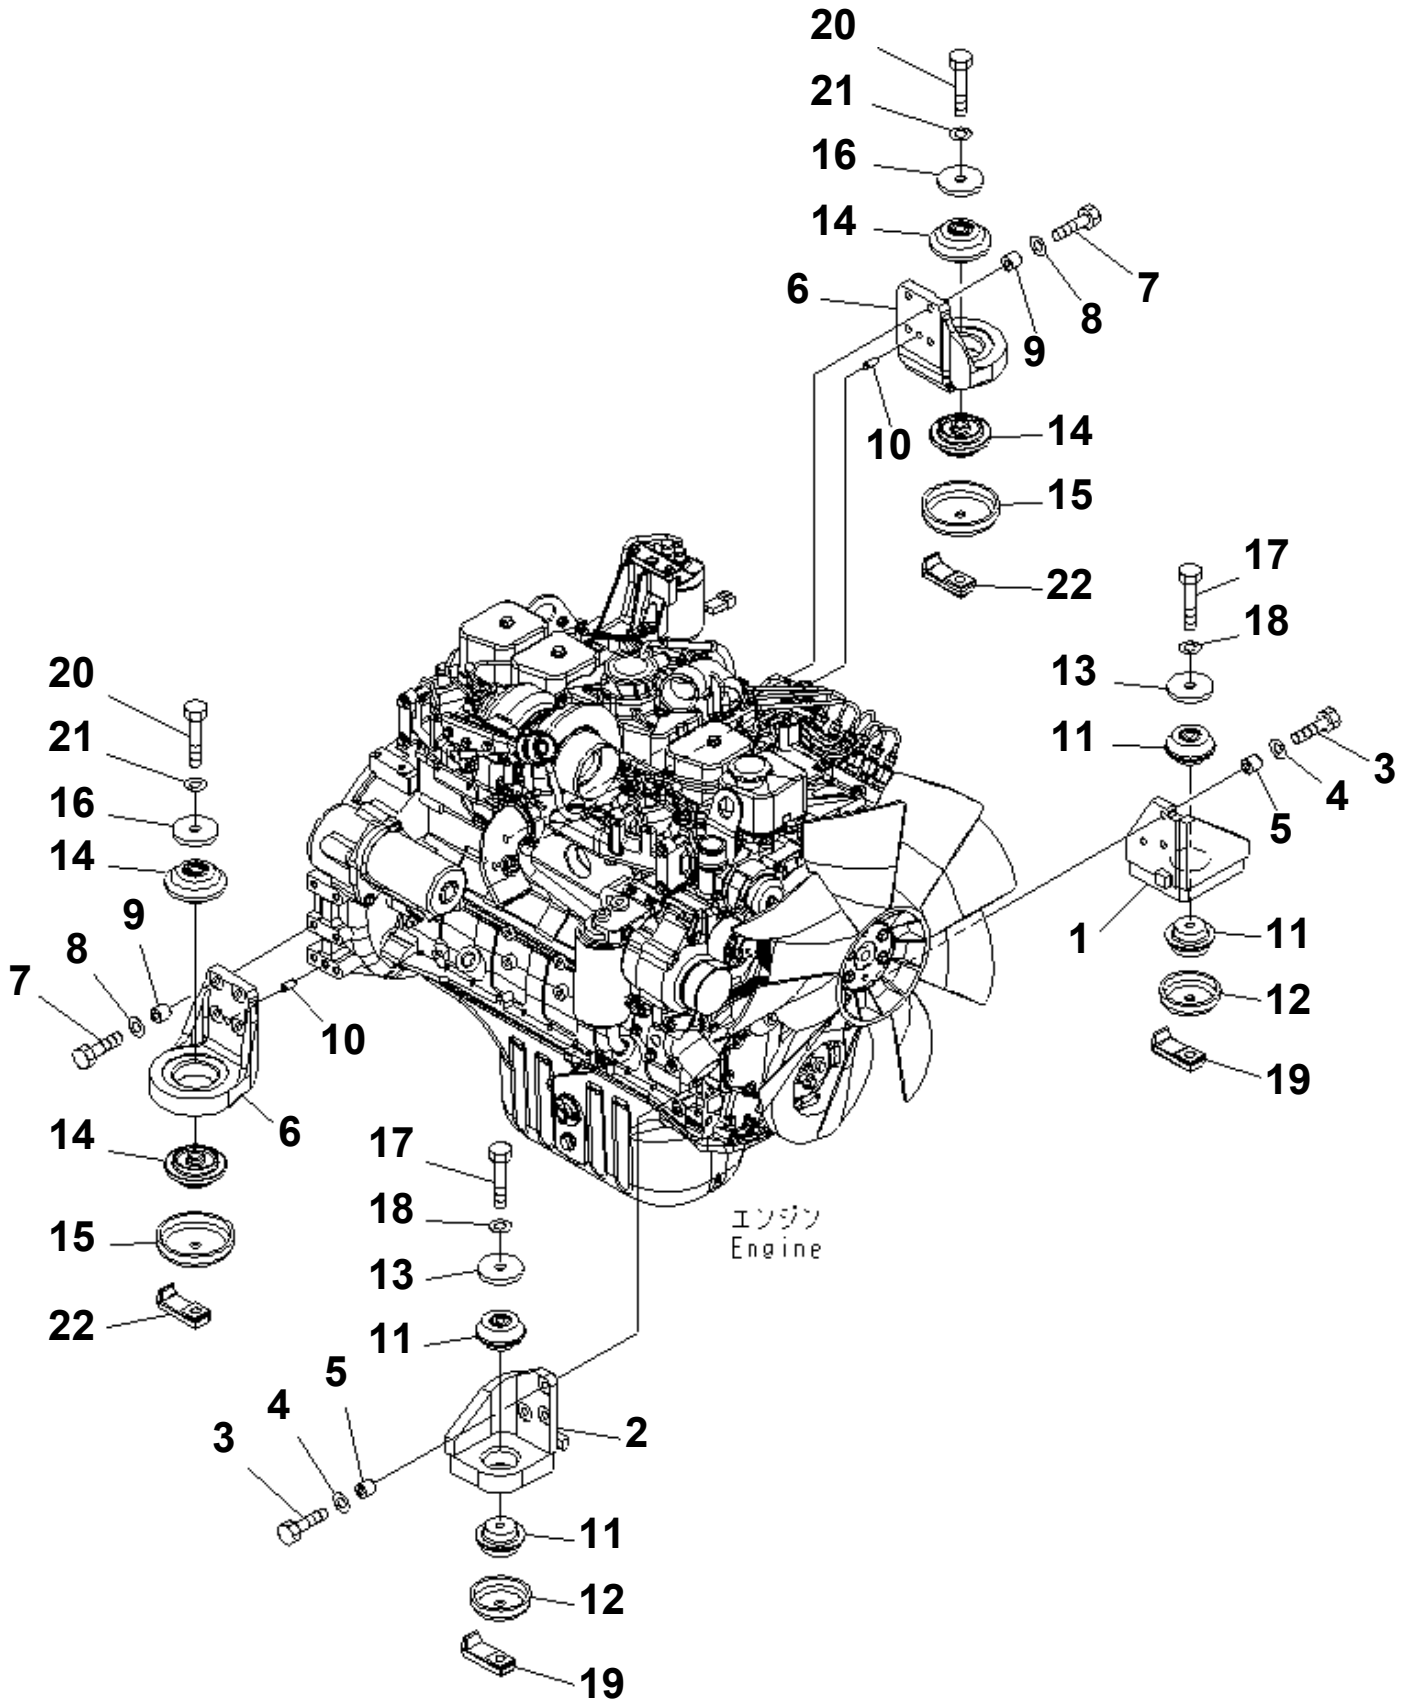

PW180-7K S/N K40001-UP
KOMATSU PW180-7K S/N K40001-UP

Item	Description	Book	Page
	SAA6D102E-2-18 ENGINE S/N 21494941-UP	saa6d1eu	
B0	ENGINE RELATED PARTS		030000
C0	COOLING SYSTEM		060000
D0	FUEL TANK AND RELATED PARTS		090000
E0	ELECTRICAL SYSTEM		120000
F0	POWER TRAIN		150000
H0	HYDRAULIC SYSTEM		180000
J0	MAIN/REVOLVING FRAME AND RELATED PARTS		210000
K0	OPERATOR'S COMPARTMENT AND CONTROL SYSTEM		240000
M0	GUARD		270000
N0	SWING CIRCLE AND RELATED PARTS		300000
P0	TRAVEL AND LOWER PIPING		330000
S0	SUSPENTION AND WHEEL		360000
T0	WORK EQUIPMENT		390000
U0	MARKS AND PLATES		420000
V0	ACCESSORY		450000
W0	MISCELLANEOUS		480000
Y0	SERVICE KIT AND COMPONENT PARTS		510000

**PW180-7K S/N K40001-UP
ENGINE RELATED PARTS**

Item	Description	Qty	Page
10	ENGINE RELATED PARTS	1	030010
20	ENGINE MOUNTING	1	030020
30	AIR CLEANER AND CONNECTION	1	030030
40	MUFFLER	1	030040
50	FUEL CONTROL	1	030050
60	WIRING (ENGINE HARNESS)	1	030060
70	DAMPER	1	030070
80	TURBO COVER	1	030080

レボルピングフレーム
Revolving Frame

**PW180-7K S/N K40001-UP
ENGINE RELATED PARTS**

Item	Part No.	Description	Qty	Options
1	6130-12-8610	CAP	1	SN:K40001--
2	07285-00230	CLIP	1	SN:K40001--
3	04434-52712	CLIP	1	SN:K40001--
4	04434-52712	CLIP	1	SN:K40001--
5	01010-81220	BOLT	1	SN:K40001--
6	01643-31232	WASHER	1	SN:K40001--
7	07285-00230	CLIP	1	SN:K40001--
8	20K-01-31630	VENT ASS'Y	1	SN:K40001--
9	01010-81220	BOLT	2	SN:K40001--
10	01643-31232	WASHER	2	SN:K40001--