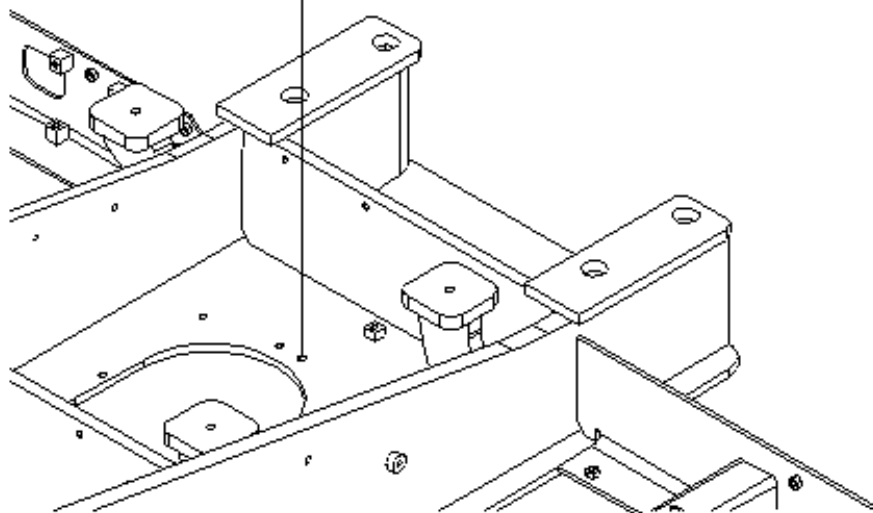

レボルピングフレーム
Revolving Frame

**PW180-7K S/N K40001-UP
ENGINE RELATED PARTS**

Item	Part No.	Description	Qty	Options
1	6130-12-8610	CAP	1	SN:K40001--
2	07285-00230	CLIP	1	SN:K40001--
3	04434-52712	CLIP	1	SN:K40001--
4	04434-52712	CLIP	1	SN:K40001--
5	01010-81220	BOLT	1	SN:K40001--
6	01643-31232	WASHER	1	SN:K40001--
7	07285-00230	CLIP	1	SN:K40001--
8	20K-01-31630	VENT ASS'Y	1	SN:K40001--
9	01010-81220	BOLT	2	SN:K40001--
10	01643-31232	WASHER	2	SN:K40001--