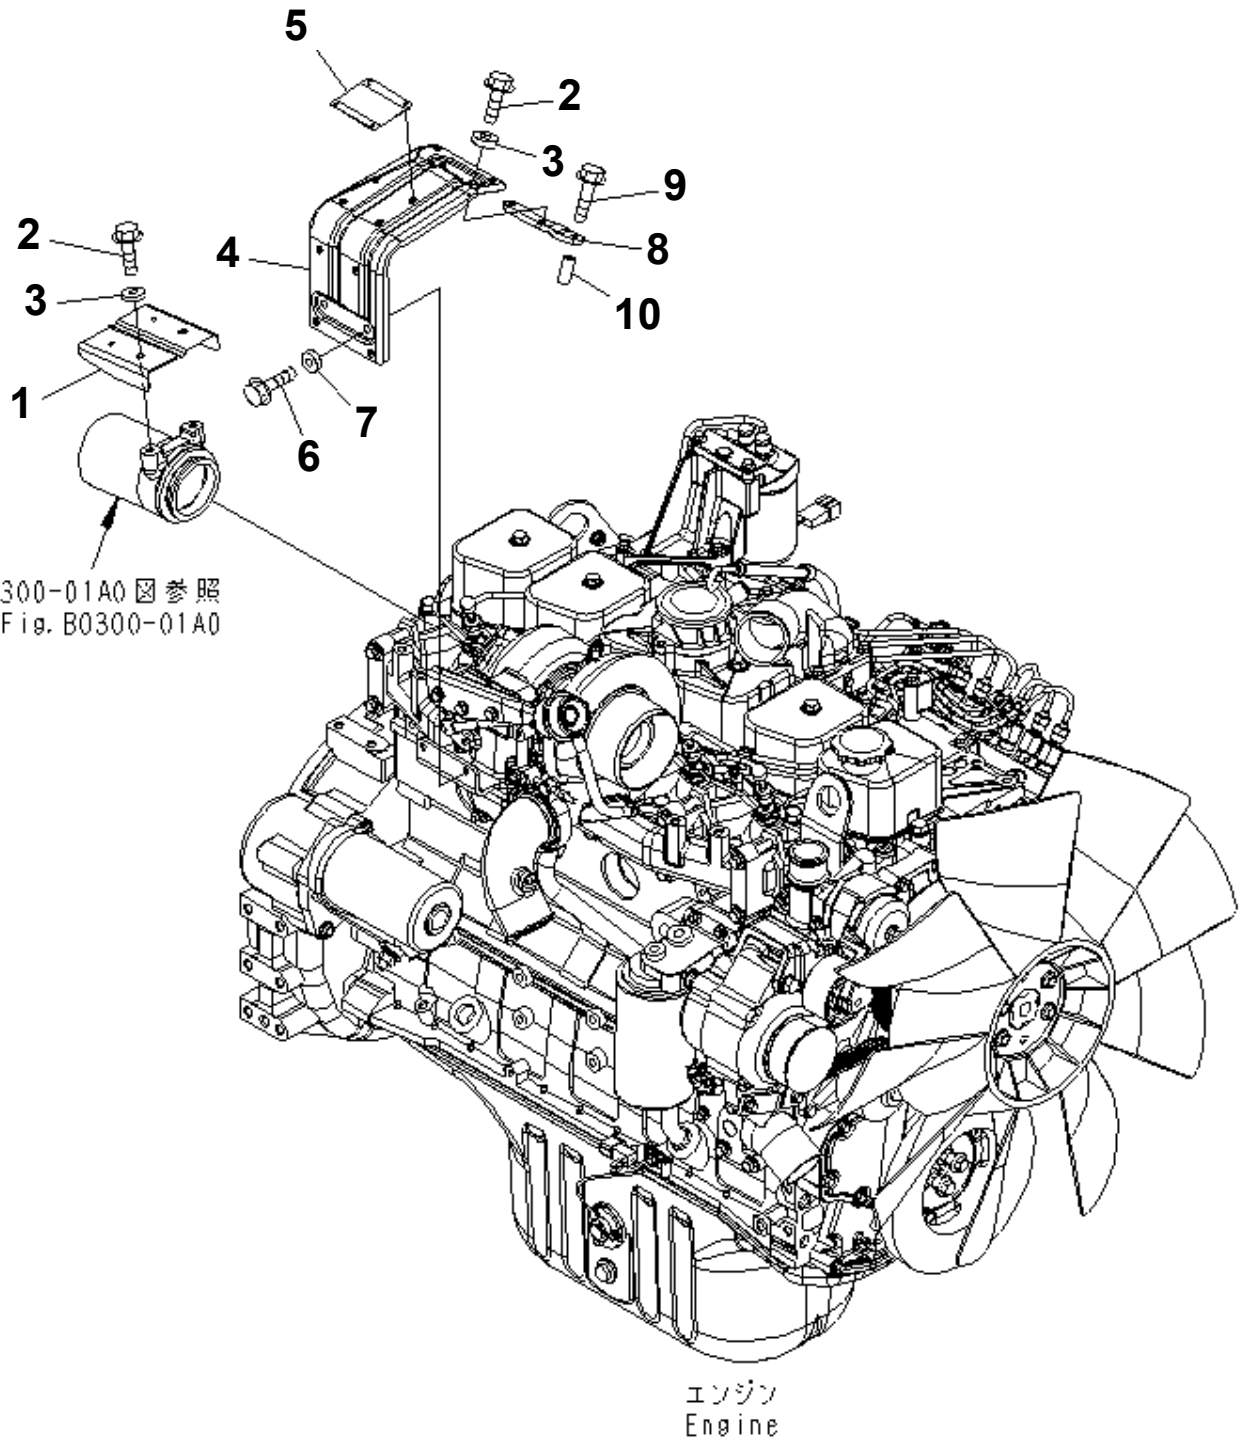

0 0 0 3 3 4 4 5

**PW180-7K S/N K40001-UP
TURBO COVER**

Item	Part No.	Description	Qty	Options
1	6732-81-8450	COVER	1	SN:K40001--
2	01435-00816	BOLT	2	SN:K40001--
3	6201-81-6560	SPACER	2	SN:K40001--
4	6732-81-8411	COVER	1	SN:K40001--
5	09817-A0753	· PLATE?SAFETY	1	SN:K40001--
6	01435-00816	BOLT	4	SN:K40001--
7	6201-81-6560	SPACER	4	SN:K40001--
8	6738-81-8440	BRACKET	1	SN:K40001--
9	01435-00845	BOLT	1	SN:K40001--
10	6732-81-8440	SPACER	1	SN:K40001--