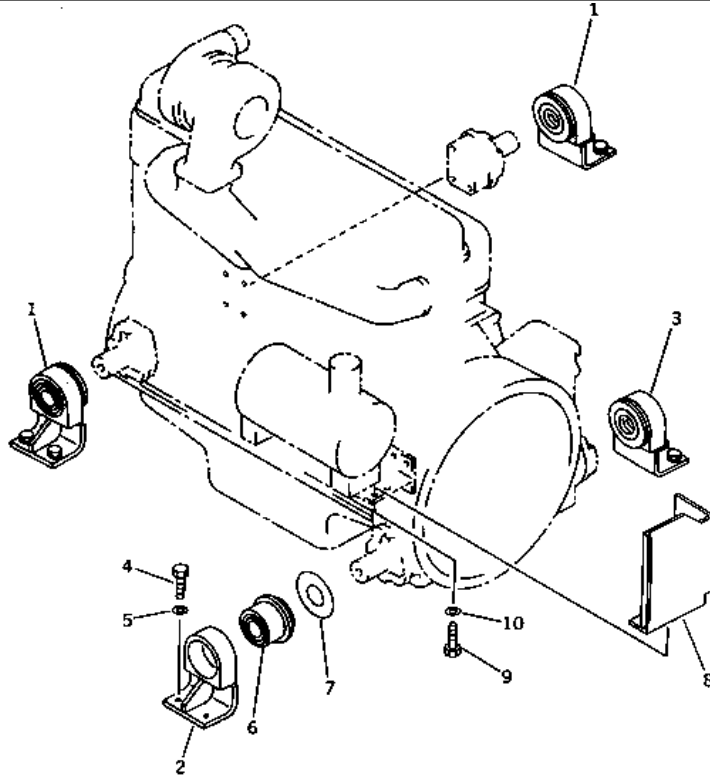

PW210-1 S/N 10001-UP
PW210-1 S/N 10001-UP

Item	Part Name
	S6D105-1VV-6 S/N 65001-UP
B0	ENGINE RELATED PARTS
C0	COOLING SYSTEM
D0	FUEL TANK AND RELATED PARTS
E0	ELECTRICAL SYSTEM
G0	AIR SYSTEM
H0	HYDRAULIC SYSTEM
J0	MAIN/REVOLVING FRAME AND RELATED PARTS
K0	OPERATOR'S COMPARTMENT AND CONTROL SYSTEM
M0	GUARD
N0	SWING CIRCLE AND RELATED PARTS
P0	TRAVEL AND LOWER PIPING
S0	UNDER CARRIAGE
T0	WORK EQUIPMENT
U0	MARKS AND PLATES
V0	ACCESSORY
Y0	SERVICE KIT AND COMPONENT PARTS

PW210-1 S/N 10001-UP
ENGINE RELATED PARTS

Item	Part Name	Qty
10	ENGINE MOUNT	1
20	AIR INTAKE AND TAIL PIPE(#10001-10143)	1
30	AIR INTAKE AND TAIL PIPE (SINGLE ELEMENT TYPE)(#10144-)	1
40	AIR INTAKE AND TAIL PIPE (DOUBLE ELEMENT TYPE)(#10144-)	1
50	AUTO DECELERATION CYLINDER	1
60	AUTO DECELERATION CYLINDER PIPING (1/2)	1
70	AUTO DECELERATION CYLINDER PIPING (2/2)	1
80	DAMPER	1

PW210-1 S/N 10001-UP
 @@12770@

Ref. B0100-01A0

Page 030010

PW210-1 S/N 10001-UP
 ENGINE MOUNT

Item	Part No.	Part Name	Qty	Serial No.
1	205-01-71162	BRACKET,FRONT	2	10001-
2	20K-01-12120	BRACKET,REAR, L.H.	1	10001-
3	20K-01-12130	BRACKET,REAR, R.H.	1	10001-
4	01010-81635	BOLT	8	10001-
5	01643-31645	WASHER	8	10001-
6	205-01-71111	CUSHION	4	10001-
7	205-01-71151	SPACER	4	10001-
8	20K-01-11170	COVER	1	10001-
9	01010-81025	BOLT	2	10112-
	01010-51025	BOLT	2	10006-10111
	01010-51020	BOLT	2	10001-10005
10	01643-31032	WASHER	2	10001-