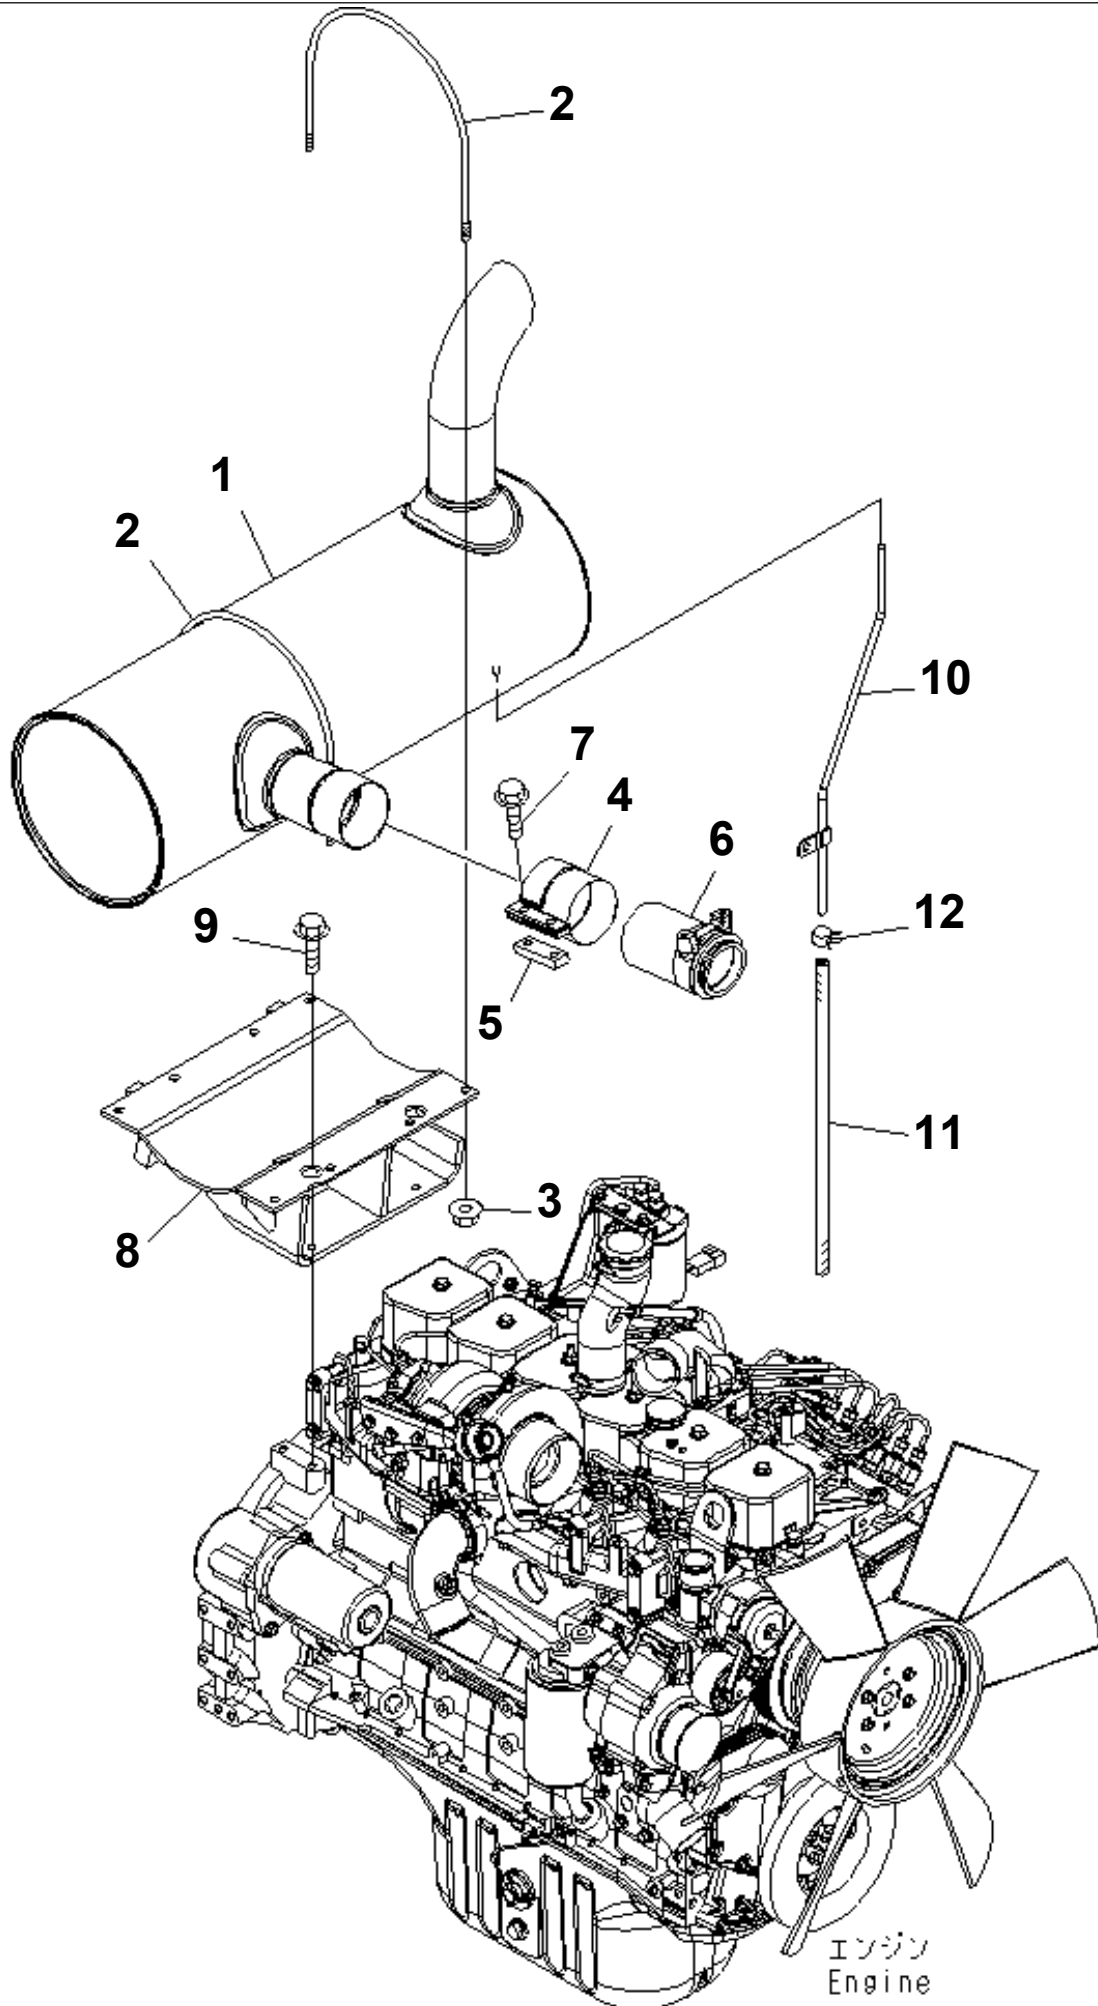

Isuzu
Engine

**PW220-7K-KA S/N K40001-UP
MUFFLER**

Item	Part No.	Description	Qty	Options
1	20K-01-31610	MUFFLER	1	SN:K40001--
2	6222-11-5940	U-BOLT	2	SN:K40001--
3	01594-01008	NUT	4	SN:K40001--
4	6210-11-5232	CLAMP	1	SN:K40001--
5	6206-11-5850	PLATE	1	SN:K40001--
6	6735-11-5611	TUBE	1	SN:K40001--
7	01435-01235	BOLT	2	SN:K40001--
8	20K-01-31512	BRACKET	1	SN:K40001--
9	01435-01025	BOLT	4	SN:K40001--
10	20K-01-31520	TUBE	1	SN:K40001--
11	07260-20950	HOSE	1	SN:K40001--
12	07285-00155	CLIP	1	SN:K40001--