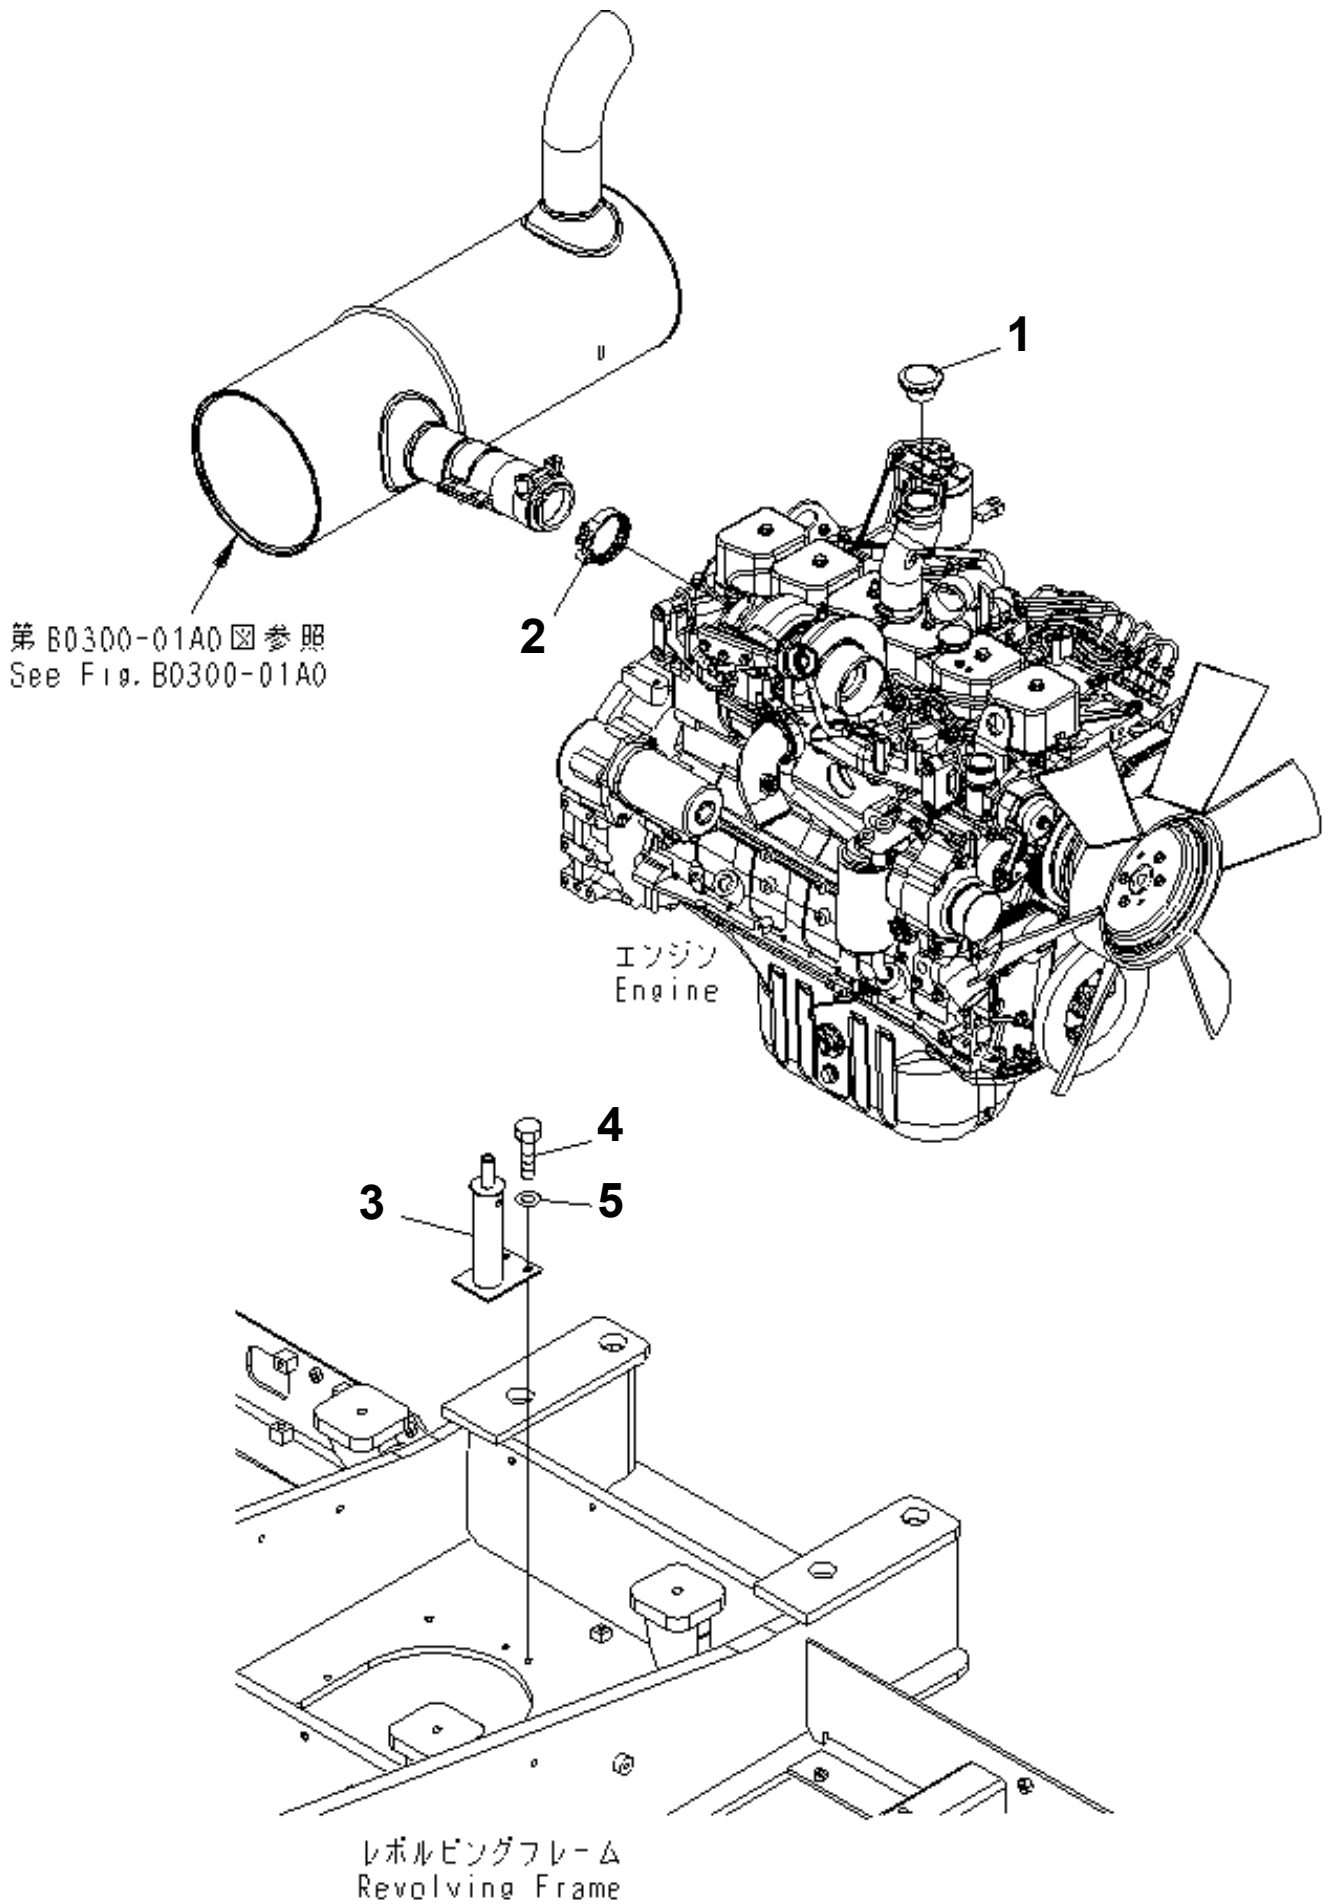

PW220-7K-KA S/N K40001-UP
KOMATSU PW220-7K-KA S/N K40001-UP

Item	Description	Book	Page
	SAA6D102E-2-PW ENGINE S/N 21494941-UP	saa6d1au	
B0	ENGINE RELATED PARTS		030000
C0	COOLING SYSTEM		060000
D0	FUEL TANK AND RELATED PARTS		090000
E0	ELECTRICAL SYSTEM		120000
F0	POWER TRAIN		150000
H0	HYDRAULIC SYSTEM		180000
J0	MAIN/REVOLVING FRAME AND RELATED PARTS		210000
K0	OPERATOR'S COMPARTMENT AND CONTROL SYSTEM		240000
M0	GUARD		270000
N0	SWING CIRCLE AND RELATED PARTS		300000
P0	TRAVEL AND LOWER PIPING		330000
S0	SUSPENTION AND WHEEL		360000
T0	WORK EQUIPMENT		390000
U0	MARKS AND PLATES		420000
V0	ACCESSORY		450000
W0	MISCELLANEOUS		480000
X0	SPECIAL PRODUCT		510000
Y0	SERVICE KIT AND COMPONENT PARTS		540000

**PW220-7K-KA S/N K40001-UP
ENGINE RELATED PARTS**

Item	Description	Qty	Page
10	ENGINE RELATED PARTS	1	030010
20	ENGINE MOUNTING	1	030020
30	AIR CLEANER AND CONNECTION	1	030030
40	MUFFLER	1	030040
50	FUEL CONTROL	1	030050
60	WIRING (ENGINE HARNESS)	1	030060
70	DAMPER	1	030070
80	TURBO COVER	1	030080

**PW220-7K-KA S/N K40001-UP
ENGINE RELATED PARTS**

Item	Part No.	Description	Qty	Options
1	6130-12-8610	CAP	1	SN:K40001--
2	20Y-01-K1270	CLAMP	1	SN:K40001--
3	20K-01-31630	VENT ASS'Y	1	SN:K40001--
4	01010-81220	BOLT	2	SN:K40041--
	01010-81225	BOLT	2	SN:K40001--K40040
5	01643-31232	WASHER	2	SN:K40001--