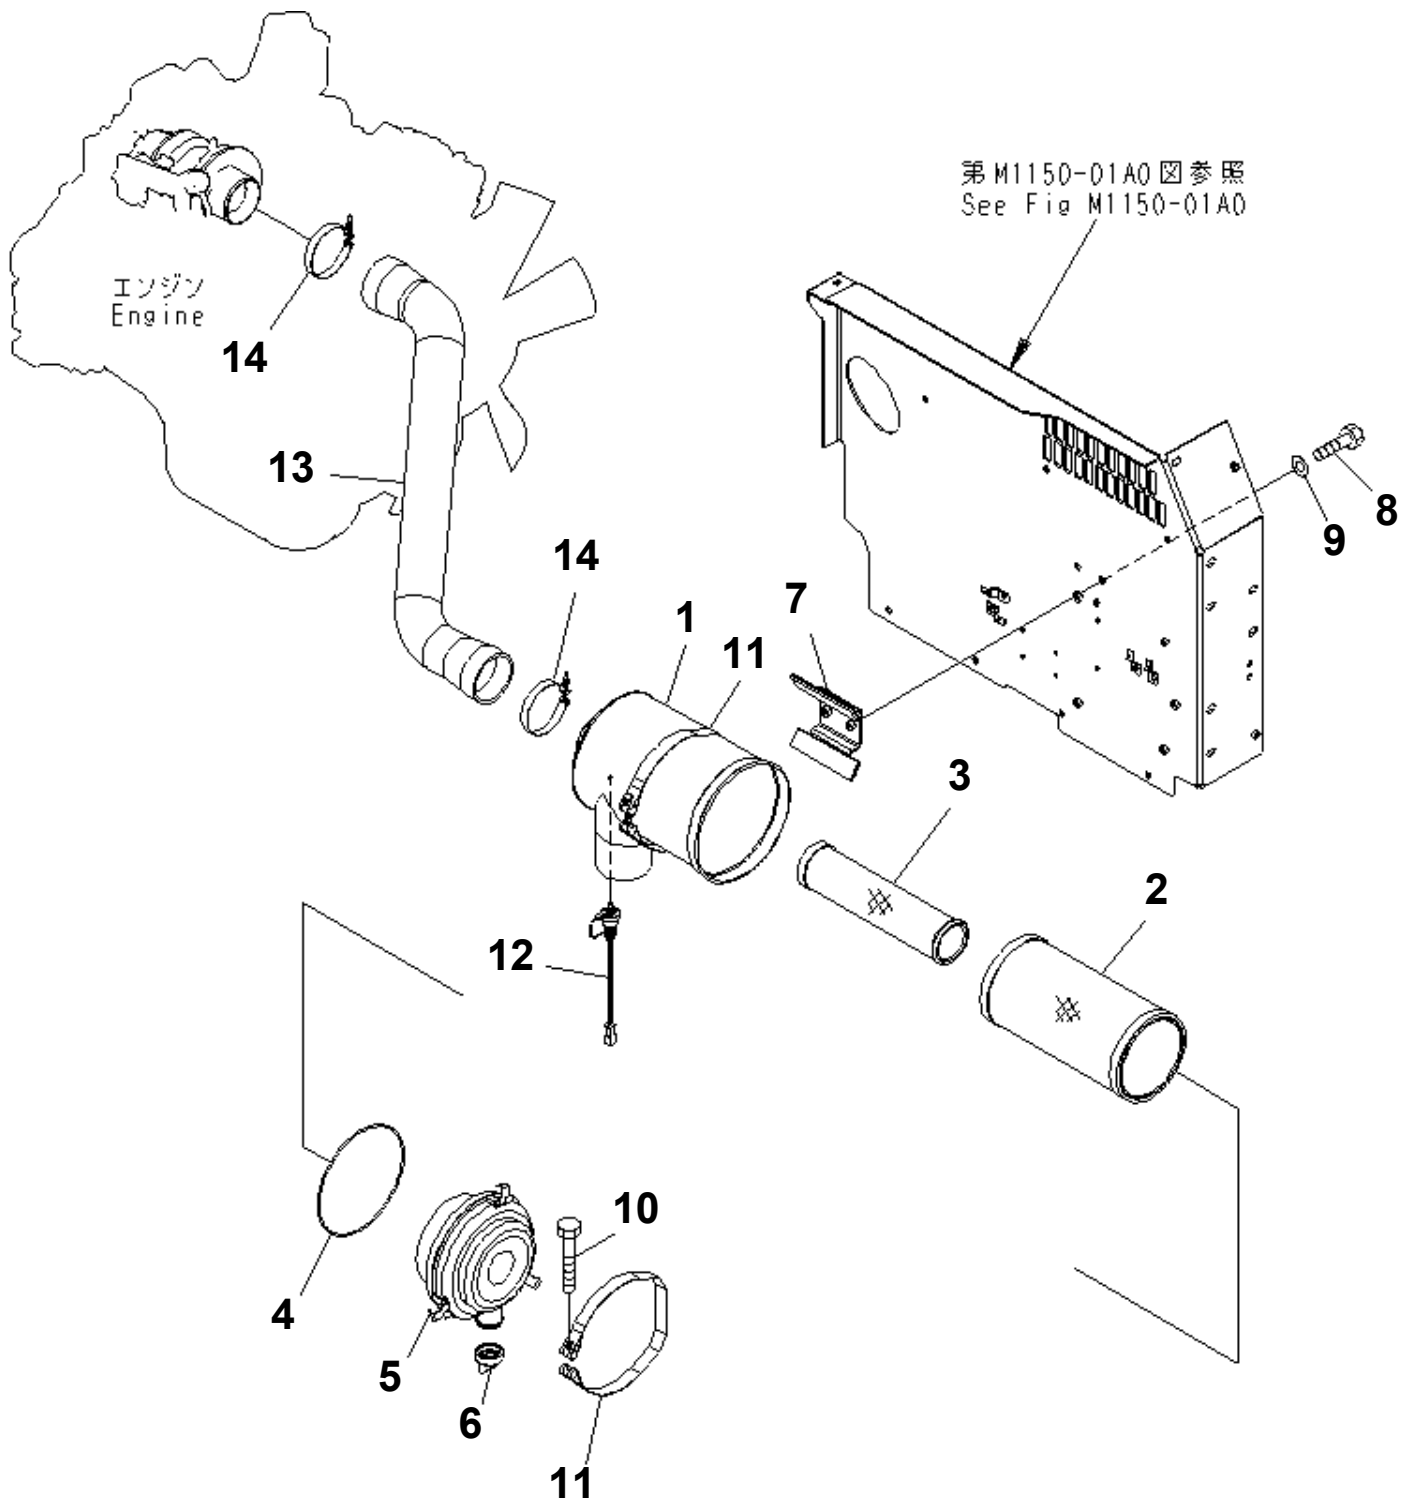

0 0 0 0 2 4 4 3

PW220-7K-KA S/N K40001-UP
AIR CLEANER AND CONNECTION

Item	Part No.	Description	Qty	Options
	6738-81-7100	AIR CLEANER	1	SN:K40001--
1	6738-81-7110	· BODY	1	SN:K40001--
	600-185-3100	· ELEMENT ASS'Y	1	SN:K40001--
2	☆	· · ELEMENT, OUTER	1	SN:K40001--
3	☆	· · ELEMENT, INNER	1	SN:K40001--
4	600-184-1370	· · O-RING	1	SN:K40001--
	600-184-1310	· COVER ASS'Y	1	SN:K40001--
5	600-184-2810	· · PLATE	1	SN:K40001--
6	600-184-1350	· VALVE	1	SN:K40001--
7	20K-01-31530	BRACKET	1	SN:K40001--
8	01010-81230	BOLT	2	SN:K40001--
9	01643-31232	WASHER	2	SN:K40001--
10	6643-11-4641	BOLT	2	SN:K40001--
11	6131-11-4520	BAND ASS'Y	2	SN:K40001--
12	7861-93-1420	SENSOR	1	SN:K40001--
13	20K-01-31540	HOSE	1	SN:K40001--
14	20Y-01-K1410	CLAMP	2	SN:K40001--