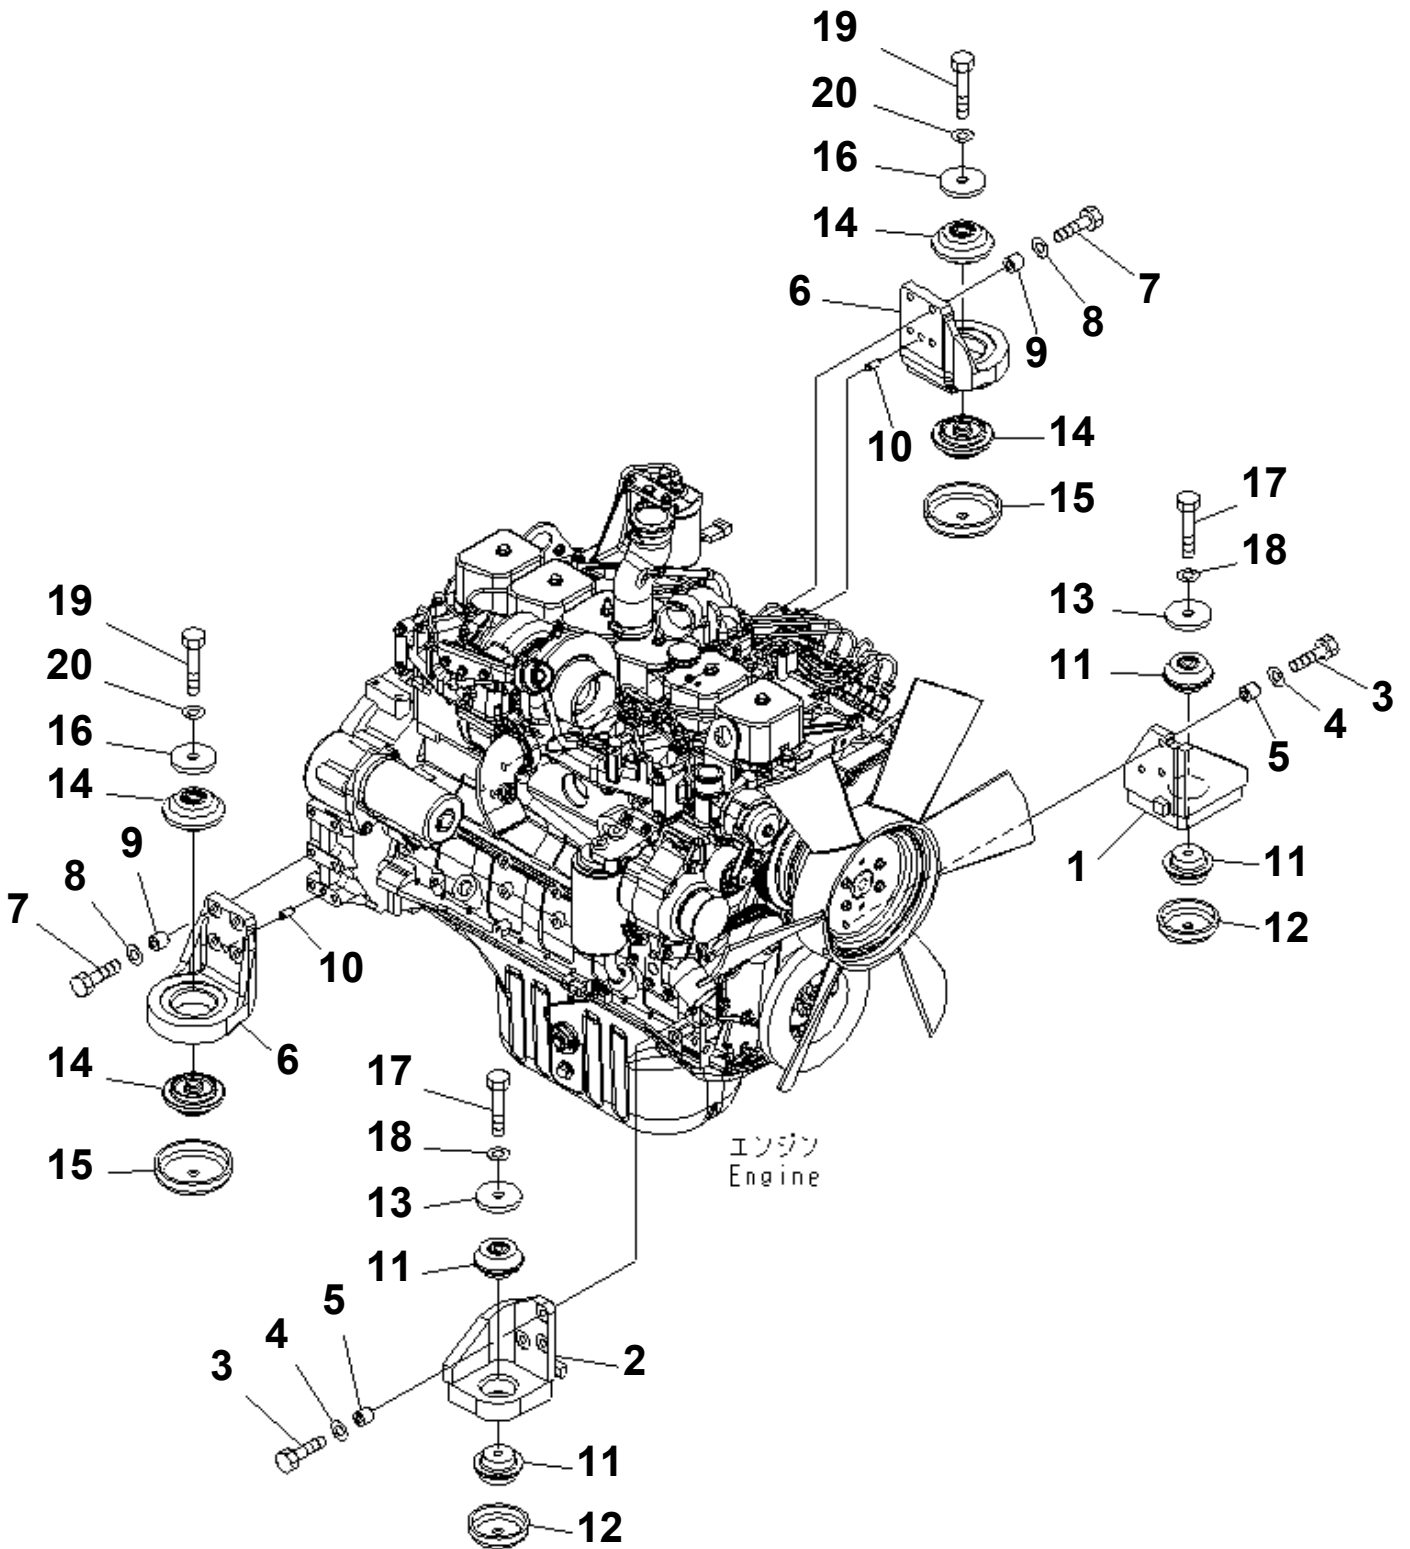

PW220-7K-KA S/N K40001-UP
KOMATSU PW220-7K-KA S/N K40001-UP

Item	Description	Book	Page
	SAA6D102E-2-PW ENGINE S/N 21494941-UP	saa6d1au	
B0	ENGINE RELATED PARTS		030000
C0	COOLING SYSTEM		060000
D0	FUEL TANK AND RELATED PARTS		090000
E0	ELECTRICAL SYSTEM		120000
F0	POWER TRAIN		150000
H0	HYDRAULIC SYSTEM		180000
J0	MAIN/REVOLVING FRAME AND RELATED PARTS		210000
K0	OPERATOR'S COMPARTMENT AND CONTROL SYSTEM		240000
M0	GUARD		270000
N0	SWING CIRCLE AND RELATED PARTS		300000
P0	TRAVEL AND LOWER PIPING		330000
S0	SUSPENTION AND WHEEL		360000
T0	WORK EQUIPMENT		390000
U0	MARKS AND PLATES		420000
V0	ACCESSORY		450000
W0	MISCELLANEOUS		480000
X0	SPECIAL PRODUCT		510000
Y0	SERVICE KIT AND COMPONENT PARTS		540000

**PW220-7K-KA S/N K40001-UP
ENGINE RELATED PARTS**

Item	Description	Qty	Page
10	ENGINE RELATED PARTS	1	030010
20	ENGINE MOUNTING	1	030020
30	AIR CLEANER AND CONNECTION	1	030030
40	MUFFLER	1	030040
50	FUEL CONTROL	1	030050
60	WIRING (ENGINE HARNESS)	1	030060
70	DAMPER	1	030070
80	TURBO COVER	1	030080

**PW220-7K-KA S/N K40001-UP
ENGINE RELATED PARTS**

Item	Part No.	Description	Qty	Options
1	6130-12-8610	CAP	1	SN:K40001--
2	20Y-01-K1270	CLAMP	1	SN:K40001--
3	20K-01-31630	VENT ASS'Y	1	SN:K40001--
4	01010-81220	BOLT	2	SN:K40041--
	01010-81225	BOLT	2	SN:K40001--K40040
5	01643-31232	WASHER	2	SN:K40001--