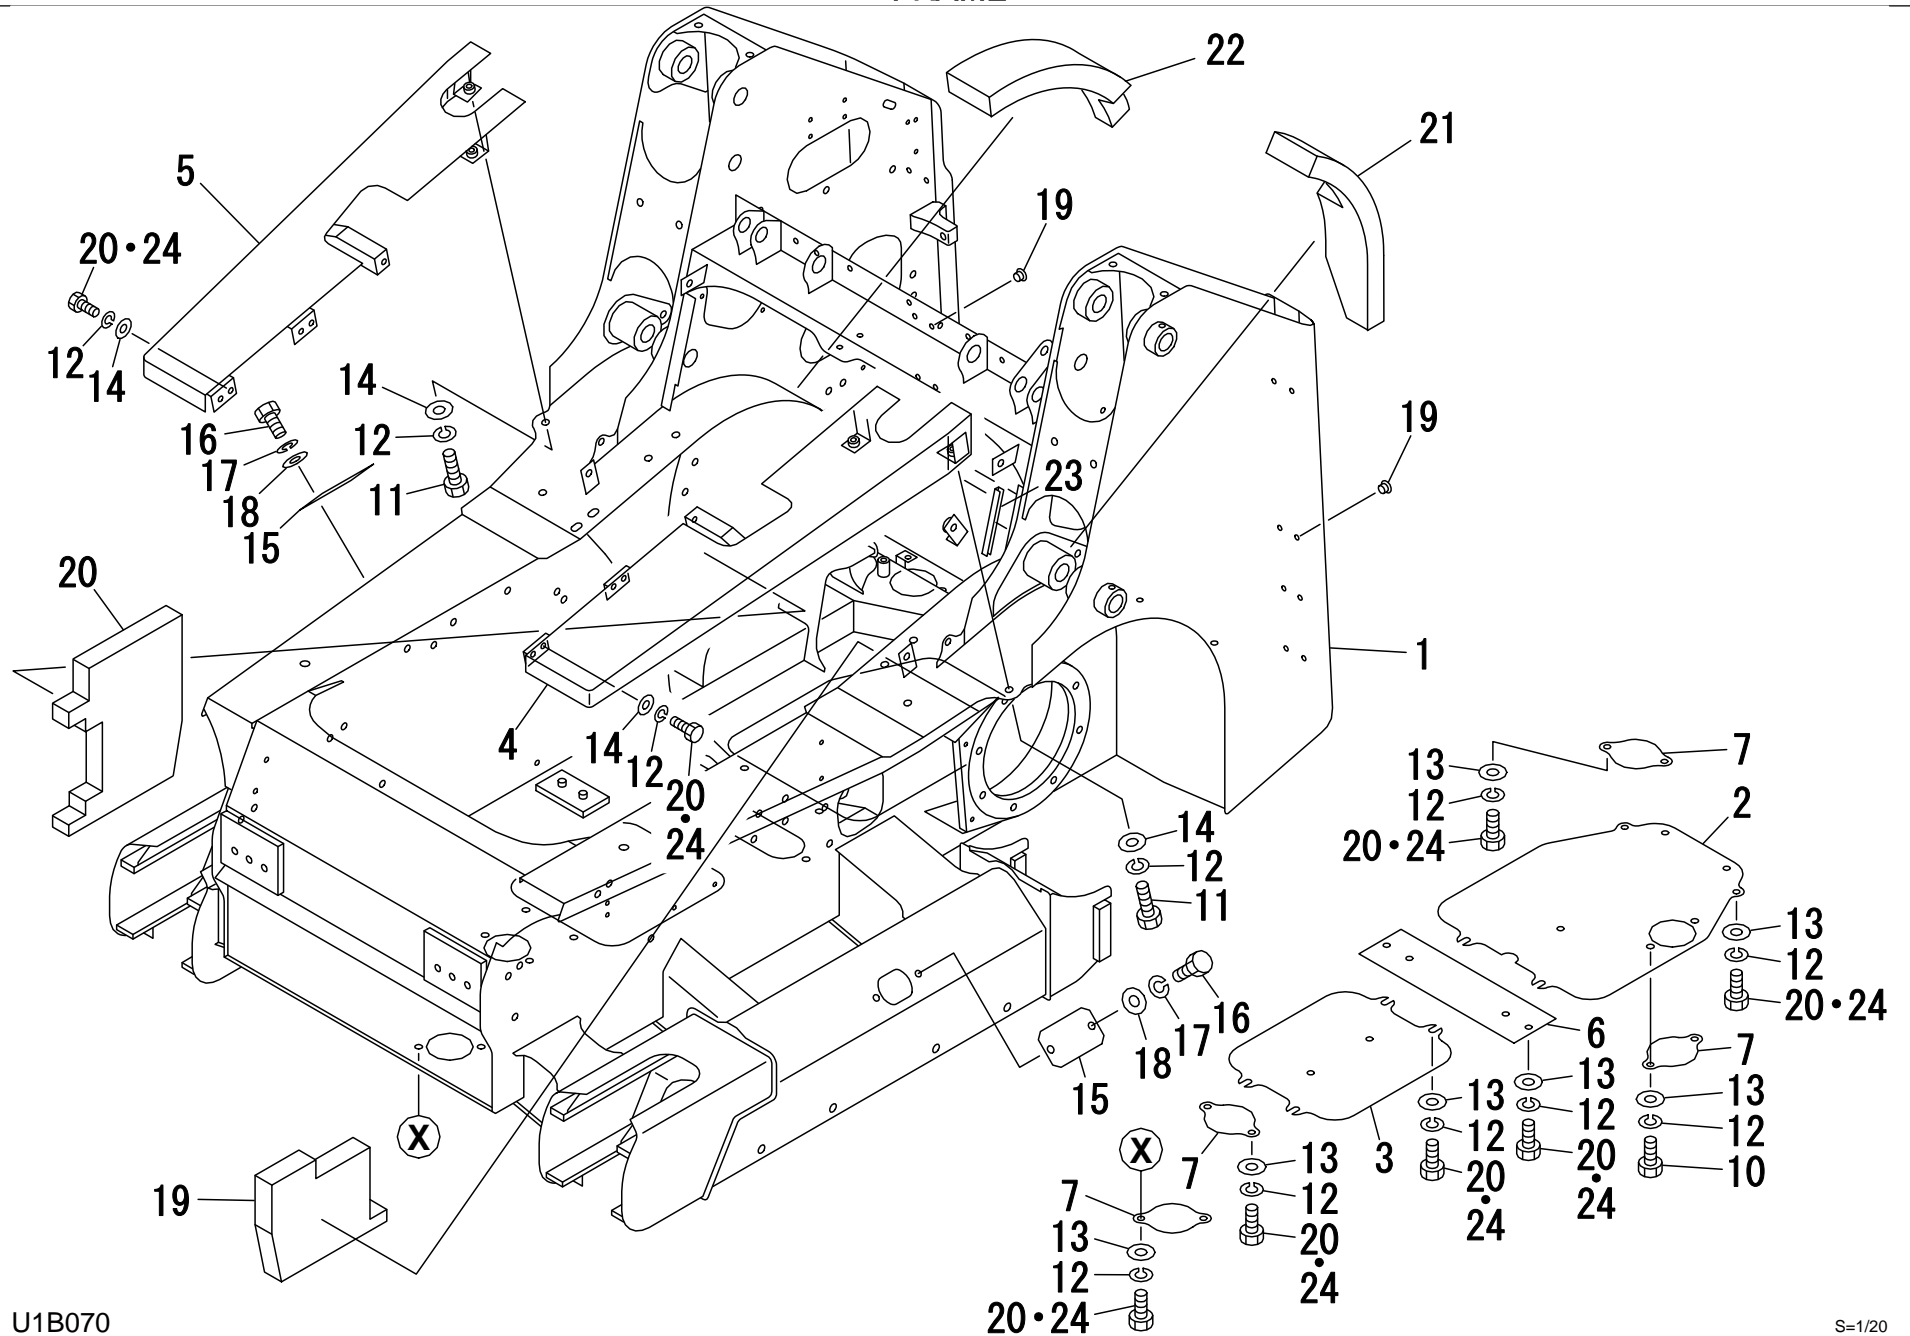

TL230 (P-TL230BAE) BU1Z007 S/N 223000001-
FRAME

FRAME

Item	Part number	Description	Q'ty	Chan.	Serial No.	Serv.	Remarks
		FRAME ASSY				M	
		FRAME ASSY (for EU)				M	
1	X *****	FRAME	1			M	
2	0880308010	COVER	1			M	
3	0880308020	COVER	1			M	
4	0880309300	COVER (L.H.)	1			M	
5	0880309350	COVER (R.H.)	1			M	
6	0880305080	COVER	1			M	
7	0881302095	COVER	4			M	
10	1100041020	BOLT	2			M	
11	1100041035	BOLT	4			M	
12	1140020010	WASHER, spring	32			M	
13	1141110010	WASHER	18			M	
14	0003600025	WASHER	14			M	
15	0331018600	COVER	2			M	
16	1100040816	BOLT	4			M	
17	1140020008	WASHER, spring	4			M	
18	1141110008	WASHER	4			M	
19	1652533021	CAP	16			M	
	0880963990	ABSORBENT, noise	1			M	for EU
20	1100041025	BOLT	26			M	
	0880964000	ABSORBENT, noise	1			M	for EU
21	0880964010	ABSORBENT, noise	1			M	for EU
22	0663002050	ABSORBENT, noise	1			M	for EU
23	1653916015	TRIM (sold by the meter)	1			M	for EU
24	1100041025	BOLT	26			M	for EU
	U1b070