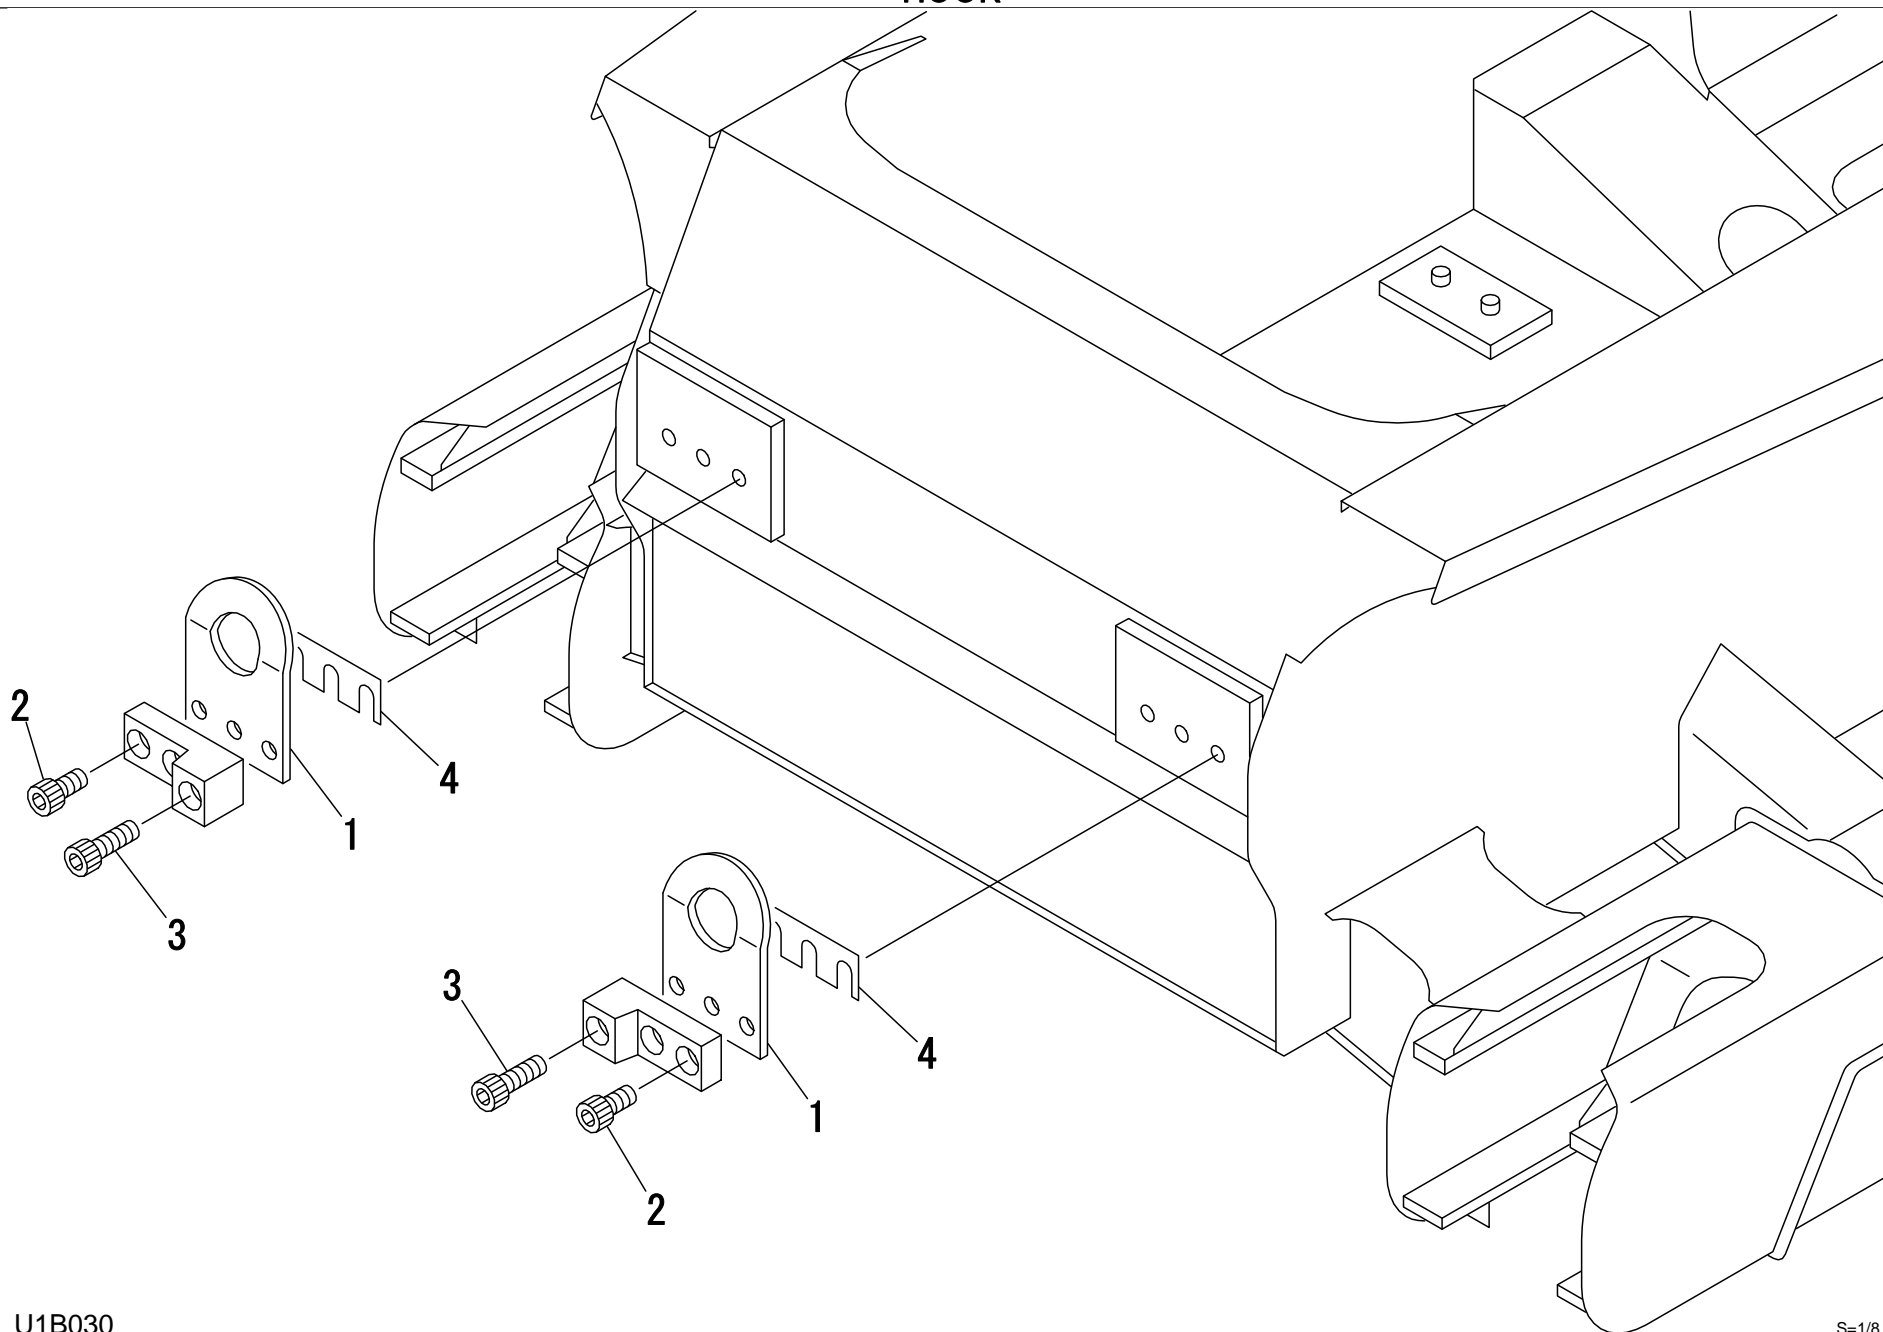

TL230 (P-TL230BAE) BU1Z007 S/N 223000001-
HOOK

HOOK

Item	Part number	Description	Q'ty	Chan.	Serial No.	Serv.	Remarks
1	0880311020	HOOK ASSY	2				
2	1110041635	HOOK	2				
3	1110041655	SCREW, cap	4				
3	1110041655	SCREW, cap	2				
4	0880604950	SHIM	AR				t=1.0mm
	0880606950	SHIM	AR				t=0.5mm
	U1b030