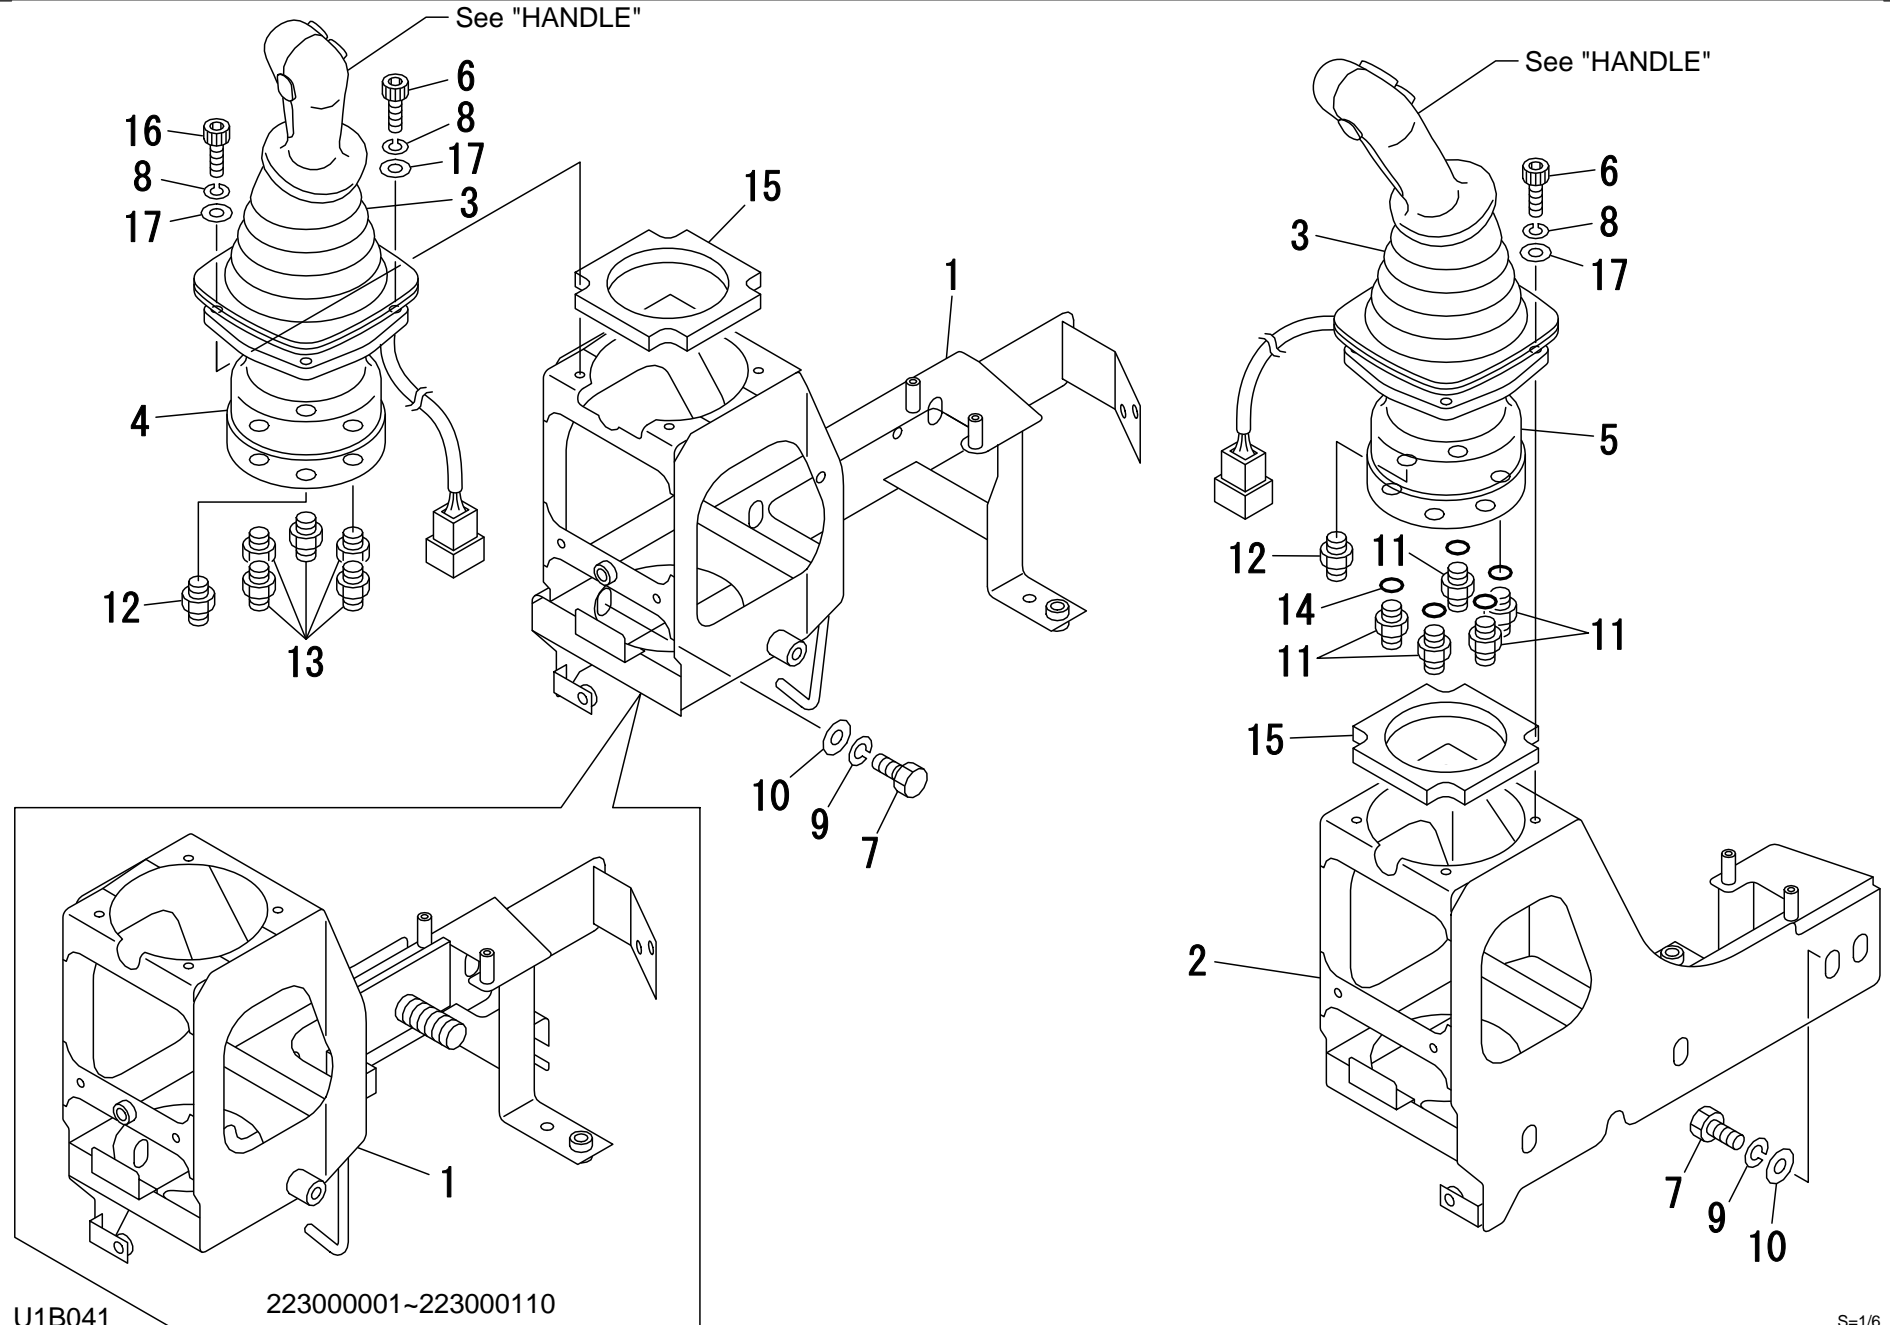

HOOK

Item	Part number	Description	Q'ty	Chan.	Serial No.	Serv.	Remarks
1	0880311020	HOOK ASSY	2				
2	1110041635	HOOK	2				
3	1110041655	SCREW, cap	4				
3	1110041655	SCREW, cap	2				
4	0880604950	SHIM	AR				t=1.0mm
	0880606950	SHIM	AR				t=0.5mm
	U1b030						

TL230 (P-TL230BAE) BU1Z007 S/N 223000001-
OPERATION LEVER & STAND

Reference U1B041