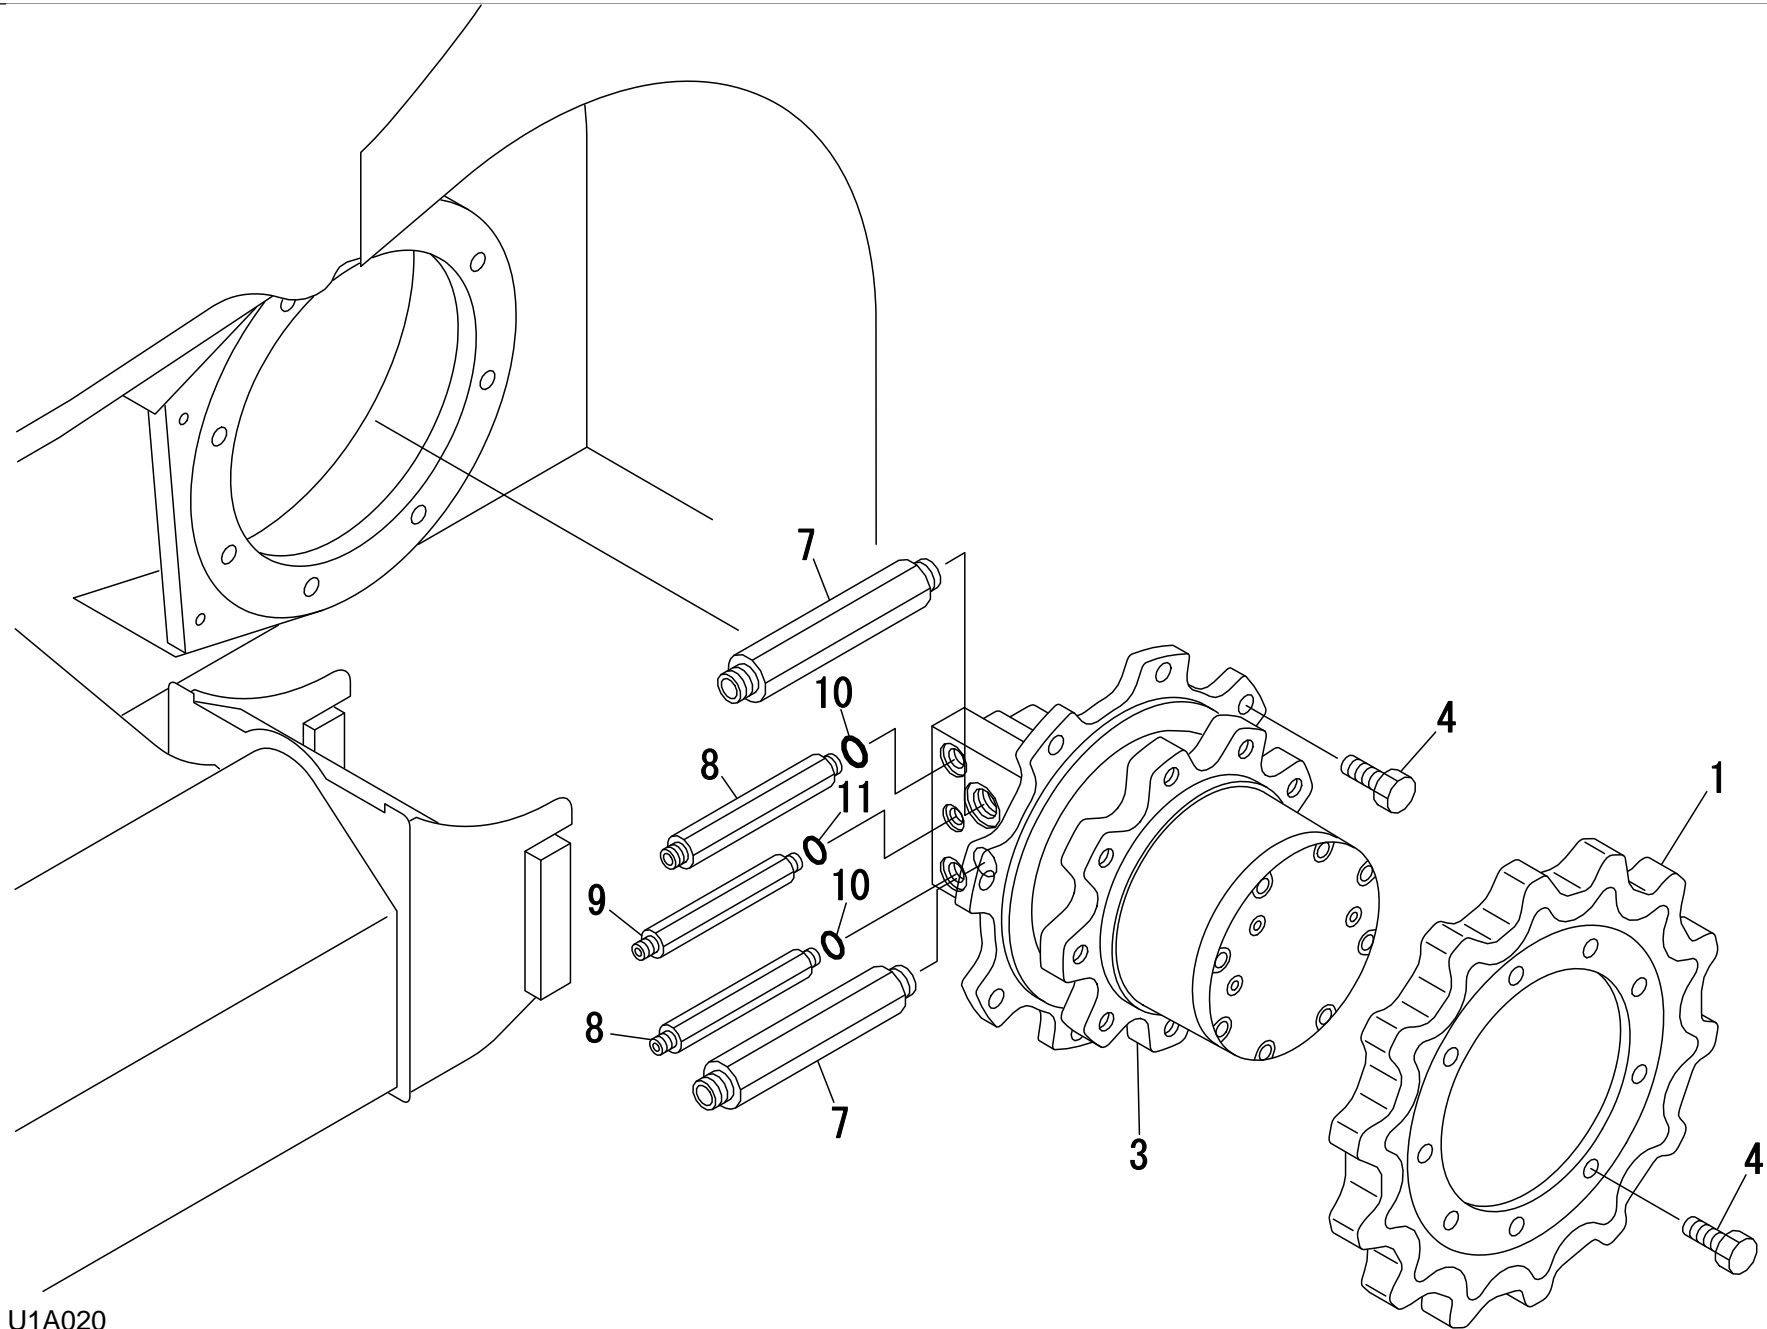

TL230 (P-TL230BAE) BU1Z007 S/N 223000001-
TRAVEL DEVICE

U1A020

Reference U1A020

S=1/7.5

TRAVEL DEVICE

Item	Part number	Description	Q'ty	Chan.	Serial No.	Serv.	Remarks
1	0880166210	MOTOR ASSY, travel	2				
3	1903126600	SPROCKET	2				
4	1100041635	MOTOR, travel	2				
7	0880166130	BOLT	34				
	1420010240	ADAPTOR	4				
	0007203069	O-RING	1				
8	0007203073	ADAPTOR	4				
9	1420010110	ADAPTOR	2				
10	1420010140	O-RING	4				
11	U1a021	O-RING	2