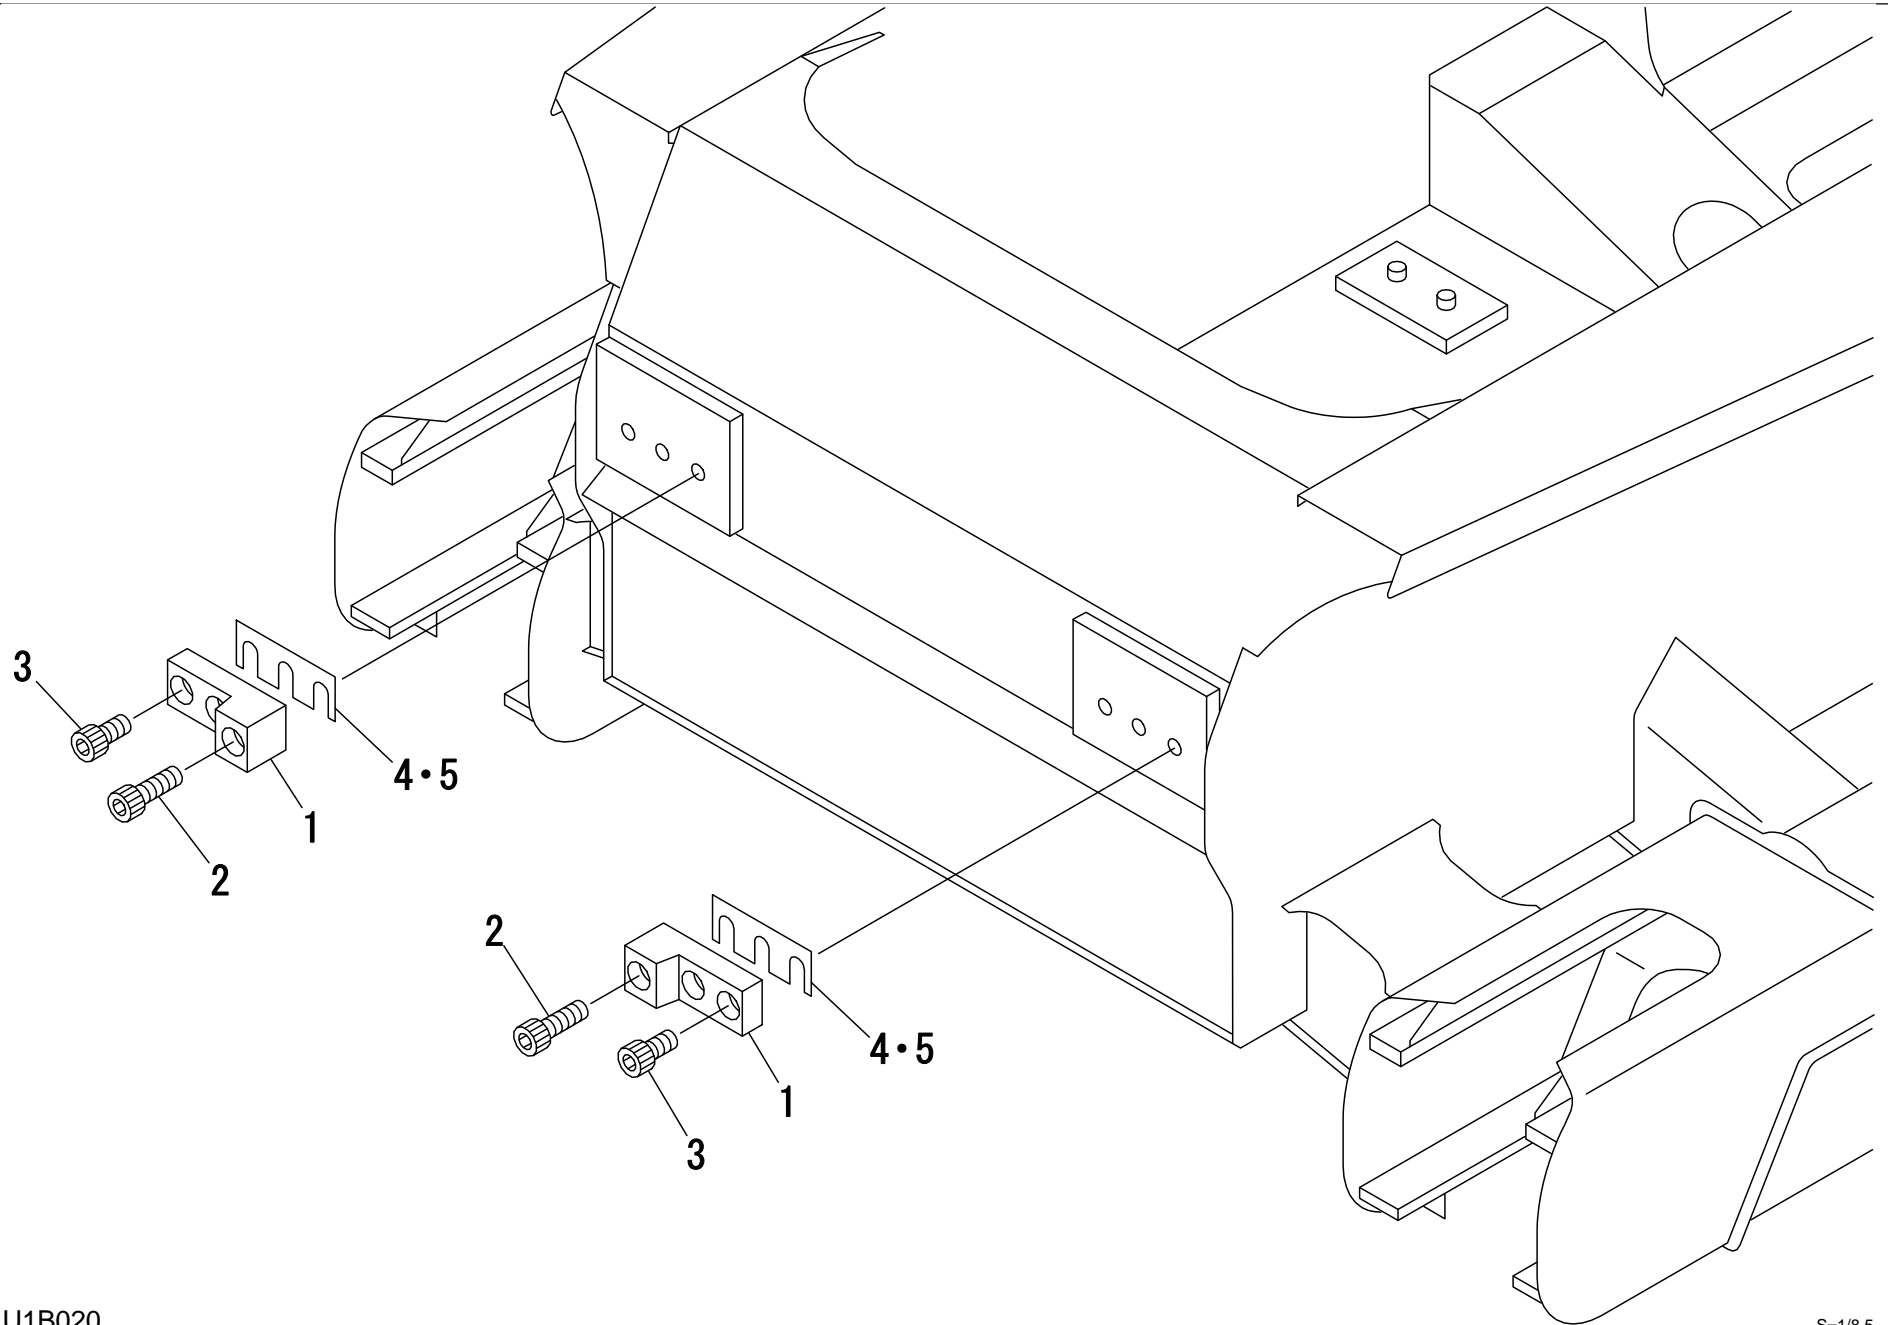

TL230 (P-TL230BAE) BU1Z007 S/N 223000001-
ARM STOPPER

ARM STOPPER

Item	Part number	Description	Q'ty	Chan.	Serial No.	Serv.	Remarks
1	0880604910	STOPPER ASSY	2				
2	1110041645	STOPPER	2				
3	1110041625	SCREW, cap	2				
4	1110041625	SCREW, cap	4				
4	0880604950	SHIM	AR				t=1.0mm
5	0880606950	SHIM	AR				t=0.5mm
	T8b020