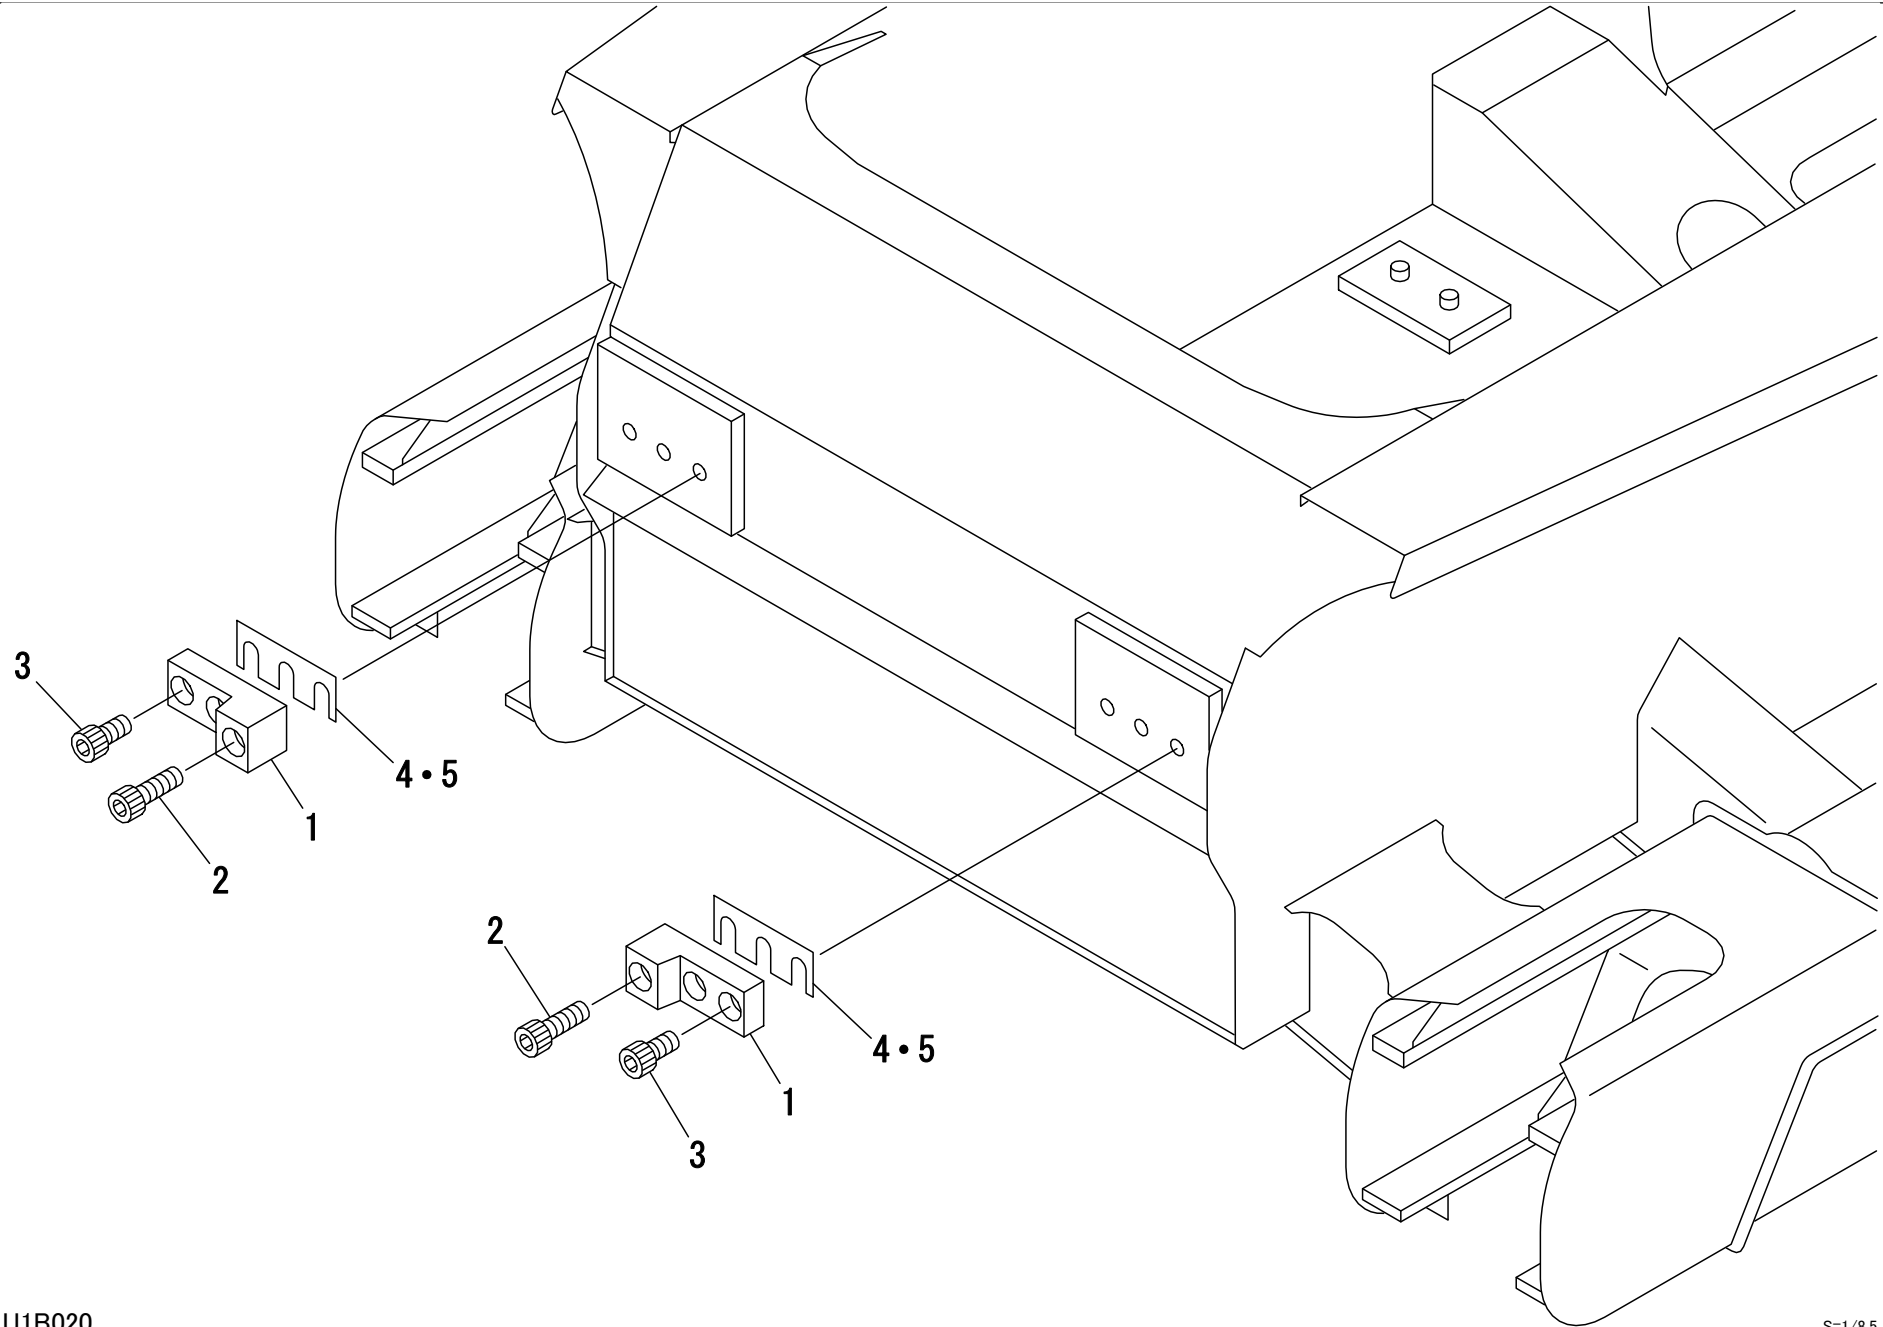

TL230 (P-TL230BBF) BU5Z005 S/N 223100001-
ARM STOPPER

ARM STOPPER

Item	Part number	Description	Q'ty	Chan.	Serial No.	Serv.	Remarks
1	0880604910	STOPPER ASSY	2			M	
2	1110041655	STOPPER	2			M	
3	1110041635	SCREW, cap	4			M	
4	0880604950	SCREW, cap	4				t=1.0mm
5	0880606950	SHIM	AR				t=0.5mm
	U5b040	SHIM	AR