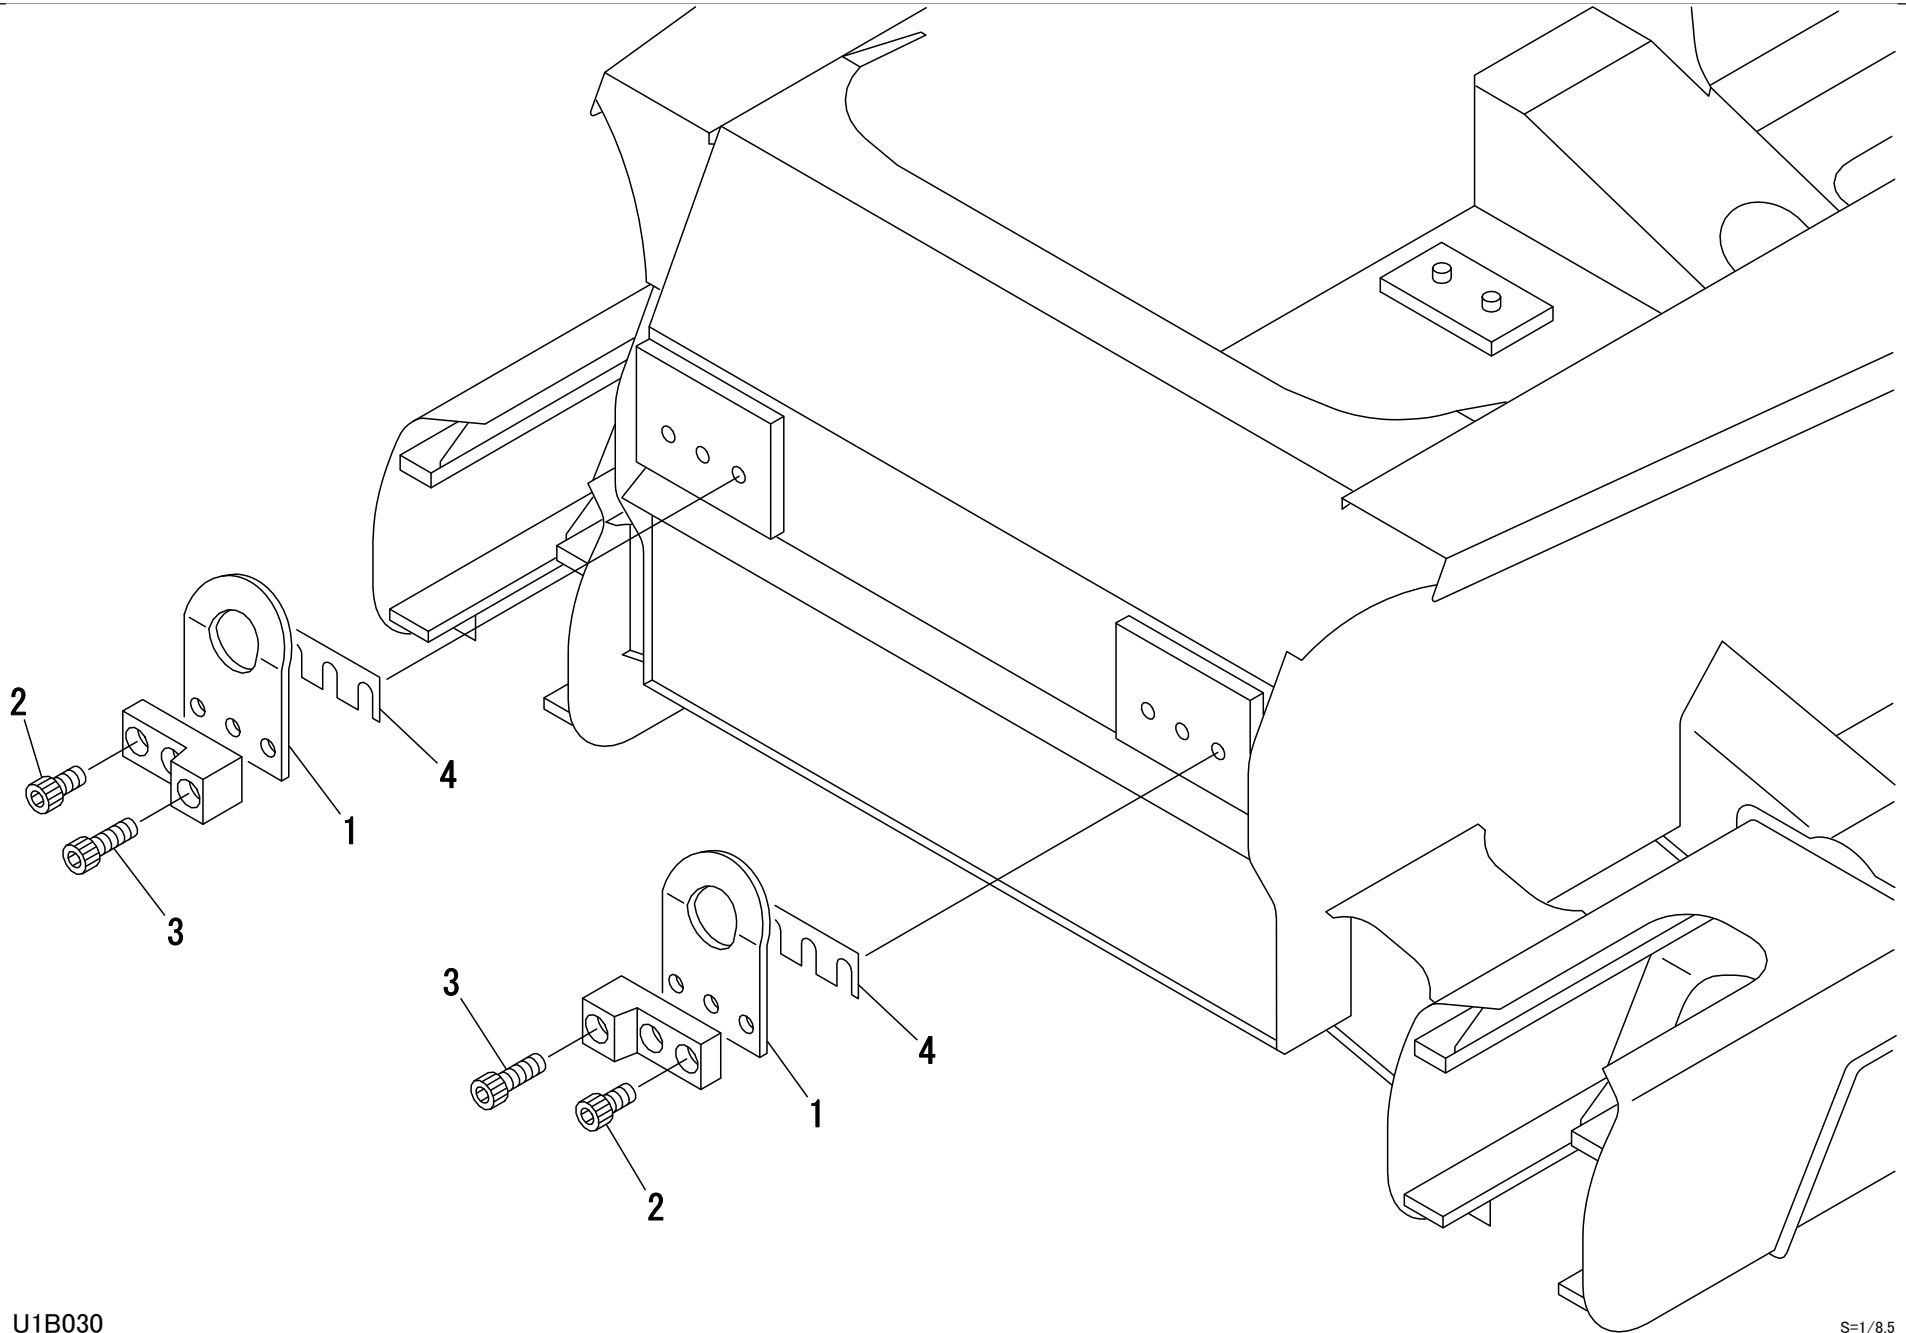

TL230 (P-TL230BBF) BU5Z005 S/N 223100001-
HOOK

HOOK

Item	Part number	Description	Q'ty	Chan.	Serial No.	Serv.	Remarks
1	0880311020	HOOK ASSY	2				
2	1110041635	HOOK	2				
2	1110041635	SCREW, cap	4				
3	1110041655	SCREW, cap	2				
4	0880604950	SHIM	AR				t=1.0mm
	0880606950	SHIM	AR				t=0.5mm
	U1b030