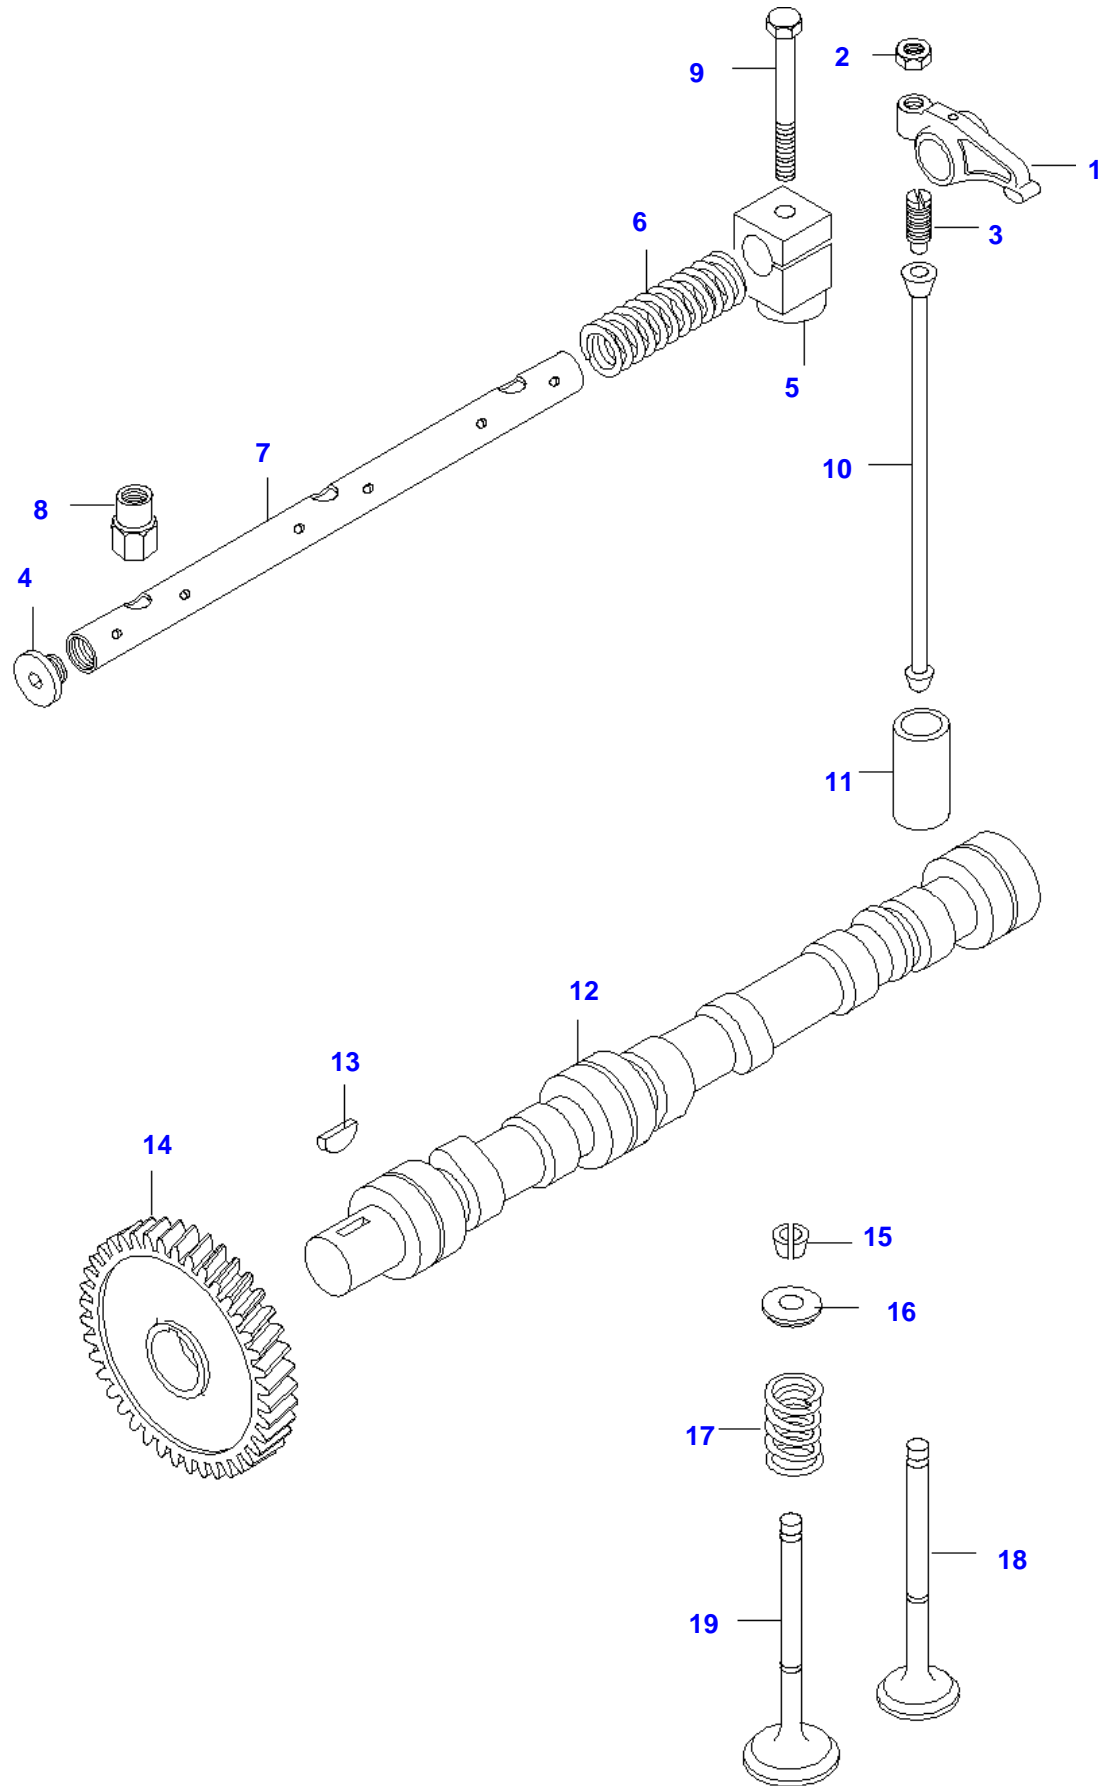

700L TRACTOR (600-900 SERIES)
SPIMG-004-21-12

Item	Part Number	Qty	Description Comments
	V836666610	1	ROCKER SHAFT ASM
1	V836666608	6	ROCKER ARM
			.
2	V512861000	6	NUT
			..
3	V836655866	6	ADJUSTING SCREW
			..
4	V836655899	2	PLUG
			.
5	V836655869	3	BRACKET
			.
	V836666609	3	BRACKET
			.
			M5020-(M)
6	V836655884	2	SPRING
			.
7	V836655870	1	SHAFT
			.
8	V836655406	2	SLEEVE NUT
9	V529801910	1	HEX CAP SCREW
10	V836655867	6	PUSHROD
11	V836014264	6	TAPPET
12	V836646374	1	CAMSHAFT
13	V603305760	1	WOODRUFF KEY
14	V836646389	1	GEAR,CAMSHAFT
15	V836646382	12	COTTER
16	V836646381	6	WASHER
17	V836646380	6	SPRING
18	V836646357	3	EXHAUST VALVE
19	V836646356	3	INTAKE VALVE