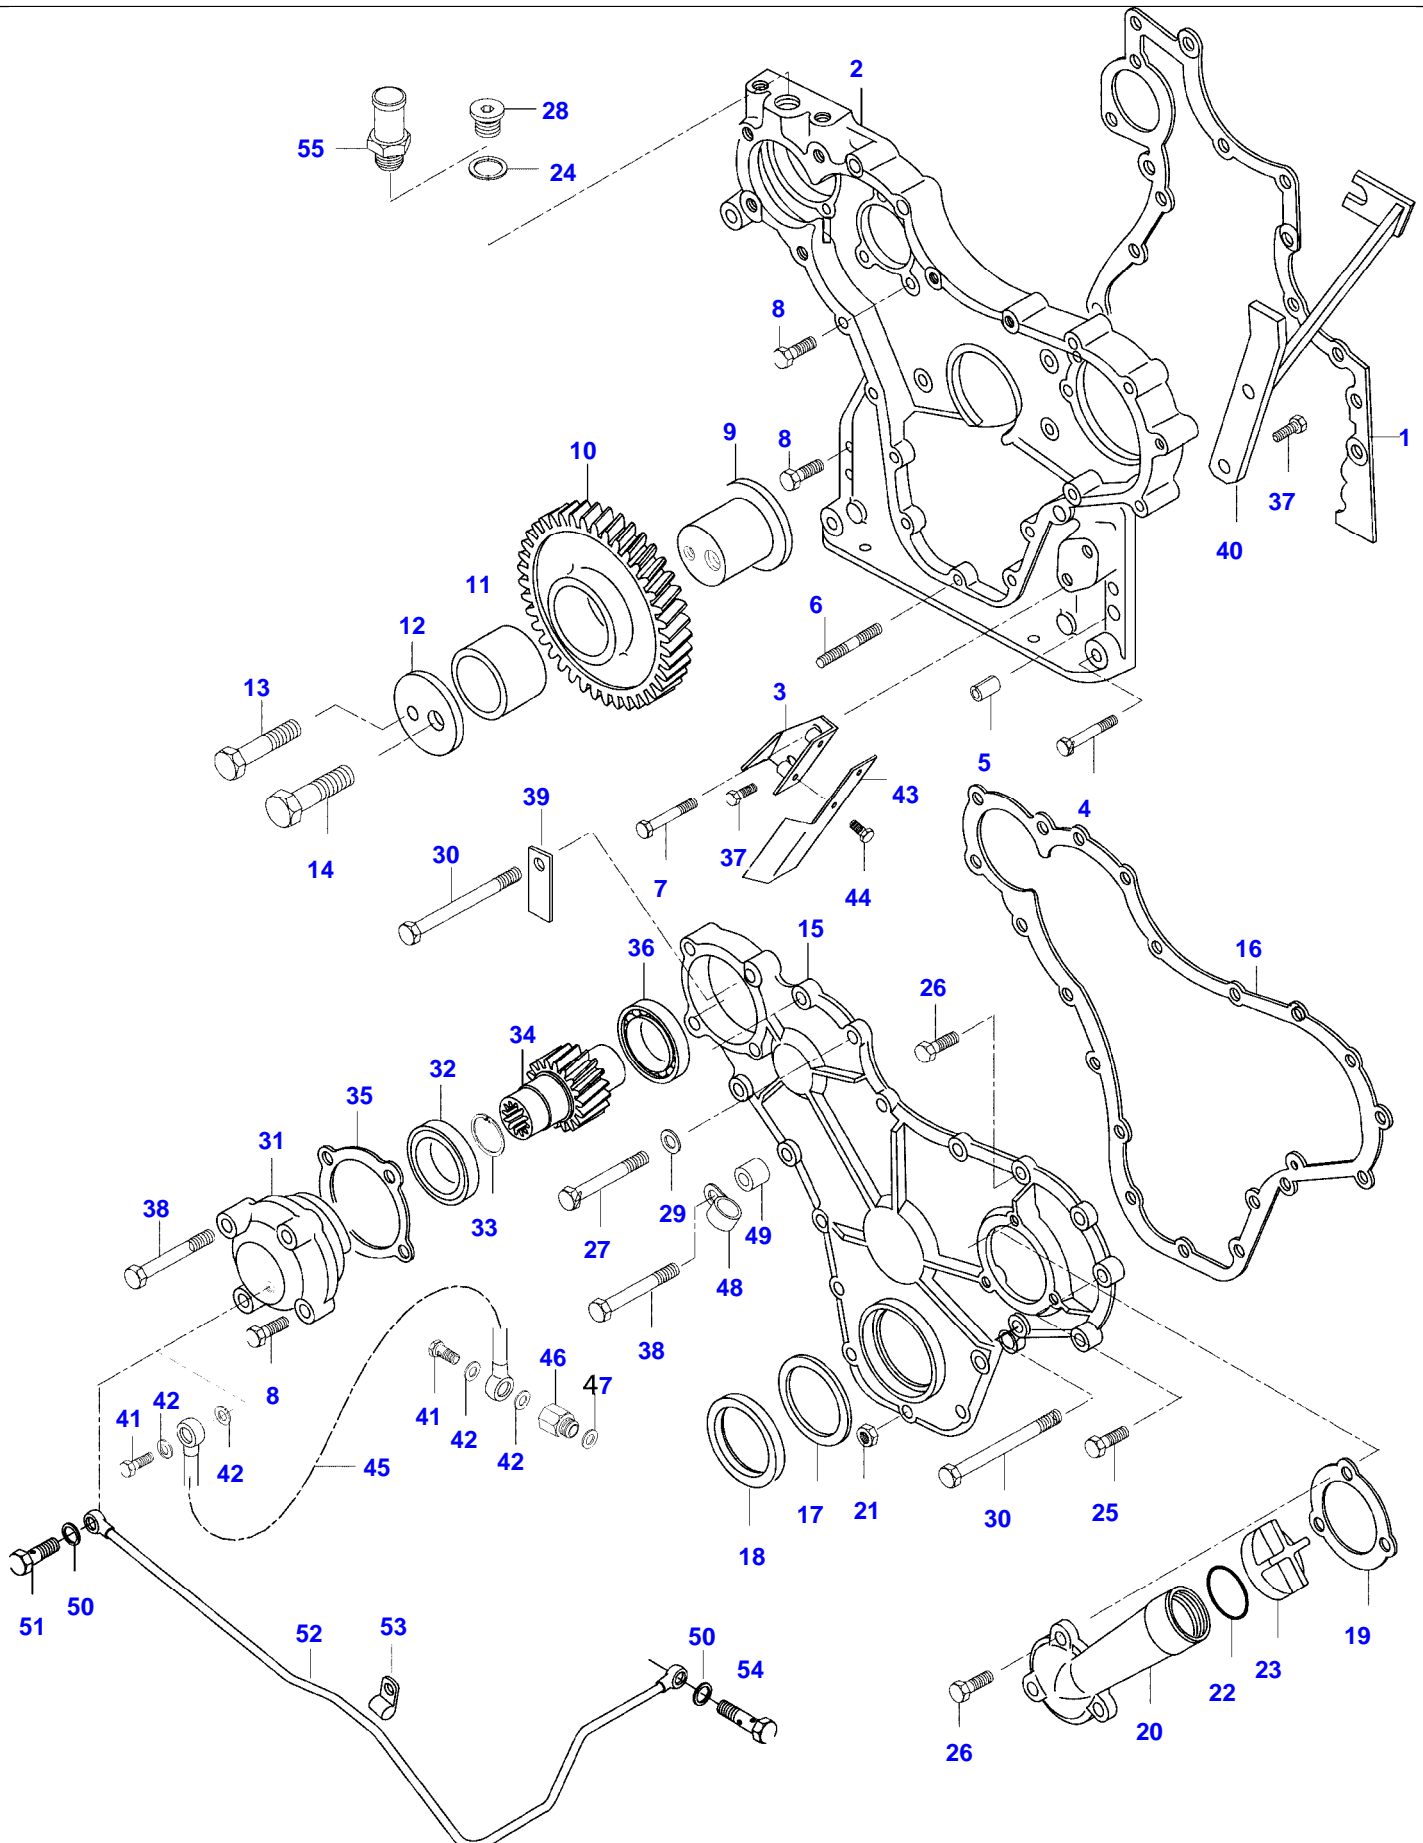

700L TRACTOR (600-900 SERIES)
SPIMG-004-21-20

Item	Part Number	Qty	Description Comments
1	V836647419	1	GASKET S2
2	V836647407	1	TIMING GEAR CASE
3	V836655720	1	TIMING MARK INDICATOR
4	V529801440	2	HEX CAP SCREW
5	V598359850	4	PIN
6	V546801380	5	STUD BOLT
7	V529801450	1	HEX CAP SCREW
8	V528801400	10	HEX CAP SCREW
9	V836766127	1	SHAFT
	V836138354	1	IDLER GEAR ASSEMBLY
10	NS	1	NON-SERVICEABLE PART . GEAR
11	V836139039	1	BUSHING .
12	V836129845	1	FLANGE
13	V528801910	1	SCREW
14	V529902720	1	HEX CAP SCREW
15	V836647575	1	GEAR HOUSING FRONT COVER
16	V835336796	1	GASKET S2
17	V836129782	1	COVER
18	V614105880	1	OIL SEAL S2
19	V836129946	1	GASKET S2
20	V835338325	1	ENGINE OIL FILL PIPE
21	V504800800	5	NUT
22	V614603540	1	O-RING S2
23	V836017927	1	CAP
	V836655188	1	CAP INCLUDES CHAIN
24	V615881822	1	SEALING WASHER S2
25	V528801420	2	HEX CAP SCREW
26	V528801382	5	HEX CAP SCREW
27	V529801470	3	HEX CAP SCREW
28	V640325018	1	PLUG
55	V836119851	1	FITTING TURBO
29	V836120989	1	WASHER
30	V529801500	2	HEX CAP SCREW
	V836655232	1	DRIVE ASSEMBLY -K17877(M)
	V836666028	1	DRIVE ASSEMBLY K17878-(M)
31	V836655230	1	BEARING HOUSING . -K17877(M)
	V836664542	1	BEARING HOUSING . K17878-(M)
32	V610060096	1	BALL BEARING .
33	V617330031	1	LOCK RING .
34	V836120880	1	SHAFT .
35	V835336793	1	GASKET S2
36	V610060096	1	BALL BEARING