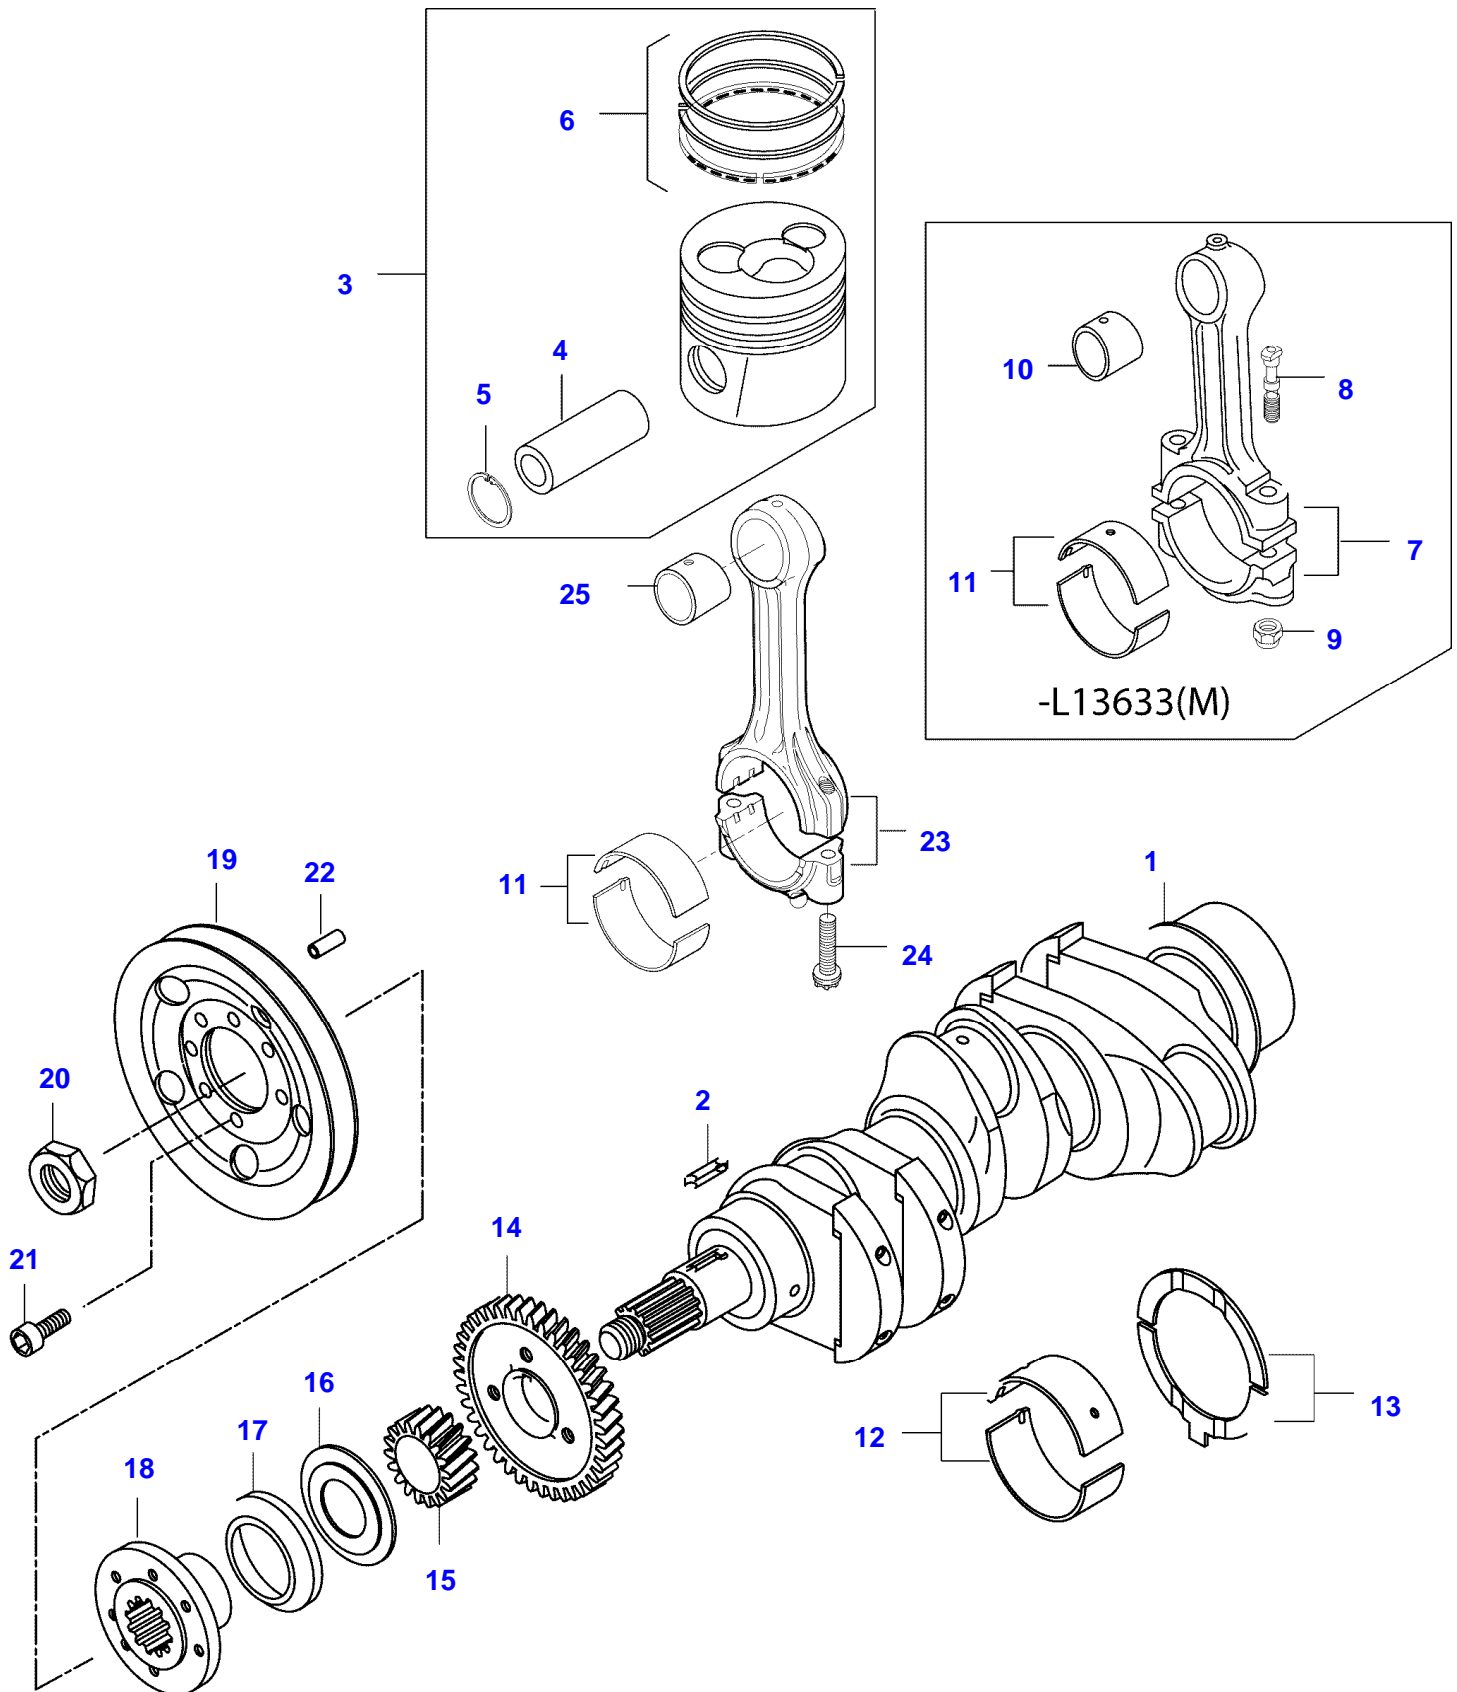

Item	Part Number	Qty	Description Comments
	V836666610	1	ROCKER SHAFT ASM
1	V836666608	6	ROCKER ARM
			.
2	V512861000	6	NUT
			..
3	V836655866	6	ADJUSTING SCREW
			..
4	V836655899	2	PLUG
			.
5	V836655869	3	BRACKET
			.
	V836666609	3	BRACKET
			.
			M5020-(M)
6	V836655884	2	SPRING
			.
7	V836655870	1	SHAFT
			.
8	V836655406	2	SLEEVE NUT
9	V529801910	1	HEX CAP SCREW
10	V836655867	6	PUSHROD
11	V836014264	6	TAPPET
12	V836646374	1	CAMSHAFT
13	V603305760	1	WOODRUFF KEY
14	V836646389	1	GEAR,CAMSHAFT
15	V836646382	12	COTTER
16	V836646381	6	WASHER
17	V836646380	6	SPRING
18	V836646357	3	EXHAUST VALVE
19	V836646356	3	INTAKE VALVE

700L TRACTOR (600-900 SERIES)
SPIMG-004-21-16