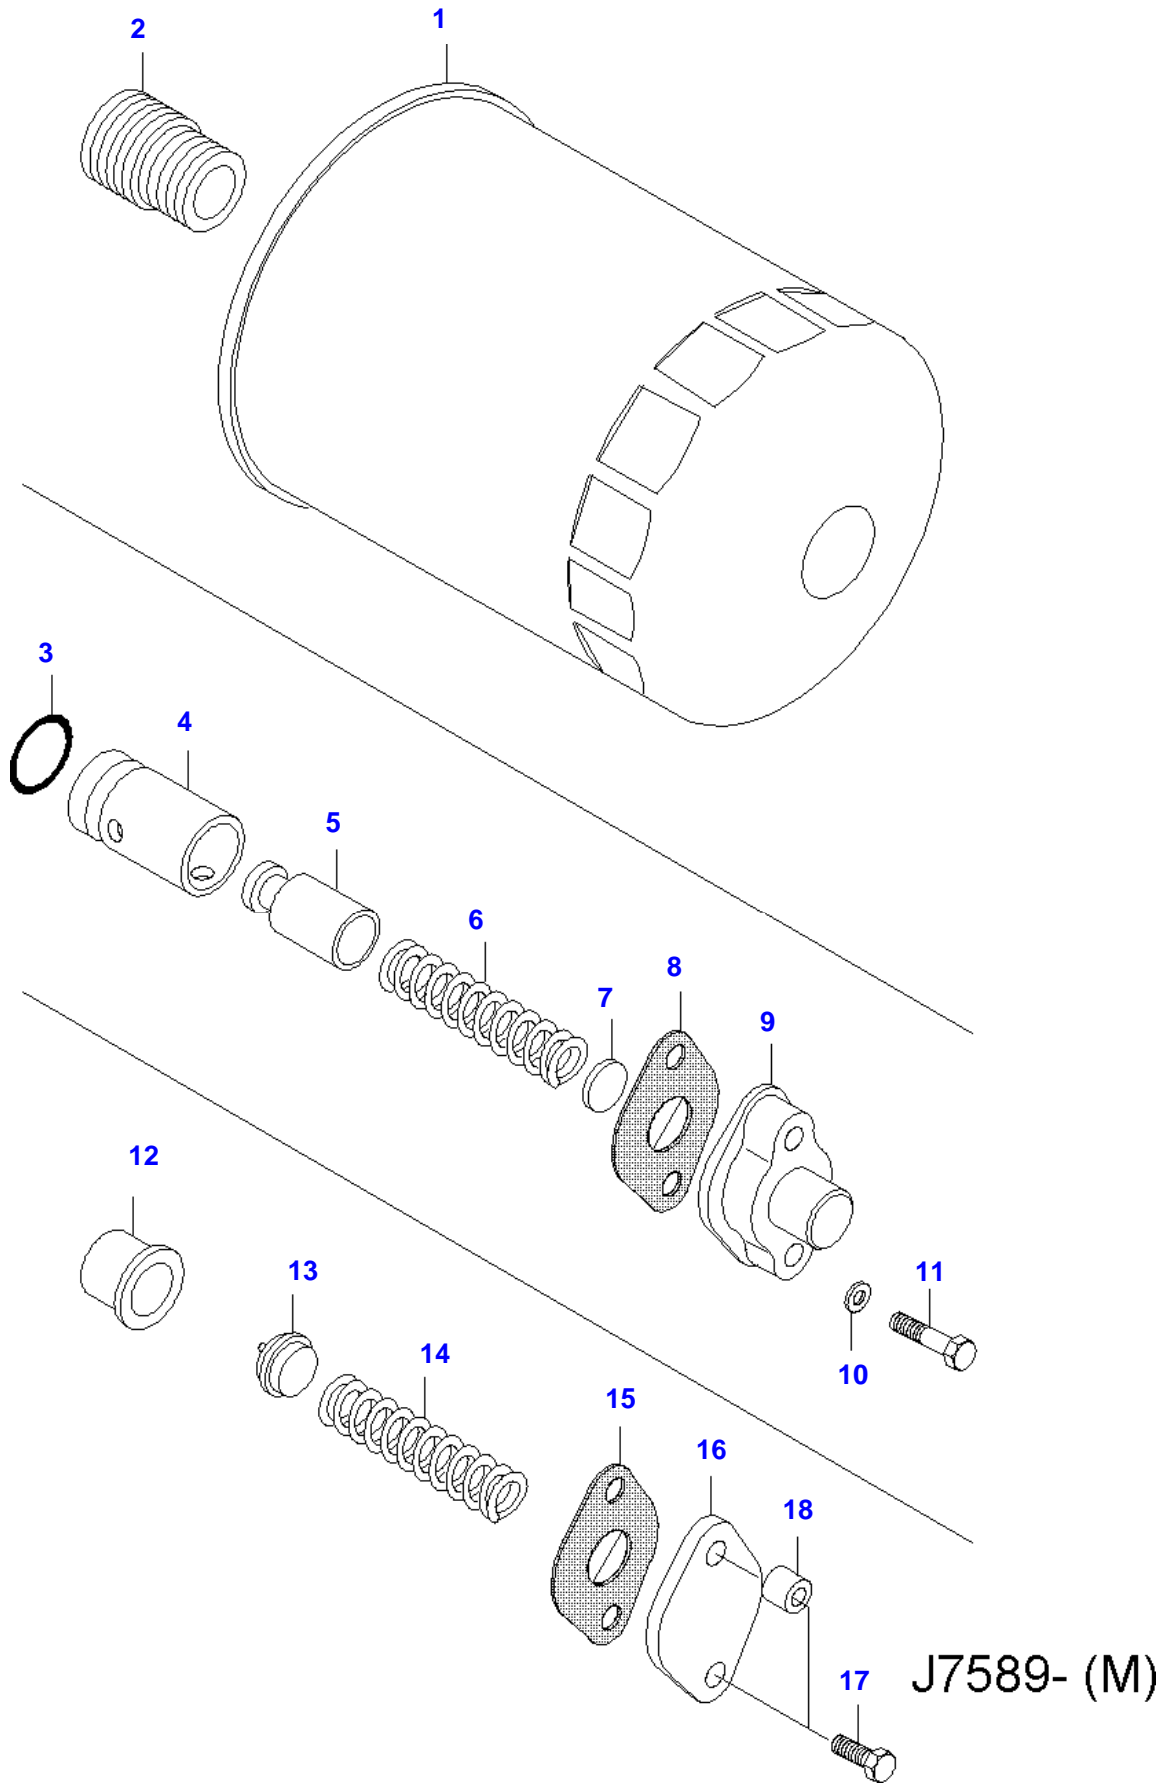

700L TRACTOR (600-900 SERIES)
SPIMG-004-21-26

Item	Part Number	Qty	Description Comments
1	V20136346	1	OIL FILTER
2	V836647404 V835340042	1	UNION OIL PRESSURE CONTROL VALVE ASSEMBLY -J7588(M)
3	V614601524	1	O-RING . S2
4	V836117834	1	CYLINDER .
5	V836338850	1	OIL PRESSURE CONTROL VALVE .
6	V836117836	1	SPRING .
7	V836020290	1	INJECTOR SHIM .
8	V836322190	1	GASKET . S2
9	V836129849	1	COVER
10	V500950800	1	SPRING WASHER
11	V528801420 V836662129	2	HEX CAP SCREW OIL PRESSURE CONTROL VALVE ASSEMBLY J7589-(M)
12	V836659521	1	VALVE SEAT .
13	V836659522	1	VALVE CONE .
14	V836659523	1	SPRING .
15	V836322190	1	GASKET .
16	V836659524	1	COVER .
17	V528801380	2	HEX CAP SCREW .
18	V836136337	1	SPACER PIECE .