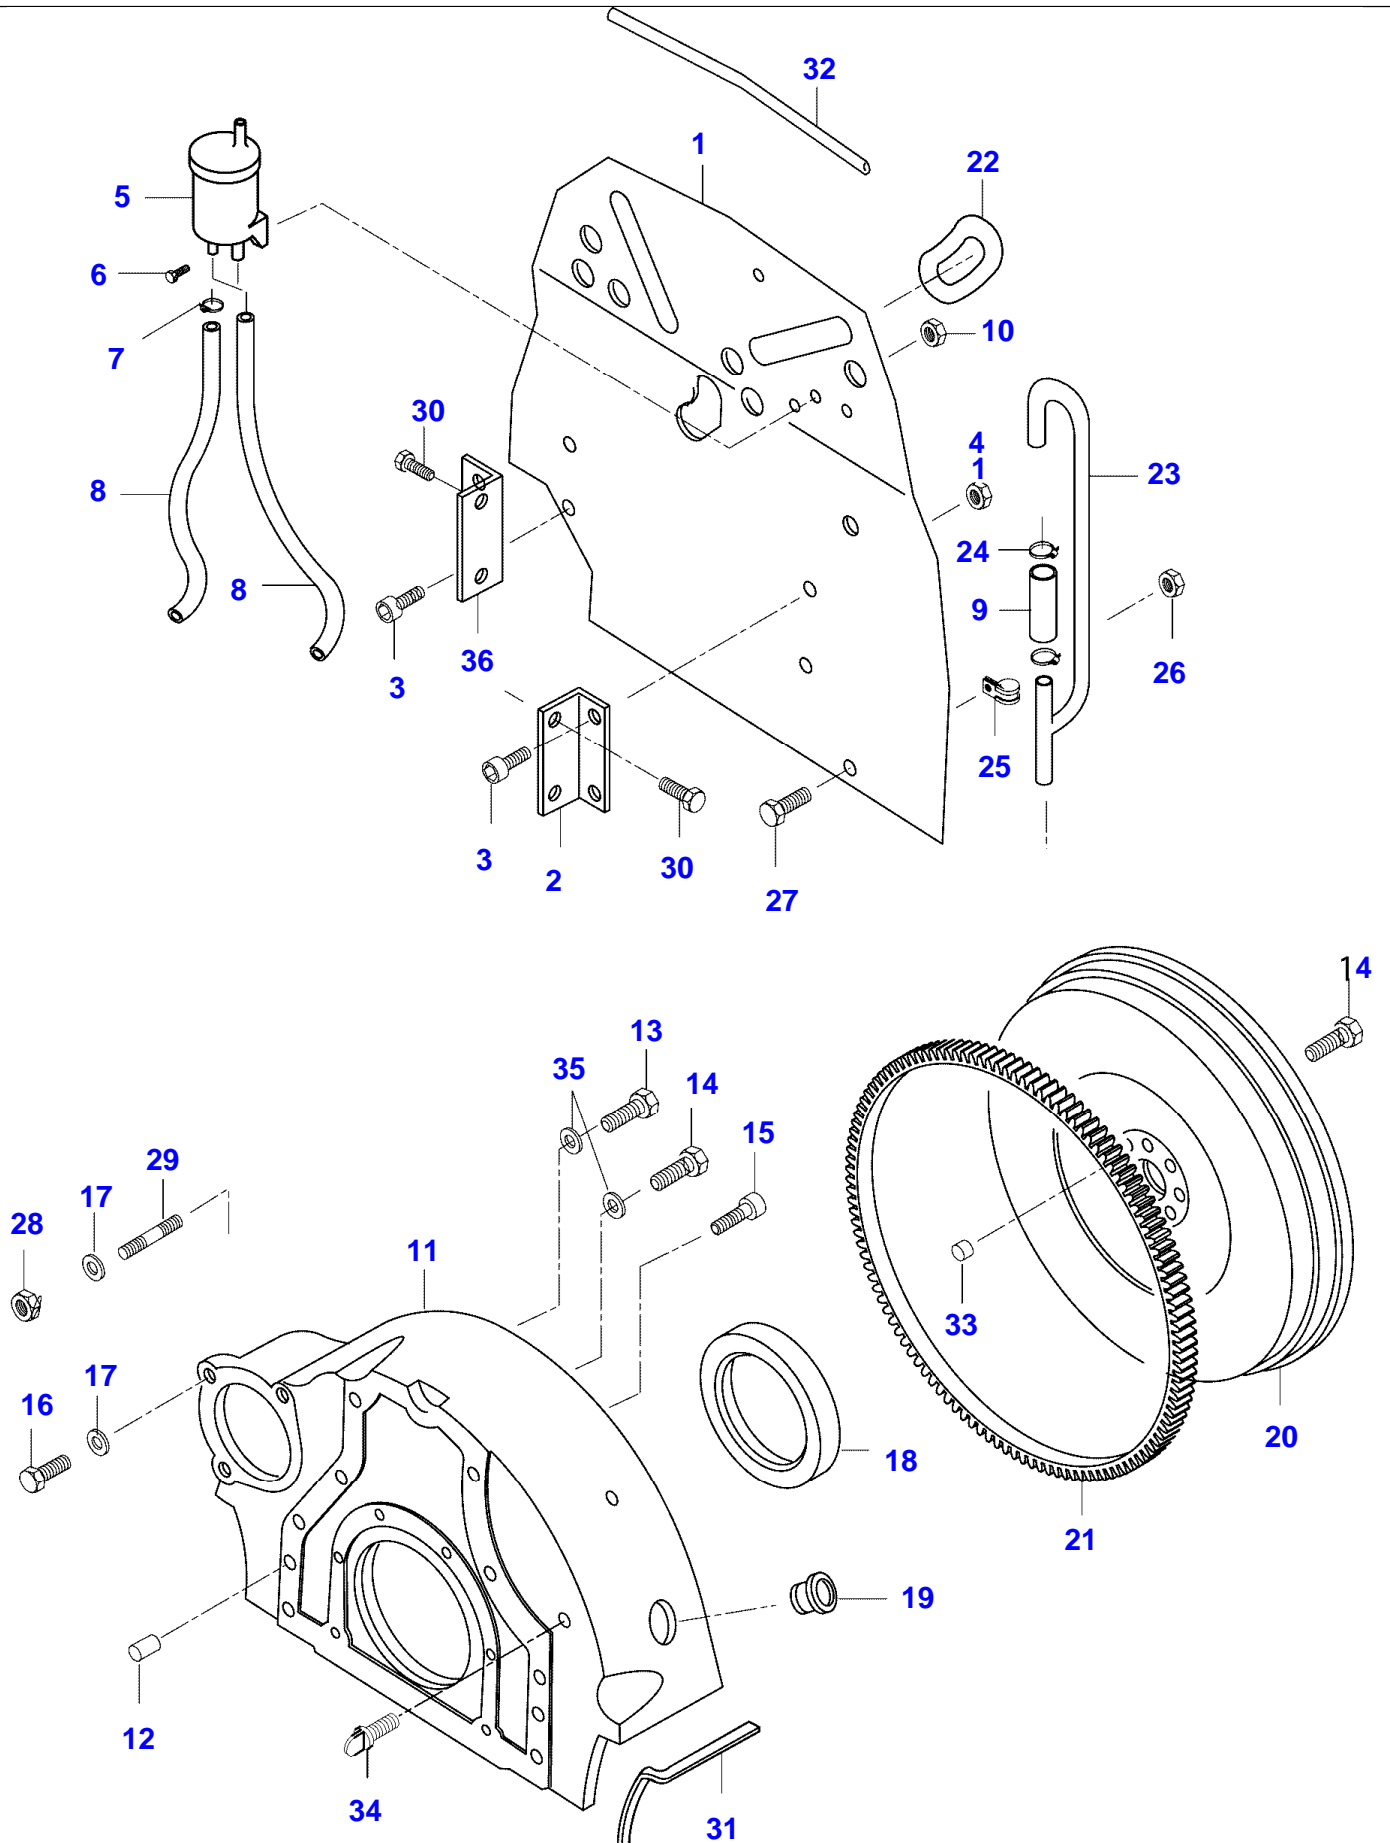

700L TRACTOR (600-900 SERIES)
SPIMG-004-21-06

Item	Part Number	Qty	Description Comments	Technical Specification
1	V836659619	1	FLYWHEEL HOUSING -J12659(M)	
	V836664018	1	FLYWHEEL HOUSING J12660-(M)	
2	V836659279	1	BRACKET LEFT	
36	V836659278	2	BRACKET RIGHT	
3	V581804582	4	HEX SOCKET SCREW	
4	V504800800	4	NUT	
5	V835324375	1	RESERVOIR SEE PAGE 01-0012	
6	V528800762	2	HEX CAP SCREW	
7	V602066609	4	HOSE CLIP	
8	V836136702	2	RUBBER HOSE L=160 -J12659(M)	
	V836655792	1	RUBBER HOSE L=320 J12660-(M)	
9	V835328356	1	RUBBER HOSE L=40	
10	V510600502	2	NUT	
11	V836752443	1	FLYWHEEL HOUSING	
12	V598359850	2	PIN	
13	V581705440	2	HEX SOCKET SCREW	
14	V528702220	14	HEX CAP SCREW	
15	V581705030	6	HEX SOCKET SCREW	
16	V528801800	3	HEX CAP SCREW	
17	V500951000	3	SPRING WASHER	
18	V614500002	1	CRANKSHAFT SEAL S2	
19	V836428065	1	RUBBER PLUG D=38	
	V836007572	1	RUBBER PLUG D=25	
20	V836538043	1	FLYWHEEL	
21	V836014127	1	ANNULAR GEAR	
23	V836759585	1	PIPE SEE PAGE 01-0012	
24	V602066612	2	HOSE CLIP	
25	V602074610	2	HOSE CLIP	
26	V504600502	2	NUT	
27	V528800802	2	HEX CAP SCREW	
30	V528801760	2	HEX CAP SCREW	
31	V31085600	1	GASKET LEFT	
	V31085500	1	GASKET RIGHT	
32	V30229000	1	GASKET	L=1200MM
33	V836659527	1	GUIDE SLEEVE	
34	V836859311	1	PLUG	
35	V500951200	8	SPRING WASHER