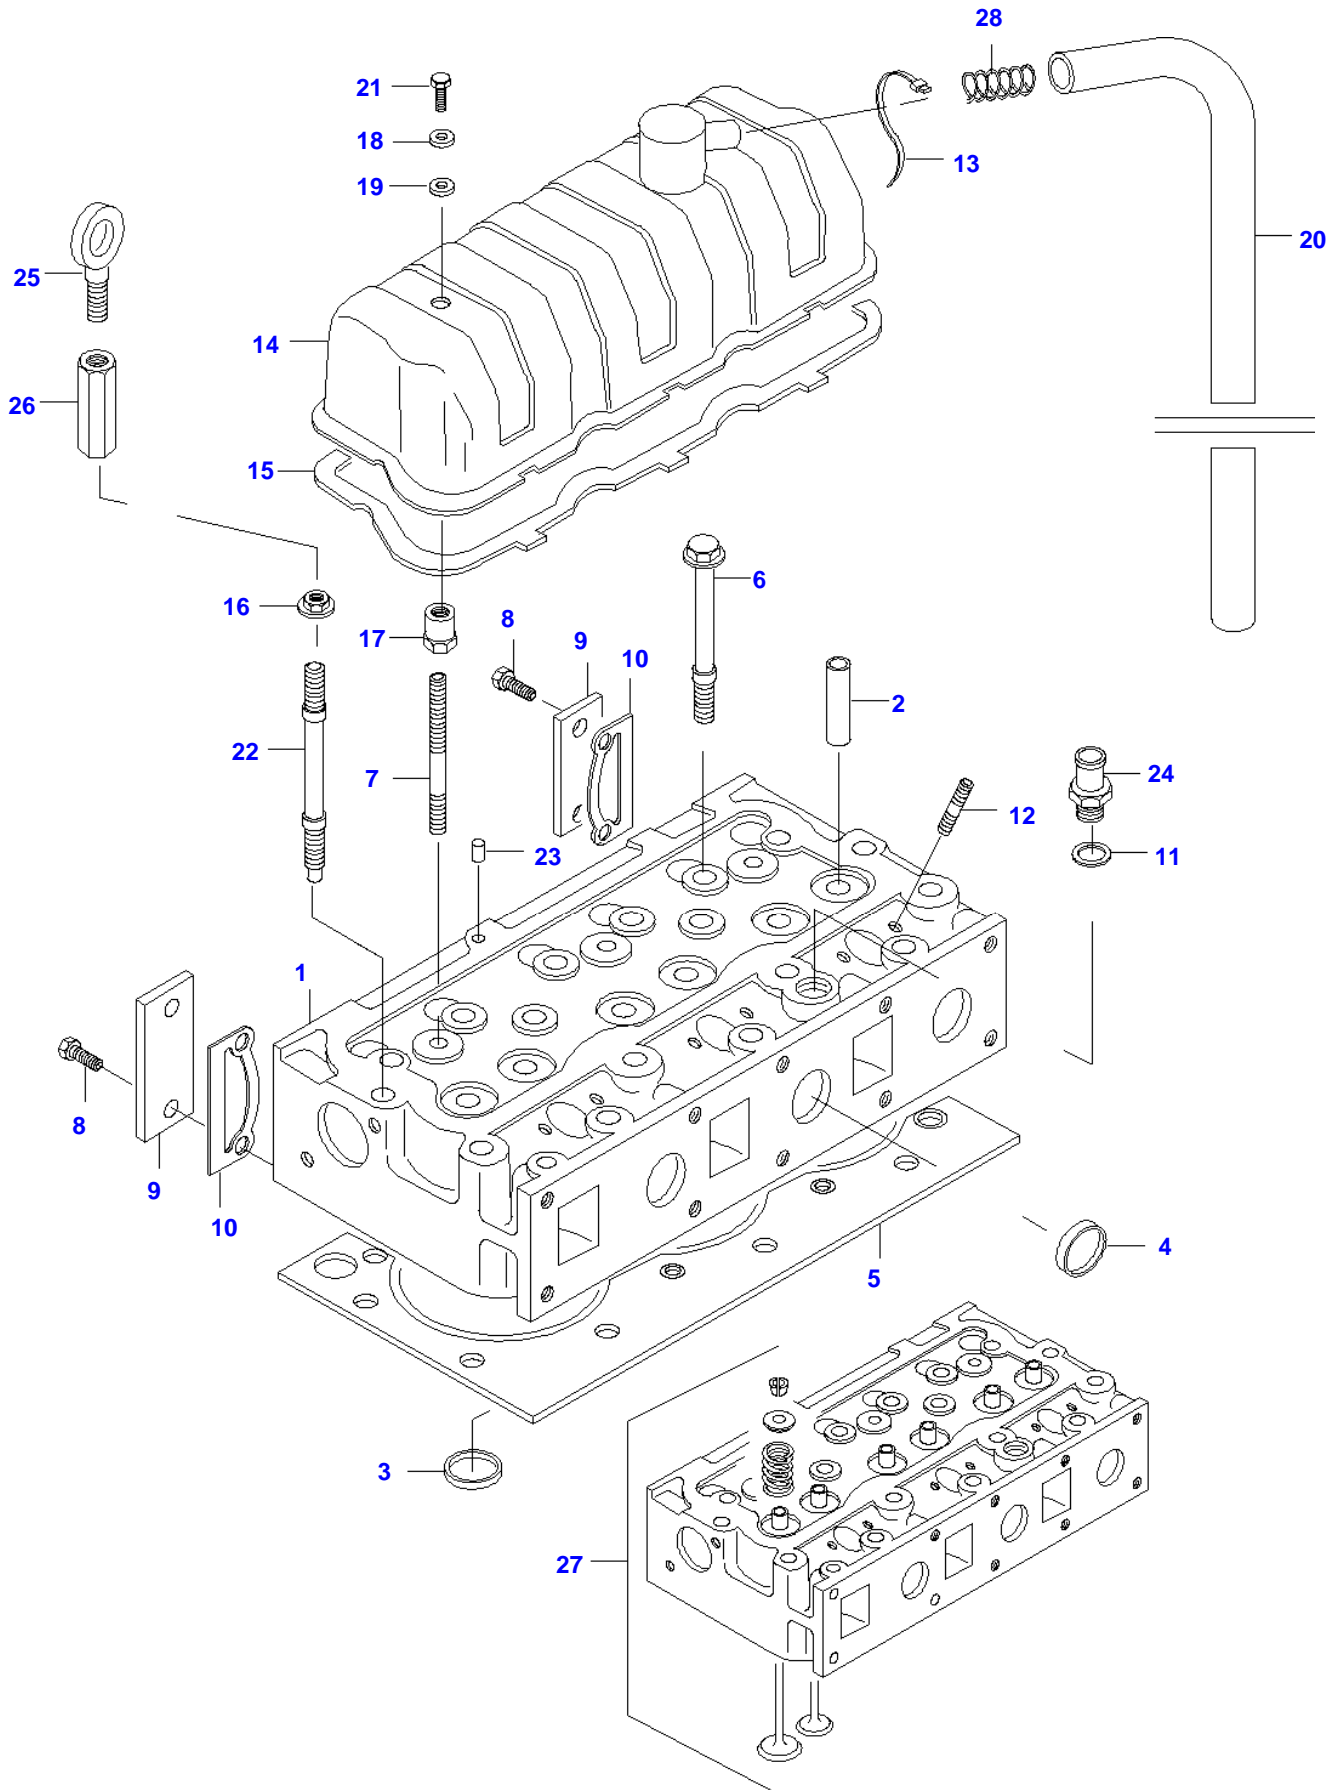

700L TRACTOR (600-900 SERIES)
SPIMG-004-21-08

Item	Part Number	Qty	Description Comments
1	V836655379	1	CYLINDER HEAD
2	V836647601	6	GUIDE
3	V836647600	3	VALVE SEAT
4	V836647942	5	CUP PLUG
5	V836664155	1	CYLINDER HEAD GASKET S1
6	V836859104	15	HEXAGON FLANGE BOLT -K3020(M)
	V836859104	16	HEXAGON FLANGE BOLT K3021-(M)
7	V546801900	2	STUD BOLT
8	V528801800	4	HEX CAP SCREW
9	V836855350	2	BLOCK OFF PLATE
10	V836855417	2	GASKET S1
11	V615881822	1	SEALING WASHER S1
12	V546901435	6	STUD BOLT
13	V835329746	1	CABLE TIE
14	V836646359	1	VALVE ROCKER COVER
15	V836646360	1	VALVE ROCKER COVER GASKET S1
16	V836859110	2	NUT -K3020(M)
	V836859110	1	NUT K3021-(M)
17	V836655406	2	SLEEVE NUT
18	V836119855	2	WASHER
19	V836012841	2	RUBBER BUSHING S1
20	V836647814	1	RUBBER HOSE
21	V528801780	2	HEX CAP SCREW
22	V836859109	2	STUD BOLT -K3020(M)
	V836859109	1	STUD BOLT K3021-(M)
23	V595959140	1	PIN
24	V836119837	1	HOSE COUPLER
25	V836640252	1	LIFT EYE
26	V836647835	1	LIFTING EYE EXTENSION
27	V836640853	1	CYLINDER HEAD
28	V836659103	1	SPRING