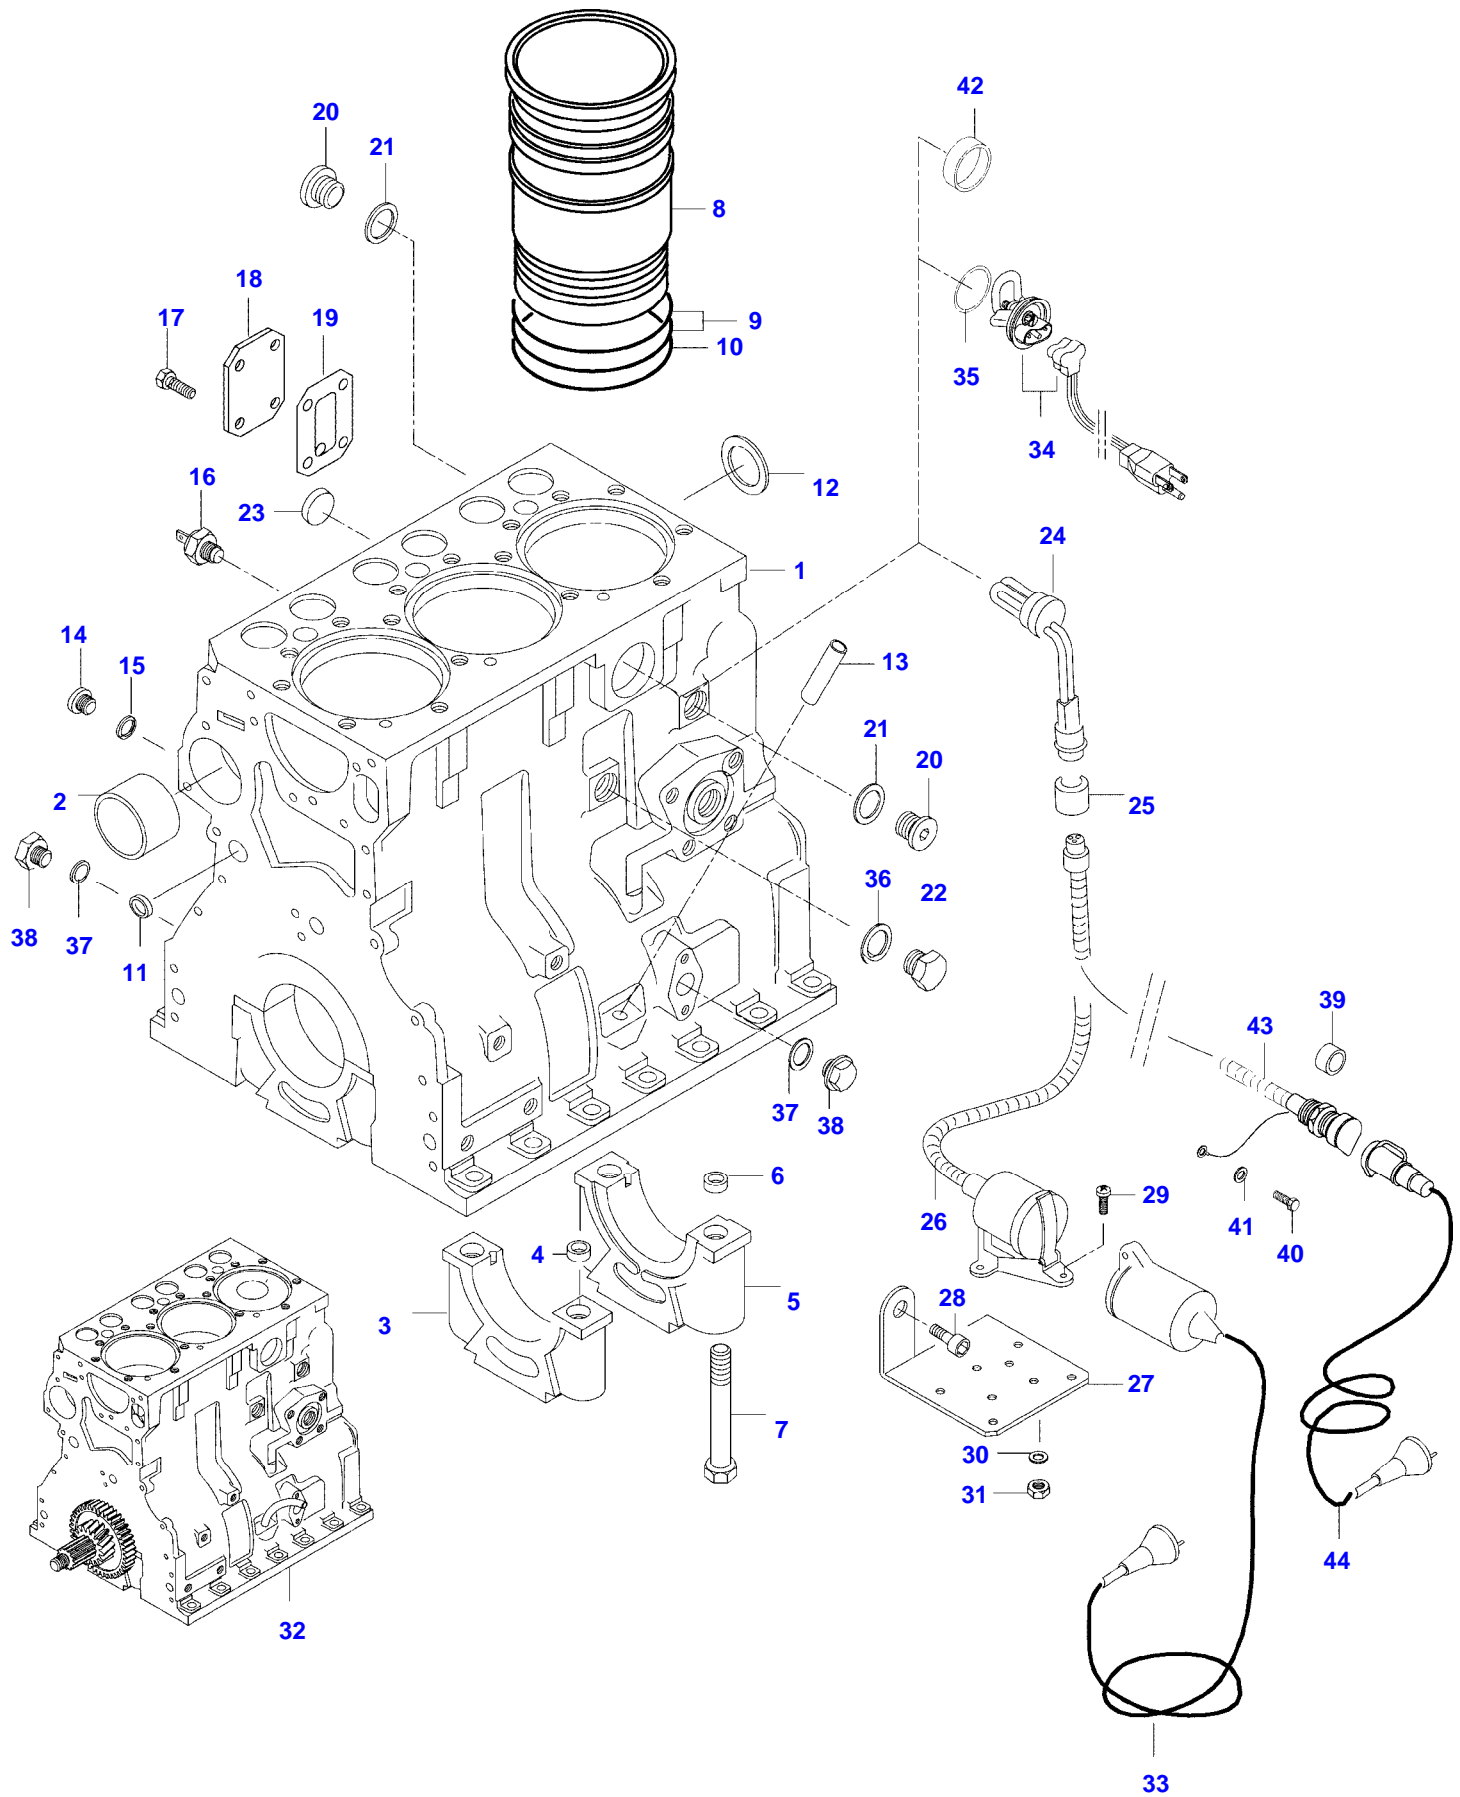

700L TRACTOR (600-900 SERIES)
SPIMG-004-21-02

Item	Part Number	Qty	Description Comments	Technical Specification
1	V836664514	1	CYLINDER-BLOCK	
2	V836322610	1	CAMSHAFT BEARING BUSHING	
3	NS	3	NON-SERVICEABLE PART	
4	V836214478	6	BEARING COVER GUIDE SLEEVE	
5	NS	1	NON-SERVICEABLE PART	
6	V836214478	2	BEARING COVER GUIDE SLEEVE	
7	V835329030	8	HEX CAP SCREW	
8	V836647420	3	LINER	FLANGE HEIGHT + 0.05 MM
	V836647933		LINER FLANGE S=9.08	
	V836647934		LINER FLANGE S=9.13	FLANGE HEIGHT + 0.10 MM
	V836647935		LINER FLANGE S=9.23	FLANGE HEIGHT + 0.15 MM
	V836666550		CYLINDER BARREL VALTRA DO BRASIL UNITED STATES OF AMERICA	
9	V836647502	6	CYLINDER LINER O-RING S2	
10	V836647503	3	CYLINDER LINER O-RING S2	
11	V640016016	4	CUP PLUG S2	
12	V836529872	1	PLUG	
13	V836014334	1	OIL DIPSTICK GUIDE PIPE	
14	V640325110	2	SCREW PLUG	
15	V615571014	2	SEALING WASHER S2	
16	V887283760	1	PRESSURE SWITCH	
17	V528801362	2	HEX CAP SCREW -H3286(M)	
	V528801362	4	HEX CAP SCREW	
18	V836647400	1	COVER -H3286(M)	
	V836659543	1	COVER H3287-(M)	
19	V836647401	1	GASKET S2 -H3286(M)	
	V836659544	1	GASKET S2 H3287-(M)	
20	V640325018	2	PLUG	
21	V615881822	2	SEALING WASHER	
22	V836019756	1	PLUG	
23	V640016018	1	CUP PLUG	
24	V836647622	1	ENGINE BLOCK HEATER 750W	
25	V33550000	1	ROD CLAMP	
26	V836130361	1	CABLE L=500 -1999	
43	V33733700	1	CABLE MINI	L=1500
27	V836655927	1	BRACKET