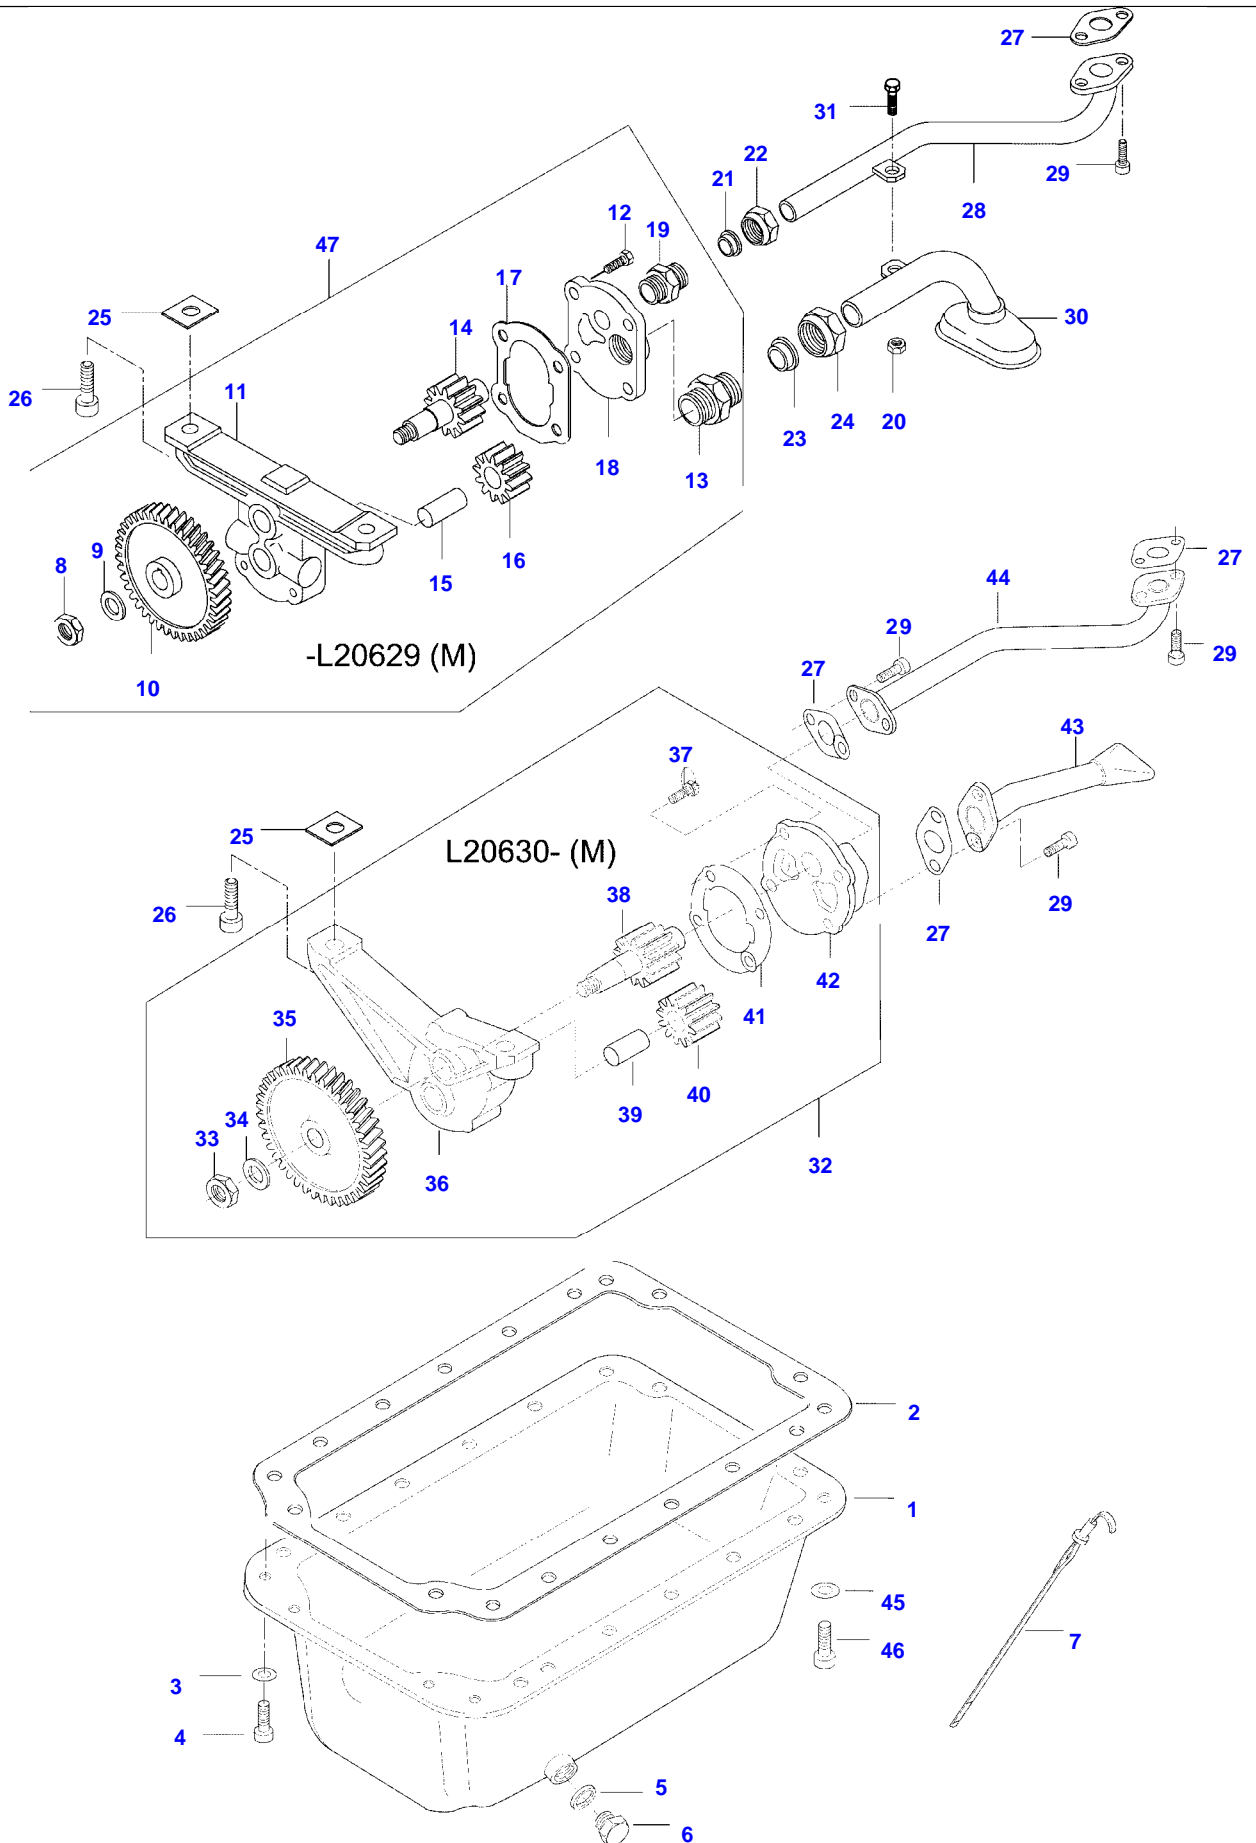

700L TRACTOR (600-900 SERIES)
SPIMG-004-21-22

Item	Part Number	Qty	Description Comments
1	V836664336	1	OIL SUMP
2	V836006704	1	GASKET -L5723(M) S2
	V836664515	1	GASKET L5724-(M)
3	V500950800	18	SPRING WASHER -L5723(M)
	V500950800	4	SPRING WASHER L5724-(M)
45	V500951032	14	SPRING WASHER L5724-(M)
4	V528801362	18	HEX CAP SCREW -L5723(M)
	V581804580	4	HEX SOCKET SCREW L5724-(M)
46	V581804980	14	HEX SOCKET SCREW L5724-(M)
5	V836655490	1	SEALING WASHER S2 -H3927(M)
	V615881827	1	SEALING WASHER S2 H3928- (M)
6	V836655492	1	PLUG -H3927(M)
	V836655493	1	PLUG H3928- (M)
7	V836014330	1	DIPSTICK
47	V836652602	1	LUBRICATING OIL PUMP ASSEMBLY -L20629(M)
8	V504861000	1	NUT . -L20629(M)
9	V836122910	1	WASHER . -L20629(M)
10	V836652595	1	GEAR . -L20629(M)
11	V836014197	1	HOUSING . -L20629(M)
12	V528801380	4	HEX CAP SCREW . -L20629(M)
13	V836183814	1	FRAME . -L20629(M)
14	V836652598	1	OIL PUMP SHAFT . -L20629(M)
15	V836010166	1	OIL PUMP SHAFT . -L20629(M)
16	V836010164	1	GEAR,OIL PUMP . -L20629(M)
17	V836014198	1	GASKET . S2 -L20629(M)
18	V836117653	1	COVER . -L20629(M)