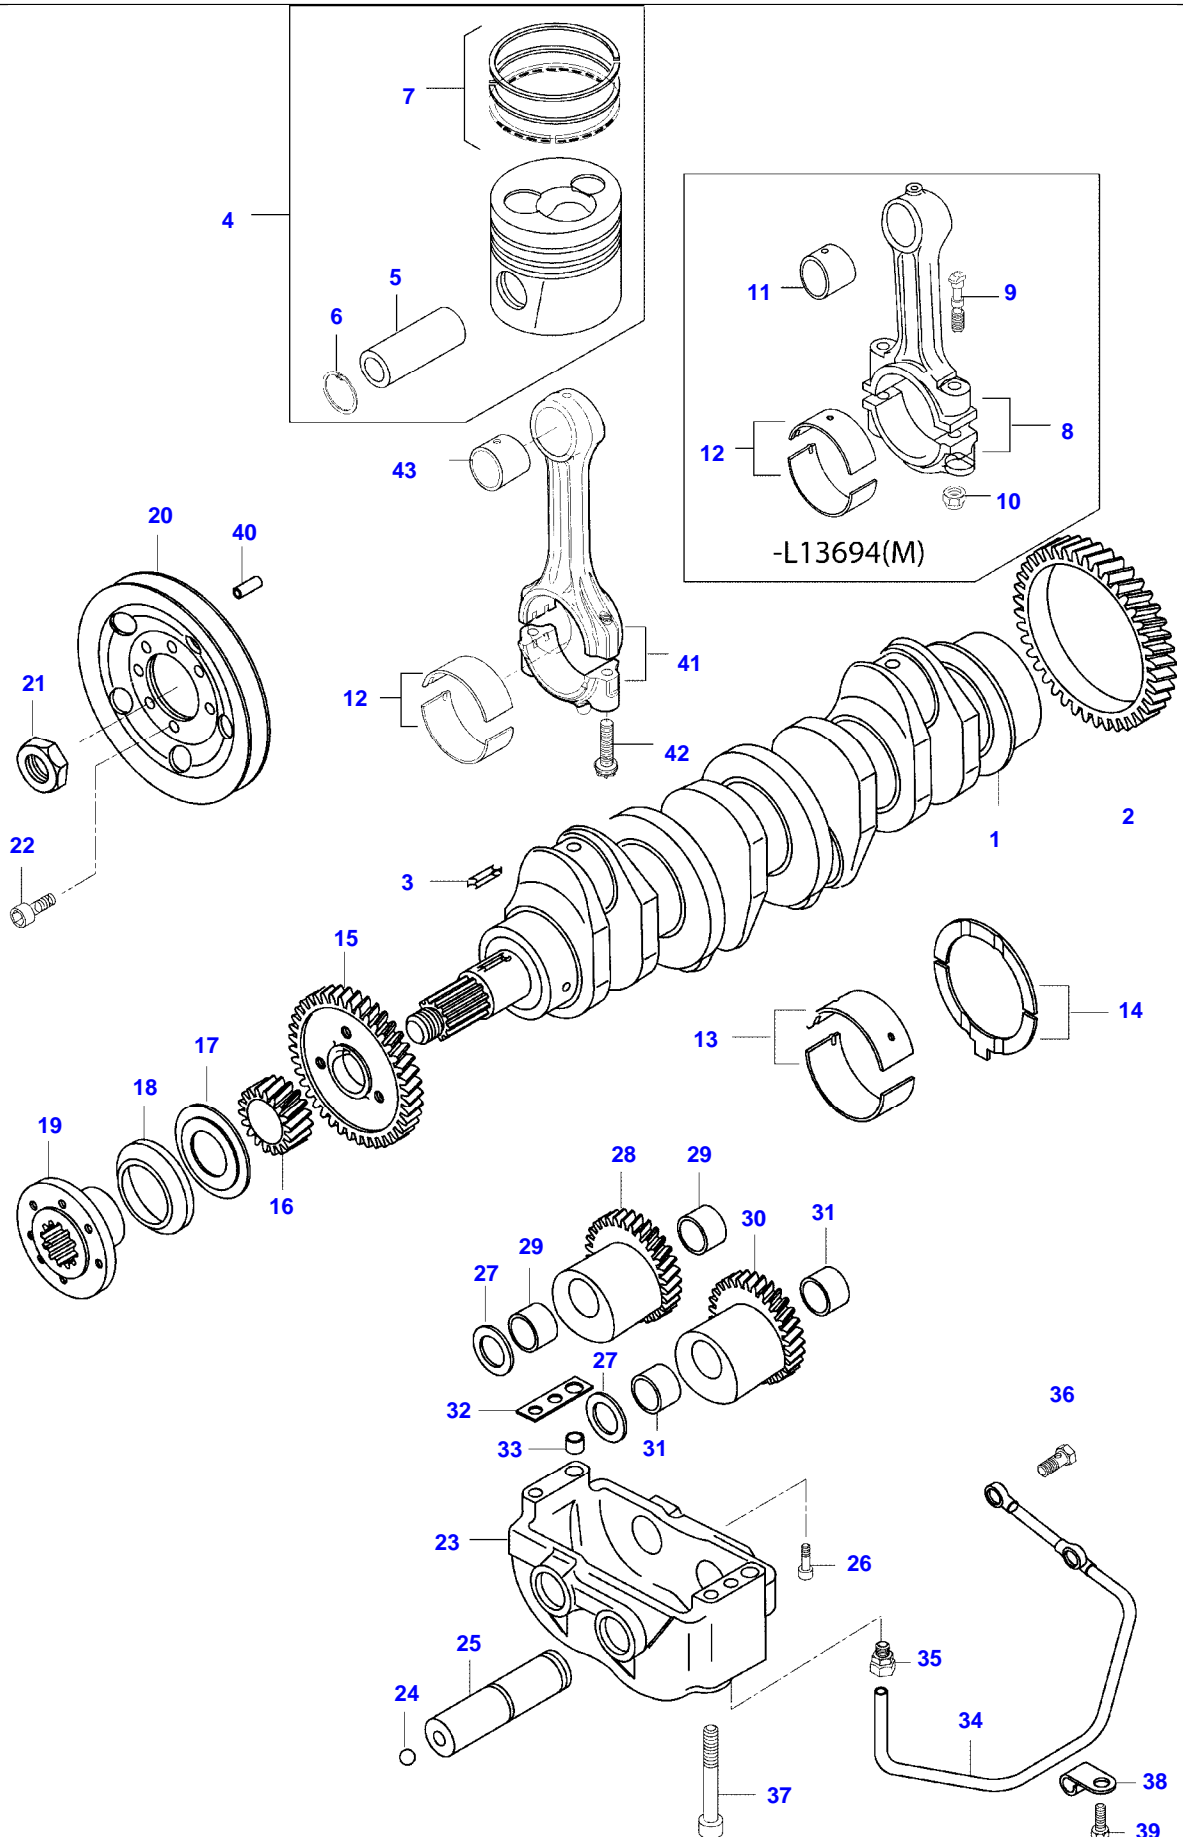

Item	Part Number	Qty	Description Comments
	V836666611	1	ROCKER SHAFT
1	V836666608	8	ROCKER ARM
			.
2	V512861000	8	NUT
			..
3	V836655866	8	ADJUSTING SCREW
			..
4	V836655899	2	PLUG
			.
5	V836655869	4	BRACKET
			.
	V836666609	4	BRACKET
			.
			M5020-(M)
6	V836655884	3	SPRING
			.
7	V836755871	1	SHAFT
			.
8	V836655406	4	SLEEVE NUT
9	V836655867	8	PUSHROD
10	V836014264	8	TAPPET
11	V836746375	1	CAMSHAFT
12	V603305760	1	WOODRUFF KEY
13	V836646389	1	GEAR,CAMSHAFT
14	V836646382	16	COTTER
15	V836646381	15	WASHER
16	V836646380	8	SPRING
17	V836646357	4	EXHAUST VALVE
18	V836646356	4	INTAKE VALVE

900L TRACTOR (600-900 SERIES)
SPIMG-004-21-18