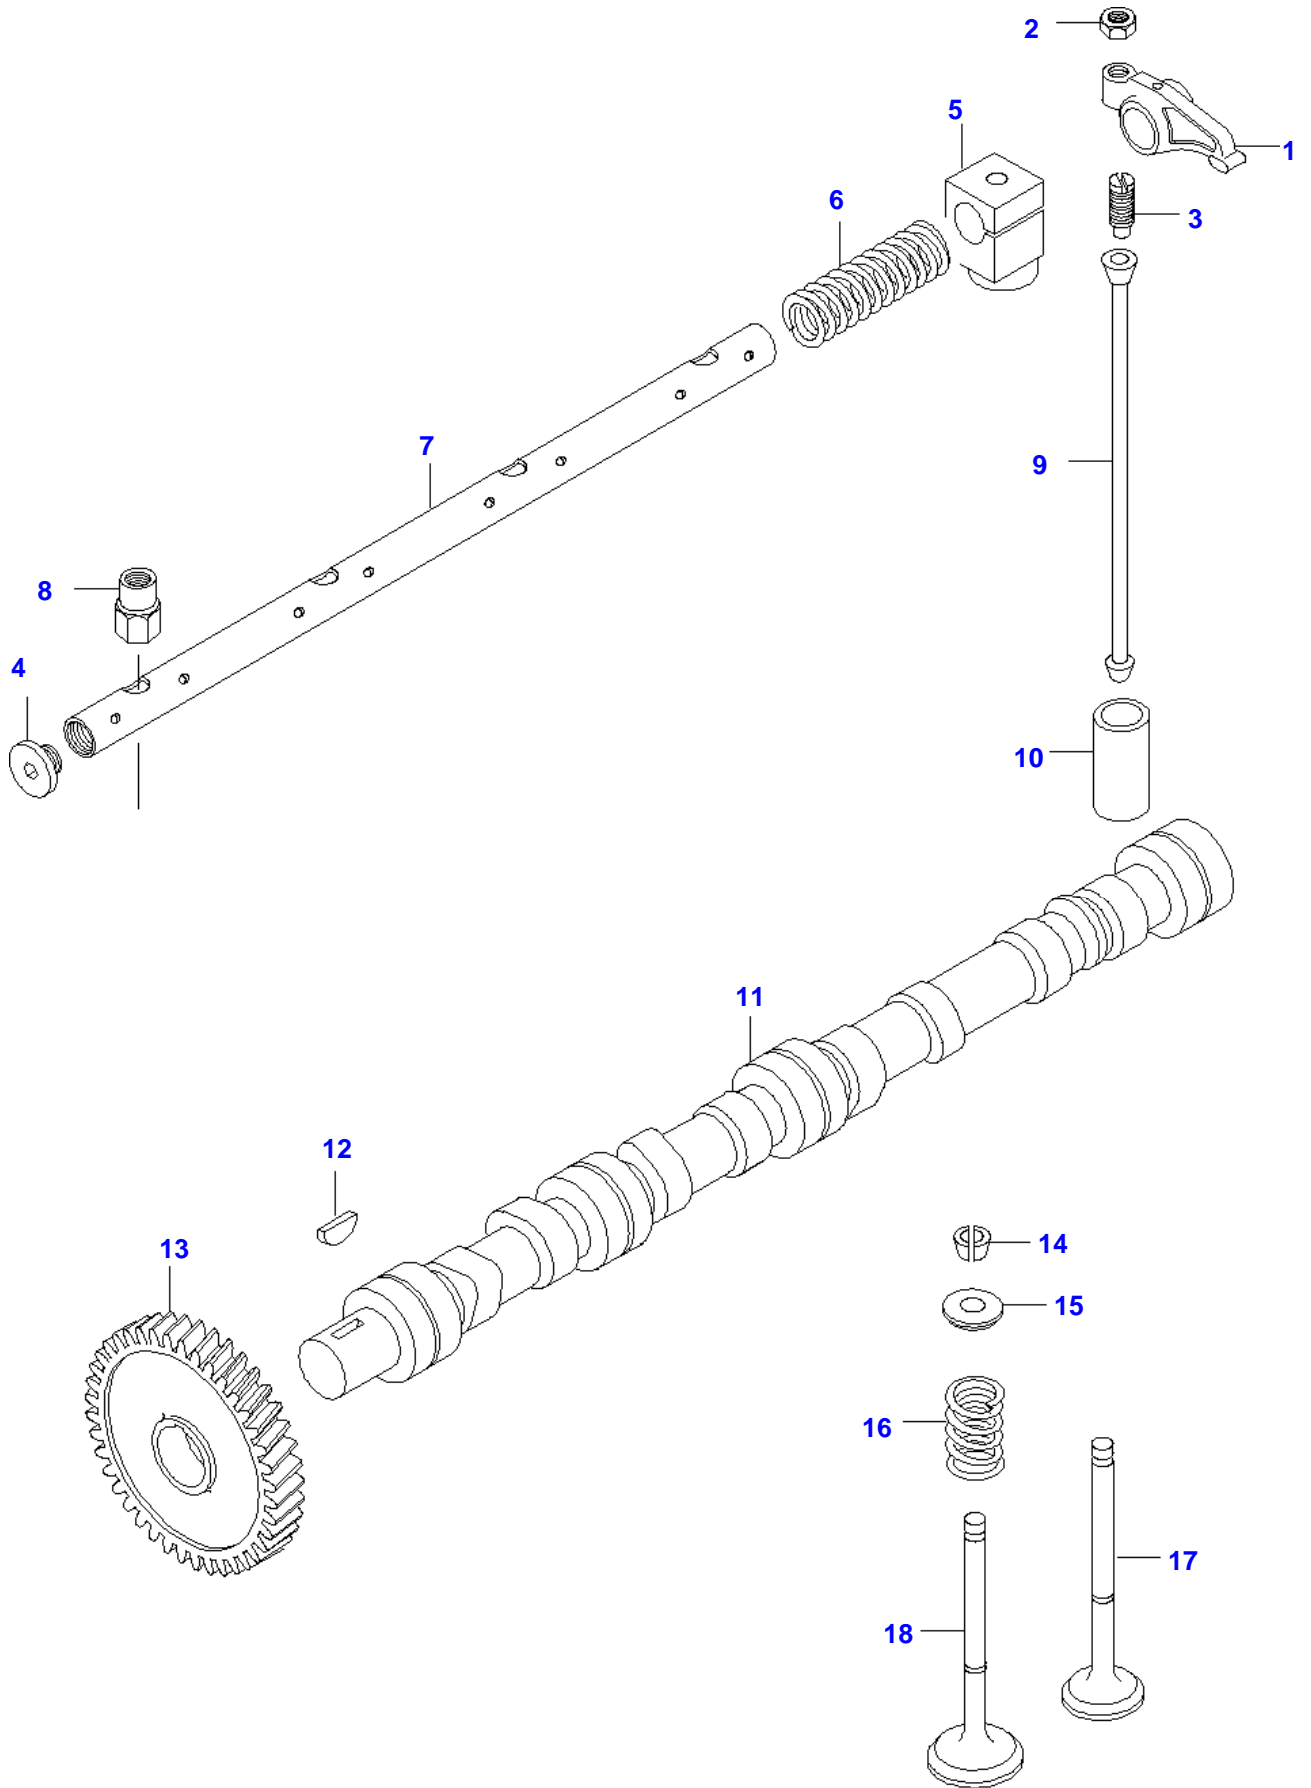

900L TRACTOR (600-900 SERIES)
SPIMG-004-21-14

Item	Part Number	Qty	Description Comments
	V836666611	1	ROCKER SHAFT
1	V836666608	8	ROCKER ARM
			.
2	V512861000	8	NUT
			..
3	V836655866	8	ADJUSTING SCREW
			..
4	V836655899	2	PLUG
			.
5	V836655869	4	BRACKET
			.
	V836666609	4	BRACKET
			.
			M5020-(M)
6	V836655884	3	SPRING
			.
7	V836755871	1	SHAFT
			.
8	V836655406	4	SLEEVE NUT
9	V836655867	8	PUSHROD
10	V836014264	8	TAPPET
11	V836746375	1	CAMSHAFT
12	V603305760	1	WOODRUFF KEY
13	V836646389	1	GEAR,CAMSHAFT
14	V836646382	16	COTTER
15	V836646381	15	WASHER
16	V836646380	8	SPRING
17	V836646357	4	EXHAUST VALVE
18	V836646356	4	INTAKE VALVE