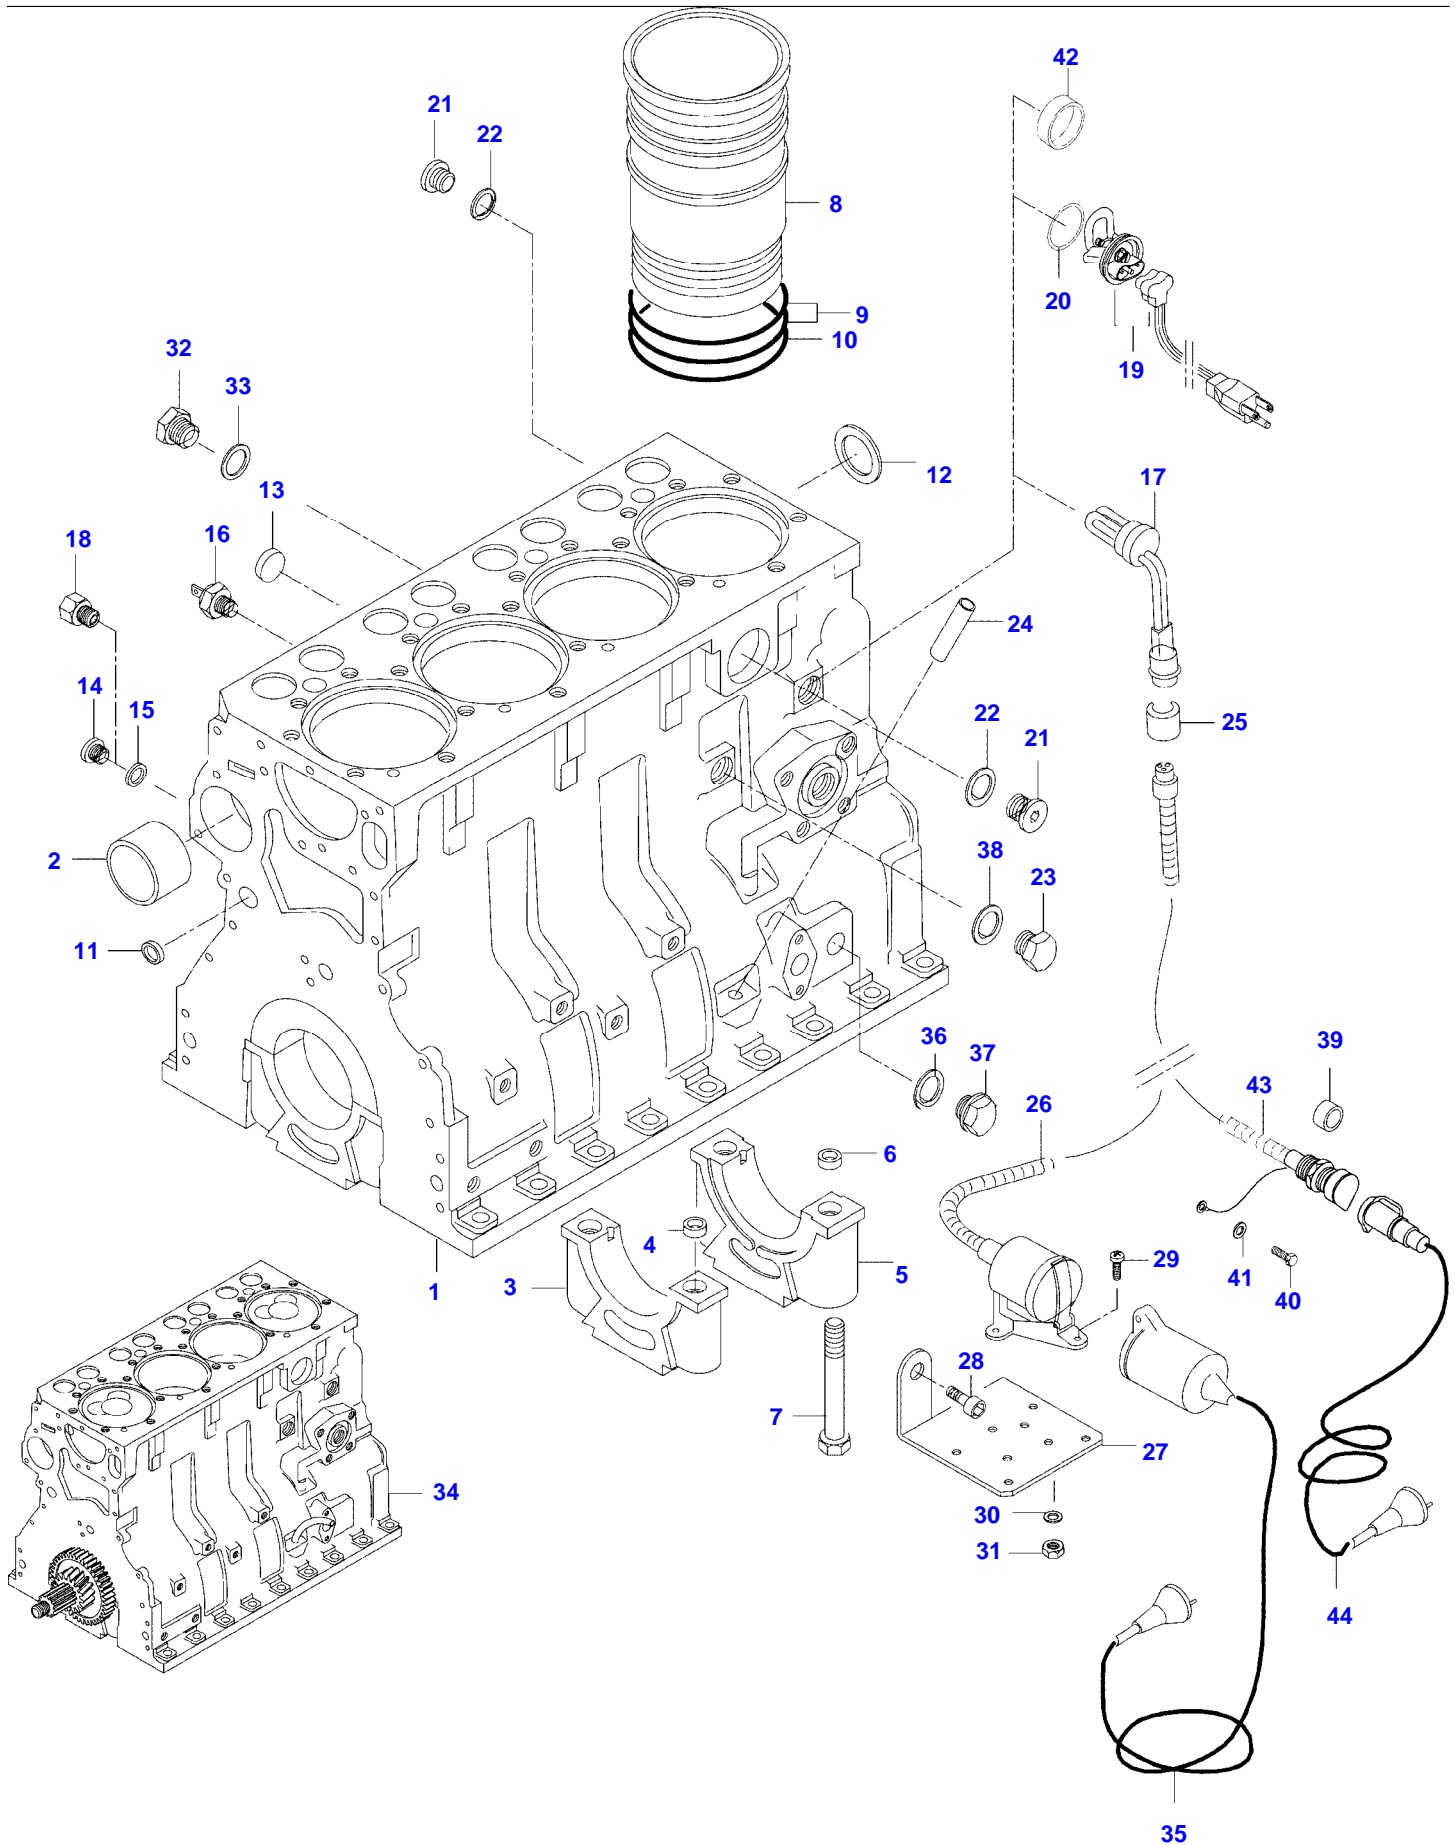

900L TRACTOR (600-900 SERIES)
SPIMG-004-21-04

Item	Part Number	Qty	Description Comments	Technical Specification
1	V836747170	1	CYLINDER-BLOCK	
2	V836322610	1	CAMSHAFT BEARING BUSHING	
3	NS	4	NON-SERVICEABLE PART	
4	V836214478	8	BEARING COVER GUIDE SLEEVE	
5	NS	1	NON-SERVICEABLE PART	
6	V836214478	2	BEARING COVER GUIDE SLEEVE	
7	V835329030	10	HEX CAP SCREW	
8	V836647420	4	LINER	FLANGE HEIGHT + 0.05 MM
	V836647933		LINER FLANGE S=9.08	
	V836647934		LINER FLANGE S=9.13	FLANGE HEIGHT + 0.10 MM
	V836647935		LINER FLANGE S=9.23	FLANGE HEIGHT + 0.15 MM
9	V836647502	8	CYLINDER LINER O-RING S2	
10	V836647503	4	CYLINDER LINER O-RING S2	
11	V640016016	4	CUP PLUG	
12	V836529872	1	PLUG	
13	V640016018	1	CUP PLUG	
14	V640325110	2	SCREW PLUG	
15	V615571014	2	SEALING WASHER S2	
16	V887283760	1	PRESSURE SWITCH	
17	V836647622	1	ENGINE BLOCK HEATER 750W	
19	V836640935	1	ENGINE BLOCK HEATER 600W 120V CANADA	
20	V836640999	1	O-RING CANADA	
21	V640325018	2	PLUG	
22	V615881822	2	SEALING WASHER	
23	V836019756	1	PLUG	
24	V836014334	1	OIL DIPSTICK GUIDE PIPE	
25	V33550000	1	ROD CLAMP	
26	V836130361	1	CABLE L=500 -1999	
43	V33733700	1	CABLE MINI	L=1500
27	V836655927	1	BRACKET	
28	V581805800	2	HEX SOCKET SCREW	
29	V572502582	3	SCREW	
30	V503050432	2	WASHER	
31	V504600402	3	NUT	
32	V836119079	1	PLUG	
33	V615881620	1	SEALING WASHER S2	
34	V862640001	1	REMANUFACTURED SHORT BLOCK ENGINE	
35	V725930	1	WIRE -1999	L=5000