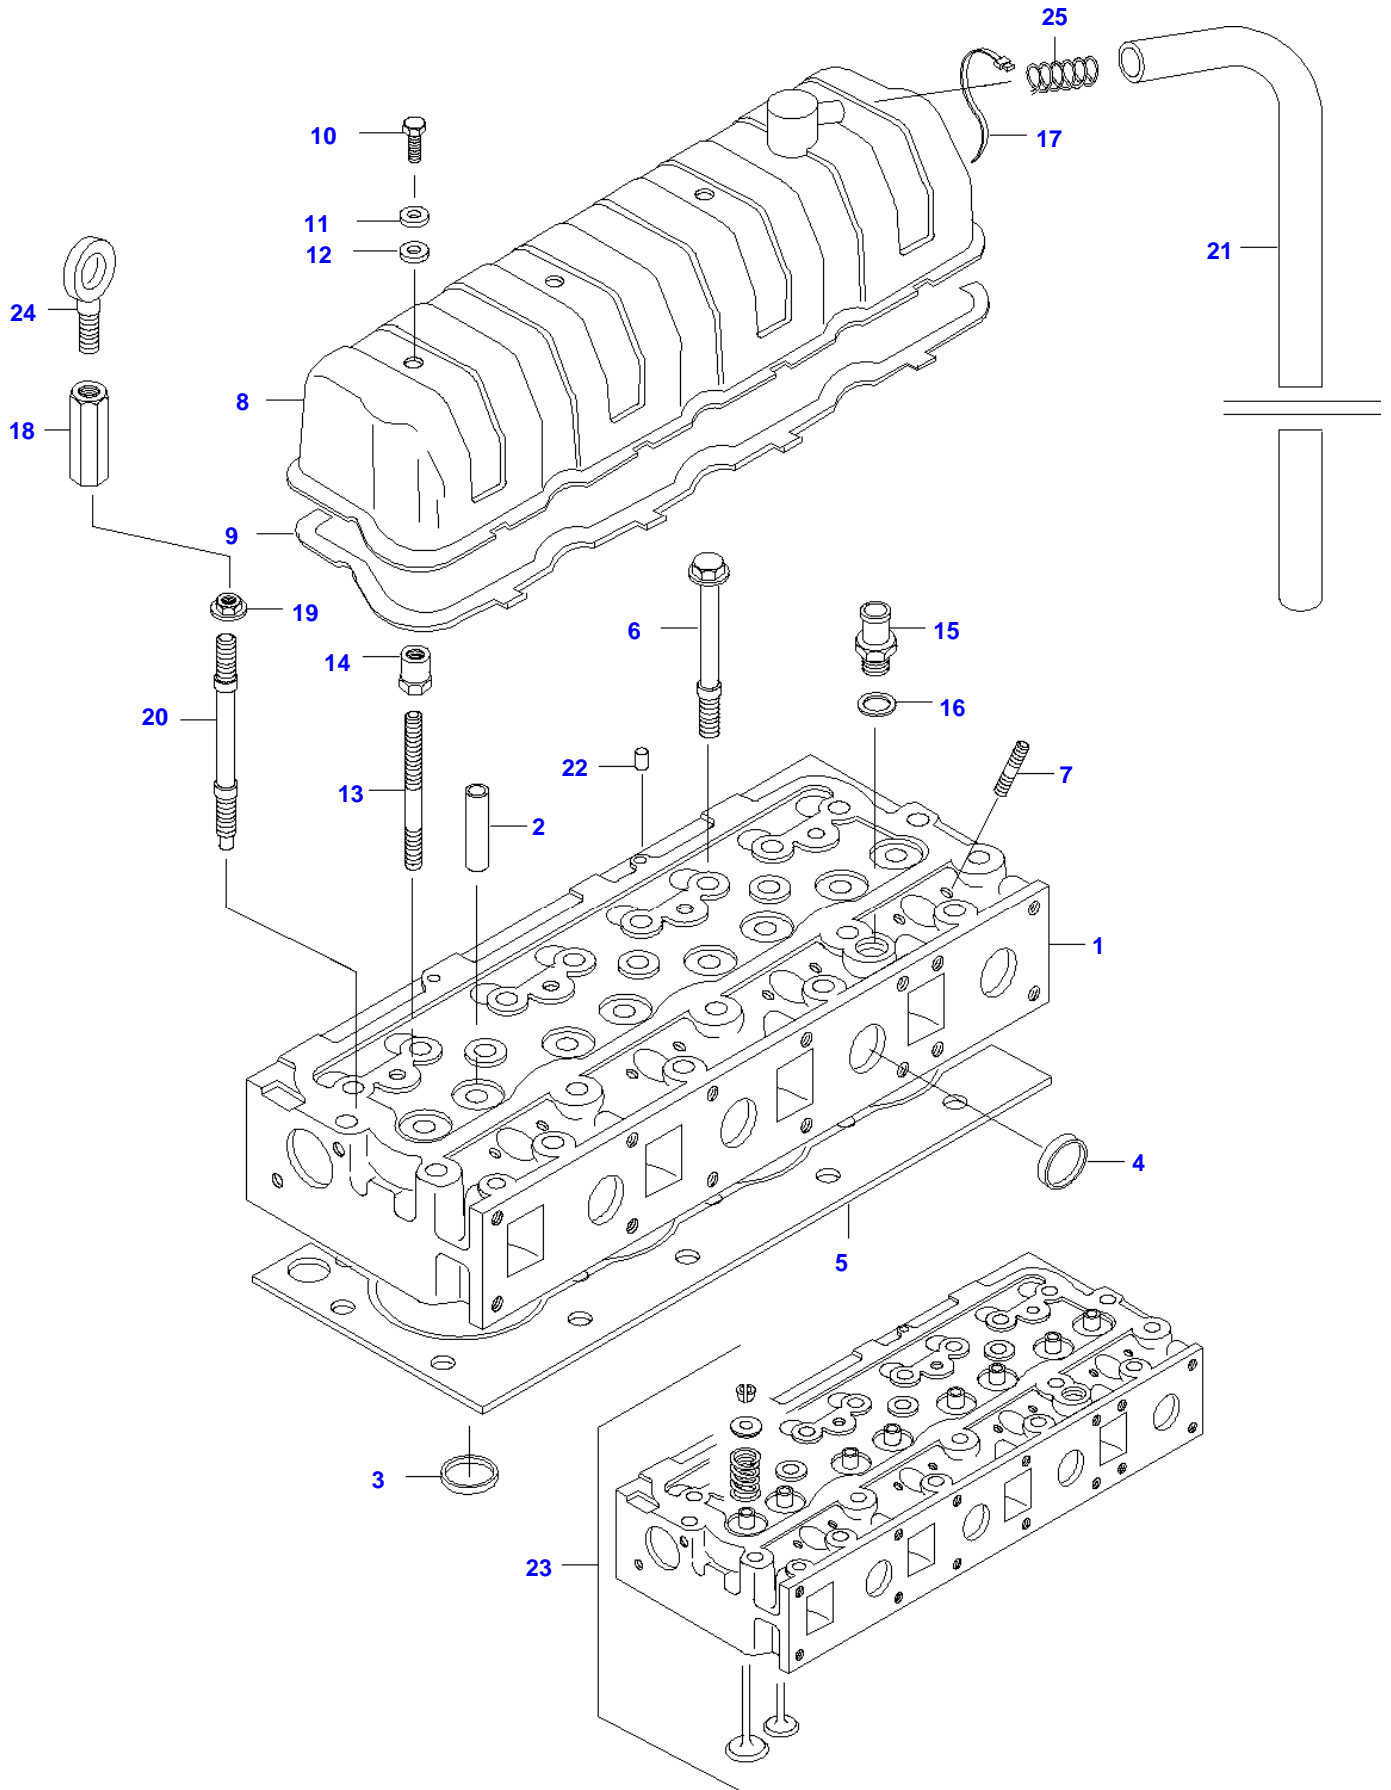

900L TRACTOR (600-900 SERIES)
SPIMG-004-21-10

Item	Part Number	Qty	Description Comments
1	V836755383	1	CYLINDER
2	V836647601	8	GUIDE
3	V836647600	4	VALVE SEAT
4	V836647942	7	CUP PLUG
5	V836764156	1	CYLINDER HEAD GASKET S1
6	V836859104	20	HEXAGON FLANGE BOLT -K3333(M)
	V836859104	21	HEXAGON FLANGE BOLT K3334-(M)
7	V546901435	8	STUD BOLT
8	V836746361	1	VALVE ROCKER COVER
9	V836746362	1	VALVE ROCKER COVER GASKET S1
10	V528801780	4	HEX CAP SCREW
	VHA9089	4	SCREW VALTRA DO BRASIL
11	V836119855	4	WASHER
12	V836012841	4	RUBBER BUSHING S1
13	V846801900	4	STUD BOLT
14	V836655406	4	SLEEVE NUT
15	V836119837	1	HOSE COUPLER
16	V615881822	1	SEALING WASHER S1
17	V835329746	1	CABLE TIE
18	V836647835	1	LIFTING EYE EXTENSION
19	V836859110	2	NUT -K3333(M)
	V836859110	1	NUT K3334-(M)
20	V836859109	2	STUD BOLT -K3334(M)
	V836859109	1	STUD BOLT K3334-(M)
21	V836647814	1	RUBBER HOSE
22	V595959140	2	PIN
23	V836740854	1	CYLINDER HEAD
24	V836640252	1	LIFT EYE
25	V836659103	1	SPRING