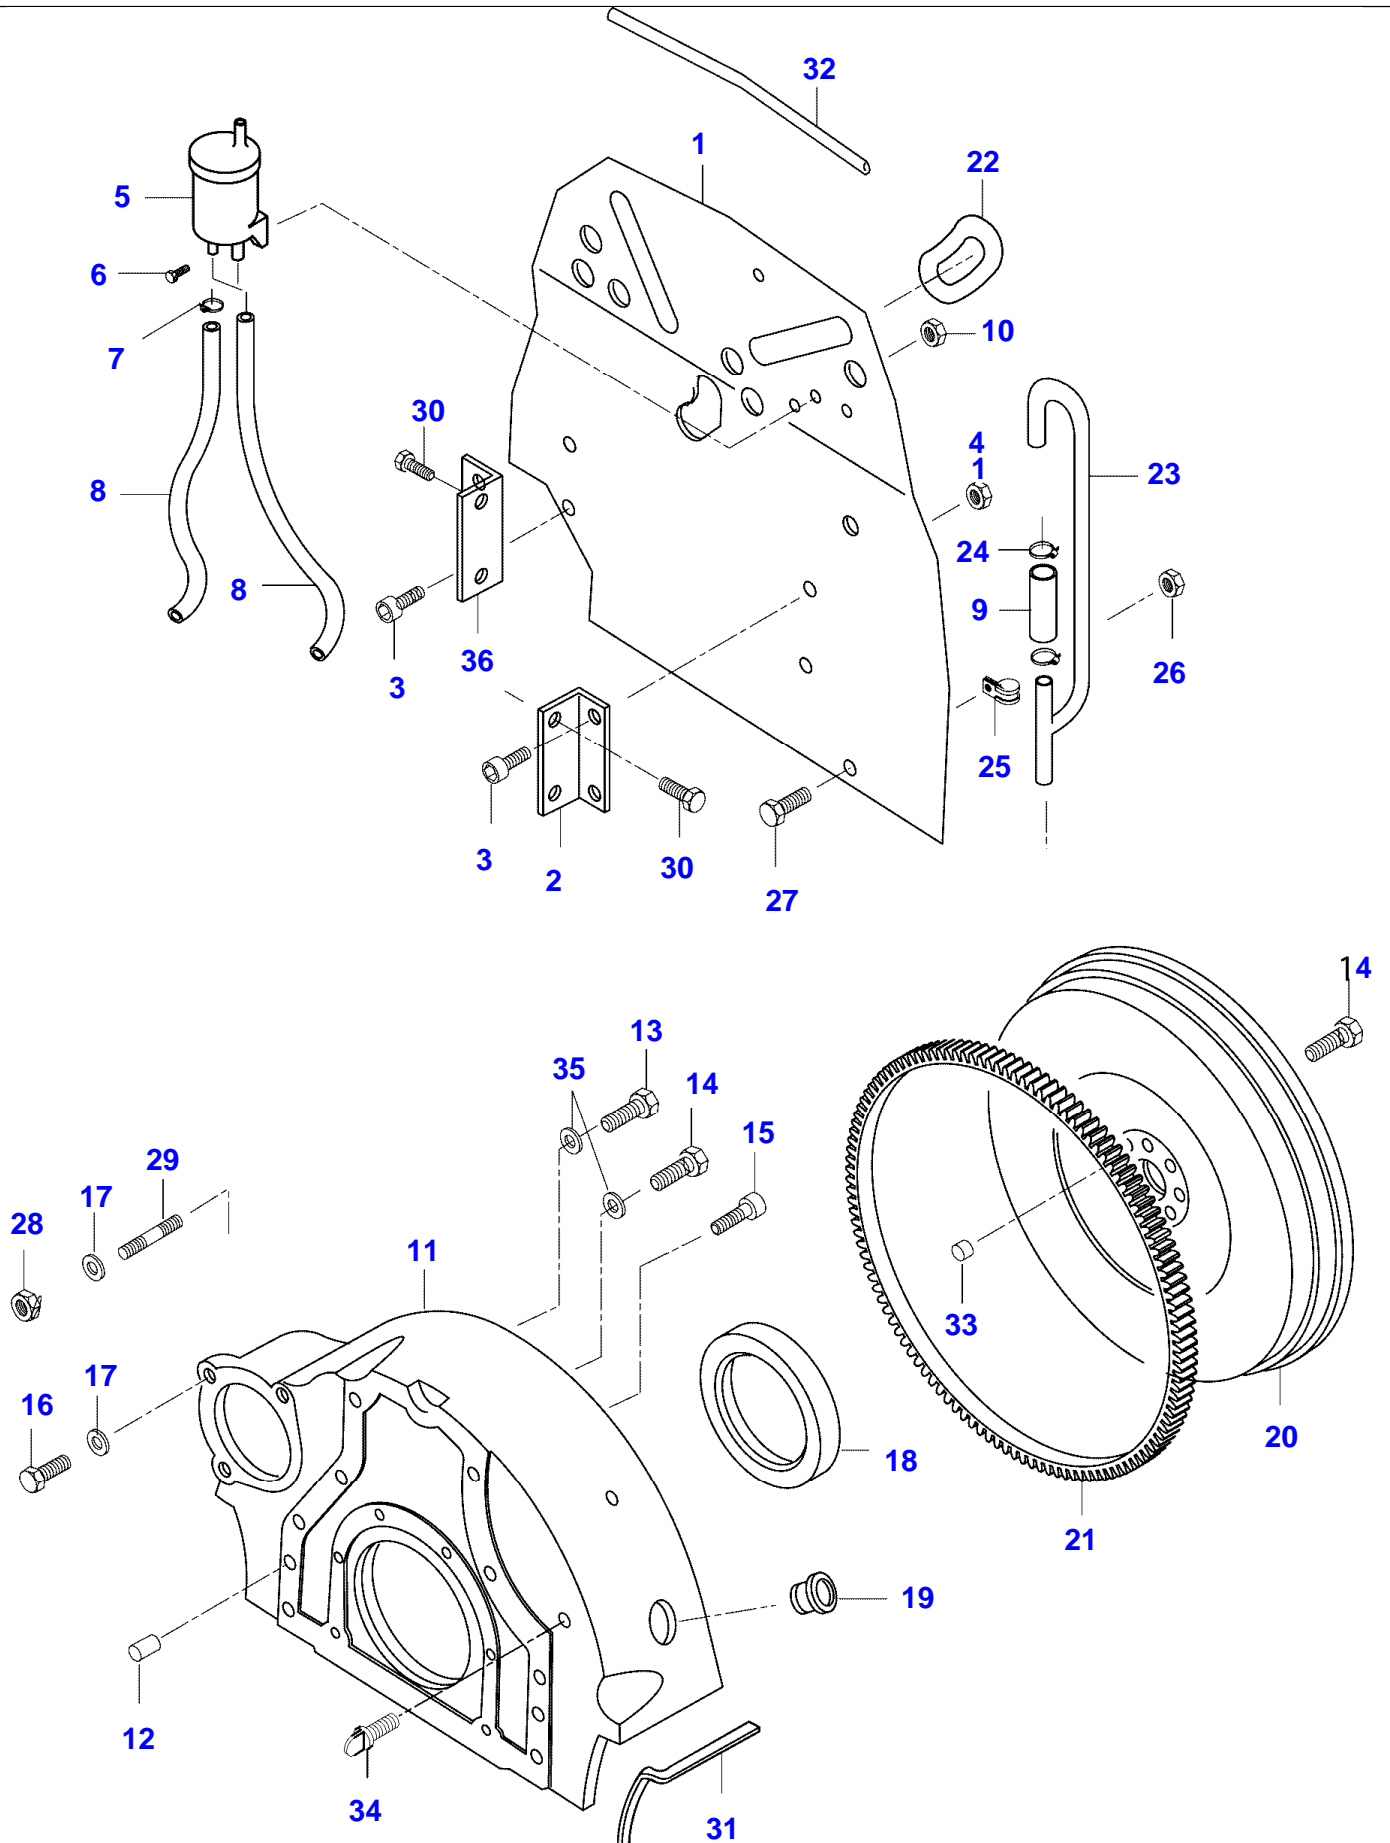

Item	Part Number	Qty	Description Comments	Technical Specification
	V63978300	1	CONNECTING WIRE DENMARK -1999	L=5000
	V725932	1	WIRE FRANCE -1999	L=5000
44	V33733800	1	WIRE MINI	L=5000
	V33733900	1	WIRE DENMARK MINI	L=5000
	V33734000	1	WIRE FRANCE MINI	L=5000
36	V615881216	1	SEALING WASHER S2	
37	V640305012	1	PLUG	
38	V615881824	1	SEALING WASHER S2	
39	V33734100	1	SLEEVE BUSHING	
40	VHN6816	1	SCREW	B 4.2 X 30 SFS-ISO_7049
41	VJD9019	2	WASHER	A 4.3 X 0.5 DIN6798
42	V640016040	1	CUP PLUG	
	V836740280	1	ENGINE GASKET KIT S1	
	V836740333	1	ENGINE GASKET KIT S1+S2	

900L TRACTOR (600-900 SERIES)
SPIMG-004-21-06

Item	Part Number	Qty	Description Comments	Technical Specification
1	V836759277	1	BACKPLATE	
2	V836659279	1	BRACKET LEFT	
36	V836659278	2	BRACKET RIGHT	
3	V581804582	4	HEX SOCKET SCREW	
4	V504800800	4	NUT	
5	V835324375	1	RESERVOIR SEE PAGE 01-0011	
6	V528800762	2	HEX CAP SCREW	
7	V602066609	4	HOSE CLIP	
8	V836136702	2	RUBBER HOSE L=160 -J10181(M)	
	V836655792	2	RUBBER HOSE L=320 J10182-(M)	
9	V835328356	1	RUBBER HOSE L=40	
10	V510600502	2	NUT	
11	V836752443	1	FLYWHEEL HOUSING	
12	V598359850	2	PIN	
13	V581705440	2	HEX SOCKET SCREW	
14	V528702220	14	HEX CAP SCREW	
15	V581705030	6	HEX SOCKET SCREW	
16	V528801800	3	HEX CAP SCREW	
17	V500951000	3	SPRING WASHER	
18	V614500002	1	CRANKSHAFT SEAL S2	
19	V836428065	1	RUBBER PLUG D=38	
	V836007572	1	RUBBER PLUG D=25	
20	V836538043	1	FLYWHEEL	
21	V836014127	1	ANNULAR GEAR	
22	V836647731	1	GASKET -H4421(M)	
23	V836759585	1	PIPE SEE PAGE 01-0011	
24	V602066612	2	HOSE CLIP	
25	V602074610	2	HOSE CLIP	
26	V504600502	2	NUT	
27	V528800802	2	HEX CAP SCREW	
28	V504601000	3	NUT	
29	V546801800	3	STUD BOLT	
30	V528801760	2	HEX CAP SCREW	
31	V31085600	1	GASKET LEFT	
	V31085500	1	GASKET RIGHT	
32	V30229000	1	GASKET	L=1200MM
33	V836659527	1	GUIDE SLEEVE	
34	V836859311	1	PLUG	
35	V500951200	8	SPRING WASHER	