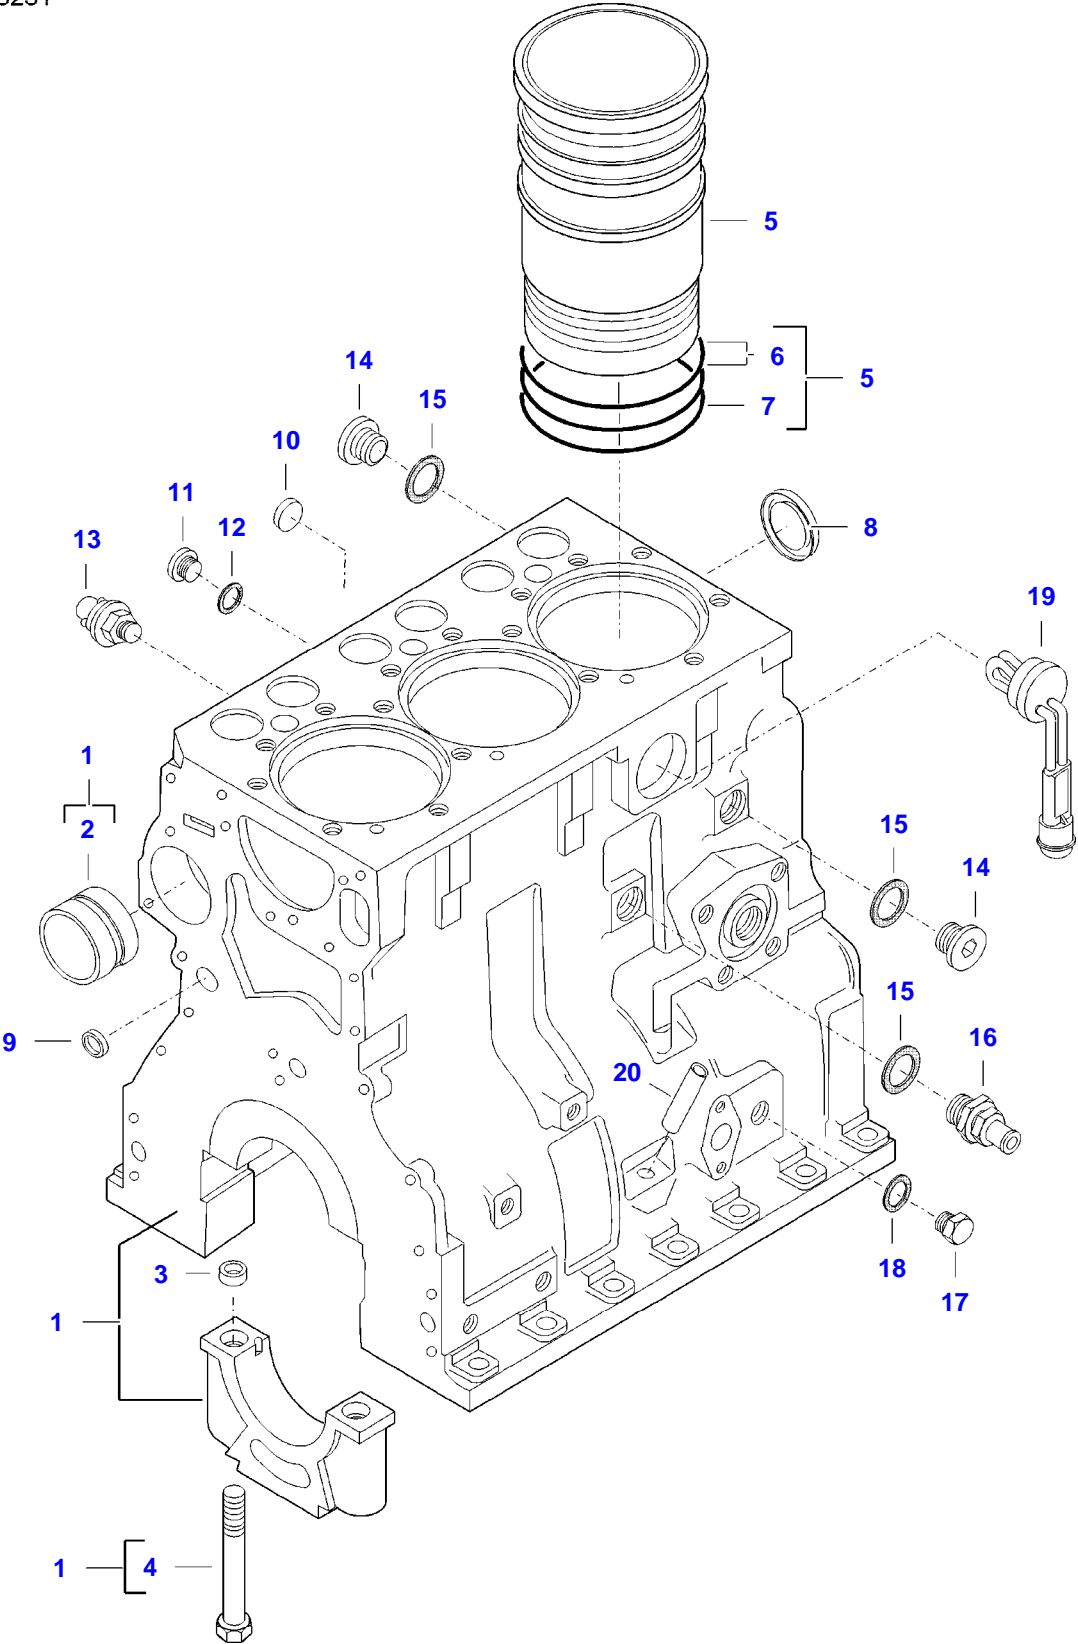

A72 TRACTOR (A72-A92 SERIES)
AP1A3251

AP1A3251

Item	Part Number	Qty	Description Comments	Technical Specification
1	V837070453	1	CYLINDER BLOCK	
2	V836866069	1	CAMSHAFT BEARING BUSHING (1)	
3	V836214478	6	GUIDE SLEEVE (1)	
4	V835329030	8	HEX CAP SCREW (1)	
5	V836673191	3	LINER	D108 MM STD
6	V836647502	6	CYLINDER LINER O-RING (5) [B]	
7	V836647503	3	CYLINDER LINER O-RING (5) [B]	
8	V836529872	1	PLUG	
9	V640016016	4	CUP PLUG	
10	V640016018	1	CUP PLUG	
11	V640325110	2	SCREW PLUG	
12	V615871014	2	SEALING WASHER [B]	
13	V887283760	1	PRESSURE SWITCH	
14	V640325018	2	PLUG	
15	V615881822	3	SEALING WASHER [B]	
16	V836664377	1	DRAIN VALVE	
17	V640045112	2	PLUG	
18	V615881216	2	SEALING WASHER [B]	
19	V836647622	1	ENGINE BLOCK HEATER	
20	V836666910	1	OIL DIPSTICK GUIDE PIPE [B] INCLUDED IN COMPLETE ENGINE GASKET KIT 2