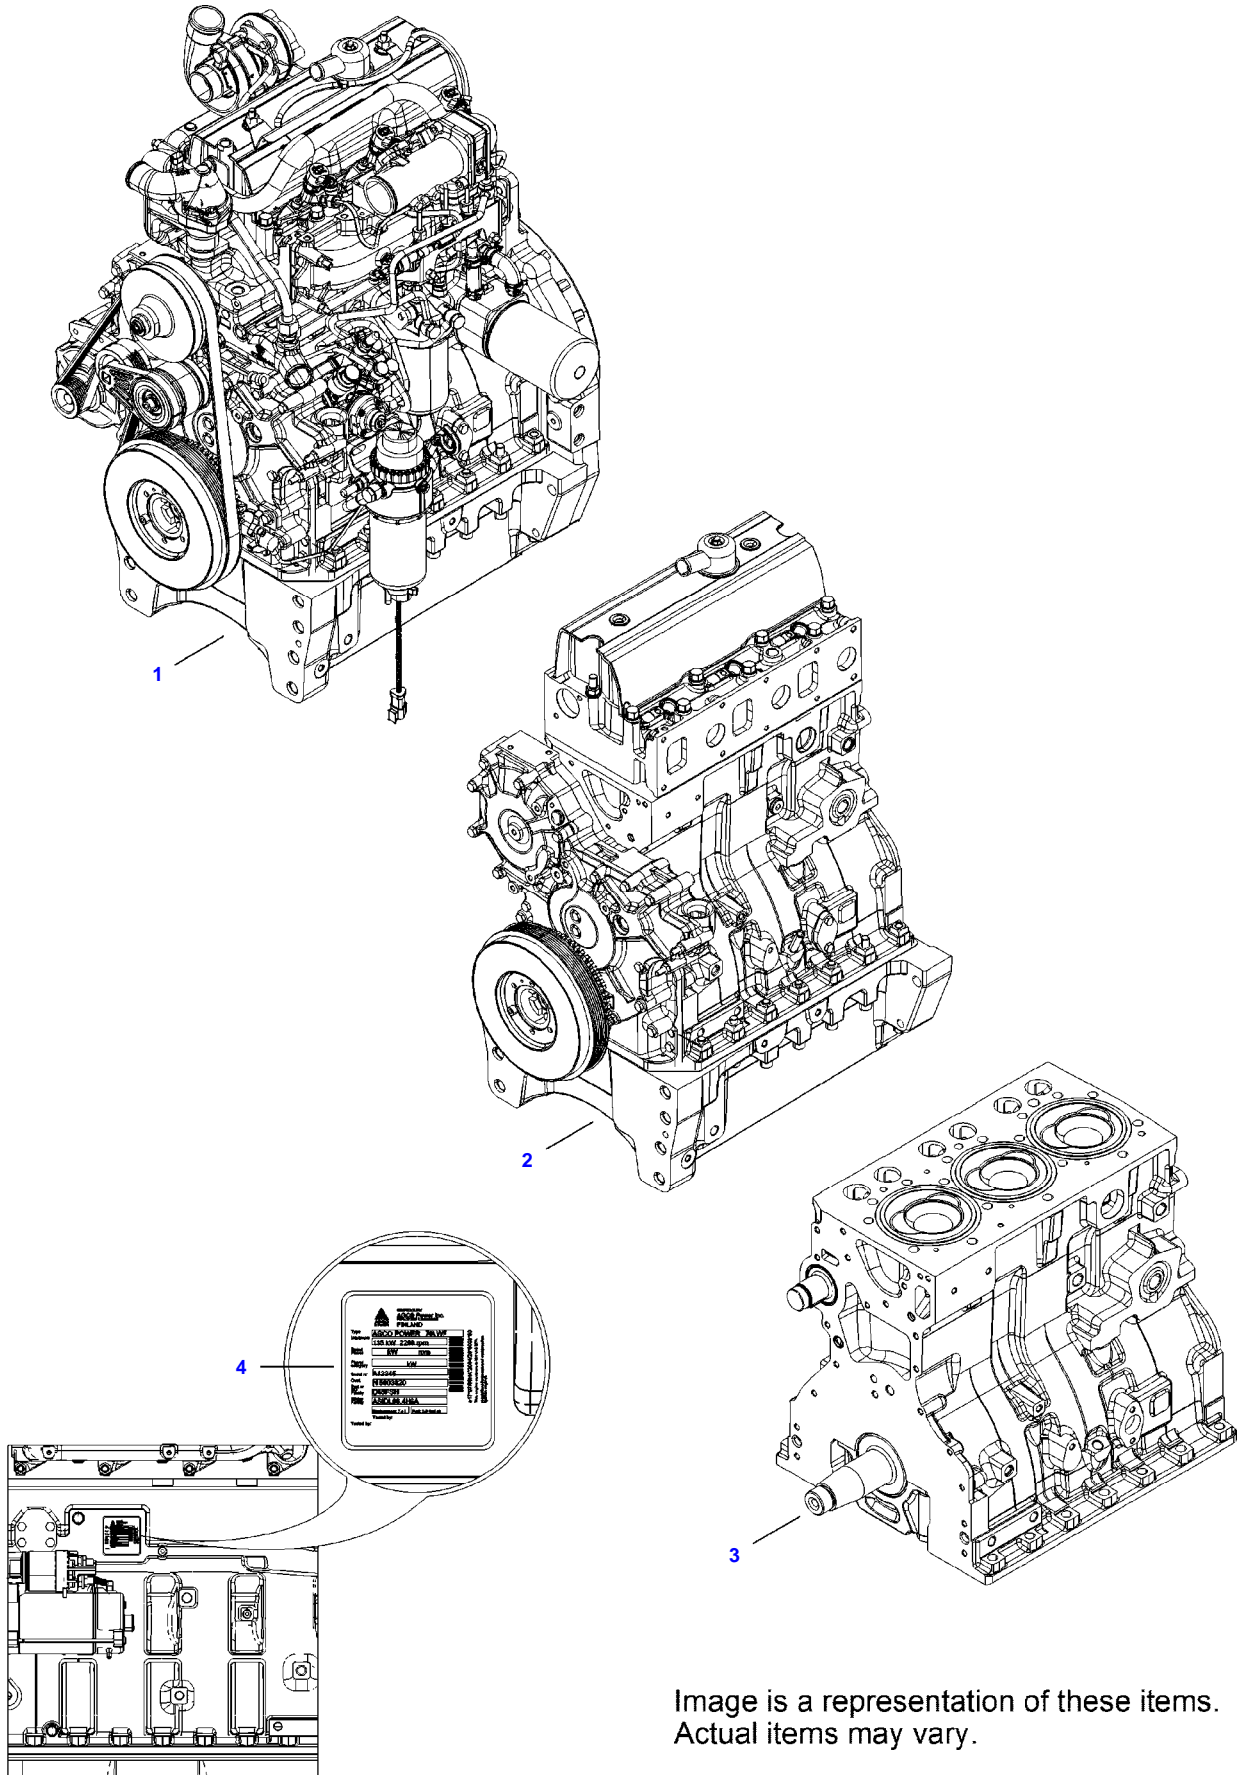

Page Number	Page Title	Page Reference
01-0001	ENGINE ASSEMBLIES - ENGINE SERIAL NUMBER RANGE U20842-X30639	1MDL2594450
01-0002	CYLINDER BLOCK - UP TO ENGINE SERIAL NUMBER X02855	1MDL2594451
01-0003	CYLINDER BLOCK - STARTING FROM ENGINE SERIAL NUMBER X02856	1MDL2594452
01-0004	TIMING GEARS AND HOUSING	1MDL2594453
01-0005	FLYWHEEL AND HOUSING	1MDL2594454
01-0006	CRANKSHAFT AND PISTONS	1MDL2594455
01-0007	CAMSHAFT AND VALVE MECHANISM	1MDL2594456
01-0008	CYLINDER HEAD	1MDL2594457
01-0009	VALVE ROCKER COVER	1MDL2594458
01-0010	INTAKE MANIFOLD	1MDL2594459
01-0011	TURBOCHARGER AND EXHAUST MANIFOLD	1MDL2594460
01-0012	OIL PUMP AND SUMP	1MDL2594461
01-0013	OIL FILTER	1MDL2594462
01-0014	COOLANT PUMP AND THERMOSTAT	1MDL2594463
01-0015	FUEL INJECTION SYSTEM	1MDL2594464
01-0016	FUEL FILTERS	1MDL2594465
01-0017	ALTERNATOR	1MDL2594466
01-0018	STARTER MOTOR	1MDL2594467
01-0019	ENGINE OVERHAUL PARTS	1MDL2594470
01-0020	SPECIAL OVERHAUL PARTS	1MDL2594469

A72 TRACTOR (A72-A92 SERIES)
AP_ENGAS_3CYL

Image is a representation of these items.
Actual items may vary.

Item	Part Number	Qty	Description Comments	Technical Specification
1	V832576302	1	ENGINE	33 DTA
2	862576302V	1	LONG BLOCK ENGINE	33 DTA
3	862576302X	1	SHORT BLOCK ENGINE	33 DTA
4	V837079921	1	LABEL ENGINE TYPE PLATE	