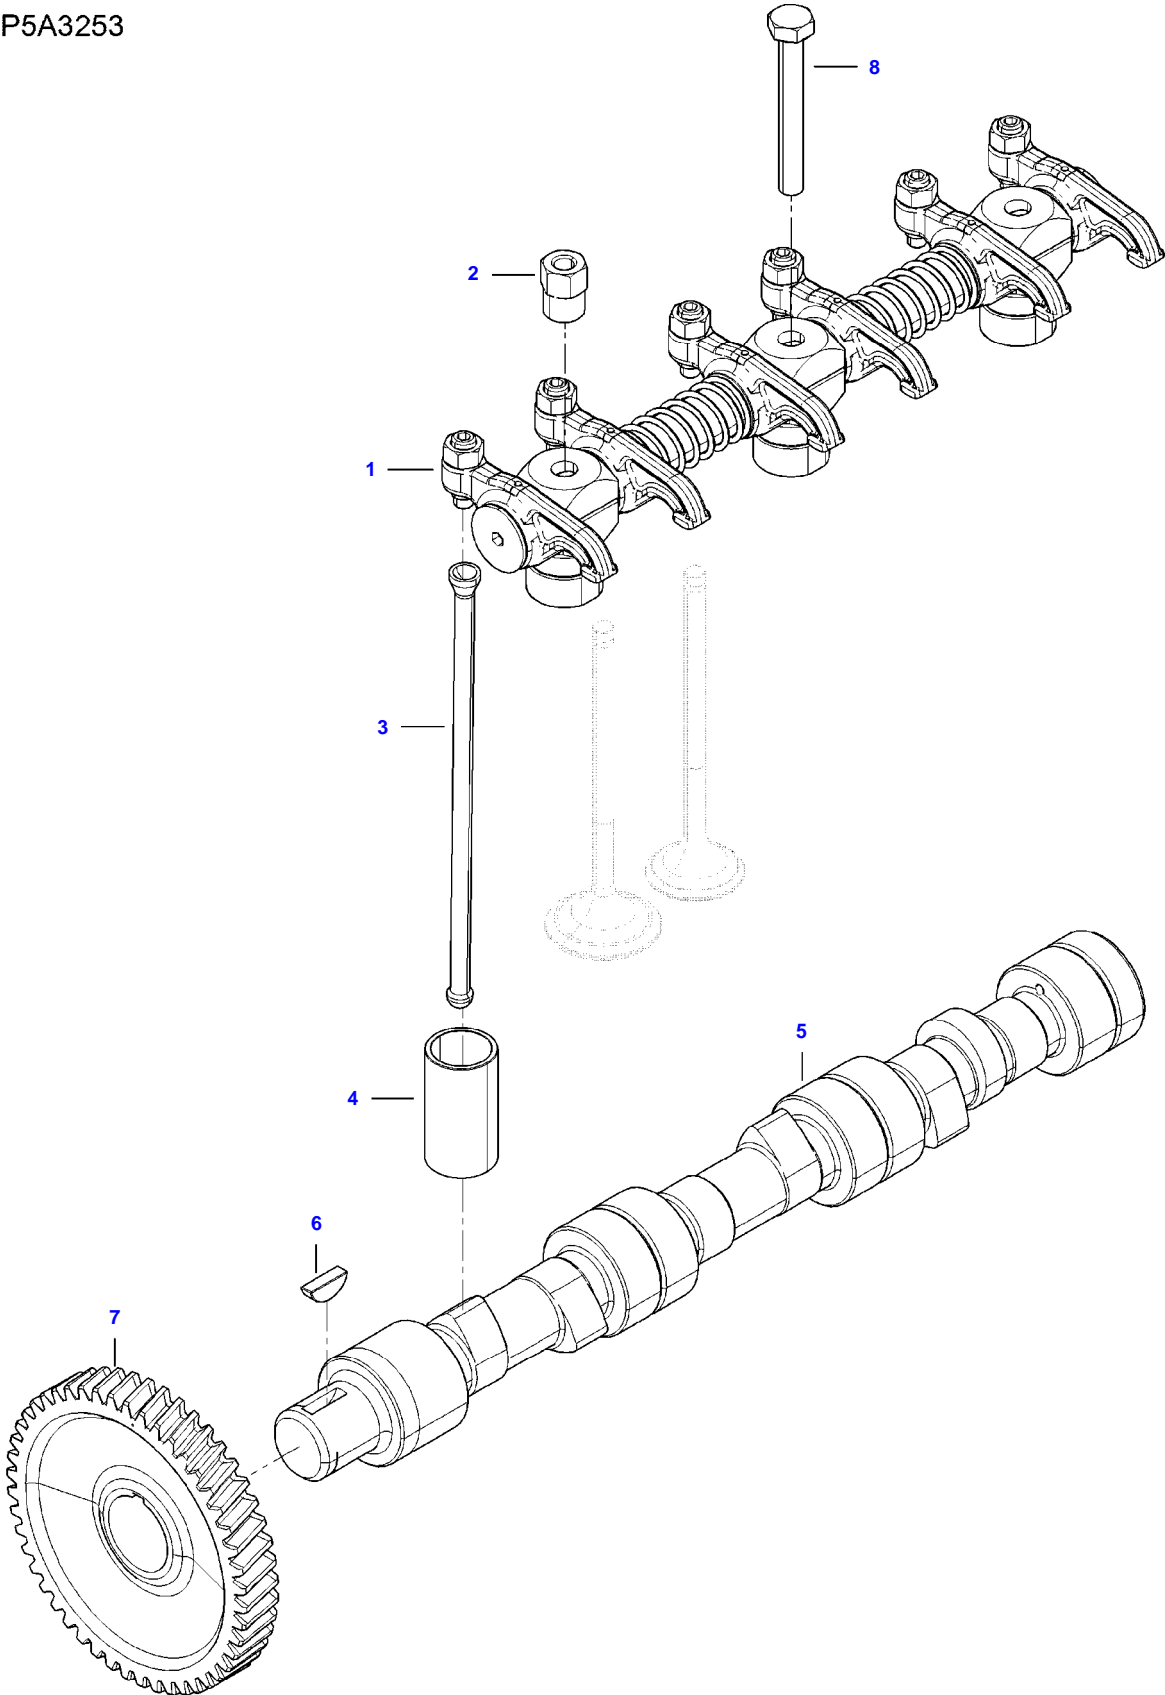

[B] INCLUDED IN COMPLETE ENGINE GASKET KIT 2

A72 TRACTOR (A72-A92 SERIES)
AP3B3238

AP3B3238

Item	Part Number	Qty	Description Comments
1	V836752443	1	FLYWHEEL HOUSING
2	V837091172	1	CRANKSHAFT SEAL [B]
3	V581705440	2	HEX SOCKET SCREW
4	V500951202	6	SPRING WASHER
5	V528702220	14	HEX CAP SCREW
6	V581705030	6	HEX SOCKET SCREW
7	V836007572	1	RUBBER PLUG
8	V836859311	1	PLUG
9	V598359850	2	PIN
10	V546801810	3	STUD BOLT
11	V504601002	3	NUT
12	V836538043	1	FLYWHEEL
13	V836117970	1	STARTER RING (12)
14	V836659527	1	GUIDE SLEEVE
15	V500951002	3	SPRING WASHER
16		1	

SEE PAGE 01-0018

[B] INCLUDED IN COMPLETE ENGINE GASKET KIT 2

A72 TRACTOR (A72-A92 SERIES)
AP4A3252

AP4A3252

Item	Part Number	Qty	Description Comments	Technical Specification
1	V836647314	1	CRANKSHAFT	
2	V603345110	1	KEY	
3	V836666103	3	PISTON	
4		3	(3)	
5		3	(3)	
6	V836640078	4	PISTON RING KIT	
7	V836640968	1	CONNECTING ROD KIT	
8		3	(7)	
9	V836110646	3	BEARING BUSH	STD
10		6	(7)	
11	V836179781	3	CONROD BEARING	STD
12	V836679154	1	MAIN BEARING	
13	V836655514	3	MAIN BEARING	
14	V836120019	1	GEAR,CRANKSHAFT	
15	V836122840	1	GEAR,CRANKSHAFT	
16	V836129781	1	RING	
17	V836136271	1	SHIELD	
18	V836846463	1	CRANKSHAFT HUB	
19	V595953360	1	PIN	
20	V836766988	1	CRANKSHAFT PULLEY	
21	V581804602	6	HEX SOCKET SCREW	
22	V836647310	1	CRANKSHAFT NUT	

A72 TRACTOR (A72-A92 SERIES)
AP5A3253

AP5A3253

Item	Part Number	Qty	Description Comments
1	V836667043	1	ROCKER SHAFT ASM
2	V836655406	2	SLEEVE NUT
3	V837084414	6	PUSHROD
4	V836014264	6	TAPPET
5	V836673020	1	CAMSHAFT
6	V603305760	1	WOODRUFF KEY
7	V836646389	1	GEAR,CAMSHAFT
8	V529801910	1	HEX CAP SCREW