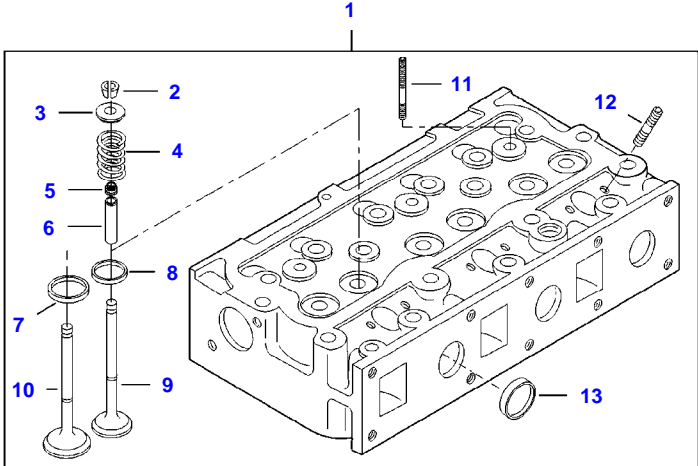

SEE PAGE 01-0018

[B] INCLUDED IN COMPLETE ENGINE GASKET KIT 2

A72 TRACTOR (A72-A92 SERIES)
AP4A3252

AP4A3252

Item	Part Number	Qty	Description Comments	Technical Specification
1	V836647314	1	CRANKSHAFT	
2	V603345110	1	KEY	
3	V836666103	3	PISTON	
4		3	(3)	
5		3	(3)	
6	V836640078	4	PISTON RING KIT	
7	V836640968	1	CONNECTING ROD KIT	
8		3	(7)	
9	V836110646	3	BEARING BUSH	STD
10		6	(7)	
11	V836179781	3	CONROD BEARING	STD
12	V836679154	1	MAIN BEARING	
13	V836655514	3	MAIN BEARING	
14	V836120019	1	GEAR,CRANKSHAFT	
15	V836122840	1	GEAR,CRANKSHAFT	
16	V836129781	1	RING	
17	V836136271	1	SHIELD	
18	V836846463	1	CRANKSHAFT HUB	
19	V595953360	1	PIN	
20	V836766988	1	CRANKSHAFT PULLEY	
21	V581804602	6	HEX SOCKET SCREW	
22	V836647310	1	CRANKSHAFT NUT	

A72 TRACTOR (A72-A92 SERIES)
AP5A3253

AP5A3253

Item	Part Number	Qty	Description Comments
1	V836667043	1	ROCKER SHAFT ASM
2	V836655406	2	SLEEVE NUT
3	V837084414	6	PUSHROD
4	V836014264	6	TAPPET
5	V836673020	1	CAMSHAFT
6	V603305760	1	WOODRUFF KEY
7	V836646389	1	GEAR,CAMSHAFT
8	V529801910	1	HEX CAP SCREW

A72 TRACTOR (A72-A92 SERIES)
AP6A3254

AP6A3254

Item	Part Number	Qty	Description Comments
1	V836873284	1	CYLINDER HEAD
2	V836646382	12	COTTER (1)
3	V836646381	6	WASHER (1)
4	V837073405	6	VALVE SPRING (1)
5	V837073166	6	VALVE STEM GASKET (1)
6	V836673175	6	VALVE GUIDE (1)
7	V836647936	3	VALVE SEAT (1)
8	V836647600	3	VALVE SEAT (1)
9	V836646357	3	EXHAUST VALVE (1)
10	V836646356	3	INTAKE VALVE (1)
11	V546901900	2	STUD BOLT (1)
12	V546901435	6	STUD BOLT (1)
13	V836647942	5	CUP PLUG (1)
14	V837069025	15	CYLINDER HEAD BOLT
15	V528801800	2	HEX CAP SCREW
16	V836855350	2	BLOCK OFF PLATE
17	ACW1796900	2	GASKET [A]
18	V836673329	1	LIFT EYE
19	V640325018	1	PLUG
20	V615881822	1	SEALING WASHER [A]
21	V837084523	1	CYLINDER HEAD GASKET [A]
22	V528801820	2	HEX CAP SCREW
23	V836659278	1	BRACKET
24	V836859110	2	NUT
25	V836859109	2	STUD BOLT
26	V581705000	2	HEX SOCKET SCREW
27	V836667397	1	BRACKET [A] INCLUDED IN CYLINDER HEAD GASKET KIT 1