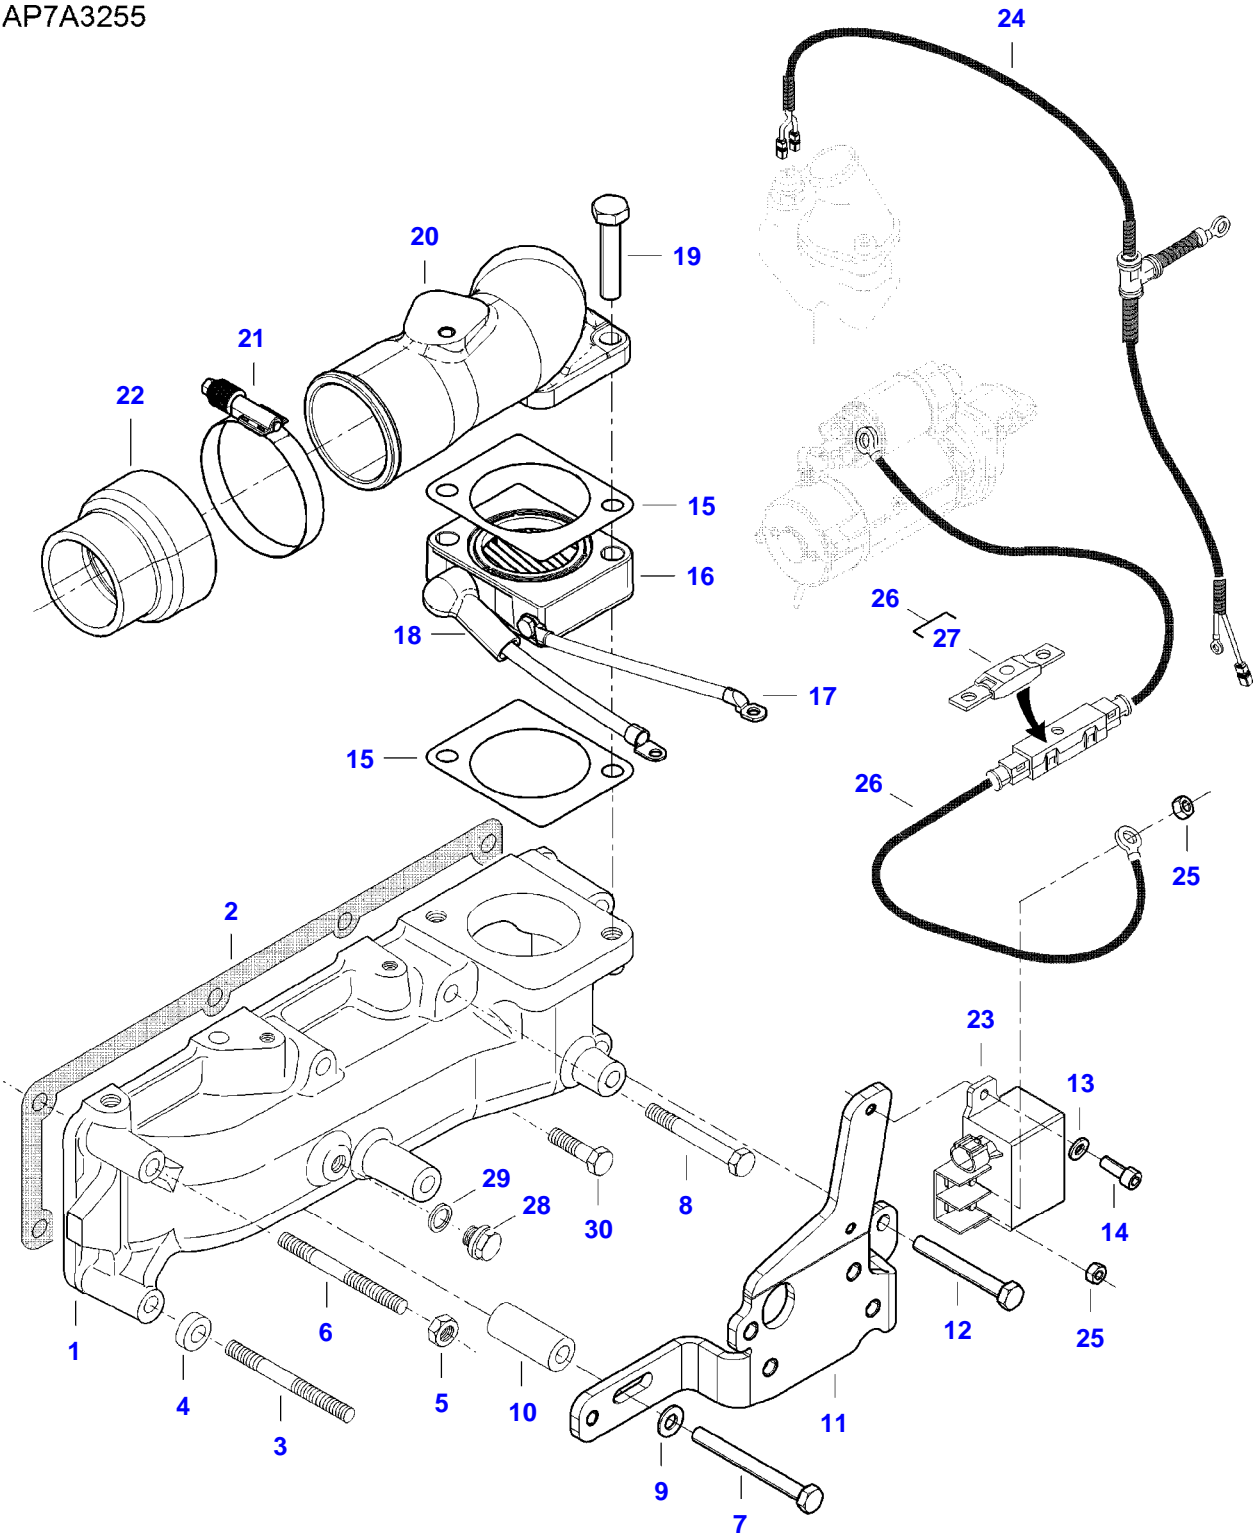

Item	Part Number	Qty	Description Comments
1	V837070456	1	VALVE ROCKER COVER
2	V519600602	1	NUT (1)
3	V836684766	1	SEALING WASHER (1)
4	V837070442	1	BREATHER CAP (1)
5	V836667459	1	GASKET (1)
6	V837070455	1	BREATHER (1)
7	V528801182	1	HEX CAP SCREW (1)
8	V614901030	2	O-RING [A]
9	V540801782	1	HEXAGON FLANGE BOLT
10	V836667033	1	STUD BOLT
11	V836667243	1	VALVE ROCKER COVER GASKET [A]
12	V602078532	1	HOSE CLIP
13	V837070343	1	SPRING
14	V837070346	1	BREATHER HOSE [A] INCLUDED IN CYLINDER HEAD GASKET KIT 1

A72 TRACTOR (A72-A92 SERIES)
AP7A3255

AP7A3255