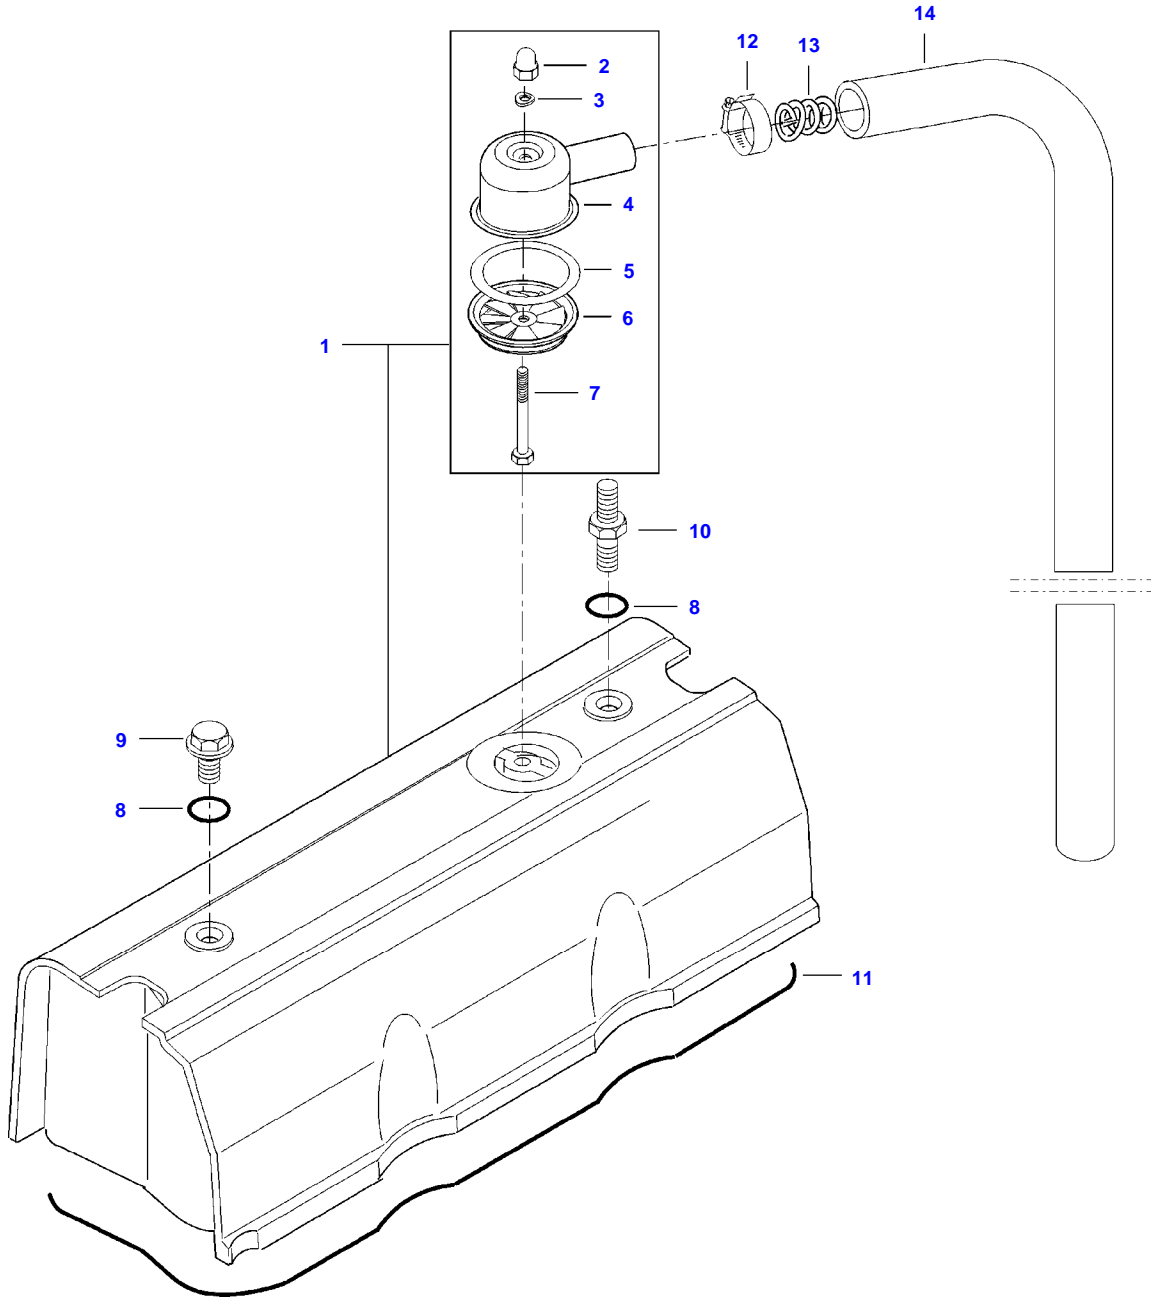

A72 TRACTOR (A72-A92 SERIES)
AP5A3253

AP5A3253

Item	Part Number	Qty	Description Comments
1	V836667043	1	ROCKER SHAFT ASM
2	V836655406	2	SLEEVE NUT
3	V837084414	6	PUSHROD
4	V836014264	6	TAPPET
5	V836673020	1	CAMSHAFT
6	V603305760	1	WOODRUFF KEY
7	V836646389	1	GEAR,CAMSHAFT
8	V529801910	1	HEX CAP SCREW

A72 TRACTOR (A72-A92 SERIES)
AP6A3254

AP6A3254

Item	Part Number	Qty	Description Comments
1	V836873284	1	CYLINDER HEAD
2	V836646382	12	COTTER (1)
3	V836646381	6	WASHER (1)
4	V837073405	6	VALVE SPRING (1)
5	V837073166	6	VALVE STEM GASKET (1)
6	V836673175	6	VALVE GUIDE (1)
7	V836647936	3	VALVE SEAT (1)
8	V836647600	3	VALVE SEAT (1)
9	V836646357	3	EXHAUST VALVE (1)
10	V836646356	3	INTAKE VALVE (1)
11	V546901900	2	STUD BOLT (1)
12	V546901435	6	STUD BOLT (1)
13	V836647942	5	CUP PLUG (1)
14	V837069025	15	CYLINDER HEAD BOLT
15	V528801800	2	HEX CAP SCREW
16	V836855350	2	BLOCK OFF PLATE
17	ACW1796900	2	GASKET [A]
18	V836673329	1	LIFT EYE
19	V640325018	1	PLUG
20	V615881822	1	SEALING WASHER [A]
21	V837084523	1	CYLINDER HEAD GASKET [A]
22	V528801820	2	HEX CAP SCREW
23	V836659278	1	BRACKET
24	V836859110	2	NUT
25	V836859109	2	STUD BOLT
26	V581705000	2	HEX SOCKET SCREW
27	V836667397	1	BRACKET [A] INCLUDED IN CYLINDER HEAD GASKET KIT 1

A72 TRACTOR (A72-A92 SERIES)
AP35A2955

AP35A2955

Item	Part Number	Qty	Description Comments
1	V837070456	1	VALVE ROCKER COVER
2	V519600602	1	NUT (1)
3	V836684766	1	SEALING WASHER (1)
4	V837070442	1	BREATHER CAP (1)
5	V836667459	1	GASKET (1)
6	V837070455	1	BREATHER (1)
7	V528801182	1	HEX CAP SCREW (1)
8	V614901030	2	O-RING [A]
9	V540801782	1	HEXAGON FLANGE BOLT
10	V836667033	1	STUD BOLT
11	V836667243	1	VALVE ROCKER COVER GASKET [A]
12	V602078532	1	HOSE CLIP
13	V837070343	1	SPRING
14	V837070346	1	BREATHER HOSE [A] INCLUDED IN CYLINDER HEAD GASKET KIT 1