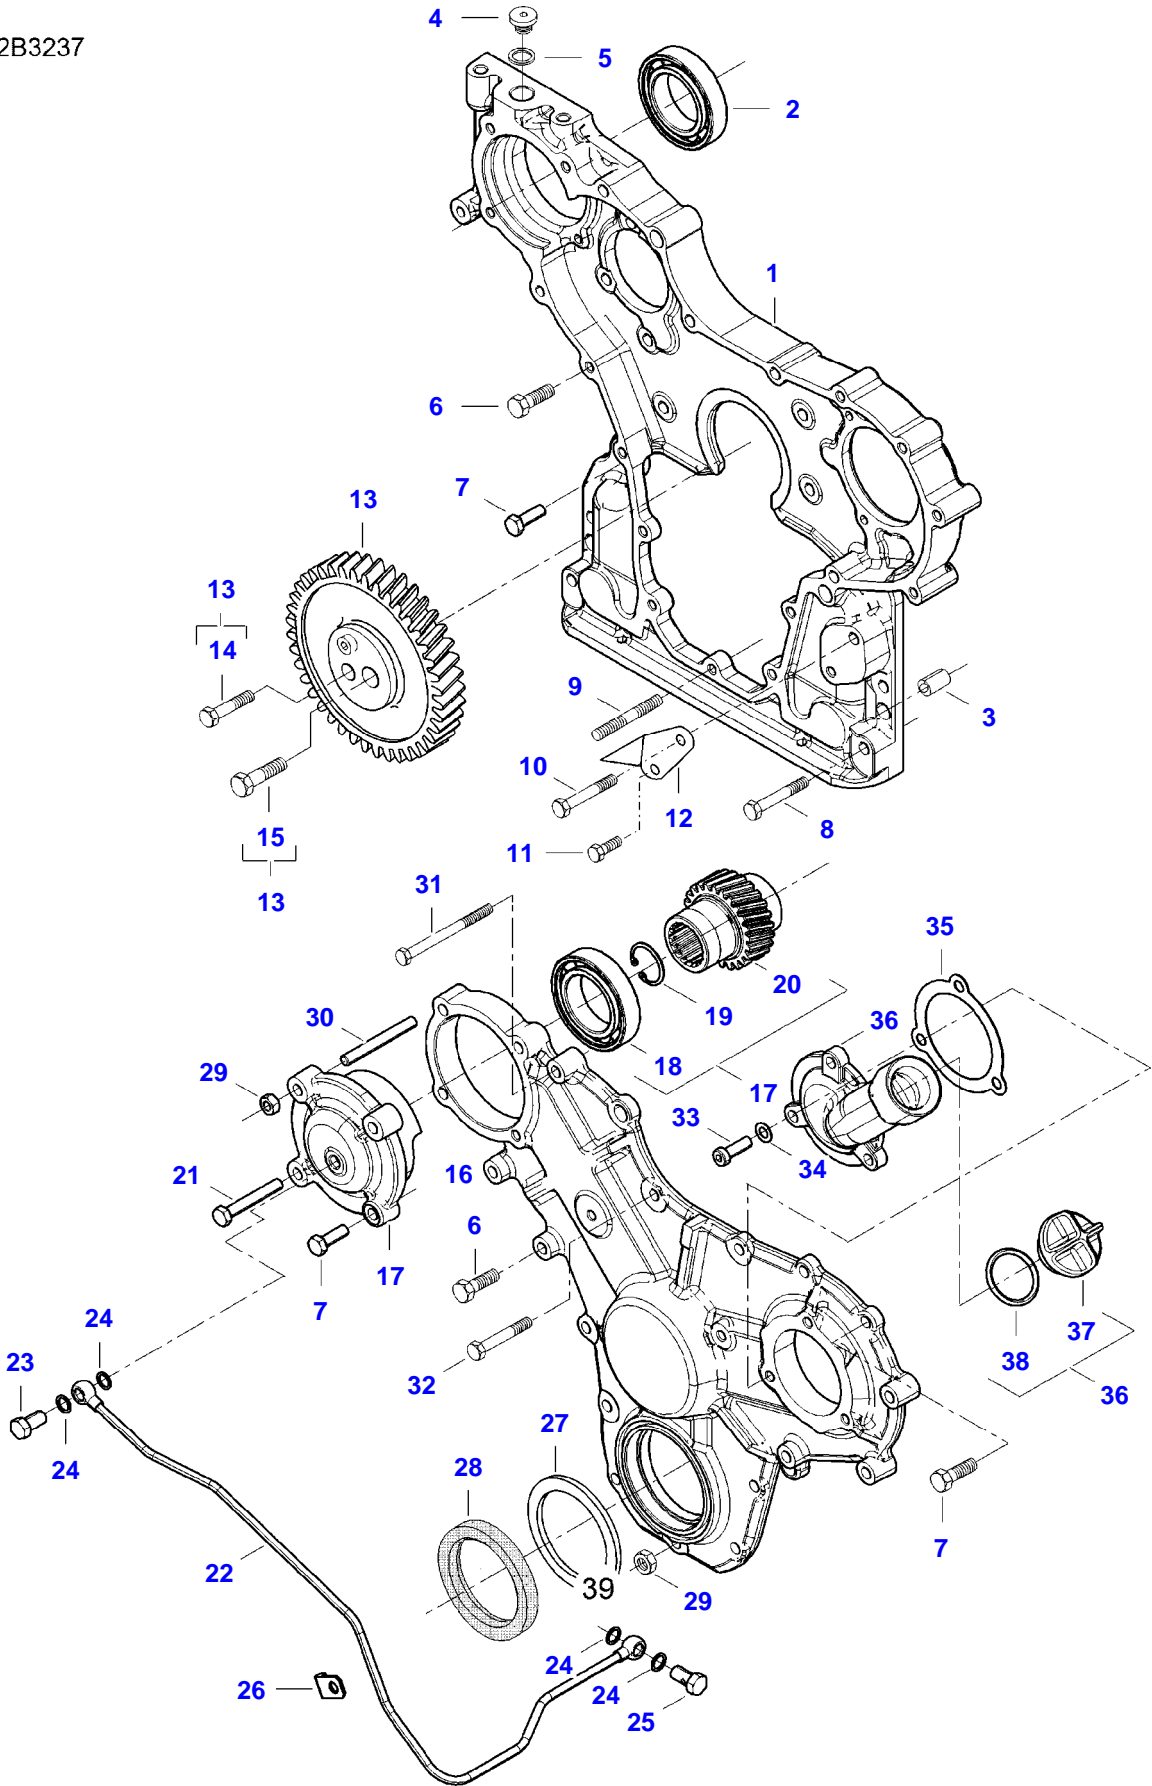

A72 TRACTOR (A72-A92 SERIES)
AP2B3237

AP2B3237

Item	Part Number	Qty	Description Comments
1	V836667948	1	TIMING GEAR CASE
2	V610060096	1	BALL BEARING
3	V598359850	4	PIN
4	V640325018	1	PLUG
5	V615881822	1	SEALING WASHER [B]
6	V528801422	2	HEX CAP SCREW
7	V528801402	18	HEX CAP SCREW
8	V529801442	2	HEX CAP SCREW
9	V546801380	5	STUD BOLT
10	V529801910	1	HEX CAP SCREW
11	V528801362	1	HEX CAP SCREW
12	V836655720	1	TIMING MARK INDICATOR
13	V836673332	1	IDLER GEAR
14	V529801910	1	HEX CAP SCREW (13)
15	V529902720	1	HEX CAP SCREW (13)
16	V836647575	1	GEAR HOUSING FRONT COVER
17	V836666028	1	DRIVE
18	V610060096	1	BALL BEARING (17)
19	V617330031	1	LOCK RING (17)
20	V836122843	1	SHAFT (17)
21	V529801462	2	HEX CAP SCREW
22	V836673122	1	OIL PIPE
23	V836664212	1	BANJO BOLT
24	V615871014	4	SEALING WASHER [B]
25	V640435006	1	BANJO BOLT
26	V836009683	1	RETAINER CLAMP
27	V836129782	1	COVER
28	V836673387	1	SHAFT SEAL
29	V504800800	4	NUT
30	V546801470	1	STUD BOLT
31	V529801502	2	HEX CAP SCREW
32	V529801472	3	HEX CAP SCREW
33	V577904620	3	HEX SOCKET SCREW
34	V500950802	3	SPRING WASHER
35	V836129946	1	GASKET [B]
36	V837086441	1	ENGINE OIL FILL PIPE
37	V836017927	1	CAP (36)
38	V614603540	1	O-RING (36) [B]

[B] INCLUDED IN COMPLETE ENGINE GASKET KIT 2