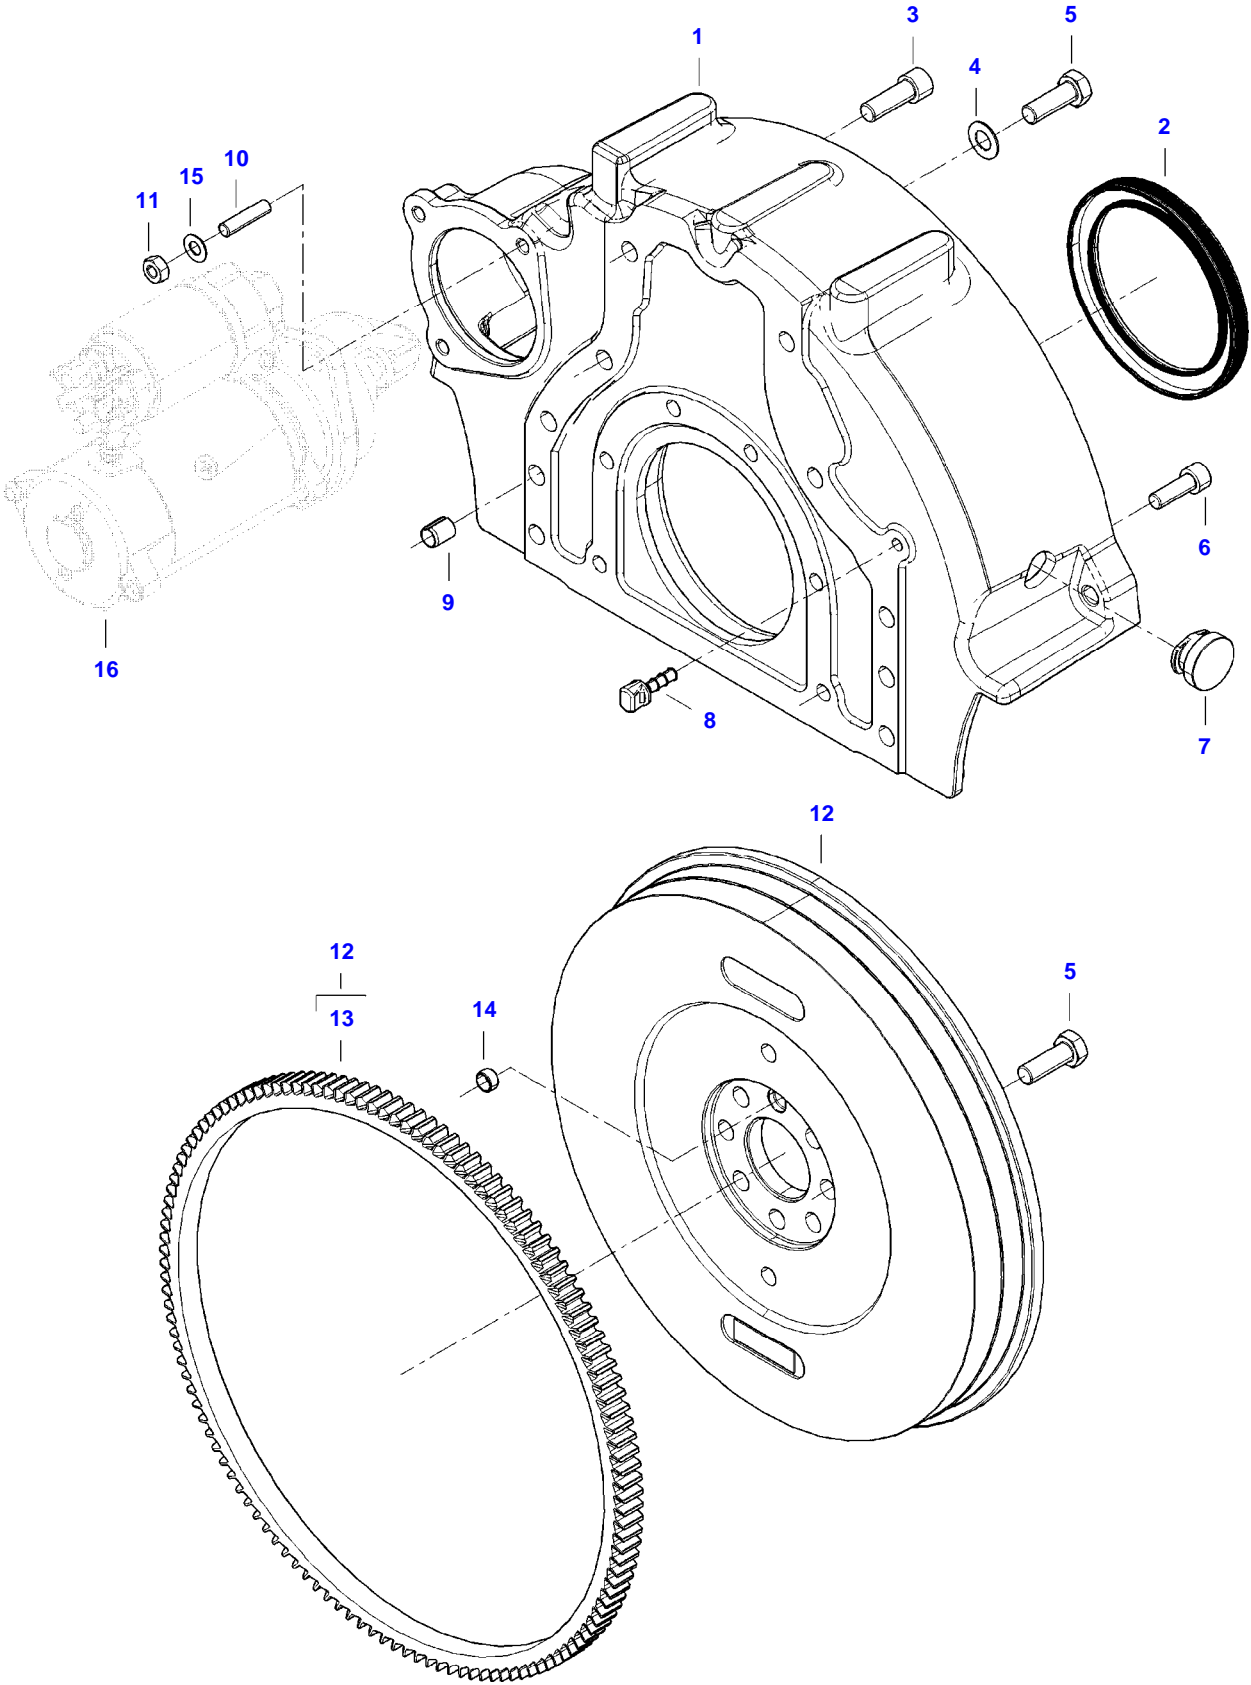

[B] INCLUDED IN COMPLETE ENGINE GASKET KIT 2

A72 TRACTOR (A72-A92 SERIES)
AP3B3238

AP3B3238

Item	Part Number	Qty	Description Comments
1	V836752443	1	FLYWHEEL HOUSING
2	V837091172	1	CRANKSHAFT SEAL [B]
3	V581705440	2	HEX SOCKET SCREW
4	V500951202	6	SPRING WASHER
5	V528702220	14	HEX CAP SCREW
6	V581705030	6	HEX SOCKET SCREW
7	V836007572	1	RUBBER PLUG
8	V836859311	1	PLUG
9	V598359850	2	PIN
10	V546801810	3	STUD BOLT
11	V504601002	3	NUT
12	V836538043	1	FLYWHEEL
13	V836117970	1	STARTER RING (12)
14	V836659527	1	GUIDE SLEEVE
15	V500951002	3	SPRING WASHER
16		1	

SEE PAGE 01-0018

[B] INCLUDED IN COMPLETE ENGINE GASKET KIT 2

A72 TRACTOR (A72-A92 SERIES)
AP4A3252

AP4A3252

Item	Part Number	Qty	Description Comments	Technical Specification
1	V836647314	1	CRANKSHAFT	
2	V603345110	1	KEY	
3	V836666103	3	PISTON	
4		3	(3)	
5		3	(3)	
6	V836640078	4	PISTON RING KIT	
7	V836640968	1	CONNECTING ROD KIT	
8		3	(7)	
9	V836110646	3	BEARING BUSH	STD
10		6	(7)	
11	V836179781	3	CONROD BEARING	STD
12	V836679154	1	MAIN BEARING	
13	V836655514	3	MAIN BEARING	
14	V836120019	1	GEAR,CRANKSHAFT	
15	V836122840	1	GEAR,CRANKSHAFT	
16	V836129781	1	RING	
17	V836136271	1	SHIELD	
18	V836846463	1	CRANKSHAFT HUB	
19	V595953360	1	PIN	
20	V836766988	1	CRANKSHAFT PULLEY	
21	V581804602	6	HEX SOCKET SCREW	
22	V836647310	1	CRANKSHAFT NUT	