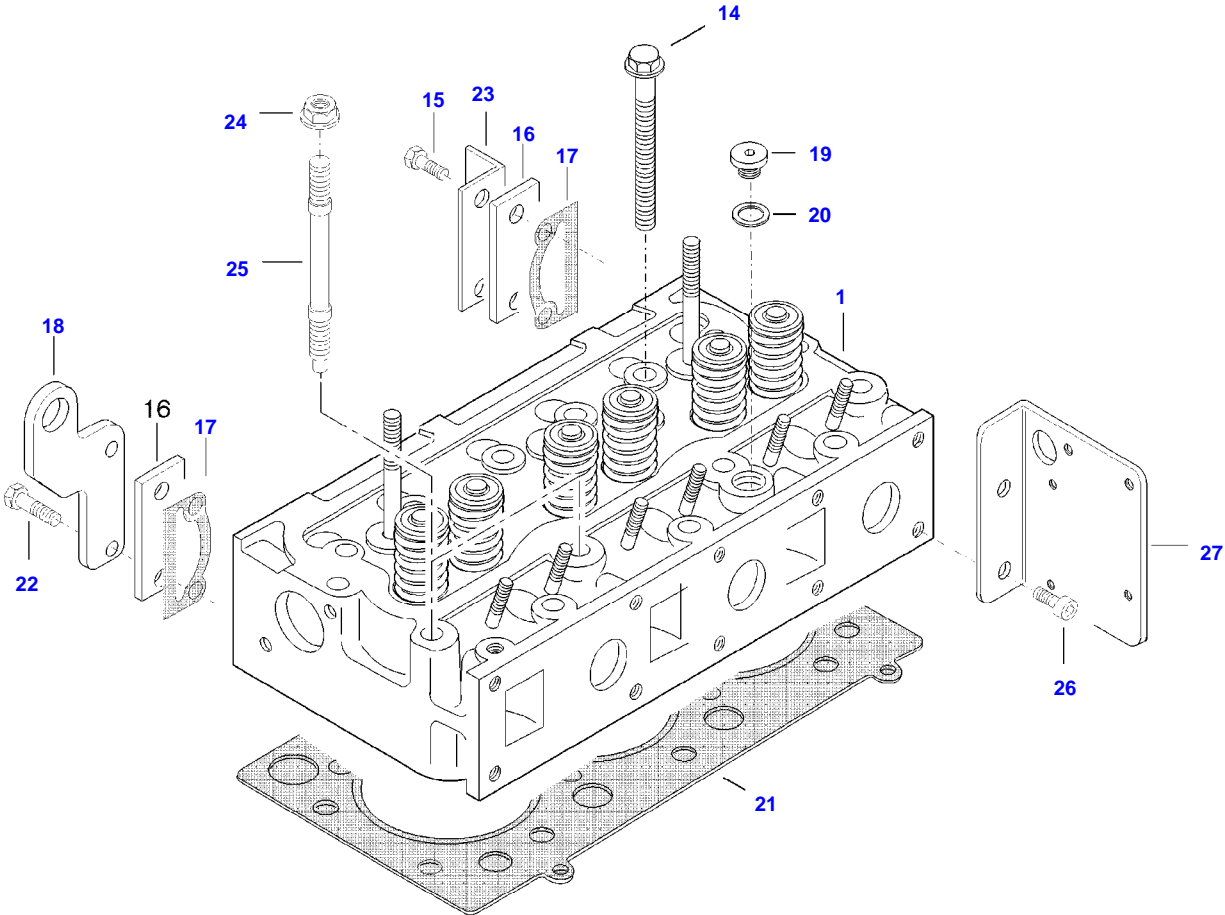

SEE PAGE 01-0018

[B] INCLUDED IN COMPLETE ENGINE GASKET KIT 2

A72 TRACTOR (A72-A92 SERIES)
AP4A3252

AP4A3252

Item	Part Number	Qty	Description Comments	Technical Specification
1	V836647314	1	CRANKSHAFT	
2	V603345110	1	KEY	
3	V836666103	3	PISTON	
4		3	(3)	
5		3	(3)	
6	V836640078	4	PISTON RING KIT	
7	V836640968	1	CONNECTING ROD KIT	
8		3	(7)	
9	V836110646	3	BEARING BUSH	STD
10		6	(7)	
11	V836179781	3	CONROD BEARING	STD
12	V836679154	1	MAIN BEARING	
13	V836655514	3	MAIN BEARING	
14	V836120019	1	GEAR,CRANKSHAFT	
15	V836122840	1	GEAR,CRANKSHAFT	
16	V836129781	1	RING	
17	V836136271	1	SHIELD	
18	V836846463	1	CRANKSHAFT HUB	
19	V595953360	1	PIN	
20	V836766988	1	CRANKSHAFT PULLEY	
21	V581804602	6	HEX SOCKET SCREW	
22	V836647310	1	CRANKSHAFT NUT	

A72 TRACTOR (A72-A92 SERIES)
AP5A3253

AP5A3253

Item	Part Number	Qty	Description Comments
1	V836667043	1	ROCKER SHAFT ASM
2	V836655406	2	SLEEVE NUT
3	V837084414	6	PUSHROD
4	V836014264	6	TAPPET
5	V836673020	1	CAMSHAFT
6	V603305760	1	WOODRUFF KEY
7	V836646389	1	GEAR,CAMSHAFT
8	V529801910	1	HEX CAP SCREW

A72 TRACTOR (A72-A92 SERIES)
AP6A3254

AP6A3254

Item	Part Number	Qty	Description Comments
1	V836873284	1	CYLINDER HEAD
2	V836646382	12	COTTER (1)
3	V836646381	6	WASHER (1)
4	V837073405	6	VALVE SPRING (1)
5	V837073166	6	VALVE STEM GASKET (1)
6	V836673175	6	VALVE GUIDE (1)
7	V836647936	3	VALVE SEAT (1)
8	V836647600	3	VALVE SEAT (1)
9	V836646357	3	EXHAUST VALVE (1)
10	V836646356	3	INTAKE VALVE (1)
11	V546901900	2	STUD BOLT (1)
12	V546901435	6	STUD BOLT (1)
13	V836647942	5	CUP PLUG (1)
14	V837069025	15	CYLINDER HEAD BOLT
15	V528801800	2	HEX CAP SCREW
16	V836855350	2	BLOCK OFF PLATE
17	ACW1796900	2	GASKET [A]
18	V836673329	1	LIFT EYE
19	V640325018	1	PLUG
20	V615881822	1	SEALING WASHER [A]
21	V837084523	1	CYLINDER HEAD GASKET [A]
22	V528801820	2	HEX CAP SCREW
23	V836659278	1	BRACKET
24	V836859110	2	NUT
25	V836859109	2	STUD BOLT
26	V581705000	2	HEX SOCKET SCREW
27	V836667397	1	BRACKET [A] INCLUDED IN CYLINDER HEAD GASKET KIT 1