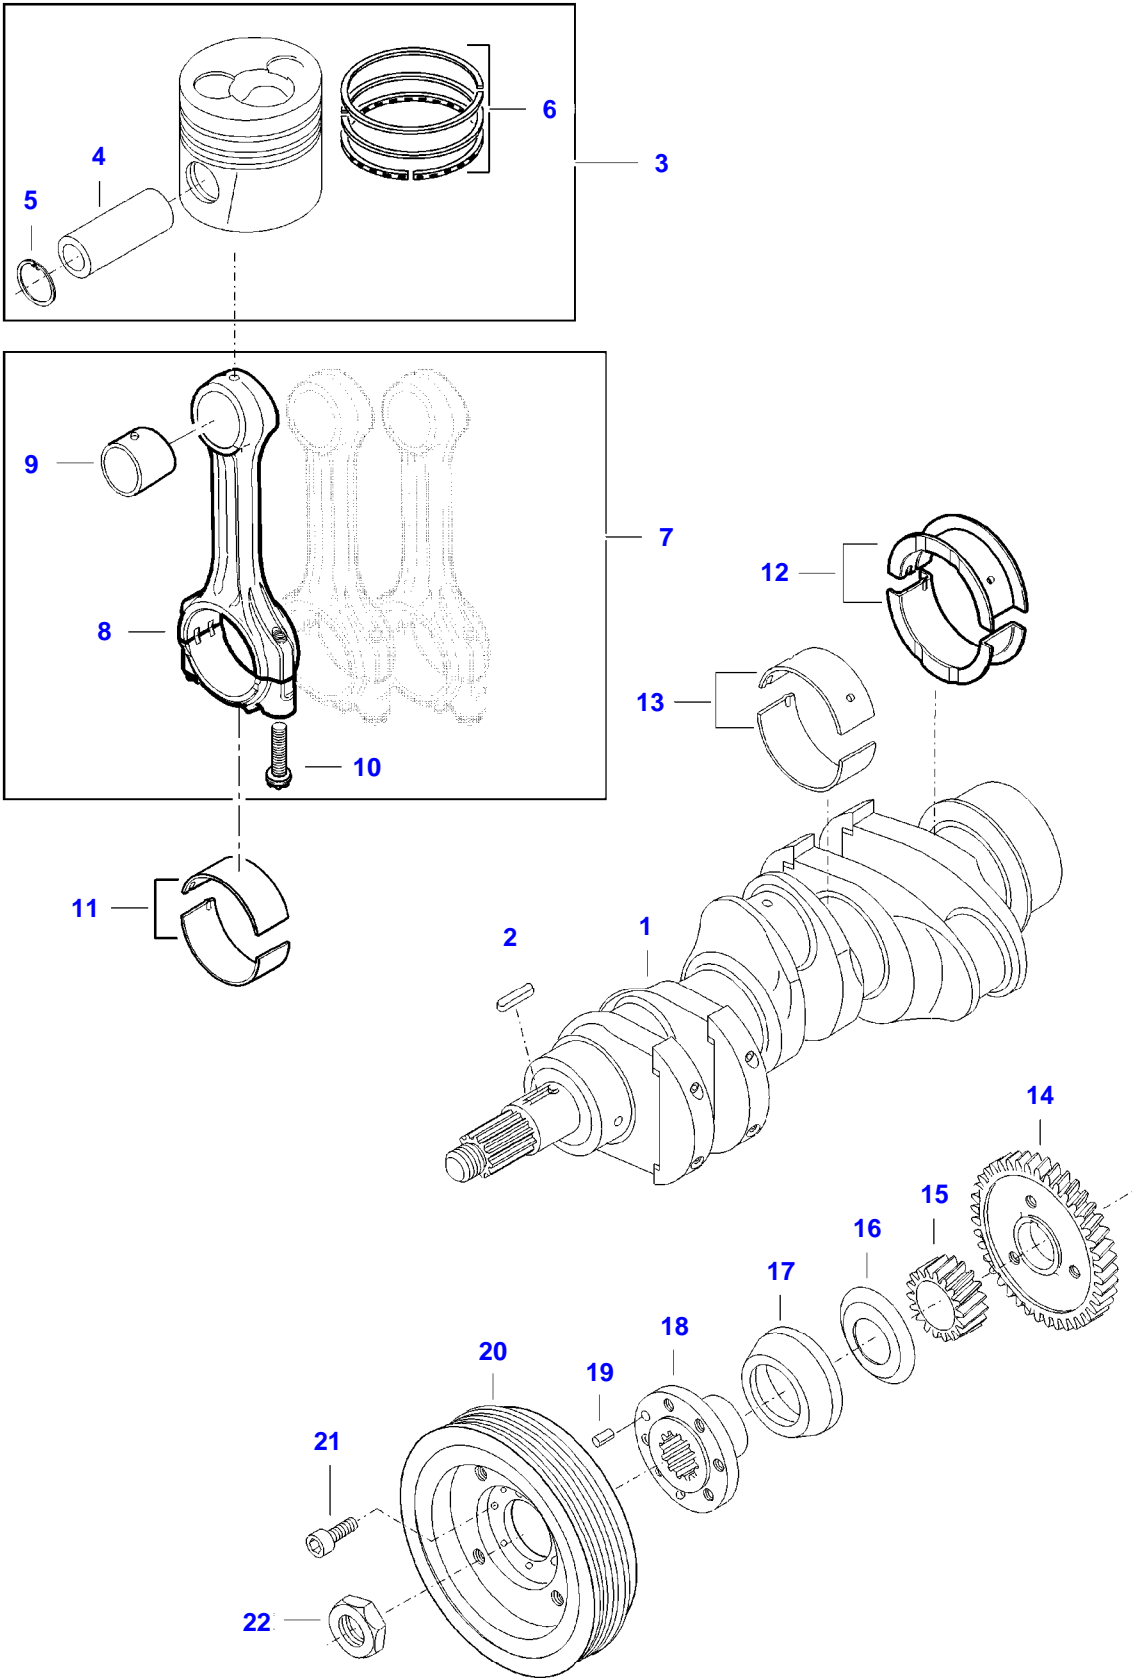

[B] INCLUDED IN COMPLETE ENGINE GASKET KIT 2

A72 TRACTOR (A72-A92 SERIES)
AP3B3238

AP3B3238

Item	Part Number	Qty	Description Comments
1	V836752443	1	FLYWHEEL HOUSING
2	V837091172	1	CRANKSHAFT SEAL [B]
3	V581705440	2	HEX SOCKET SCREW
4	V500951202	6	SPRING WASHER
5	V528702220	14	HEX CAP SCREW
6	V581705030	6	HEX SOCKET SCREW
7	V836007572	1	RUBBER PLUG
8	V836859311	1	PLUG
9	V598359850	2	PIN
10	V546801810	3	STUD BOLT
11	V504601002	3	NUT
12	V836538043	1	FLYWHEEL
13	V836117970	1	STARTER RING (12)
14	V836659527	1	GUIDE SLEEVE
15	V500951002	3	SPRING WASHER
16		1	

SEE PAGE 01-0018

[B] INCLUDED IN COMPLETE ENGINE GASKET KIT 2

A72 TRACTOR (A72-A92 SERIES)
AP4A3252

AP4A3252

Item	Part Number	Qty	Description Comments	Technical Specification
1	V836647314	1	CRANKSHAFT	
2	V603345110	1	KEY	
3	V836666103	3	PISTON	
4		3	(3)	
5		3	(3)	
6	V836640078	4	PISTON RING KIT	
7	V836640968	1	CONNECTING ROD KIT	
8		3	(7)	
9	V836110646	3	BEARING BUSH	STD
10		6	(7)	
11	V836179781	3	CONROD BEARING	STD
12	V836679154	1	MAIN BEARING	
13	V836655514	3	MAIN BEARING	
14	V836120019	1	GEAR,CRANKSHAFT	
15	V836122840	1	GEAR,CRANKSHAFT	
16	V836129781	1	RING	
17	V836136271	1	SHIELD	
18	V836846463	1	CRANKSHAFT HUB	
19	V595953360	1	PIN	
20	V836766988	1	CRANKSHAFT PULLEY	
21	V581804602	6	HEX SOCKET SCREW	
22	V836647310	1	CRANKSHAFT NUT	

A72 TRACTOR (A72-A92 SERIES)
AP5A3253

AP5A3253

Item	Part Number	Qty	Description Comments
1	V836667043	1	ROCKER SHAFT ASM
2	V836655406	2	SLEEVE NUT
3	V837084414	6	PUSHROD
4	V836014264	6	TAPPET
5	V836673020	1	CAMSHAFT
6	V603305760	1	WOODRUFF KEY
7	V836646389	1	GEAR,CAMSHAFT
8	V529801910	1	HEX CAP SCREW