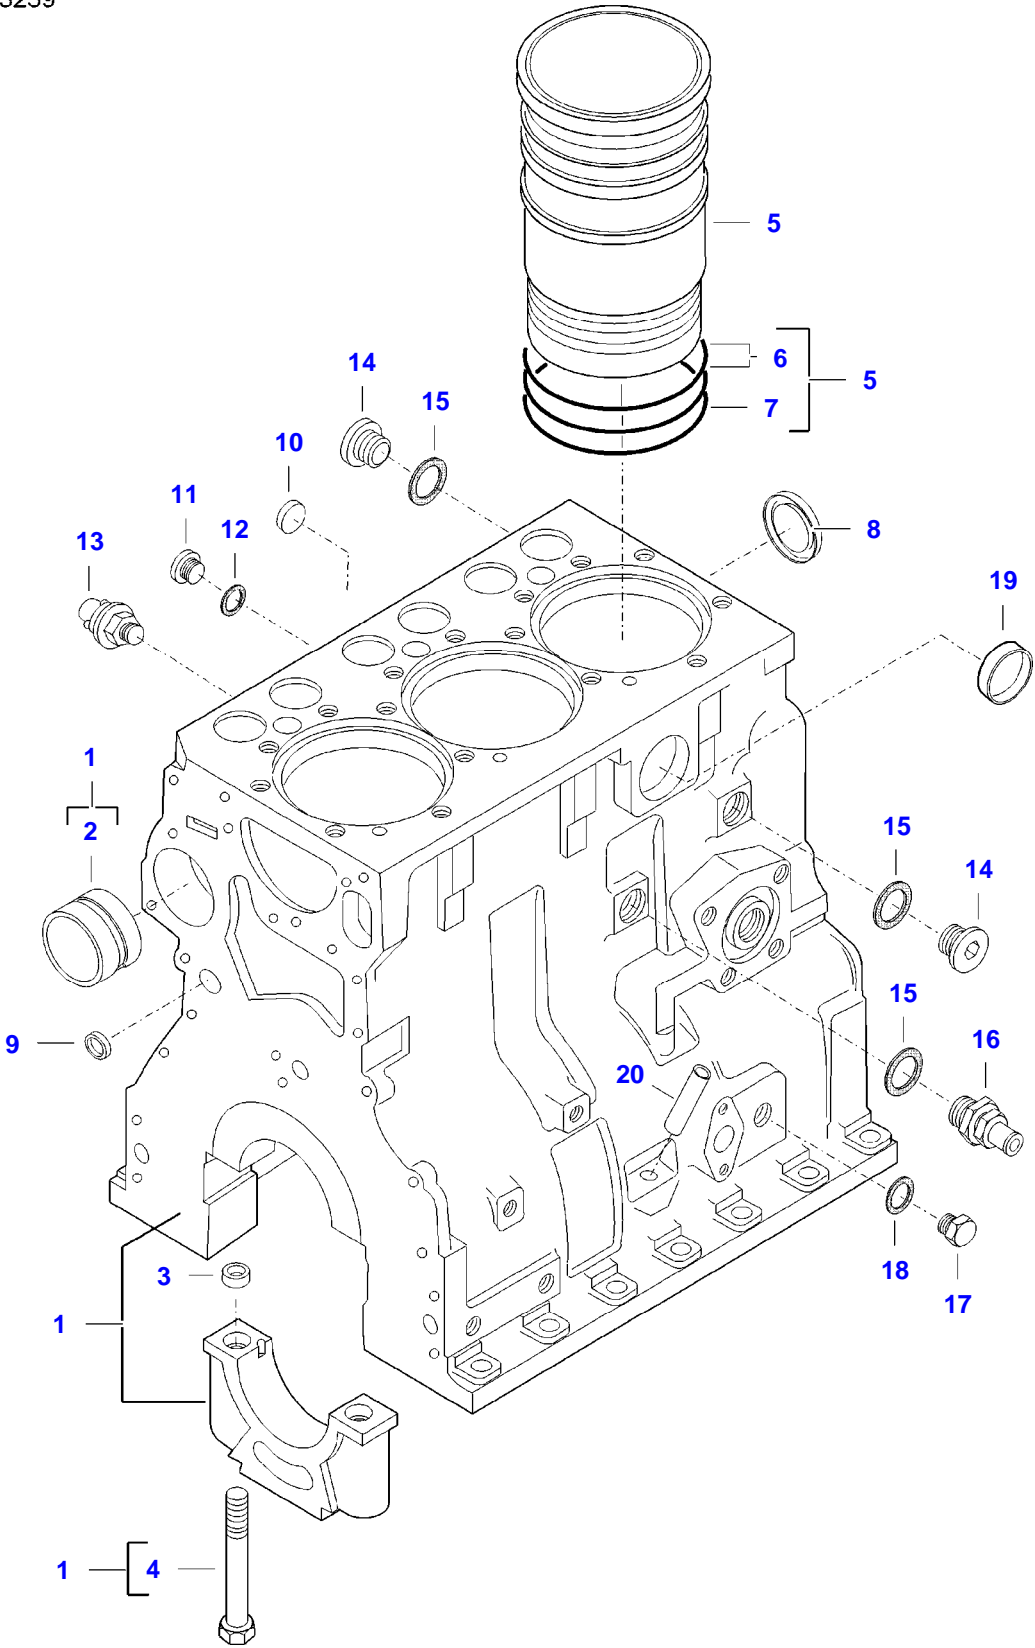

A72 TRACTOR (A72-A92 SERIES)
AP1A3259

AP1A3259

Item	Part Number	Qty	Description Comments	Technical Specification
1	V837070453	1	CYLINDER BLOCK	
2	V836866069	1	CAMSHAFT BEARING BUSHING (1)	
3	V836214478	6	GUIDE SLEEVE (1)	
4	V835329030	8	HEX CAP SCREW (1)	
5	V836673191	3	LINER	D108 MM STD
6	V836647502	6	CYLINDER LINER O-RING (5) [B]	
7	V836647503	3	CYLINDER LINER O-RING (5) [B]	
8	V836529872	1	PLUG	
9	V640016016	4	CUP PLUG	
10	V640016018	1	CUP PLUG	
11	V640325110	2	SCREW PLUG	
12	V615871014	2	SEALING WASHER [B]	
13	V887283760	1	PRESSURE SWITCH	
14	V640325018	2	PLUG	
15	V615881822	3	SEALING WASHER [B]	
16	V836664377	1	DRAIN VALVE	
17	V640045112	2	PLUG	
18	V615881216	2	SEALING WASHER [B]	
19	V640016040	1	CUP PLUG	
20	V836666910	1	OIL DIPSTICK GUIDE PIPE [B] INCLUDED IN COMPLETE ENGINE GASKET KIT 2