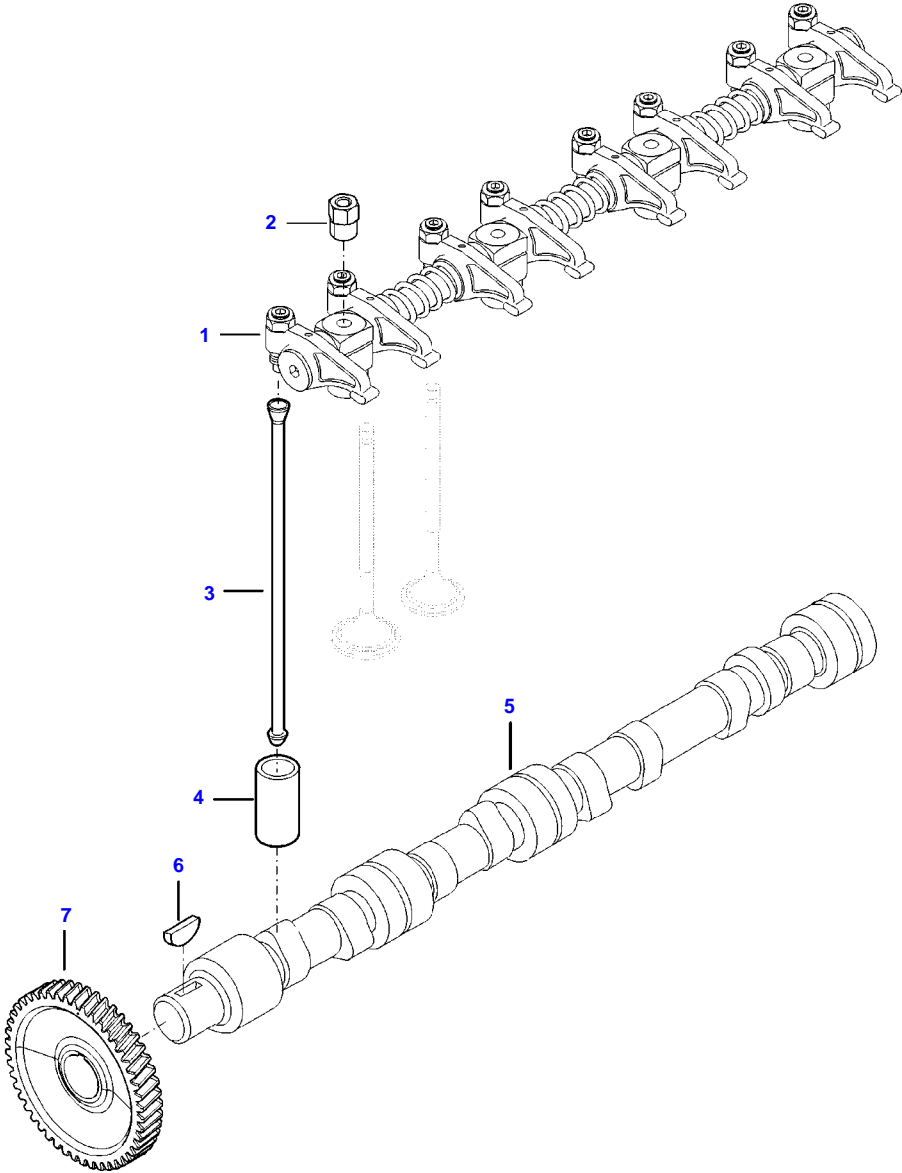

[B] INCLUDED IN COMPLETE ENGINE GASKET KIT 2

A82 TRACTOR (A72-A92 SERIES)
AP3B3238

AP3B3238

Item	Part Number	Qty	Description Comments
1	V836752443	1	FLYWHEEL HOUSING
2	V837091172	1	CRANKSHAFT SEAL [B]
3	V581705440	2	HEX SOCKET SCREW
4	V500951202	6	SPRING WASHER
5	V528702220	14	HEX CAP SCREW
6	V581705030	6	HEX SOCKET SCREW
7	V836007572	1	RUBBER PLUG
8	V836859311	1	PLUG
9	V598359850	2	PIN
10	V546801810	3	STUD BOLT
11	V504601002	3	NUT
12	V836538043	1	FLYWHEEL
13	V836117970	1	STARTER RING (12)
14	V836659527	1	GUIDE SLEEVE
15	V500951002	3	SPRING WASHER
16		1	

SEE PAGE 01-0018

[B] INCLUDED IN COMPLETE ENGINE GASKET KIT 2

A82 TRACTOR (A72-A92 SERIES)
AP4B3239

AP4B3239

Item	Part Number	Qty	Description Comments	Technical Specification
1	V837074344	1	CRANKSHAFT	
2	V836124524	1	GEAR (1)	
3	V836666103	4	PISTON	
4		4	(3)	
5		8	(3)	
6	V836640078	4	PISTON RING KIT (3)	
7	V836740859	1	CONNECTING ROD KIT	
8		4	(7)	
9	V836864141	8	CONNECTING ROD BOLT (7)	
10	V836110646	4	BEARING BUSH (7)	STD
11	V836179781	4	CONROD BEARING	STD
12	V836655514	4	MAIN BEARING	
13	V836679154	1	MAIN BEARING	
14	V836119550	1	GEAR,CRANKSHAFT	
15	V836122840	1	GEAR,CRANKSHAFT	
16	V836129781	1	RING	
17	V836136271	1	SHIELD	
18	V836846463	1	CRANKSHAFT HUB	
19	V595953360	1	PIN	
20	ACW3407790	1	CRANKSHAFT PULLEY	
21	V836647310	1	CRANKSHAFT NUT	
22	V581804602	6	HEX SOCKET SCREW	
23	V836122861	1	KEY (1)	
24	V837084821	1	COUNTERWEIGHT	
25	V836747478	1	OIL PIPE (24)	
26	V602071608	1	RETAINER CLAMP (24)	
27	V528801062	1	HEX CAP SCREW (24)	
28		1	(24)	
29	V581804182	2	HEX SOCKET SCREW (24)	
30	ACW2388530	2	BANJO BOLT (24)	
31	V641016008	1	STRAIGHT FITTING	
32	V836119920		SHIM	
33	V581805172	4	HEX SOCKET SCREW	
34	V598359850	2	PIN	

A82 TRACTOR (A72-A92 SERIES)
AP5C2102

AP5C2102

Item	Part Number	Qty	Description Comments
1	V836767044	1	ROCKER SHAFT ASM
2	V836655406	4	SLEEVE NUT
3	V837084414	8	PUSHROD
4	V836014264	8	TAPPET
5	V836773053	1	CAMSHAFT
6	V603305760	1	WOODRUFF KEY
7	V836646389	1	GEAR,CAMSHAFT