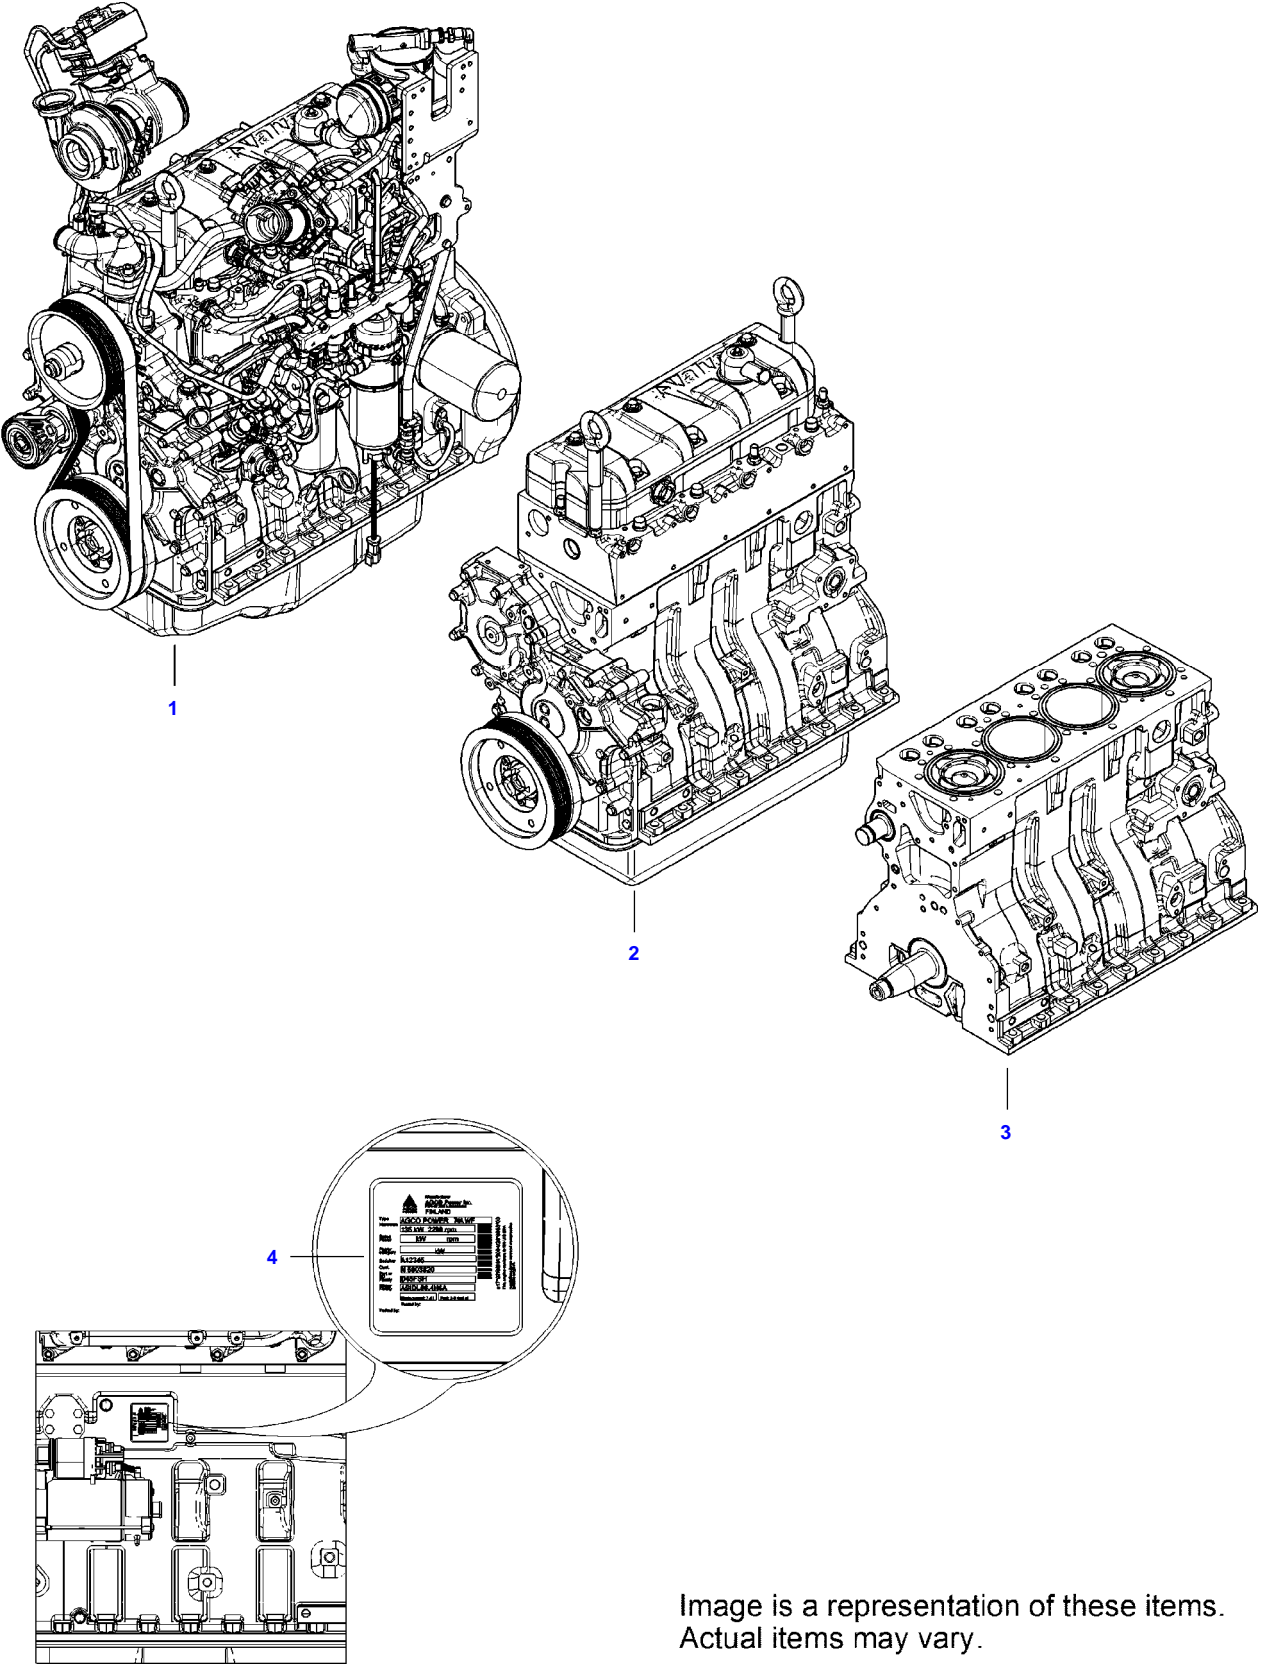

A82 TRACTOR (A72-A92 SERIES)
AP_ENGAS_4CYL

Image is a representation of these items.
Actual items may vary.

Item	Part Number	Qty	Description Comments	Technical Specification
1	V832676306	1	ENGINE	44 DTA
2	V862676306V	1	ENGINE	44 DTA
3	V862676306X	1	ENGINE	44 DTA
4	V837079921	1	LABEL ENGINE TYPE PLATE	

A82 TRACTOR (A72-A92 SERIES)
AP1B3249

AP1B3249

Item	Part Number	Qty	Description Comments	Technical Specification
1	V836773437	1	CYLINDER BLOCK	
2	V836866069	1	CAMSHAFT BEARING BUSHING (1)	
3	V835329030	10	HEX CAP SCREW (1)	
4	V836214478	8	GUIDE SLEEVE (1)	
5	V836673191	4	LINER	D108 MM STD
6	V836647502	8	CYLINDER LINER O-RING (5) [B]	
7	V836647503	4	CYLINDER LINER O-RING (5) [B]	
8	V640016016	4	CUP PLUG	
9	V836529872	1	PLUG	
10	V640016018	2	CUP PLUG	
11	V640325110	4	SCREW PLUG	
12	V615871016	4	SEALING WASHER [B]	
13	V837070396	1	ENGINE BLOCK HEATER	
14	V640325018	2	PLUG	
15	V615881822	4	SEALING WASHER [B]	
16	V887283760	1	PRESSURE SWITCH	
17	V640045112	4	PLUG	
18	V836664377	1	DRAIN VALVE	
19	V640016020	1	CUP PLUG	
20	V836666910	1	OIL DIPSTICK GUIDE PIPE [B] INCLUDED IN COMPLETE ENGINE GASKET KIT 2	