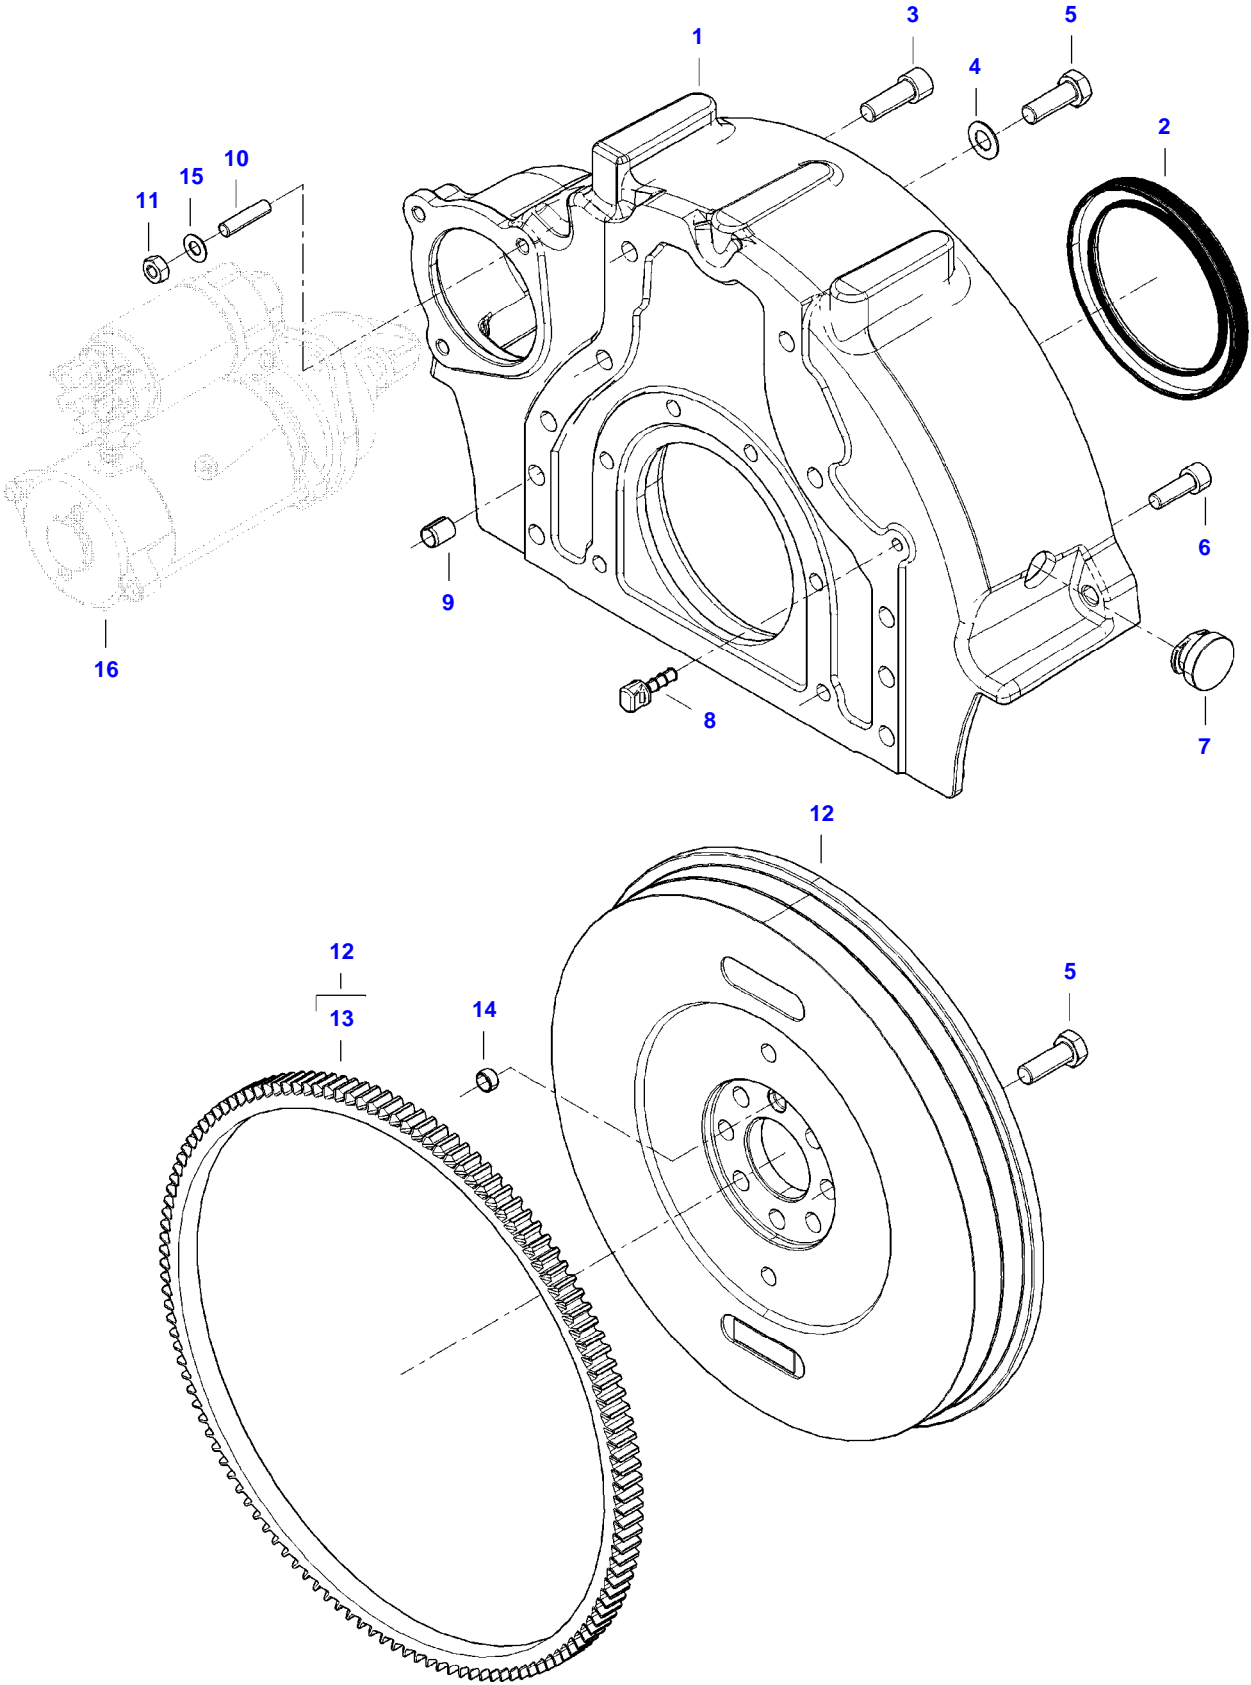

A82 TRACTOR (A72-A92 SERIES)
AP3B3238

AP3B3238

Item	Part Number	Qty	Description Comments
1	V836752443	1	FLYWHEEL HOUSING
2	V837091172	1	CRANKSHAFT SEAL [B]
3	V581705440	2	HEX SOCKET SCREW
4	V500951202	6	SPRING WASHER
5	V528702220	14	HEX CAP SCREW
6	V581705030	6	HEX SOCKET SCREW
7	V836007572	1	RUBBER PLUG
8	V836859311	1	PLUG
9	V598359850	2	PIN
10	V546801810	3	STUD BOLT
11	V504601002	3	NUT
12	V836538043	1	FLYWHEEL
13	V836117970	1	STARTER RING (12)
14	V836659527	1	GUIDE SLEEVE
15	V500951002	3	SPRING WASHER
16		1	

SEE PAGE 01-0018

[B] INCLUDED IN COMPLETE ENGINE GASKET KIT 2