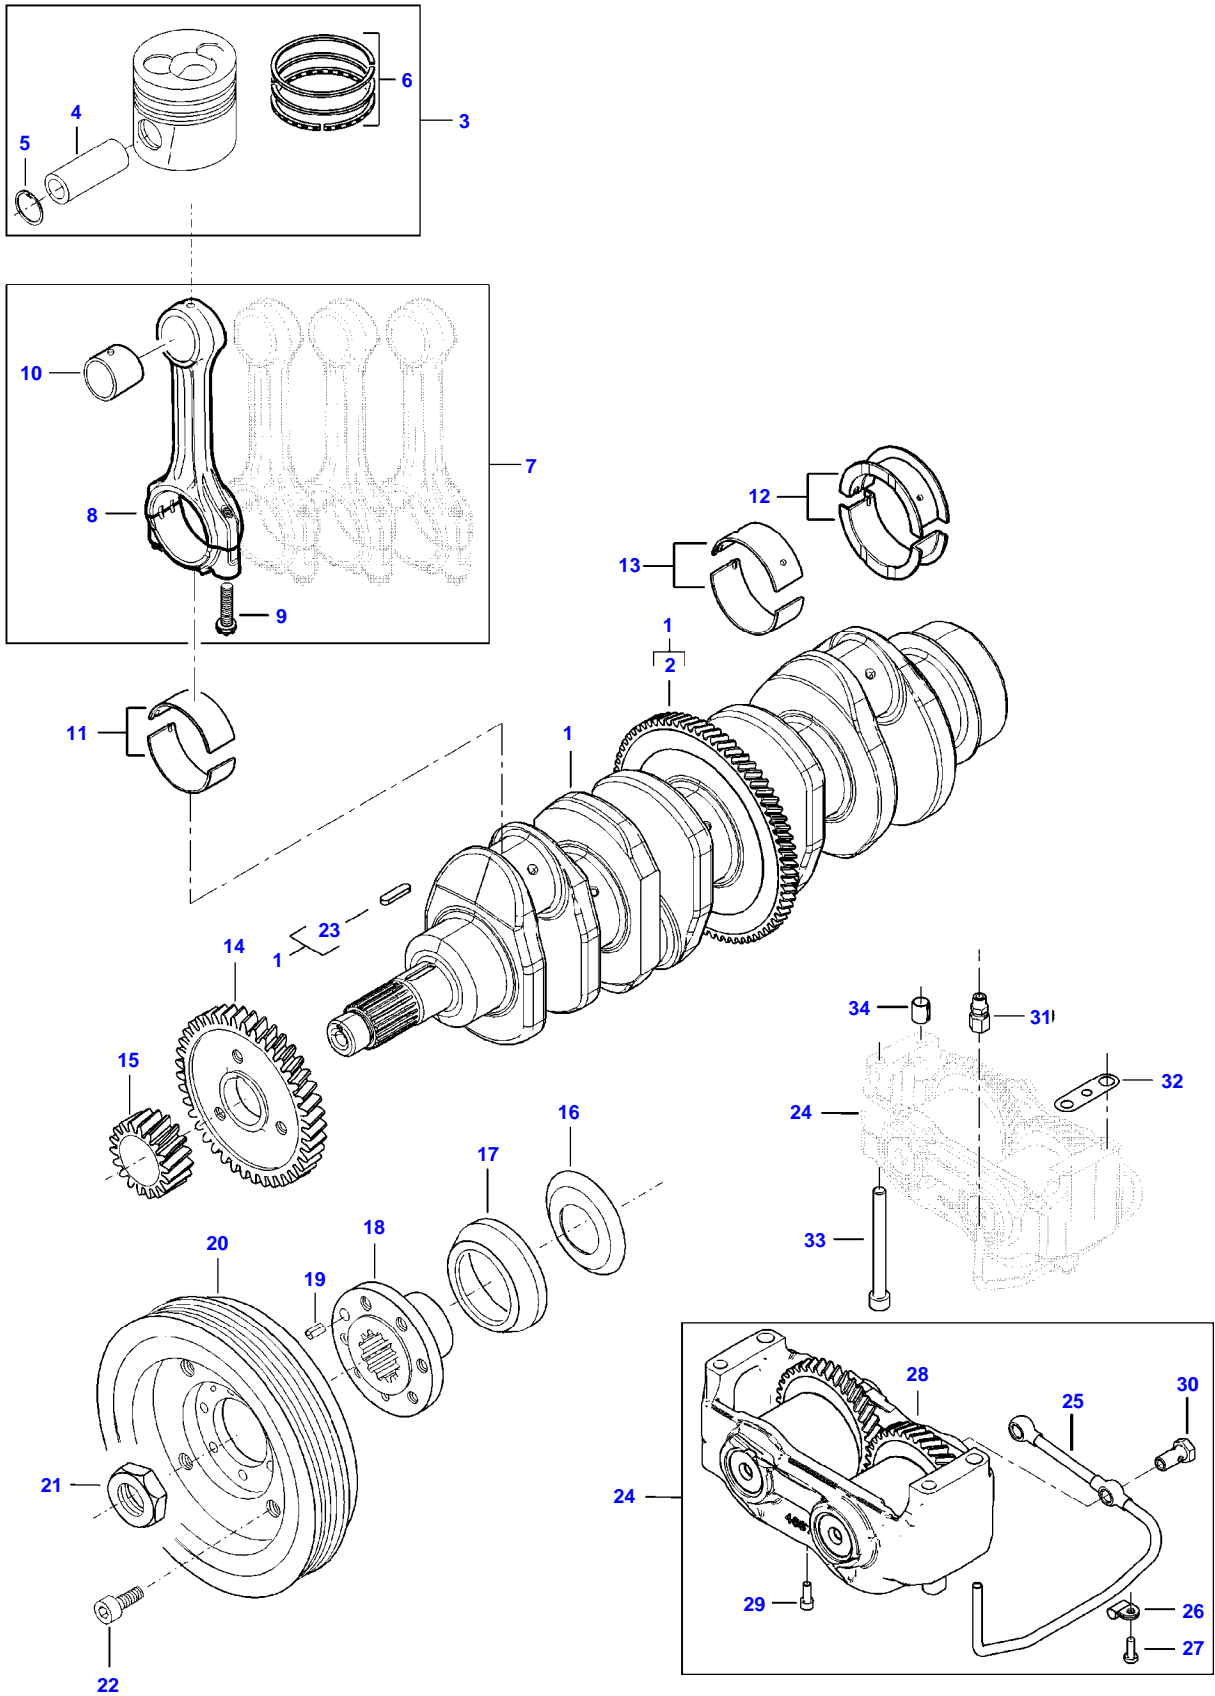

[B] INCLUDED IN COMPLETE ENGINE GASKET KIT 2

A82 TRACTOR (A72-A92 SERIES)
AP3B3238

AP3B3238

Item	Part Number	Qty	Description Comments
1	V836752443	1	FLYWHEEL HOUSING
2	V837091172	1	CRANKSHAFT SEAL [B]
3	V581705440	2	HEX SOCKET SCREW
4	V500951202	6	SPRING WASHER
5	V528702220	14	HEX CAP SCREW
6	V581705030	6	HEX SOCKET SCREW
7	V836007572	1	RUBBER PLUG
8	V836859311	1	PLUG
9	V598359850	2	PIN
10	V546801810	3	STUD BOLT
11	V504601002	3	NUT
12	V836538043	1	FLYWHEEL
13	V836117970	1	STARTER RING (12)
14	V836659527	1	GUIDE SLEEVE
15	V500951002	3	SPRING WASHER
16		1	

SEE PAGE 01-0018

[B] INCLUDED IN COMPLETE ENGINE GASKET KIT 2

A82 TRACTOR (A72-A92 SERIES)
AP4B3239

AP4B3239

Item	Part Number	Qty	Description Comments	Technical Specification
1	V837074344	1	CRANKSHAFT	
2	V836124524	1	GEAR (1)	
3	V836666103	4	PISTON	
4		4	(3)	
5		8	(3)	
6	V836640078	4	PISTON RING KIT (3)	
7	V836740859	1	CONNECTING ROD KIT	
8		4	(7)	
9	V836864141	8	CONNECTING ROD BOLT (7)	
10	V836110646	4	BEARING BUSH (7)	STD
11	V836179781	4	CONROD BEARING	STD
12	V836655514	4	MAIN BEARING	
13	V836679154	1	MAIN BEARING	
14	V836119550	1	GEAR,CRANKSHAFT	
15	V836122840	1	GEAR,CRANKSHAFT	
16	V836129781	1	RING	
17	V836136271	1	SHIELD	
18	V836846463	1	CRANKSHAFT HUB	
19	V595953360	1	PIN	
20	ACW3407790	1	CRANKSHAFT PULLEY	
21	V836647310	1	CRANKSHAFT NUT	
22	V581804602	6	HEX SOCKET SCREW	
23	V836122861	1	KEY (1)	
24	V837084821	1	COUNTERWEIGHT	
25	V836747478	1	OIL PIPE (24)	
26	V602071608	1	RETAINER CLAMP (24)	
27	V528801062	1	HEX CAP SCREW (24)	
28		1	(24)	
29	V581804182	2	HEX SOCKET SCREW (24)	
30	ACW2388530	2	BANJO BOLT (24)	
31	V641016008	1	STRAIGHT FITTING	
32	V836119920		SHIM	
33	V581805172	4	HEX SOCKET SCREW	
34	V598359850	2	PIN	