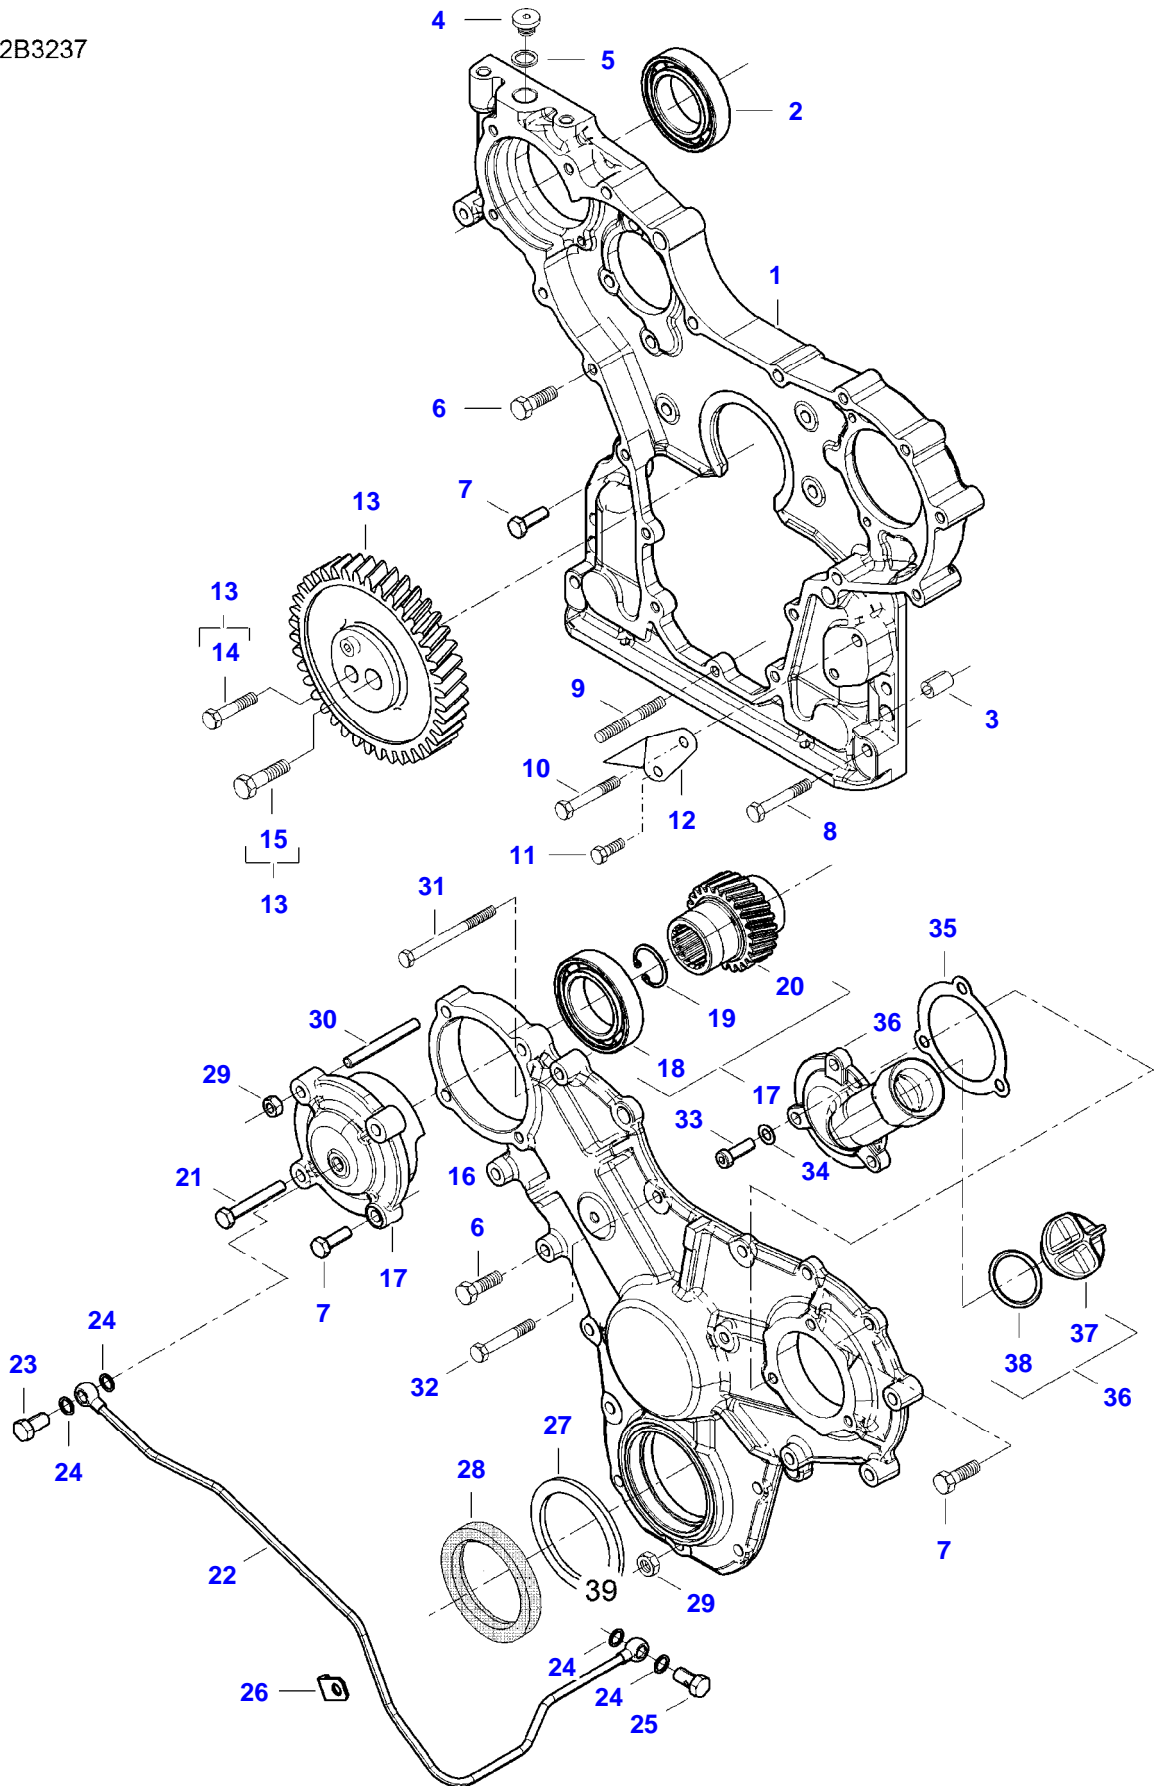

A82 TRACTOR (A72-A92 SERIES)
AP2B3237

AP2B3237

Item	Part Number	Qty	Description Comments
1	V836667948	1	TIMING GEAR CASE
2	V610060096	1	BALL BEARING
3	V598359850	4	PIN
4	V640325018	1	PLUG
5	V615881822	1	SEALING WASHER [B]
6	V528801422	2	HEX CAP SCREW
7	V528801402	18	HEX CAP SCREW
8	V529801442	2	HEX CAP SCREW
9	V546801380	5	STUD BOLT
10	V529801910	1	HEX CAP SCREW
11	V528801362	1	HEX CAP SCREW
12	V836655720	1	TIMING MARK INDICATOR
13	V836673332	1	IDLER GEAR
14	V529801910	1	HEX CAP SCREW (13)
15	V529902720	1	HEX CAP SCREW (13)
16	V836647575	1	GEAR HOUSING FRONT COVER
17	V836666028	1	DRIVE
18	V610060096	1	BALL BEARING (17)
19	V617330031	1	LOCK RING (17)
20	V836122843	1	SHAFT (17)
21	V529801462	2	HEX CAP SCREW
22	V836673122	1	OIL PIPE
23	V836664212	1	BANJO BOLT
24	V615871014	4	SEALING WASHER [B]
25	V640435006	1	BANJO BOLT
26	V836009683	1	RETAINER CLAMP
27	V836129782	1	COVER
28	V836673387	1	SHAFT SEAL
29	V504800800	4	NUT
30	V546801470	1	STUD BOLT
31	V529801502	2	HEX CAP SCREW
32	V529801472	3	HEX CAP SCREW
33	V577904620	3	HEX SOCKET SCREW
34	V500950802	3	SPRING WASHER
35	V836129946	1	GASKET [B]
36	V837086441	1	ENGINE OIL FILL PIPE
37	V836017927	1	CAP (36)
38	V614603540	1	O-RING (36) [B]

[B] INCLUDED IN COMPLETE ENGINE GASKET KIT 2