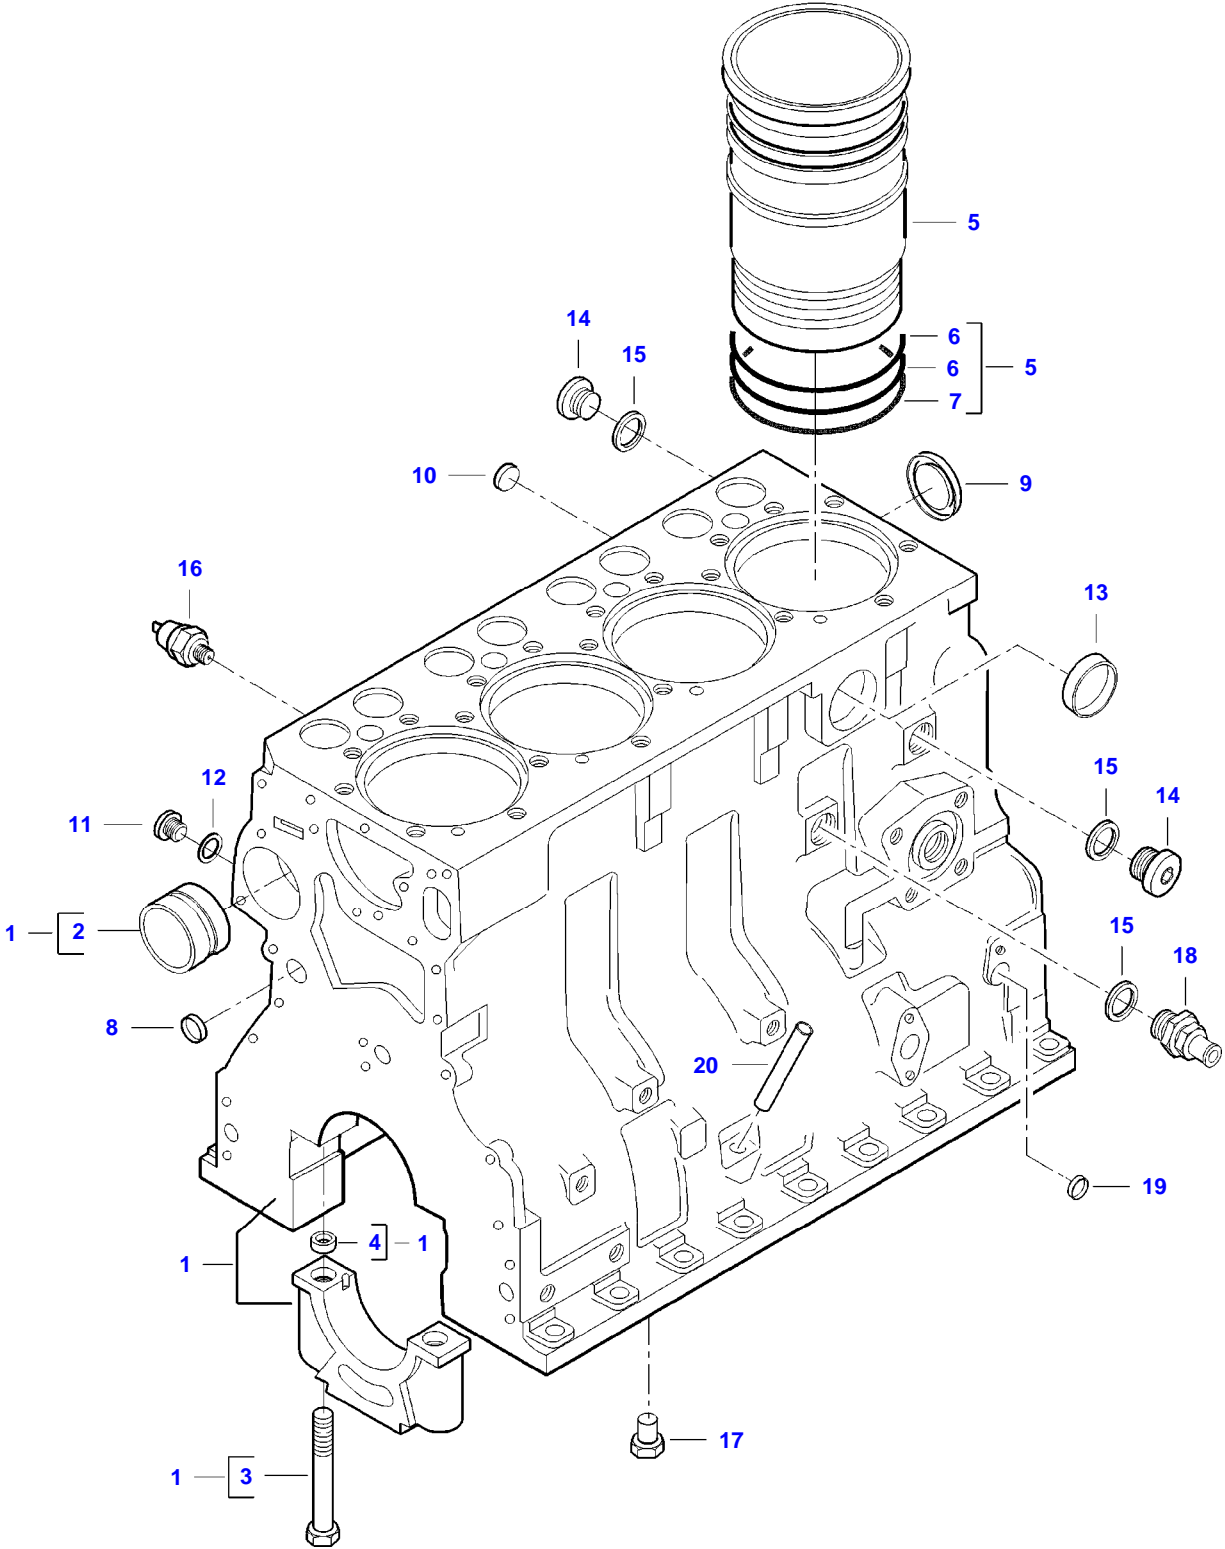

A82 TRACTOR (A72-A92 SERIES)
AP1B3249

AP1B3249

Item	Part Number	Qty	Description Comments	Technical Specification
1	V836773437	1	CYLINDER BLOCK	
2	V836866069	1	CAMSHAFT BEARING BUSHING (1)	
3	V835329030	10	HEX CAP SCREW (1)	
4	V836214478	8	GUIDE SLEEVE (1)	
5	V836673191	4	LINER	D108 MM STD
6	V836647502	8	CYLINDER LINER O-RING (5) [B]	
7	V836647503	4	CYLINDER LINER O-RING (5) [B]	
8	V640016016	4	CUP PLUG	
9	V836529872	1	PLUG	
10	V640016018	2	CUP PLUG	
11	V640325110	4	SCREW PLUG	
12	V615871016	4	SEALING WASHER [B]	
13	V837070396	1	ENGINE BLOCK HEATER	
14	V640325018	2	PLUG	
15	V615881822	4	SEALING WASHER [B]	
16	V887283760	1	PRESSURE SWITCH	
17	V640045112	4	PLUG	
18	V836664377	1	DRAIN VALVE	
19	V640016020	1	CUP PLUG	
20	V836666910	1	OIL DIPSTICK GUIDE PIPE [B] INCLUDED IN COMPLETE ENGINE GASKET KIT 2	

A82 TRACTOR (A72-A92 SERIES)
AP1B3236

AP1B3236

Item	Part Number	Qty	Description Comments	Technical Specification
1	V836773437	1	CYLINDER BLOCK	
2	V836866069	1	CAMSHAFT BEARING BUSHING (1)	
3	V835329030	10	HEX CAP SCREW (1)	
4	V836214478	8	GUIDE SLEEVE (1)	
5	V836673191	4	LINER	D108 MM STD
6	V836647502	8	CYLINDER LINER O-RING (5) [B]	
7	V836647503	4	CYLINDER LINER O-RING (5) [B]	
8	V640016016	4	CUP PLUG	
9	V836529872	1	PLUG	
10	V640016018	2	CUP PLUG	
11	V640325110	4	SCREW PLUG	
12	V615871016	4	SEALING WASHER [B]	
13	V640016040	1	CUP PLUG	
14	V640325018	2	PLUG	
15	V615881822	4	SEALING WASHER [B]	
16	V887283760	1	PRESSURE SWITCH	
17	V640045112	4	PLUG	
18	V836664377	1	DRAIN VALVE	
19	V640016020	1	CUP PLUG	
20	V836666910	1	OIL DIPSTICK GUIDE PIPE [B] INCLUDED IN COMPLETE ENGINE GASKET KIT 2	