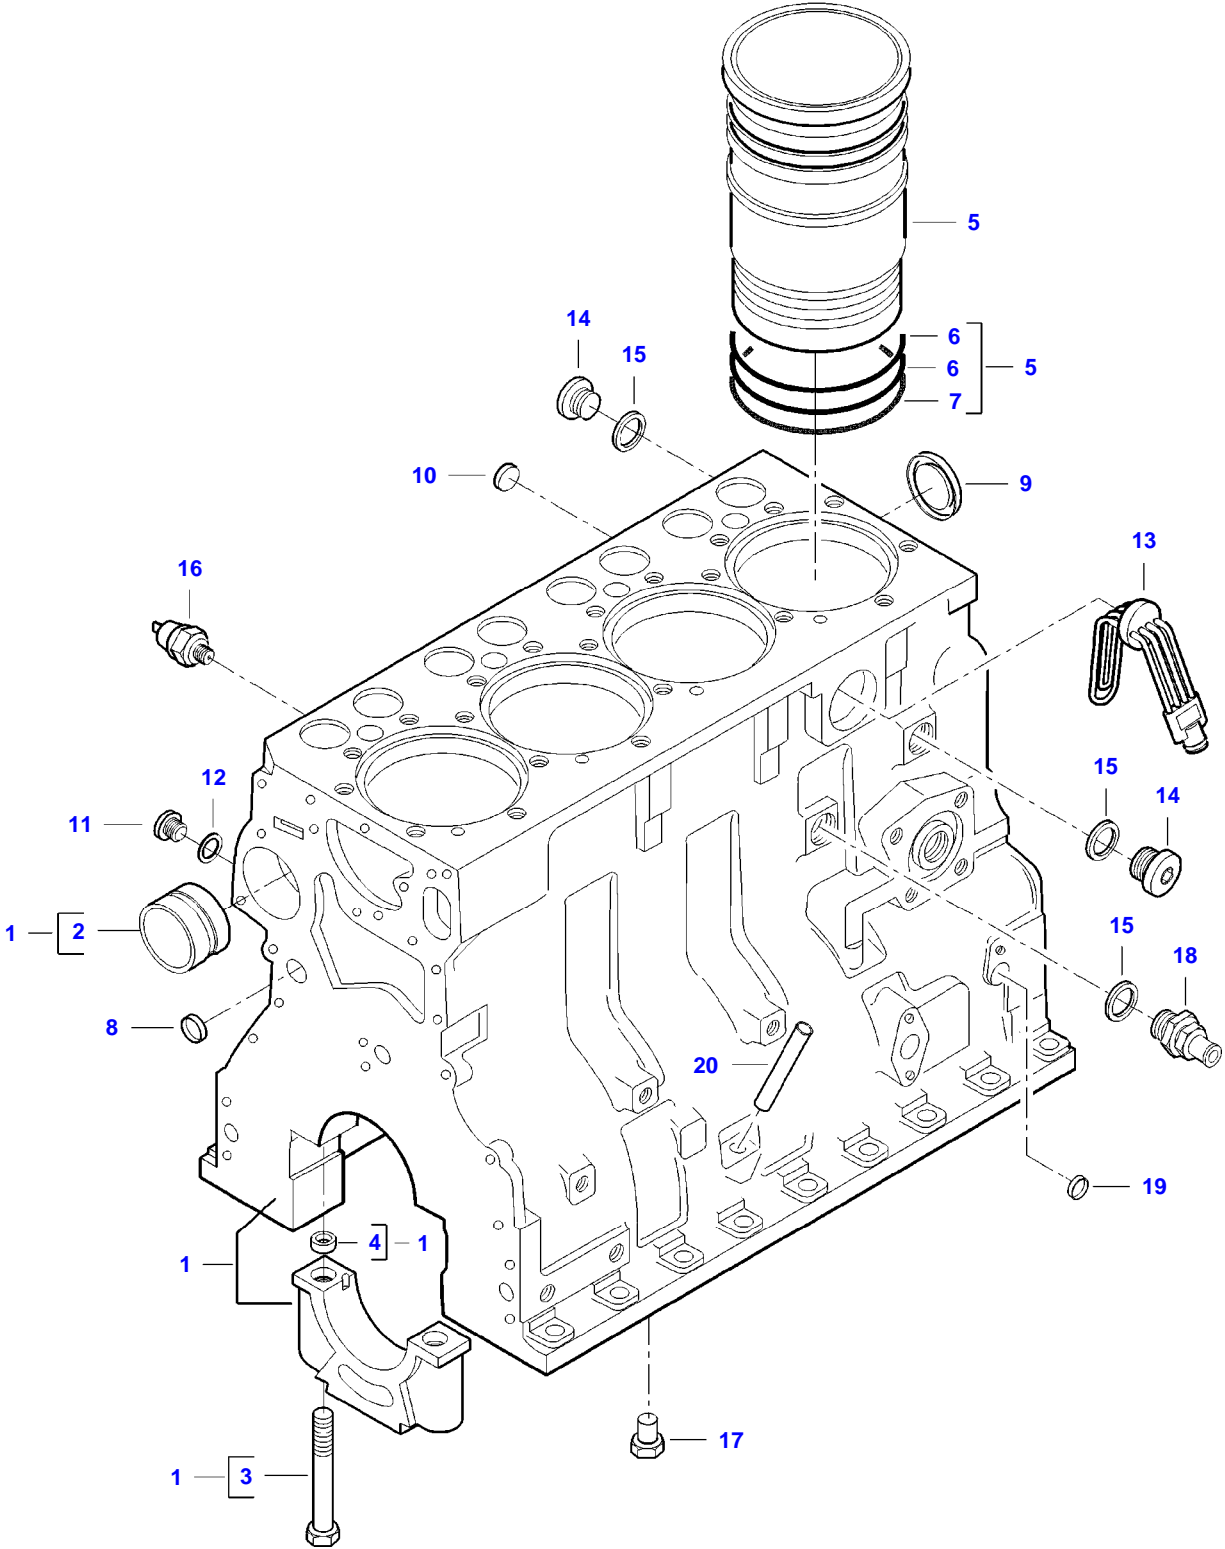

A82 TRACTOR (A72-A92 SERIES)
AP_ENGAS_4CYL

Image is a representation of these items.
Actual items may vary.

Item	Part Number	Qty	Description Comments	Technical Specification
1	V832676306	1	ENGINE	44 DTA
2	V862676306V	1	ENGINE	44 DTA
3	V862676306X	1	ENGINE	44 DTA
4	V837079921	1	LABEL ENGINE TYPE PLATE	

A82 TRACTOR (A72-A92 SERIES)
AP1B3249

AP1B3249

Item	Part Number	Qty	Description Comments	Technical Specification
1	V836773437	1	CYLINDER BLOCK	
2	V836866069	1	CAMSHAFT BEARING BUSHING (1)	
3	V835329030	10	HEX CAP SCREW (1)	
4	V836214478	8	GUIDE SLEEVE (1)	
5	V836673191	4	LINER	D108 MM STD
6	V836647502	8	CYLINDER LINER O-RING (5) [B]	
7	V836647503	4	CYLINDER LINER O-RING (5) [B]	
8	V640016016	4	CUP PLUG	
9	V836529872	1	PLUG	
10	V640016018	2	CUP PLUG	
11	V640325110	4	SCREW PLUG	
12	V615871016	4	SEALING WASHER [B]	
13	V837070396	1	ENGINE BLOCK HEATER	
14	V640325018	2	PLUG	
15	V615881822	4	SEALING WASHER [B]	
16	V887283760	1	PRESSURE SWITCH	
17	V640045112	4	PLUG	
18	V836664377	1	DRAIN VALVE	
19	V640016020	1	CUP PLUG	
20	V836666910	1	OIL DIPSTICK GUIDE PIPE [B] INCLUDED IN COMPLETE ENGINE GASKET KIT 2	

A82 TRACTOR (A72-A92 SERIES)
AP1B3236

AP1B3236

Item	Part Number	Qty	Description Comments	Technical Specification
1	V836773437	1	CYLINDER BLOCK	
2	V836866069	1	CAMSHAFT BEARING BUSHING (1)	
3	V835329030	10	HEX CAP SCREW (1)	
4	V836214478	8	GUIDE SLEEVE (1)	
5	V836673191	4	LINER	D108 MM STD
6	V836647502	8	CYLINDER LINER O-RING (5) [B]	
7	V836647503	4	CYLINDER LINER O-RING (5) [B]	
8	V640016016	4	CUP PLUG	
9	V836529872	1	PLUG	
10	V640016018	2	CUP PLUG	
11	V640325110	4	SCREW PLUG	
12	V615871016	4	SEALING WASHER [B]	
13	V640016040	1	CUP PLUG	
14	V640325018	2	PLUG	
15	V615881822	4	SEALING WASHER [B]	
16	V887283760	1	PRESSURE SWITCH	
17	V640045112	4	PLUG	
18	V836664377	1	DRAIN VALVE	
19	V640016020	1	CUP PLUG	
20	V836666910	1	OIL DIPSTICK GUIDE PIPE [B] INCLUDED IN COMPLETE ENGINE GASKET KIT 2	