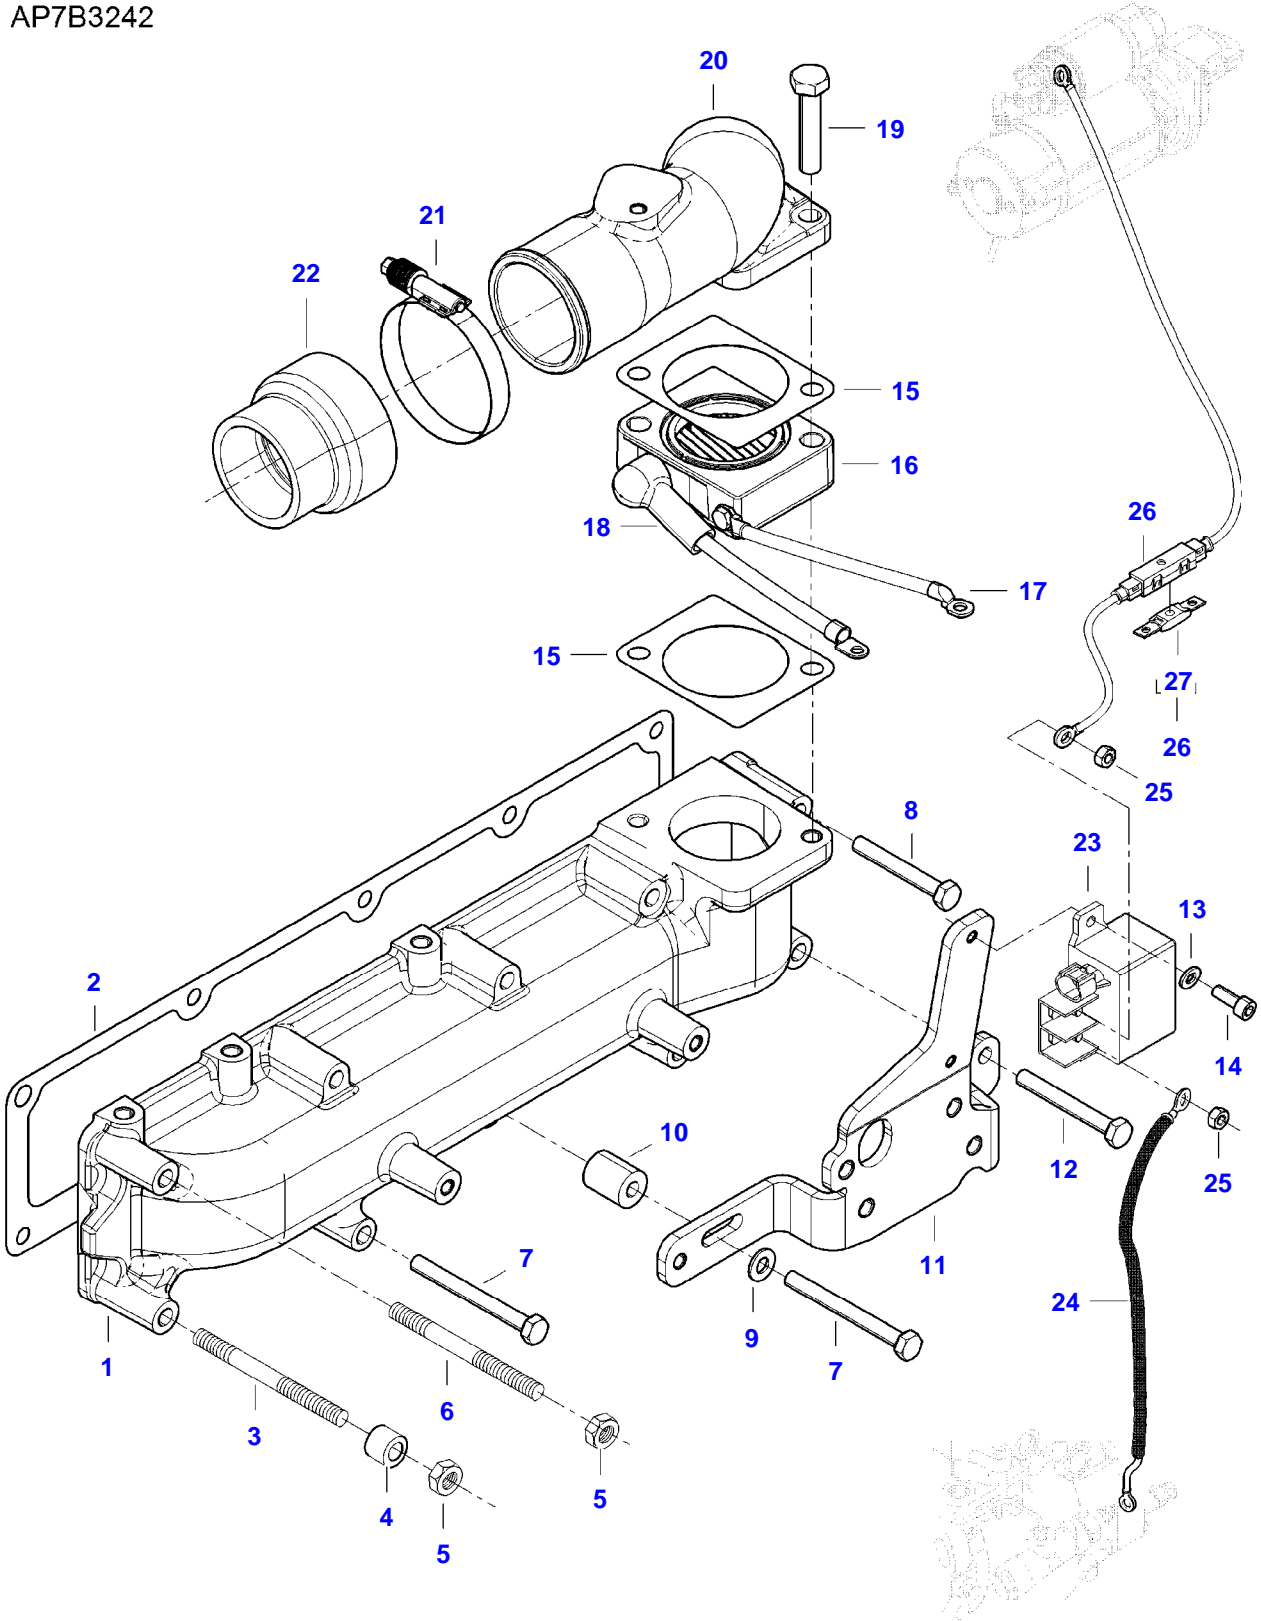

Item	Part Number	Qty	Description Comments
1	V837070461	1	VALVE ROCKER COVER
2	V519600602	1	NUT (1)
3	V836684766	1	SEALING WASHER (1)
4	V837070442	1	BREATHER CAP (1)
5	V836667459	1	GASKET (1)
6	V837070455	1	BREATHER (1)
7	V528801182	1	HEX CAP SCREW (1)
8	V836767244	1	VALVE ROCKER COVER GASKET [A]
9	V540801782	3	HEXAGON FLANGE BOLT
10	V614901030	4	O-RING [A]
11	V602078532	1	HOSE CLIP
12	V837070343	1	SPRING
13	V837070346	1	BREATHER HOSE
14	V836667033	1	STUD BOLT [A] INCLUDED IN CYLINDER HEAD GASKET KIT 1

A82 TRACTOR (A72-A92 SERIES)
AP7B3242

AP7B3242