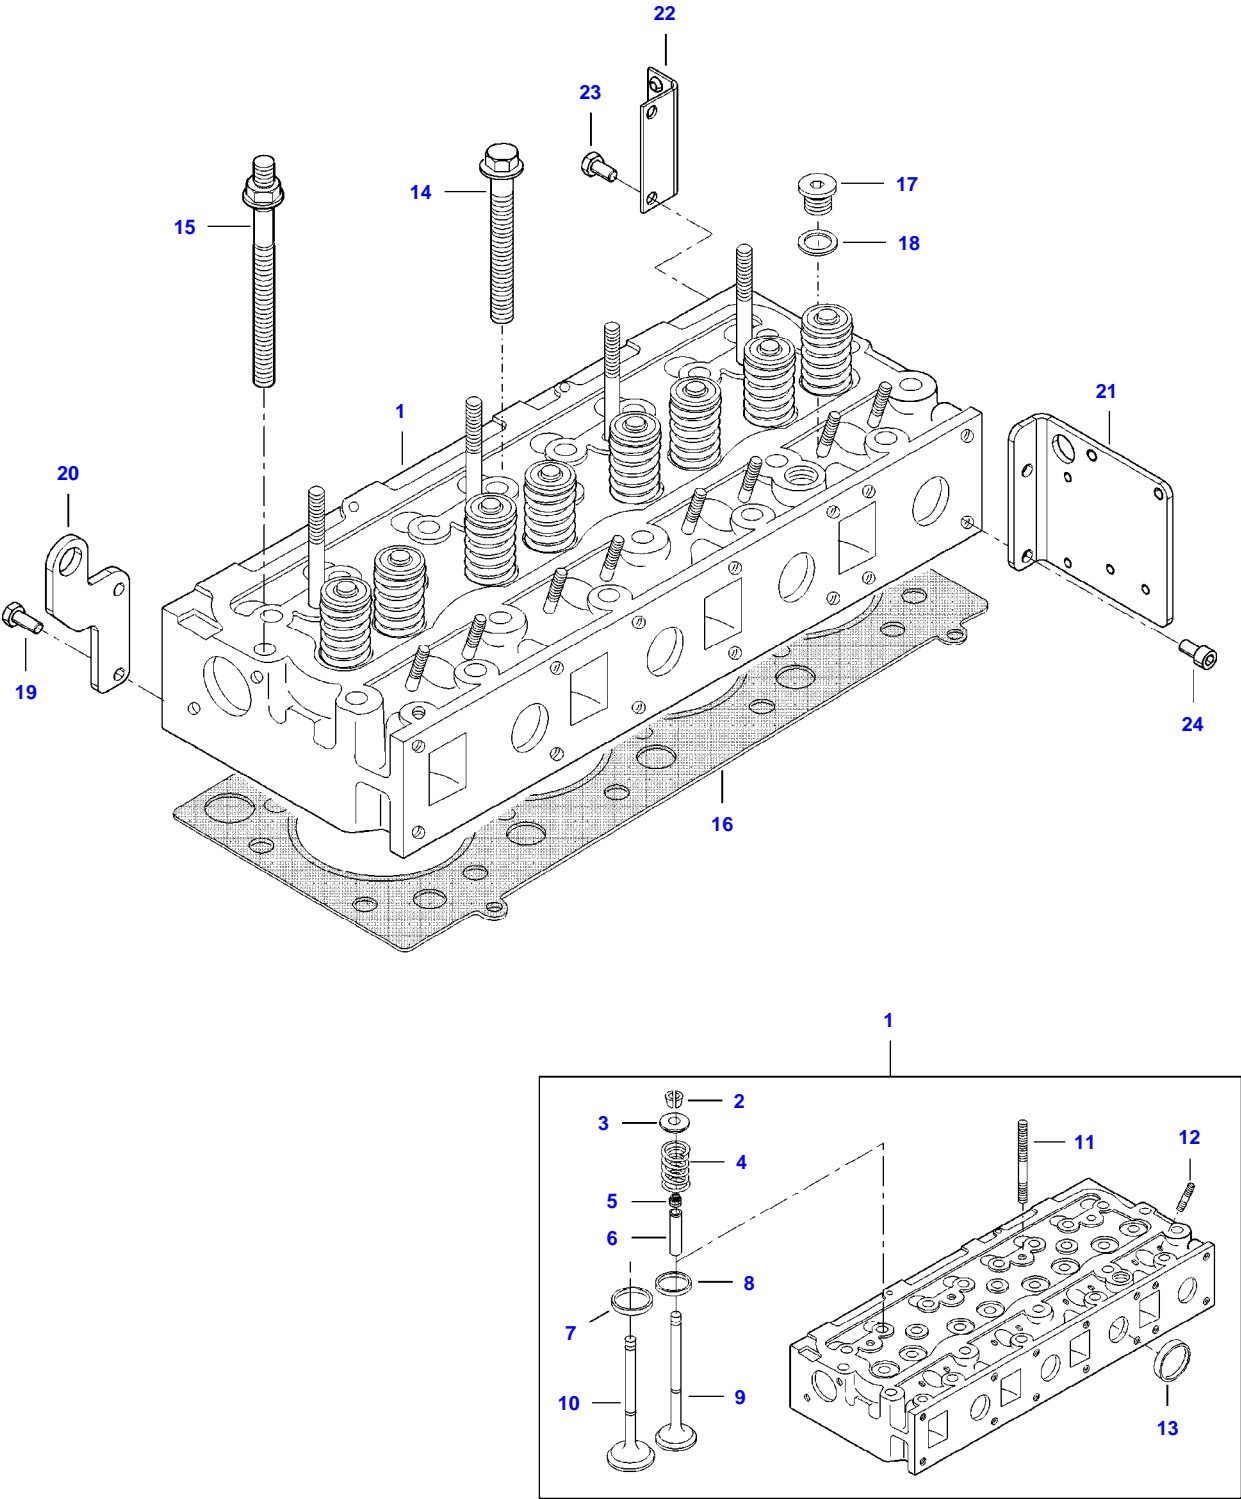

A82 TRACTOR (A72-A92 SERIES)
AP6B3240

AP6B3240

Item	Part Number	Qty	Description Comments
1	V836773288	1	CYLINDER HEAD
2	V836646382	16	COTTER (1)
3	V836646381	8	WASHER (1)
4	V837073405	8	VALVE SPRING (1)
5	V837073166	8	VALVE STEM GASKET (1)
6	V836673175	8	VALVE GUIDE (1)
7	V836647936	4	VALVE SEAT (1)
8	V836647600	4	VALVE SEAT (1)
9	V836646357	4	EXHAUST VALVE (1)
10	V836646356	4	INTAKE VALVE (1)
11	V546901900	4	STUD BOLT (1)
12	V546901435	8	STUD BOLT (1)
13	V836647942	8	CUP PLUG (1)
14	V837069025	17	CYLINDER HEAD BOLT
15	V837073571	5	CYLINDER HEAD BOLT
16	V837084524	1	CYLINDER HEAD GASKET [A]
17	V640325018	1	PLUG
18	V615881822	1	SEALING WASHER [A]
19	V528801802	2	HEX CAP SCREW
20	V836673329	1	LIFT EYE
21	V836667397	1	BRACKET
22	V836659278	1	BRACKET
23	V528801782	2	HEX CAP SCREW
24	V581705000	2	HEX SOCKET SCREW

[A] INCLUDED IN CYLINDER HEAD GASKET KIT 1