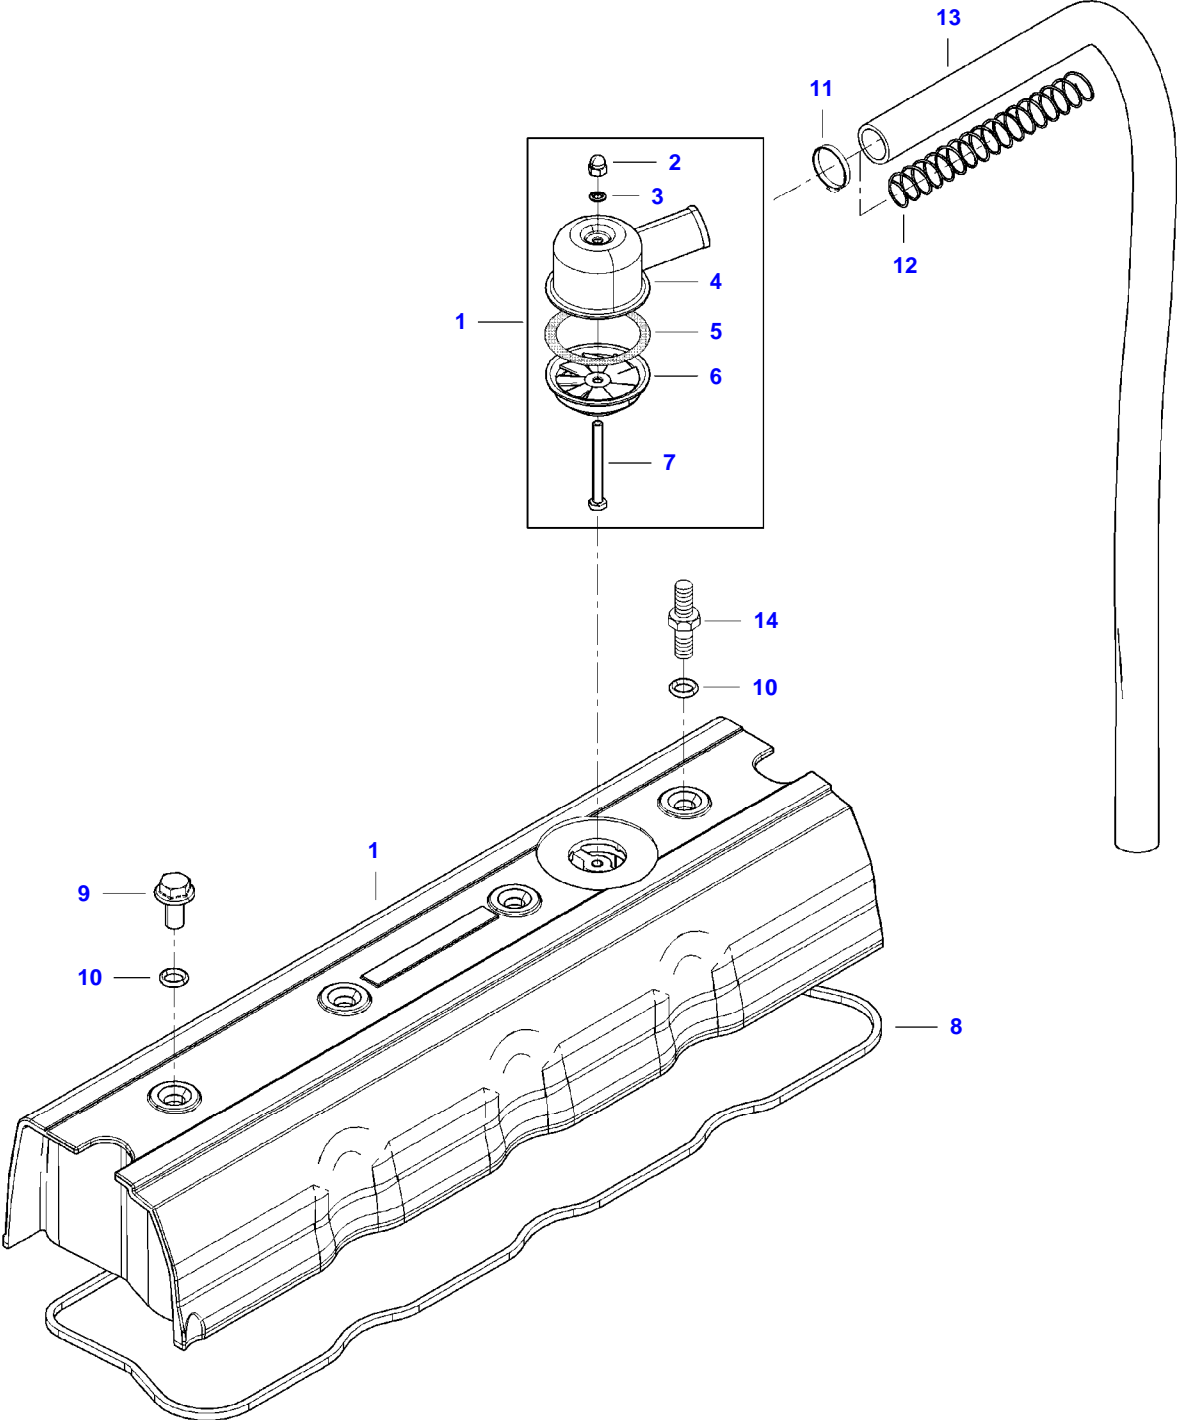

A82 TRACTOR (A72-A92 SERIES)
AP35B3241

AP35B3241

Item	Part Number	Qty	Description Comments
1	V837070461	1	VALVE ROCKER COVER
2	V519600602	1	NUT (1)
3	V836684766	1	SEALING WASHER (1)
4	V837070442	1	BREATHER CAP (1)
5	V836667459	1	GASKET (1)
6	V837070455	1	BREATHER (1)
7	V528801182	1	HEX CAP SCREW (1)
8	V836767244	1	VALVE ROCKER COVER GASKET [A]
9	V540801782	3	HEXAGON FLANGE BOLT
10	V614901030	4	O-RING [A]
11	V602078532	1	HOSE CLIP
12	V837070343	1	SPRING
13	V837070346	1	BREATHER HOSE
14	V836667033	1	STUD BOLT [A] INCLUDED IN CYLINDER HEAD GASKET KIT 1