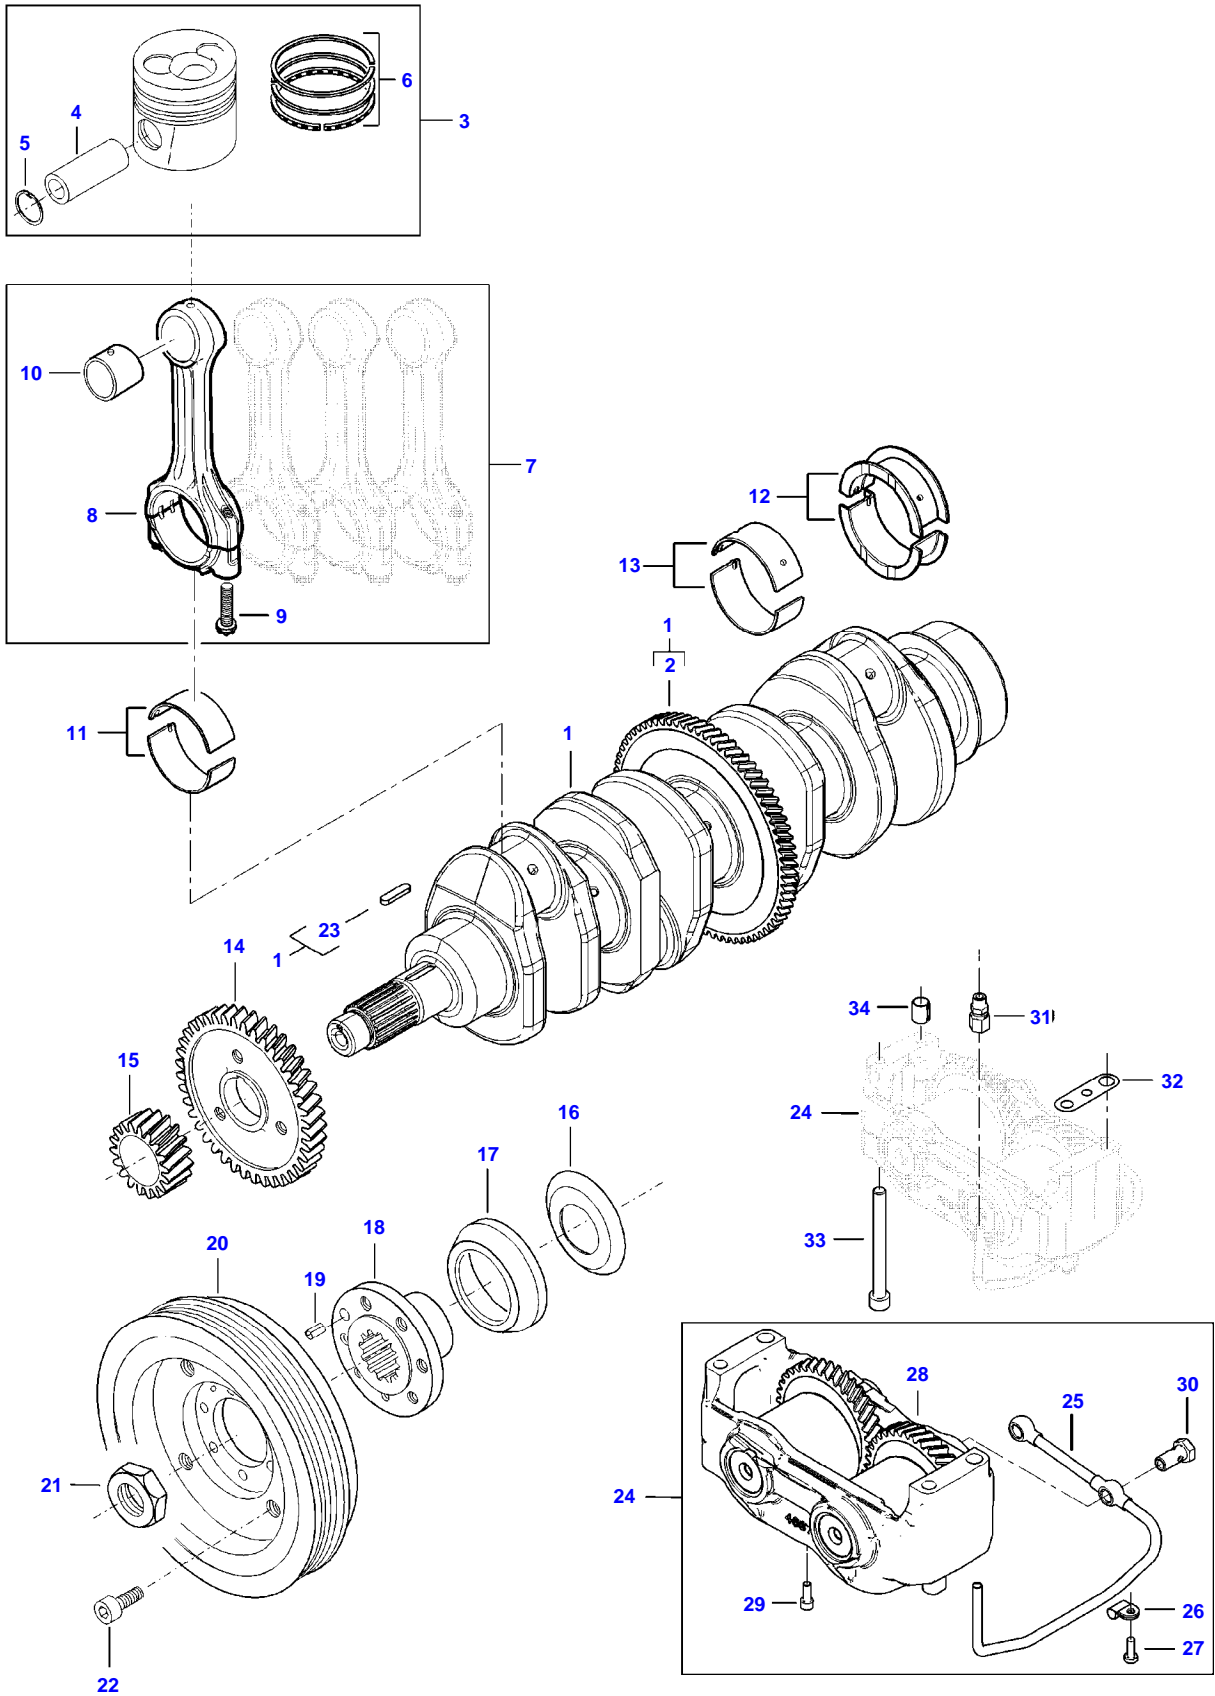

[B] INCLUDED IN COMPLETE ENGINE GASKET KIT 2

A82L TRACTOR (A72-A92 SERIES)
AP3B3238

AP3B3238

Item	Part Number	Qty	Description Comments
1	V836752443	1	FLYWHEEL HOUSING
2	V837091172	1	CRANKSHAFT SEAL [B]
3	V581705440	2	HEX SOCKET SCREW
4	V500951202	6	SPRING WASHER
5	V528702220	14	HEX CAP SCREW
6	V581705030	6	HEX SOCKET SCREW
7	V836007572	1	RUBBER PLUG
8	V836859311	1	PLUG
9	V598359850	2	PIN
10	V546801810	3	STUD BOLT
11	V504601002	3	NUT
12	V836538043	1	FLYWHEEL
13	V836117970	1	STARTER RING (12)
14	V836659527	1	GUIDE SLEEVE
15	V500951002	3	SPRING WASHER
16		1	

SEE PAGE 01-0018

[B] INCLUDED IN COMPLETE ENGINE GASKET KIT 2

A82L TRACTOR (A72-A92 SERIES)
AP4B3239

AP4B3239

Item	Part Number	Qty	Description Comments	Technical Specification
1	V837074344	1	CRANKSHAFT	
2	V836124524	1	GEAR (1)	
3	V836666103	4	PISTON	
4		4	(3)	
5		8	(3)	
6	V836640078	4	PISTON RING KIT (3)	
7	V836740859	1	CONNECTING ROD KIT	
8		4	(7)	
9	V836864141	8	CONNECTING ROD BOLT (7)	
10	V836110646	4	BEARING BUSH (7)	STD
11	V836179781	4	CONROD BEARING	STD
12	V836655514	4	MAIN BEARING	
13	V836679154	1	MAIN BEARING	
14	V836119550	1	GEAR,CRANKSHAFT	
15	V836122840	1	GEAR,CRANKSHAFT	
16	V836129781	1	RING	
17	V836136271	1	SHIELD	
18	V836846463	1	CRANKSHAFT HUB	
19	V595953360	1	PIN	
20	ACW3407790	1	CRANKSHAFT PULLEY	
21	V836647310	1	CRANKSHAFT NUT	
22	V581804602	6	HEX SOCKET SCREW	
23	V836122861	1	KEY (1)	
24	V837084821	1	COUNTERWEIGHT	
25	V836747478	1	OIL PIPE (24)	
26	V602071608	1	RETAINER CLAMP (24)	
27	V528801062	1	HEX CAP SCREW (24)	
28		1	(24)	
29	V581804182	2	HEX SOCKET SCREW (24)	
30	ACW2388530	2	BANJO BOLT (24)	
31	V641016008	1	STRAIGHT FITTING	
32	V836119920		SHIM	
33	V581805172	4	HEX SOCKET SCREW	
34	V598359850	2	PIN	