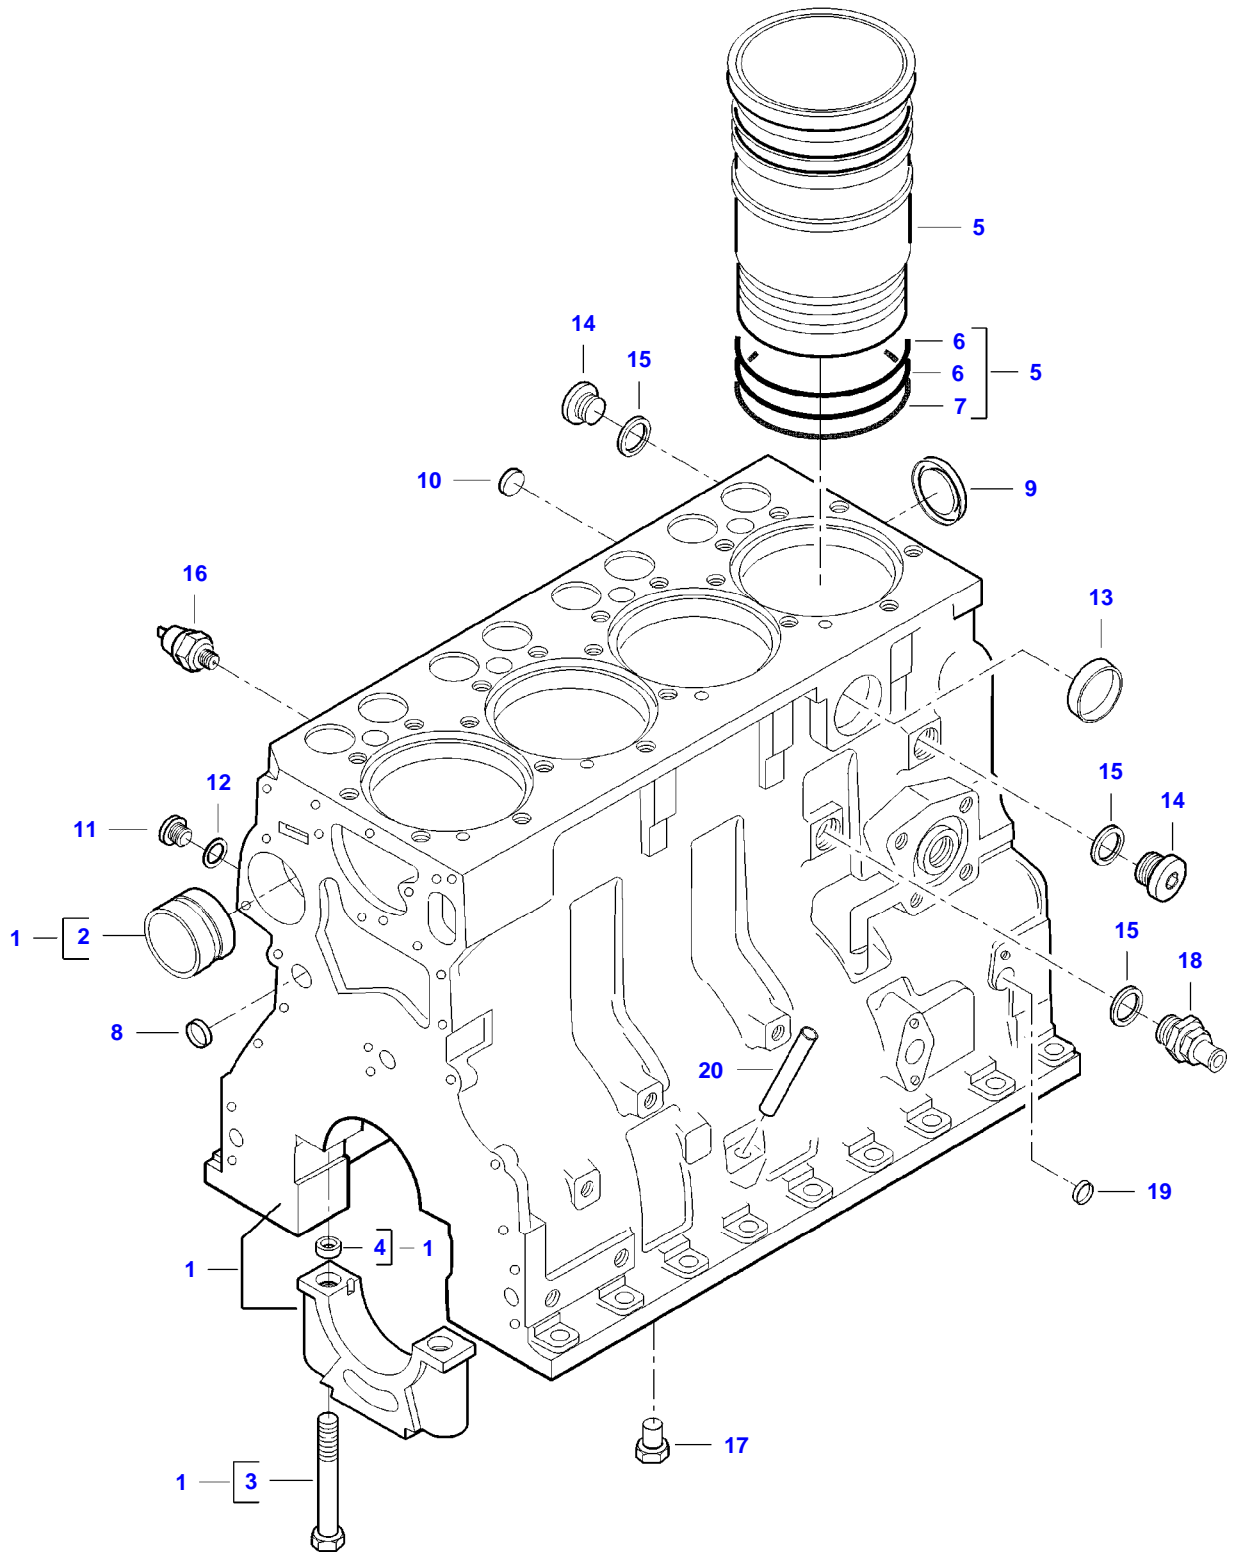

A82L TRACTOR (A72-A92 SERIES)
AP1B3249

AP1B3249

Item	Part Number	Qty	Description Comments	Technical Specification
1	V836773437	1	CYLINDER BLOCK	
2	V836866069	1	CAMSHAFT BEARING BUSHING (1)	
3	V835329030	10	HEX CAP SCREW (1)	
4	V836214478	8	GUIDE SLEEVE (1)	
5	V836673191	4	LINER	D108 MM STD
6	V836647502	8	CYLINDER LINER O-RING (5) [B]	
7	V836647503	4	CYLINDER LINER O-RING (5) [B]	
8	V640016016	4	CUP PLUG	
9	V836529872	1	PLUG	
10	V640016018	2	CUP PLUG	
11	V640325110	4	SCREW PLUG	
12	V615871016	4	SEALING WASHER [B]	
13	V837070396	1	ENGINE BLOCK HEATER	
14	V640325018	2	PLUG	
15	V615881822	4	SEALING WASHER [B]	
16	V887283760	1	PRESSURE SWITCH	
17	V640045112	4	PLUG	
18	V836664377	1	DRAIN VALVE	
19	V640016020	1	CUP PLUG	
20	V836666910	1	OIL DIPSTICK GUIDE PIPE [B] INCLUDED IN COMPLETE ENGINE GASKET KIT 2	

A82L TRACTOR (A72-A92 SERIES)
AP1B3236

AP1B3236

Item	Part Number	Qty	Description Comments	Technical Specification
1	V836773437	1	CYLINDER BLOCK	
2	V836866069	1	CAMSHAFT BEARING BUSHING (1)	
3	V835329030	10	HEX CAP SCREW (1)	
4	V836214478	8	GUIDE SLEEVE (1)	
5	V836673191	4	LINER	D108 MM STD
6	V836647502	8	CYLINDER LINER O-RING (5) [B]	
7	V836647503	4	CYLINDER LINER O-RING (5) [B]	
8	V640016016	4	CUP PLUG	
9	V836529872	1	PLUG	
10	V640016018	2	CUP PLUG	
11	V640325110	4	SCREW PLUG	
12	V615871016	4	SEALING WASHER [B]	
13	V640016040	1	CUP PLUG	
14	V640325018	2	PLUG	
15	V615881822	4	SEALING WASHER [B]	
16	V887283760	1	PRESSURE SWITCH	
17	V640045112	4	PLUG	
18	V836664377	1	DRAIN VALVE	
19	V640016020	1	CUP PLUG	
20	V836666910	1	OIL DIPSTICK GUIDE PIPE [B] INCLUDED IN COMPLETE ENGINE GASKET KIT 2	