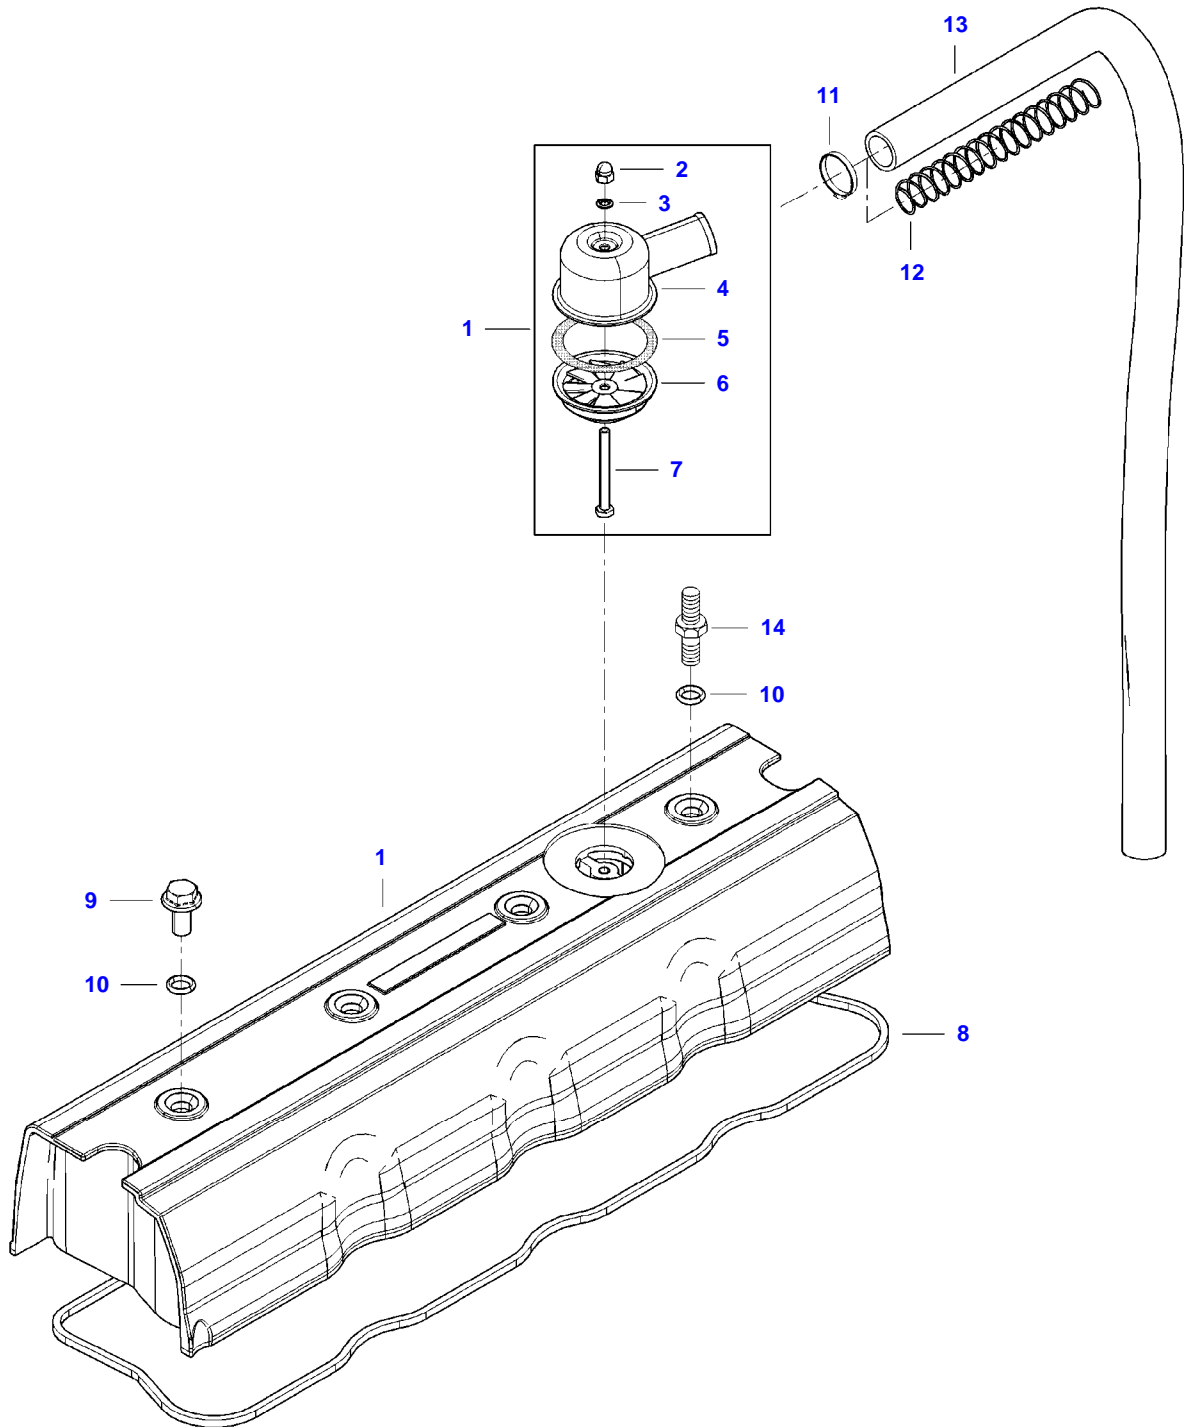

Item	Part Number	Qty	Description Comments
1	V836773288	1	CYLINDER HEAD
2	V836646382	16	COTTER (1)
3	V836646381	8	WASHER (1)
4	V837073405	8	VALVE SPRING (1)
5	V837073166	8	VALVE STEM GASKET (1)
6	V836673175	8	VALVE GUIDE (1)
7	V836647936	4	VALVE SEAT (1)
8	V836647600	4	VALVE SEAT (1)
9	V836646357	4	EXHAUST VALVE (1)
10	V836646356	4	INTAKE VALVE (1)
11	V546901900	4	STUD BOLT (1)
12	V546901435	8	STUD BOLT (1)
13	V836647942	8	CUP PLUG (1)
14	V837069025	17	CYLINDER HEAD BOLT
15	V837073571	5	CYLINDER HEAD BOLT
16	V837084524	1	CYLINDER HEAD GASKET [A]
17	V640325018	1	PLUG
18	V615881822	1	SEALING WASHER [A]
19	V528801802	2	HEX CAP SCREW
20	V836673329	1	LIFT EYE
21	V836667397	1	BRACKET
22	V836659278	1	BRACKET
23	V528801782	2	HEX CAP SCREW
24	V581705000	2	HEX SOCKET SCREW

[A] INCLUDED IN CYLINDER HEAD GASKET KIT 1

A82L TRACTOR (A72-A92 SERIES)
AP35B3241

AP35B3241