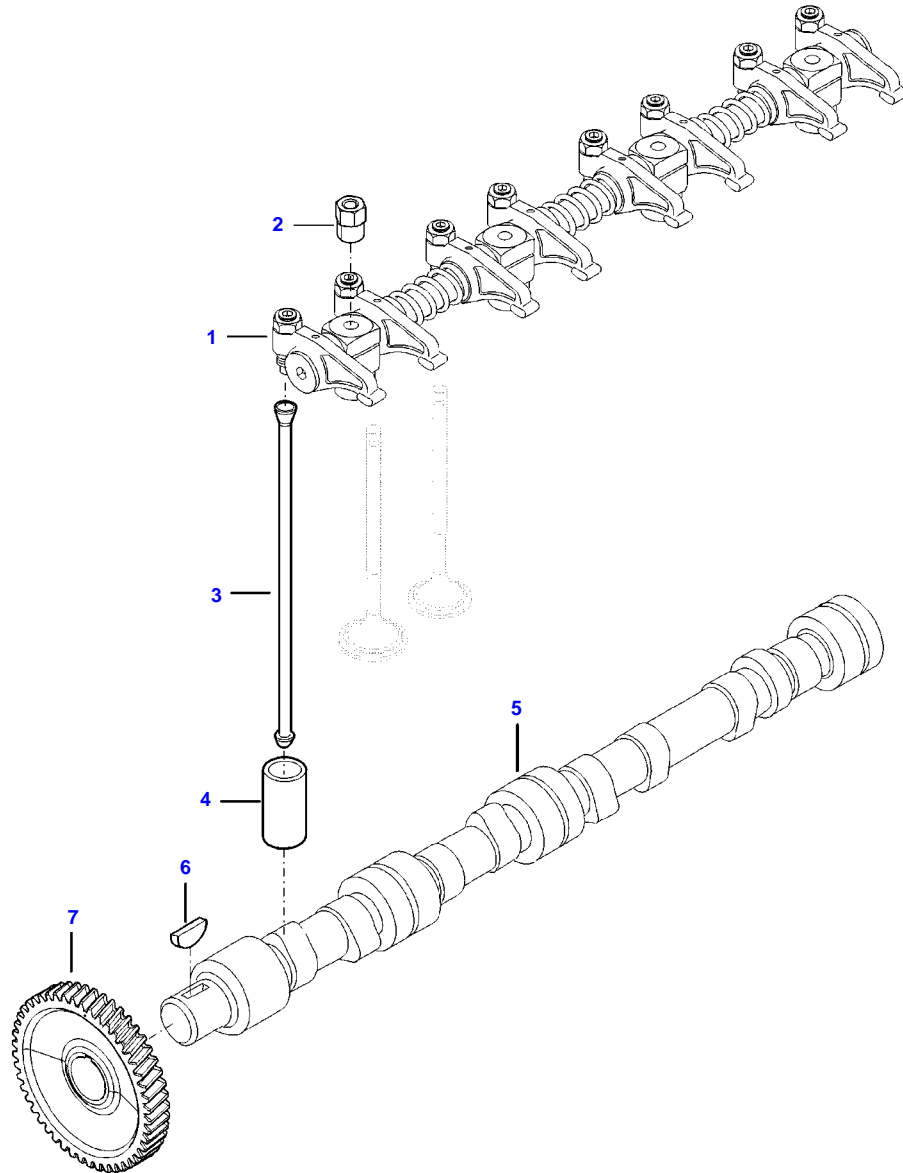

[B] INCLUDED IN COMPLETE ENGINE GASKET KIT 2

A82L TRACTOR (A72-A92 SERIES)
AP3B3238

AP3B3238

Item	Part Number	Qty	Description Comments
1	V836752443	1	FLYWHEEL HOUSING
2	V837091172	1	CRANKSHAFT SEAL [B]
3	V581705440	2	HEX SOCKET SCREW
4	V500951202	6	SPRING WASHER
5	V528702220	14	HEX CAP SCREW
6	V581705030	6	HEX SOCKET SCREW
7	V836007572	1	RUBBER PLUG
8	V836859311	1	PLUG
9	V598359850	2	PIN
10	V546801810	3	STUD BOLT
11	V504601002	3	NUT
12	V836538043	1	FLYWHEEL
13	V836117970	1	STARTER RING (12)
14	V836659527	1	GUIDE SLEEVE
15	V500951002	3	SPRING WASHER
16		1	

SEE PAGE 01-0018

[B] INCLUDED IN COMPLETE ENGINE GASKET KIT 2

A82L TRACTOR (A72-A92 SERIES)
AP4B3239

AP4B3239

Item	Part Number	Qty	Description Comments	Technical Specification
1	V837074344	1	CRANKSHAFT	
2	V836124524	1	GEAR (1)	
3	V836666103	4	PISTON	
4		4	(3)	
5		8	(3)	
6	V836640078	4	PISTON RING KIT (3)	
7	V836740859	1	CONNECTING ROD KIT	
8		4	(7)	
9	V836864141	8	CONNECTING ROD BOLT (7)	
10	V836110646	4	BEARING BUSH (7)	STD
11	V836179781	4	CONROD BEARING	STD
12	V836655514	4	MAIN BEARING	
13	V836679154	1	MAIN BEARING	
14	V836119550	1	GEAR,CRANKSHAFT	
15	V836122840	1	GEAR,CRANKSHAFT	
16	V836129781	1	RING	
17	V836136271	1	SHIELD	
18	V836846463	1	CRANKSHAFT HUB	
19	V595953360	1	PIN	
20	ACW3407790	1	CRANKSHAFT PULLEY	
21	V836647310	1	CRANKSHAFT NUT	
22	V581804602	6	HEX SOCKET SCREW	
23	V836122861	1	KEY (1)	
24	V837084821	1	COUNTERWEIGHT	
25	V836747478	1	OIL PIPE (24)	
26	V602071608	1	RETAINER CLAMP (24)	
27	V528801062	1	HEX CAP SCREW (24)	
28		1	(24)	
29	V581804182	2	HEX SOCKET SCREW (24)	
30	ACW2388530	2	BANJO BOLT (24)	
31	V641016008	1	STRAIGHT FITTING	
32	V836119920		SHIM	
33	V581805172	4	HEX SOCKET SCREW	
34	V598359850	2	PIN	

A82L TRACTOR (A72-A92 SERIES)
AP5C2102

AP5C2102

Item	Part Number	Qty	Description Comments
1	V836767044	1	ROCKER SHAFT ASM
2	V836655406	4	SLEEVE NUT
3	V837084414	8	PUSHROD
4	V836014264	8	TAPPET
5	V836773053	1	CAMSHAFT
6	V603305760	1	WOODRUFF KEY
7	V836646389	1	GEAR,CAMSHAFT