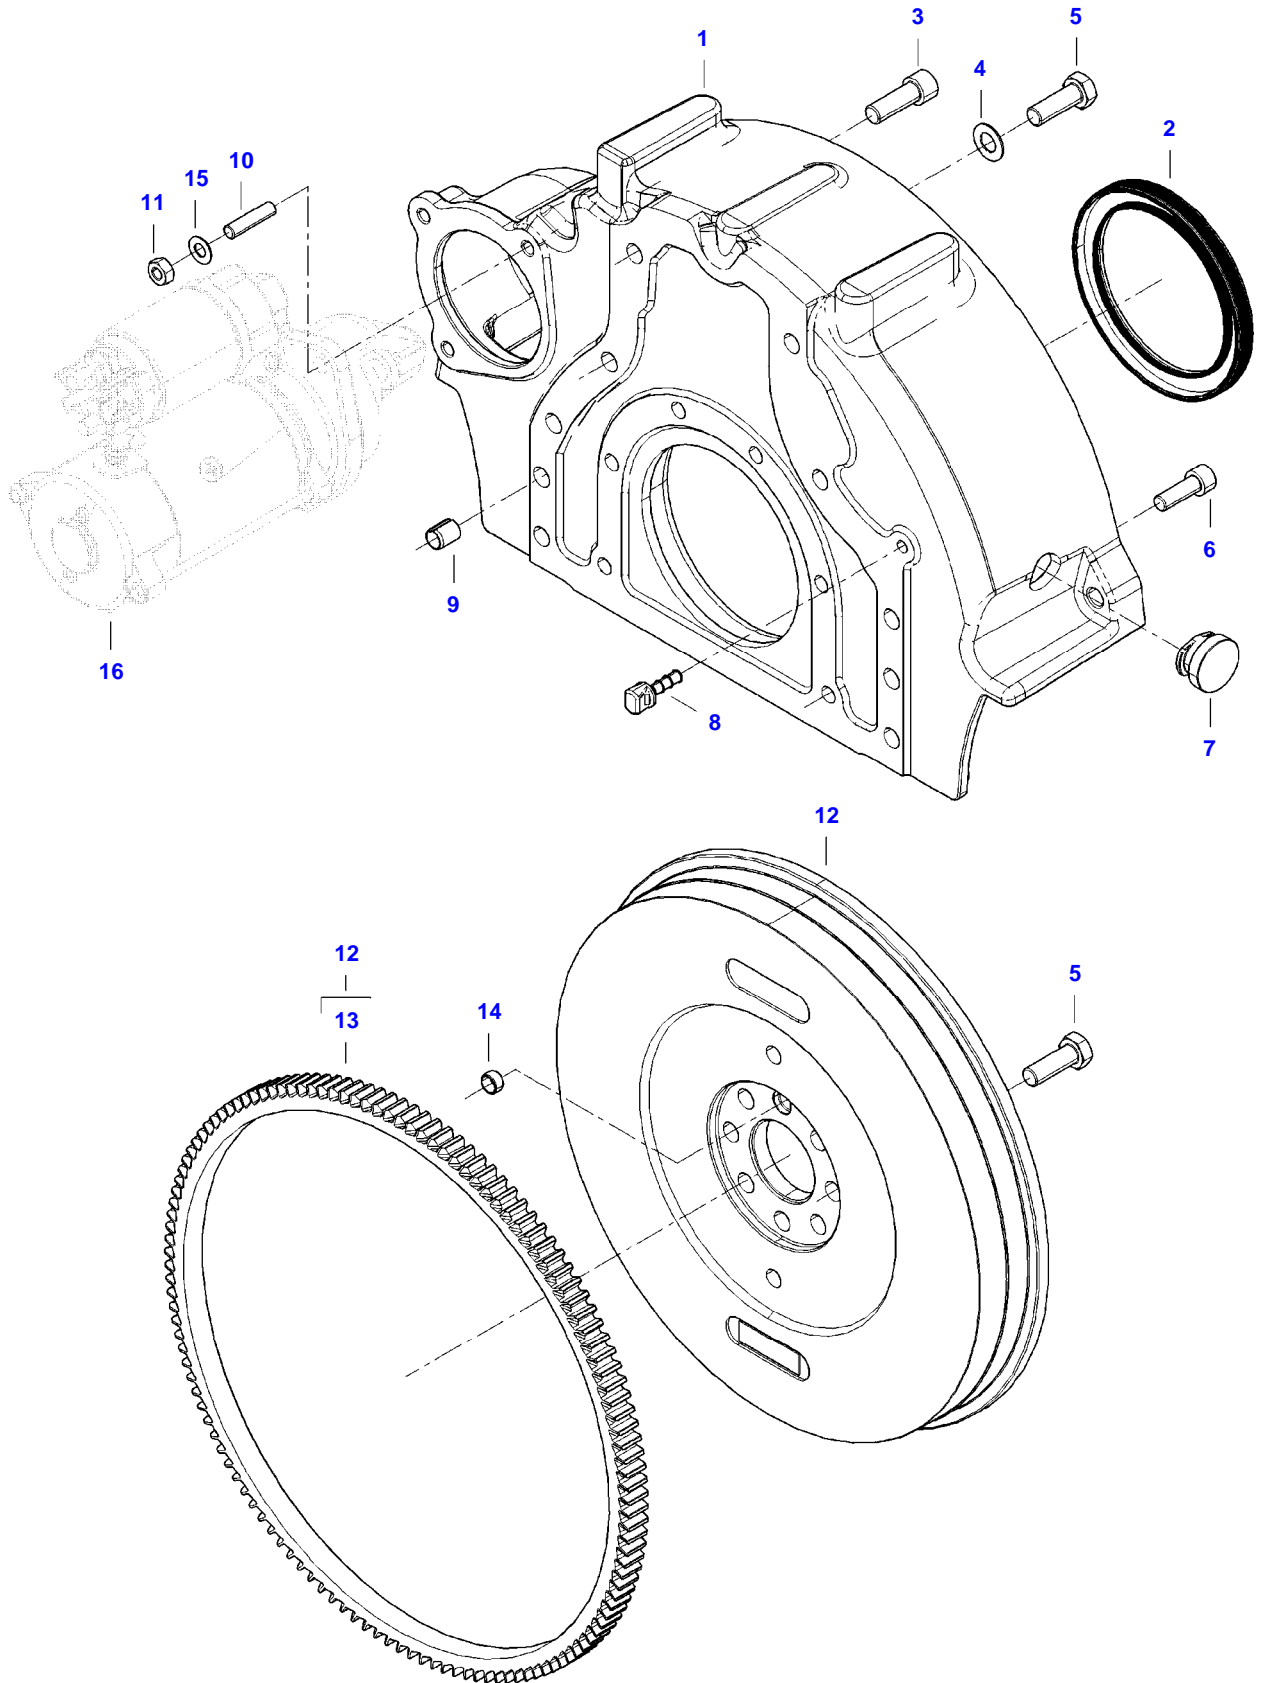

A82L TRACTOR (A72-A92 SERIES)
AP3B3238

AP3B3238

Item	Part Number	Qty	Description Comments
1	V836752443	1	FLYWHEEL HOUSING
2	V837091172	1	CRANKSHAFT SEAL [B]
3	V581705440	2	HEX SOCKET SCREW
4	V500951202	6	SPRING WASHER
5	V528702220	14	HEX CAP SCREW
6	V581705030	6	HEX SOCKET SCREW
7	V836007572	1	RUBBER PLUG
8	V836859311	1	PLUG
9	V598359850	2	PIN
10	V546801810	3	STUD BOLT
11	V504601002	3	NUT
12	V836538043	1	FLYWHEEL
13	V836117970	1	STARTER RING (12)
14	V836659527	1	GUIDE SLEEVE
15	V500951002	3	SPRING WASHER
16		1	

SEE PAGE 01-0018

[B] INCLUDED IN COMPLETE ENGINE GASKET KIT 2