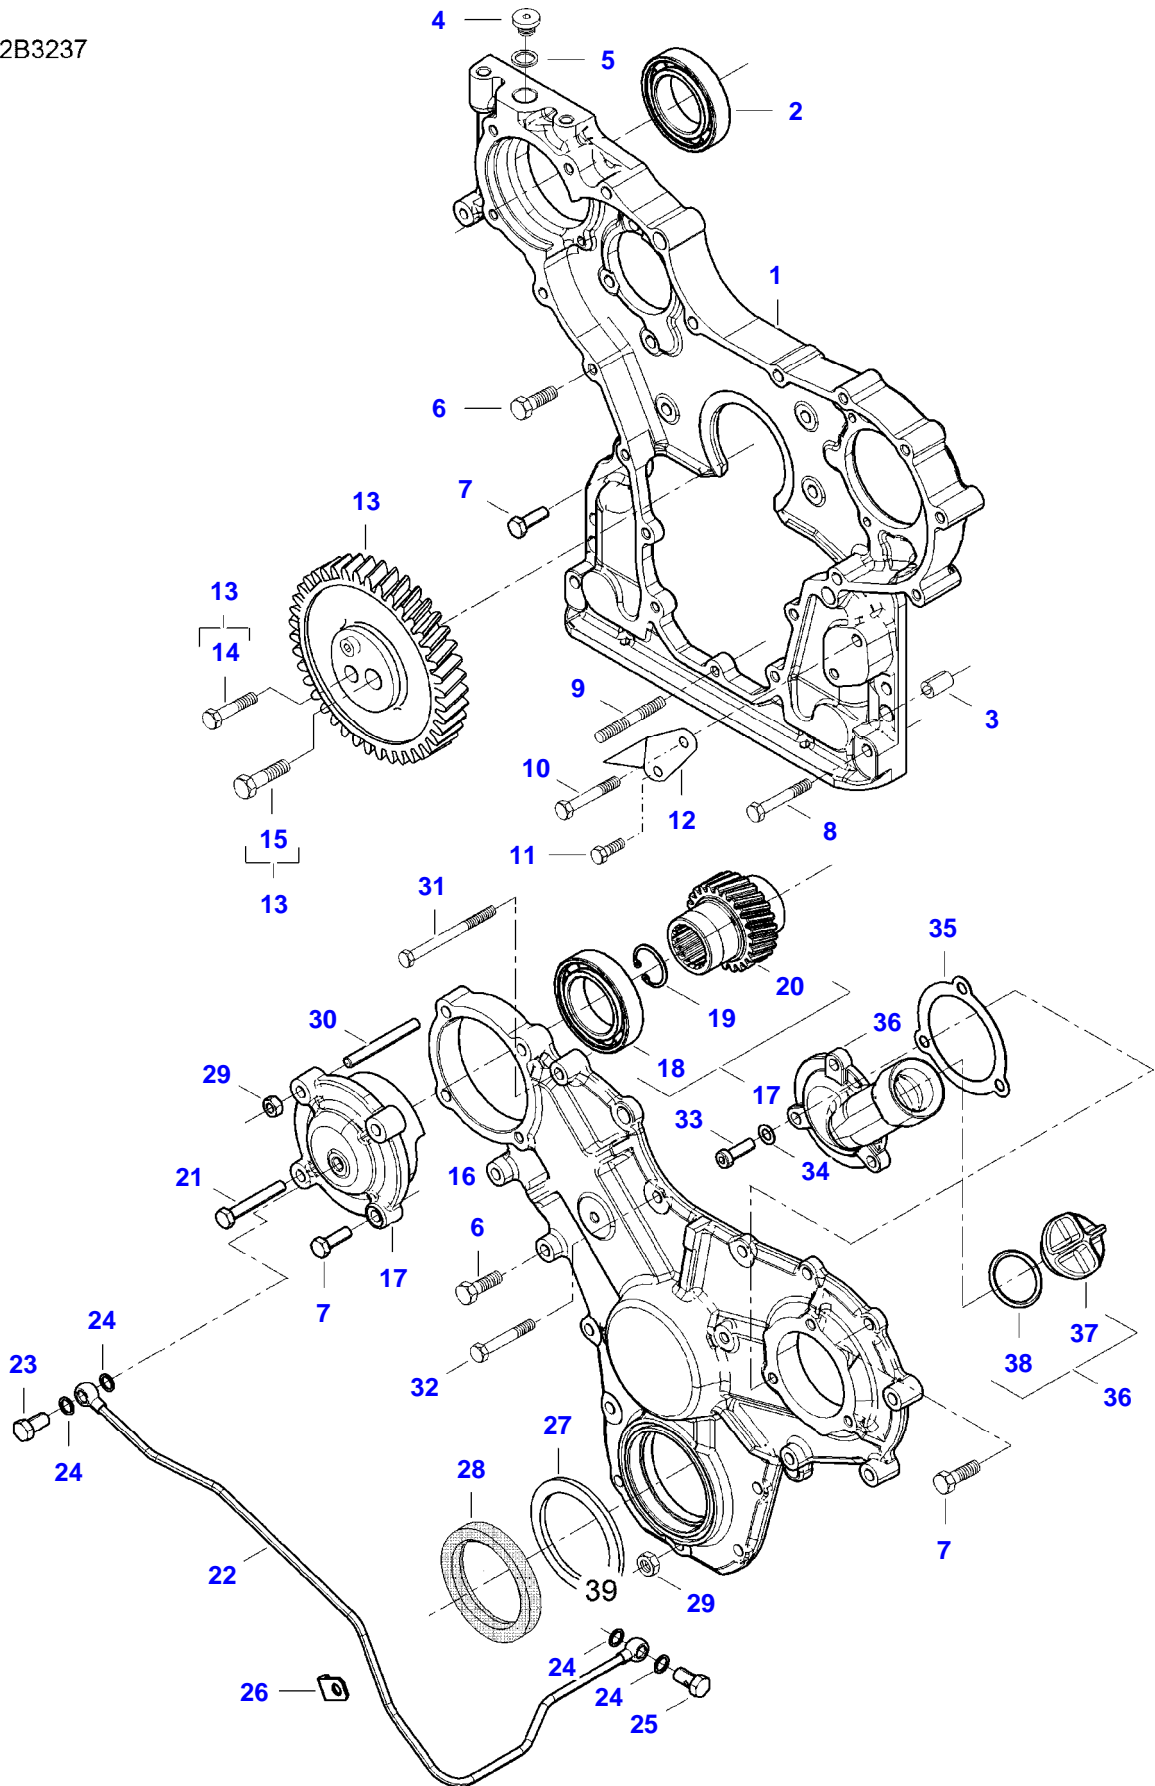

A82L TRACTOR (A72-A92 SERIES)
AP2B3237

AP2B3237

Item	Part Number	Qty	Description Comments
1	V836667948	1	TIMING GEAR CASE
2	V610060096	1	BALL BEARING
3	V598359850	4	PIN
4	V640325018	1	PLUG
5	V615881822	1	SEALING WASHER [B]
6	V528801422	2	HEX CAP SCREW
7	V528801402	18	HEX CAP SCREW
8	V529801442	2	HEX CAP SCREW
9	V546801380	5	STUD BOLT
10	V529801910	1	HEX CAP SCREW
11	V528801362	1	HEX CAP SCREW
12	V836655720	1	TIMING MARK INDICATOR
13	V836673332	1	IDLER GEAR
14	V529801910	1	HEX CAP SCREW (13)
15	V529902720	1	HEX CAP SCREW (13)
16	V836647575	1	GEAR HOUSING FRONT COVER
17	V836666028	1	DRIVE
18	V610060096	1	BALL BEARING (17)
19	V617330031	1	LOCK RING (17)
20	V836122843	1	SHAFT (17)
21	V529801462	2	HEX CAP SCREW
22	V836673122	1	OIL PIPE
23	V836664212	1	BANJO BOLT
24	V615871014	4	SEALING WASHER [B]
25	V640435006	1	BANJO BOLT
26	V836009683	1	RETAINER CLAMP
27	V836129782	1	COVER
28	V836673387	1	SHAFT SEAL
29	V504800800	4	NUT
30	V546801470	1	STUD BOLT
31	V529801502	2	HEX CAP SCREW
32	V529801472	3	HEX CAP SCREW
33	V577904620	3	HEX SOCKET SCREW
34	V500950802	3	SPRING WASHER
35	V836129946	1	GASKET [B]
36	V837086441	1	ENGINE OIL FILL PIPE
37	V836017927	1	CAP (36)
38	V614603540	1	O-RING (36) [B]

[B] INCLUDED IN COMPLETE ENGINE GASKET KIT 2