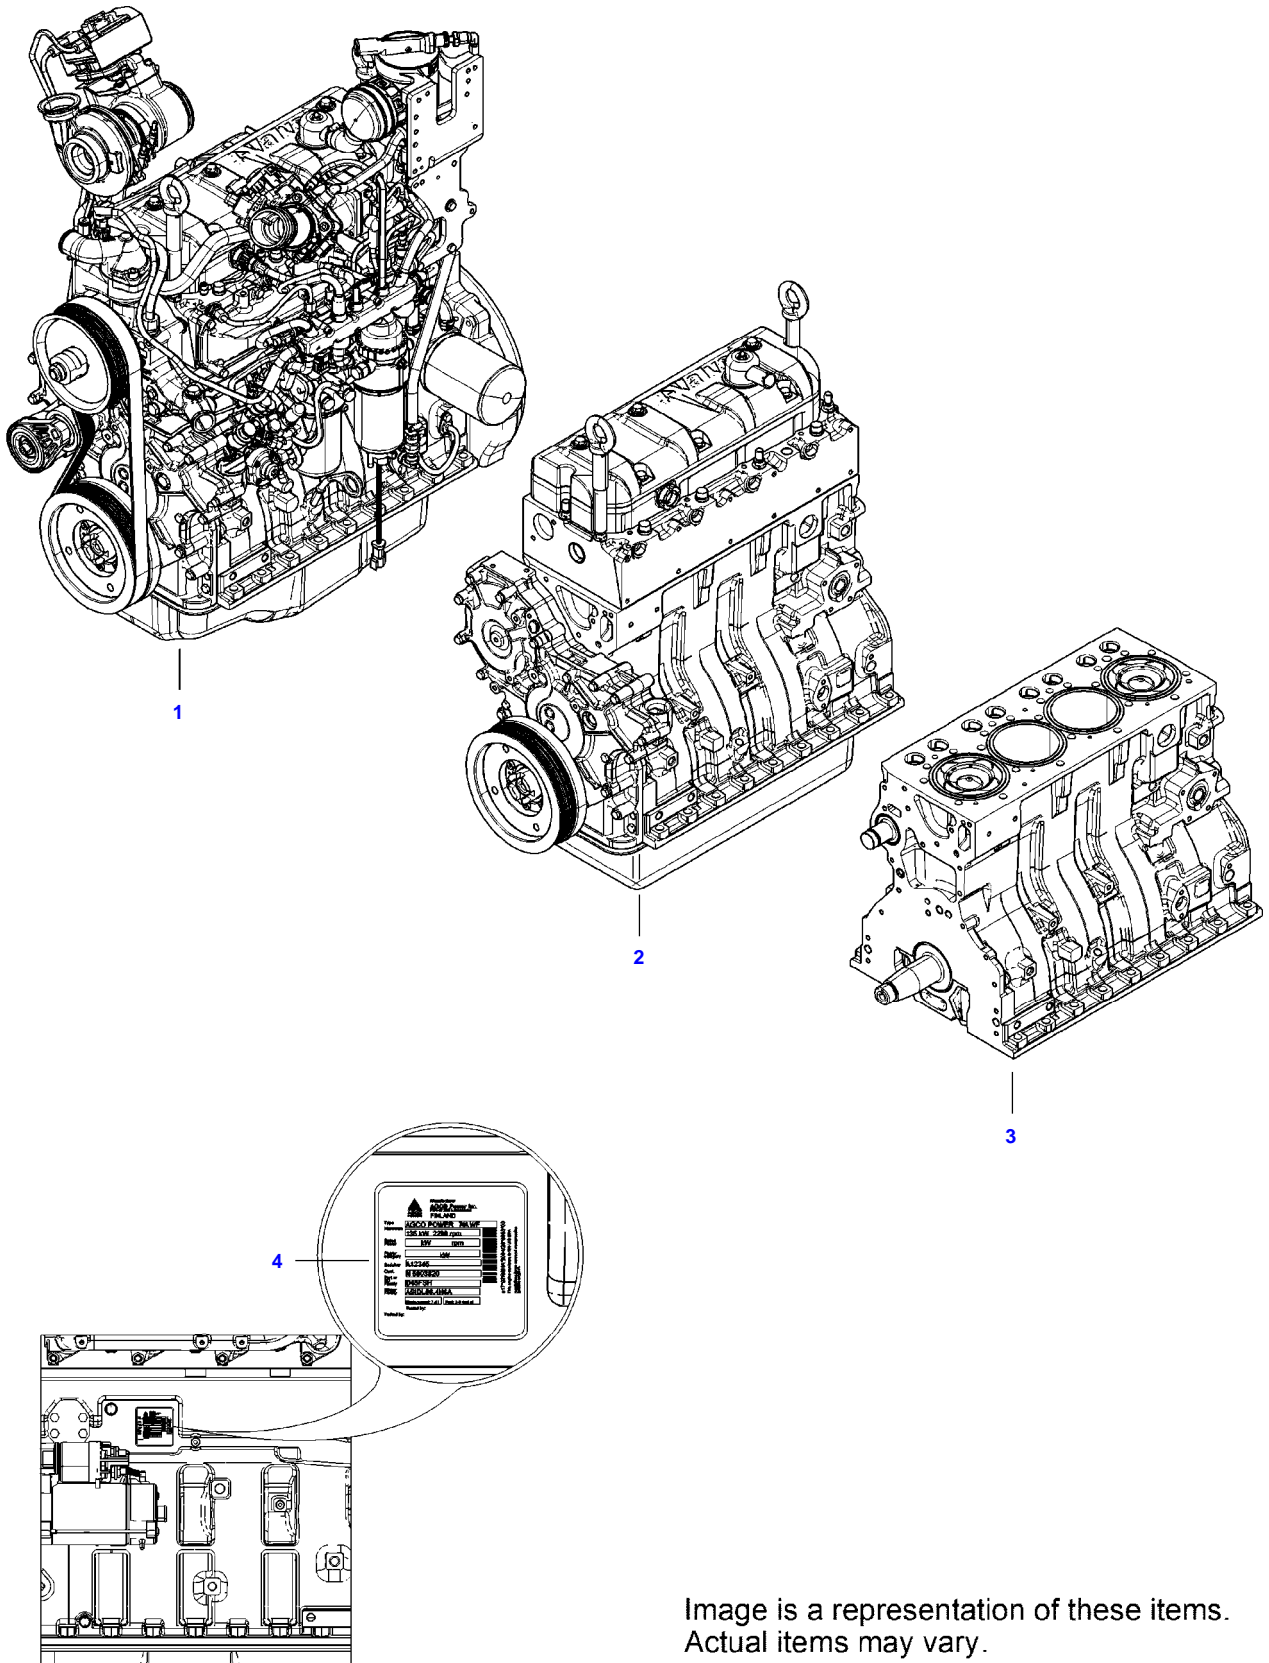

A82L TRACTOR (A72-A92 SERIES)
 AP_ENGAS_4CYL

Image is a representation of these items.
 Actual items may vary.

Item	Part Number	Qty	Description Comments	Technical Specification
1	V832676306	1	ENGINE	44 DTA
2	V862676306V	1	ENGINE	44 DTA
3	V862676306X	1	ENGINE	44 DTA
4	V837079921	1	LABEL ENGINE TYPE PLATE	

A82L TRACTOR (A72-A92 SERIES)
AP1B3249

AP1B3249

Item	Part Number	Qty	Description Comments	Technical Specification
1	V836773437	1	CYLINDER BLOCK	
2	V836866069	1	CAMSHAFT BEARING BUSHING (1)	
3	V835329030	10	HEX CAP SCREW (1)	
4	V836214478	8	GUIDE SLEEVE (1)	
5	V836673191	4	LINER	D108 MM STD
6	V836647502	8	CYLINDER LINER O-RING (5) [B]	
7	V836647503	4	CYLINDER LINER O-RING (5) [B]	
8	V640016016	4	CUP PLUG	
9	V836529872	1	PLUG	
10	V640016018	2	CUP PLUG	
11	V640325110	4	SCREW PLUG	
12	V615871016	4	SEALING WASHER [B]	
13	V837070396	1	ENGINE BLOCK HEATER	
14	V640325018	2	PLUG	
15	V615881822	4	SEALING WASHER [B]	
16	V887283760	1	PRESSURE SWITCH	
17	V640045112	4	PLUG	
18	V836664377	1	DRAIN VALVE	
19	V640016020	1	CUP PLUG	
20	V836666910	1	OIL DIPSTICK GUIDE PIPE [B] INCLUDED IN COMPLETE ENGINE GASKET KIT 2	

A82L TRACTOR (A72-A92 SERIES)
AP1B3236

AP1B3236

Item	Part Number	Qty	Description Comments	Technical Specification
1	V836773437	1	CYLINDER BLOCK	
2	V836866069	1	CAMSHAFT BEARING BUSHING (1)	
3	V835329030	10	HEX CAP SCREW (1)	
4	V836214478	8	GUIDE SLEEVE (1)	
5	V836673191	4	LINER	D108 MM STD
6	V836647502	8	CYLINDER LINER O-RING (5) [B]	
7	V836647503	4	CYLINDER LINER O-RING (5) [B]	
8	V640016016	4	CUP PLUG	
9	V836529872	1	PLUG	
10	V640016018	2	CUP PLUG	
11	V640325110	4	SCREW PLUG	
12	V615871016	4	SEALING WASHER [B]	
13	V640016040	1	CUP PLUG	
14	V640325018	2	PLUG	
15	V615881822	4	SEALING WASHER [B]	
16	V887283760	1	PRESSURE SWITCH	
17	V640045112	4	PLUG	
18	V836664377	1	DRAIN VALVE	
19	V640016020	1	CUP PLUG	
20	V836666910	1	OIL DIPSTICK GUIDE PIPE [B] INCLUDED IN COMPLETE ENGINE GASKET KIT 2	