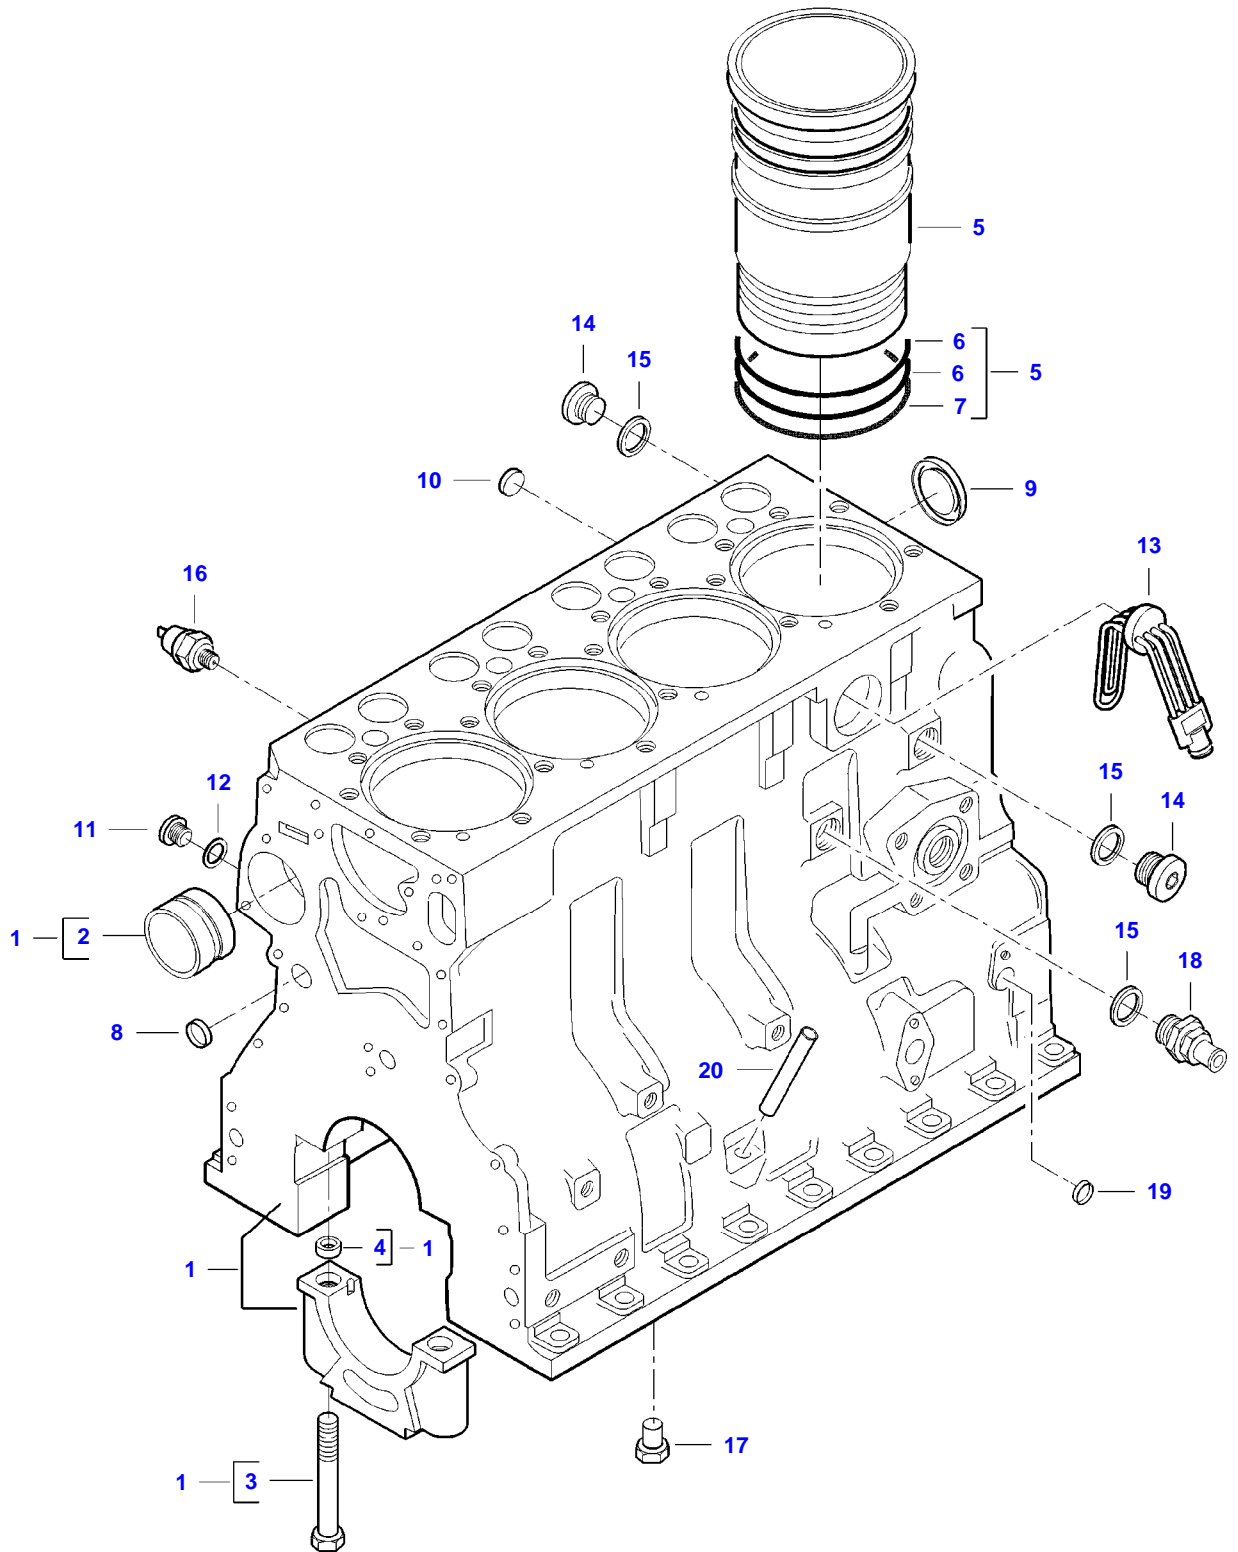

A82L TRACTOR (A72-A92 SERIES)
 AP_ENGAS_4CYL

Image is a representation of these items.
 Actual items may vary.

Item	Part Number	Qty	Description Comments	Technical Specification
1	V832676306	1	ENGINE	44 DTA
2	V862676306V	1	ENGINE	44 DTA
3	V862676306X	1	ENGINE	44 DTA
4	V837079921	1	LABEL ENGINE TYPE PLATE	

A82L TRACTOR (A72-A92 SERIES)
AP1B3249

AP1B3249

Item	Part Number	Qty	Description Comments	Technical Specification
1	V836773437	1	CYLINDER BLOCK	
2	V836866069	1	CAMSHAFT BEARING BUSHING (1)	
3	V835329030	10	HEX CAP SCREW (1)	
4	V836214478	8	GUIDE SLEEVE (1)	
5	V836673191	4	LINER	D108 MM STD
6	V836647502	8	CYLINDER LINER O-RING (5) [B]	
7	V836647503	4	CYLINDER LINER O-RING (5) [B]	
8	V640016016	4	CUP PLUG	
9	V836529872	1	PLUG	
10	V640016018	2	CUP PLUG	
11	V640325110	4	SCREW PLUG	
12	V615871016	4	SEALING WASHER [B]	
13	V837070396	1	ENGINE BLOCK HEATER	
14	V640325018	2	PLUG	
15	V615881822	4	SEALING WASHER [B]	
16	V887283760	1	PRESSURE SWITCH	
17	V640045112	4	PLUG	
18	V836664377	1	DRAIN VALVE	
19	V640016020	1	CUP PLUG	
20	V836666910	1	OIL DIPSTICK GUIDE PIPE [B] INCLUDED IN COMPLETE ENGINE GASKET KIT 2	