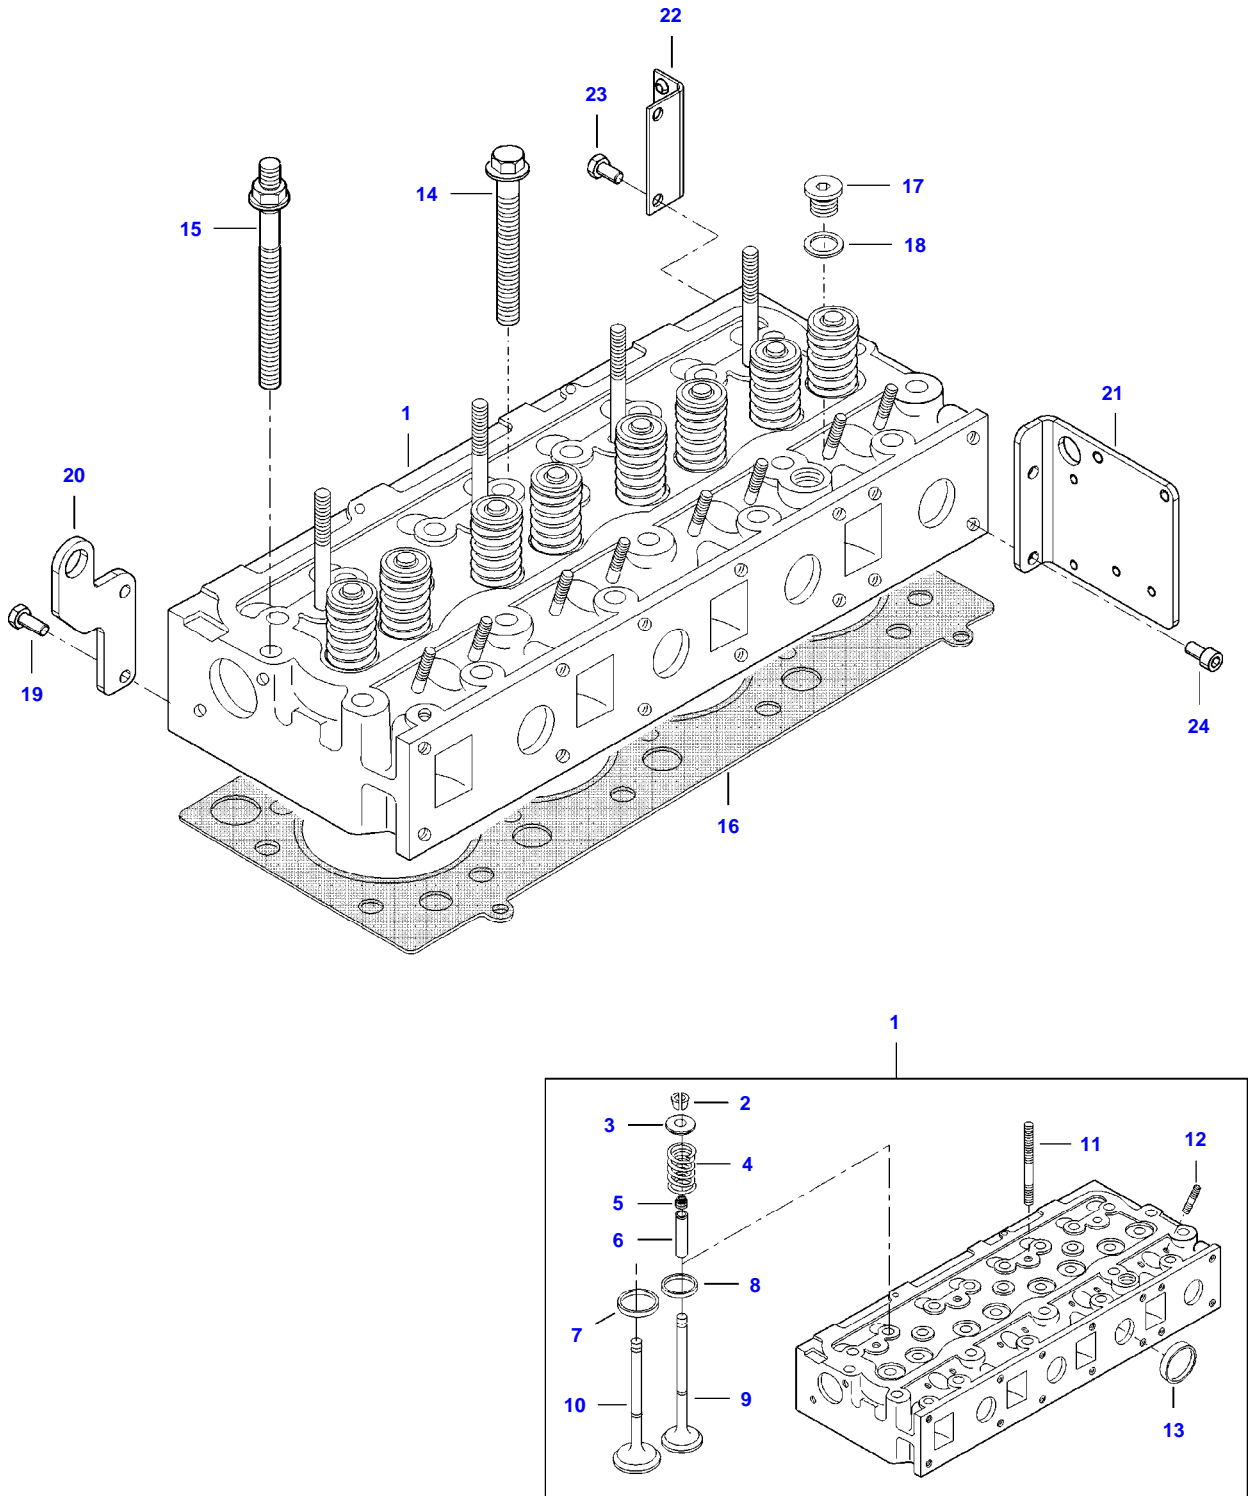

A82L TRACTOR (A72-A92 SERIES)
AP6B3240

AP6B3240

Item	Part Number	Qty	Description Comments
1	V836773288	1	CYLINDER HEAD
2	V836646382	16	COTTER (1)
3	V836646381	8	WASHER (1)
4	V837073405	8	VALVE SPRING (1)
5	V837073166	8	VALVE STEM GASKET (1)
6	V836673175	8	VALVE GUIDE (1)
7	V836647936	4	VALVE SEAT (1)
8	V836647600	4	VALVE SEAT (1)
9	V836646357	4	EXHAUST VALVE (1)
10	V836646356	4	INTAKE VALVE (1)
11	V546901900	4	STUD BOLT (1)
12	V546901435	8	STUD BOLT (1)
13	V836647942	8	CUP PLUG (1)
14	V837069025	17	CYLINDER HEAD BOLT
15	V837073571	5	CYLINDER HEAD BOLT
16	V837084524	1	CYLINDER HEAD GASKET [A]
17	V640325018	1	PLUG
18	V615881822	1	SEALING WASHER [A]
19	V528801802	2	HEX CAP SCREW
20	V836673329	1	LIFT EYE
21	V836667397	1	BRACKET
22	V836659278	1	BRACKET
23	V528801782	2	HEX CAP SCREW
24	V581705000	2	HEX SOCKET SCREW

[A] INCLUDED IN CYLINDER HEAD GASKET KIT 1