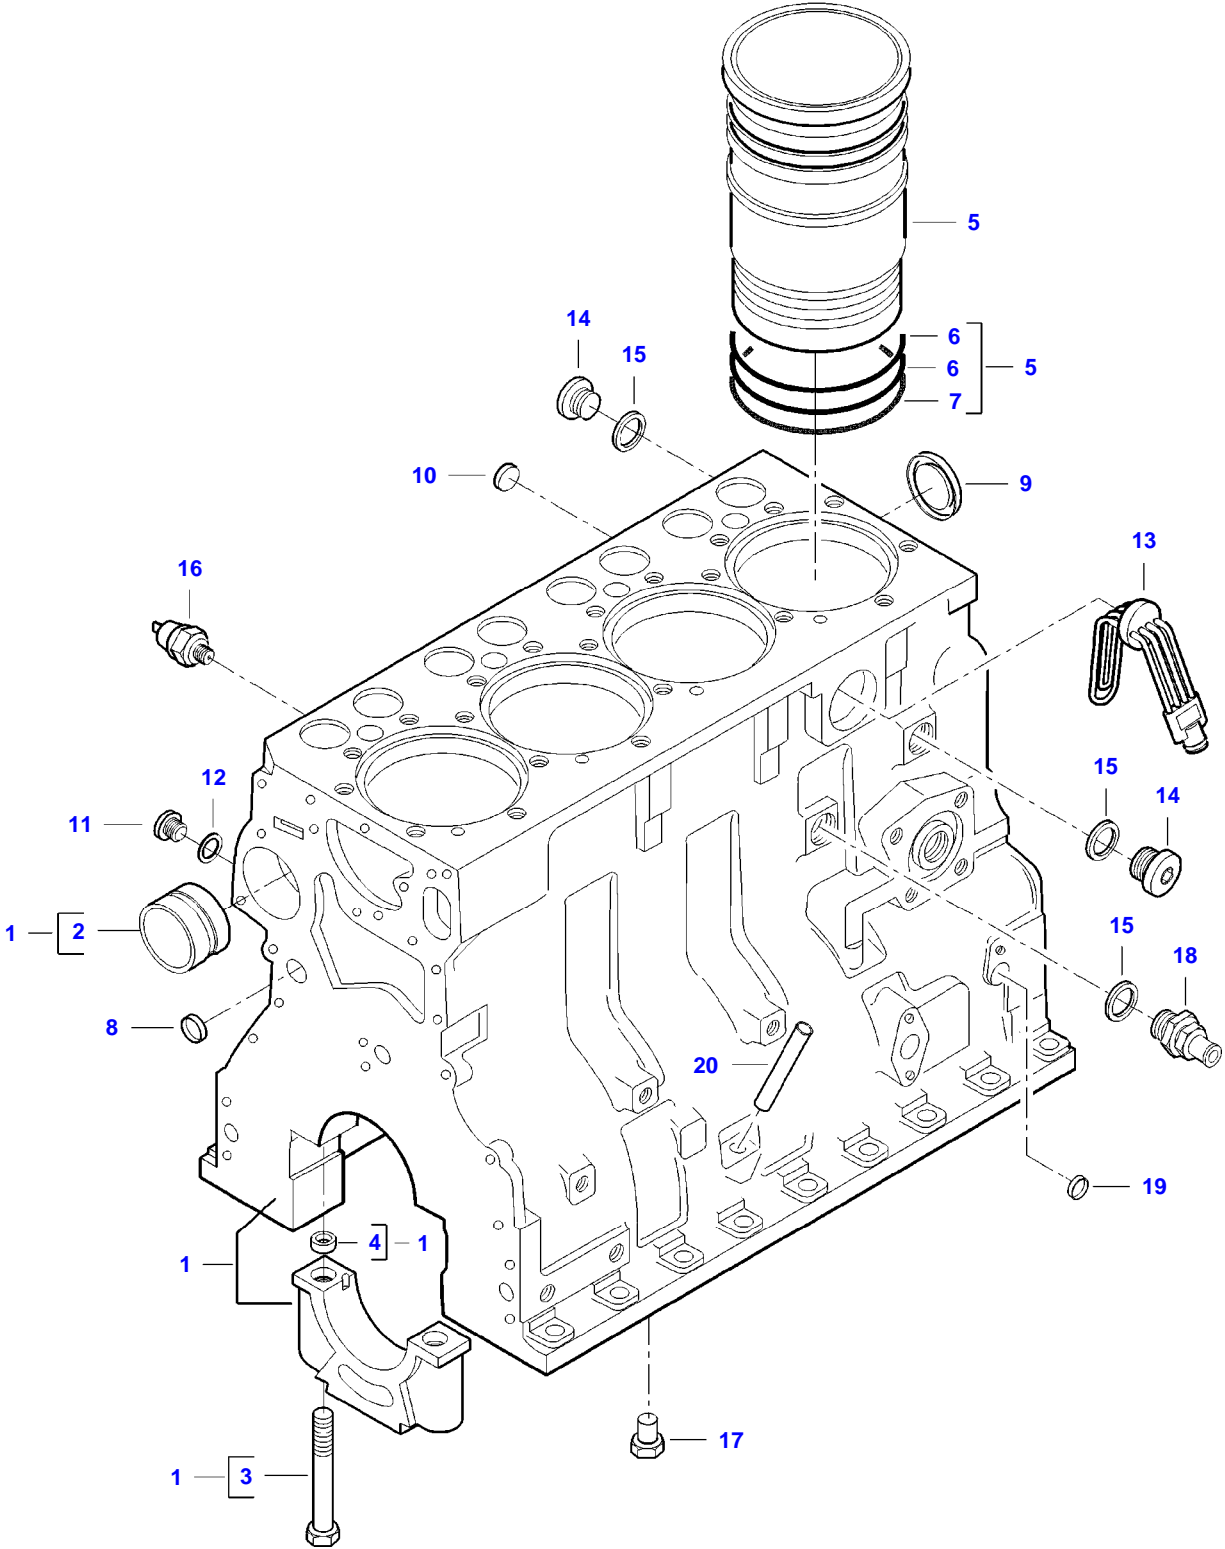

A92 TRACTOR (A72-A92 SERIES)
AP1B3249

AP1B3249

Item	Part Number	Qty	Description Comments	Technical Specification
1	V836773437	1	CYLINDER BLOCK	
2	V836866069	1	CAMSHAFT BEARING BUSHING (1)	
3	V835329030	10	HEX CAP SCREW (1)	
4	V836214478	8	GUIDE SLEEVE (1)	
5	V836673191	4	LINER	D108 MM STD
6	V836647502	8	CYLINDER LINER O-RING (5) [B]	
7	V836647503	4	CYLINDER LINER O-RING (5) [B]	
8	V640016016	4	CUP PLUG	
9	V836529872	1	PLUG	
10	V640016018	2	CUP PLUG	
11	V640325110	4	SCREW PLUG	
12	V615871016	4	SEALING WASHER [B]	
13	V837070396	1	ENGINE BLOCK HEATER	
14	V640325018	2	PLUG	
15	V615881822	4	SEALING WASHER [B]	
16	V887283760	1	PRESSURE SWITCH	
17	V640045112	4	PLUG	
18	V836664377	1	DRAIN VALVE	
19	V640016020	1	CUP PLUG	
20	V836666910	1	OIL DIPSTICK GUIDE PIPE [B] INCLUDED IN COMPLETE ENGINE GASKET KIT 2