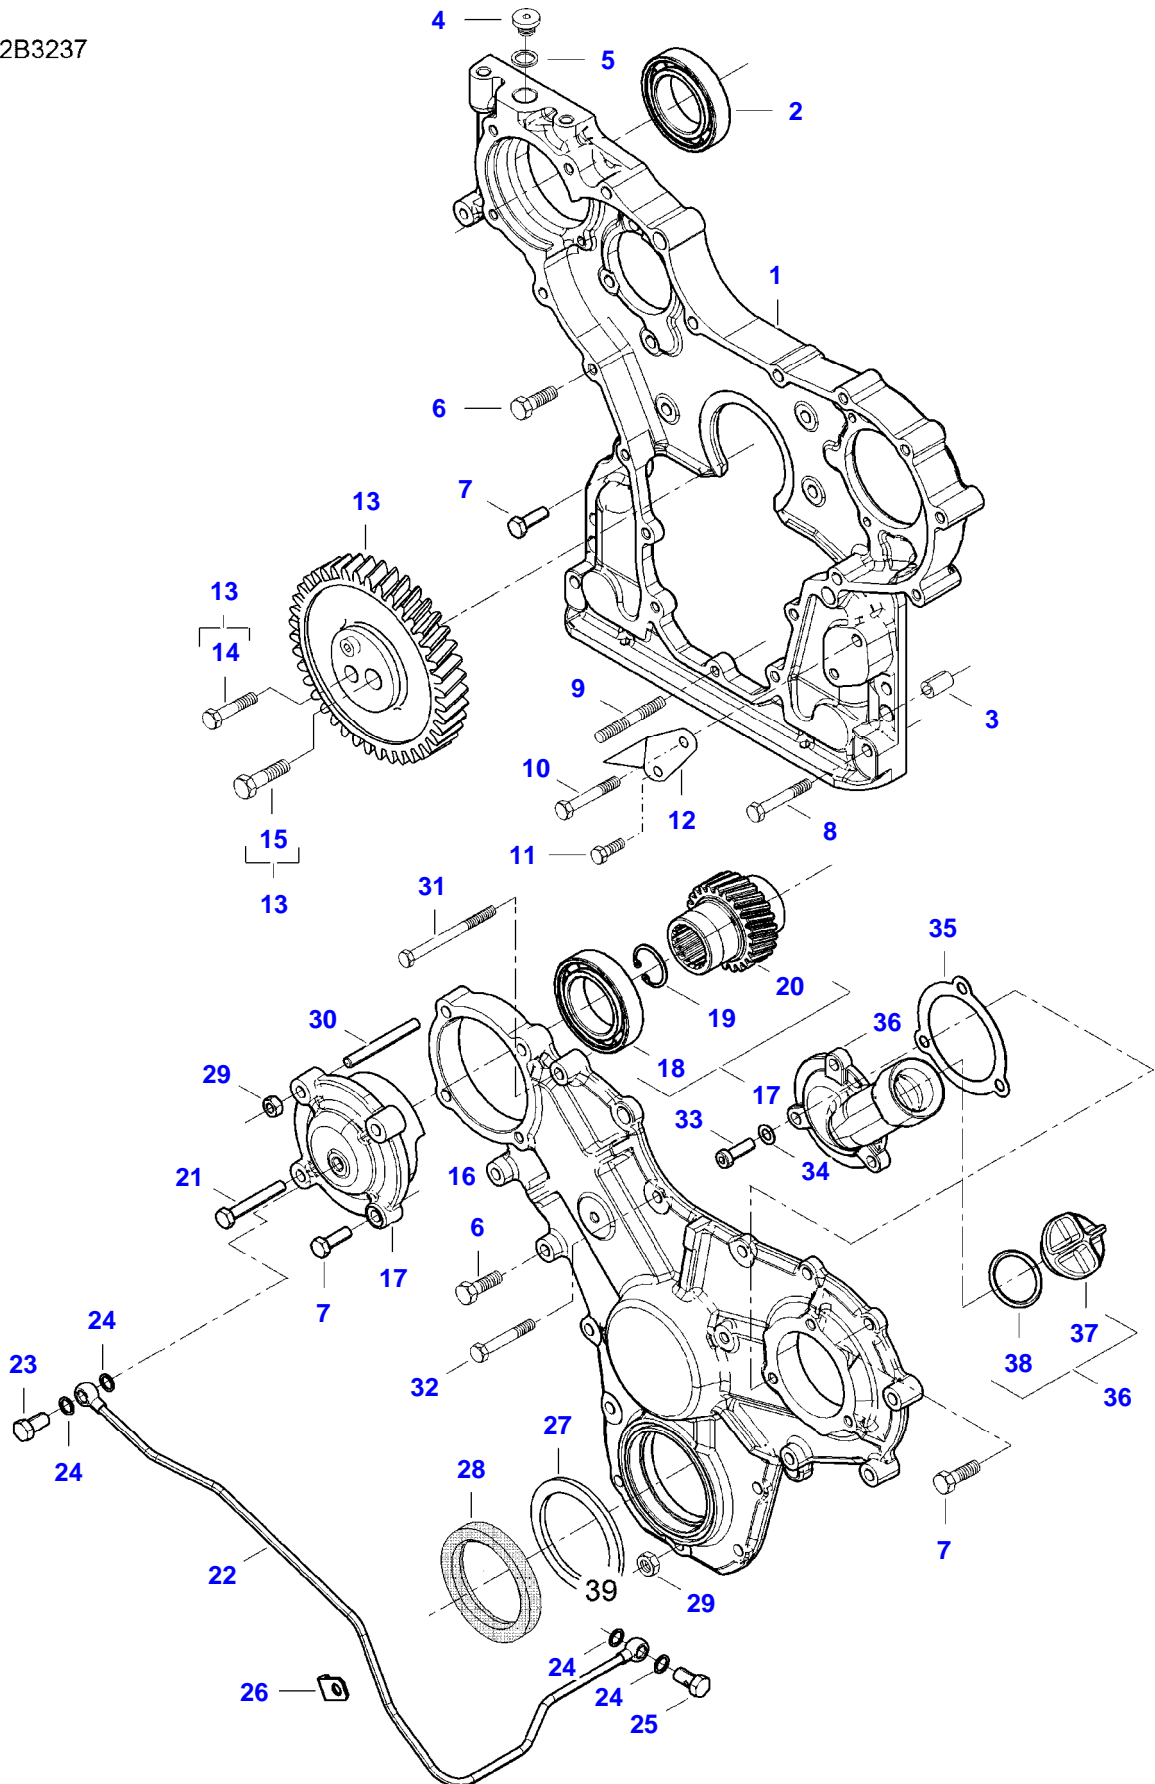

A92 TRACTOR (A72-A92 SERIES)
AP2B3237

AP2B3237

Item	Part Number	Qty	Description Comments
1	V836667948	1	TIMING GEAR CASE
2	V610060096	1	BALL BEARING
3	V598359850	4	PIN
4	V640325018	1	PLUG
5	V615881822	1	SEALING WASHER [B]
6	V528801422	2	HEX CAP SCREW
7	V528801402	18	HEX CAP SCREW
8	V529801442	2	HEX CAP SCREW
9	V546801380	5	STUD BOLT
10	V529801910	1	HEX CAP SCREW
11	V528801362	1	HEX CAP SCREW
12	V836655720	1	TIMING MARK INDICATOR
13	V836673332	1	IDLER GEAR
14	V529801910	1	HEX CAP SCREW (13)
15	V529902720	1	HEX CAP SCREW (13)
16	V836647575	1	GEAR HOUSING FRONT COVER
17	V836666028	1	DRIVE
18	V610060096	1	BALL BEARING (17)
19	V617330031	1	LOCK RING (17)
20	V836122843	1	SHAFT (17)
21	V529801462	2	HEX CAP SCREW
22	V836673122	1	OIL PIPE
23	V836664212	1	BANJO BOLT
24	V615871014	4	SEALING WASHER [B]
25	V640435006	1	BANJO BOLT
26	V836009683	1	RETAINER CLAMP
27	V836129782	1	COVER
28	V836673387	1	SHAFT SEAL
29	V504800800	4	NUT
30	V546801470	1	STUD BOLT
31	V529801502	2	HEX CAP SCREW
32	V529801472	3	HEX CAP SCREW
33	V577904620	3	HEX SOCKET SCREW
34	V500950802	3	SPRING WASHER
35	V836129946	1	GASKET [B]
36	V837086441	1	ENGINE OIL FILL PIPE
37	V836017927	1	CAP (36)
38	V614603540	1	O-RING (36) [B]

[B] INCLUDED IN COMPLETE ENGINE GASKET KIT 2