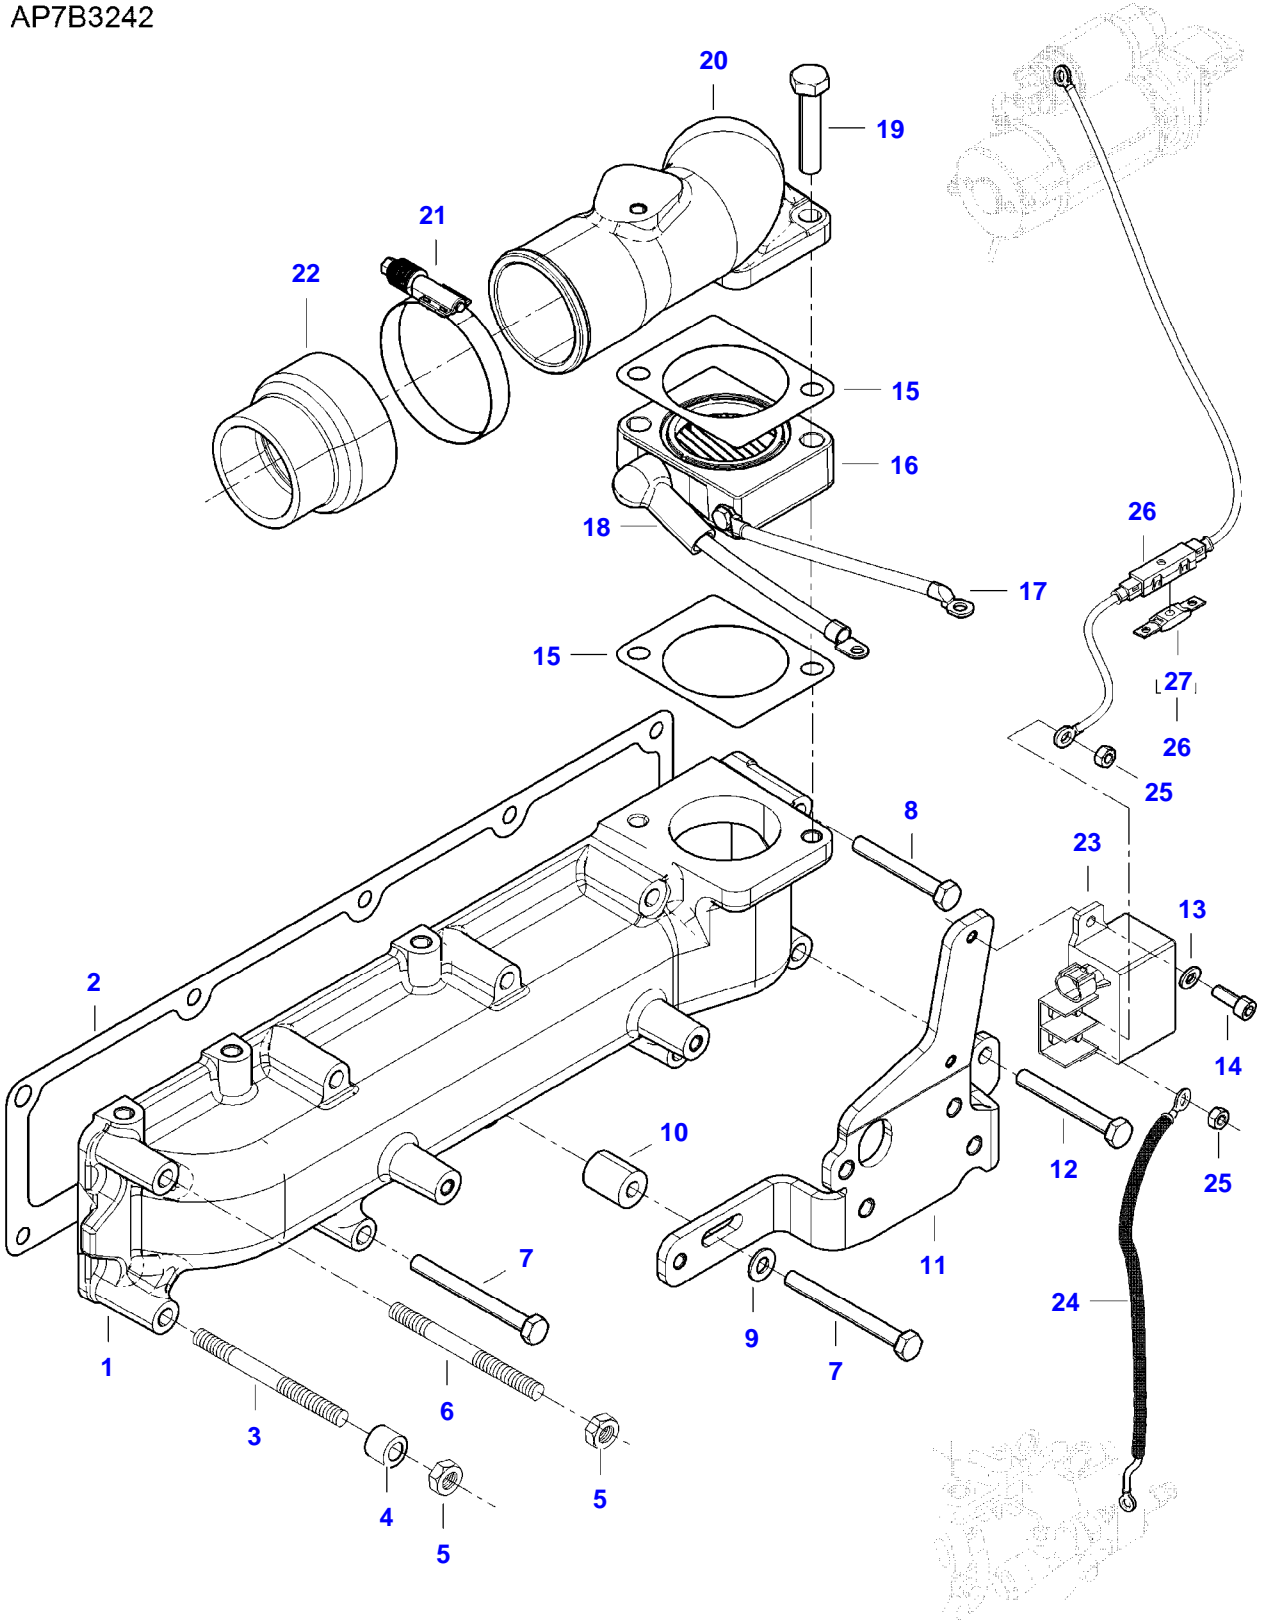

A92 TRACTOR (A72-A92 SERIES)
AP7B3242

AP7B3242

Item	Part Number	Qty	Description Comments
1	V837070298	1	INTAKE MANIFOLD
2	V836747595	1	INTAKE MANIFOLD GASKET [A]
3	V546801500	1	STUD BOLT
4	V836128220	1	SPACER PIECE
5	V504800800	2	NUT
6	V546801492	1	STUD BOLT
7	V529801512	2	HEX CAP SCREW
8	V529801472	4	HEX CAP SCREW
9	V500150842	1	WASHER
10	V836652095	1	SPACER PIECE
11	V836673084	1	BRACKET
12	V529801482	1	HEX CAP SCREW
13	V500150642	2	WASHER
14	V581804182	2	HEX SOCKET SCREW
15	V836666074	2	GASKET [A]
16	V836674519	1	INTAKE AIR PREHEATER
17	V836767085	1	GROUND WIRE (16)
18	V836866713	1	WIRE (16)
19	V529801852	2	HEX CAP SCREW
20	V836673185	1	PIPE
21	V602094575	1	HOSE CLIP
22	V836647654	1	RUBBER HOSE
23	V837069047	1	RELAY
24	V836673373	1	WIRE
25	V504600602	2	NUT
26	V837070053	1	WIRE
27	V836662501	1	FUSE (26)

[A] INCLUDED IN CYLINDER HEAD GASKET KIT 1