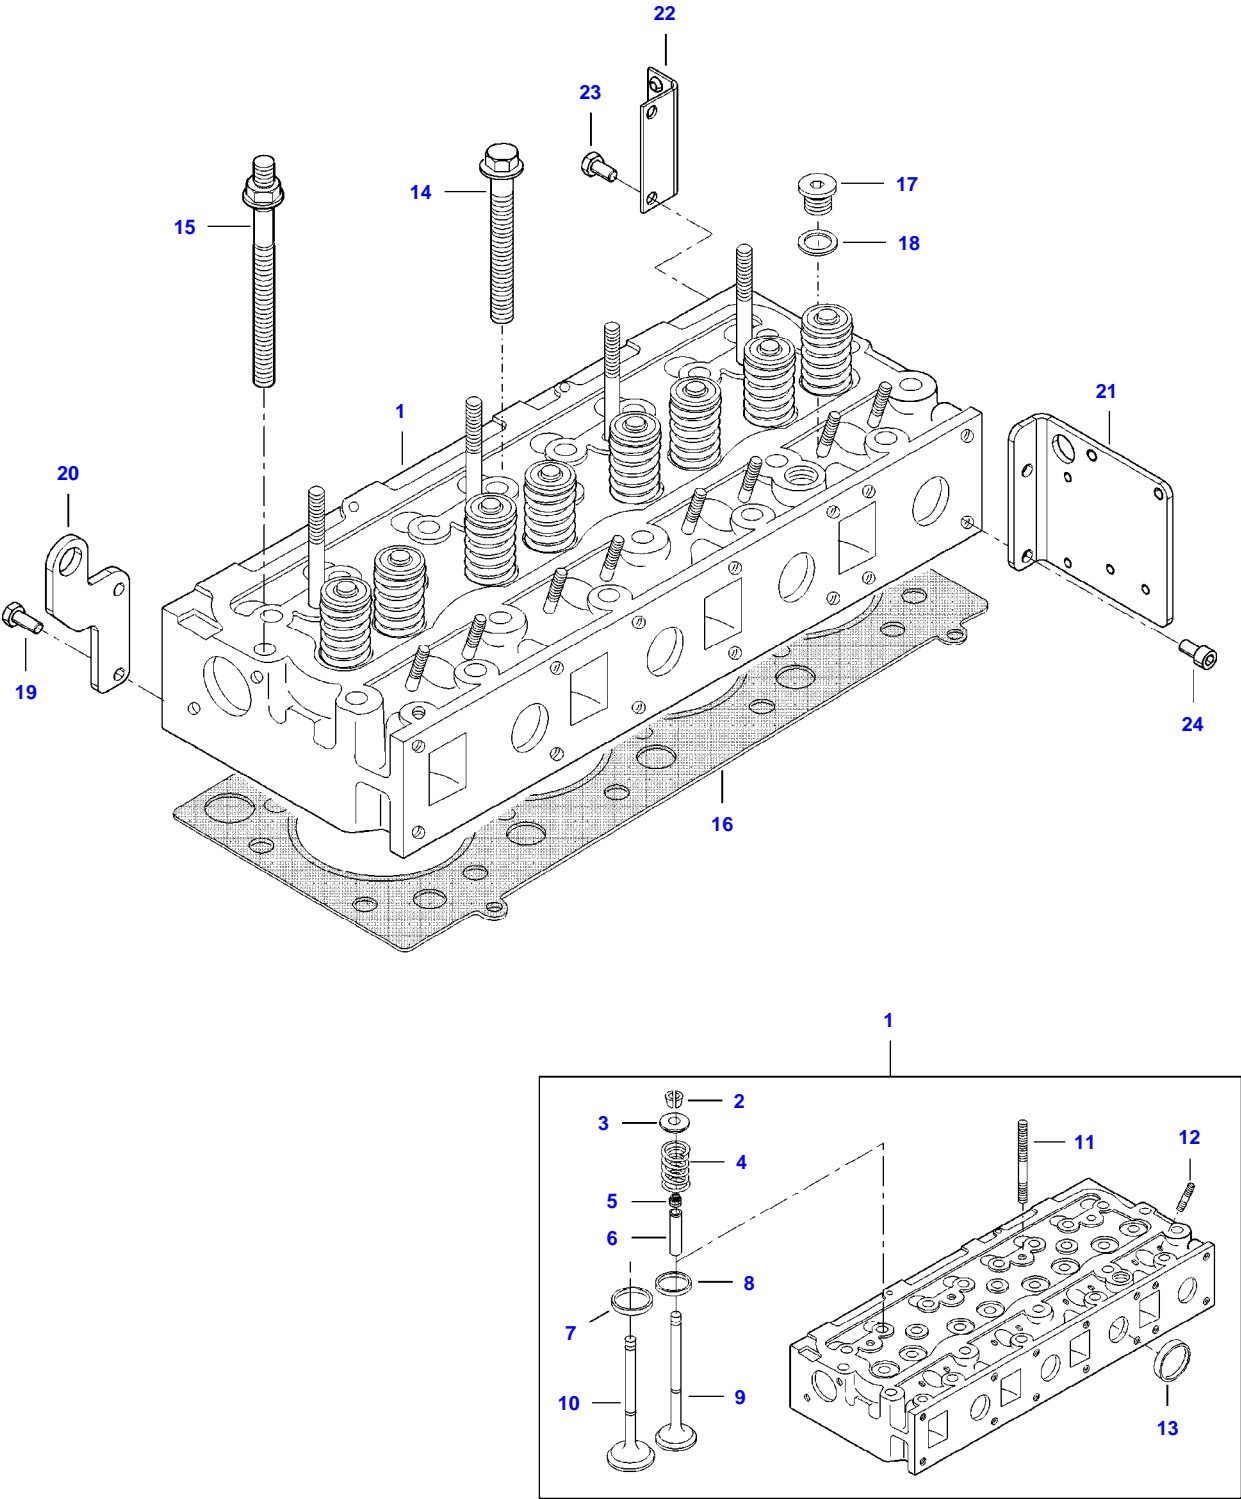

A92 TRACTOR (A72-A92 SERIES)
AP6B3240

AP6B3240

Item	Part Number	Qty	Description Comments
1	V836773288	1	CYLINDER HEAD
2	V836646382	16	COTTER (1)
3	V836646381	8	WASHER (1)
4	V837073405	8	VALVE SPRING (1)
5	V837073166	8	VALVE STEM GASKET (1)
6	V836673175	8	VALVE GUIDE (1)
7	V836647936	4	VALVE SEAT (1)
8	V836647600	4	VALVE SEAT (1)
9	V836646357	4	EXHAUST VALVE (1)
10	V836646356	4	INTAKE VALVE (1)
11	V546901900	4	STUD BOLT (1)
12	V546901435	8	STUD BOLT (1)
13	V836647942	8	CUP PLUG (1)
14	V837069025	17	CYLINDER HEAD BOLT
15	V837073571	5	CYLINDER HEAD BOLT
16	V837084524	1	CYLINDER HEAD GASKET [A]
17	V640325018	1	PLUG
18	V615881822	1	SEALING WASHER [A]
19	V528801802	2	HEX CAP SCREW
20	V836673329	1	LIFT EYE
21	V836667397	1	BRACKET
22	V836659278	1	BRACKET
23	V528801782	2	HEX CAP SCREW
24	V581705000	2	HEX SOCKET SCREW

[A] INCLUDED IN CYLINDER HEAD GASKET KIT 1