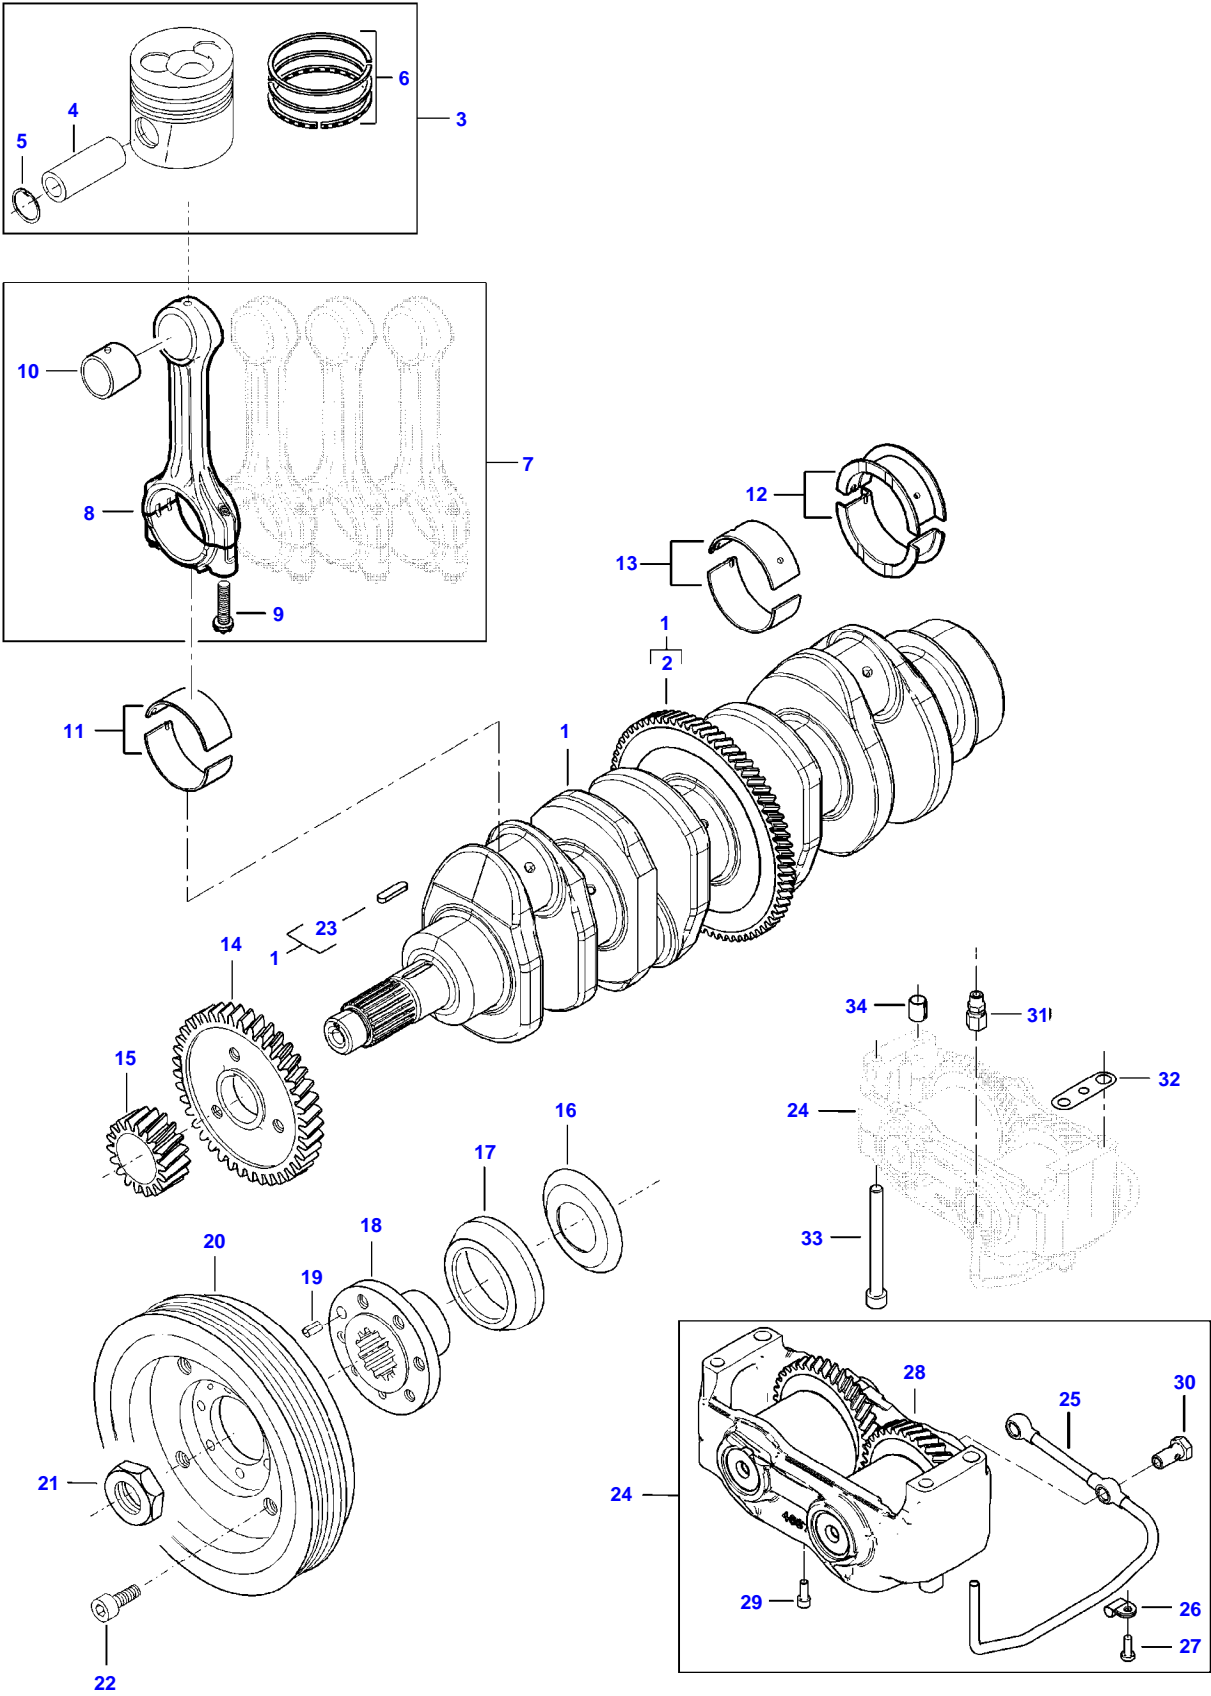

[B] INCLUDED IN COMPLETE ENGINE GASKET KIT 2

A92 TRACTOR (A72-A92 SERIES)
AP3B3238

AP3B3238

Item	Part Number	Qty	Description Comments
1	V836752443	1	FLYWHEEL HOUSING
2	V837091172	1	CRANKSHAFT SEAL [B]
3	V581705440	2	HEX SOCKET SCREW
4	V500951202	6	SPRING WASHER
5	V528702220	14	HEX CAP SCREW
6	V581705030	6	HEX SOCKET SCREW
7	V836007572	1	RUBBER PLUG
8	V836859311	1	PLUG
9	V598359850	2	PIN
10	V546801810	3	STUD BOLT
11	V504601002	3	NUT
12	V836538043	1	FLYWHEEL
13	V836117970	1	STARTER RING (12)
14	V836659527	1	GUIDE SLEEVE
15	V500951002	3	SPRING WASHER
16		1	

SEE PAGE 01-0018

[B] INCLUDED IN COMPLETE ENGINE GASKET KIT 2

A92 TRACTOR (A72-A92 SERIES)
AP4B3239

AP4B3239

Item	Part Number	Qty	Description Comments	Technical Specification
1	V837074344	1	CRANKSHAFT	
2	V836124524	1	GEAR (1)	
3	V836666103	4	PISTON	
4		4	(3)	
5		8	(3)	
6	V836640078	4	PISTON RING KIT (3)	
7	V836740859	1	CONNECTING ROD KIT	
8		4	(7)	
9	V836864141	8	CONNECTING ROD BOLT (7)	
10	V836110646	4	BEARING BUSH (7)	STD
11	V836179781	4	CONROD BEARING	STD
12	V836655514	4	MAIN BEARING	
13	V836679154	1	MAIN BEARING	
14	V836119550	1	GEAR,CRANKSHAFT	
15	V836122840	1	GEAR,CRANKSHAFT	
16	V836129781	1	RING	
17	V836136271	1	SHIELD	
18	V836846463	1	CRANKSHAFT HUB	
19	V595953360	1	PIN	
20	ACW3407790	1	CRANKSHAFT PULLEY	
21	V836647310	1	CRANKSHAFT NUT	
22	V581804602	6	HEX SOCKET SCREW	
23	V836122861	1	KEY (1)	
24	V837084821	1	COUNTERWEIGHT	
25	V836747478	1	OIL PIPE (24)	
26	V602071608	1	RETAINER CLAMP (24)	
27	V528801062	1	HEX CAP SCREW (24)	
28		1	(24)	
29	V581804182	2	HEX SOCKET SCREW (24)	
30	ACW2388530	2	BANJO BOLT (24)	
31	V641016008	1	STRAIGHT FITTING	
32	V836119920		SHIM	
33	V581805172	4	HEX SOCKET SCREW	
34	V598359850	2	PIN	