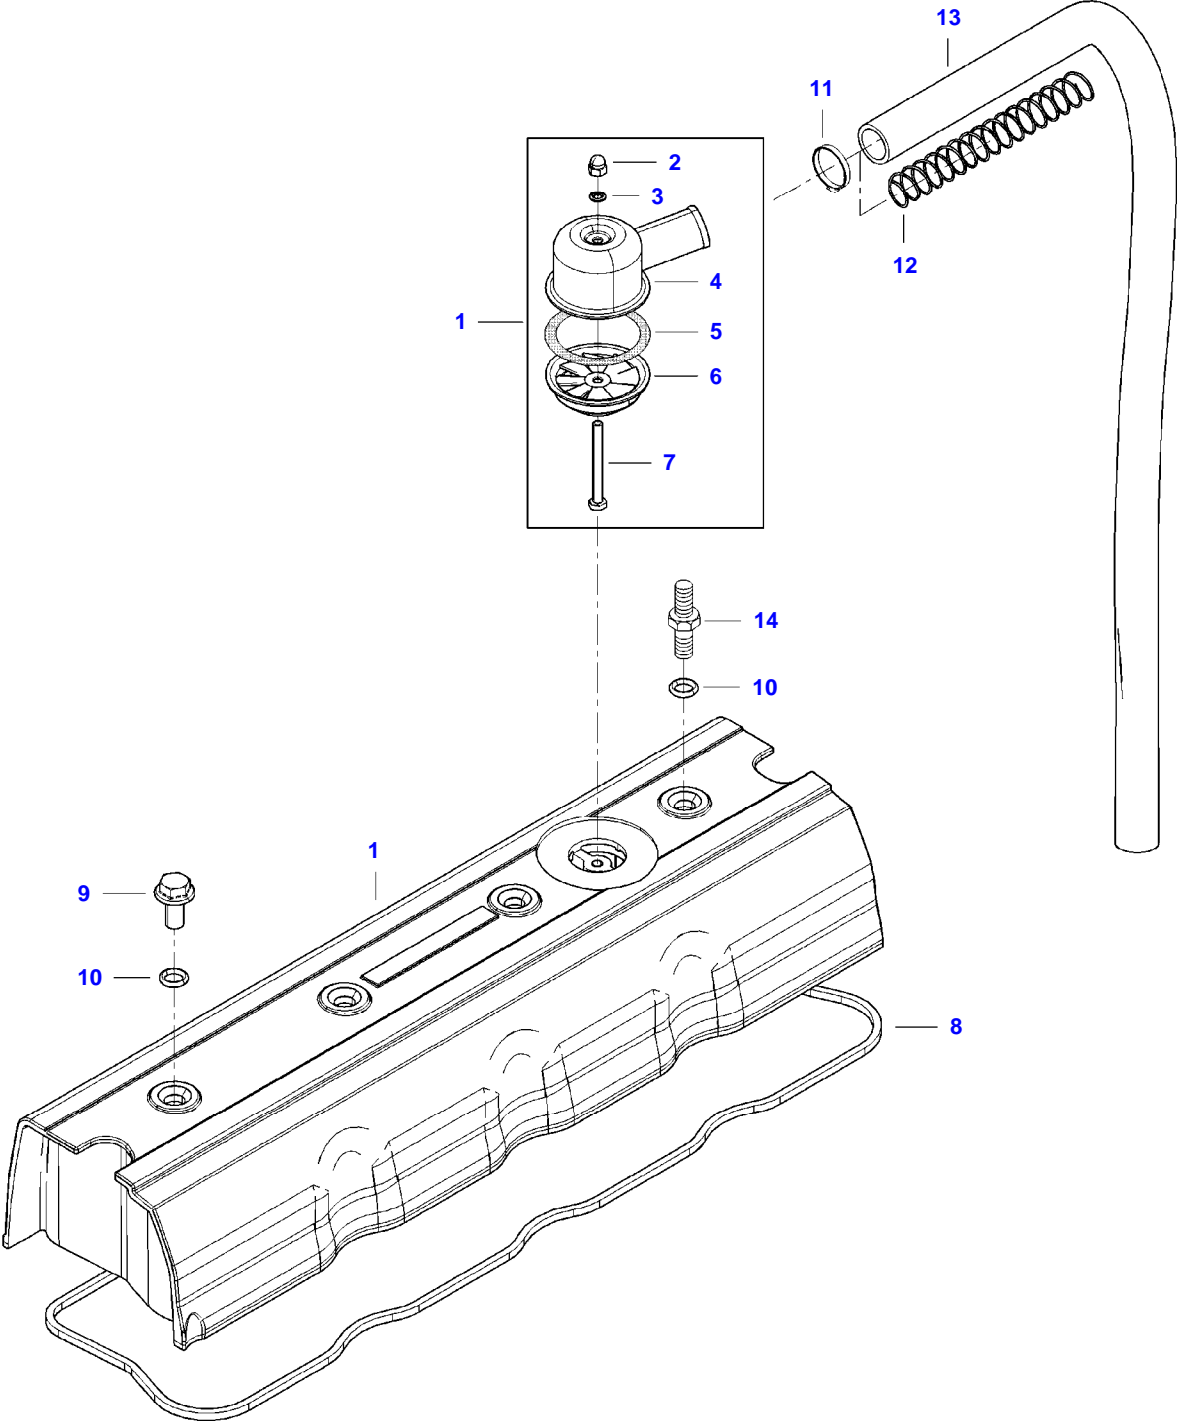

A92 TRACTOR (A72-A92 SERIES)
AP35B3241

AP35B3241

Item	Part Number	Qty	Description Comments
1	V837070461	1	VALVE ROCKER COVER
2	V519600602	1	NUT (1)
3	V836684766	1	SEALING WASHER (1)
4	V837070442	1	BREATHER CAP (1)
5	V836667459	1	GASKET (1)
6	V837070455	1	BREATHER (1)
7	V528801182	1	HEX CAP SCREW (1)
8	V836767244	1	VALVE ROCKER COVER GASKET [A]
9	V540801782	3	HEXAGON FLANGE BOLT
10	V614901030	4	O-RING [A]
11	V602078532	1	HOSE CLIP
12	V837070343	1	SPRING
13	V837070346	1	BREATHER HOSE
14	V836667033	1	STUD BOLT

[A] INCLUDED IN CYLINDER HEAD GASKET KIT 1