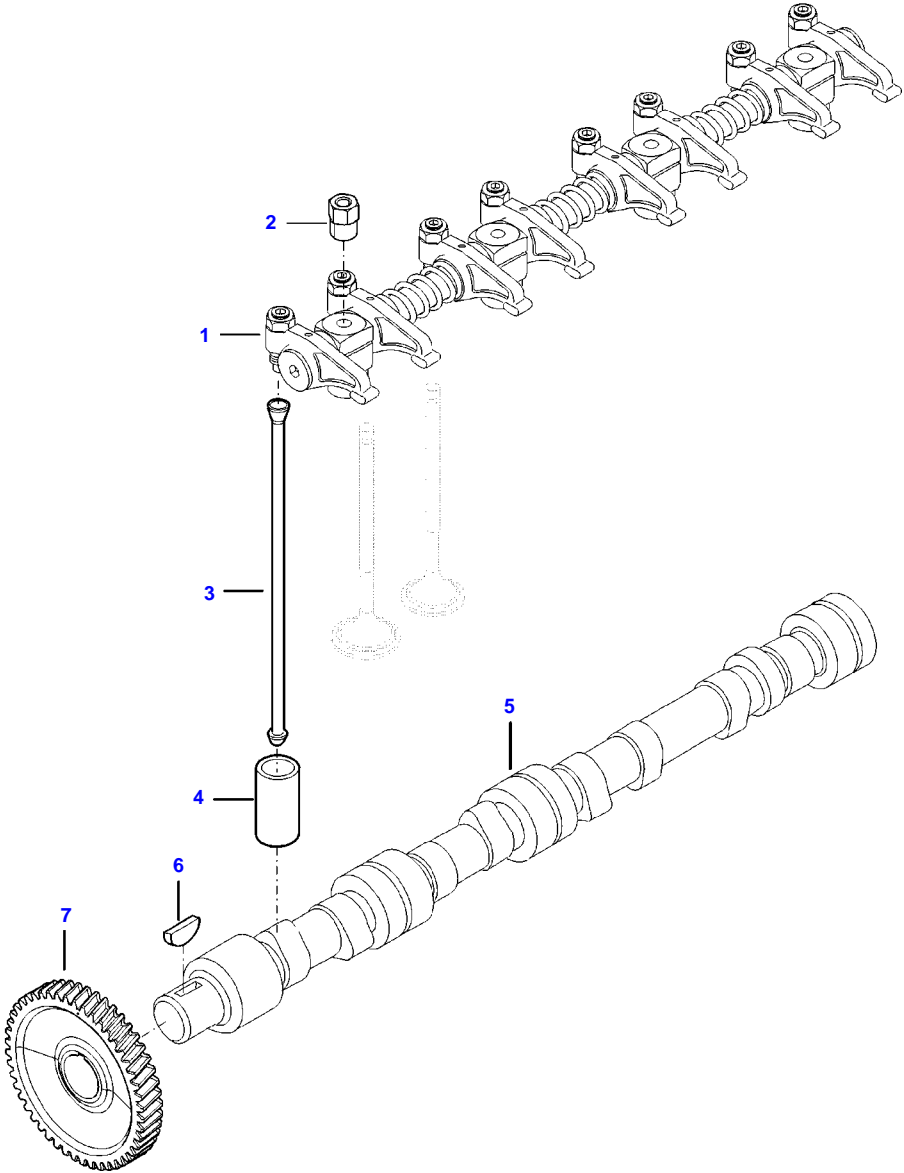

[B] INCLUDED IN COMPLETE ENGINE GASKET KIT 2

A92 TRACTOR (A72-A92 SERIES)
AP3B3238

AP3B3238

Item	Part Number	Qty	Description Comments
1	V836752443	1	FLYWHEEL HOUSING
2	V837091172	1	CRANKSHAFT SEAL [B]
3	V581705440	2	HEX SOCKET SCREW
4	V500951202	6	SPRING WASHER
5	V528702220	14	HEX CAP SCREW
6	V581705030	6	HEX SOCKET SCREW
7	V836007572	1	RUBBER PLUG
8	V836859311	1	PLUG
9	V598359850	2	PIN
10	V546801810	3	STUD BOLT
11	V504601002	3	NUT
12	V836538043	1	FLYWHEEL
13	V836117970	1	STARTER RING (12)
14	V836659527	1	GUIDE SLEEVE
15	V500951002	3	SPRING WASHER
16		1	

SEE PAGE 01-0018

[B] INCLUDED IN COMPLETE ENGINE GASKET KIT 2

A92 TRACTOR (A72-A92 SERIES)
AP4B3239

AP4B3239

Item	Part Number	Qty	Description Comments	Technical Specification
1	V837074344	1	CRANKSHAFT	
2	V836124524	1	GEAR (1)	
3	V836666103	4	PISTON	
4		4	(3)	
5		8	(3)	
6	V836640078	4	PISTON RING KIT (3)	
7	V836740859	1	CONNECTING ROD KIT	
8		4	(7)	
9	V836864141	8	CONNECTING ROD BOLT (7)	
10	V836110646	4	BEARING BUSH (7)	STD
11	V836179781	4	CONROD BEARING	STD
12	V836655514	4	MAIN BEARING	
13	V836679154	1	MAIN BEARING	
14	V836119550	1	GEAR,CRANKSHAFT	
15	V836122840	1	GEAR,CRANKSHAFT	
16	V836129781	1	RING	
17	V836136271	1	SHIELD	
18	V836846463	1	CRANKSHAFT HUB	
19	V595953360	1	PIN	
20	ACW3407790	1	CRANKSHAFT PULLEY	
21	V836647310	1	CRANKSHAFT NUT	
22	V581804602	6	HEX SOCKET SCREW	
23	V836122861	1	KEY (1)	
24	V837084821	1	COUNTERWEIGHT	
25	V836747478	1	OIL PIPE (24)	
26	V602071608	1	RETAINER CLAMP (24)	
27	V528801062	1	HEX CAP SCREW (24)	
28		1	(24)	
29	V581804182	2	HEX SOCKET SCREW (24)	
30	ACW2388530	2	BANJO BOLT (24)	
31	V641016008	1	STRAIGHT FITTING	
32	V836119920		SHIM	
33	V581805172	4	HEX SOCKET SCREW	
34	V598359850	2	PIN	

A92 TRACTOR (A72-A92 SERIES)
AP5C2102

AP5C2102

Item	Part Number	Qty	Description Comments
1	V836767044	1	ROCKER SHAFT ASM
2	V836655406	4	SLEEVE NUT
3	V837084414	8	PUSHROD
4	V836014264	8	TAPPET
5	V836773053	1	CAMSHAFT
6	V603305760	1	WOODRUFF KEY
7	V836646389	1	GEAR,CAMSHAFT