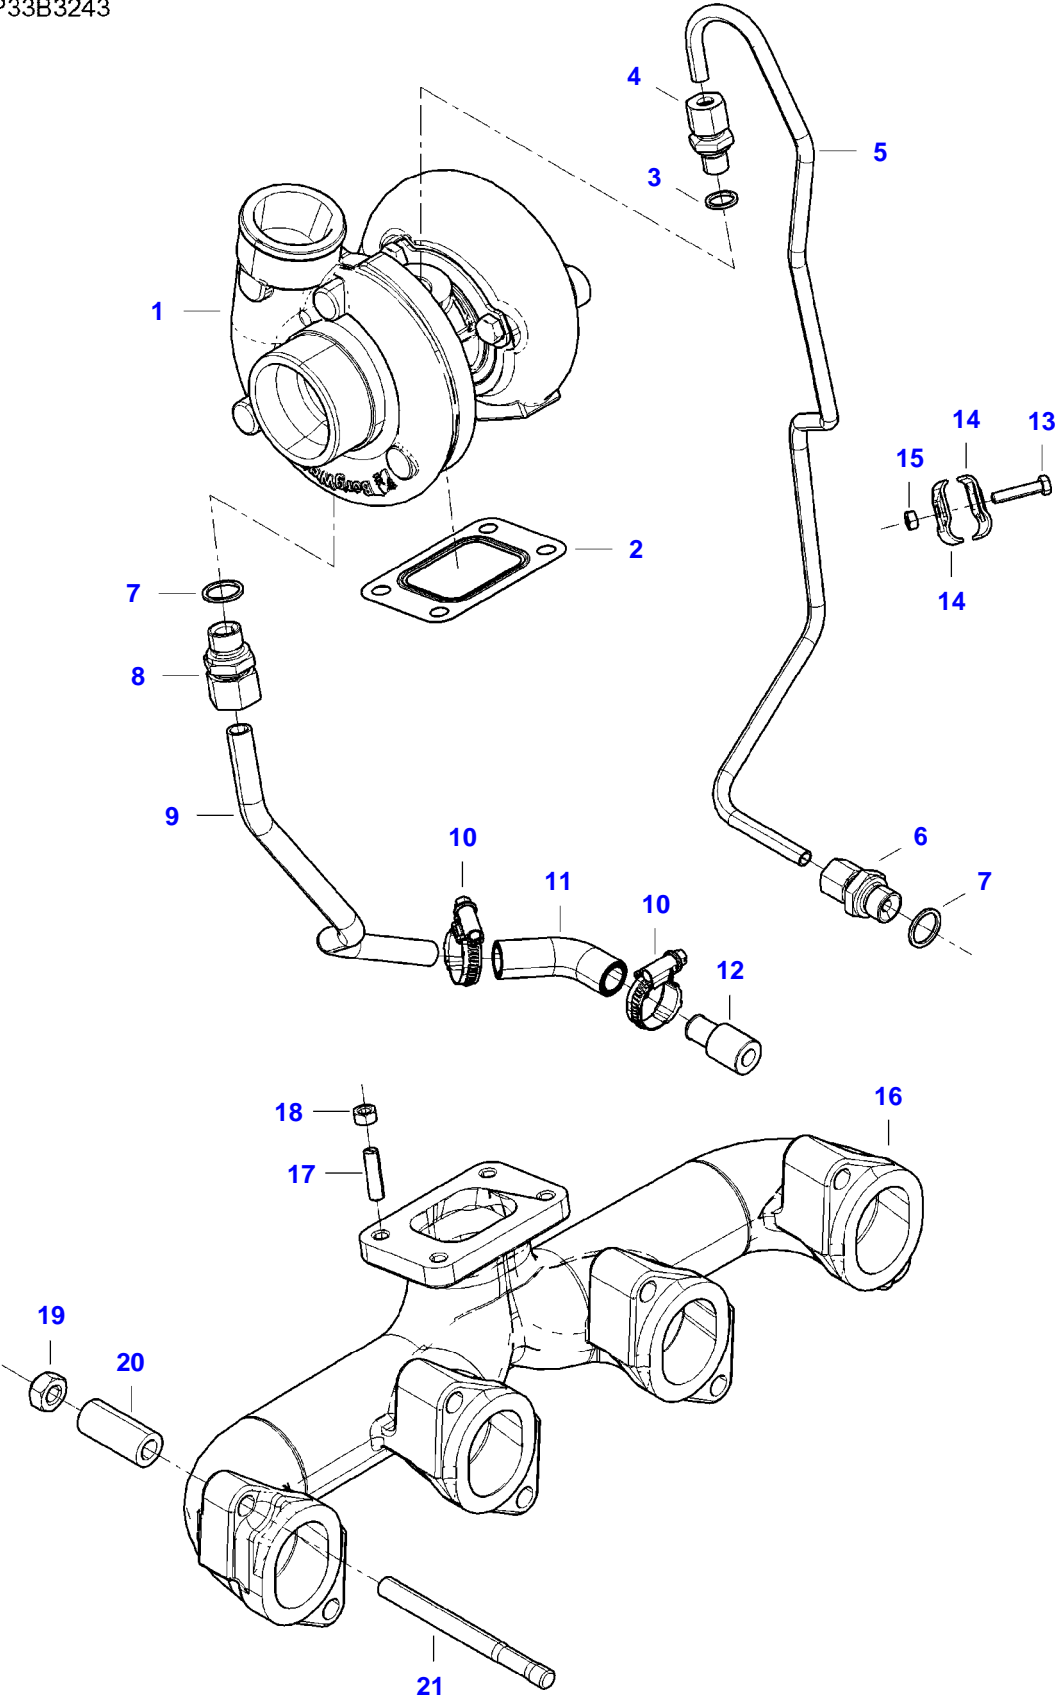

A92 TRACTOR (A72-A92 SERIES)
AP33B3243

AP33B3243

Item	Part Number	Qty	Description Comments
1	V836759238	1	TURBOCHARGER
2	V836784847	1	GASKET [A]
3	V615881216	1	SEALING WASHER [A]
4	V641086008	1	STRAIGHT FITTING
5	V836773334	1	TURBOCHARGER LUBRICATION OIL PIPE
6	V641876008	1	STRAIGHT FITTING
7	V615881620	2	SEALING WASHER [A]
8	V641086012	1	STRAIGHT FITTING
9	V836766668	1	TURBOCHARGER LUBRICATION OIL PIPE
10	ACW1366940	2	HOSE CLIP
11	ACW2345520	1	RUBBER ELBOW
12	V836747650	1	PIPE
13	V528800802	1	HEX CAP SCREW
14	V836647217	2	BAND
15	V504600502	1	NUT
16	V836767614	1	EXHAUST MANIFOLD
17	V546801380	4	STUD BOLT
18	V504800800	4	NUT
19	V513601002	8	NUT
20	V836652803	8	SPACER PIECE
21	V836859188	8	STUD BOLT [A] INCLUDED IN CYLINDER HEAD GASKET KIT 1