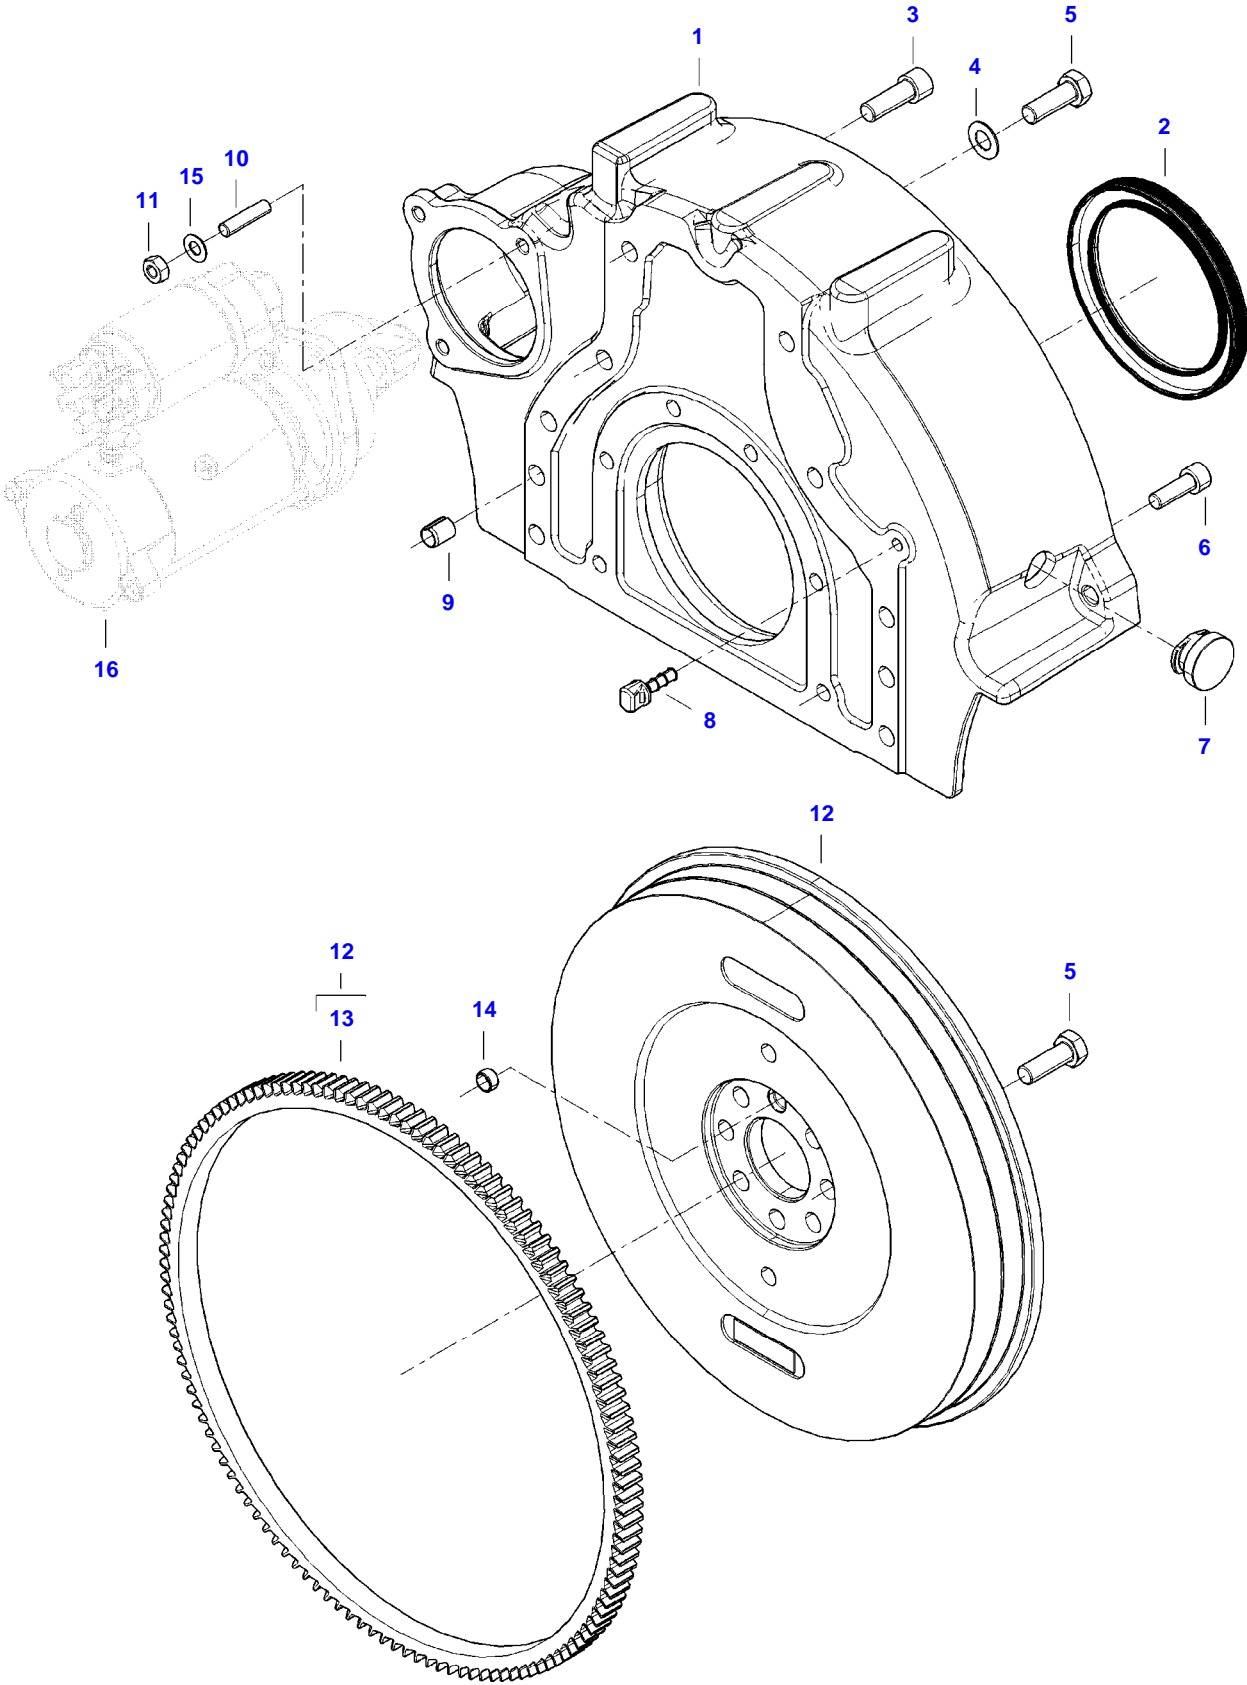

A92 TRACTOR (A72-A92 SERIES)
AP3B3238

AP3B3238

Item	Part Number	Qty	Description Comments
1	V836752443	1	FLYWHEEL HOUSING
2	V837091172	1	CRANKSHAFT SEAL [B]
3	V581705440	2	HEX SOCKET SCREW
4	V500951202	6	SPRING WASHER
5	V528702220	14	HEX CAP SCREW
6	V581705030	6	HEX SOCKET SCREW
7	V836007572	1	RUBBER PLUG
8	V836859311	1	PLUG
9	V598359850	2	PIN
10	V546801810	3	STUD BOLT
11	V504601002	3	NUT
12	V836538043	1	FLYWHEEL
13	V836117970	1	STARTER RING (12)
14	V836659527	1	GUIDE SLEEVE
15	V500951002	3	SPRING WASHER
16		1	

SEE PAGE 01-0018

[B] INCLUDED IN COMPLETE ENGINE GASKET KIT 2