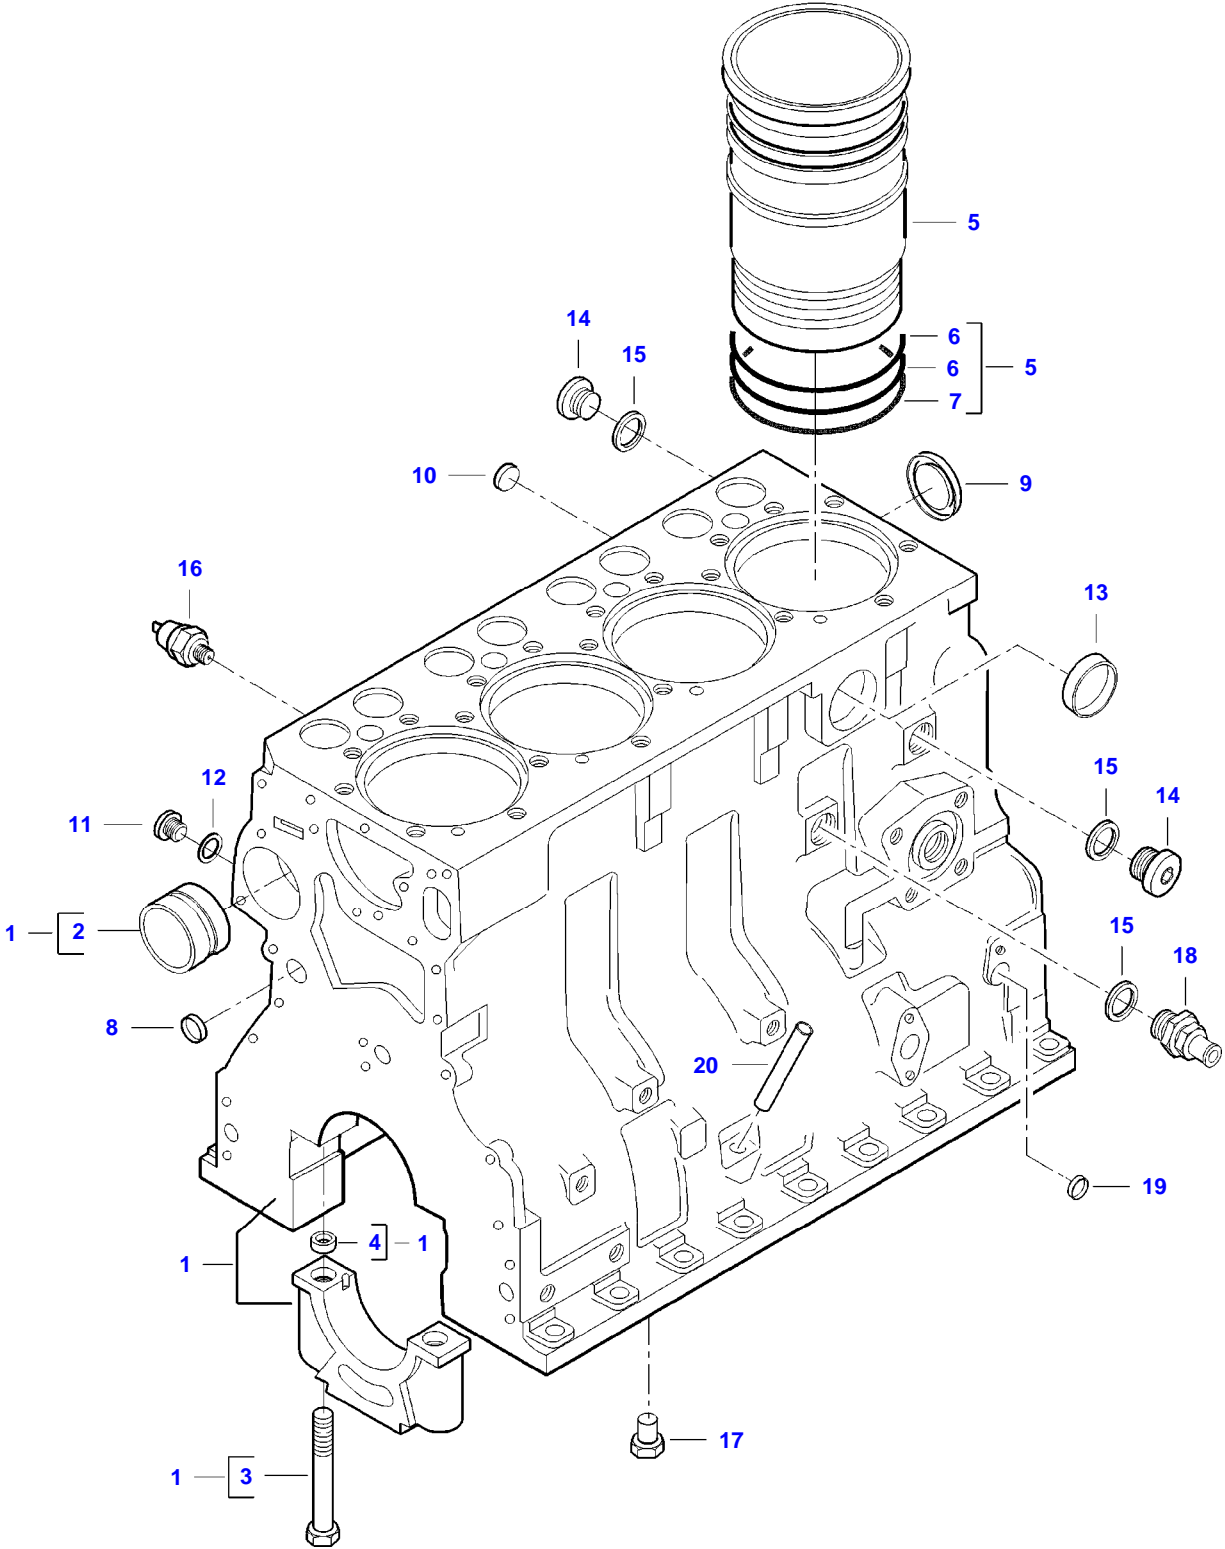

Item	Part Number	Qty	Description Comments	Technical Specification
1	V832676307	1	ENGINE	44 DTA
2	V862676307V	1	ENGINE	44 DTA
3	V862676307X	1	ENGINE	44 DTA
4	V837079921	1	LABEL ENGINE TYPE PLATE	

A92 TRACTOR (A72-A92 SERIES)
AP1B3249

AP1B3249

Item	Part Number	Qty	Description Comments	Technical Specification
1	V836773437	1	CYLINDER BLOCK	
2	V836866069	1	CAMSHAFT BEARING BUSHING (1)	
3	V835329030	10	HEX CAP SCREW (1)	
4	V836214478	8	GUIDE SLEEVE (1)	
5	V836673191	4	LINER	D108 MM STD
6	V836647502	8	CYLINDER LINER O-RING (5) [B]	
7	V836647503	4	CYLINDER LINER O-RING (5) [B]	
8	V640016016	4	CUP PLUG	
9	V836529872	1	PLUG	
10	V640016018	2	CUP PLUG	
11	V640325110	4	SCREW PLUG	
12	V615871016	4	SEALING WASHER [B]	
13	V837070396	1	ENGINE BLOCK HEATER	
14	V640325018	2	PLUG	
15	V615881822	4	SEALING WASHER [B]	
16	V887283760	1	PRESSURE SWITCH	
17	V640045112	4	PLUG	
18	V836664377	1	DRAIN VALVE	
19	V640016020	1	CUP PLUG	
20	V836666910	1	OIL DIPSTICK GUIDE PIPE [B] INCLUDED IN COMPLETE ENGINE GASKET KIT 2	

A92 TRACTOR (A72-A92 SERIES)
AP1B3236

AP1B3236

Item	Part Number	Qty	Description Comments	Technical Specification
1	V836773437	1	CYLINDER BLOCK	
2	V836866069	1	CAMSHAFT BEARING BUSHING (1)	
3	V835329030	10	HEX CAP SCREW (1)	
4	V836214478	8	GUIDE SLEEVE (1)	
5	V836673191	4	LINER	D108 MM STD
6	V836647502	8	CYLINDER LINER O-RING (5) [B]	
7	V836647503	4	CYLINDER LINER O-RING (5) [B]	
8	V640016016	4	CUP PLUG	
9	V836529872	1	PLUG	
10	V640016018	2	CUP PLUG	
11	V640325110	4	SCREW PLUG	
12	V615871016	4	SEALING WASHER [B]	
13	V640016040	1	CUP PLUG	
14	V640325018	2	PLUG	
15	V615881822	4	SEALING WASHER [B]	
16	V887283760	1	PRESSURE SWITCH	
17	V640045112	4	PLUG	
18	V836664377	1	DRAIN VALVE	
19	V640016020	1	CUP PLUG	
20	V836666910	1	OIL DIPSTICK GUIDE PIPE [B] INCLUDED IN COMPLETE ENGINE GASKET KIT 2	