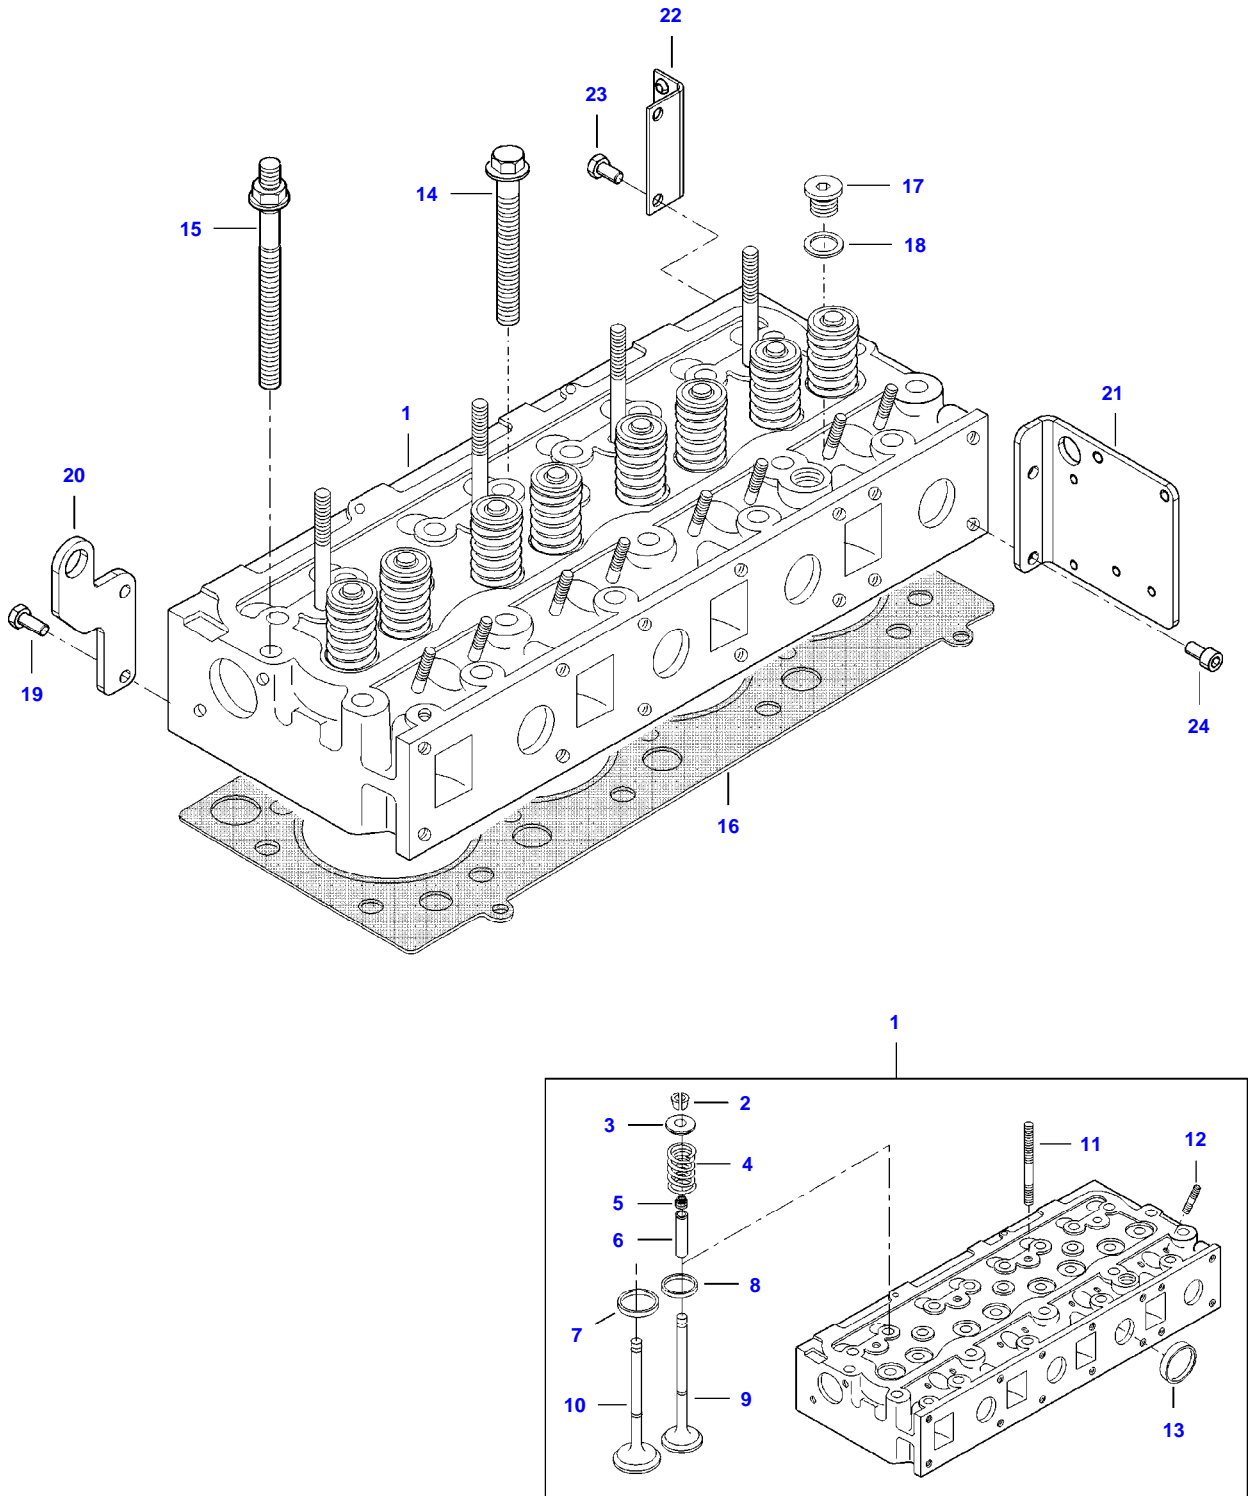

A92L TRACTOR (A72-A92 SERIES)
AP6B3240

AP6B3240

Item	Part Number	Qty	Description Comments
1	V836773288	1	CYLINDER HEAD
2	V836646382	16	COTTER (1)
3	V836646381	8	WASHER (1)
4	V837073405	8	VALVE SPRING (1)
5	V837073166	8	VALVE STEM GASKET (1)
6	V836673175	8	VALVE GUIDE (1)
7	V836647936	4	VALVE SEAT (1)
8	V836647600	4	VALVE SEAT (1)
9	V836646357	4	EXHAUST VALVE (1)
10	V836646356	4	INTAKE VALVE (1)
11	V546901900	4	STUD BOLT (1)
12	V546901435	8	STUD BOLT (1)
13	V836647942	8	CUP PLUG (1)
14	V837069025	17	CYLINDER HEAD BOLT
15	V837073571	5	CYLINDER HEAD BOLT
16	V837084524	1	CYLINDER HEAD GASKET [A]
17	V640325018	1	PLUG
18	V615881822	1	SEALING WASHER [A]
19	V528801802	2	HEX CAP SCREW
20	V836673329	1	LIFT EYE
21	V836667397	1	BRACKET
22	V836659278	1	BRACKET
23	V528801782	2	HEX CAP SCREW
24	V581705000	2	HEX SOCKET SCREW

[A] INCLUDED IN CYLINDER HEAD GASKET KIT 1