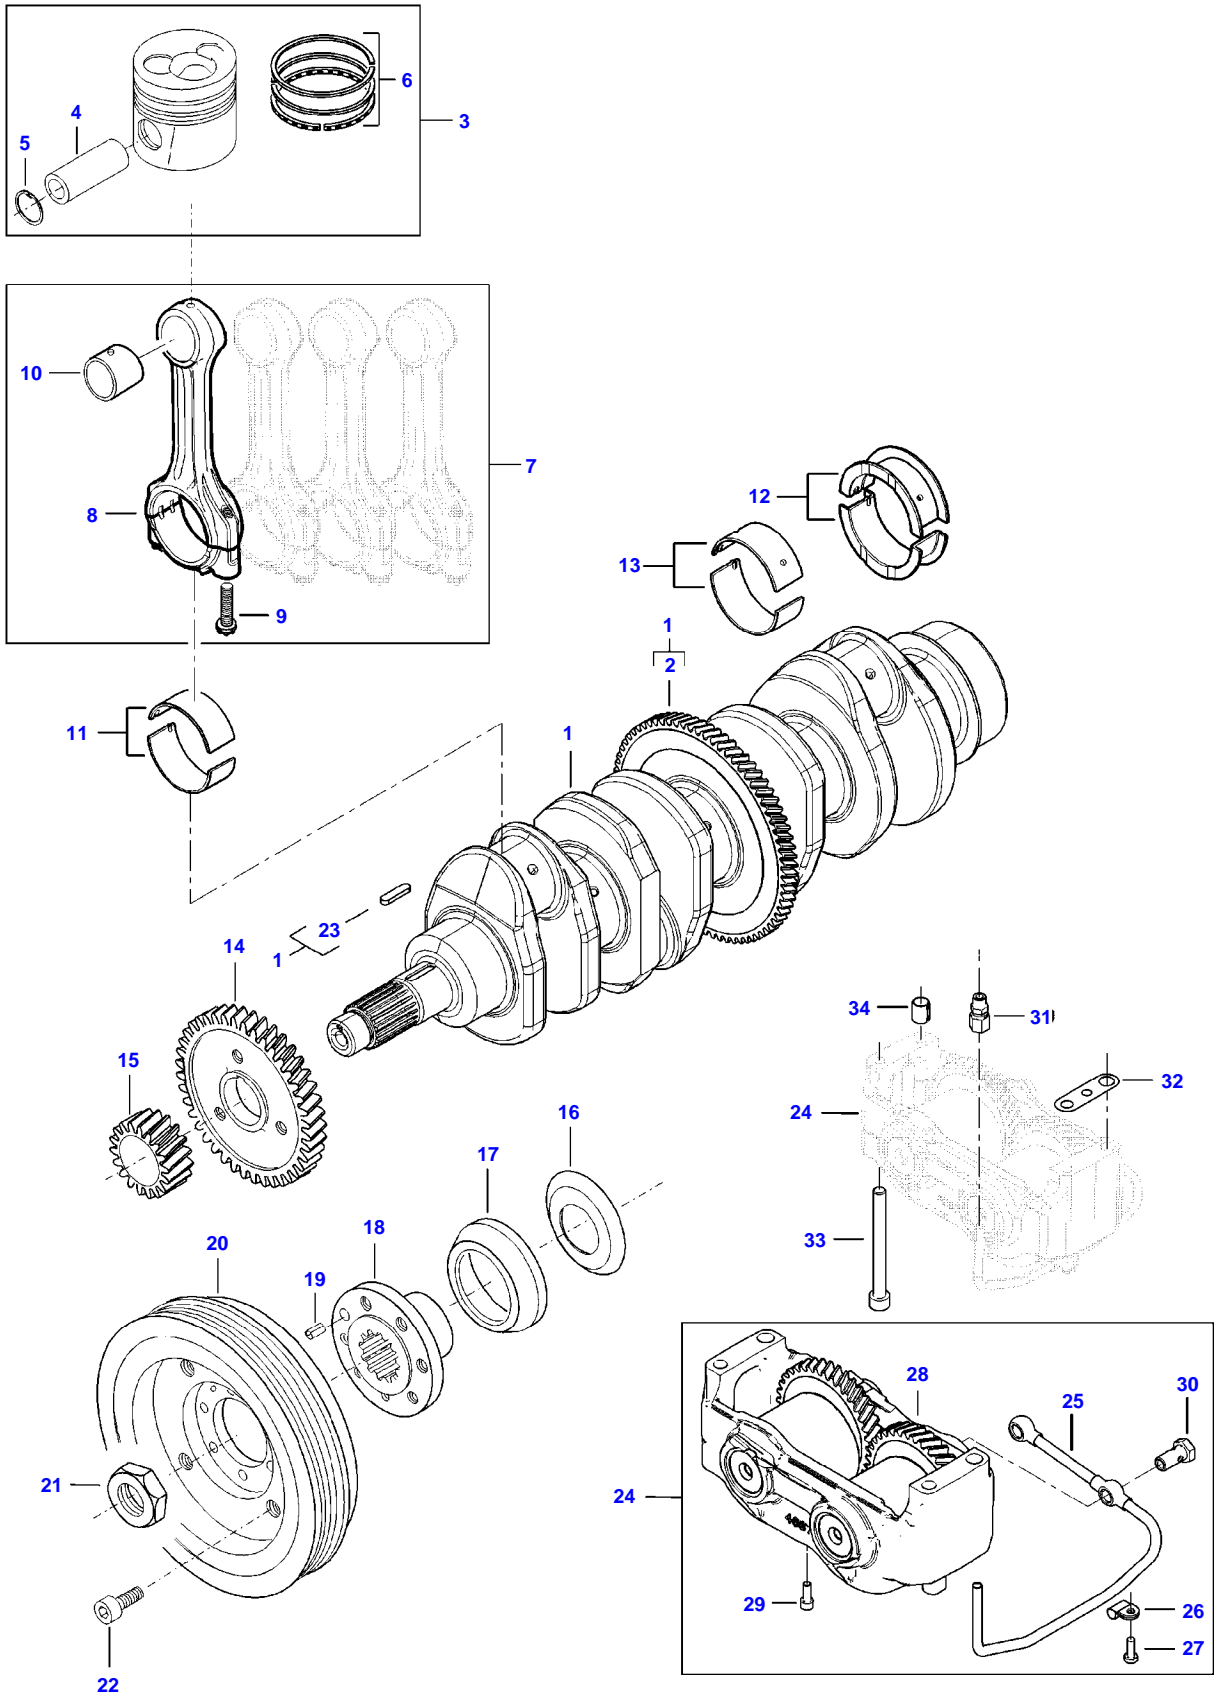

[B] INCLUDED IN COMPLETE ENGINE GASKET KIT 2

A92L TRACTOR (A72-A92 SERIES)
AP3B3238

AP3B3238

Item	Part Number	Qty	Description Comments
1	V836752443	1	FLYWHEEL HOUSING
2	V837091172	1	CRANKSHAFT SEAL [B]
3	V581705440	2	HEX SOCKET SCREW
4	V500951202	6	SPRING WASHER
5	V528702220	14	HEX CAP SCREW
6	V581705030	6	HEX SOCKET SCREW
7	V836007572	1	RUBBER PLUG
8	V836859311	1	PLUG
9	V598359850	2	PIN
10	V546801810	3	STUD BOLT
11	V504601002	3	NUT
12	V836538043	1	FLYWHEEL
13	V836117970	1	STARTER RING (12)
14	V836659527	1	GUIDE SLEEVE
15	V500951002	3	SPRING WASHER
16		1	

SEE PAGE 01-0018

[B] INCLUDED IN COMPLETE ENGINE GASKET KIT 2

A92L TRACTOR (A72-A92 SERIES)
AP4B3239

AP4B3239

Item	Part Number	Qty	Description Comments	Technical Specification
1	V837074344	1	CRANKSHAFT	
2	V836124524	1	GEAR (1)	
3	V836666103	4	PISTON	
4		4	(3)	
5		8	(3)	
6	V836640078	4	PISTON RING KIT (3)	
7	V836740859	1	CONNECTING ROD KIT	
8		4	(7)	
9	V836864141	8	CONNECTING ROD BOLT (7)	
10	V836110646	4	BEARING BUSH (7)	STD
11	V836179781	4	CONROD BEARING	STD
12	V836655514	4	MAIN BEARING	
13	V836679154	1	MAIN BEARING	
14	V836119550	1	GEAR,CRANKSHAFT	
15	V836122840	1	GEAR,CRANKSHAFT	
16	V836129781	1	RING	
17	V836136271	1	SHIELD	
18	V836846463	1	CRANKSHAFT HUB	
19	V595953360	1	PIN	
20	ACW3407790	1	CRANKSHAFT PULLEY	
21	V836647310	1	CRANKSHAFT NUT	
22	V581804602	6	HEX SOCKET SCREW	
23	V836122861	1	KEY (1)	
24	V837084821	1	COUNTERWEIGHT	
25	V836747478	1	OIL PIPE (24)	
26	V602071608	1	RETAINER CLAMP (24)	
27	V528801062	1	HEX CAP SCREW (24)	
28		1	(24)	
29	V581804182	2	HEX SOCKET SCREW (24)	
30	ACW2388530	2	BANJO BOLT (24)	
31	V641016008	1	STRAIGHT FITTING	
32	V836119920		SHIM	
33	V581805172	4	HEX SOCKET SCREW	
34	V598359850	2	PIN	