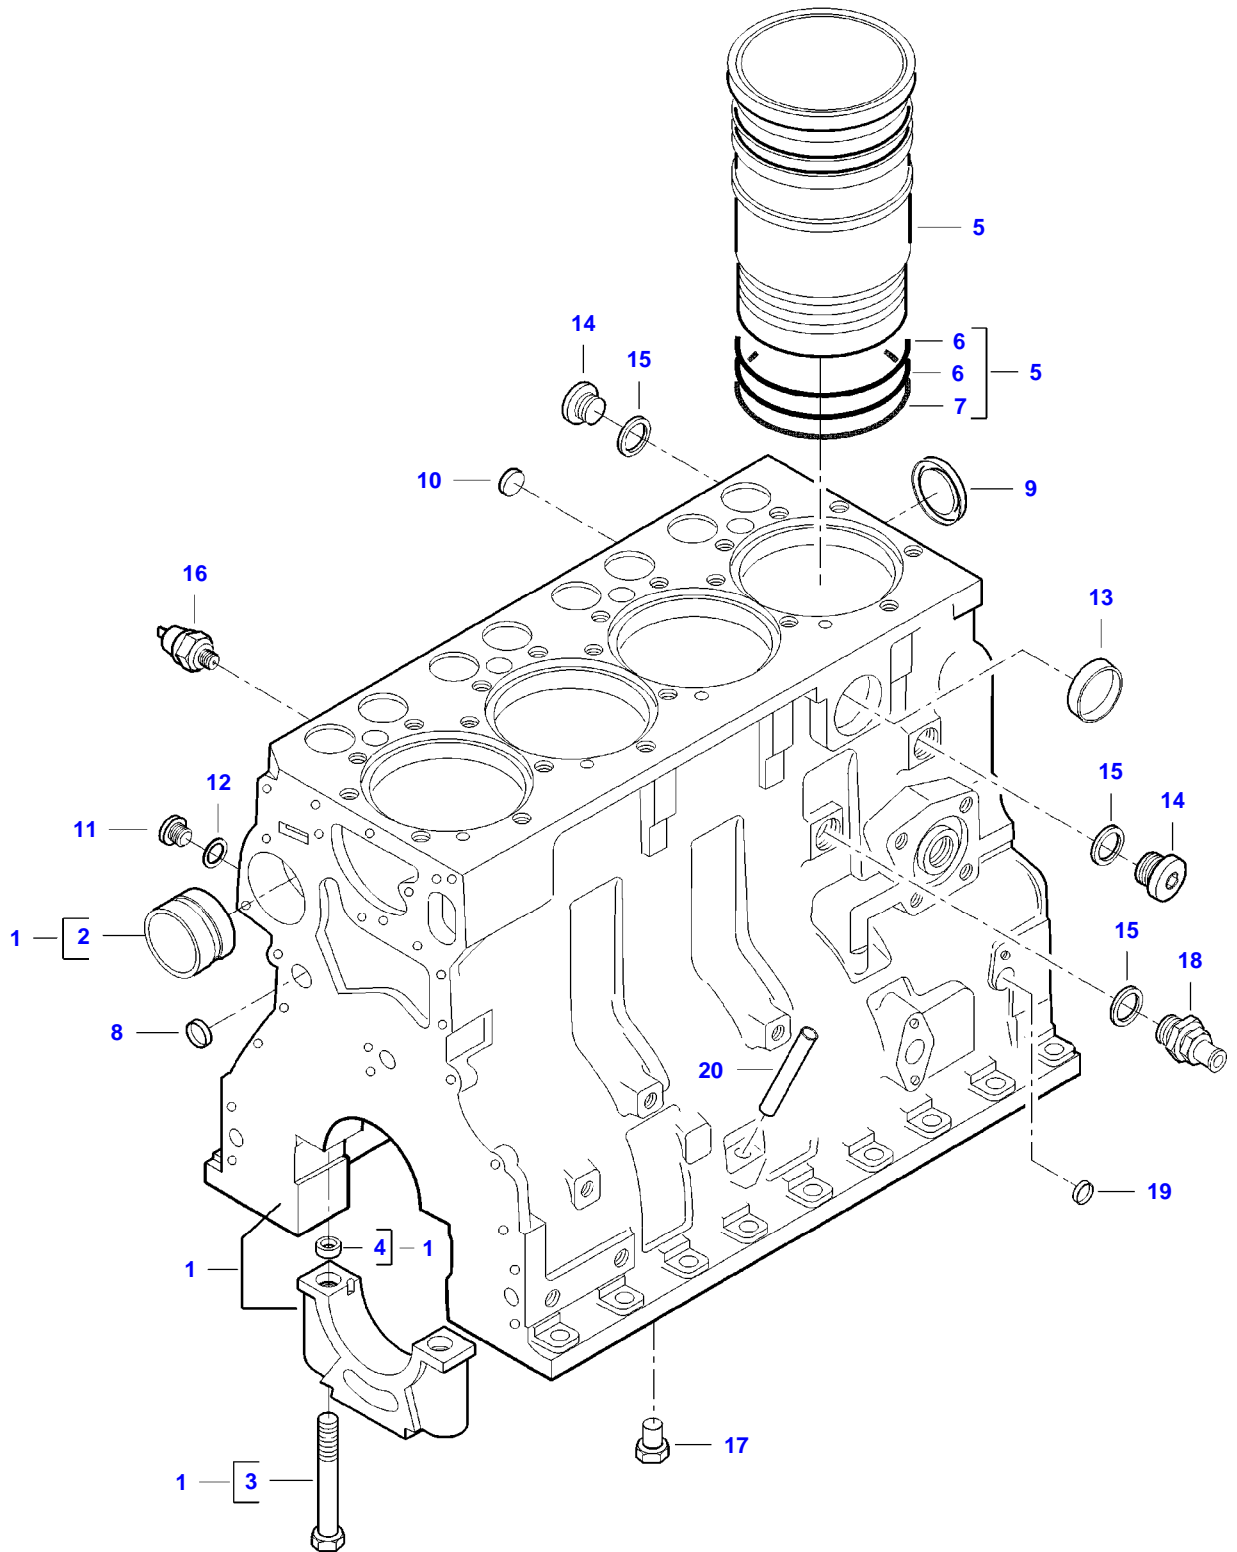

A92L TRACTOR (A72-A92 SERIES)
AP1B3236

AP1B3236

Item	Part Number	Qty	Description Comments	Technical Specification
1	V836773437	1	CYLINDER BLOCK	
2	V836866069	1	CAMSHAFT BEARING BUSHING (1)	
3	V835329030	10	HEX CAP SCREW (1)	
4	V836214478	8	GUIDE SLEEVE (1)	
5	V836673191	4	LINER	D108 MM STD
6	V836647502	8	CYLINDER LINER O-RING (5) [B]	
7	V836647503	4	CYLINDER LINER O-RING (5) [B]	
8	V640016016	4	CUP PLUG	
9	V836529872	1	PLUG	
10	V640016018	2	CUP PLUG	
11	V640325110	4	SCREW PLUG	
12	V615871016	4	SEALING WASHER [B]	
13	V640016040	1	CUP PLUG	
14	V640325018	2	PLUG	
15	V615881822	4	SEALING WASHER [B]	
16	V887283760	1	PRESSURE SWITCH	
17	V640045112	4	PLUG	
18	V836664377	1	DRAIN VALVE	
19	V640016020	1	CUP PLUG	
20	V836666910	1	OIL DIPSTICK GUIDE PIPE [B] INCLUDED IN COMPLETE ENGINE GASKET KIT 2