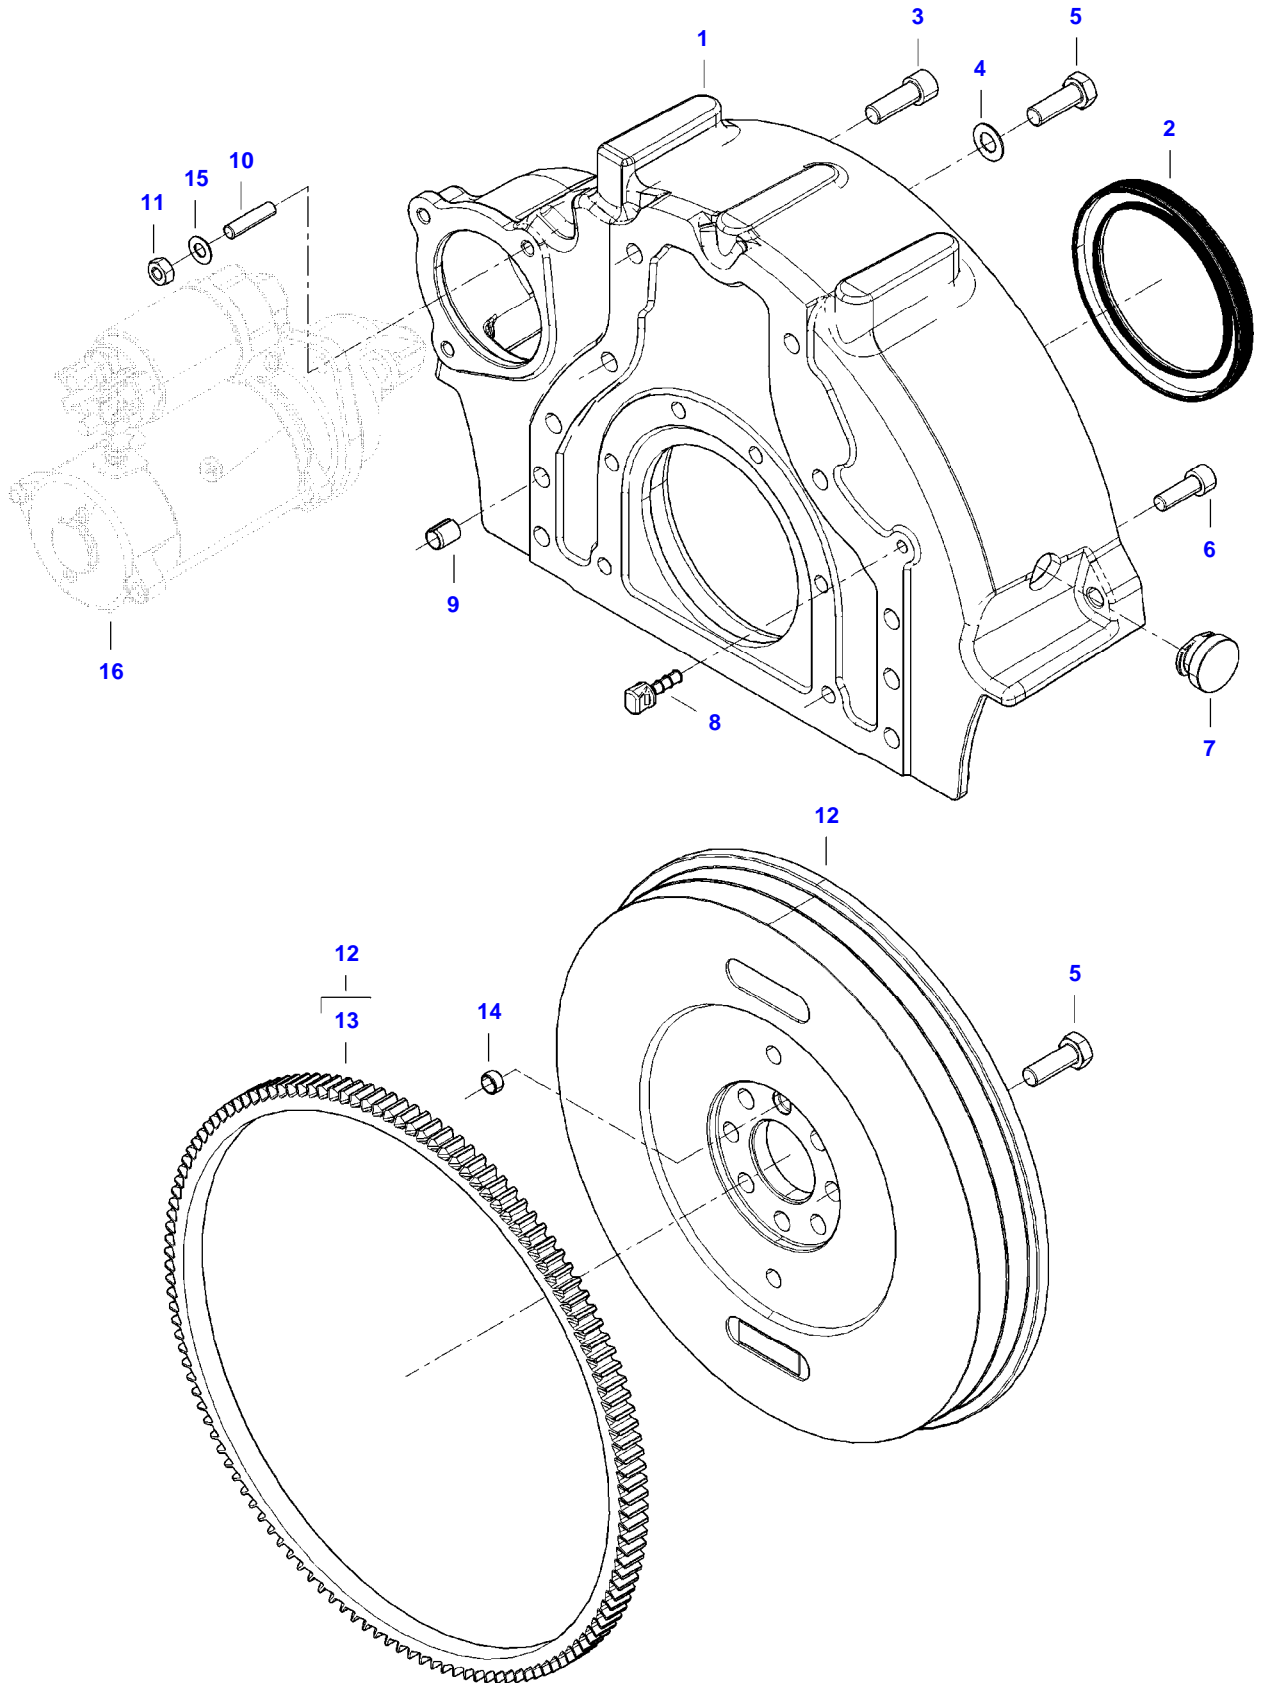

A92L TRACTOR (A72-A92 SERIES)
AP3B3238

AP3B3238

Item	Part Number	Qty	Description Comments
1	V836752443	1	FLYWHEEL HOUSING
2	V837091172	1	CRANKSHAFT SEAL [B]
3	V581705440	2	HEX SOCKET SCREW
4	V500951202	6	SPRING WASHER
5	V528702220	14	HEX CAP SCREW
6	V581705030	6	HEX SOCKET SCREW
7	V836007572	1	RUBBER PLUG
8	V836859311	1	PLUG
9	V598359850	2	PIN
10	V546801810	3	STUD BOLT
11	V504601002	3	NUT
12	V836538043	1	FLYWHEEL
13	V836117970	1	STARTER RING (12)
14	V836659527	1	GUIDE SLEEVE
15	V500951002	3	SPRING WASHER
16		1	

SEE PAGE 01-0018

[B] INCLUDED IN COMPLETE ENGINE GASKET KIT 2