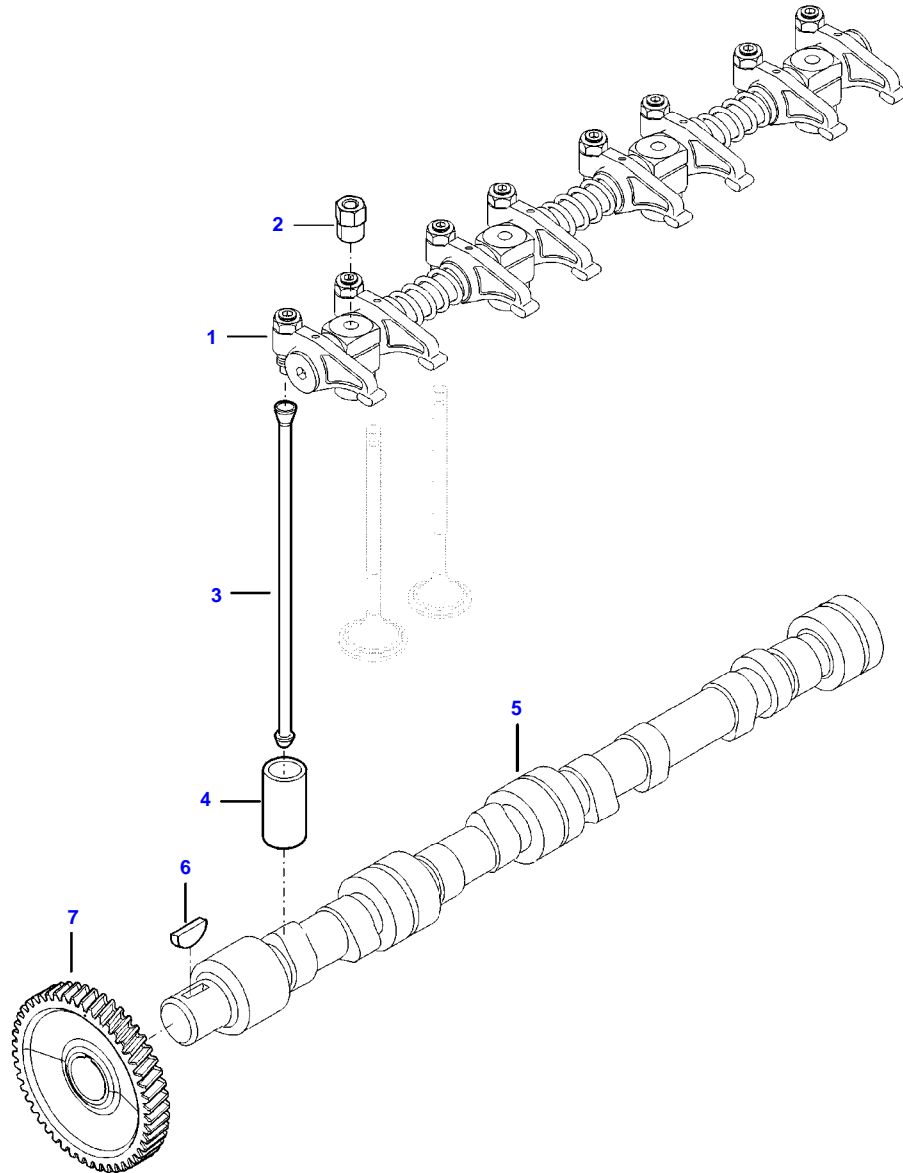

[B] INCLUDED IN COMPLETE ENGINE GASKET KIT 2

A92L TRACTOR (A72-A92 SERIES)
AP3B3238

AP3B3238

Item	Part Number	Qty	Description Comments
1	V836752443	1	FLYWHEEL HOUSING
2	V837091172	1	CRANKSHAFT SEAL [B]
3	V581705440	2	HEX SOCKET SCREW
4	V500951202	6	SPRING WASHER
5	V528702220	14	HEX CAP SCREW
6	V581705030	6	HEX SOCKET SCREW
7	V836007572	1	RUBBER PLUG
8	V836859311	1	PLUG
9	V598359850	2	PIN
10	V546801810	3	STUD BOLT
11	V504601002	3	NUT
12	V836538043	1	FLYWHEEL
13	V836117970	1	STARTER RING (12)
14	V836659527	1	GUIDE SLEEVE
15	V500951002	3	SPRING WASHER
16		1	

SEE PAGE 01-0018

[B] INCLUDED IN COMPLETE ENGINE GASKET KIT 2

A92L TRACTOR (A72-A92 SERIES)
AP4B3239

AP4B3239

Item	Part Number	Qty	Description Comments	Technical Specification
1	V837074344	1	CRANKSHAFT	
2	V836124524	1	GEAR (1)	
3	V836666103	4	PISTON	
4		4	(3)	
5		8	(3)	
6	V836640078	4	PISTON RING KIT (3)	
7	V836740859	1	CONNECTING ROD KIT	
8		4	(7)	
9	V836864141	8	CONNECTING ROD BOLT (7)	
10	V836110646	4	BEARING BUSH (7)	STD
11	V836179781	4	CONROD BEARING	STD
12	V836655514	4	MAIN BEARING	
13	V836679154	1	MAIN BEARING	
14	V836119550	1	GEAR,CRANKSHAFT	
15	V836122840	1	GEAR,CRANKSHAFT	
16	V836129781	1	RING	
17	V836136271	1	SHIELD	
18	V836846463	1	CRANKSHAFT HUB	
19	V595953360	1	PIN	
20	ACW3407790	1	CRANKSHAFT PULLEY	
21	V836647310	1	CRANKSHAFT NUT	
22	V581804602	6	HEX SOCKET SCREW	
23	V836122861	1	KEY (1)	
24	V837084821	1	COUNTERWEIGHT	
25	V836747478	1	OIL PIPE (24)	
26	V602071608	1	RETAINER CLAMP (24)	
27	V528801062	1	HEX CAP SCREW (24)	
28		1	(24)	
29	V581804182	2	HEX SOCKET SCREW (24)	
30	ACW2388530	2	BANJO BOLT (24)	
31	V641016008	1	STRAIGHT FITTING	
32	V836119920		SHIM	
33	V581805172	4	HEX SOCKET SCREW	
34	V598359850	2	PIN	

A92L TRACTOR (A72-A92 SERIES)
AP5C2102

AP5C2102

Item	Part Number	Qty	Description Comments
1	V836767044	1	ROCKER SHAFT ASM
2	V836655406	4	SLEEVE NUT
3	V837084414	8	PUSHROD
4	V836014264	8	TAPPET
5	V836773053	1	CAMSHAFT
6	V603305760	1	WOODRUFF KEY
7	V836646389	1	GEAR,CAMSHAFT