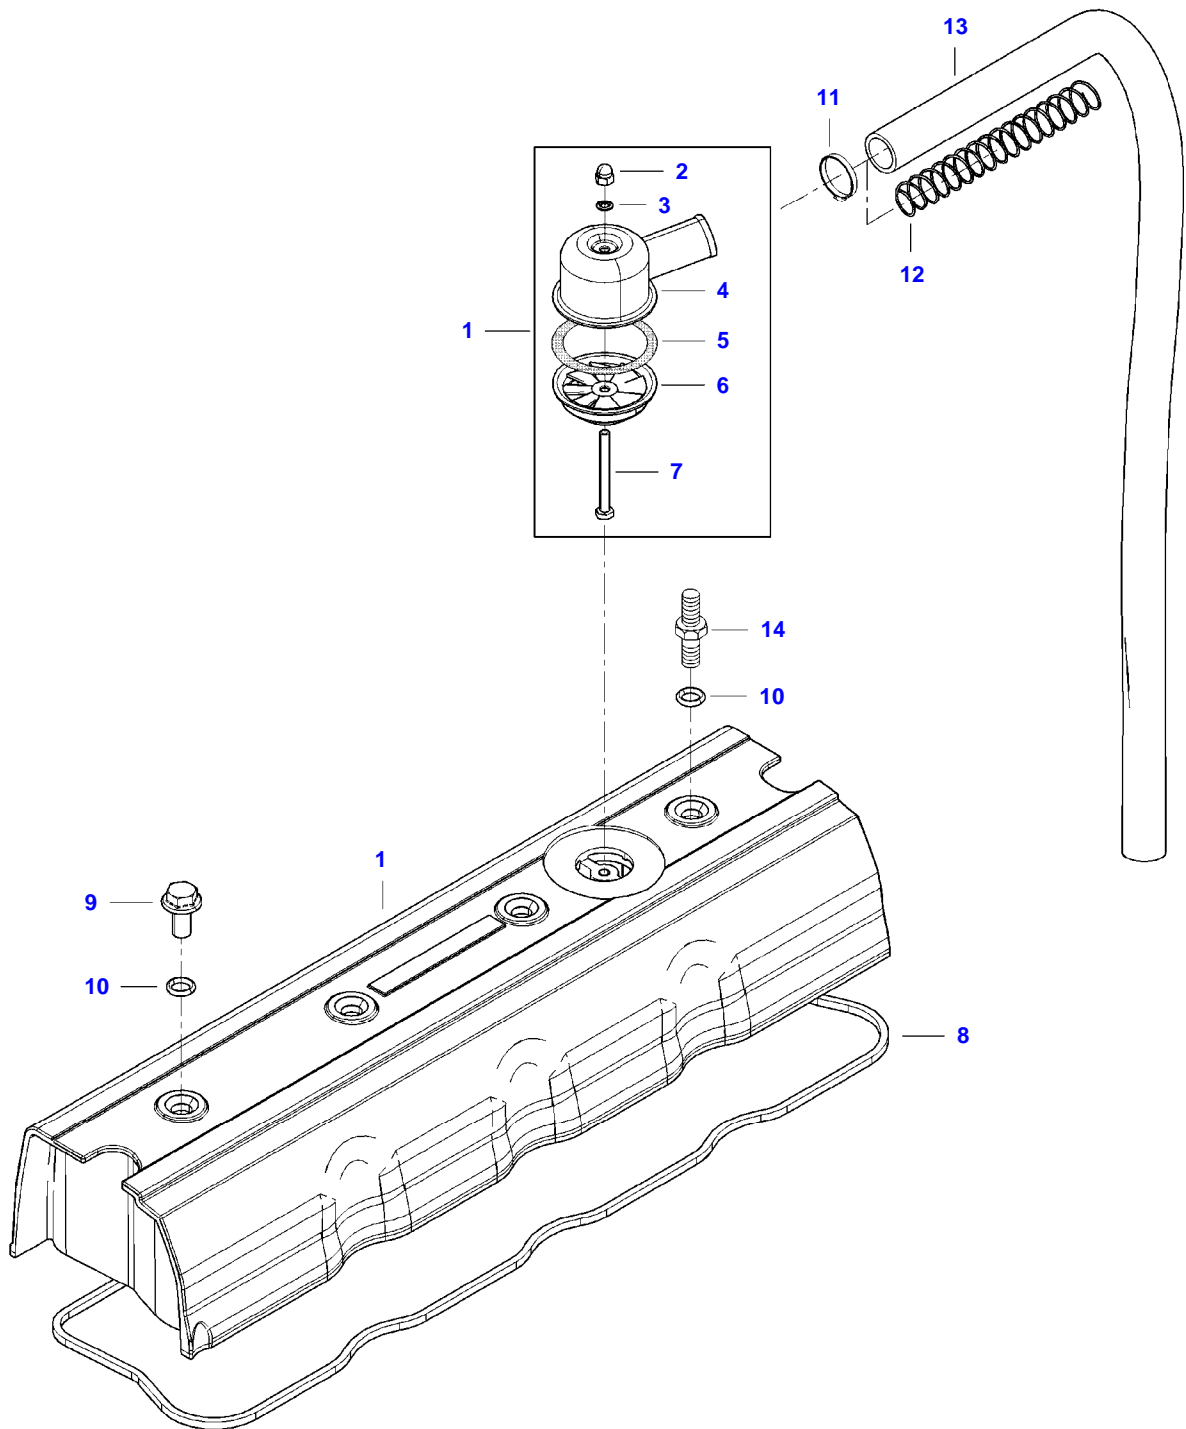

A92L TRACTOR (A72-A92 SERIES)
AP35B3241

AP35B3241

Item	Part Number	Qty	Description Comments
1	V837070461	1	VALVE ROCKER COVER
2	V519600602	1	NUT (1)
3	V836684766	1	SEALING WASHER (1)
4	V837070442	1	BREATHER CAP (1)
5	V836667459	1	GASKET (1)
6	V837070455	1	BREATHER (1)
7	V528801182	1	HEX CAP SCREW (1)
8	V836767244	1	VALVE ROCKER COVER GASKET [A]
9	V540801782	3	HEXAGON FLANGE BOLT
10	V614901030	4	O-RING [A]
11	V602078532	1	HOSE CLIP
12	V837070343	1	SPRING
13	V837070346	1	BREATHER HOSE
14	V836667033	1	STUD BOLT

[A] INCLUDED IN CYLINDER HEAD GASKET KIT 1