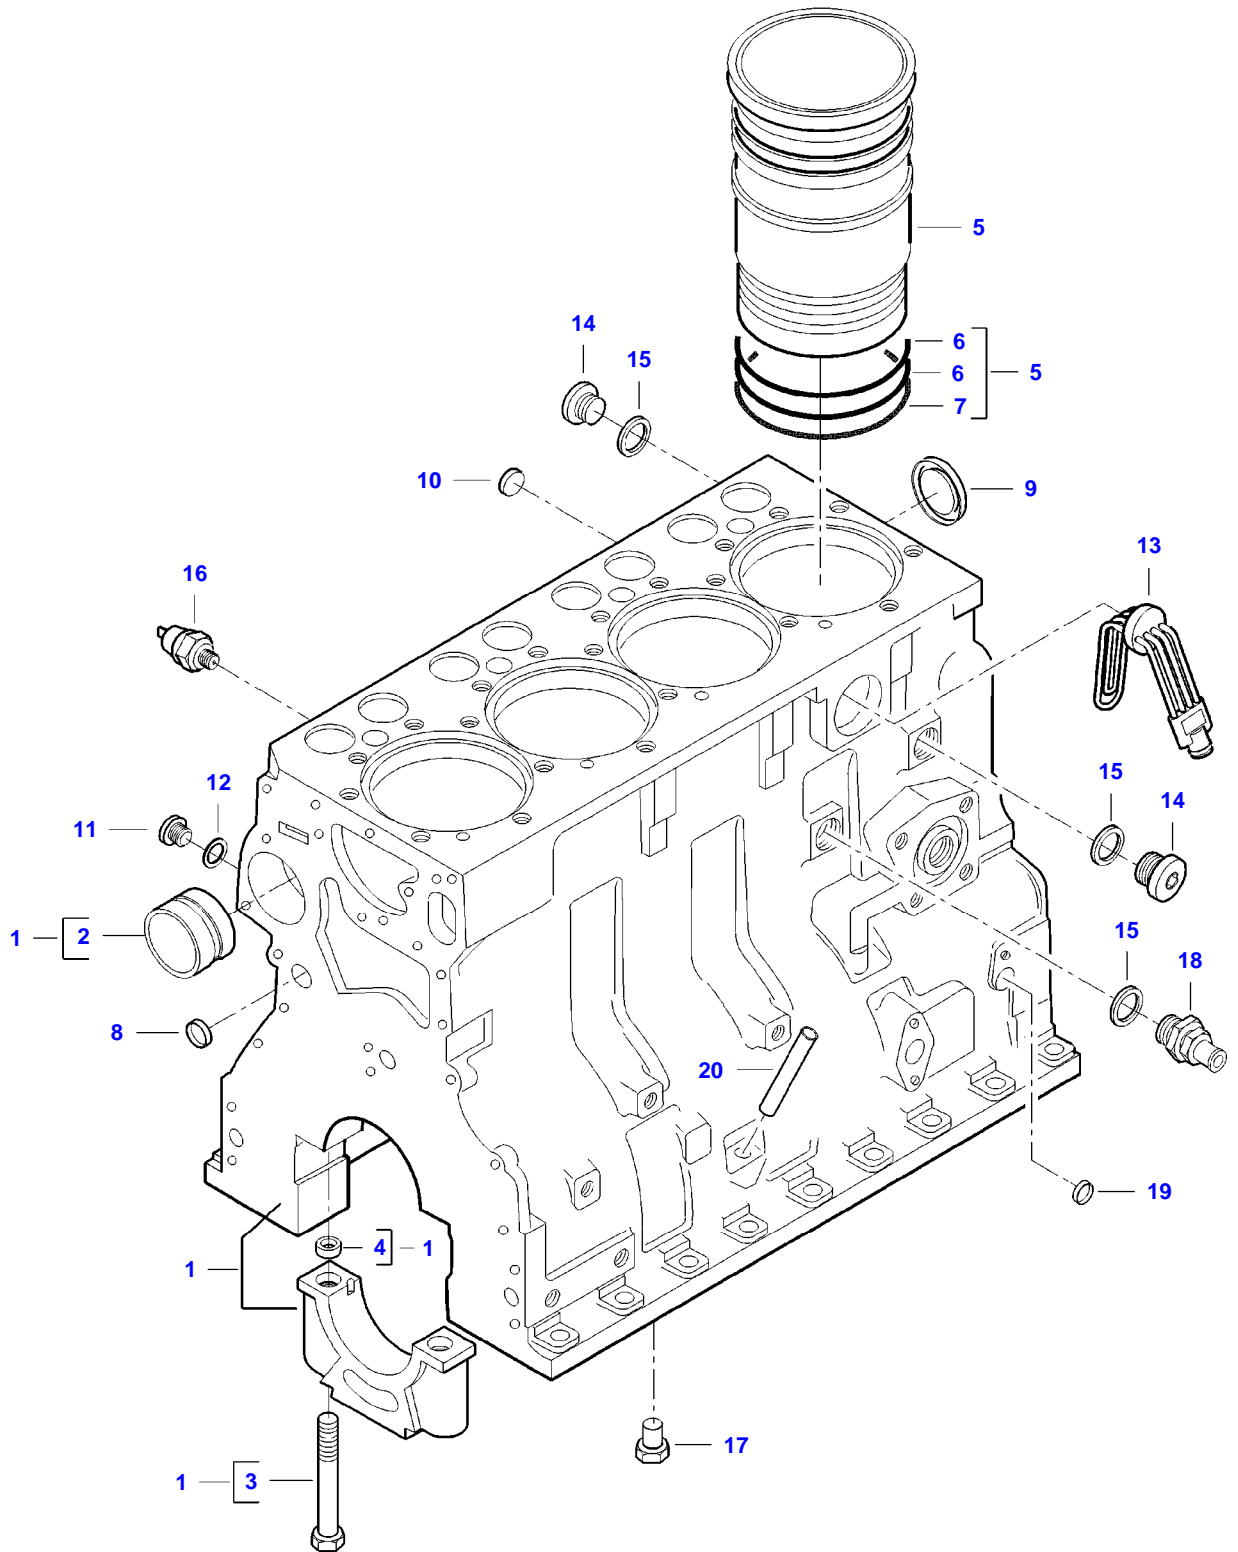

A92L TRACTOR (A72-A92 SERIES)
AP1B3249

AP1B3249

Item	Part Number	Qty	Description Comments	Technical Specification
1	V836773437	1	CYLINDER BLOCK	
2	V836866069	1	CAMSHAFT BEARING BUSHING (1)	
3	V835329030	10	HEX CAP SCREW (1)	
4	V836214478	8	GUIDE SLEEVE (1)	
5	V836673191	4	LINER	D108 MM STD
6	V836647502	8	CYLINDER LINER O-RING (5) [B]	
7	V836647503	4	CYLINDER LINER O-RING (5) [B]	
8	V640016016	4	CUP PLUG	
9	V836529872	1	PLUG	
10	V640016018	2	CUP PLUG	
11	V640325110	4	SCREW PLUG	
12	V615871016	4	SEALING WASHER [B]	
13	V837070396	1	ENGINE BLOCK HEATER	
14	V640325018	2	PLUG	
15	V615881822	4	SEALING WASHER [B]	
16	V887283760	1	PRESSURE SWITCH	
17	V640045112	4	PLUG	
18	V836664377	1	DRAIN VALVE	
19	V640016020	1	CUP PLUG	
20	V836666910	1	OIL DIPSTICK GUIDE PIPE [B] INCLUDED IN COMPLETE ENGINE GASKET KIT 2