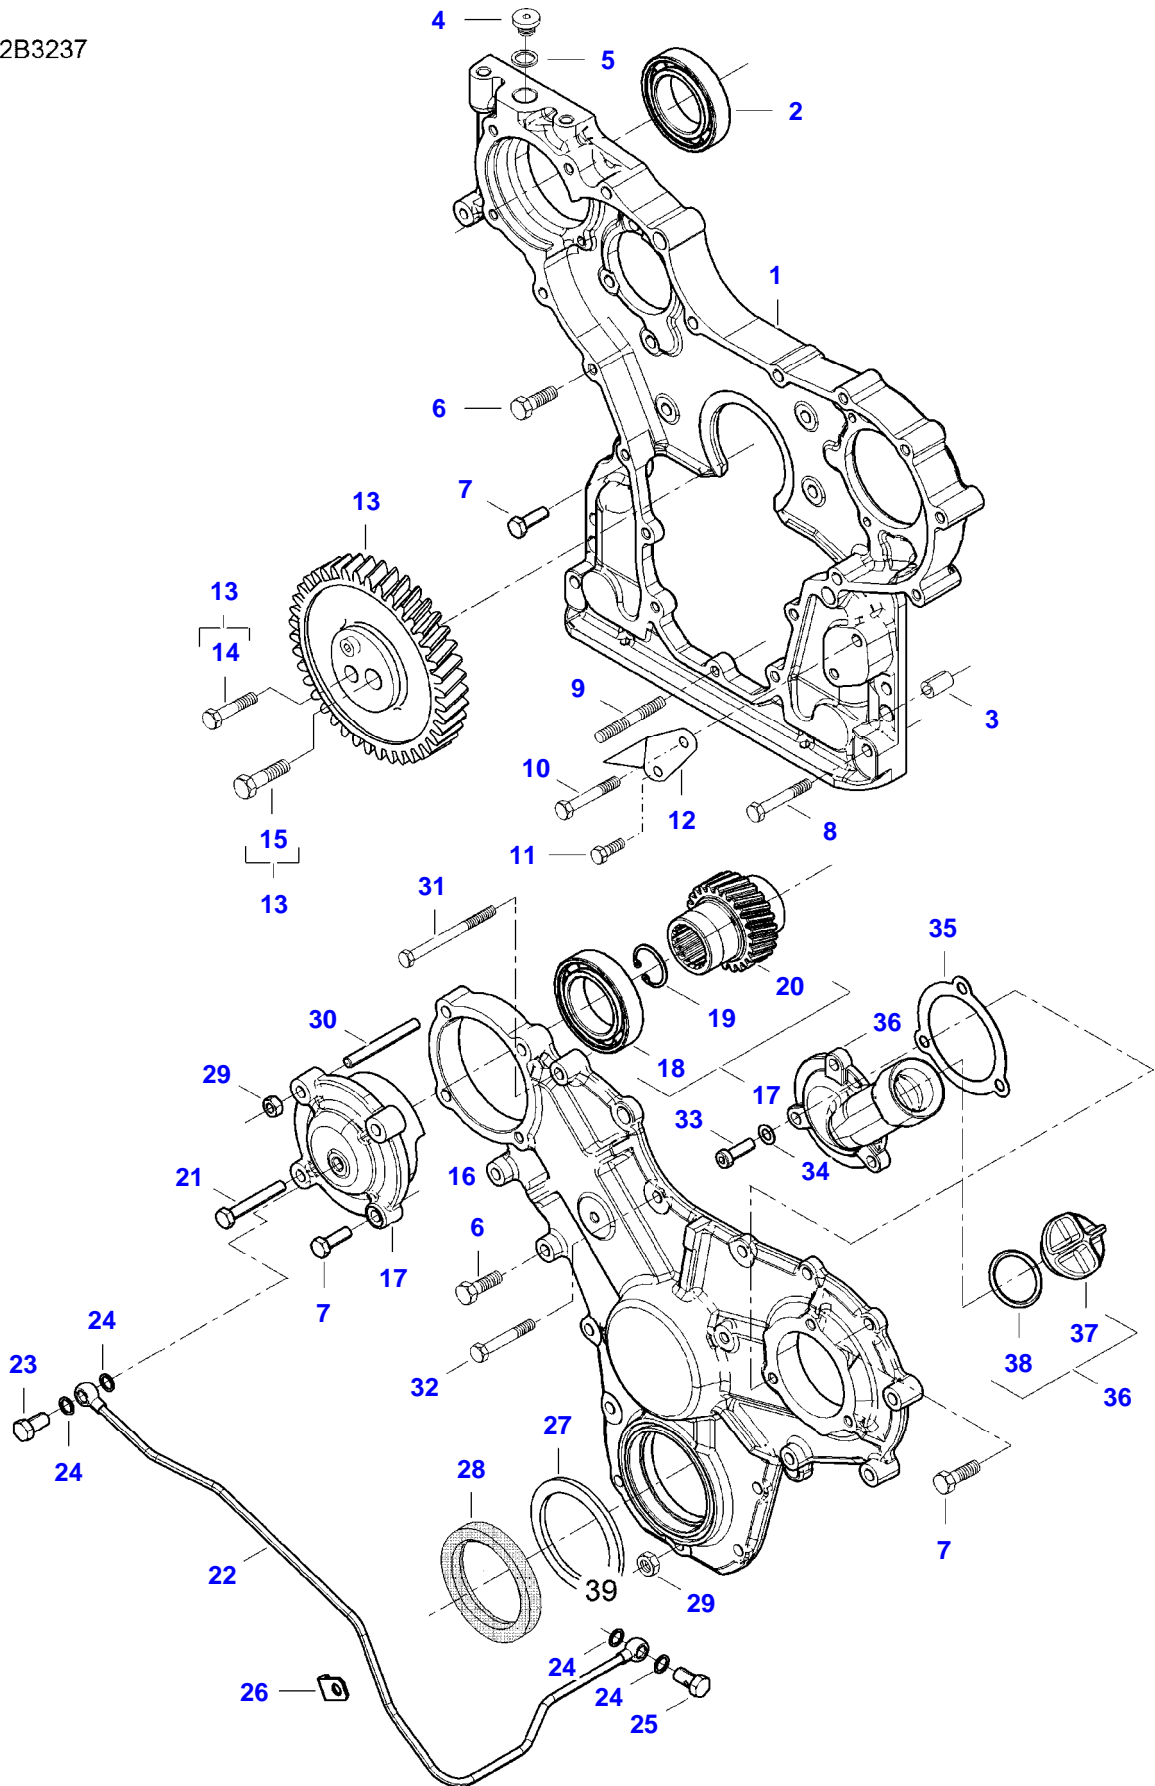

A92L TRACTOR (A72-A92 SERIES)
AP2B3237

AP2B3237

Item	Part Number	Qty	Description Comments
1	V836667948	1	TIMING GEAR CASE
2	V610060096	1	BALL BEARING
3	V598359850	4	PIN
4	V640325018	1	PLUG
5	V615881822	1	SEALING WASHER [B]
6	V528801422	2	HEX CAP SCREW
7	V528801402	18	HEX CAP SCREW
8	V529801442	2	HEX CAP SCREW
9	V546801380	5	STUD BOLT
10	V529801910	1	HEX CAP SCREW
11	V528801362	1	HEX CAP SCREW
12	V836655720	1	TIMING MARK INDICATOR
13	V836673332	1	IDLER GEAR
14	V529801910	1	HEX CAP SCREW (13)
15	V529902720	1	HEX CAP SCREW (13)
16	V836647575	1	GEAR HOUSING FRONT COVER
17	V836666028	1	DRIVE
18	V610060096	1	BALL BEARING (17)
19	V617330031	1	LOCK RING (17)
20	V836122843	1	SHAFT (17)
21	V529801462	2	HEX CAP SCREW
22	V836673122	1	OIL PIPE
23	V836664212	1	BANJO BOLT
24	V615871014	4	SEALING WASHER [B]
25	V640435006	1	BANJO BOLT
26	V836009683	1	RETAINER CLAMP
27	V836129782	1	COVER
28	V836673387	1	SHAFT SEAL
29	V504800800	4	NUT
30	V546801470	1	STUD BOLT
31	V529801502	2	HEX CAP SCREW
32	V529801472	3	HEX CAP SCREW
33	V577904620	3	HEX SOCKET SCREW
34	V500950802	3	SPRING WASHER
35	V836129946	1	GASKET [B]
36	V837086441	1	ENGINE OIL FILL PIPE
37	V836017927	1	CAP (36)
38	V614603540	1	O-RING (36) [B]

[B] INCLUDED IN COMPLETE ENGINE GASKET KIT 2