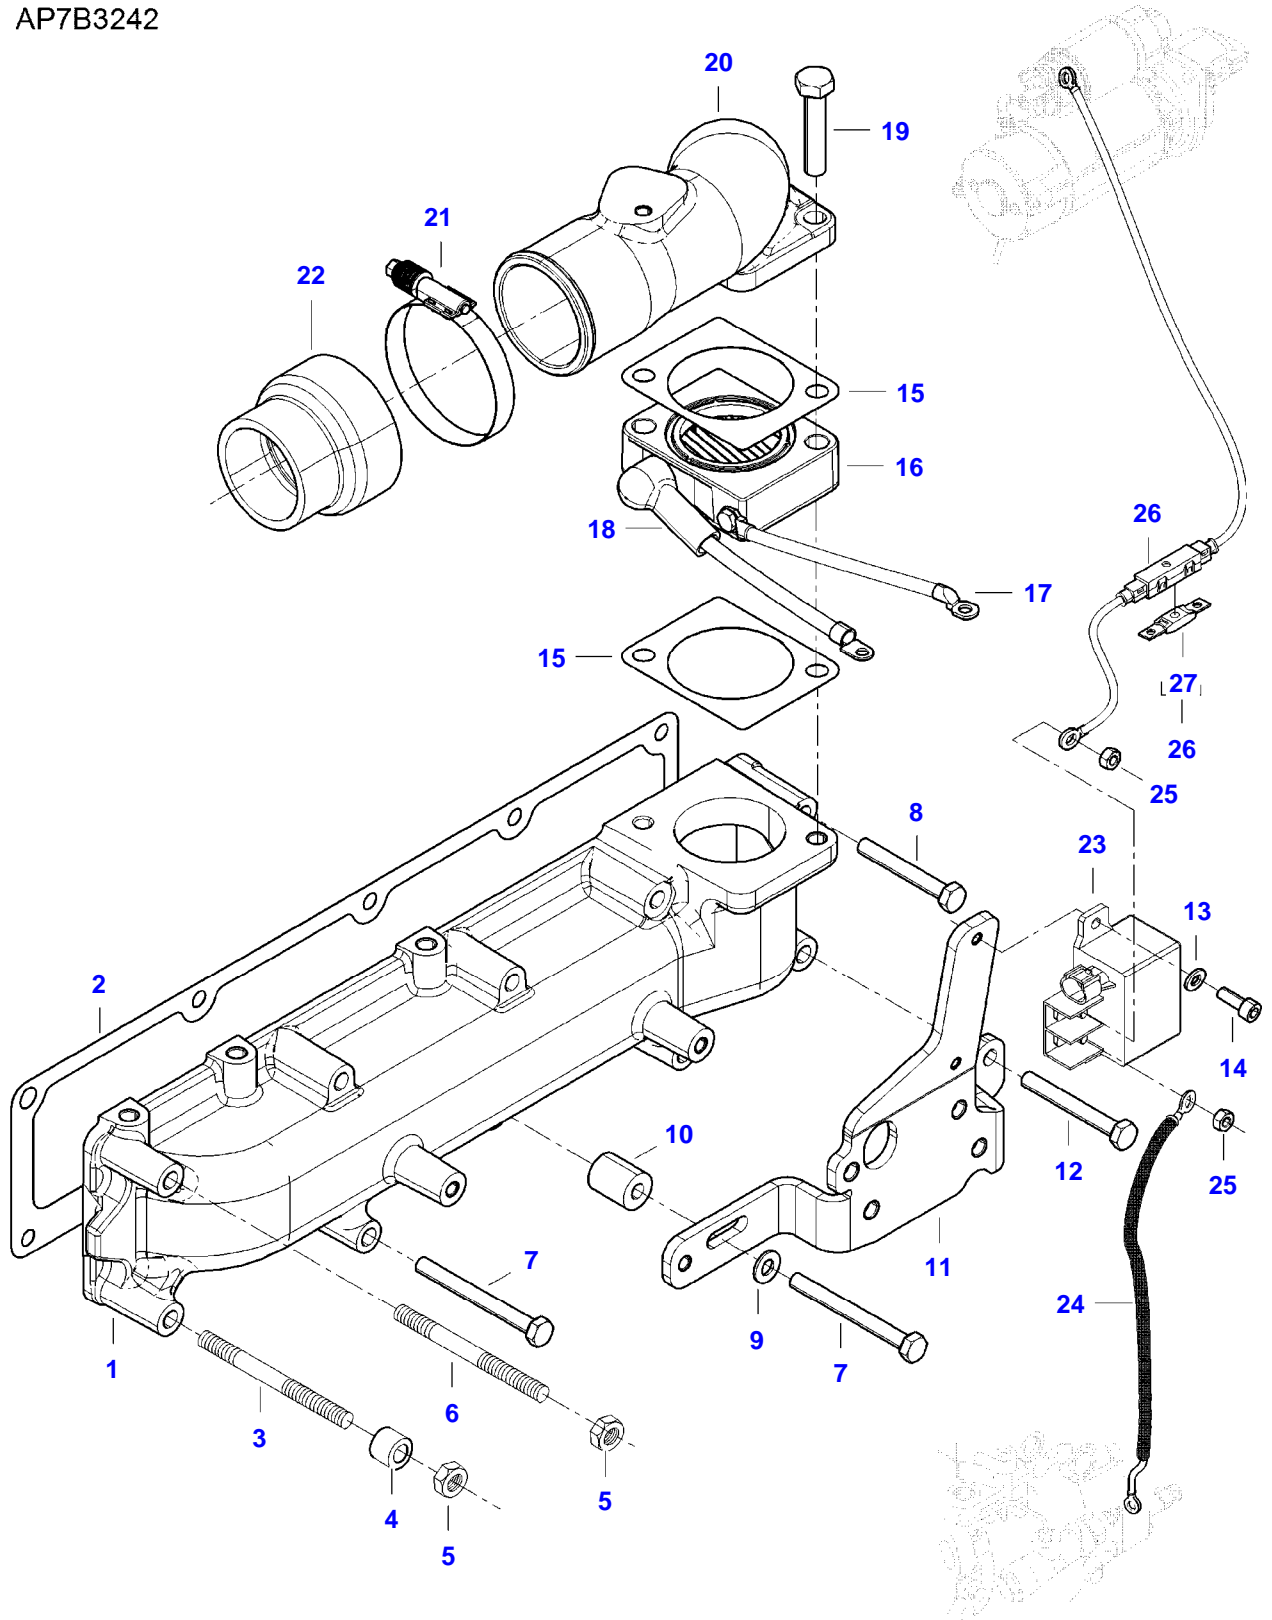

A92L TRACTOR (A72-A92 SERIES)
AP7B3242

AP7B3242

Item	Part Number	Qty	Description Comments
1	V837070298	1	INTAKE MANIFOLD
2	V836747595	1	INTAKE MANIFOLD GASKET [A]
3	V546801500	1	STUD BOLT
4	V836128220	1	SPACER PIECE
5	V504800800	2	NUT
6	V546801492	1	STUD BOLT
7	V529801512	2	HEX CAP SCREW
8	V529801472	4	HEX CAP SCREW
9	V500150842	1	WASHER
10	V836652095	1	SPACER PIECE
11	V836673084	1	BRACKET
12	V529801482	1	HEX CAP SCREW
13	V500150642	2	WASHER
14	V581804182	2	HEX SOCKET SCREW
15	V836666074	2	GASKET [A]
16	V836674519	1	INTAKE AIR PREHEATER
17	V836767085	1	GROUND WIRE (16)
18	V836866713	1	WIRE (16)
19	V529801852	2	HEX CAP SCREW
20	V836673185	1	PIPE
21	V602094575	1	HOSE CLIP
22	V836647654	1	RUBBER HOSE
23	V837069047	1	RELAY
24	V836673373	1	WIRE
25	V504600602	2	NUT
26	V837070053	1	WIRE
27	V836662501	1	FUSE (26)

[A] INCLUDED IN CYLINDER HEAD GASKET KIT 1