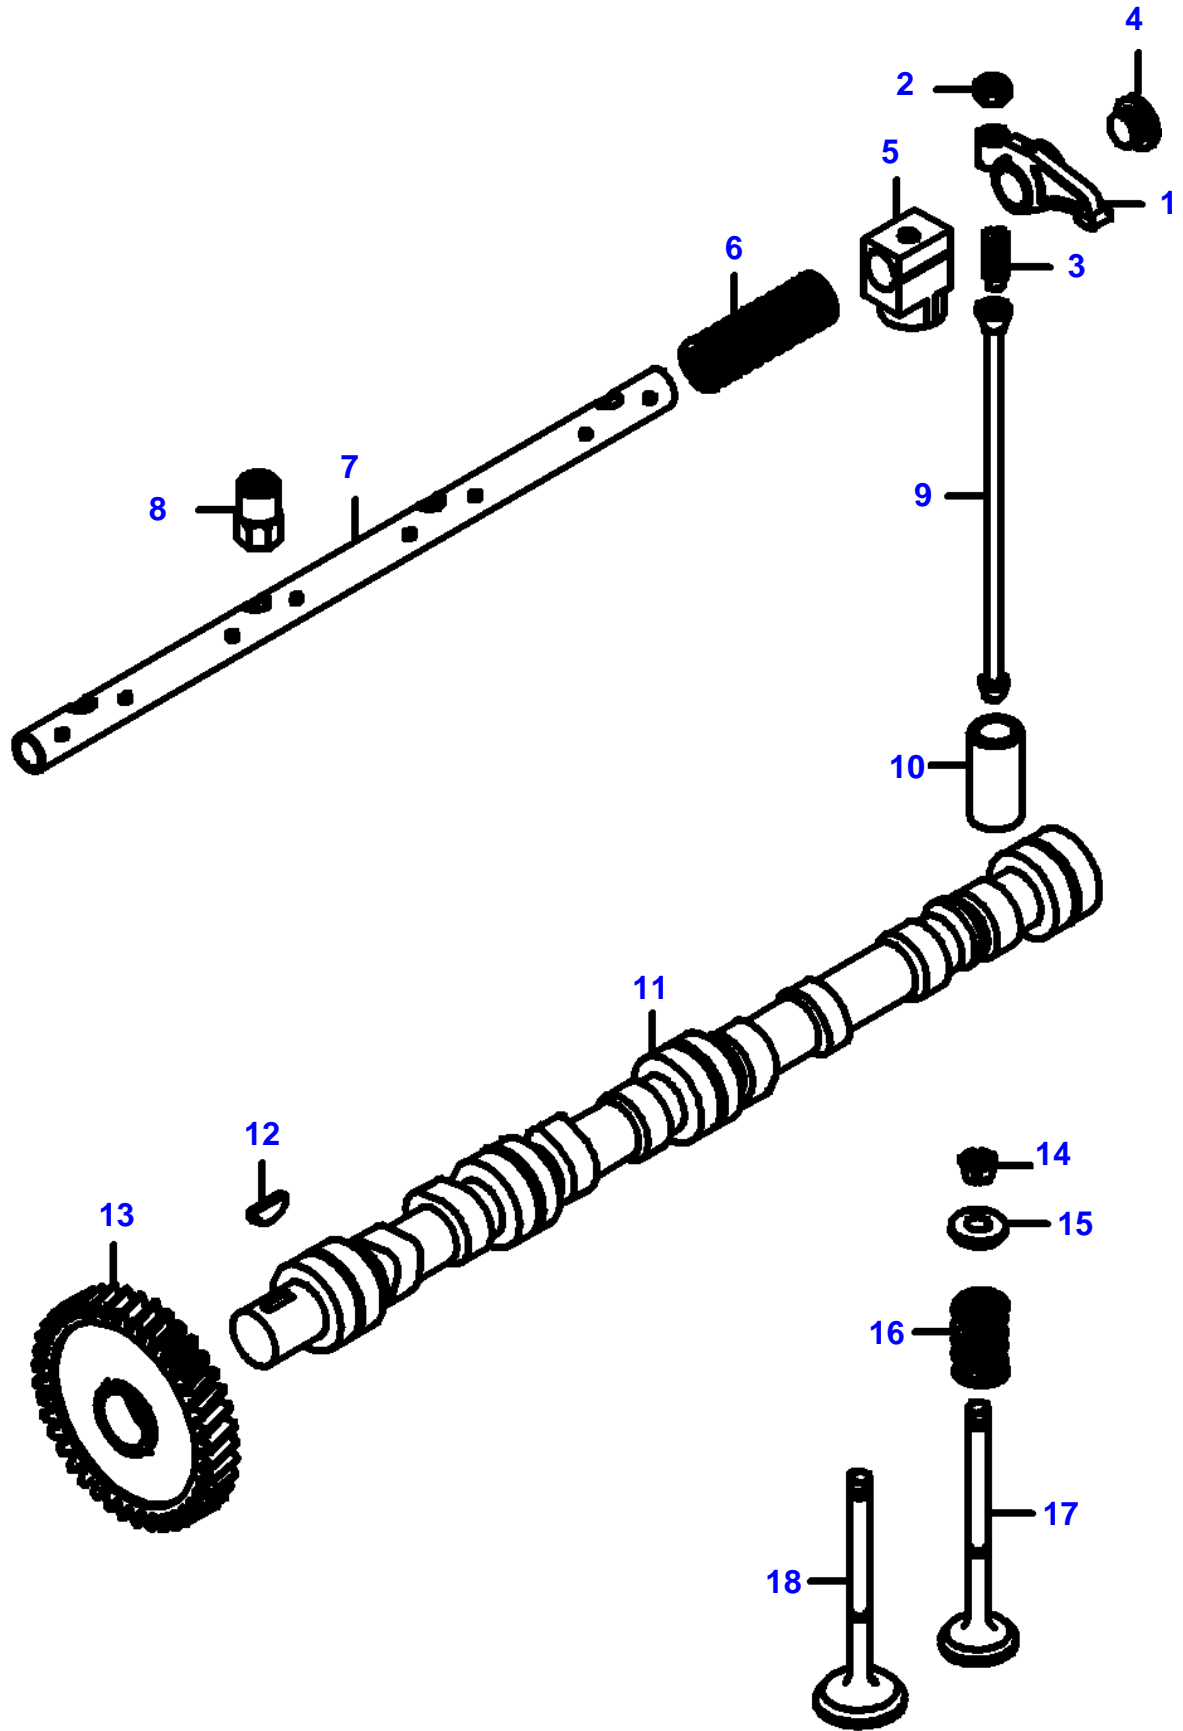

6350HI TRACTOR (HITECH SERIES)
SPIMG-008-21-12

Item	Part Number	Qty	Description Comments
1	V836767044	1	ROCKER SHAFT ASM
	V836666608	8	ROCKER ARM
			. -S12222 (M)
	V836667042	8	ROCKER ARM
2			. S12223- (M)
	V512861000	8	NUT
3			..
	V836655866	8	ADJUSTING SCREW
			.. -S12222 (M)
	V837069023	8	VALVE ROCKER ADJUSTMENT SCREW
4			.. S12223- (M)
	V836655899	2	PLUG
			. -S12222 (M)
	V837069020	2	PLUG
5			. S12223- (M)
	V836655869	4	BRACKET
6	V836655884	3	SPRING
7	V836755871	1	SHAFT
8	V836655406	4	SLEEVE NUT
9	V836655867	8	PUSHROD
10	V836014264	8	TAPPET
11	V836746375	1	CAMSHAFT
12	V603305760	1	WOODRUFF KEY
13	V836646389	1	GEAR,CAMSHAFT
14	V836646382	16	COTTER
15	V836646381	8	WASHER
16	V836646380	8	SPRING
17	V836646357	4	EXHAUST VALVE
18	V836646356	4	INTAKE VALVE