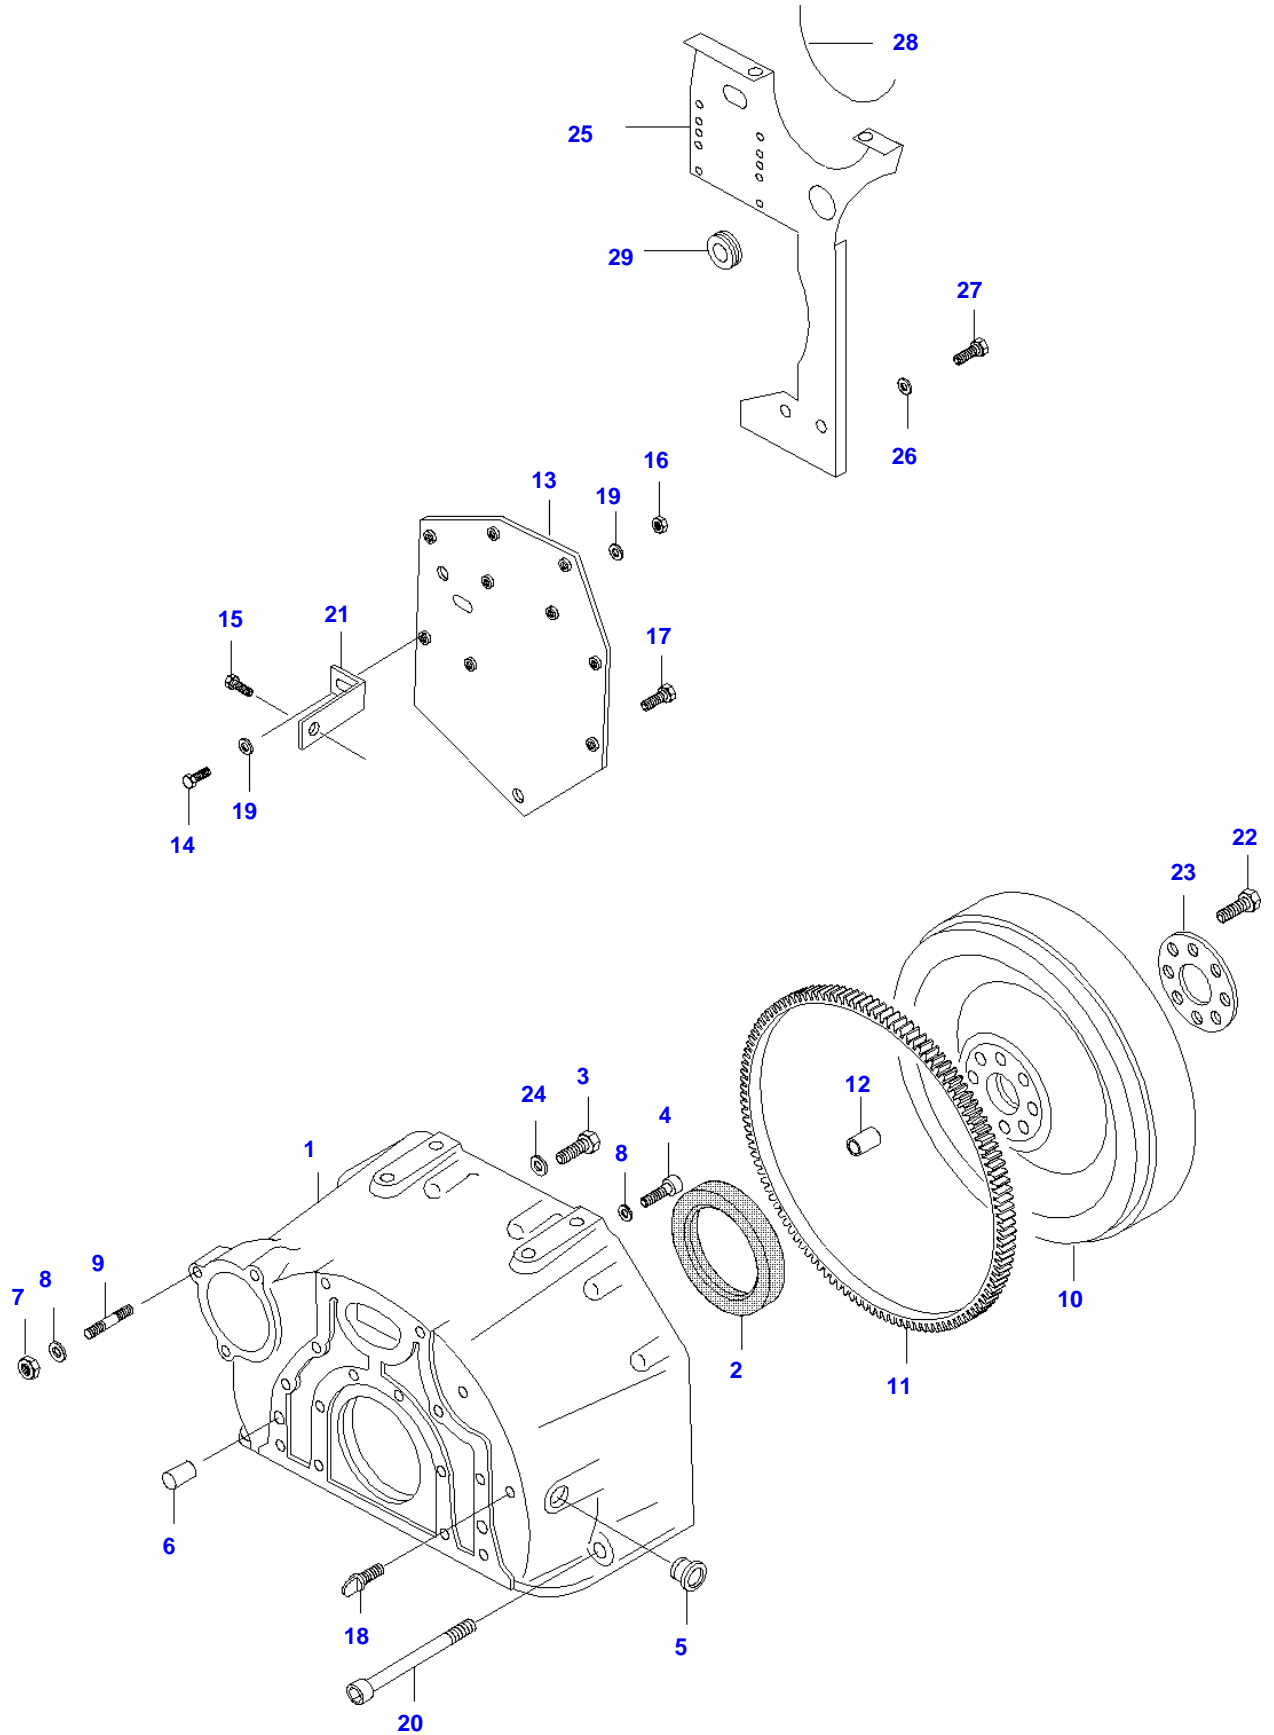

6350HI TRACTOR (HITECH SERIES)
SPIMG-008-21-06

Item	Part Number	Qty	Description Comments	Technical Specification
1	V836647439	1	FLYWHEEL HOUSING	
2	V614500002	1	CRANKSHAFT SEAL S2	
3	V529702220	8	HEX CAP SCREW	
4	V581705030	6	HEX SOCKET SCREW	
5	V836007572	1	RUBBER PLUG	
6	V598359850	2	PIN	
7	V504601000	3	NUT	
8	V500951000	9	SPRING WASHER	
9	V546801800	3	STUD BOLT	
10	V836659990	1	FLYWHEEL SASCH	
	V836659502	1	FLYWHEEL VOITH -666065	
	V836759820	1	FLYWHEEL VOITH 666066-	
11	V835328783	1	STARTER RING	
12	V836659527	1	GUIDE SLEEVE	
13	V836759798	1	BRACKET	
14	V528801362	1	HEX CAP SCREW	
15	V528801760	1	HEX CAP SCREW	
16	V504800800	1	NUT	
17	V528802180	1	HEX CAP SCREW	
18	V836859311	1	PLUG	
19	V500150842	2	WASHER	
20	VHC8519	2	HEX SOCKET SCREW	M12 X 140 DIN912 8.8
21	V836755361	1	SUPPORT	
22	V529702250	8	HEX CAP SCREW	
23	V836355864	1	RING	
24	V500951200	8	SPRING WASHER	
25	V34172400	1	HOLDER	
26	VJD0408	2	WASHER	M8
27	VHA6322	2	SCREW	M8 X 16 SFS_EN_ISO_4017 8.8
28	V32604200	1	BAND	
29	ACV0799330	1	GROMMET