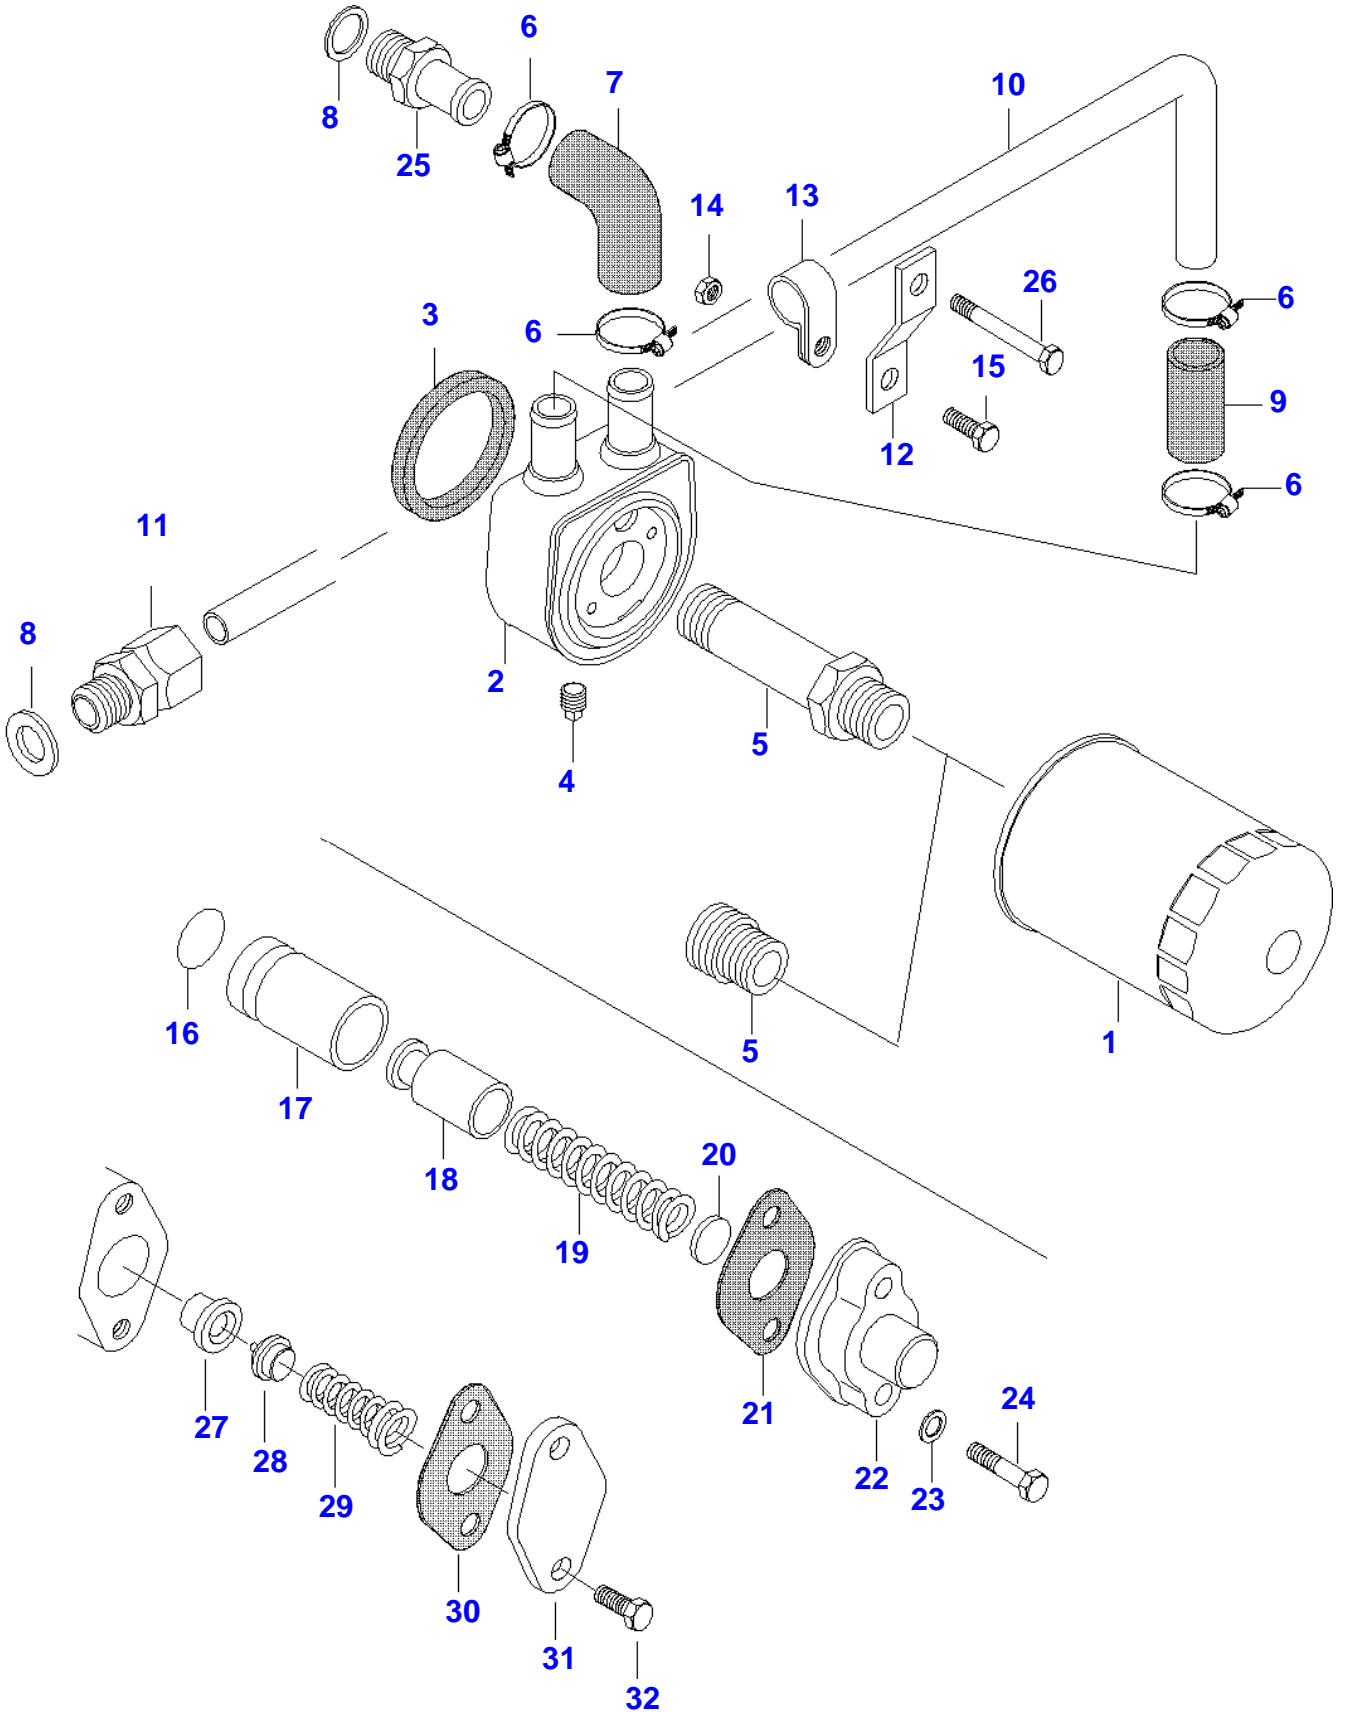

Item	Part Number	Qty	Description Comments	Technical Specification
1	V836647865	1	TIMING GEAR CASE -N19959(M)	
	V836666400	1	TIMING GEAR CASE N19960-S9538(M)	
	V836667947	1	TIMING GEAR CASE S9539-(M)	
2	V836647419	1	GASKET S2	
	VUK0182	1	GASKET SEALPASTE S9539-(M)	250ML
3	V528801400	11	HEX CAP SCREW	
4	V546801380	4	STUD BOLT	
5	V598359850	4	PIN	
6	V529801440	2	HEX CAP SCREW	
7	V836129709	1	SHAFT	
8	V836129863	1	IDLER GEAR	
9	V836129844	1	BEARING BUSH	
10	V836129845	1	FLANGE	
11	V528801860	1	HEX CAP SCREW	
12	V529902680	1	HEX CAP SCREW	
13	V836647572	1	GEAR HOUSING FRONT COVER	
14	V836129942	1	GASKET S2	
	VUK0182	1	GASKET SEALPASTE S9539-(M)	250ML
15	V836129782	1	COVER	
16	V614105880	1	OIL SEAL S2	
17	V640016016	1	CUP PLUG	
18	V504800800	5	NUT	
19	V528801380	3	HEX CAP SCREW	
20	V836746921	1	PIPE	
21	V836129946	1	GASKET S2	
22	V528801420	4	HEX CAP SCREW	
23	V529801500	2	HEX CAP SCREW	
24	V529801470	3	HEX CAP SCREW	
25	V836120989	1	WASHER	
26	V614604740	1	O-RING S2	
27	V836338733	1	OIL FILLER CAP	
28	V836659804	1	THROTTLE SENSOR BRACKET -K14472(M)	
	V836664528	1	THROTTLE SENSOR BRACKET K14473-(M)	
29	V529801450	1	HEX CAP SCREW	
30	V836083428	1	CABLE TIE	
31	V528801362	3	HEX CAP SCREW	
32	V836747675	1	TIMING MARK INDICATOR N19960-(M)	

6350HI TRACTOR (HITECH SERIES)
SPIMG-008-21-24