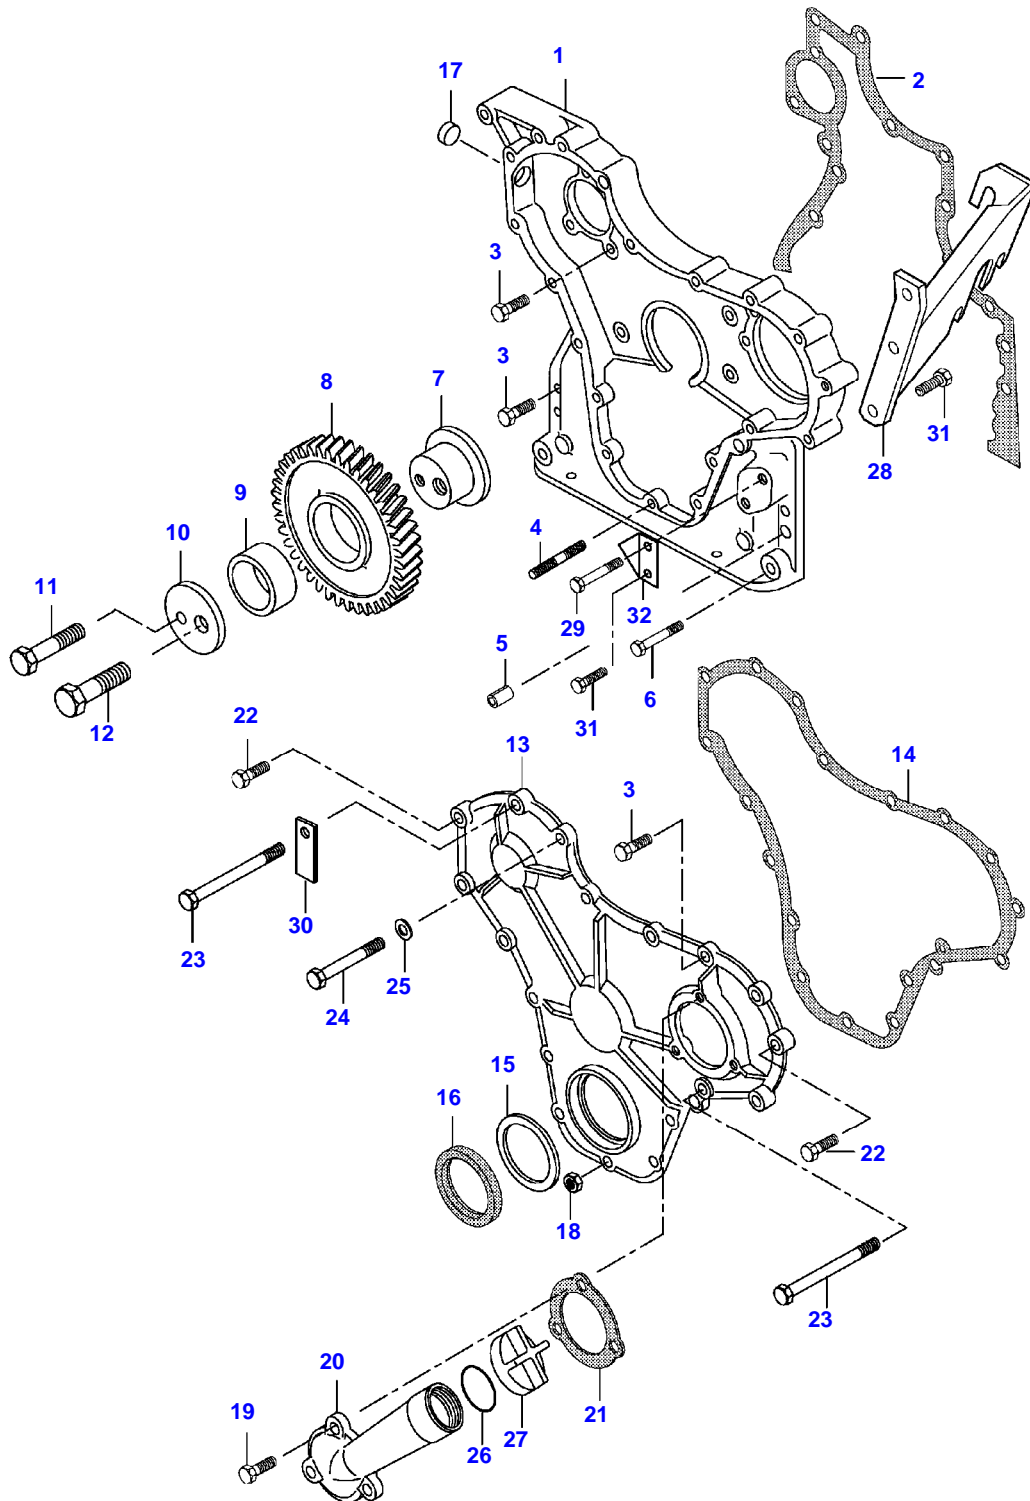

Item	Part Number	Qty	Description Comments	Technical Specification
16	V836122840	1	GEAR,CRANKSHAFT	
17	V836129781	1	RING	
18	V836136271	1	SHIELD -P10523(M)	
19	V836846463	1	CRANKSHAFT HUB	
20	V836655534	1	CRANKSHAFT V-BELT PULLEY	
21	V836647310	1	CRANKSHAFT NUT	
22	V581804600	6	HEX SOCKET SCREW	
23	V836747349	1	BALANCER -L10351(M)	
	V836766123	1	COUNTERWEIGHT L10352-(M)	
24	V616810103	2	BALL	
25	V836146879	2	SHAFT	
26	V581804200	2	HEX SOCKET SCREW	
27	V836146880	4	THRUST WASHER	
28	V836146877	1	GEAR -L10351(M)	
	V836766121	1	COUNTERWEIGHT L10352-(M)	
29	V836146876	2	BEARING BUSH	
30	V836146878	1	GEAR -L10351(M)	
	V836766122	1	COUNTERWEIGHT L10352-(M)	
31	V836146876	2	BEARING BUSH	
32	V836119920		SHIM	
33	V598359850	2	PIN	
34	V836747298	1	OIL PIPE	
35	V641016008	1	STRAIGHT FITTING	
36	V640435008	2	BANJO BOLT	
37	V581805170	4	HEX SOCKET SCREW	

6350HI TRACTOR (HITECH SERIES)
SPIMG-008-21-20