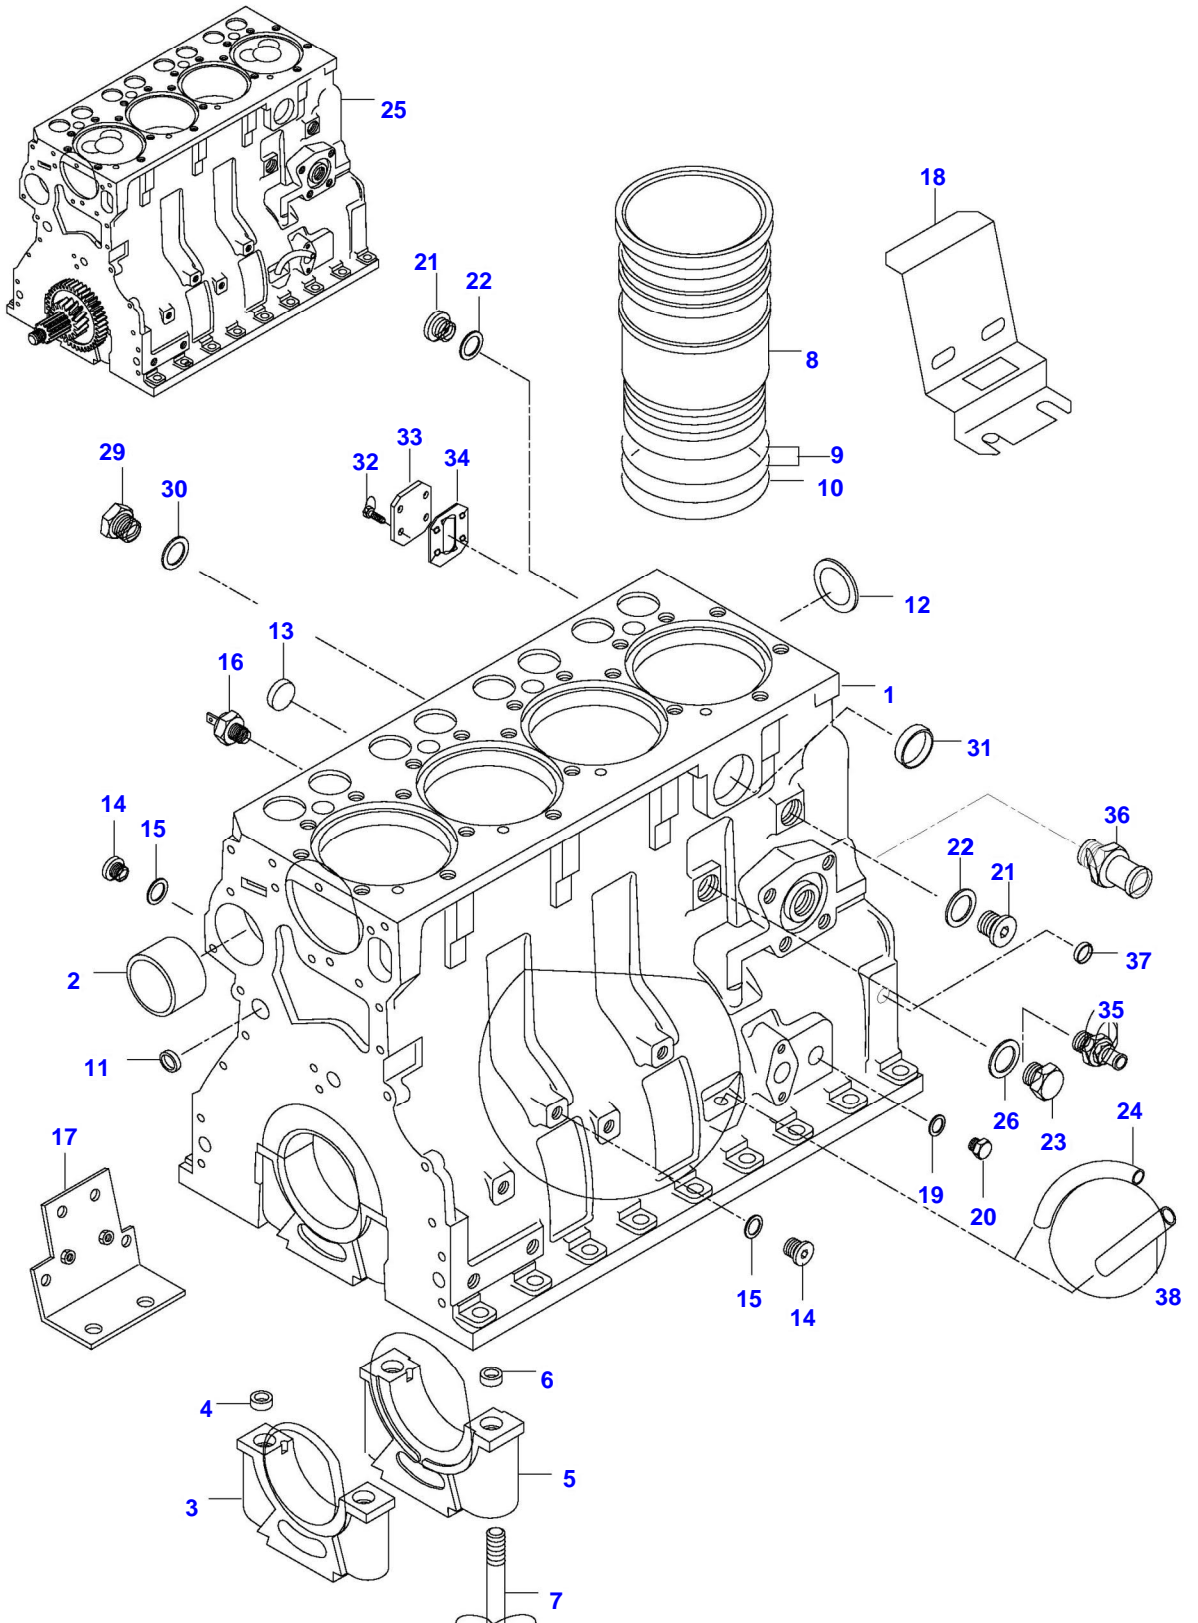

6350HI TRACTOR (HITECH SERIES)  
SPIMG-008-21-02

Item	Part Number	Qty	Description Comments	Technical Specification
1	V836766377	1	CYLINDER BLOCK	
2	V836866069	1	CAMSHAFT BEARING BUSHING	
3	NS	4	NON-SERVICEABLE PART	
4	V836214478	8	BEARING COVER GUIDE SLEEVE	
5	NS	1	NON-SERVICEABLE PART	
6	V836214478	2	BEARING COVER GUIDE SLEEVE	
7	V835329030	10	HEX CAP SCREW	
8	V836666990	4	LINER	
	V836647933		LINER FLANGE S=9.08	FLANGE HEIGHT + 0.05 MM
	V836647934		LINER FLANGE S=9.13	FLANGE HEIGHT + 0.10 MM
	V836647935		LINER FLANGE S=9.23	FLANGE HEIGHT + 0.15 MM
9	V836647502	8	CYLINDER LINER O-RING S2	
10	V836647503	4	CYLINDER LINER O-RING S2	
11	V640016016	4	CUP PLUG	
12	V836529872	1	PLUG	
13	V640016018	1	CUP PLUG	
14	V640325110	2	SCREW PLUG	
15	V615571014	2	SEALING WASHER S2	
16	V887283760	1	PRESSURE SWITCH REF. 3	
17	V836647927	1	RETAINING PLATE LEFT	
	V836647926	1	RETAINING PLATE RIGHT	
18	V836755844	2	SUPPORT	
19	V615881216	1	SEALING WASHER S2	
20	V640045112	5	PLUG	
21	V640325018	2	PLUG	
22	V615881822	2	SEALING WASHER	
23	V836019756	1	PLUG	
24	V836129747	1	OIL DIPSTICK GUIDE PIPE -R13715(M)	
38	V836666910	1	OIL DIPSTICK GUIDE PIPE R13716-(M)	
25	V862640001	1	REMANUFACTURED SHORT BLOCK ENGINE	
26	V615881824	1	SEALING WASHER S2	
29	V836119079	1	PLUG	
30	V615881620	1	SEALING WASHER	
31	V640016040	1	CUP PLUG	
35	V836664377	1	DRAIN VALVE	
36	V836119837	1	HOSE COUPLER	
37	V640016020	1	CUP PLUG	
	V836740280	1	ENGINE GASKET KIT S1	
	V836740281	1	ENGINE GASKET KIT S1+S2	