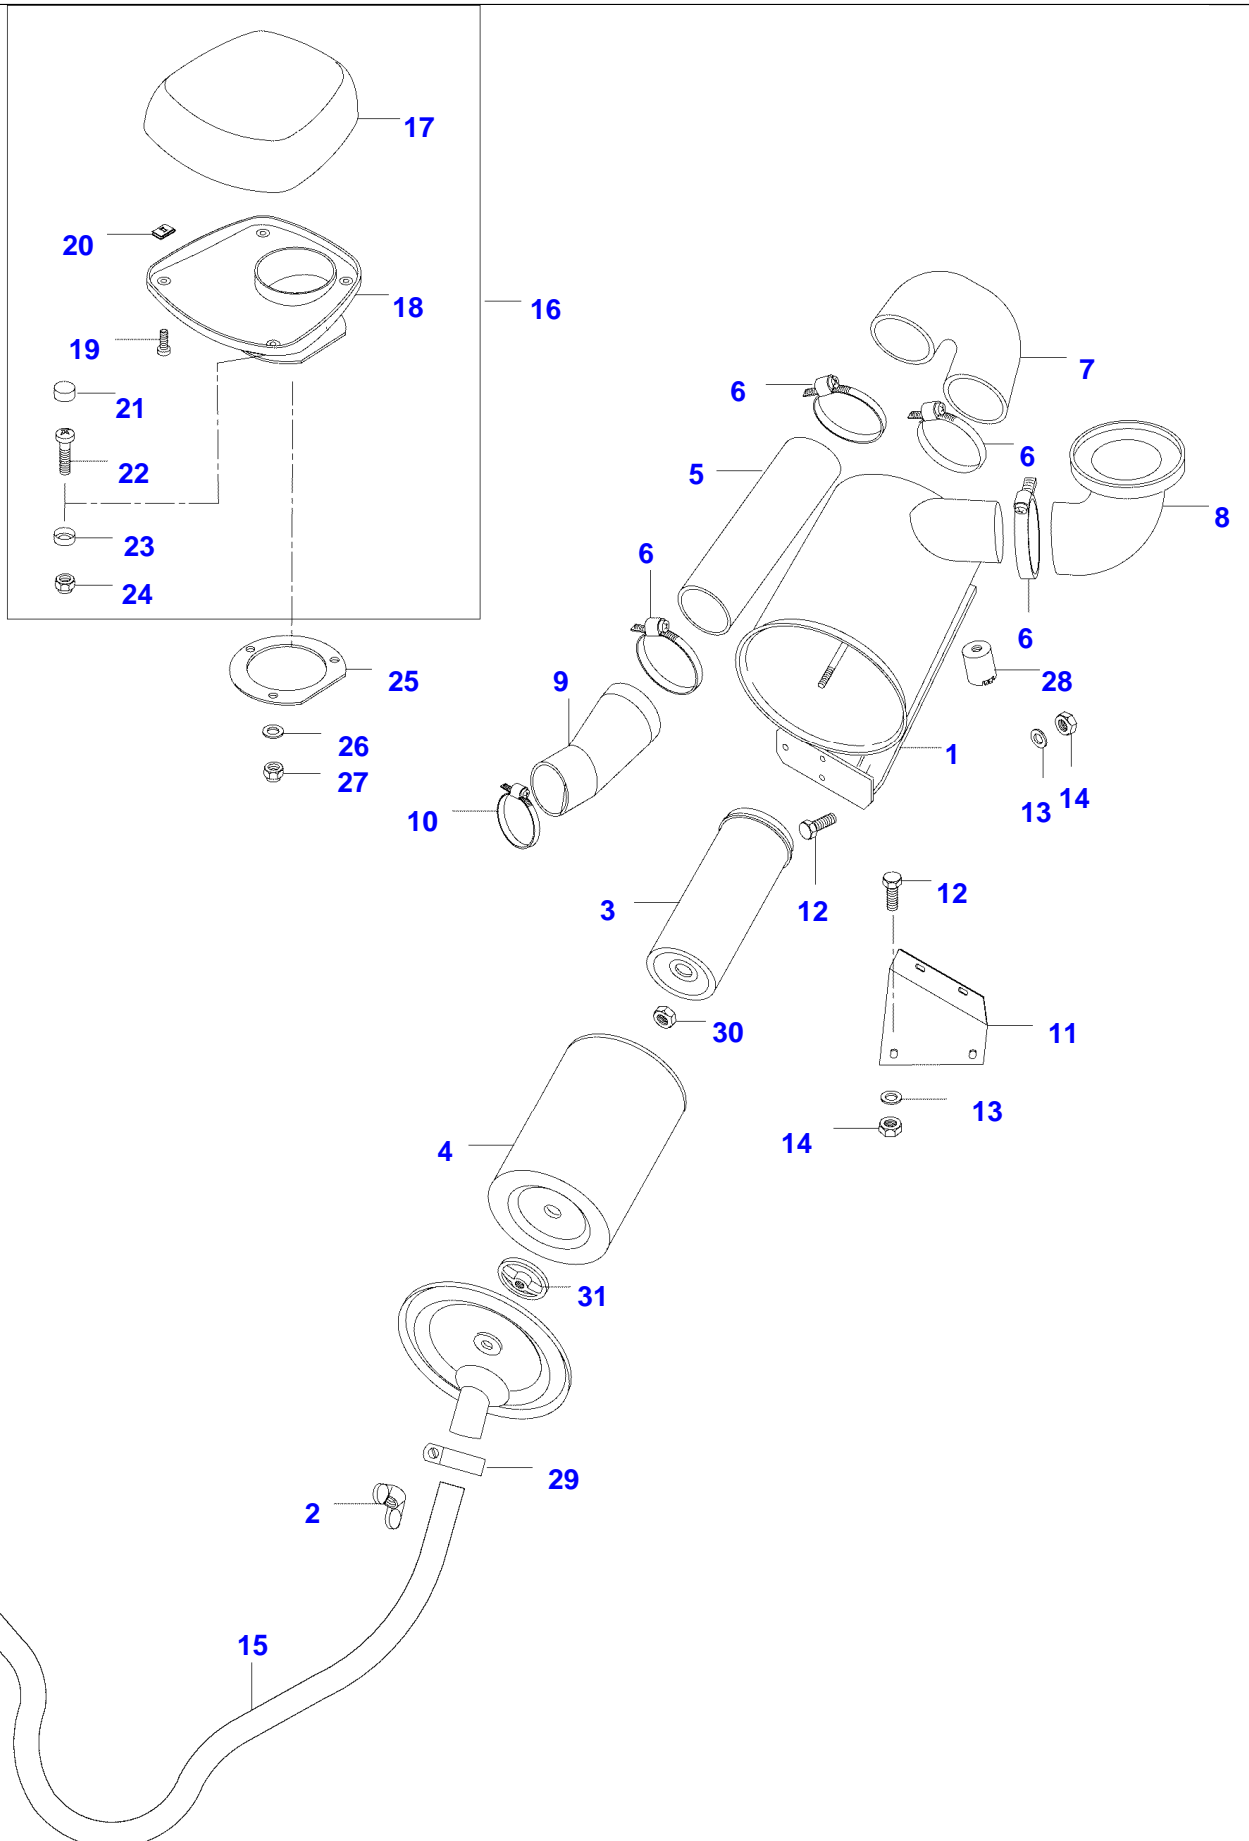

Item	Part Number	Qty	Description Comments
1	V836136014	1	OIL SUMP V30146600
2	V836129728	1	OIL SUMP GASKET S2
3	V836129727	2	GASKET S2
4	V529702270	11	HEX CAP SCREW
5	V529902390	7	HEX CAP SCREW
6	V504801200	18	NUT
7	V615881827	1	SEALING WASHER S2
8	V836655493	1	PLUG
9	V836129939	1	DIPSTICK -R13715(M)
	V836767743	1	DIPSTICK R13716-(M) BLUE
	V836652605	1	LUBRICATING OIL PUMP
10	V504861000	1	NUT
11	V836122910	1	WASHER
12	V836338667	1	GEAR
13	V836120195	1	HOUSING
14	V836120191	1	OIL PUMP SHAFT
15	V528801380	2	HEX CAP SCREW
16	V836652600	1	OIL PUMP SHAFT
17	V836120193	1	GEAR
18	V836119796	1	GASKET S2
19	V836129412	1	COVER
20	V529801440	2	HEX CAP SCREW
21	V581704800	2	HEX SOCKET SCREW
22	V836007871		SHIM
23	V581805050	2	HEX SOCKET SCREW
24	V836008449	3	GASKET S2
25	V581804600	4	HEX SOCKET SCREW
26	V836766983	1	OIL PIPE
27	V528801760	1	HEX CAP SCREW
28	V836138033	1	AIR PIPE
29	V836766984	1	ADAPTER FLANGE
30	V614701830	1	O-RING
31	V581804680	2	HEX SOCKET SCREW

6350HI TRACTOR (HITECH SERIES)
SPIMG-008-21-36