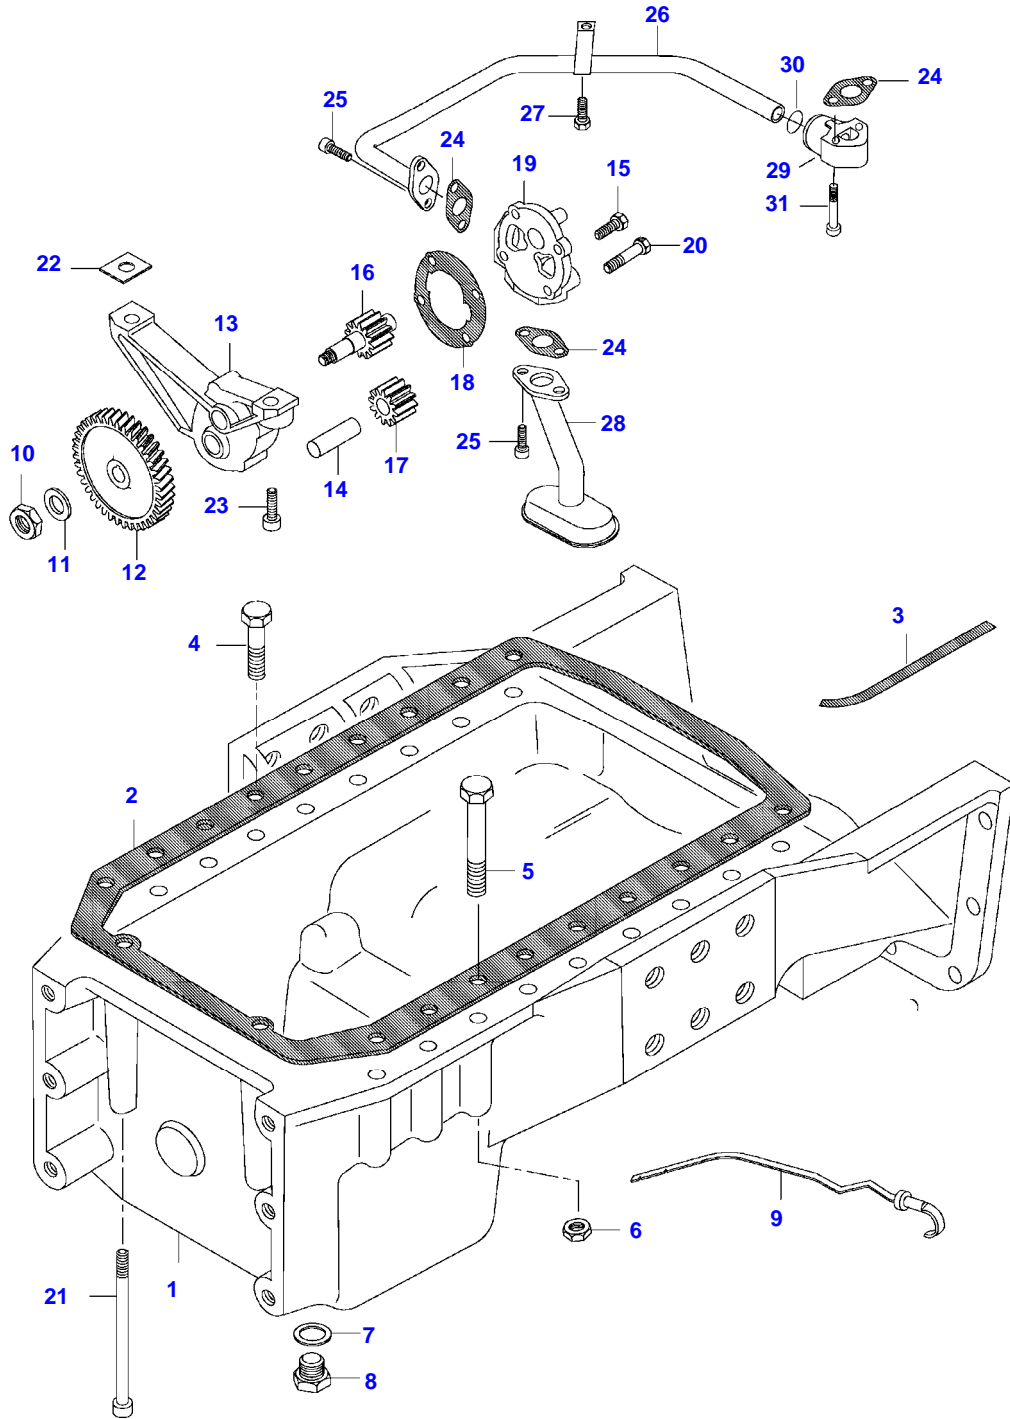

6350HI TRACTOR (HITECH SERIES)
SPIMG-008-21-30

Item	Part Number	Qty	Description Comments
1	V836136014	1	OIL SUMP V30146600
2	V836129728	1	OIL SUMP GASKET S2
3	V836129727	2	GASKET S2
4	V529702270	11	HEX CAP SCREW
5	V529902390	7	HEX CAP SCREW
6	V504801200	18	NUT
7	V615881827	1	SEALING WASHER S2
8	V836655493	1	PLUG
9	V836129939	1	DIPSTICK -R13715(M)
	V836767743	1	DIPSTICK R13716-(M) BLUE
	V836652605	1	LUBRICATING OIL PUMP
10	V504861000	1	NUT
11	V836122910	1	WASHER
12	V836338667	1	GEAR
13	V836120195	1	HOUSING
14	V836120191	1	OIL PUMP SHAFT
15	V528801380	2	HEX CAP SCREW
16	V836652600	1	OIL PUMP SHAFT
17	V836120193	1	GEAR
18	V836119796	1	GASKET S2
19	V836129412	1	COVER
20	V529801440	2	HEX CAP SCREW
21	V581704800	2	HEX SOCKET SCREW
22	V836007871		SHIM
23	V581805050	2	HEX SOCKET SCREW
24	V836008449	3	GASKET S2
25	V581804600	4	HEX SOCKET SCREW
26	V836766983	1	OIL PIPE
27	V528801760	1	HEX CAP SCREW
28	V836138033	1	AIR PIPE
29	V836766984	1	ADAPTER FLANGE
30	V614701830	1	O-RING
31	V581804680	2	HEX SOCKET SCREW