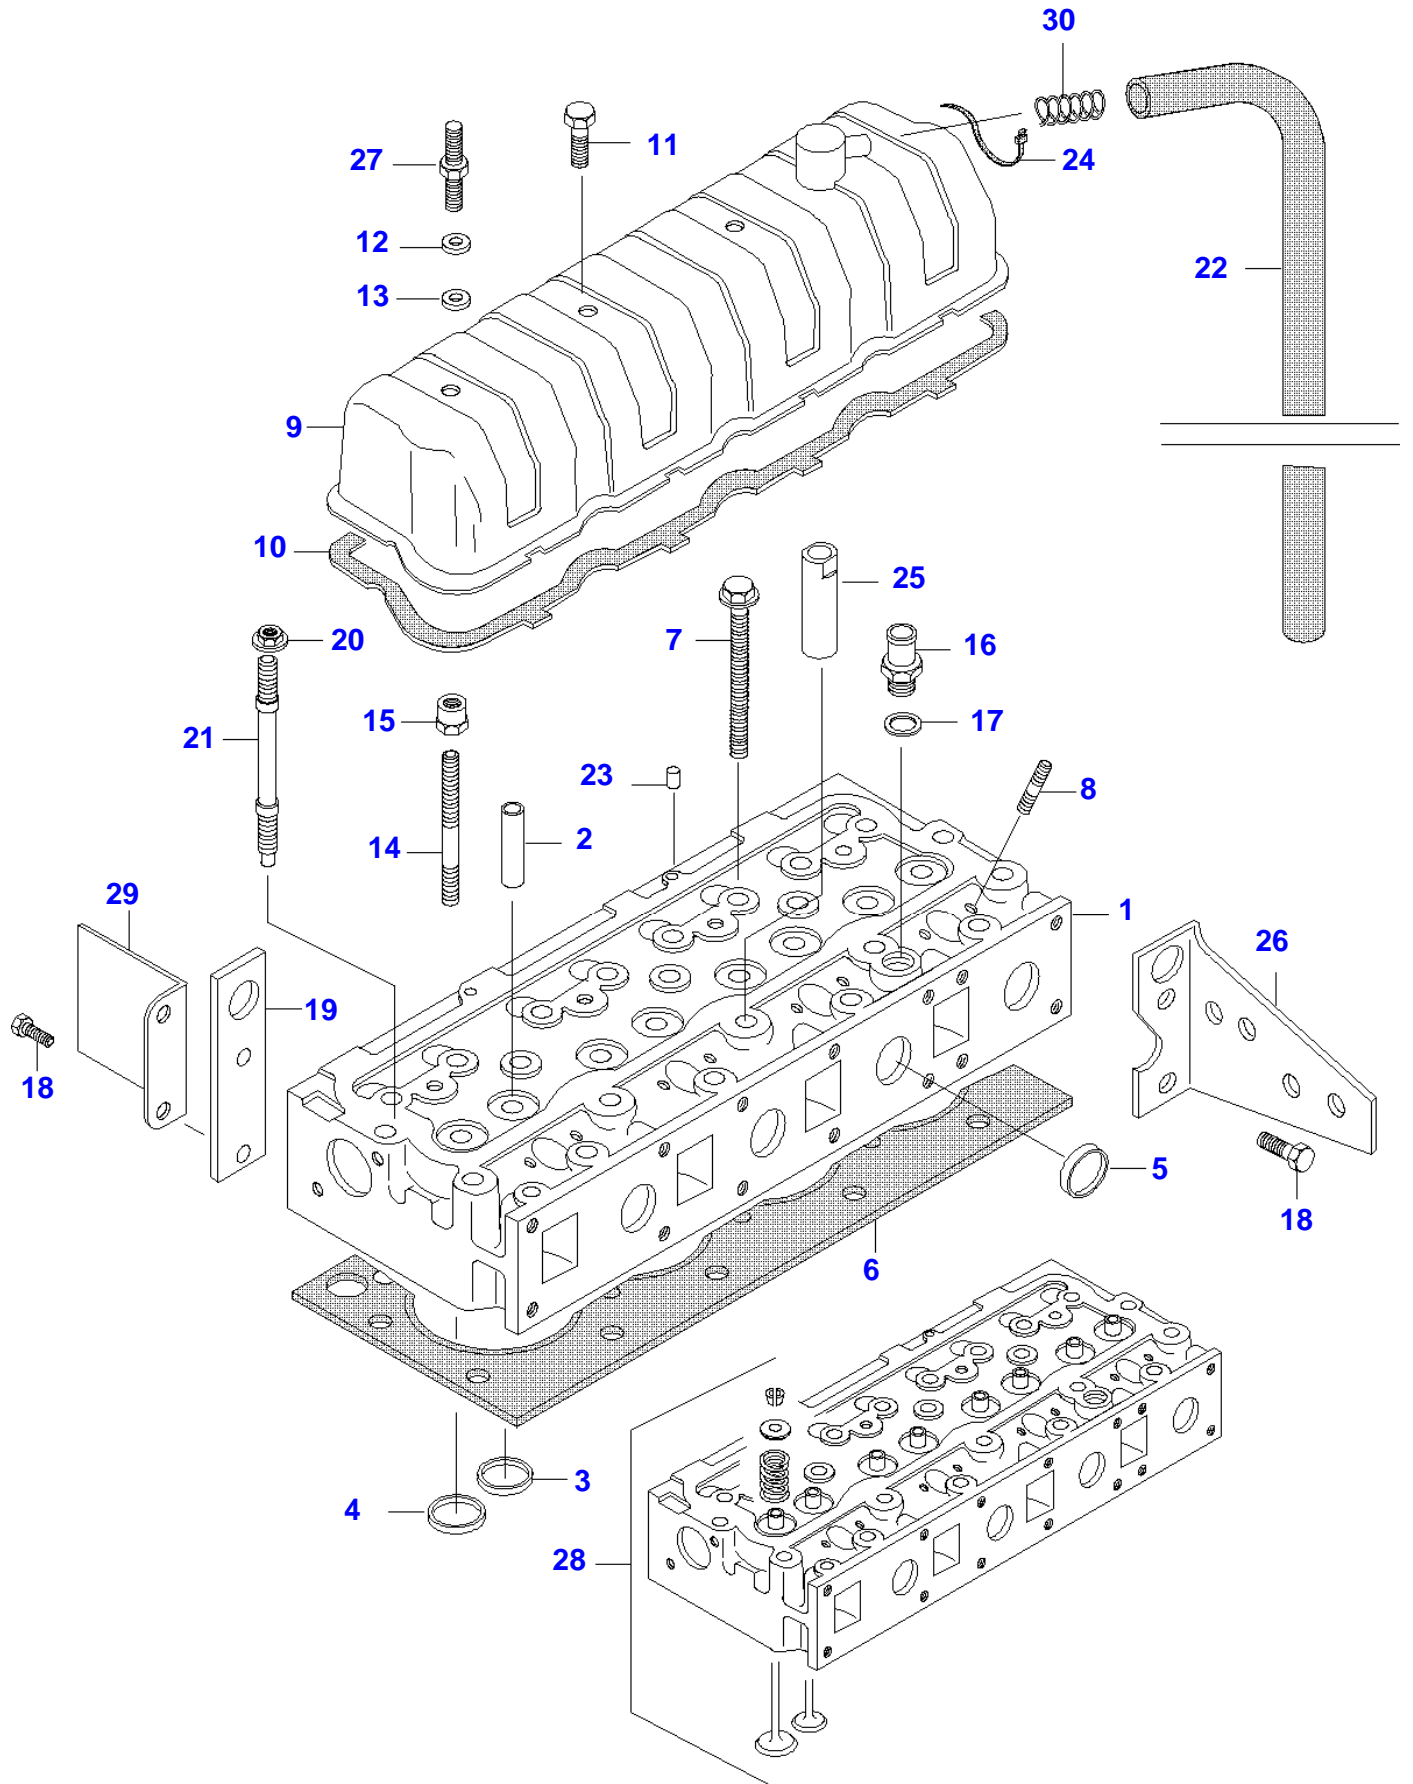

6350HI TRACTOR (HITECH SERIES)
SPIMG-008-21-08

Item	Part Number	Qty	Description Comments
1	V836755383	1	CYLINDER
2	V836647601	8	GUIDE
3	V836647600	4	VALVE SEAT
5	V836647942	8	EXHAUST CUP PLUG
6	V837070291	1	CYLINDER HEAD GASKET S1
7	V836859104	19	HEXAGON FLANGE BOLT
8	V546901435	8	STUD BOLT
9	V836746361	1	VALVE ROCKER COVER
10	V836746362	1	VALVE ROCKER COVER GASKET S1
11	V528801780	3	HEX CAP SCREW
12	V836119855	4	WASHER
13	V836012841	4	RUBBER BUSHING S1
14	V546801900	4	STUD BOLT
15	V836655406	4	SLEEVE NUT
16	V836119837	1	HOSE COUPLER
17	V615881822	1	SEALING WASHER S1
18	V528801800	4	HEX CAP SCREW M10
19	V836855349	2	LIFT EYE
20	V836859110	3	NUT
21	V836859109	3	STUD BOLT
22	V836647814	1	RUBBER HOSE
23	V595959140	2	PIN
24	V835329746	1	CABLE TIE
25	V836647835	1	LIFTING EYE EXTENSION
27	V836659175	1	STUD BOLT
28	V836740854	1	CYLINDER HEAD
29	V836666199	1	HEAT SHIELD
30	V836659103	1	SPRING