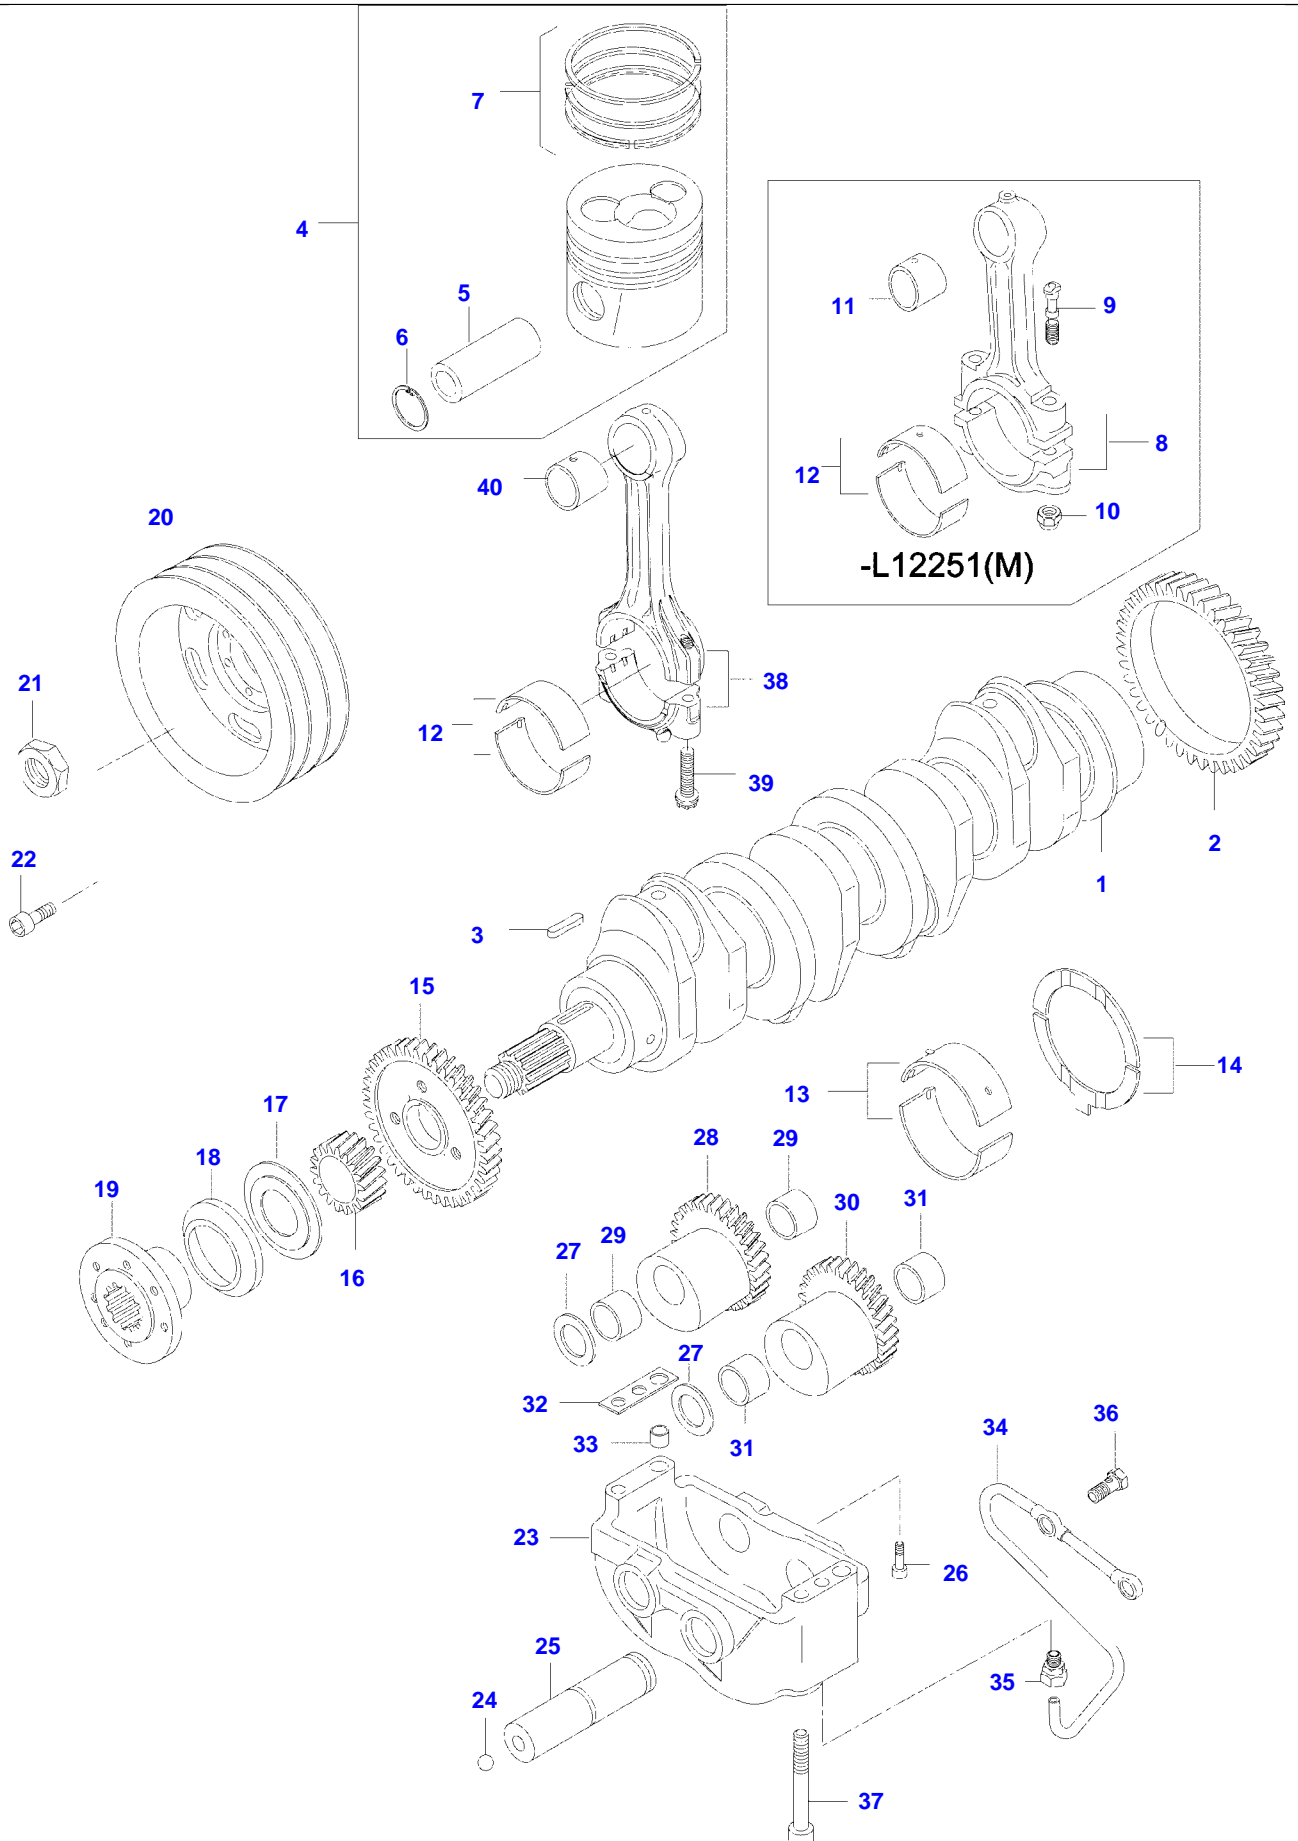

Item	Part Number	Qty	Description Comments
1	V836767044	1	ROCKER SHAFT ASM
	V836666608	8	ROCKER ARM
			. -S12222 (M)
	V836667042	8	ROCKER ARM
2			. S12223- (M)
	V512861000	8	NUT
3			..
	V836655866	8	ADJUSTING SCREW
			.. -S12222 (M)
	V837069023	8	VALVE ROCKER ADJUSTMENT SCREW
4			.. S12223- (M)
	V836655899	2	PLUG
			. -S12222 (M)
	V837069020	2	PLUG
5			. S12223- (M)
	V836655869	4	BRACKET
6	V836655884	3	SPRING
7	V836755871	1	SHAFT
8	V836655406	4	SLEEVE NUT
9	V836655867	8	PUSHROD
10	V836014264	8	TAPPET
11	V836746375	1	CAMSHAFT
12	V603305760	1	WOODRUFF KEY
13	V836646389	1	GEAR,CAMSHAFT
14	V836646382	16	COTTER
15	V836646381	8	WASHER
16	V836646380	8	SPRING
17	V836646357	4	EXHAUST VALVE
18	V836646356	4	INTAKE VALVE

6350HI TRACTOR (HITECH SERIES)
SPIMG-008-21-16