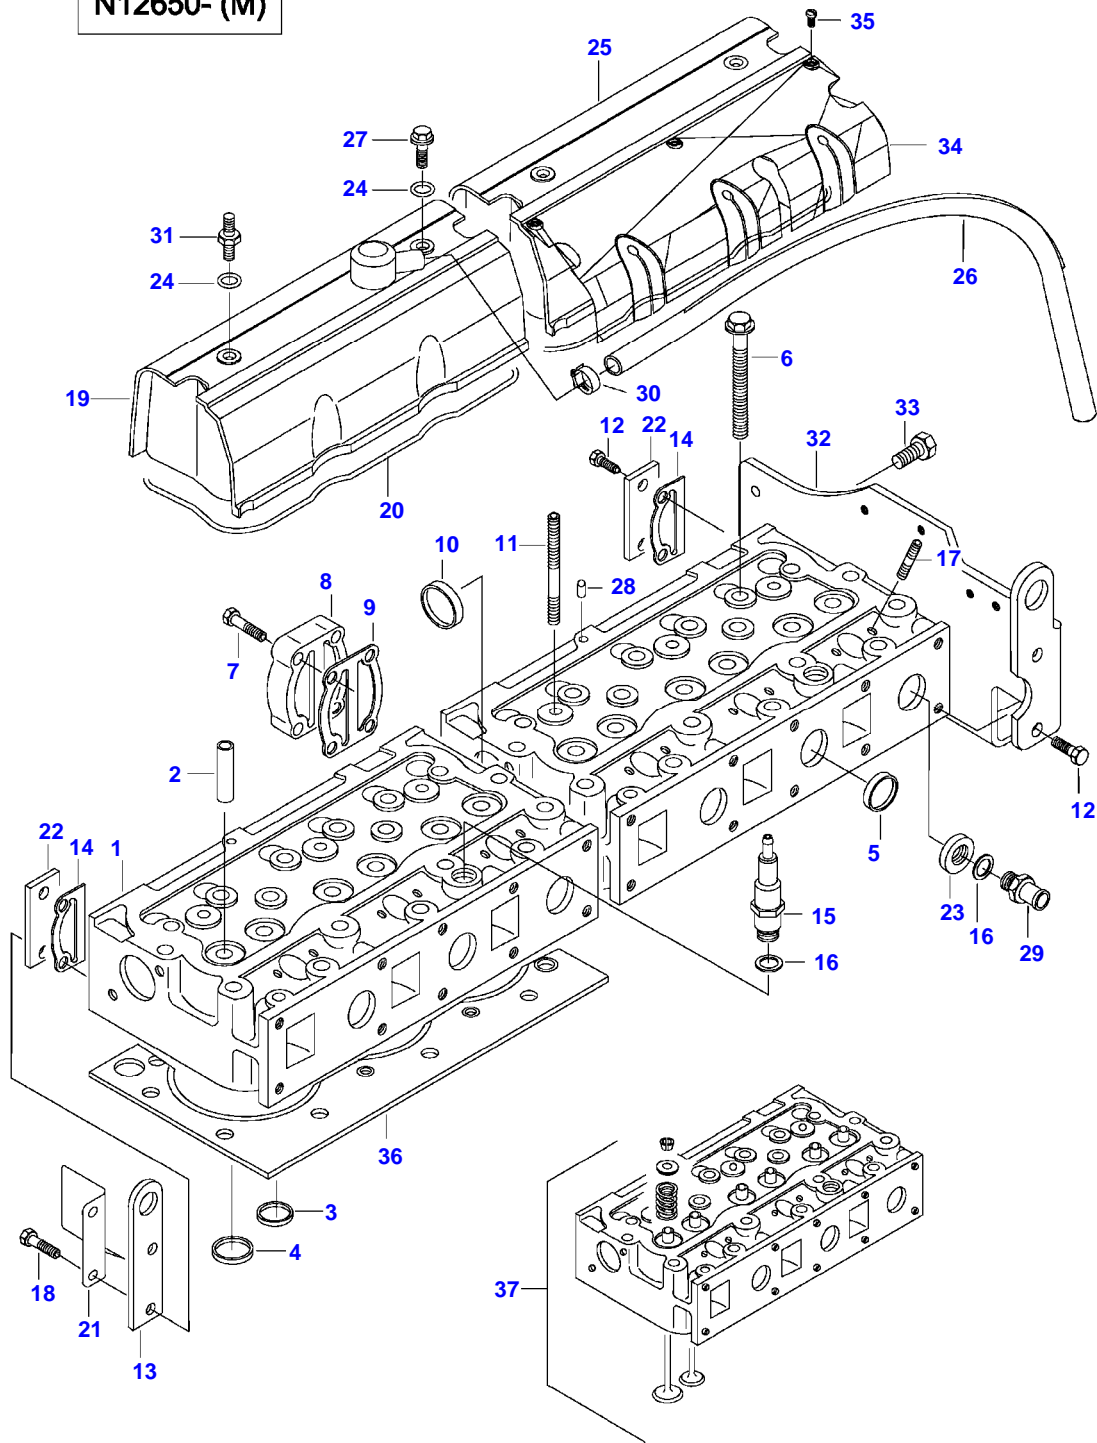

T140E TRACTOR (T SERIES)
SPIMG-005-21-06A

N12650- (M)

Item	Part Number	Qty	Description Comments
N12650- (M)			
1	NS	2	NON-SERVICEABLE PART CYLINDER HEAD
2	V836673175	12	VALVE GUIDE
3	V836647600	6	VALVE SEAT
5	V836647942	10	EXHAUST CUP PLUG
6	V836859104	34	HEXAGON FLANGE BOLT
7	V528801830	4	HEX CAP SCREW M10 X 40
8	V836855348	1	CONNECTION FLANGE
9	V836867390	1	GASKET S1
10	V640016045	1	CUP PLUG
11	V546801900	4	STUD BOLT M10 X 75
12	V528801800	4	HEX CAP SCREW M10 X 25
13	V836855349	2	LIFT EYE
14	V836867391	2	GASKET S1
15	V836666989	1	HOSE COUPLER
16	V615881822	2	SEALING WASHER S1
17	V546901435	12	STUD BOLT
18	V528801820	2	HEX CAP SCREW M10 X 35
19	V836667206	1	VALVE COVER
20	V836667243	2	VALVE ROCKER COVER GASKET S1
21	V836666199	1	HEAT SHIELD
22	V836855350	2	BLOCK OFF PLATE
23	V836667103	1	UNION
24	V614901030	4	O-RING S1
26	V836755007	1	RUBBER HOSE
27	V540801780	3	HEXAGON FLANGE BOLT M10 X 20
28	V595959140	2	PIN
29	V836119837	1	HOSE COUPLER
30	V602088532	1	HOSE CLIP
31	V836667033	1	STUD BOLT
32	V836767031	1	SUPPORT
33	V528803010	1	HEX CAP SCREW M16 X 30
34	V836666813	2	SHIELD
35	V572503362	6	SCREW M5 X 10
36	V836666302	2	CYLINDER HEAD GASKET S1
37	V836873284	1	CYLINDER HEAD FRONT
	V836873285	1	CYLINDER HEAD REAR