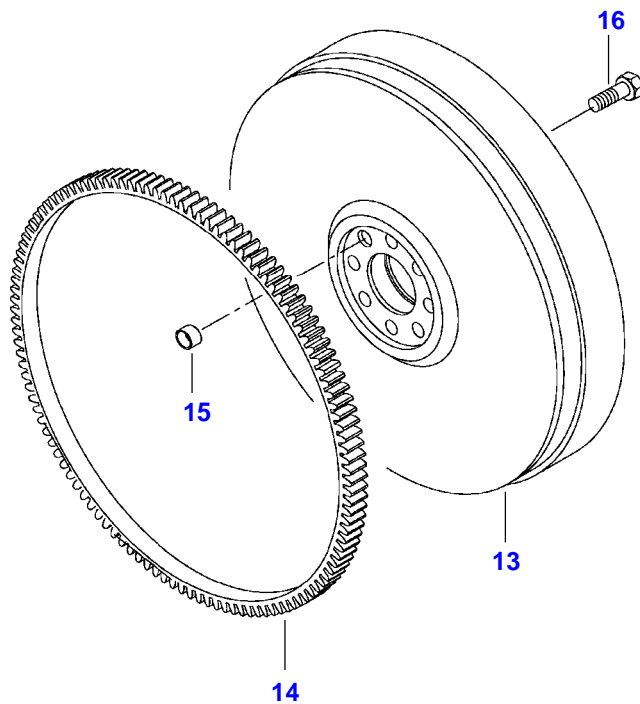

T140E TRACTOR (T SERIES)
SPIMG-005-21-04

Item	Part Number	Qty	Description Comments
1	V836666482	1	FLYWHEEL HOUSING
2	V598359850	2	PIN
3	V528702220	8	HEX CAP SCREW M12 X 35
4	V581705030	6	HEX SOCKET SCREW M10 X 30
5	V614500002	1	CRANKSHAFT SEAL S2
6	V581705490	2	HEX SOCKET SCREW M12 X 60
7	V500951200	8	SPRING WASHER
8	V836007572	1	RUBBER PLUG
9	V546801800	3	STUD BOLT M10 X 25
10	V500951000	3	SPRING WASHER
11	V504601000	3	NUT M10
12	V836859311	1	PLUG
13	V836659990	1	FLYWHEEL
14	V835328783	1	STARTER RING
15	V836659527	1	GUIDE SLEEVE WITHOUT CR-ENGINE
16	V529702250	8	HEX CAP SCREW 150 NM