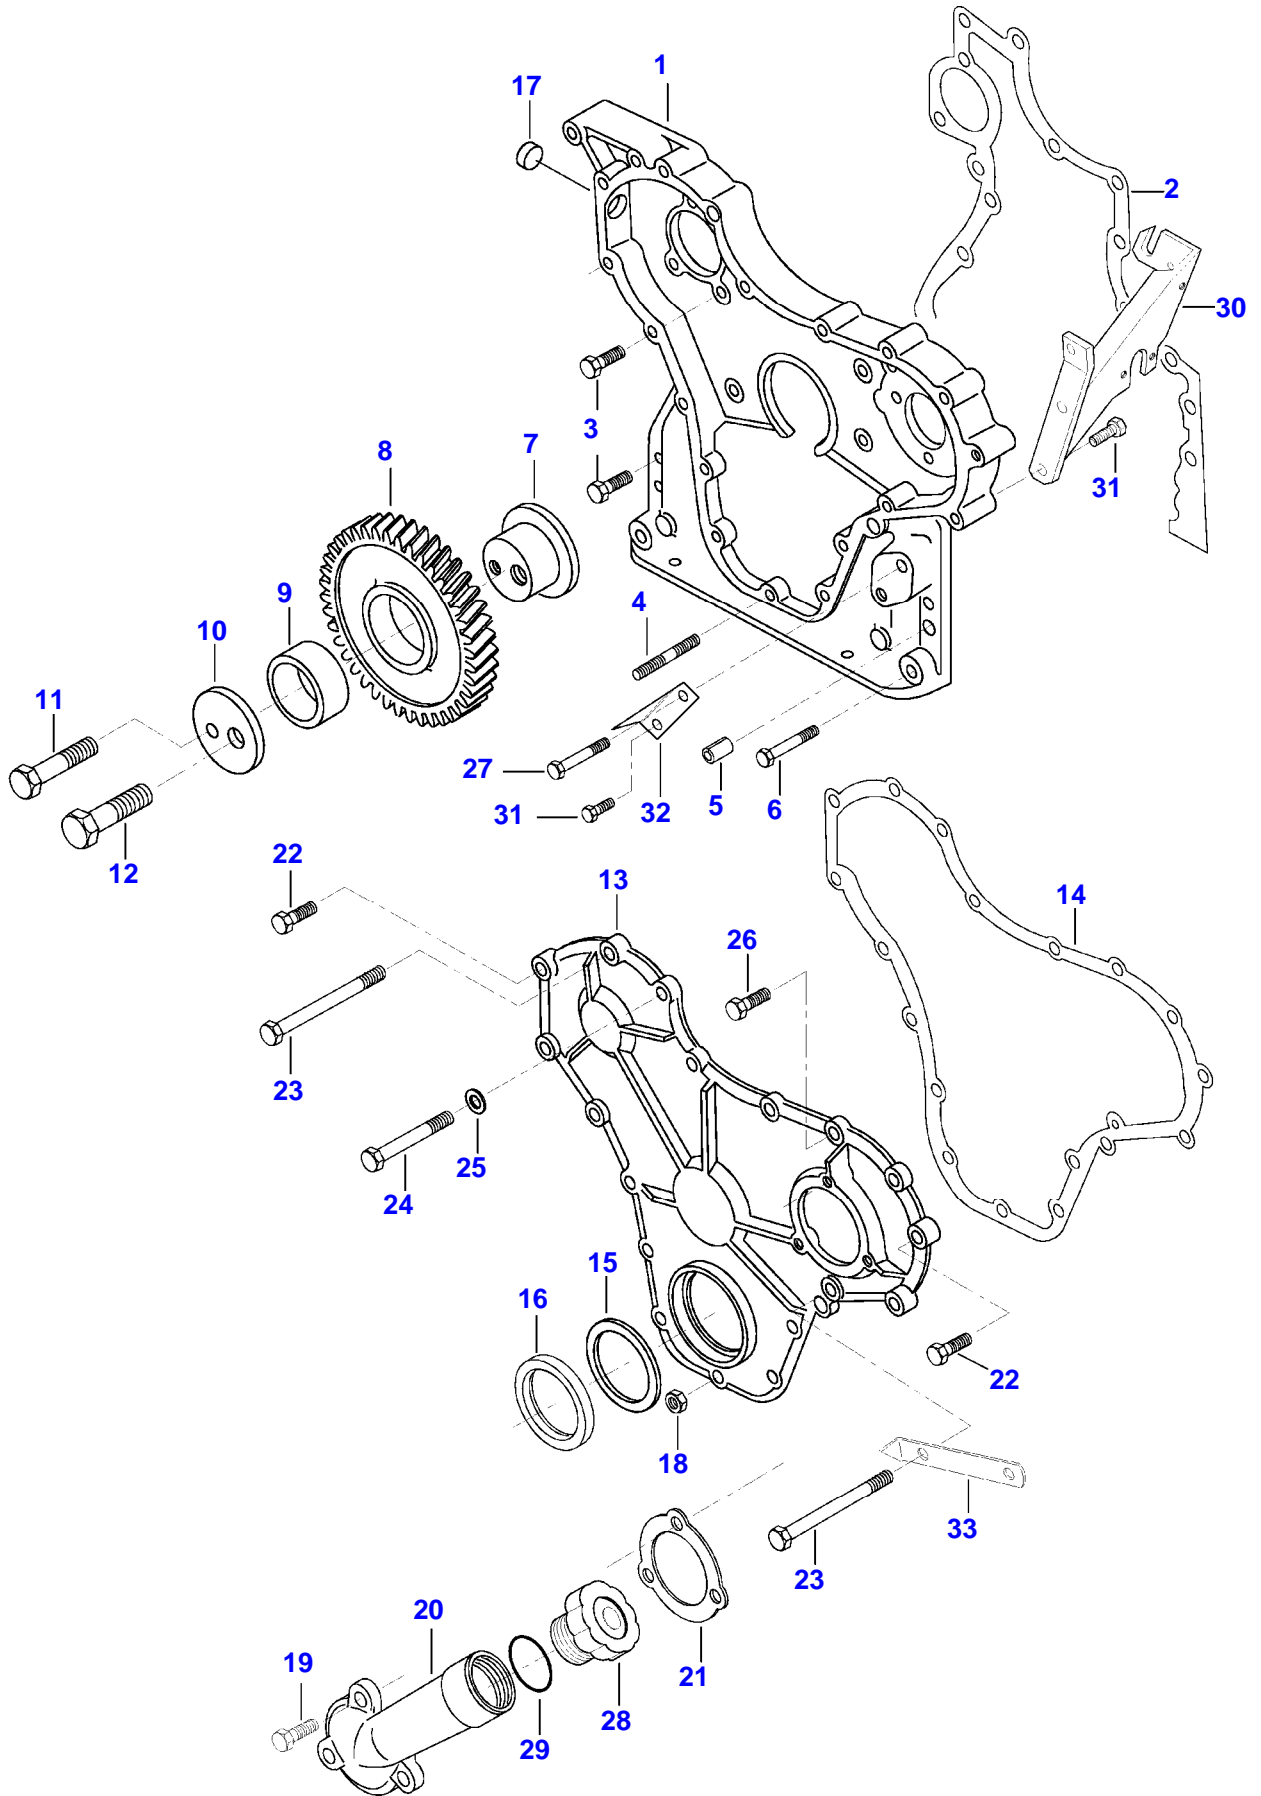

T140E TRACTOR (T SERIES)
SPIMG-005-21-14

Item	Part Number	Qty	Description Comments	Technical Specification
1	V836647865	1	TIMING GEAR CASE -N12649 (M)	
	V836666400	1	TIMING GEAR CASE N12650-S9538(M)	
	V836667947	1	TIMING GEAR CASE S9539- (M)	
2	V836647419	1	GASKET S2 -S9538 (M)	
	VUK0182	1	GASKET SEALPASTE S9539- (M)	250ML
3	V528801400	9	HEX CAP SCREW M8 X 25	
4	V546801380	5	STUD BOLT M8 X 20	
5	V598359850	4	PIN	
6	V529801440	2	HEX CAP SCREW M8 X 45	
7	V836129709	1	SHAFT	
8	V836129863	1	IDLER GEAR	
9	V836129844	1	BEARING BUSH	
10	V836129845	1	FLANGE	
11	V528801860	1	HEX CAP SCREW M10 X 55	
12	V529902680	1	HEX CAP SCREW M14 X 65	
13	V836647572	1	GEAR HOUSING FRONT COVER	
14	V836129942	1	GASKET S2 -S9538 (M)	
	VUK0182	1	GASKET SEALPASTE S9539- (M)	250ML
15	V836129782	1	COVER	
16	V614105880	1	OIL SEAL S2	
17	V640016016	1	CUP PLUG	
18	V504800800	5	NUT M8	
19	V528801380	3	HEX CAP SCREW M8 X 20	
20	V836746921	1	PIPE	
21	V836129946	1	GASKET S2	
22	V528801420	3	HEX CAP SCREW M8 X 35	
23	V529801500	2	HEX CAP SCREW M8 X 75	
24	V529801470	3	HEX CAP SCREW M8 X 60	
25	V836120989	1	WASHER	
26	V528801400	2	HEX CAP SCREW M8 X 25	
27	V529801450	1	HEX CAP SCREW M8 X 50	
28	V836338733	1	OIL FILLER CAP	
29	V614604740	1	O-RING	
30	V836664528	1	THROTTLE SENSOR BRACKET	
31	V528801362	3	HEX CAP SCREW M8 X 16	
32	V836847536	1	TIMING MARK INDICATOR -N12649 (M)	
	V836652318	1	TIMING MARK INDICATOR N12650- (M)