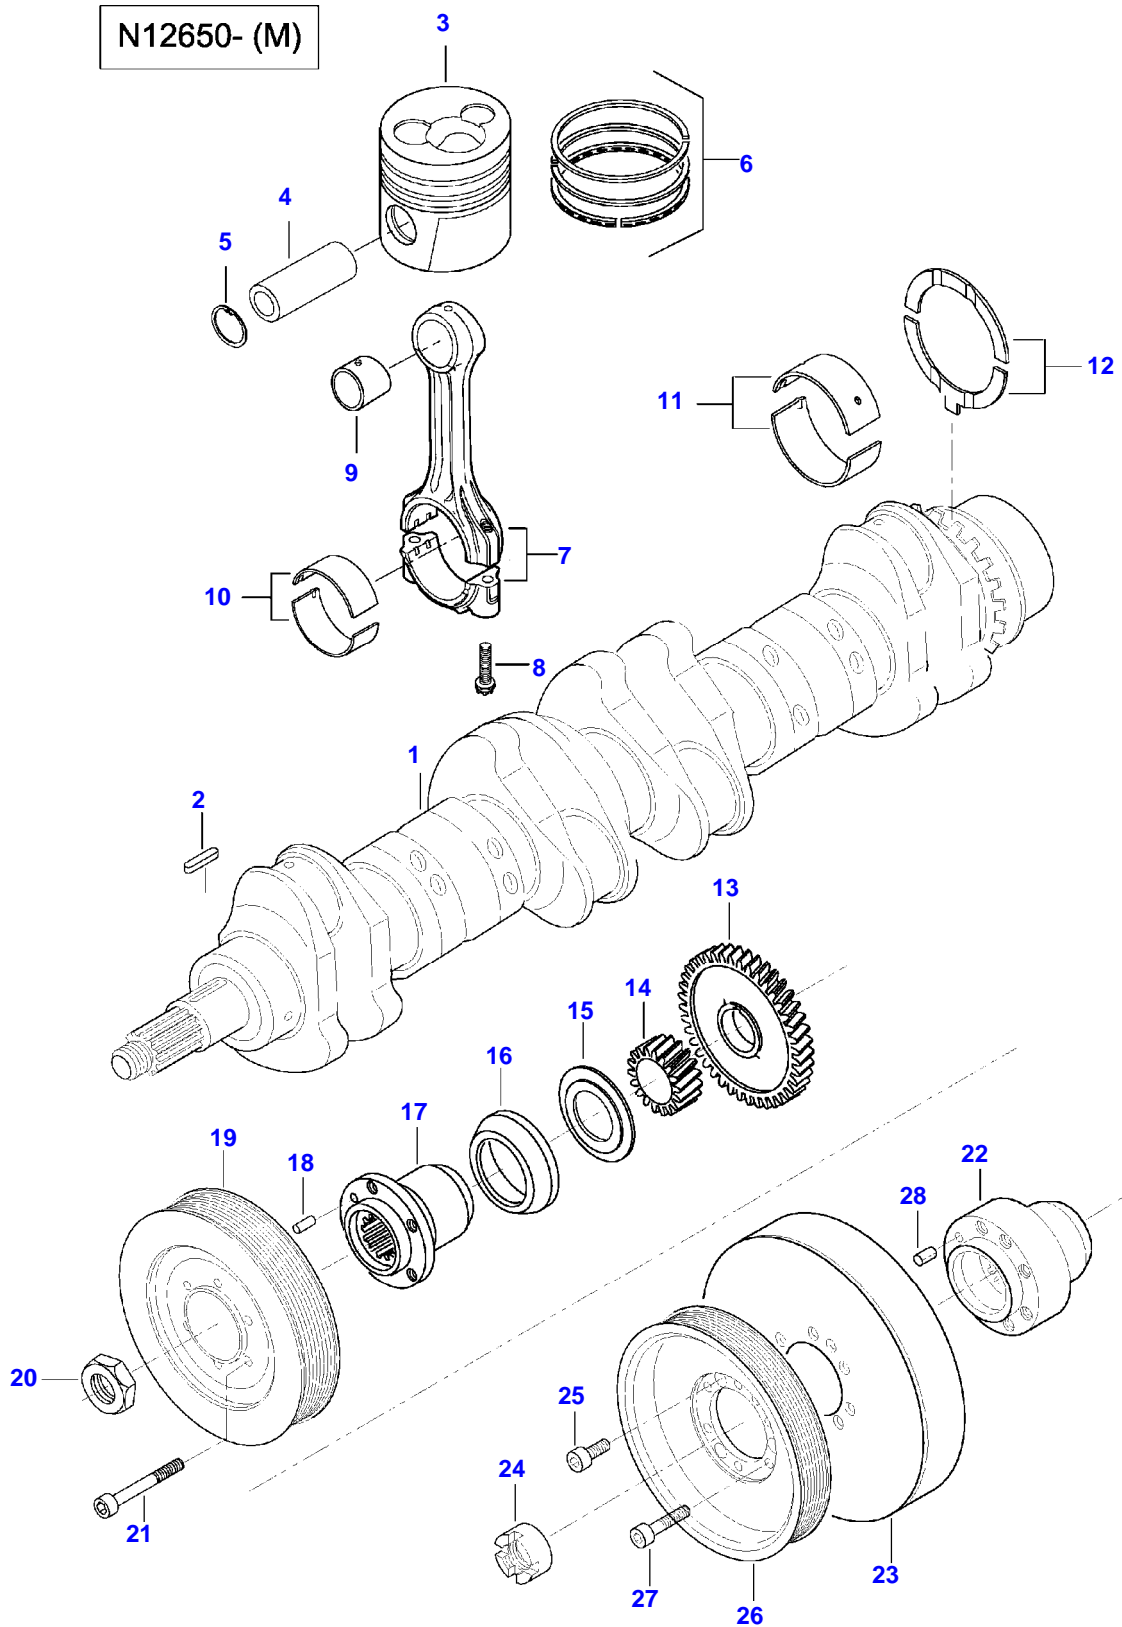

Item	Part Number	Qty	Description Comments	Technical Specification
	V836840928	1	CONNECTING ROD KIT REF. 7, 8, 9	
13	V836119550	1	GEAR,CRANKSHAFT	
14	V836122840	1	GEAR,CRANKSHAFT	
15	V836129781	1	RING	
16	V836136271	1	SHIELD	
17	V836846463	1	CRANKSHAFT HUB	
18	V595954600	1	PIN	
19	V836864290	1	CRANKSHAFT V-BELT PULLEY	
20	V836647310	1	CRANKSHAFT NUT	
21	V581804680	6	HEX SOCKET SCREW M8 X 55	
25	V581804620	3	HEX SOCKET SCREW M8 X 25	
27	V581804640	6	HEX SOCKET SCREW M8 X 35	

T140E TRACTOR (T SERIES)
SPIMG-005-21-12A