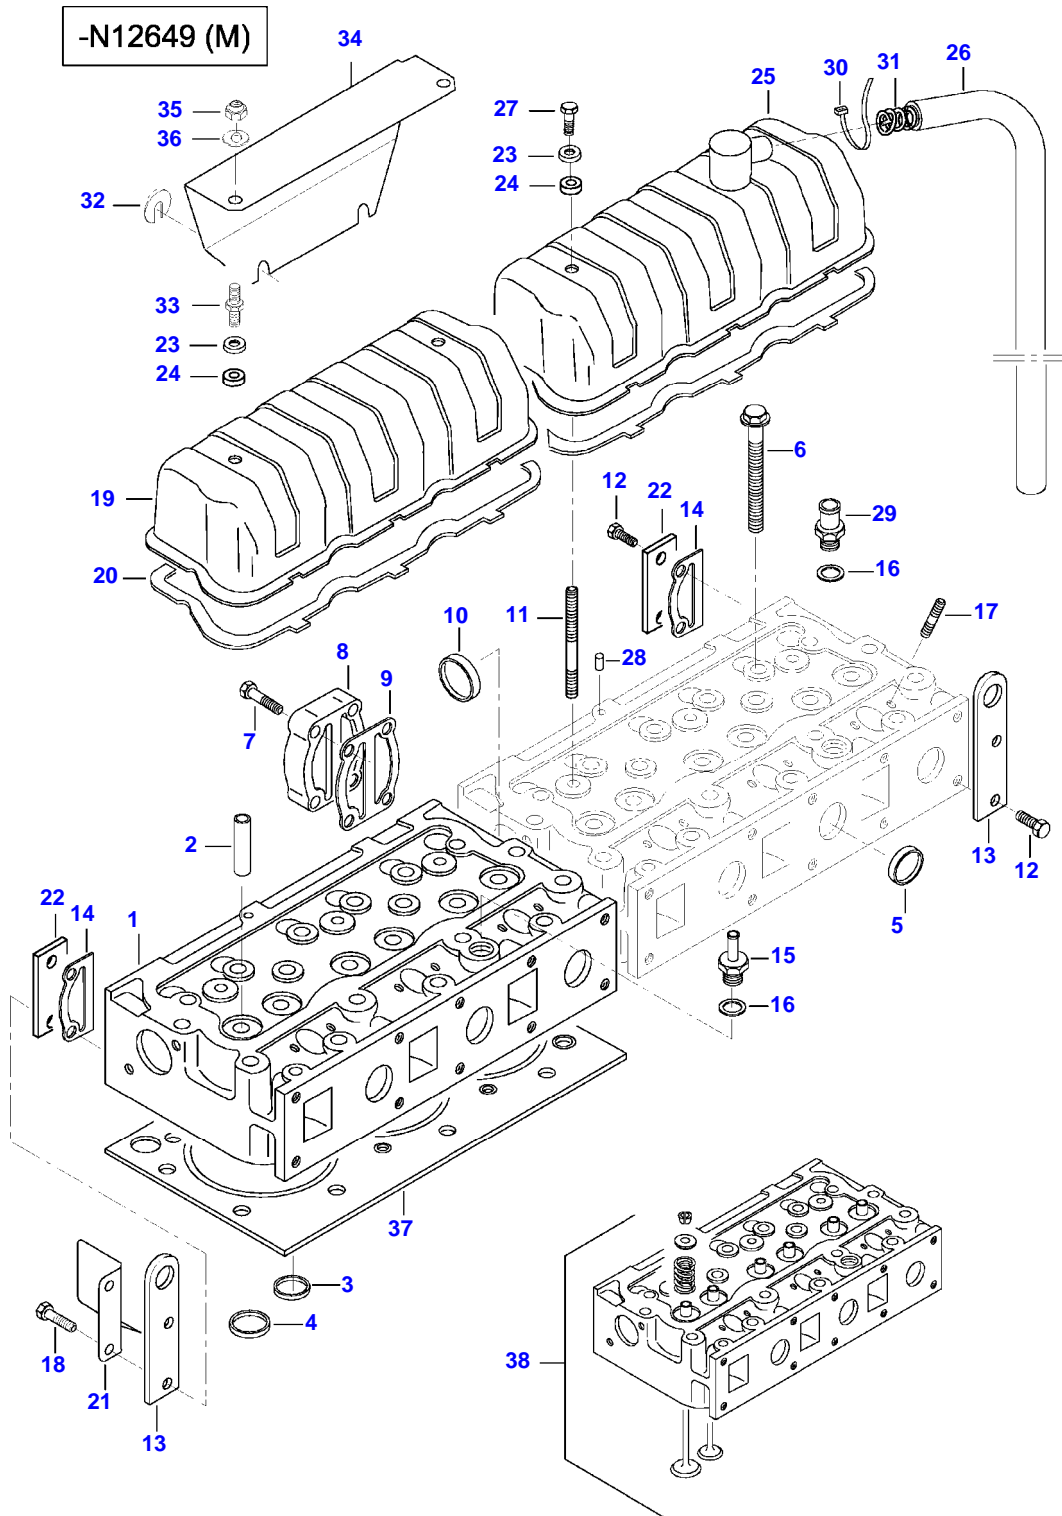

T140E TRACTOR (T SERIES)
SPIMG-005-21-06

Item	Part Number	Qty	Description Comments
-N12649 (M)			
1	NS	2	NON-SERVICEABLE PART CYLINDER HEAD
2	V836673175	12	VALVE GUIDE
3	V836647600	6	VALVE SEAT
5	V836647942	10	EXHAUST CUP PLUG
6	V836859104	34	HEXAGON FLANGE BOLT
7	V528801830	4	HEX CAP SCREW M10 X 40
8	V836855348	1	CONNECTION FLANGE
9	V836867390	1	GASKET S1
10	V640016045	1	CUP PLUG
11	V546801900	4	STUD BOLT M10 X 75
12	V528801800	4	HEX CAP SCREW M10 X 25
13	V836855349	2	LIFT EYE
14	V836867391	2	GASKET S1
15	V836659058	1	CONNECTOR
16	V615881822	2	SEALING WASHER S1
17	V546901435	12	STUD BOLT
18	V528801820	2	HEX CAP SCREW M10 X 35
19	V836846448	1	VALVE ROCKER COVER
20	V836646360	2	VALVE ROCKER COVER GASKET S1
21	V836666199	1	HEAT SHIELD
22	V836855350	2	BLOCK OFF PLATE
23	V836119855	4	WASHER
24	V836012841	4	RUBBER BUSHING S1
25	V836646359	1	VALVE ROCKER COVER
26	V836647814	1	RUBBER HOSE
27	V528801780	2	HEX CAP SCREW M10 X 20
28	V595959140	2	PIN
29	V836119837	1	HOSE COUPLER
30	V835329746	1	CABLE TIE
31	V836659103	1	SPRING
32	V836864223	2	LOCK RING
33	V836659175	2	STUD BOLT
34	V836866843	1	HEAT SHIELD
35	V510601002	2	NUT M10
36	V500151050	2	WASHER
37	V836666302	2	CYLINDER HEAD GASKET S1
38	V836873284	1	CYLINDER HEAD FRONT
	V836873285	1	CYLINDER HEAD REAR