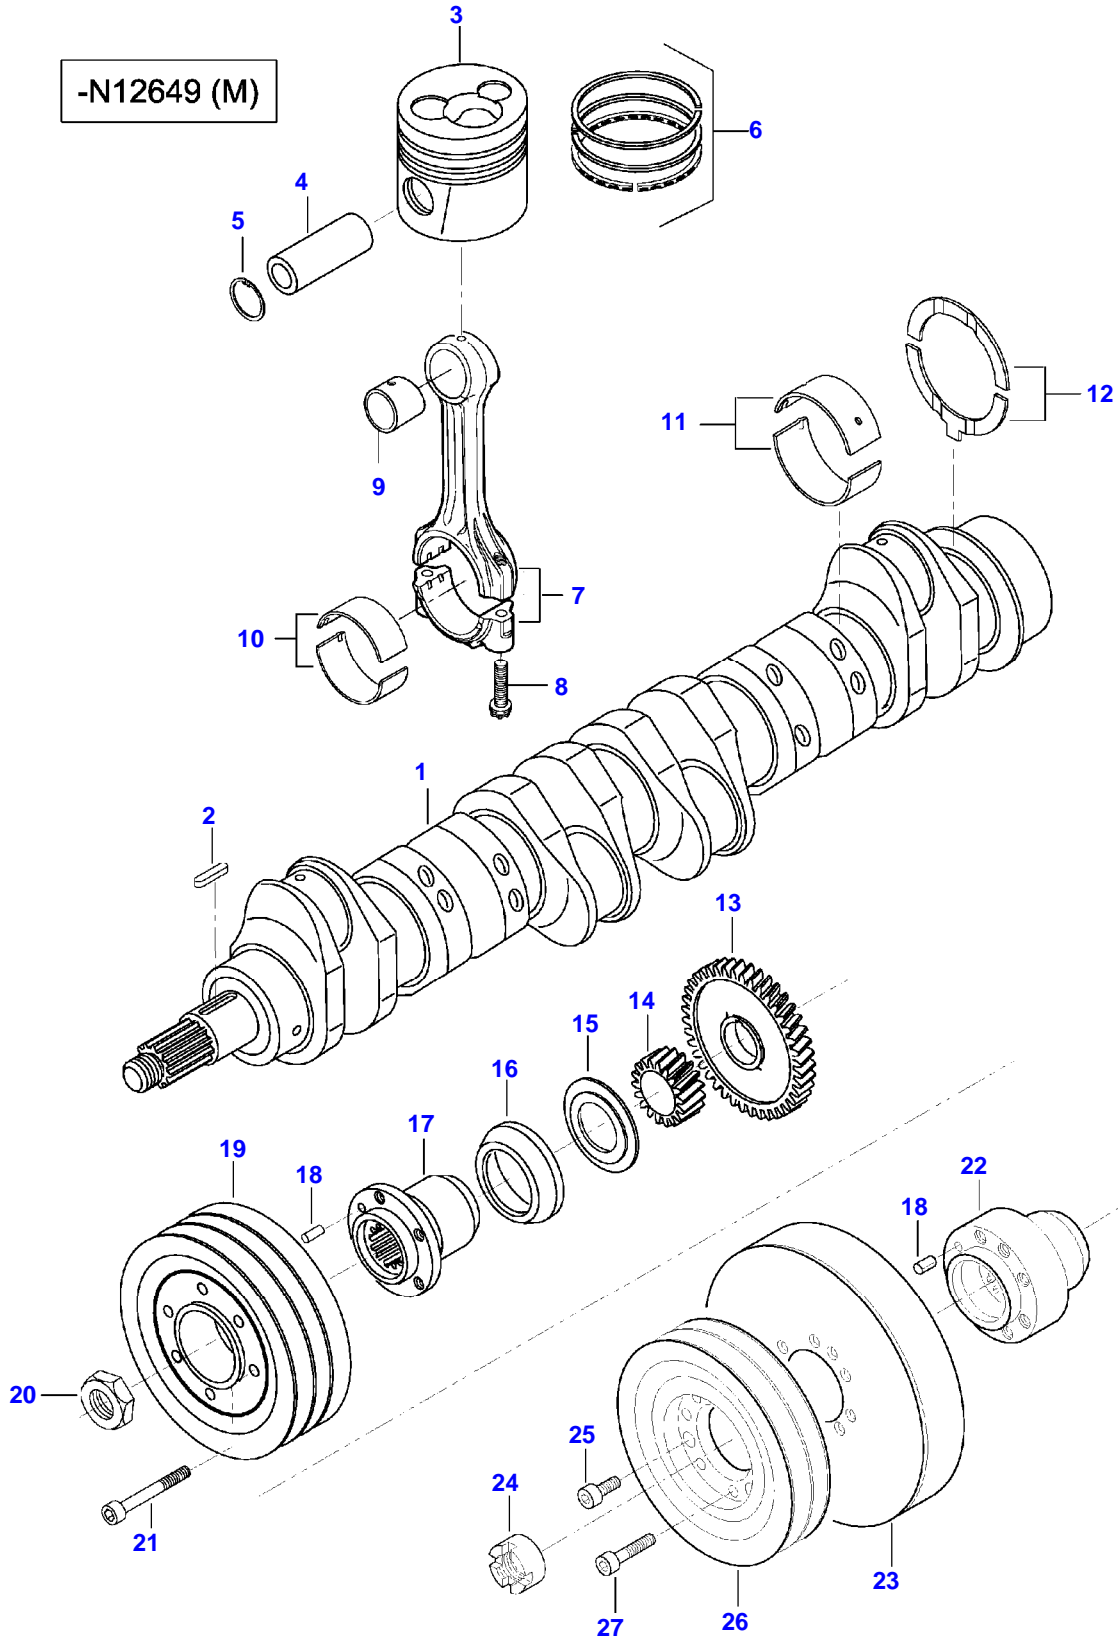

Item	Part Number	Qty	Description Comments
	V836667043	2	ROCKER SHAFT ASM ASSEMBLY
1	V836666608	12	ROCKER ARM . -S12222 (M)
	V836667042	12	ROCKER ARM . S12223- (M)
2	V512861000	12	NUT ..
3	V836655866	12	ADJUSTING SCREW .. -S12222 (M)
	V837069023	12	VALVE ROCKER ADJUSTMENT SCREW .. S12223- (M)
4	V836655899	4	PLUG . -S12222 (M)
	V837069020	4	PLUG . S12223- (M)
5	V836666609	6	BRACKET .
6	V836655884	4	SPRING .
7	V836655870	2	SHAFT .
8	V836655406	4	SLEEVE NUT .
9	V529801910	2	HEX CAP SCREW M10 X 80
10	V836655867	12	PUSHROD
11	V836014264	12	TAPPET
12	V836866054	1	CAMSHAFT
13	V603305760	1	WOODRUFF KEY
14	V836646389	1	GEAR,CAMSHAFT
15	V836646382	24	COTTER
16	V836646381	12	WASHER
17	V836646380	12	SPRING
18	V836646357	6	EXHAUST VALVE
19	V836646356	6	INTAKE VALVE

T140E TRACTOR (T SERIES)
SPIMG-005-21-10