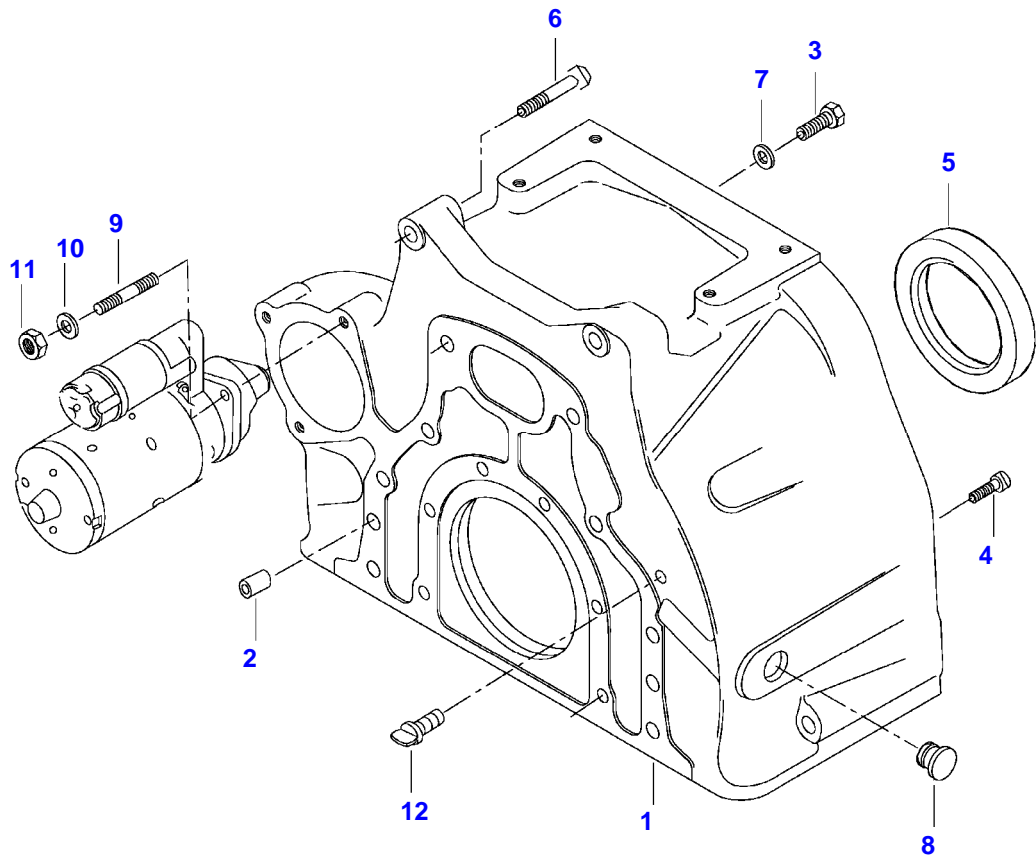

T140E TRACTOR (T SERIES)
SPIMG-005-21-04

Item	Part Number	Qty	Description Comments
1	V836666482	1	FLYWHEEL HOUSING
2	V598359850	2	PIN
3	V528702220	8	HEX CAP SCREW M12 X 35
4	V581705030	6	HEX SOCKET SCREW M10 X 30
5	V614500002	1	CRANKSHAFT SEAL S2
6	V581705490	2	HEX SOCKET SCREW M12 X 60
7	V500951200	8	SPRING WASHER
8	V836007572	1	RUBBER PLUG
9	V546801800	3	STUD BOLT M10 X 25
10	V500951000	3	SPRING WASHER
11	V504601000	3	NUT M10
12	V836859311	1	PLUG
13	V836659990	1	FLYWHEEL
14	V835328783	1	STARTER RING
15	V836659527	1	GUIDE SLEEVE WITHOUT CR-ENGINE
16	V529702250	8	HEX CAP SCREW 150 NM