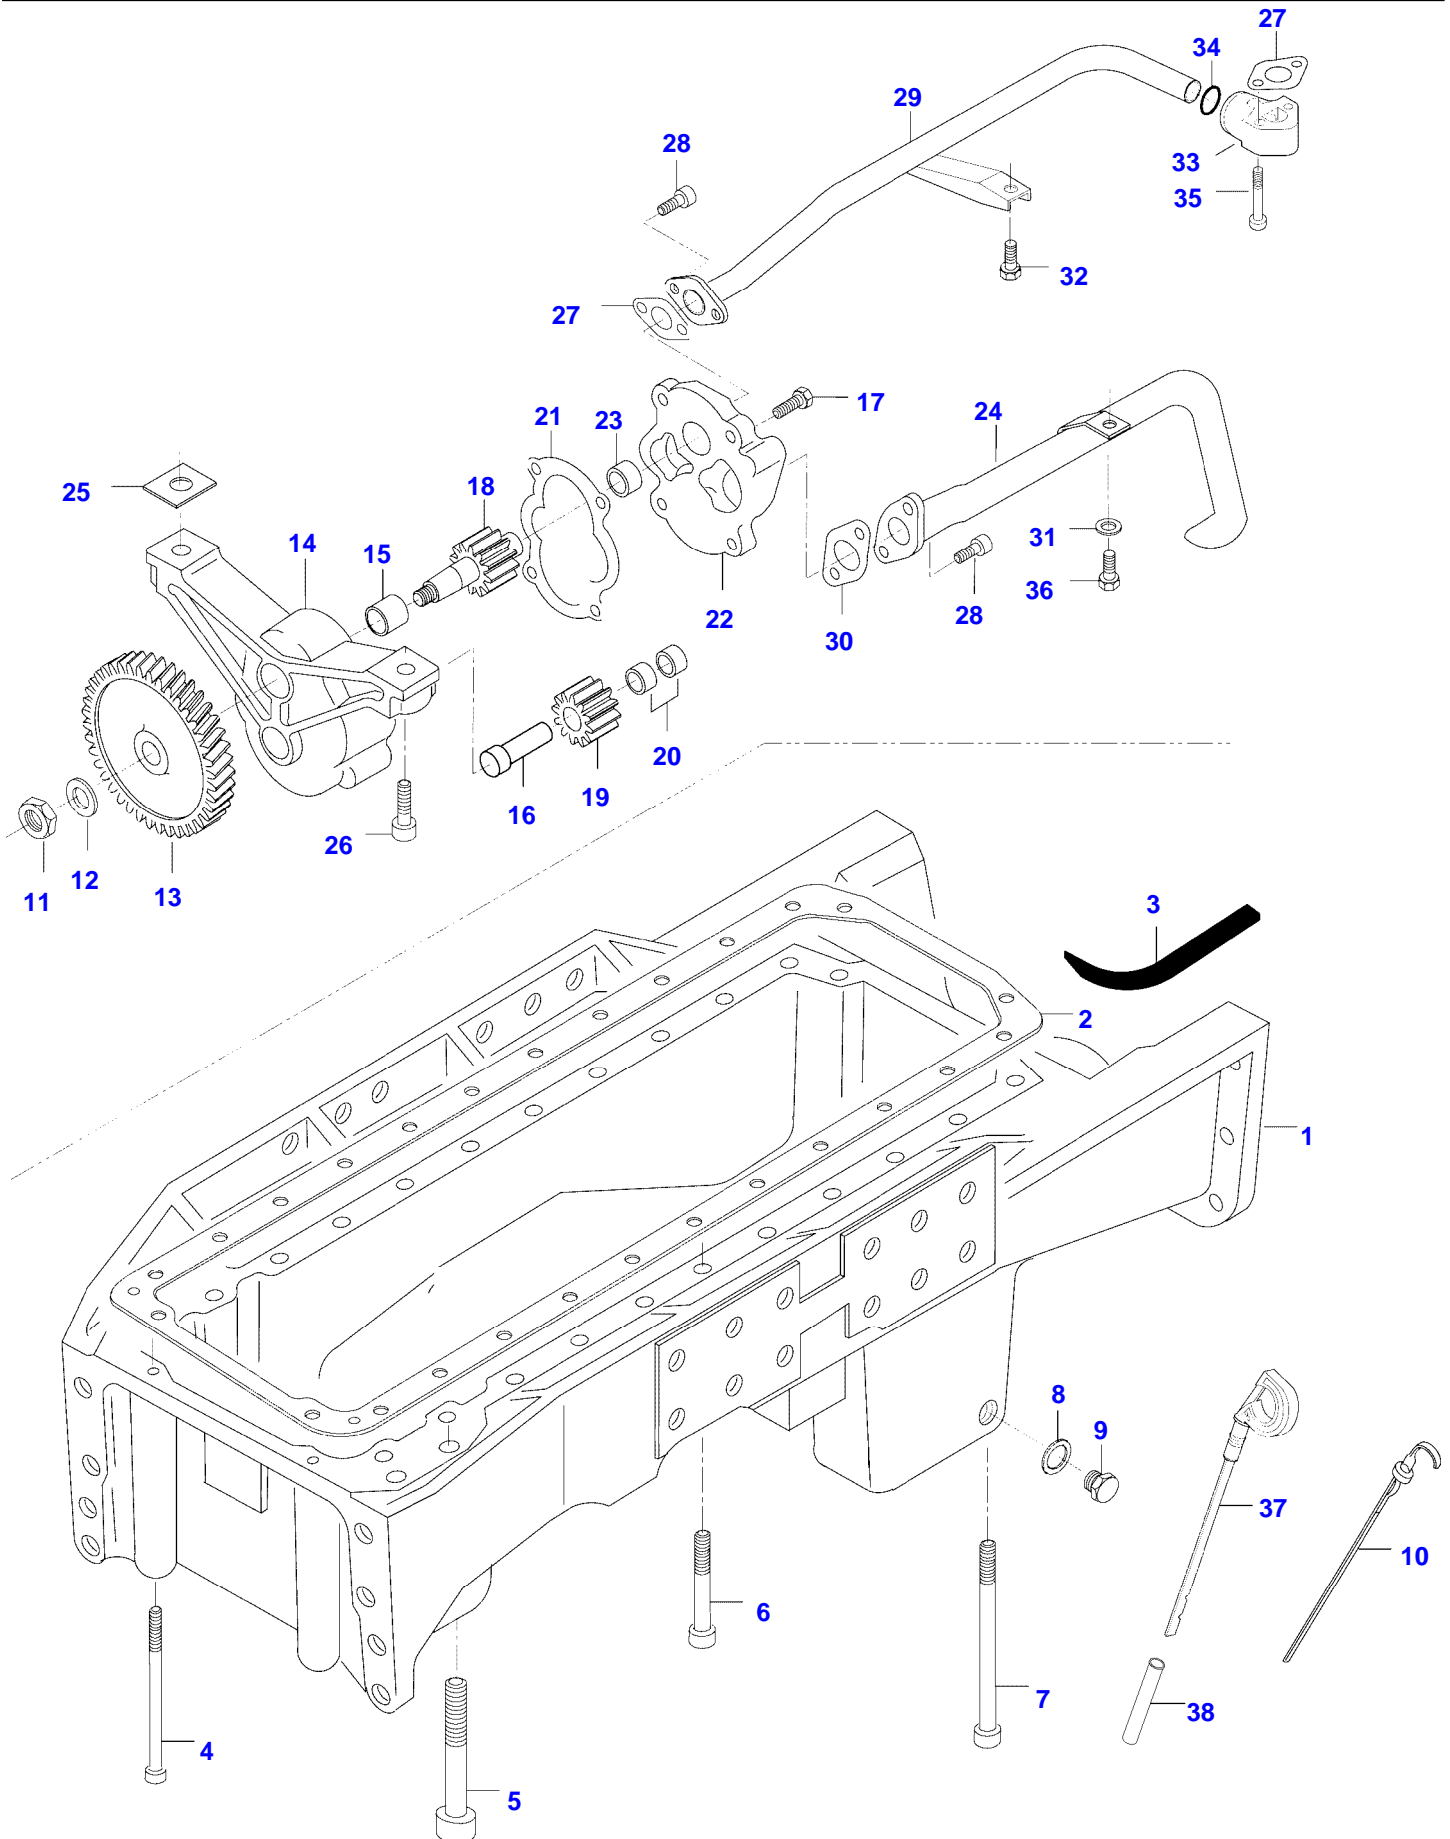

T140E TRACTOR (T SERIES)
SPIMG-013-21-16

Item	Part Number	Qty	Description Comments
1	V836855501	1	OIL SUMP
2	V836322183	1	OIL SUMP GASKET S2
3	V836129727	2	GASKET S2
4	V581704830	2	HEX SOCKET SCREW M8 X 160
5	V581706350	4	HEX SOCKET SCREW M16 X 90
6	V581705130	22	HEX SOCKET SCREW M10 X 80
7	V581705250	2	HEX SOCKET SCREW M10 X 180
8	V615881827	1	SEALING WASHER S2
9	V836655493	1	PLUG
10	V836847652	1	DIPSTICK -XX
37	V836666908	1	DIPSTICK ORANGE XX-
38	V836666910	1	OIL DIPSTICK GUIDE PIPE XX-
11	V836855300	1	LUBRICATING OIL PUMP
11	V504861000	1	NUT . M10
12	V836122910	1	WASHER .
13	V836338667	1	GEAR .
14	V836338186	1	FRAME .
15	V836322909	1	BUSHING ..
16	V836322906	1	OIL PUMP SHAFT ..
17	V528801380	4	HEX CAP SCREW . M8 X 20
18	V836338182	1	OIL PUMP SHAFT .
19	V836338180	1	GEAR,OIL PUMP .
20	V836322909	2	BUSHING ..
21	V836338188	1	GASKET . S2
22	V836855297	1	COVER .
23	V836322909	1	BUSHING ..
24	V836859670	1	PIPE
25	V836007871	X	SHIM
26	V581805050	2	HEX SOCKET SCREW M10 X 40
27	V836008449	2	GASKET S2
28	V581804600	4	HEX SOCKET SCREW M8 X 20
29	V836866569	1	OIL PIPE
30	V836338201	1	GASKET S2
31	V500150840	1	WASHER