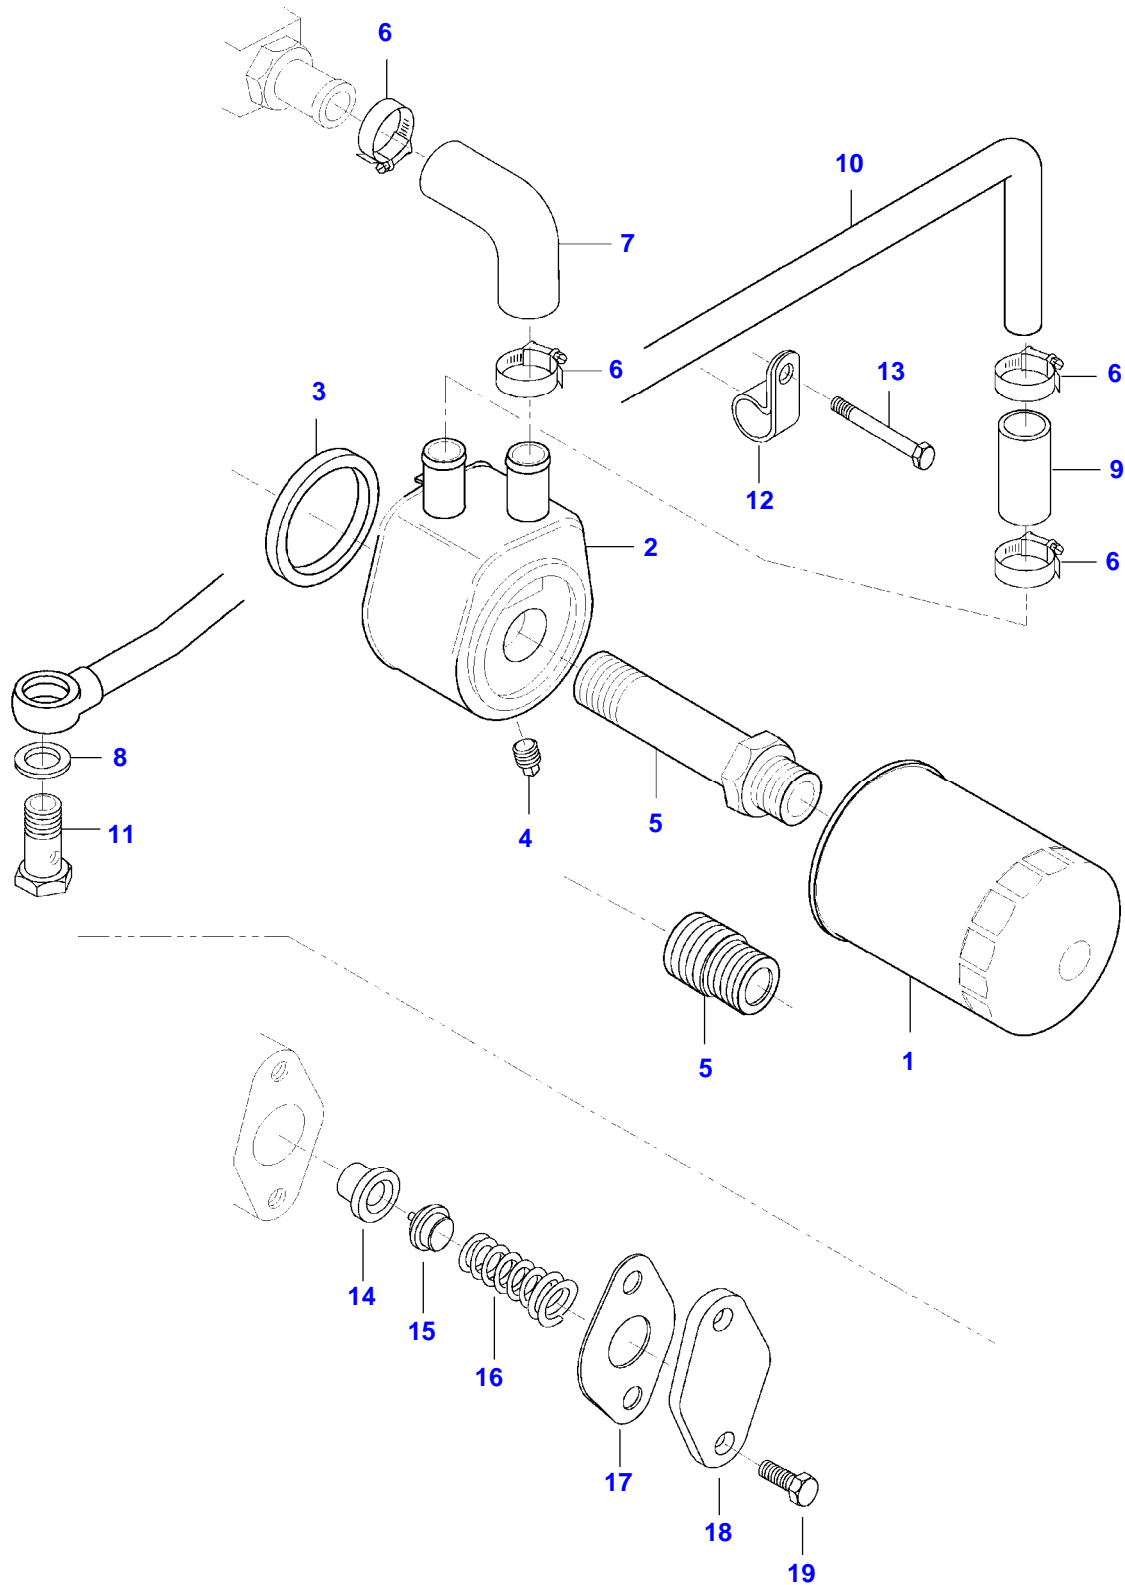

T140E TRACTOR (T SERIES)
SPIMG-005-21-16

Item	Part Number	Qty	Description Comments
1	V836662580	1	ENGINE OIL FILTER
2	V836859699	1	OIL COOLER
3	V836862235	1	SEAL
			.
4	V836131366	1	PLUG
			.
5	V836859700	1	UNION
6	V602079516	4	HOSE CLIP
7	V836859899	1	RUBBER ELBOW
8	V615881822	2	SEALING WASHER S2
9	V836129978	1	RUBBER HOSE
10	V836847929	1	PIPE
11	V640435015	1	BANJO BOLT
12	V602074615	1	RETAINER CLAMP
13	V529801480	1	HEX CAP SCREW M8 X 65
	V836662129	1	OIL PRESSURE CONTROL VALVE
14	V836659521	1	VALVE SEAT
			.
15	V836659522	1	VALVE CONE
			.
16	V836659523	1	SPRING
			.
17	V836322190	1	GASKET
			.
			S2
18	V836659524	1	COVER
			.
19	V528801380	2	HEX CAP SCREW M8 X 20