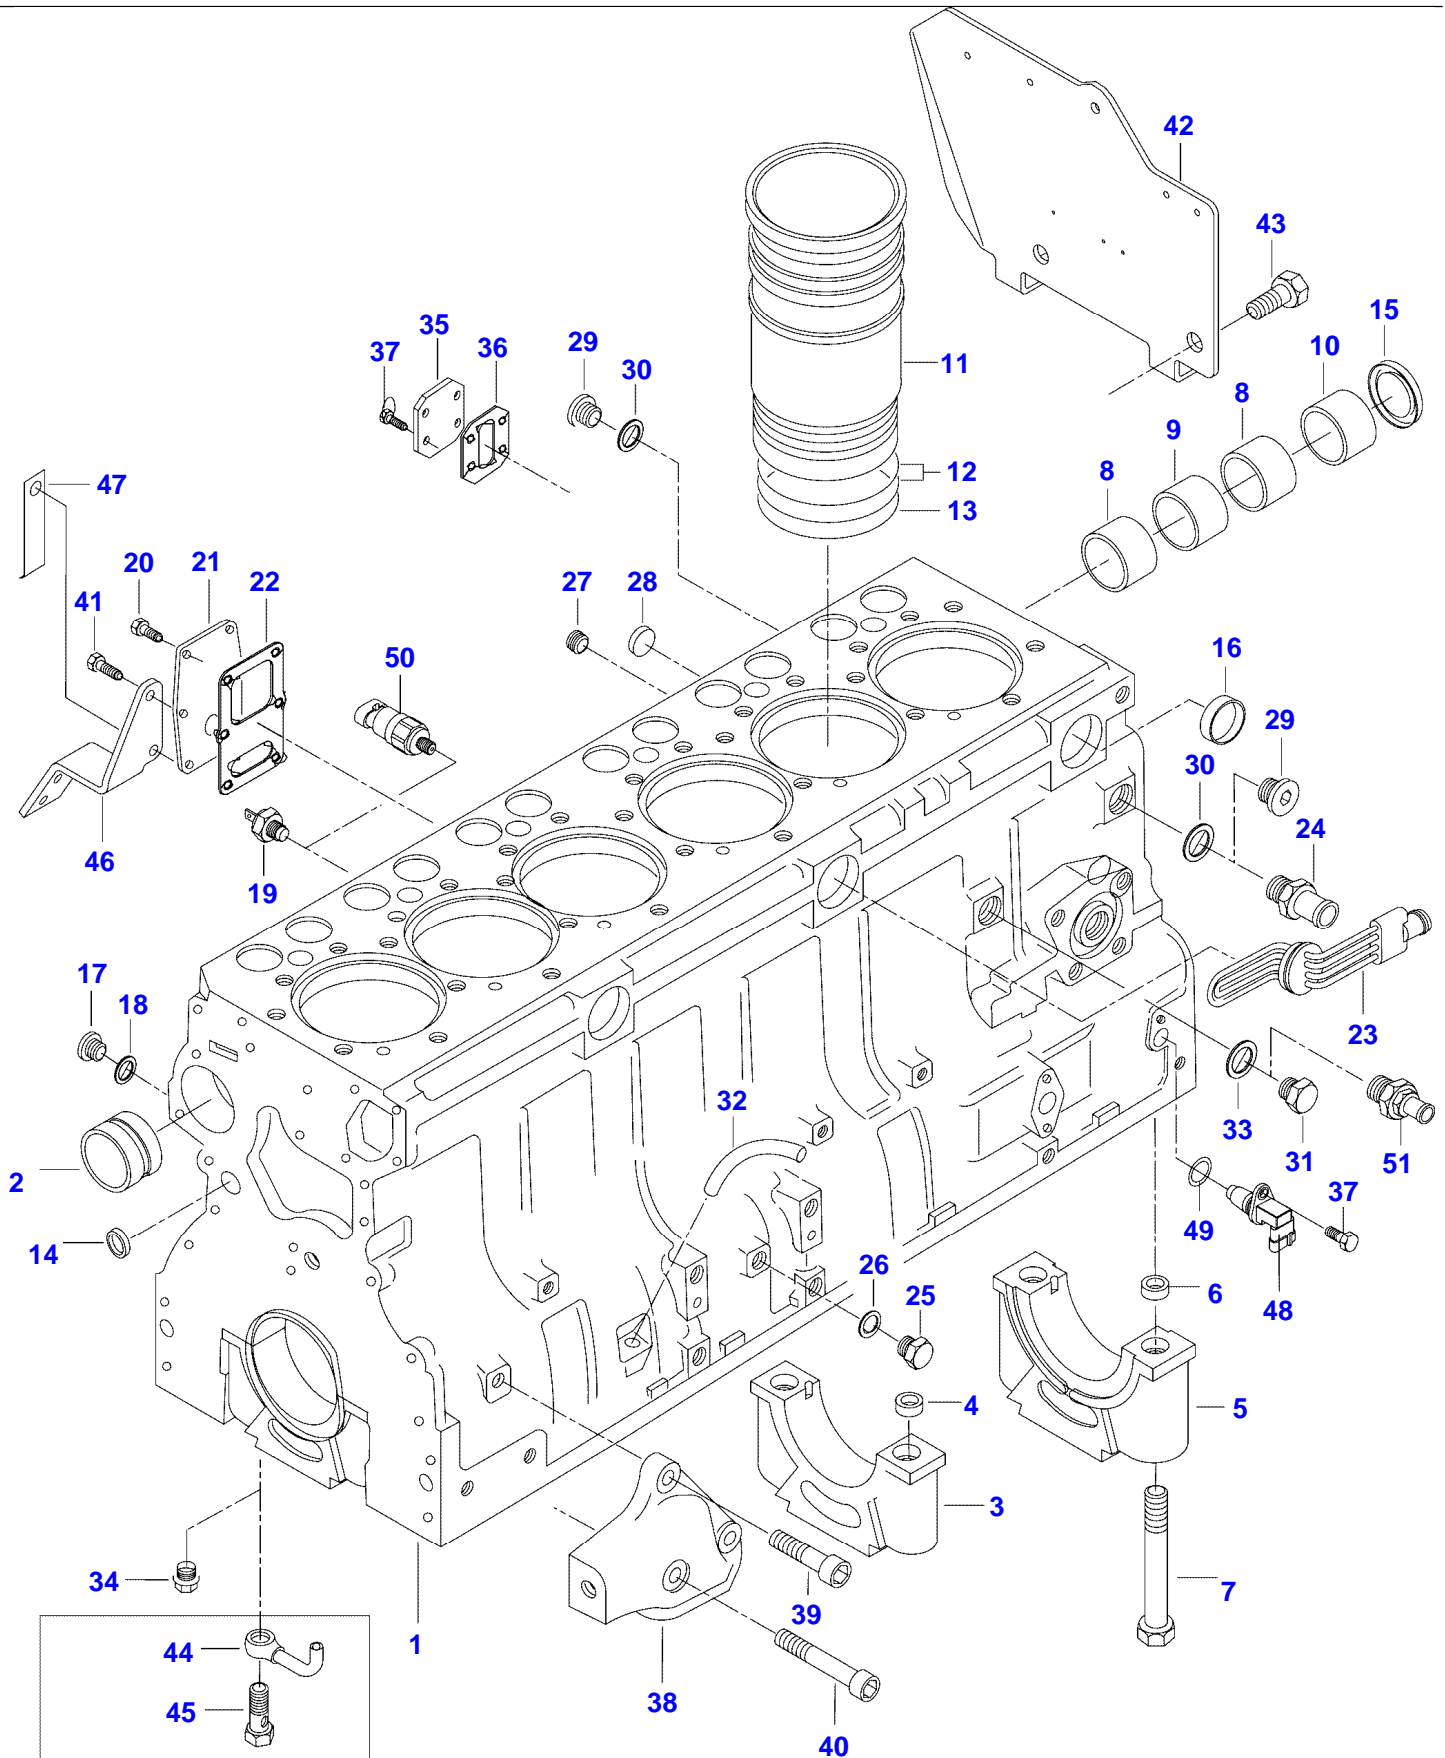

T140E TRACTOR (T SERIES)
SPIMG-005-21-02

T160-T190

Item	Part Number	Qty	Description Comments
1	V836866110	1	CYLINDER BLOCK
2	V836866069	1	CAMSHAFT BEARING BUSHING
3	NS	6	NON-SERVICEABLE PART
4	V836214478	12	BEARING COVER GUIDE SLEEVE
5	NS	1	NON-SERVICEABLE PART
6	V836214478	2	BEARING COVER GUIDE SLEEVE
7	V835329030	14	HEX CAP SCREW
8	V836852460	2	CAMSHAFT BEARING BUSHING
9	V836852459	1	CAMSHAFT BEARING BUSHING
10	V836852461	1	CAMSHAFT BEARING BUSHING
11	V836666990	6	LINER
12	V836647502	12	CYLINDER LINER O-RING S2
13	V836647503	6	CYLINDER LINER O-RING S2
14	V640016016	4	CUP PLUG S2
15	V836852744	1	PLUG
16	V640016040	2	CUP PLUG
17	V640325110	3	SCREW PLUG
18	V615571014	3	SEALING WASHER S2
19	V887283760	1	PRESSURE SWITCH -N12649 (M)
50	V836866613	1	SENSOR N12650-(M)
20	V528801380	4	HEX CAP SCREW M8 X 20
21	V836847994	1	FLANGE
22	V836322852	1	GASKET S2
23	V836847596	1	ENGINE BLOCK HEATER
24	V836119837	1	HOSE COUPLER
25	V640045112	1	PLUG
26	V615881216	1	SEALING WASHER S2
27	V640025010	1	PLUG
28	V640016018	3	CUP PLUG
29	V640325018	2	PLUG
30	V615881822	2	SEALING WASHER S2
31	V836019756	1	PLUG
51	V836664377	1	DRAIN VALVE
32	V836129747	1	OIL DIPSTICK GUIDE PIPE
33	V615881824	1	SEALING WASHER S2
34	V640045112	6	PLUG
35	V836659543	1	COVER
	V836866957	1	COVER N14052-
36	V836659544	1	GASKET S2
	V836866958	1	GASKET N14052-

Item	Part Number	Qty	Description Comments
37	V528801362	4	HEX CAP SCREW M8 X 16
38	V836346012	1	ENGINE MOUNT LEFT
39	V581705850	4	HEX SOCKET SCREW M14 X 40
40	V581705890	2	HEX SOCKET SCREW M14 X 60
41	V528801400	2	HEX CAP SCREW M8 X 25
42	V836866761	1	SUPPORT -N12649 (M)
43	V528803010	2	HEX CAP SCREW M14 X 60
	V836346013	1	ENGINE MOUNT RIGHT
46	V836866872	1	SUPPORT
47	V836083428	1	CABLE TIE -N12649 (M)
48	V836866392	1	SPEED SENSOR N12650-(M)
49	V614601524	1	O-RING N12650-(M)
	V836840237	1	ENGINE GASKET KIT S1
	V836840238	1	ENGINE GASKET KIT S1+S2