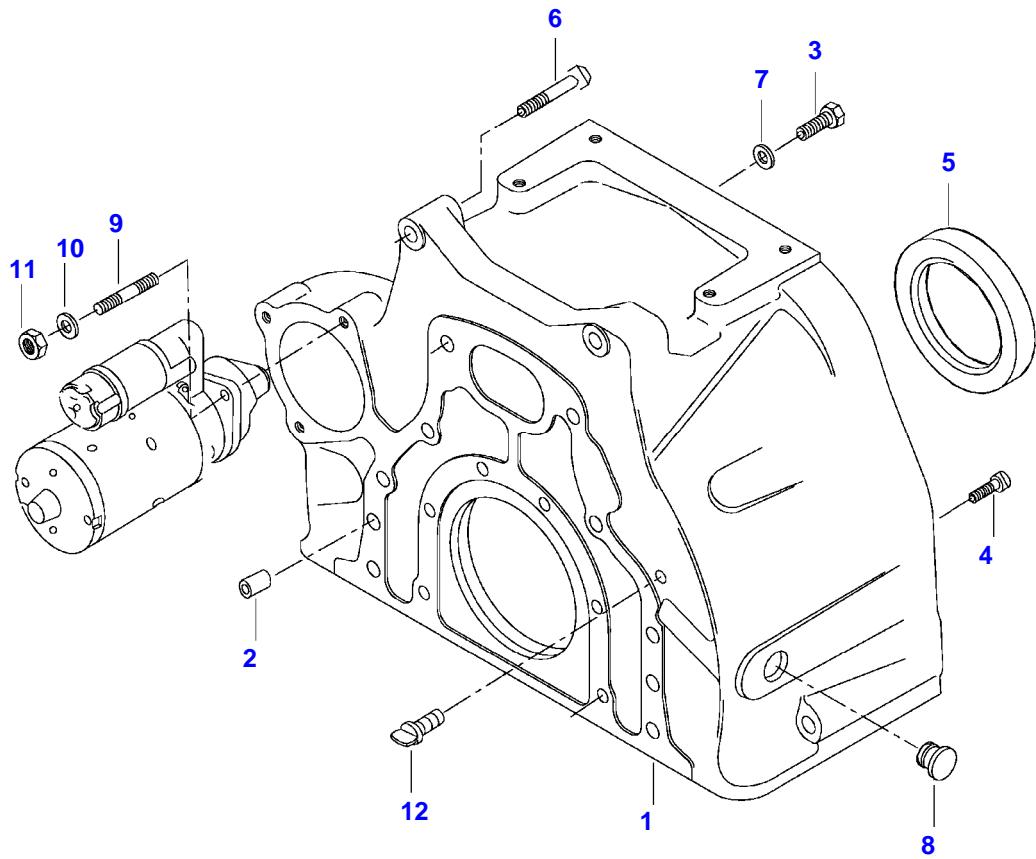

T180 TRACTOR (T SERIES)
SPIMG-005-21-04

Item	Part Number	Qty	Description Comments
1	V836666482	1	FLYWHEEL HOUSING
2	V598359850	2	PIN
3	V528702220	8	HEX CAP SCREW M12 X 35
4	V581705030	6	HEX SOCKET SCREW M10 X 30
5	V614500002	1	CRANKSHAFT SEAL S2
6	V581705490	2	HEX SOCKET SCREW M12 X 60
7	V500951200	8	SPRING WASHER
8	V836007572	1	RUBBER PLUG
9	V546801800	3	STUD BOLT M10 X 25
10	V500951000	3	SPRING WASHER
11	V504601000	3	NUT M10
12	V836859311	1	PLUG
13	V836659990	1	FLYWHEEL
14	V835328783	1	STARTER RING
15	V836659527	1	GUIDE SLEEVE WITHOUT CR-ENGINE
16	V529702250	8	HEX CAP SCREW 150 NM