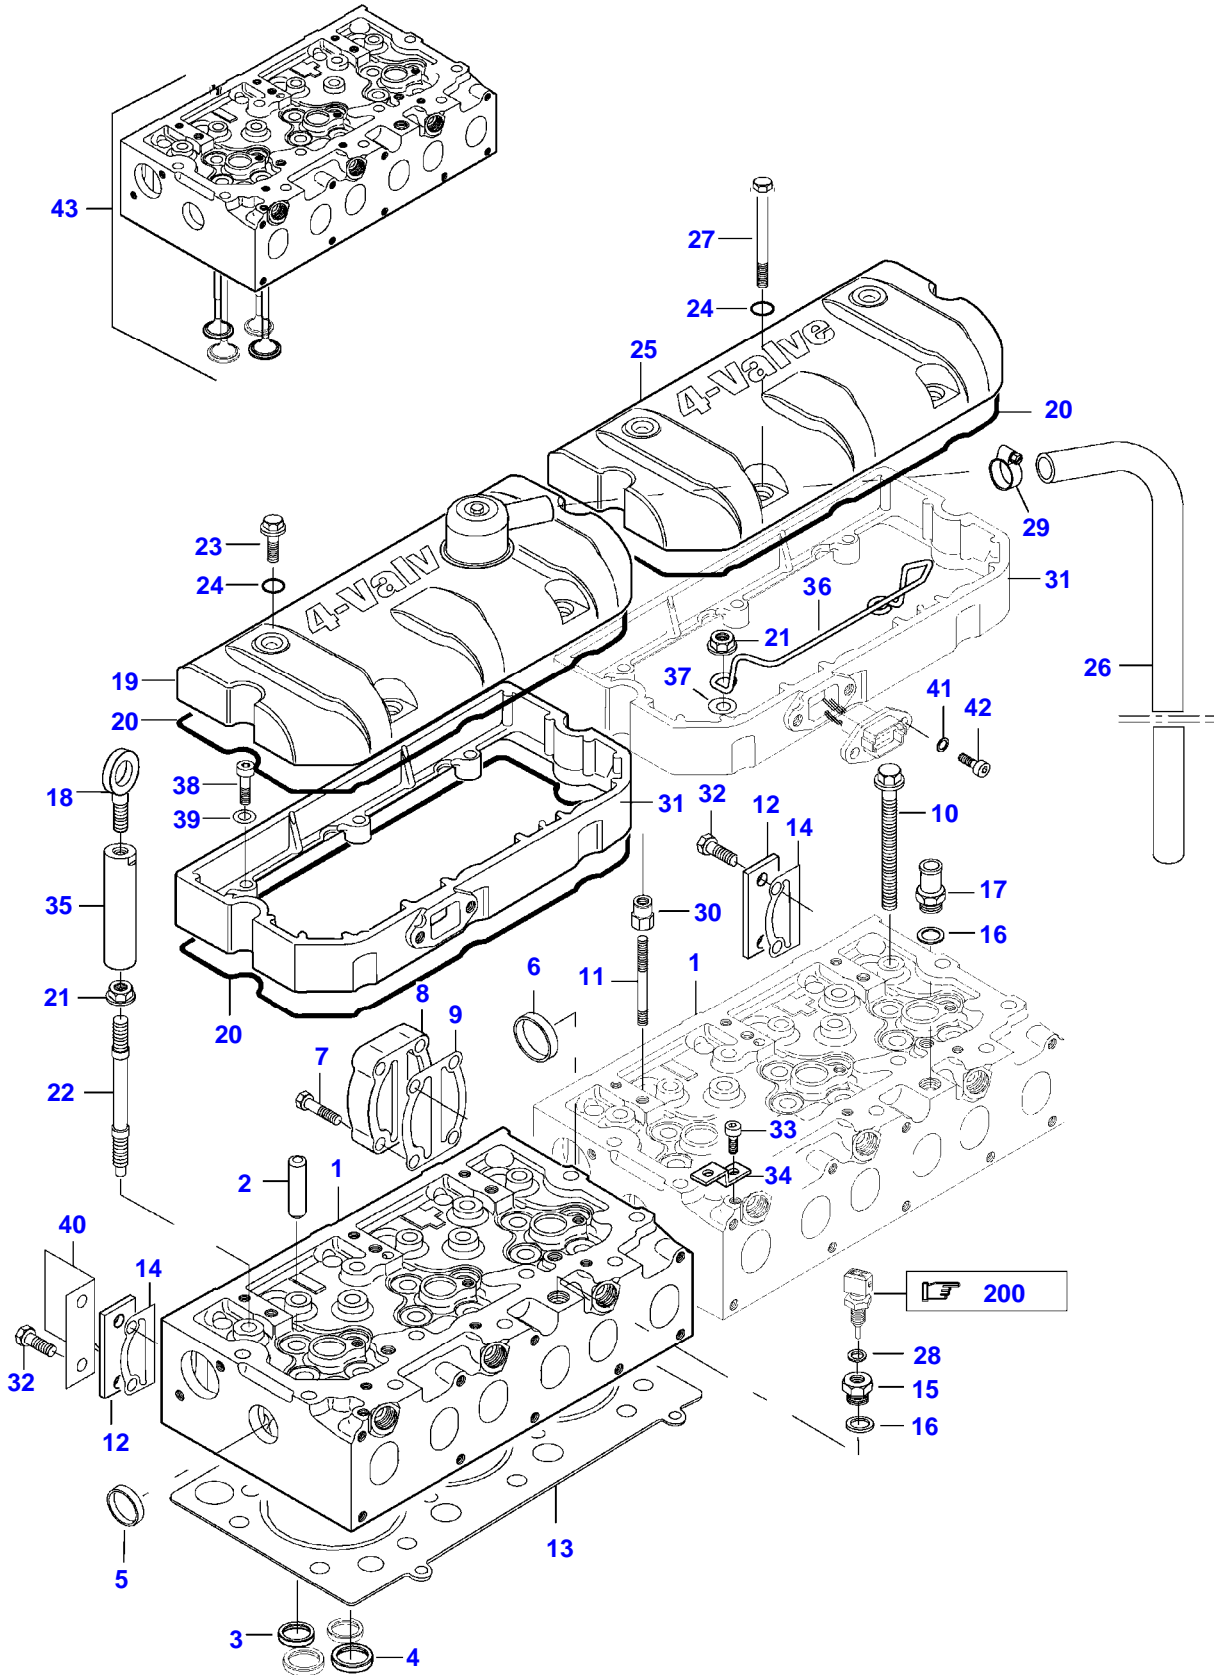

T180 TRACTOR (T SERIES)
SPIMG-005-21-06B

Item	Part Number	Qty	Description Comments	Technical Specification
			CR-ENGINE S5065-(M)	
1	NS	2	NON-SERVICEABLE PART CYLINDER HEAD	
2	V837073174	24	REF. 43 VALVE GUIDE	4V STD
3	V837064907	12	VALVE SEAT	4V EXHAUST STD
4	V837064908	12	EXHAUST VALVE SEAT	4V INTAKE STD
5	V836647942	4	INTAKE CUP PLUG	
6	V640016045	1	CUP PLUG	
7	V528801830	4	HEX CAP SCREW M10 X 40	
8	V836855348	1	CONNECTION FLANGE	
9	V836867390	1	GASKET S1	
10	V837069025	28	CYLINDER HEAD BOLT	
11	V546801900	4	STUD BOLT M10 X 75	
12	V836855350	2	BLOCK OFF PLATE	
13	V837070290	2	CYLINDER HEAD GASKET S1	
14	V836867753	2	GASKET S1	
15	V836119643	1	THREADED NIPPLE	
16	V615881822	2	SEALING WASHER S1	
17	V836119837	1	HOSE COUPLER	
18	V836640752	2	LIFT EYE	
19	V837069029	1	COVERING	
20	V837067881	4	VALVE ROCKER COVER GASKET S1	
21	V836859110	10	NUT	
22	V836859109	6	STUD BOLT	
23	V540801780	4	HEXAGON FLANGE BOLT	
24	V614901030	8	O-RING S1	
25	V837069022	1	VALVE ROCKER COVER	
26	V837070346	1	BREATHER HOSE	
27	V540801910	4	HEXAGON FLANGE BOLT M10 X 80	
28	V615881418	1	SEALING WASHER S1	
29	V602078532	1	HOSE CLIP	
30	V836655406	4	SLEEVE NUT	
31	V837069021	2	VALVE ROCKER COVER FRAME	
32	V528801800	4	HEX CAP SCREW M10 X 25	
33	V528801360	1	HEX CAP SCREW M8 X 16	
34	V836747849	2	SUPPORT	
35	V836867567	2	LIFTING EYE EXTENSION	
36	V837069026	1	BRACKET	
37	V500951200	4	SPRING WASHER	
38	V581804630	6	HEX SOCKET SCREW M8 X 30	
39	V500950800	6	SPRING WASHER	
40	V836666199	1	HEAT SHIELD