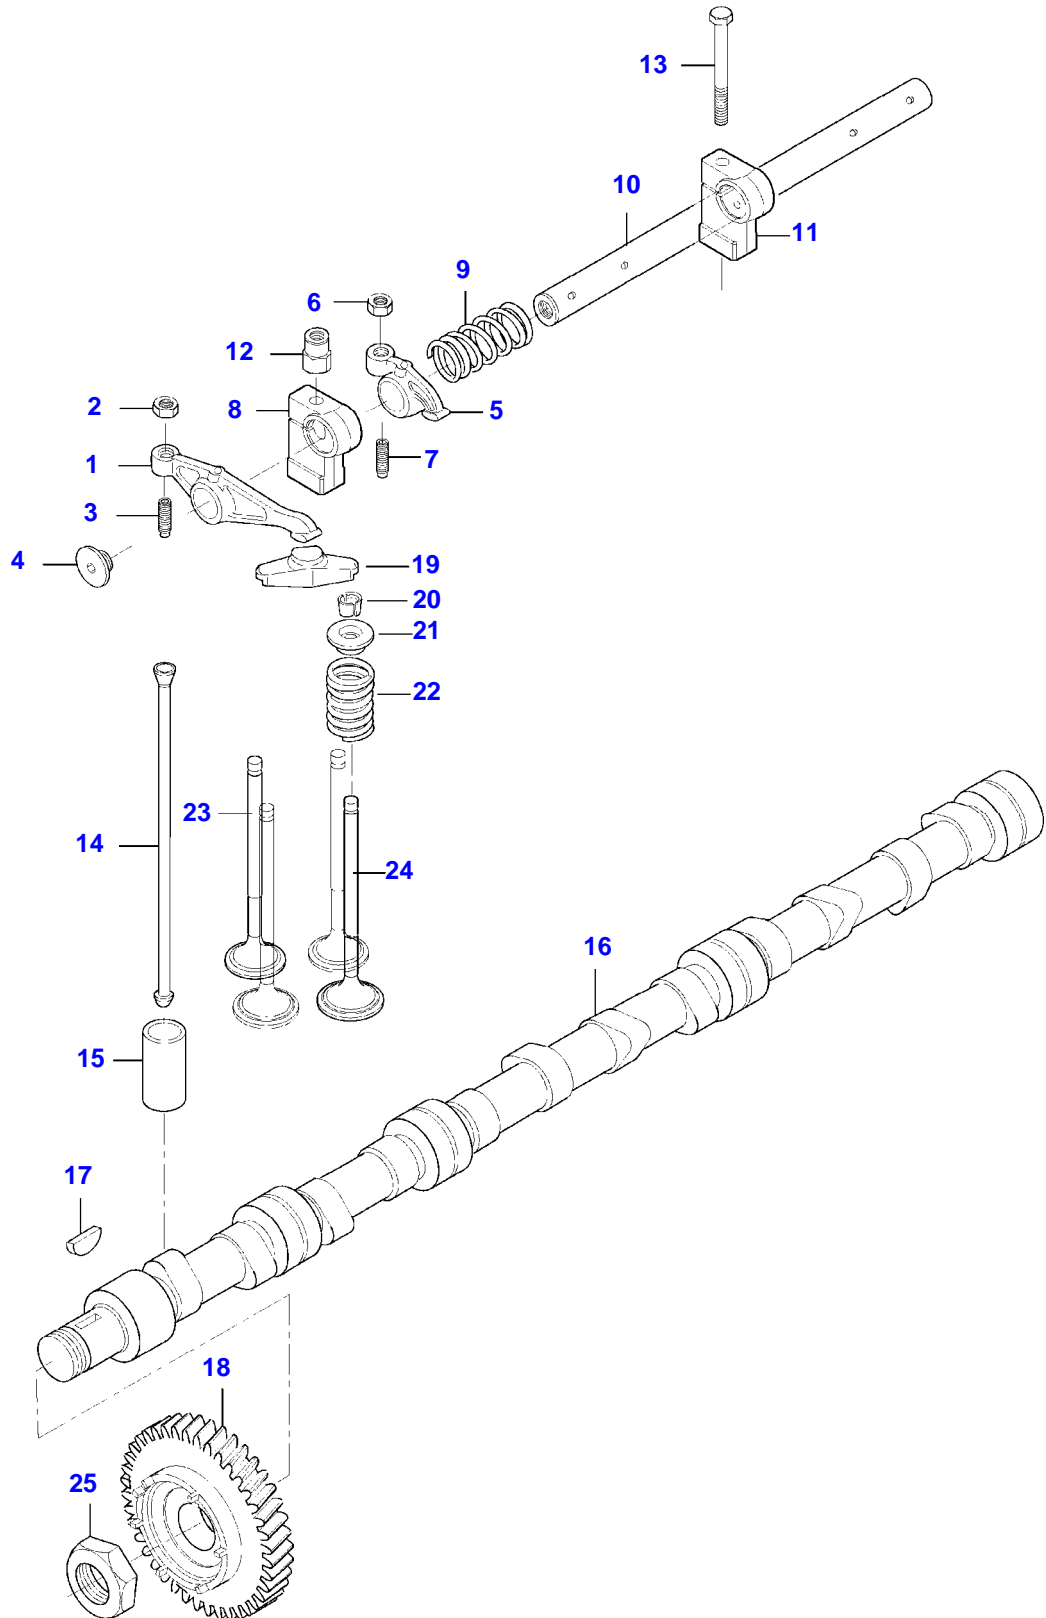

T180 TRACTOR (T SERIES)
SPIMG-005-21-08A

Item	Part Number	Qty	Description Comments	Technical Specification
			CR-ENGINE S5065-(M)	
1	V837069016	2	ROCKER SHAFT ASM	3-CYL 4V
	V837069011	6	ROCKER ARM	4V INTAKE
			INTAKE	
2	V512861000	6	NUT	
3	V837069023	6	VALVE ROCKER ADJUSTMENT SCREW	
4	V837069020	4	PLUG	
5	V837069013	6	ROCKER ARM	4V EXHAUST
			EXHAUST	
6	V512861000	6	NUT	
7	V837069023	6	VALVE ROCKER ADJUSTMENT SCREW	
8	V837069017	4	ROCKER SHAFT BRACKET	
9	V837069019	4	SPRING	
10	V837069015	2	SHAFT	
11	V837069018	2	ROCKER SHAFT BRACKET	
12	V836655406	4	SLEEVE NUT	
13	V529801920	2	HEX CAP SCREW M10 X 85	
14	V837070119	12	PUSHROD	
15	V836014264	12	TAPPET	
16	V837070148	1	CAMSHAFT	
17	V603305760	1	WOODRUFF KEY	
18	V837070030	1	GEAR,CAMSHAFT	
19	V837069006	12	GUIDE	
20	V837064910	48	COTTER	
21	V837069004	24	SPRING PLATE	
22	V837069005	24	VALVE SPRING	
23	V837069002	12	EXHAUST VALVE	
24	V837069003	12	INTAKE VALVE	
25	V837069085	1	NUT