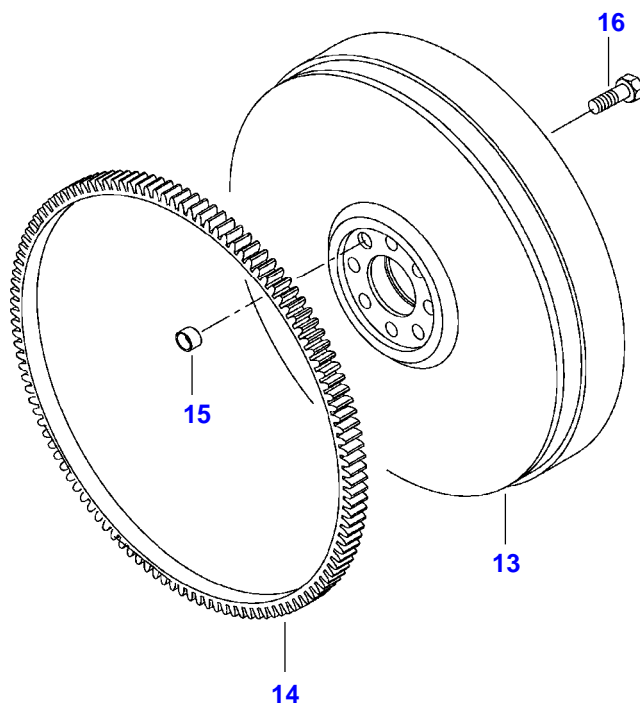

T180 TRACTOR (T SERIES)
SPIMG-005-21-04

Item	Part Number	Qty	Description Comments
1	V836666482	1	FLYWHEEL HOUSING
2	V598359850	2	PIN
3	V528702220	8	HEX CAP SCREW M12 X 35
4	V581705030	6	HEX SOCKET SCREW M10 X 30
5	V614500002	1	CRANKSHAFT SEAL S2
6	V581705490	2	HEX SOCKET SCREW M12 X 60
7	V500951200	8	SPRING WASHER
8	V836007572	1	RUBBER PLUG
9	V546801800	3	STUD BOLT M10 X 25
10	V500951000	3	SPRING WASHER
11	V504601000	3	NUT M10
12	V836859311	1	PLUG
13	V836659990	1	FLYWHEEL
14	V835328783	1	STARTER RING
15	V836659527	1	GUIDE SLEEVE WITHOUT CR-ENGINE
16	V529702250	8	HEX CAP SCREW 150 NM