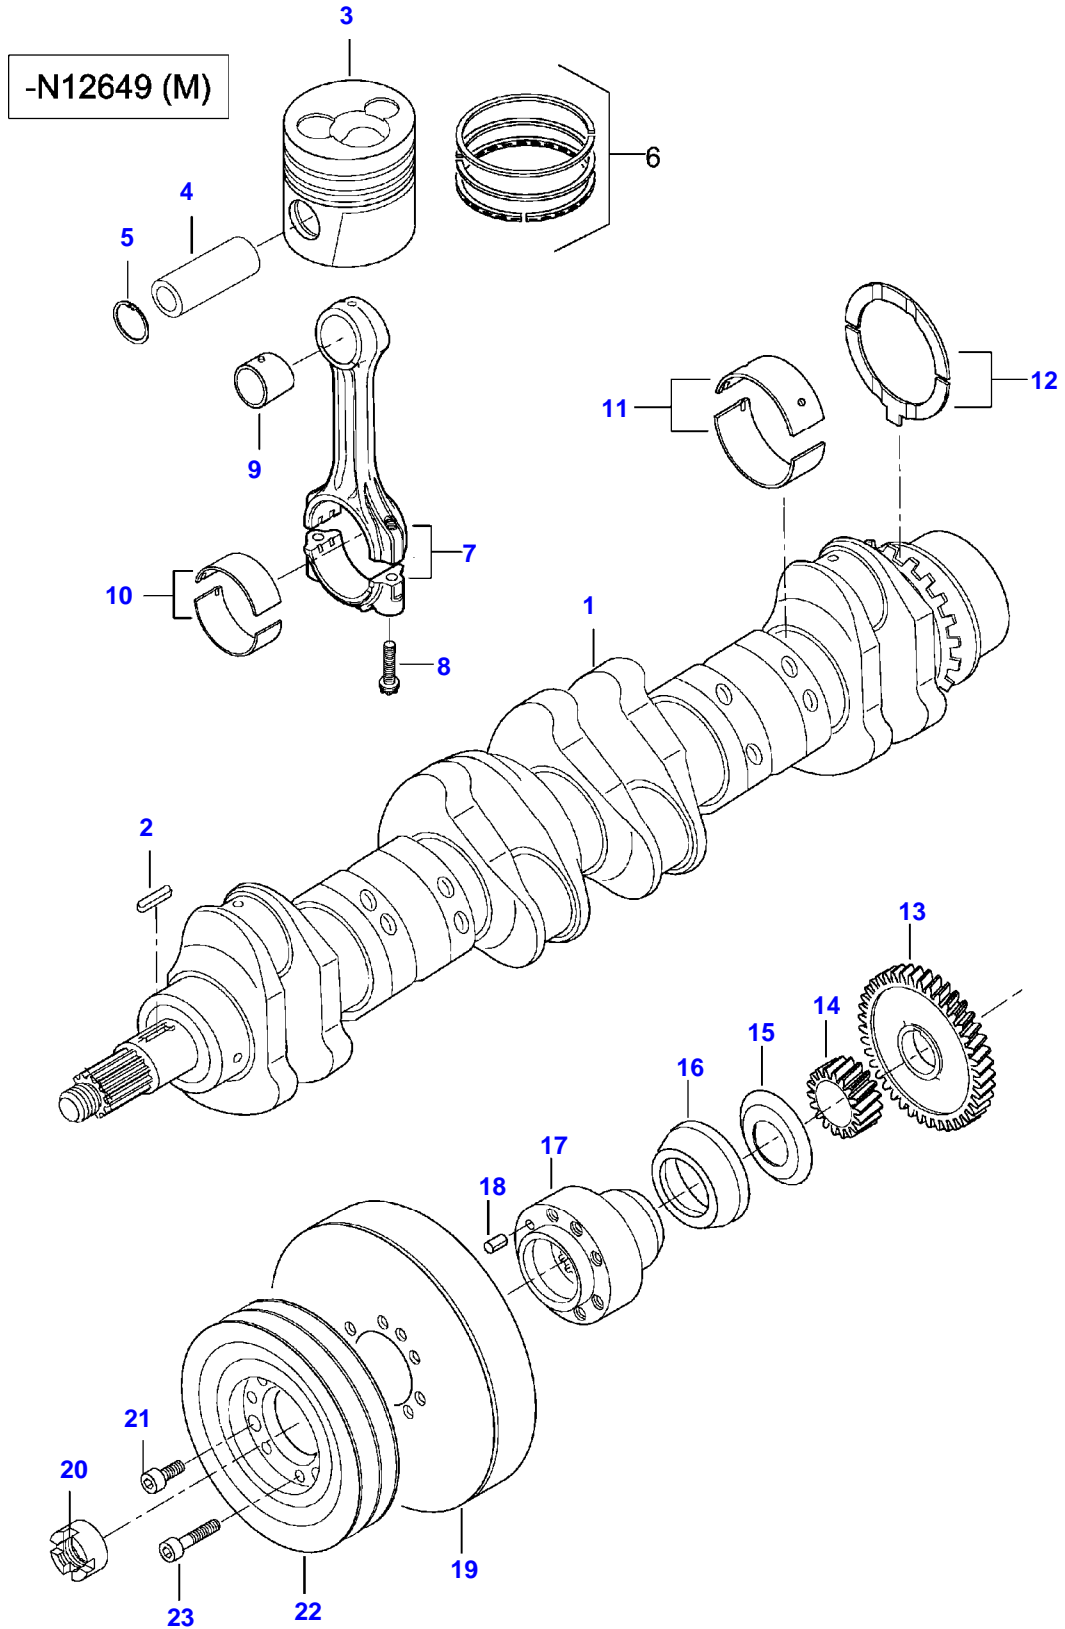

T180 TRACTOR (T SERIES)
SPIMG-005-21-12

Item	Part Number	Qty	Description Comments	Technical Specification
-N12649 (M)				
1	V836866476	1	CRANKSHAFT	
2	V603345110	1	KEY	
3	V836866181	6	PISTON	
4	NS	6	NON-SERVICEABLE PART	
5	NS	12	PISTON PIN NON-SERVICEABLE PART	
6	V836640078	6	CIRCLIP PISTON RING KIT	
7	V836840928	1	CONNECTING ROD KIT REF. 7, 8, 9	
NS	NS	6	NON-SERVICEABLE PART	
NS	NS	6	CONNECTING ROD 1935-1954 G, F NON-SERVICEABLE PART	
NS	NS	6	CONNECTING ROD 1955-1974 G, V NON-SERVICEABLE PART	
NS	NS	6	CONNECTING ROD 1975-1994 G, X NON-SERVICEABLE PART	
NS	NS	6	CONNECTING ROD 1995-2014 G, Y NON-SERVICEABLE PART	
NS	NS	6	CONNECTING ROD 2015-2034 G, W NON-SERVICEABLE PART	
NS	NS	6	CONNECTING ROD 2035-2054 G, Z NON-SERVICEABLE PART	
8	V836864141	12	CONNECTING ROD 2055-2074 G, G CONNECTING ROD BOLT	
9	V836110646	6	BEARING BUSH	STD
10	V836110552	6	BEARING SHELL SEE PAGE 01-0048	
11	V836655514	7	MAIN BEARING SEE PAGE 01-0048	
12	V836119459	2	THRUST WASHER SEE PAGE 01-0048	
13	V836119550	1	GEAR,CRANKSHAFT	
14	V836122840	1	GEAR,CRANKSHAFT	
15	V836129781	1	RING	
16	V836136271	1	SHIELD	
17	V836322586	1	CRANKSHAFT HUB	
18	V595954600	1	PIN	
19	V836340689	1	CRANKSHAFT VIBRATION DAMPENER	
20	V836847641	1	CRANKSHAFT NUT	
21	V581804620	3	HEX SOCKET SCREW M8 X 25	
22	V836355025	1	CRANKSHAFT V-BELT PULLEY	
23	V581804640	6	HEX SOCKET SCREW M8 X 35