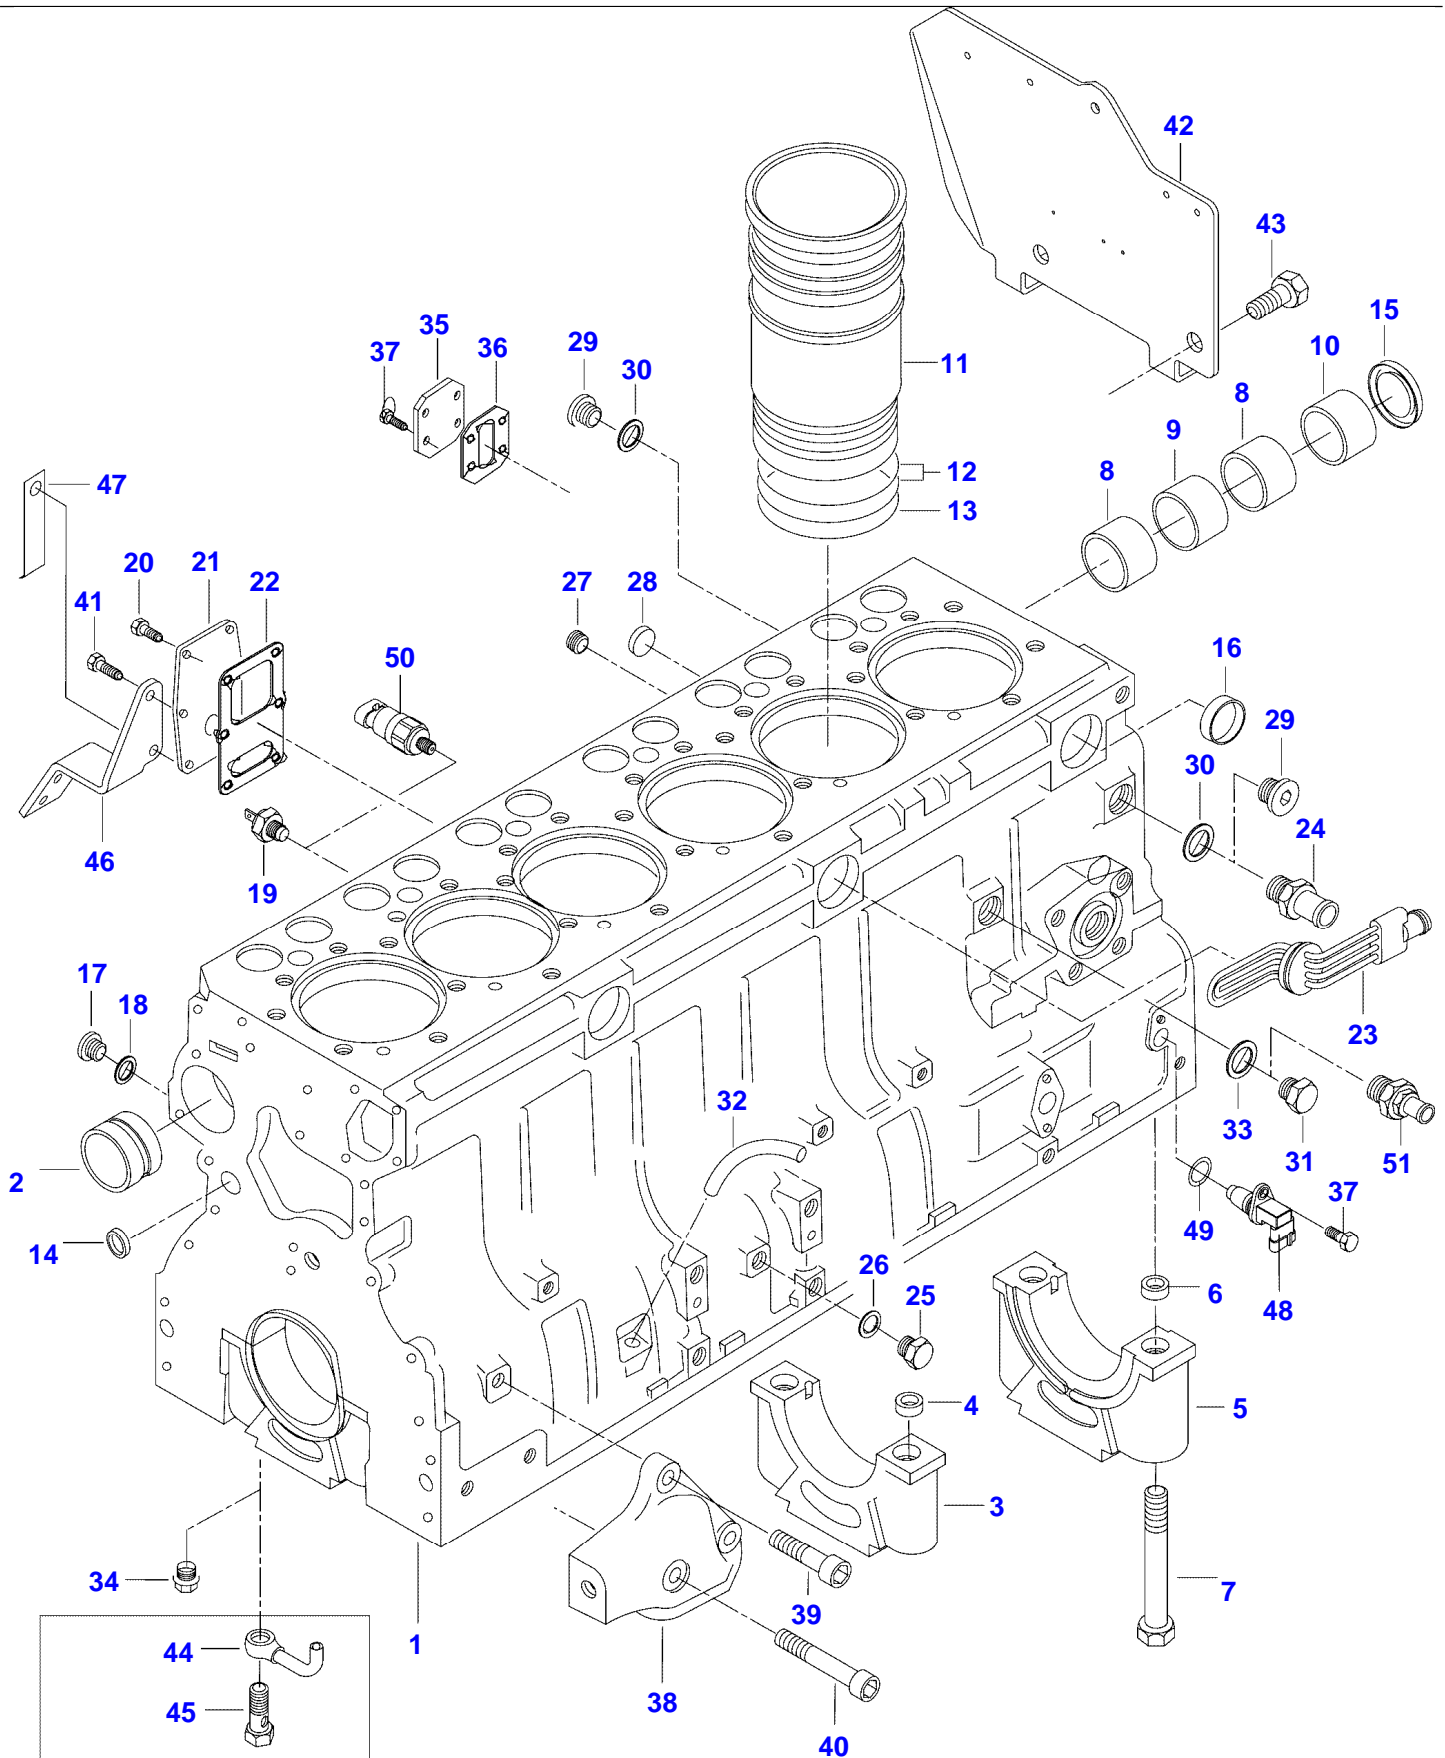

T180 TRACTOR (T SERIES)
SPIMG-005-21-02

T160-T190

Item	Part Number	Qty	Description Comments
1	V836866110	1	CYLINDER BLOCK
2	V836866069	1	CAMSHAFT BEARING BUSHING
3	NS	6	NON-SERVICEABLE PART
4	V836214478	12	BEARING COVER GUIDE SLEEVE
5	NS	1	NON-SERVICEABLE PART
6	V836214478	2	BEARING COVER GUIDE SLEEVE
7	V835329030	14	HEX CAP SCREW
8	V836852460	2	CAMSHAFT BEARING BUSHING
9	V836852459	1	CAMSHAFT BEARING BUSHING
10	V836852461	1	CAMSHAFT BEARING BUSHING
11	V836666990	6	LINER
12	V836647502	12	CYLINDER LINER O-RING S2
13	V836647503	6	CYLINDER LINER O-RING S2
14	V640016016	4	CUP PLUG S2
15	V836852744	1	PLUG
16	V640016040	2	CUP PLUG
17	V640325110	3	SCREW PLUG
18	V615571014	3	SEALING WASHER S2
50	V836866613	1	SENSOR
20	V528801380	4	HEX CAP SCREW M8 X 20
21	V836847994	1	FLANGE
22	V836322852	1	GASKET S2
23	V836847596	1	ENGINE BLOCK HEATER
24	V836119837	1	HOSE COUPLER
25	V640045112	1	PLUG
26	V615881216	1	SEALING WASHER S2
27	V640025010	1	PLUG
28	V640016018	3	CUP PLUG
29	V640325018	2	PLUG
30	V615881822	2	SEALING WASHER S2
31	V836019756	1	PLUG
51	V836664377	1	DRAIN VALVE
32	V836129747	1	OIL DIPSTICK GUIDE PIPE
33	V615881824	1	SEALING WASHER S2
34	V640045112	6	PLUG
35	V836659543	1	COVER
	V836866957	1	COVER N14052-
36	V836659544	1	GASKET S2
	V836866958	1	GASKET N14052-
37	V528801362	4	HEX CAP SCREW M8 X 16
38	V836346012	1	ENGINE MOUNT LEFT

Item	Part Number	Qty	Description Comments
	V836346013	1	ENGINE MOUNT RIGHT
39	V581705850	4	HEX SOCKET SCREW M14 X 40
40	V581705890	2	HEX SOCKET SCREW M14 X 60
41	V528801400	2	HEX CAP SCREW M8 X 25
42	V836866761	1	SUPPORT -N12649 (M)
43	V528803010	2	HEX CAP SCREW M14 X 60
44	V836855093	6	OIL NOZZLE
45	V836338601	6	PRESSURE VALVE
46	V836866872	1	SUPPORT
47	V836083428	1	CABLE TIE -N12649 (M)
48	V836866392	1	SPEED SENSOR
49	V614601524	1	O-RING
	V836840237	1	ENGINE GASKET KIT S1
	V836840238	1	ENGINE GASKET KIT S1+S2