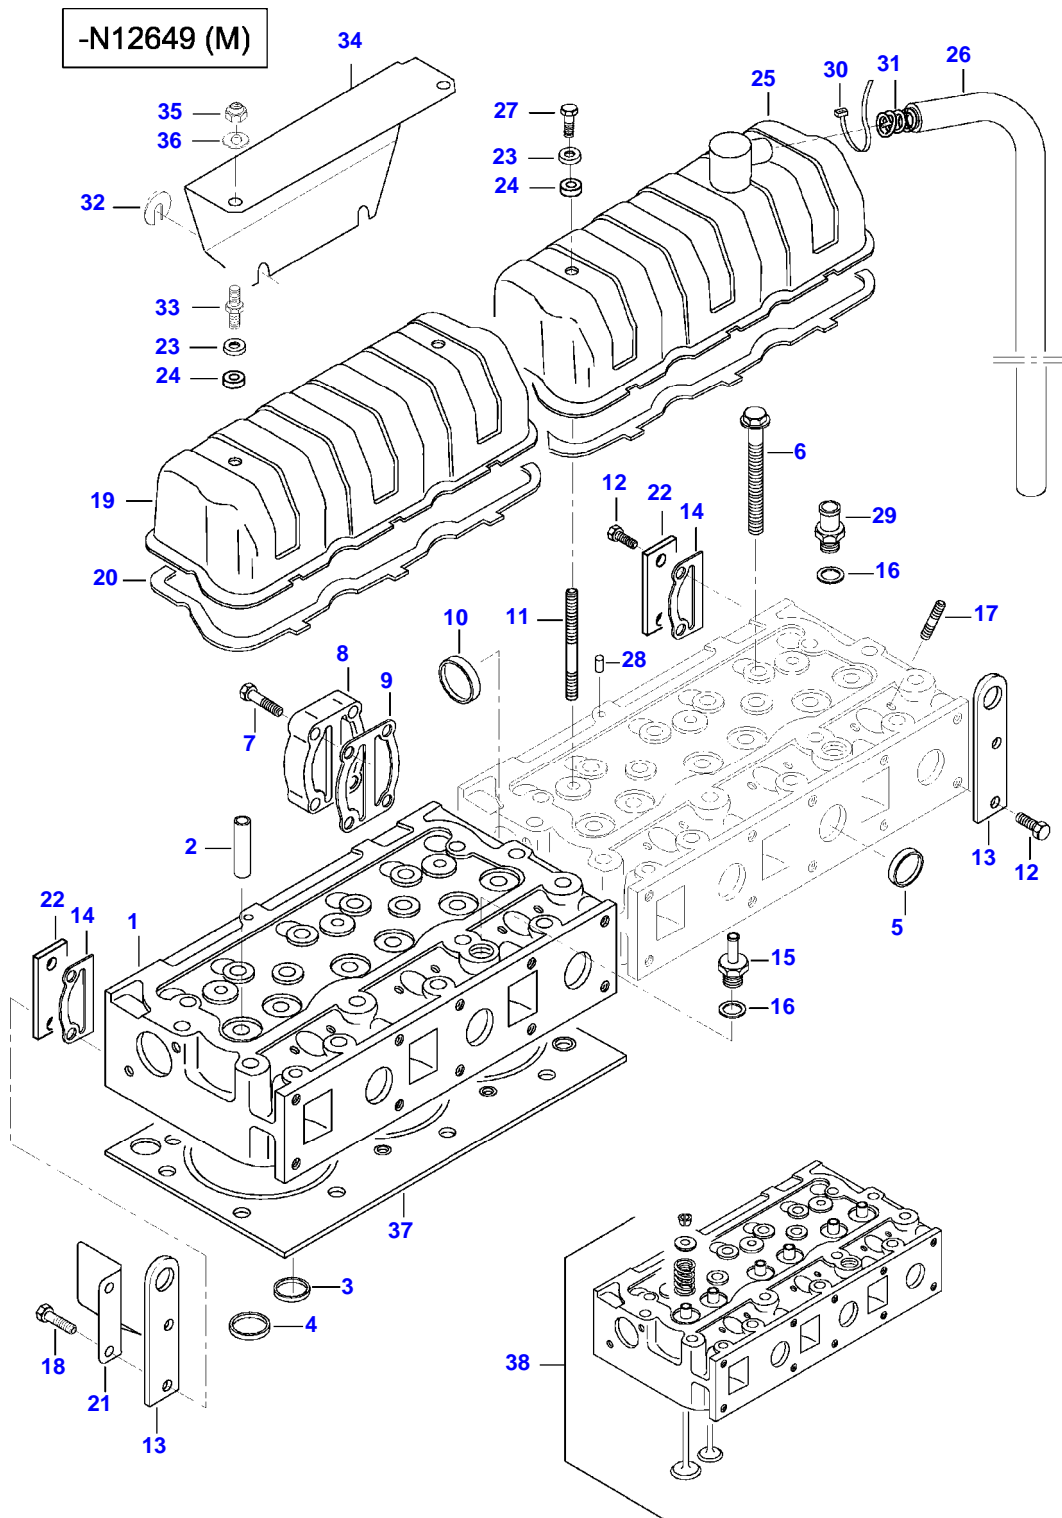

T180 TRACTOR (T SERIES)
SPIMG-005-21-06

Item	Part Number	Qty	Description Comments
			-N12649 (M)
1	NS	2	NON-SERVICEABLE PART CYLINDER HEAD
2	V836673175	12	VALVE GUIDE
3	V836647600	6	VALVE SEAT
4	V836647936	6	EXHAUST VALVE SEAT
5	V836647942	10	INTAKE CUP PLUG
6	V836859104	34	HEXAGON FLANGE BOLT
7	V528801830	4	HEX CAP SCREW M10 X 40
8	V836855348	1	CONNECTION FLANGE
9	V836867390	1	GASKET S1
10	V640016045	1	CUP PLUG
11	V546801900	4	STUD BOLT M10 X 75
12	V528801800	4	HEX CAP SCREW M10 X 25
13	V836855349	2	LIFT EYE
14	V836867391	2	GASKET S1
15	V836659058	1	CONNECTOR
16	V615881822	2	SEALING WASHER S1
17	V546901435	12	STUD BOLT
18	V528801820	2	HEX CAP SCREW M10 X 35
19	V836846448	1	VALVE ROCKER COVER
20	V836646360	2	VALVE ROCKER COVER GASKET S1
21	V836666199	1	HEAT SHIELD
22	V836855350	2	BLOCK OFF PLATE
23	V836119855	4	WASHER
24	V836012841	4	RUBBER BUSHING S1
25	V836859501	1	VALVE ROCKER COVER
26	V836659529	1	RUBBER HOSE
27	V528801780	2	HEX CAP SCREW M10 X 20
28	V595959140	2	PIN
29	V836119837	1	HOSE COUPLER
30	V651754720	1	CABLE TIE
31	V836859587	1	SPRING
32	V836864223	2	LOCK RING
33	V836659175	2	STUD BOLT
34	V836866843	1	HEAT SHIELD
35	V510601002	2	NUT M10
36	V500151050	2	WASHER
37	V836666302	2	CYLINDER HEAD GASKET S1
38	V836873284	1	CYLINDER HEAD FRONT
	V836873285	1	CYLINDER HEAD REAR