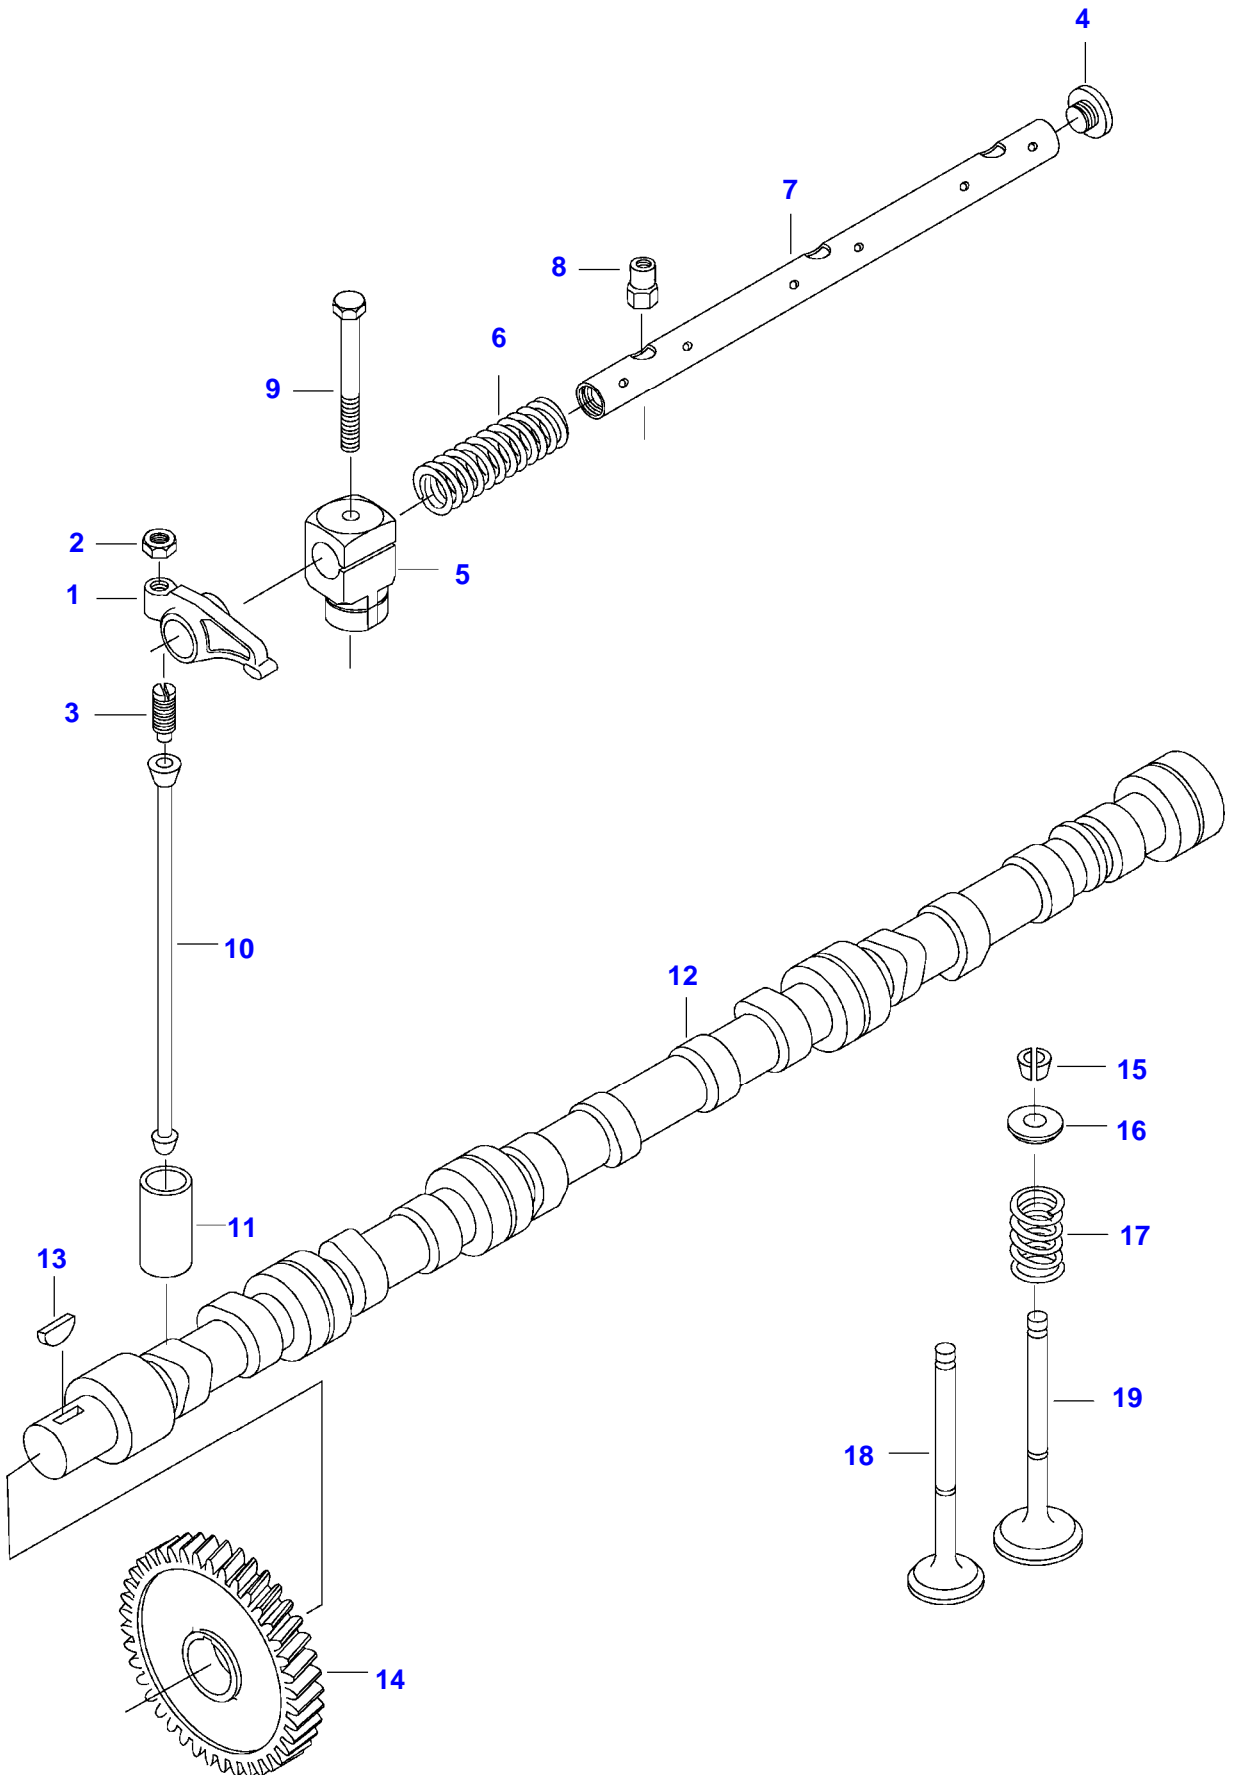

T180 TRACTOR (T SERIES)
SPIMG-005-21-08

Item	Part Number	Qty	Description Comments
	V836667043	2	ROCKER SHAFT ASM ASSEMBLY
1	V836666608	12	ROCKER ARM . -S12222 (M)
	V836667042	12	ROCKER ARM . S12223- (M)
2	V512861000	12	NUT
3	V836655866	12	ADJUSTING SCREW .. -S12222 (M)
	V837069023	12	VALVE ROCKER ADJUSTMENT SCREW .. S12223- (M)
4	V836655899	4	PLUG . -S12222 (M)
	V837069020	4	PLUG . S12223- (M)
5	V836666609	6	BRACKET
6	V836655884	4	SPRING
7	V836655870	2	SHAFT . SLEEVE NUT
8	V836655406	4	SLEEVE NUT
9	V529801910	2	HEX CAP SCREW M10 X 80
10	V836655867	12	PUSHROD
11	V836014264	12	TAPPET
12	V836866054	1	CAMSHAFT
13	V603305760	1	WOODRUFF KEY
14	V836646389	1	GEAR,CAMSHAFT
15	V836646382	24	COTTER
16	V836646381	12	WASHER
17	V836646380	12	SPRING
18	V836646357	6	EXHAUST VALVE
19	V836646356	6	INTAKE VALVE