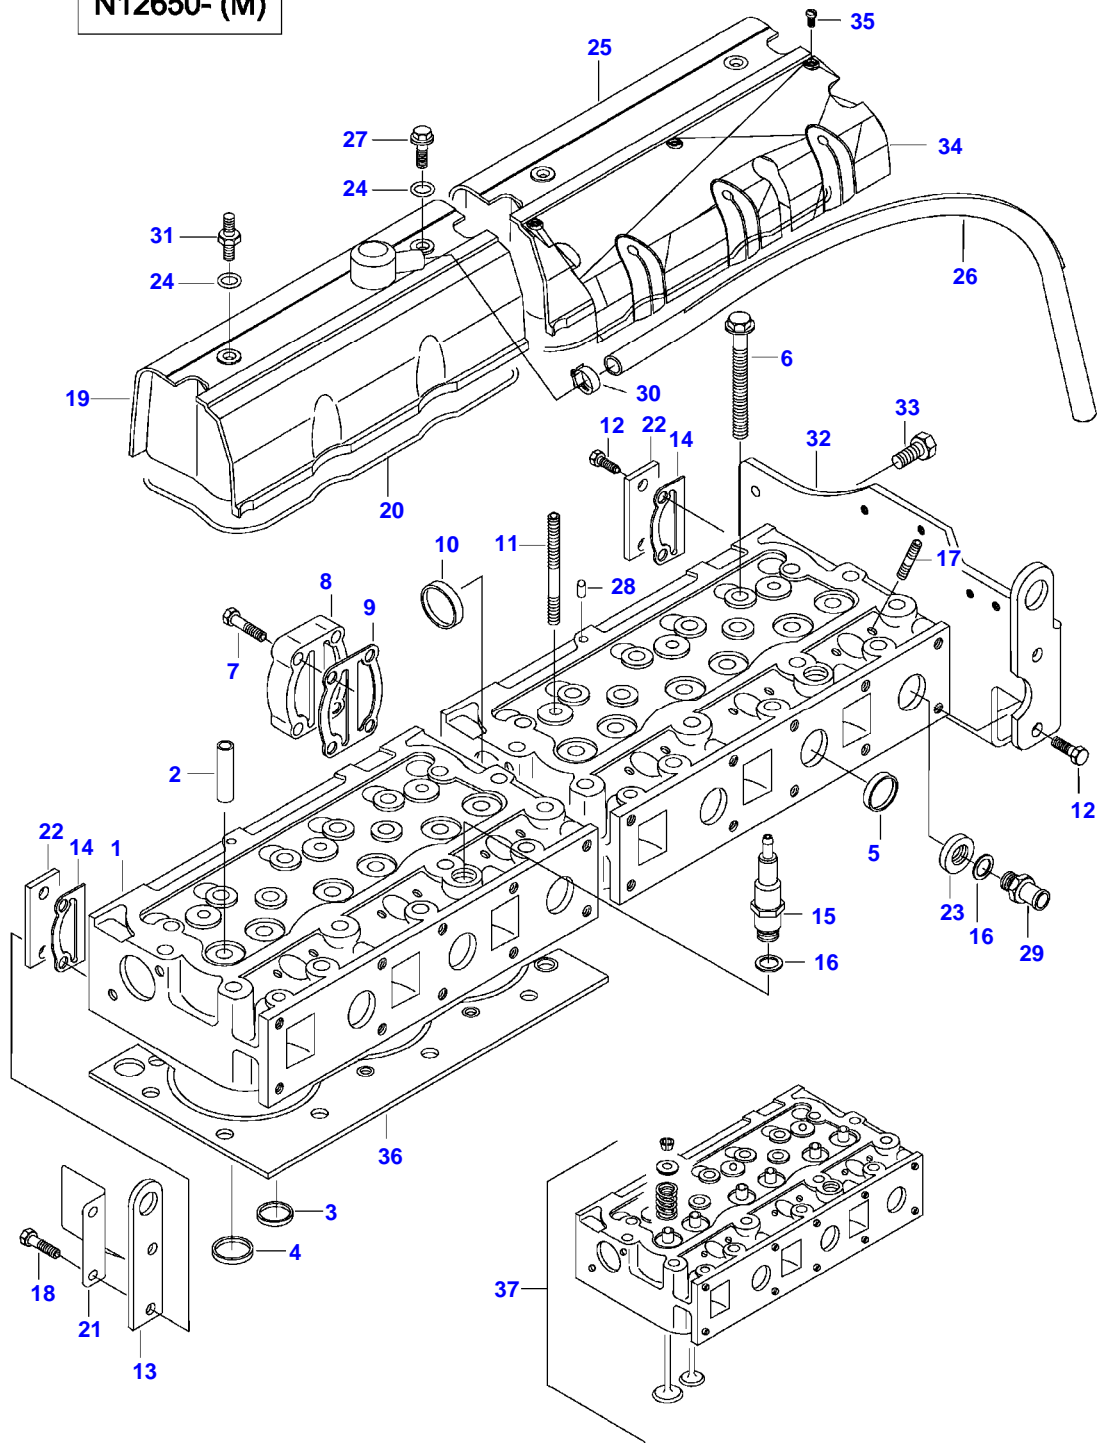

T180 TRACTOR (T SERIES)
SPIMG-005-21-06A

N12650- (M)

Item	Part Number	Qty	Description Comments
N12650- (M)			
1	NS	2	NON-SERVICEABLE PART CYLINDER HEAD
2	V836673175	12	VALVE GUIDE
3	V836647600	6	VALVE SEAT
4	V836647936	6	EXHAUST VALVE SEAT
5	V836647942	10	INTAKE CUP PLUG
6	V836859104	34	HEXAGON FLANGE BOLT
7	V528801830	4	HEX CAP SCREW M10 X 40
8	V836855348	1	CONNECTION FLANGE
9	V836867390	1	GASKET S1
10	V640016045	1	CUP PLUG
11	V546801900	4	STUD BOLT M10 X 75
12	V528801800	4	HEX CAP SCREW M10 X 25
13	V836855349	2	LIFT EYE
14	V836867391	2	GASKET S1
15	V836666989	1	HOSE COUPLER
16	V615881822	2	SEALING WASHER S1
17	V546901435	12	STUD BOLT
18	V528801820	2	HEX CAP SCREW M10 X 35
19	V836667206	1	VALVE COVER
20	V836667243	2	VALVE ROCKER COVER GASKET S1
21	V836666199	1	HEAT SHIELD
22	V836855350	2	BLOCK OFF PLATE
23	V836667103	1	UNION
24	V614901030	4	O-RING S1
25	V836666801	1	VALVE ROCKER COVER
26	V836755007	1	RUBBER HOSE
27	V540801780	3	HEXAGON FLANGE BOLT M10 X 20
28	V595959140	2	PIN
29	V836119837	1	HOSE COUPLER
30	V602088532	1	HOSE CLIP
31	V836667033	1	STUD BOLT
32	V836767031	1	SUPPORT
33	V528803010	1	HEX CAP SCREW M16 X 30
34	V836666813	2	SHIELD
35	V572503362	6	SCREW M5 X 10
36	V836666302	2	CYLINDER HEAD GASKET S1
37	V836873284	1	CYLINDER HEAD FRONT
	V836873285	1	CYLINDER HEAD REAR