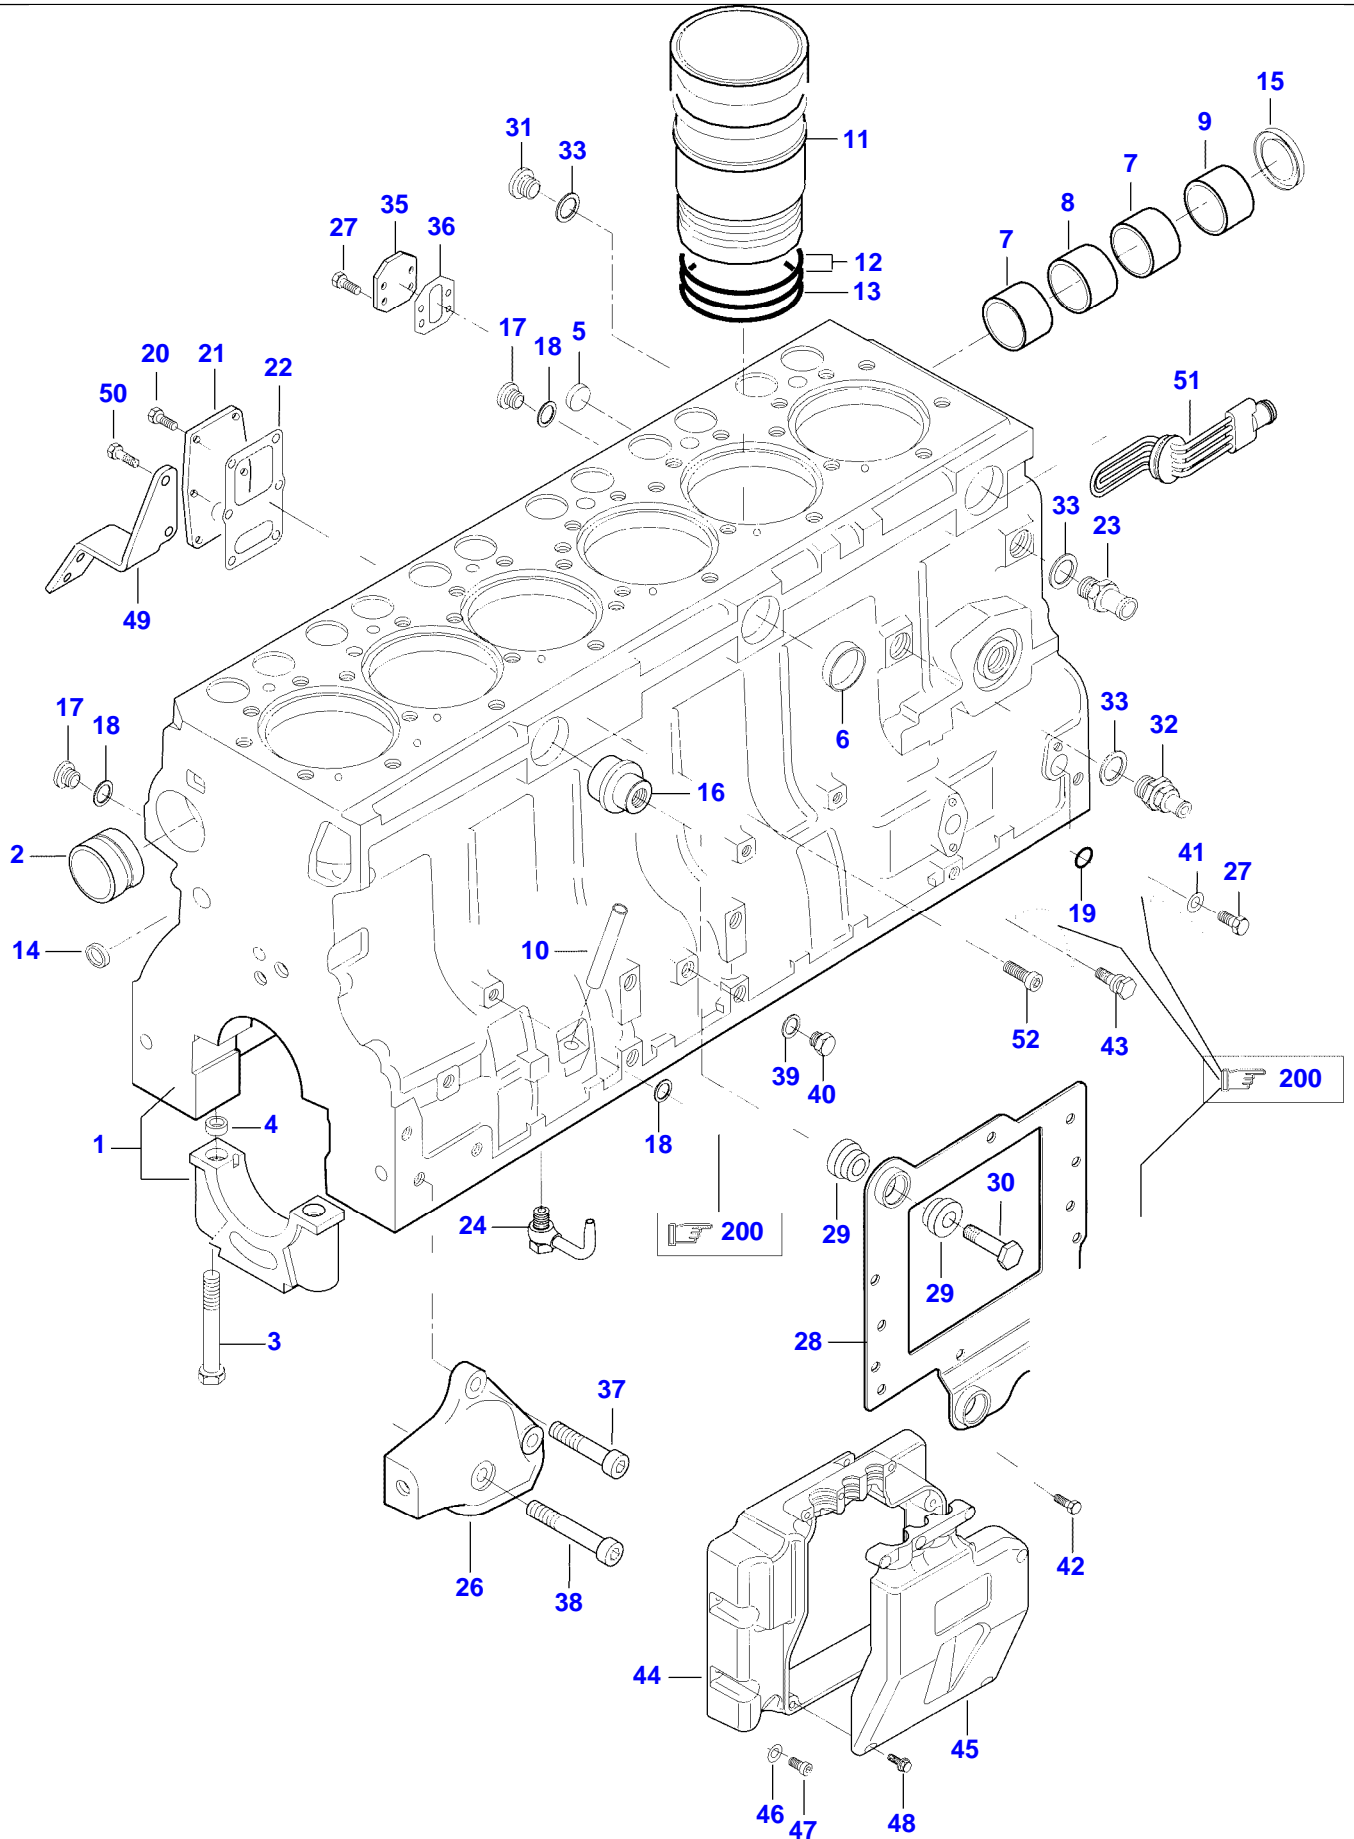

T180 TRACTOR (T SERIES)
SPIMG-005-21-02A

Item	Part Number	Qty	Description Comments
CR-ENGINE S5065-(M)			
1	V837070103	1	CYLINDER BLOCK
2	V836866069	1	CAMSHAFT BEARING BUSHING
3	V835329030	14	HEX CAP SCREW
4	V836214478	24	GUIDE SLEEVE
5	V640016018	2	CUP PLUG
6	V640016040	2	CUP PLUG
7	V836852460	2	CAMSHAFT BEARING BUSHING
8	V836852459	1	CAMSHAFT BEARING BUSHING
9	V836852461	1	CAMSHAFT BEARING BUSHING
10	V836666910	1	OIL DIPSTICK GUIDE PIPE
11	V836666990	6	LINER
12	V836647502	12	CYLINDER LINER O-RING S2
13	V836647503	6	CYLINDER LINER O-RING S2
14	V640016016	4	CUP PLUG S2
15	V836852744	1	PLUG
16	V837069057	1	PLUG
17	V640325110	4	SCREW PLUG
18	V615571014	5	SEALING WASHER S2
19	V614601524	1	O-RING
20	V528801380	4	HEX CAP SCREW M8 X 20
21	V836847994	1	FLANGE
22	V836322852	1	GASKET S2
23	V836119837	1	HOSE COUPLER
24	V837070021	6	PIPE
26	V836346012	1	ENGINE MOUNT LEFT
	V836346013	1	ENGINE MOUNT RIGHT
27	V528801362	5	HEX CAP SCREW M8 X 16
28	V837070147	1	ECU BRACKET
29	V837074327	6	RUBBER BUSHING
30	V837069056	3	HEX CAP SCREW
31	V640325018	1	PLUG
32	V836664377	1	DRAIN VALVE
33	V615881824	3	SEALING WASHER S2
35	V836866957	1	COVER
36	V836866958	1	GASKET S2
37	V581705850	4	HEX SOCKET SCREW M14 X 40
38	V581705890	2	HEX SOCKET SCREW M14 X 60
39	V615881216	1	SEALING WASHER S2
40	V640045112	1	PLUG
41	V500050840	1	FLAT WASHER