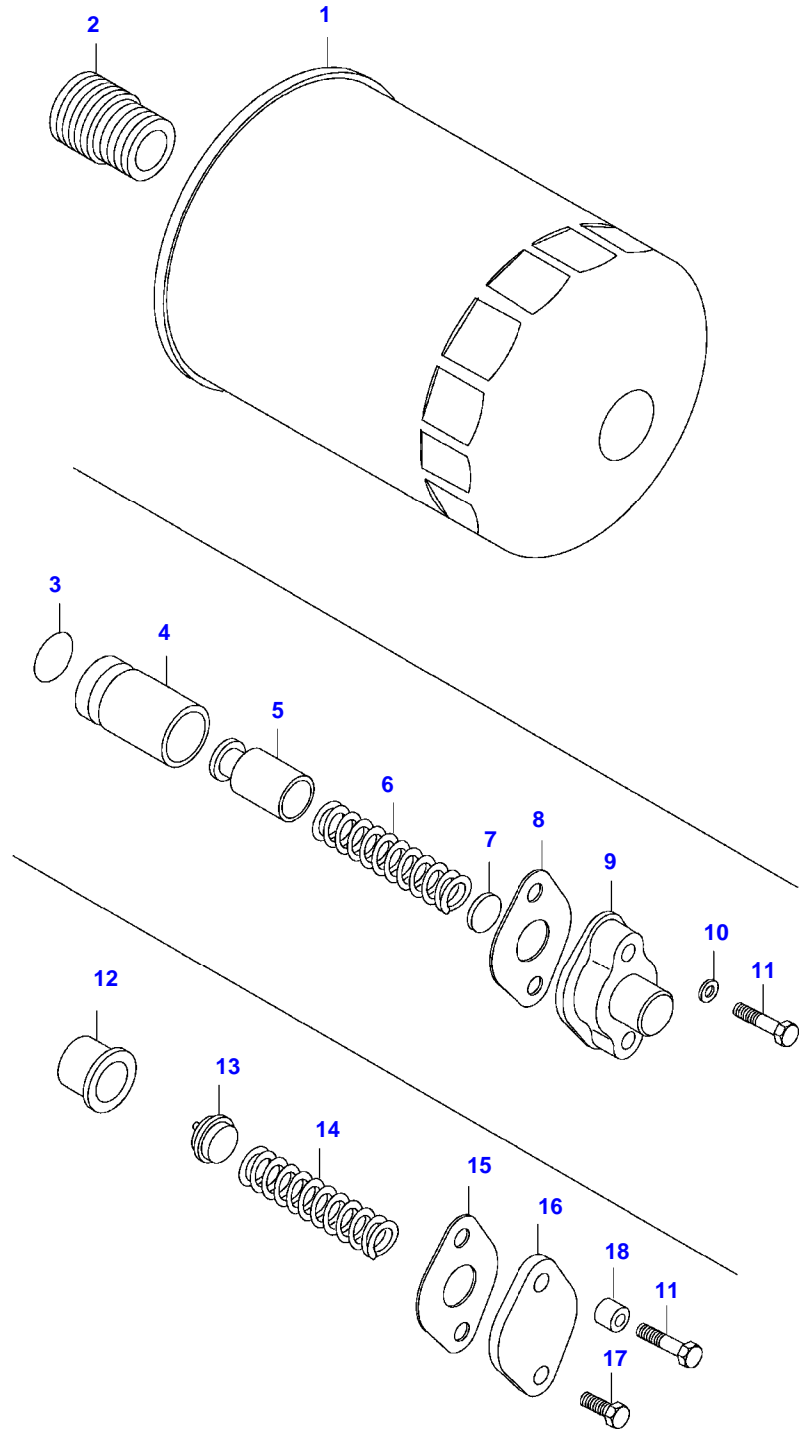

Item	Part Number	Qty	Description Comments
1	V836647406	1	TIMING GEAR CASE
	V836647865	1	TIMING GEAR CASE UNITED STATES OF AMERICA
2	V836647419	1	GASKET S2
3	V528801400	11	HEX CAP SCREW
4	V546801380	4	STUD BOLT
5	V598359850	4	PIN
6	V529801440	2	HEX CAP SCREW
7	V836129709	1	SHAFT
8	V836129863	1	IDLER GEAR
9	V836129844	1	BEARING BUSH
10	V836129845	1	FLANGE
11	V528801860	1	HEX CAP SCREW
12	V529902680	1	HEX CAP SCREW
13	V836647572	1	GEAR HOUSING FRONT COVER
14	V836129942	1	GASKET S2
15	V836129782	1	COVER
16	V614105880	1	OIL SEAL S2
17	V640016016	1	CUP PLUG
18	V504800800	5	NUT
19	V528801380	3	HEX CAP SCREW
20	V836746921	1	PIPE
21	V836129946	1	GASKET S2
22	V528801420	4	HEX CAP SCREW
23	V529801500	2	HEX CAP SCREW
24	V529801470	3	HEX CAP SCREW
25	V836120989	1	WASHER
26	V614604740	1	O-RING S2
27	V836338733	1	OIL FILLER CAP
29	V529801450	1	HEX CAP SCREW
31	V836655512	1	BRACKET UNITED STATES OF AMERICA
	V836664528	1	THROTTLE SENSOR BRACKET UNITED STATES OF AMERICA L8253-(M)

6300LS TRACTOR (MEZZO SERIES)
SPIMG-006-21-34