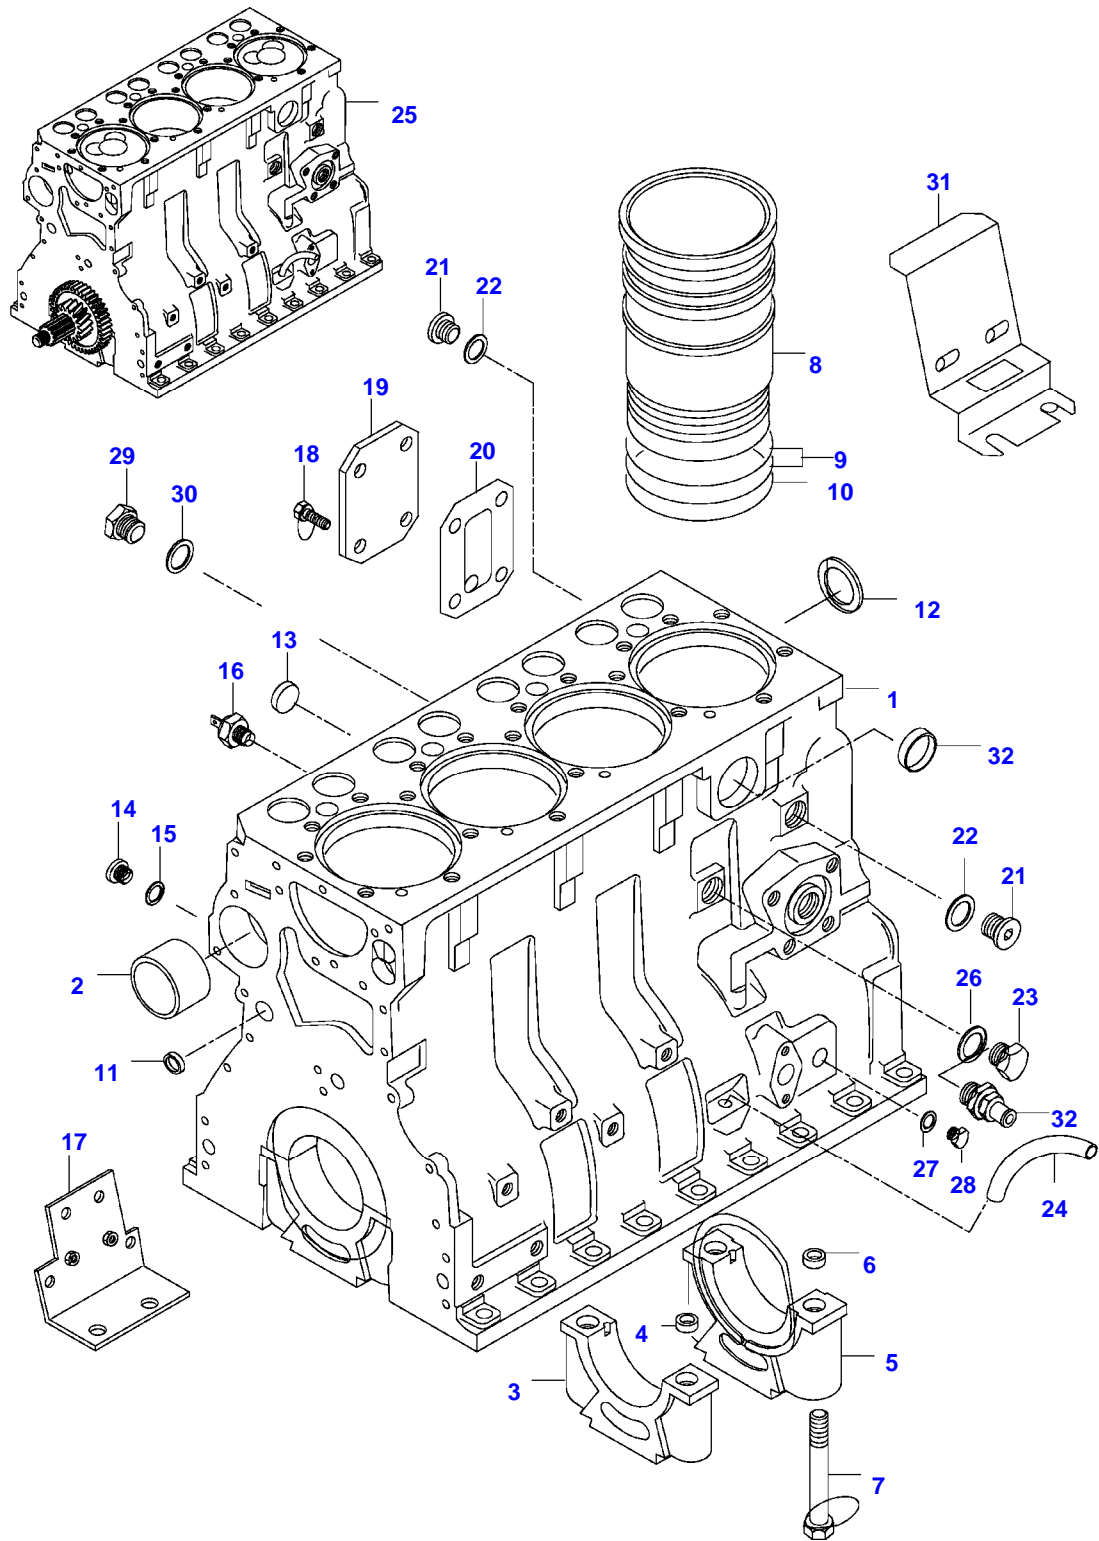

6300LS TRACTOR (MEZZO SERIES)
SPIMG-006-21-04

Item	Part Number	Qty	Description Comments	Technical Specification
1	V836766377	1	CYLINDER BLOCK	
2	V836866069	1	CAMSHAFT BEARING BUSHING	
3	NS	4	NON-SERVICEABLE PART	
4	V836214478	8	BEARING COVER GUIDE SLEEVE	
5	NS	1	NON-SERVICEABLE PART	
6	V836214478	2	BEARING COVER GUIDE SLEEVE	
7	V835329030	10	HEX CAP SCREW	
8	V836666990	4	LINER	
	V836647933		LINER FLANGE S=9.08	FLANGE HEIGHT + 0.05 MM
	V836647934		LINER FLANGE S=9.13	FLANGE HEIGHT + 0.10 MM
	V836647935		LINER FLANGE S=9.23	FLANGE HEIGHT + 0.15 MM
9	V836647502	8	CYLINDER LINER O-RING S2	
10	V836647503	4	CYLINDER LINER O-RING S2	
11	V640016016	4	CUP PLUG	
12	V836529872	1	PLUG	
13	V640016018	1	CUP PLUG	
14	V640325110	2	SCREW PLUG	
15	V615571014	2	SEALING WASHER S2	
16	V887283760	1	PRESSURE SWITCH	
17	V836647927	1	RETAINING PLATE LEFT	
	V836647926	1	RETAINING PLATE RIGHT	
18	V528801362	2	HEX CAP SCREW -H2058(M)	
	V528801362	4	HEX CAP SCREW H2059-(M)	
19	V836647400	1	COVER -H2058(M)	
	V836866957	1	COVER H2059-(M)	
20	V836647401	1	GASKET -H2058(M)	
	V836866958	1	GASKET H2059-(M) S2	
21	V640325018	2	PLUG	
22	V615881822	2	SEALING WASHER	
23	V836019756	1	PLUG	
24	V836129747	1	OIL DIPSTICK GUIDE PIPE	
25	V862640001	1	REMANUFACTURED SHORT BLOCK ENGINE	
26	V615881824	1	SEALING WASHER S2	
27	V615881216	1	SEALING WASHER S2	
28	V640305012	1	PLUG	
31	V836755844	2	SUPPORT	
32	V836664377	1	DRAIN VALVE