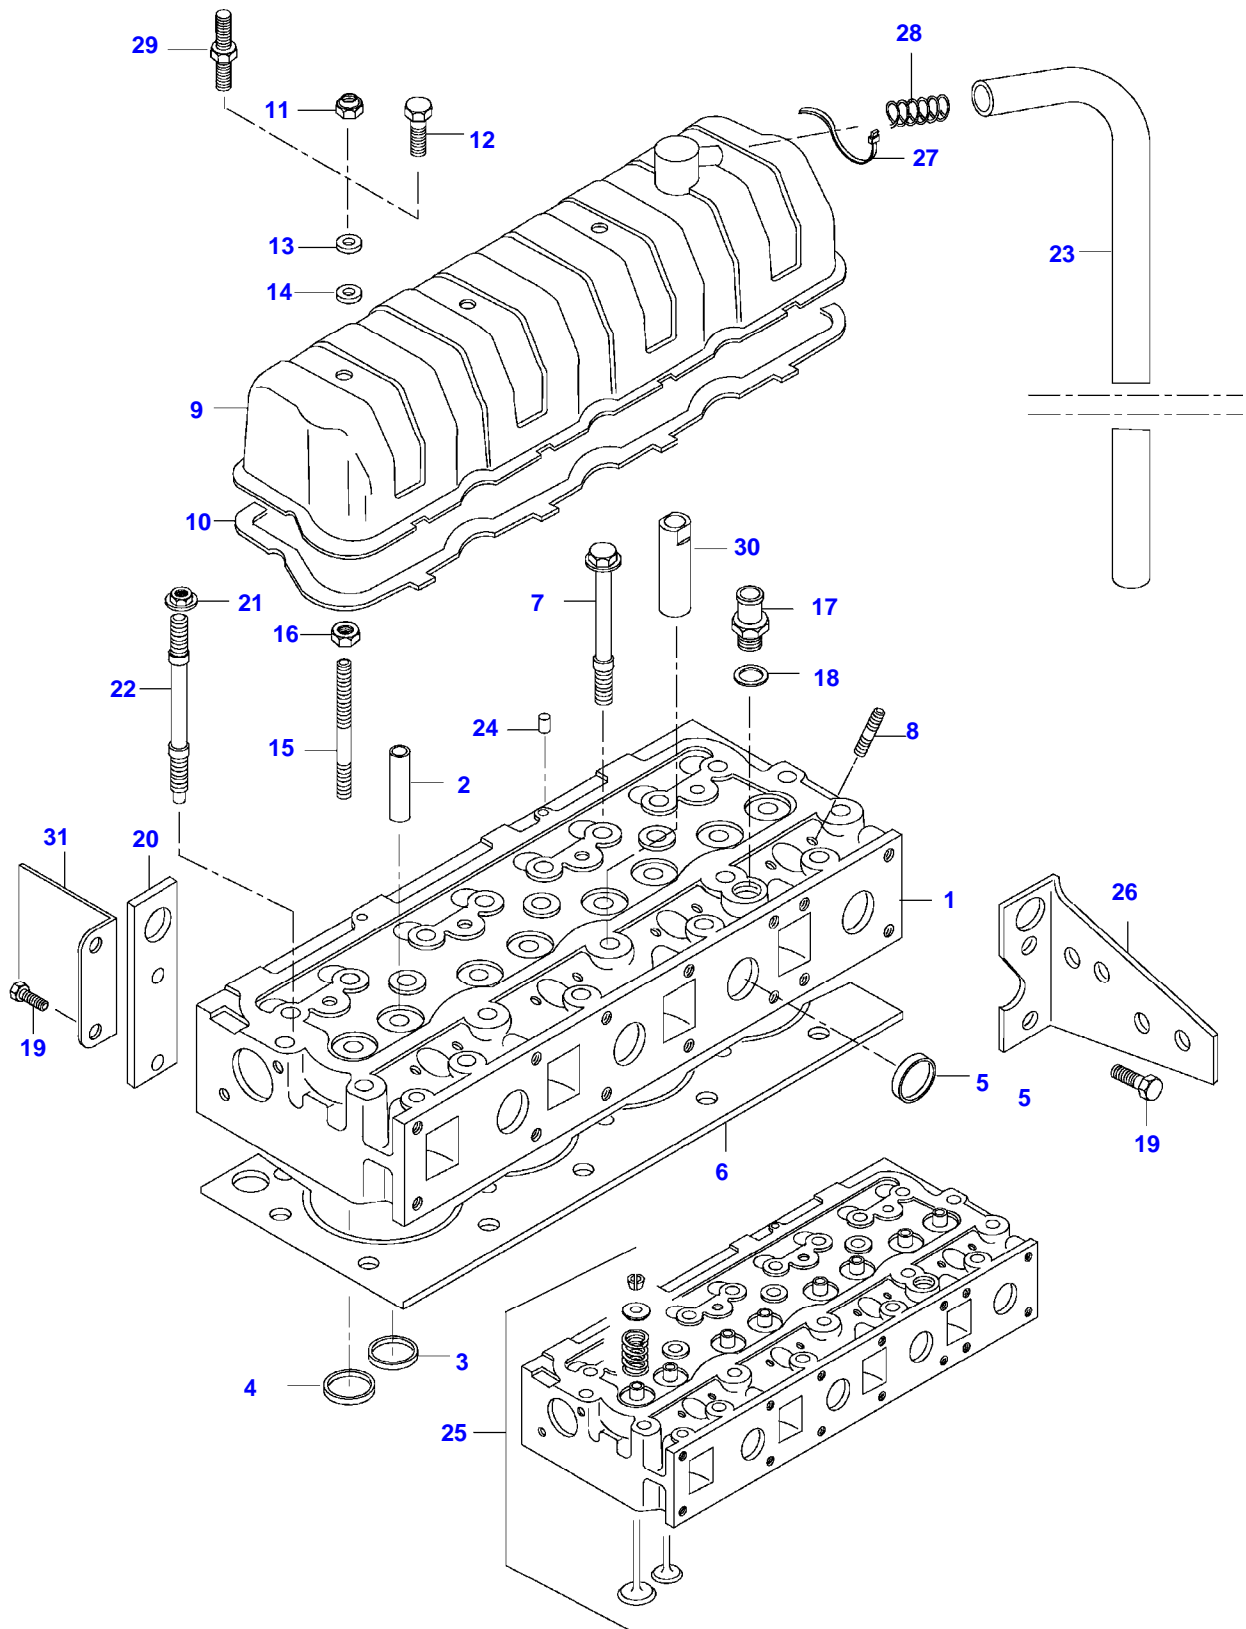

6300LS TRACTOR (MEZZO SERIES)
SPIMG-006-21-16

Item	Part Number	Qty	Description Comments
1	V836755383	1	CYLINDER
2	V836647601	8	GUIDE
3	V836647600	4	VALVE SEAT
5	V836647942	8	EXHAUST CUP PLUG
6	V837070291	1	CYLINDER HEAD GASKET S1
7	V836859104	20	HEXAGON FLANGE BOLT -K14993(M)
	V836859104	19	HEXAGON FLANGE BOLT K14994-(M)
8	V546901435	8	STUD BOLT
9	V836746361	1	VALVE ROCKER COVER
10	V836746362	1	VALVE ROCKER COVER GASKET S1
11	V510601002	4	NUT
12	V528801780	4	HEX CAP SCREW F9293-(M)
13	V836119855	4	WASHER
14	V836012841	4	RUBBER BUSHING S1
15	V836652357	4	STUD BOLT -F9292(M)
	V546801900	4	STUD BOLT F9293-(M)
16	V504601000	4	NUT -F9292(M)
	V836655406	4	SLEEVE NUT F9293-(M)
17	V836119837	1	HOSE COUPLER
18	V615881822	1	SEALING WASHER S1
19	V528801380	2	HEX CAP SCREW
	V528801800	4	HEX CAP SCREW
20	V836855349	1	LIFT EYE
	V836855349	2	LIFT EYE J6780-(M)
21	V836859110	2	NUT -K14993(M)
	V836859110	3	NUT K14994-(M)
22	V836859109	2	STUD BOLT -K14993(M)
	V836859109	3	STUD BOLT K14994-(M)
23	V836647814	1	RUBBER HOSE
24	V595959140	2	PIN
25	V836740854	1	CYLINDER HEAD
27	V835329746	1	CABLE TIE
28	V836659103	1	SPRING
29	V836659175	1	STUD BOLT K14994-(M)
30	V836667062	1	LIFTING EYE EXTENSION K14994-(M)
31	V836666199	1	HEAT SHIELD L8344-(M)