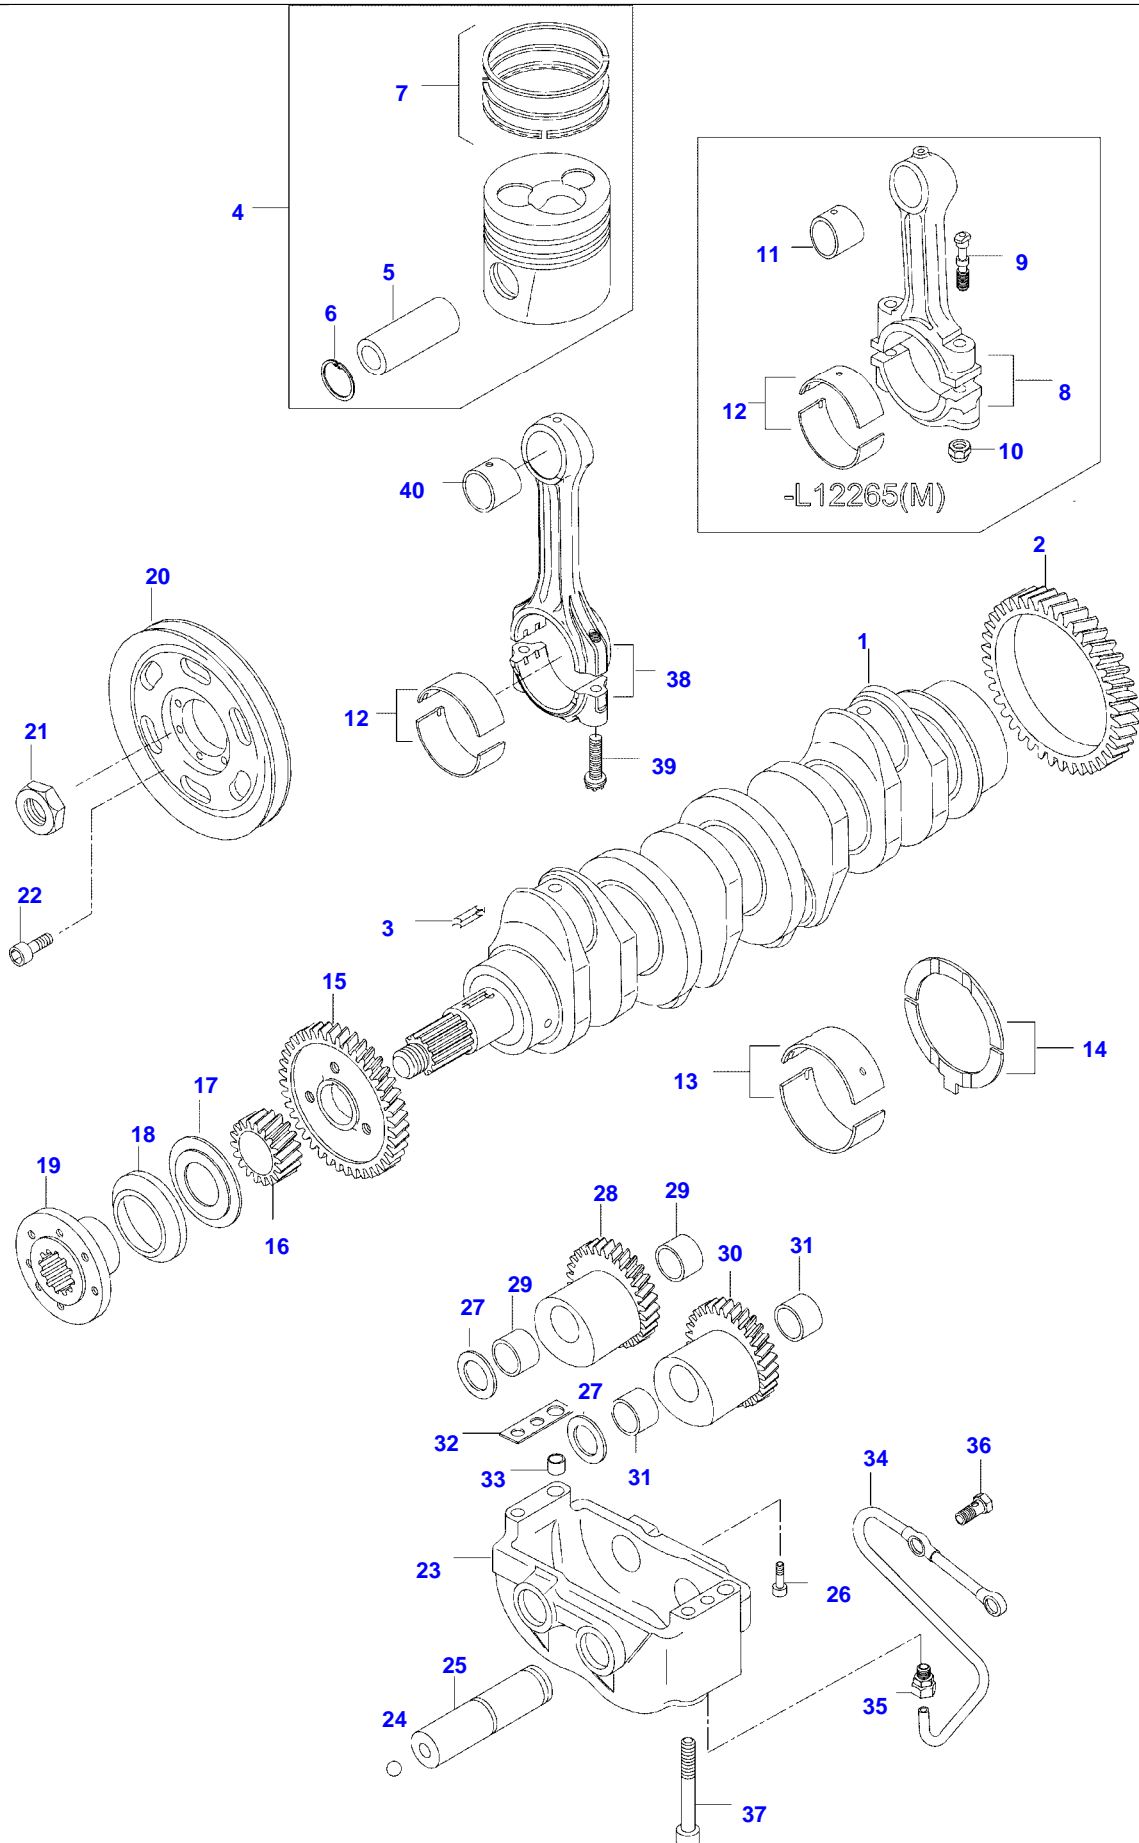

Item	Part Number	Qty	Description Comments
	V836746331	1	ROCKER SHAFT ASM -F9292(M)
1	V835328363	8	ROCKER ARM
2	V504800800	8	NUT
3	V836010106	8	VALVE ROCKER ADJUSTMENT SCREW
4	V836006586	8	BEARING
5	V836006580	4	BRACKET
6	V836006582	3	SPRING
7	V836746330	1	SHAFT
8	V836655113	2	PLUG
	V836767044	1	ROCKER SHAFT ASM F9293-(M)
1	V836666608	8	ROCKER ARM -S12222(M)
2	V512861000	8	NUT
3	V836655866	8	ADJUSTING SCREW -S12222(M)
5	V836655869	4	BRACKET
6	V836655884	3	SPRING
7	V836755871	1	SHAFT
8	V836655899	2	PLUG -S12222(M)
9	V836110237	8	PUSHROD -F9292(M)
	V836655867	8	PUSHROD F9293-(M)
10	V836014264	8	TAPPET
11	V836746375	1	CAMSHAFT
12	V603305760	1	WOODRUFF KEY
13	V836646389	1	GEAR,CAMSHAFT
14	V836646382	16	COTTER
15	V836646381	15	WASHER
16	V836646380	8	SPRING
17	V836646357	4	EXHAUST VALVE
18	V836646356	4	INTAKE VALVE
19	V836655406	4	SLEEVE NUT F9293-(M)

6300LS TRACTOR (MEZZO SERIES)
SPIMG-006-21-28