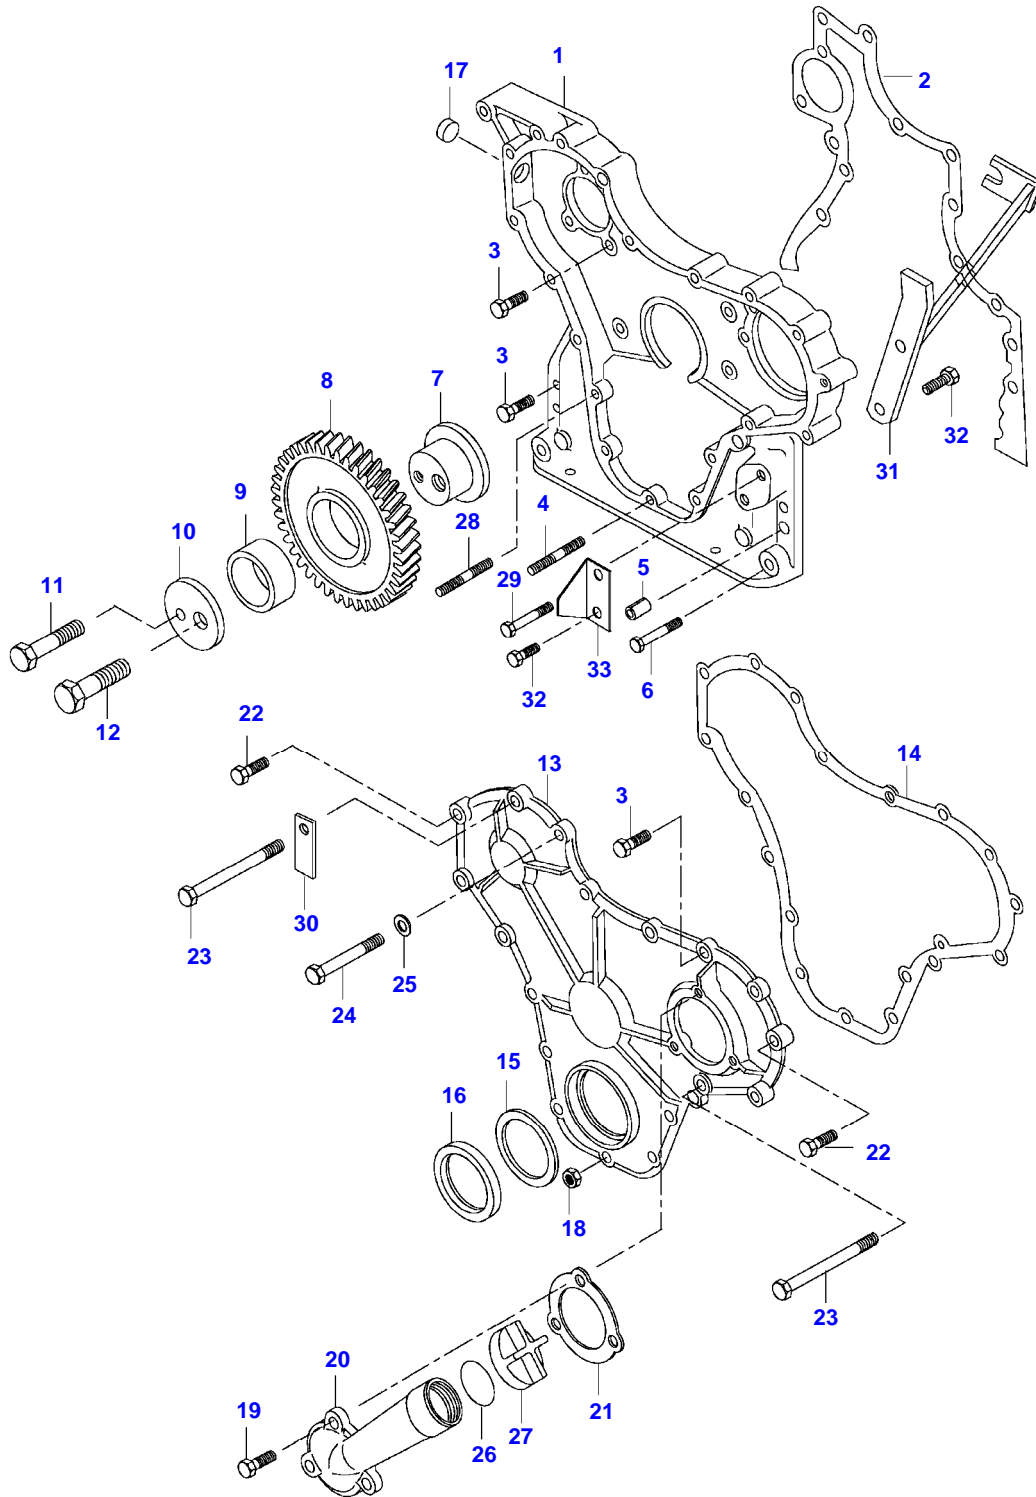

Item	Part Number	Qty	Description Comments	Technical Specification
12	V836110552	4	BEARING SHELL SEE PAGE 01-0035	
13	V836655514	5	MAIN BEARING SEE PAGE 01-0035	
14	V836119459	2	THRUST WASHER SEE PAGE 01-0035	
15	V836119550	1	GEAR,CRANKSHAFT	
16	V836122840	1	GEAR,CRANKSHAFT	
17	V836129781	1	RING	
18	V836136271	1	SHIELD	
19	V836846463	1	CRANKSHAFT HUB	
20	V836655449	1	CRANKSHAFT V-BELT PULLEY	
	V836655534	1	CRANKSHAFT V-BELT PULLEY K14994-(M)	
21	V836647310	1	CRANKSHAFT NUT	
22	V581804600	6	HEX SOCKET SCREW	
23	V836747349	1	BALANCER -L10351(M)	
	V836766123	1	COUNTERWEIGHT L10352-(M)	
24	V616810103	2	BALL	
25	V836146879	2	SHAFT	
26	V581804200	2	HEX SOCKET SCREW	
27	V836146880	4	THRUST WASHER	
28	V836146877	1	GEAR -L10351(M)	
	V836766121	1	COUNTERWEIGHT L10352-(M)	
29	V836146876	2	BEARING BUSH	
30	V836146878	1	GEAR -L10351(M)	
	V836766122	1	COUNTERWEIGHT L10352-(M)	
31	V836146876	2	BEARING BUSH	
32	V836119920		SHIM	
33	V598359850	2	PIN	
34	V836747298	1	OIL PIPE	
35	V641016008	1	STRAIGHT FITTING	
36	V640435008	2	BANJO BOLT	
37	V581805170	4	HEX SOCKET SCREW	
[A] V836740859 CONNECTING ROD SET L12266-(M), REF. 38, 39, 40				

6300LS TRACTOR (MEZZO SERIES)
SPIMG-006-21-32-