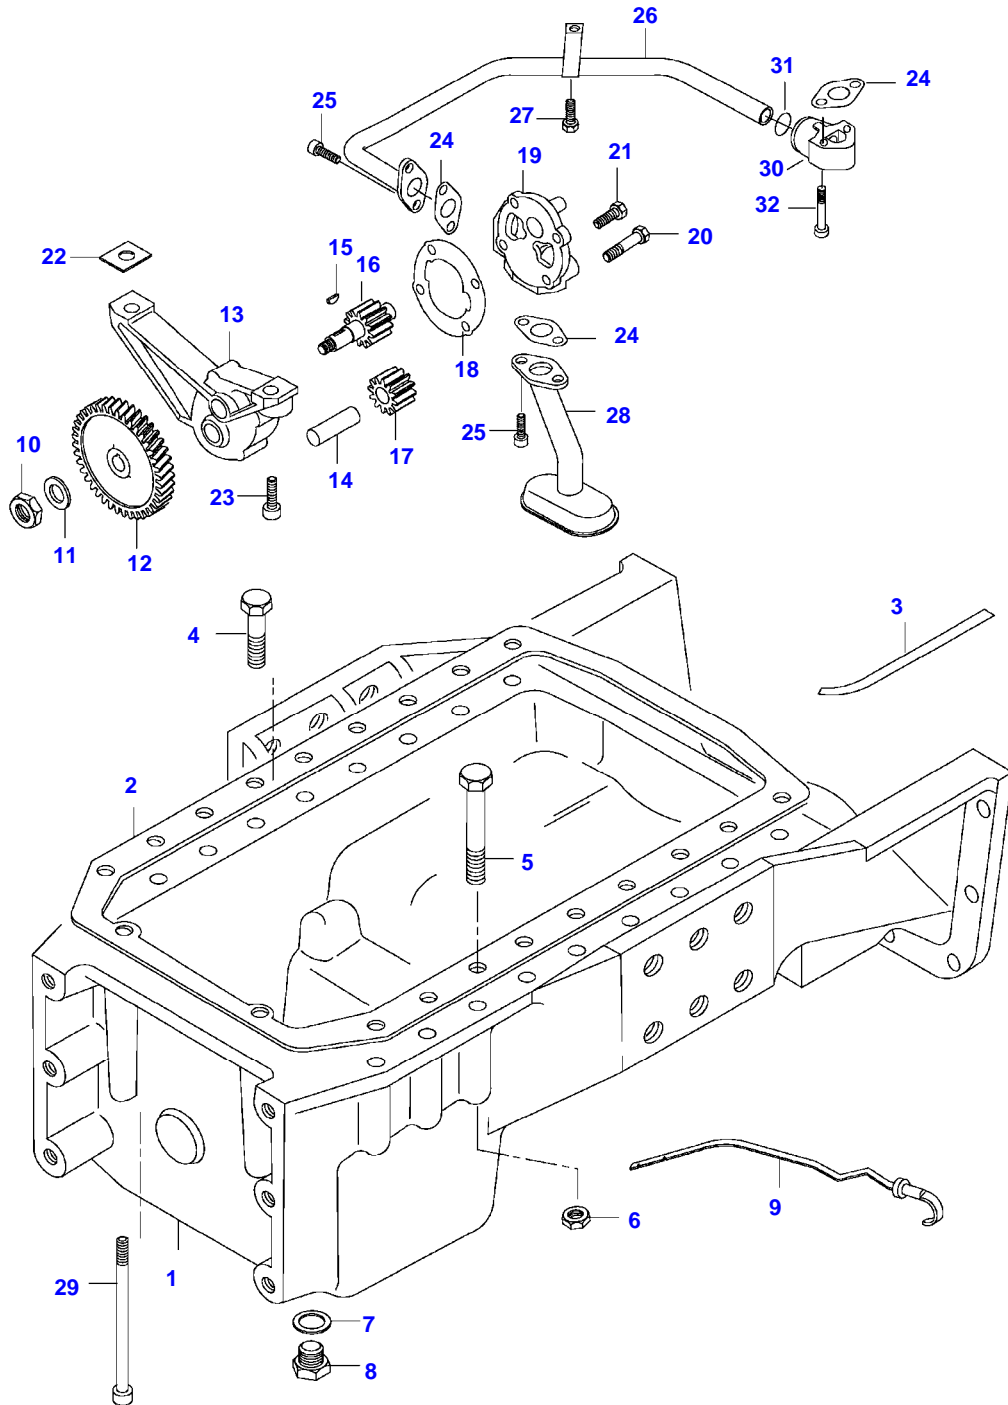

6300LS TRACTOR (MEZZO SERIES)
SPIMG-006-21-40