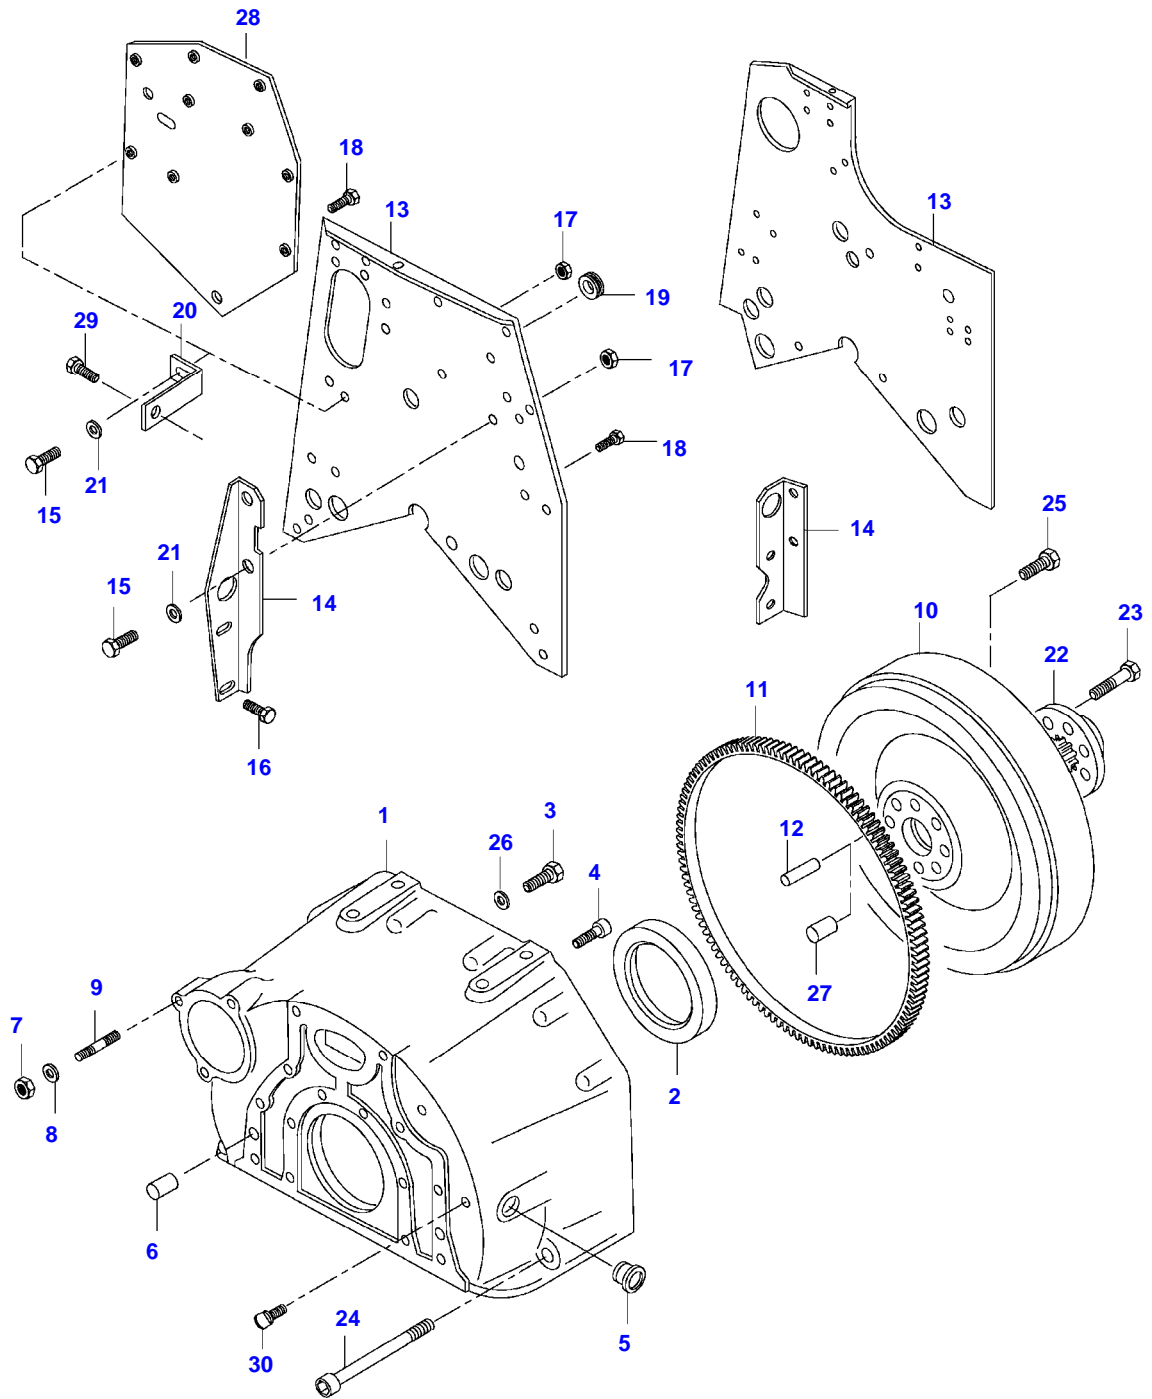

6300LS TRACTOR (MEZZO SERIES)
SPIMG-006-21-08

Item	Part Number	Qty	Description Comments	Technical Specification
1	V836647040	1	FLYWHEEL HOUSING	
	V836647439	1	FLYWHEEL HOUSING HYDRAULIC CLUTCH VOITH	
	V836146956	1	FLYWHEEL HYDRAULIC CLUTCH TRANSFLUID	
2	V614500002	1	CRANKSHAFT SEAL S2	
3	V529702220	8	HEX CAP SCREW	
4	V581705030	6	HEX SOCKET SCREW	
5	V836007572	1	RUBBER PLUG	
6	V598359850	2	PIN	
7	V504601000	3	NUT	
8	V500951000	3	SPRING WASHER	
9	V546801800	3	STUD BOLT	
10	V836146784	1	FLYWHEEL	
	V836759818	1	FLYWHEEL H17045-(M)	
	V836146958	1	FLYWHEEL HYDRAULIC CLUTCH VOITH -666065	
	V836752255	1	FLYWHEEL HYDRAULIC CLUTCH VOITH D 9373-(M)	
	V836759820	1	FLYWHEEL HYDRAULIC CLUTCH VOITH 666066-	
	V836752257	1	FLYWHEEL HYDRAULIC CLUTCH TRANSFLUID	
11	V835328783	1	STARTER RING	
12	V595955060	1	PIN	
13	V836647590	1	PLATE	
	V836755584	1	FLYWHEEL HOUSING UNITED STATES OF AMERICA	
14	V836647471	1	LIFT EYE -1994	
	V32999100	1	SUPPORT 1995-	
	V836755585	1	LIFT EYE UNITED STATES OF AMERICA	
15	V528801362	4	HEX CAP SCREW	
16	V528801380	2	HEX CAP SCREW	
	V528801800	2	HEX CAP SCREW	
17	V504800800	3	NUT	
18	V528802180	2	HEX CAP SCREW	
19	V835338745	1	RUBBER INLET	
20	V836755361	1	SUPPORT	
21	V500150842	3	WASHER	
22		1	HUB HYDRAULIC CLUTCH SEE PAGE 04-0002 SEE PAGE 04-0003	
23	V529902240	7	HEX CAP SCREW HYDRAULIC CLUTCH SEE PAGE 04-0002 SEE PAGE 04-0003	
24	VHC9784	2	HEX SOCKET SCREW	M12 X 140 SFS_EN_ISO_4762 12.9
25	V528702230	8	HEX CAP SCREW