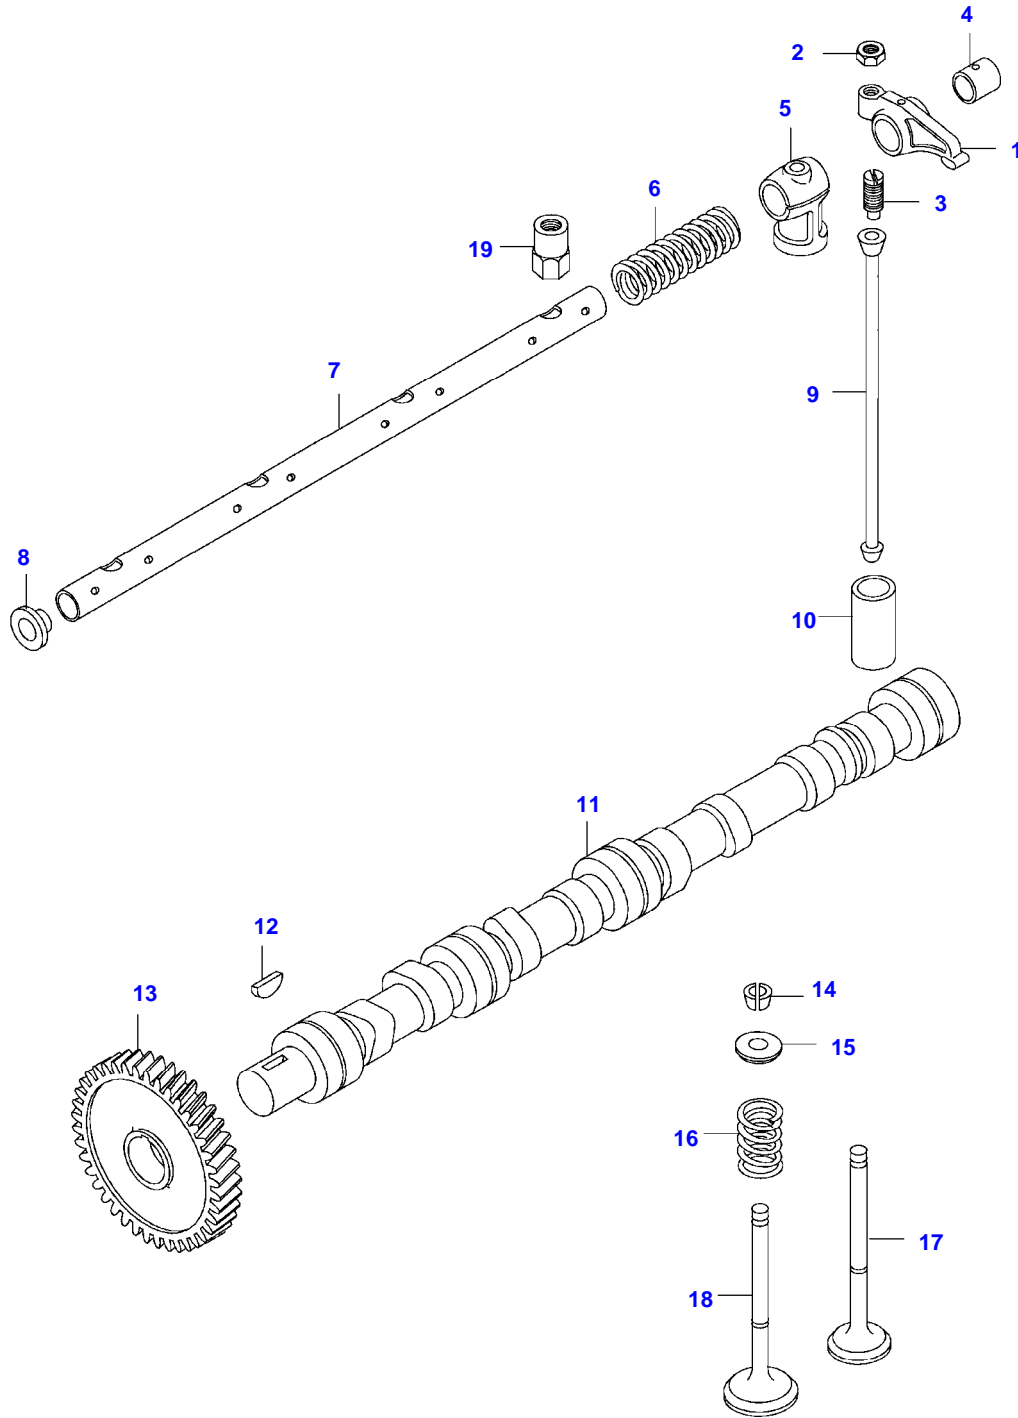

6300LS TRACTOR (MEZZO SERIES)
SPIMG-006-21-22

Item	Part Number	Qty	Description Comments
	V836746331	1	ROCKER SHAFT ASM -F9292(M)
1	V835328363	8	ROCKER ARM
2	V504800800	8	NUT
3	V836010106	8	VALVE ROCKER ADJUSTMENT SCREW
4	V836006586	8	BEARING
5	V836006580	4	BRACKET
6	V836006582	3	SPRING
7	V836746330	1	SHAFT
8	V836655113	2	PLUG
	V836767044	1	ROCKER SHAFT ASM F9293-(M)
1	V836666608	8	ROCKER ARM -S12222(M)
2	V512861000	8	NUT
3	V836655866	8	ADJUSTING SCREW -S12222(M)
5	V836655869	4	BRACKET
6	V836655884	3	SPRING
7	V836755871	1	SHAFT
8	V836655899	2	PLUG -S12222(M)
9	V836110237	8	PUSHROD -F9292(M)
	V836655867	8	PUSHROD F9293-(M)
10	V836014264	8	TAPPET
11	V836746375	1	CAMSHAFT
12	V603305760	1	WOODRUFF KEY
13	V836646389	1	GEAR,CAMSHAFT
14	V836646382	16	COTTER
15	V836646381	15	WASHER
16	V836646380	8	SPRING
17	V836646357	4	EXHAUST VALVE
18	V836646356	4	INTAKE VALVE
19	V836655406	4	SLEEVE NUT F9293-(M)