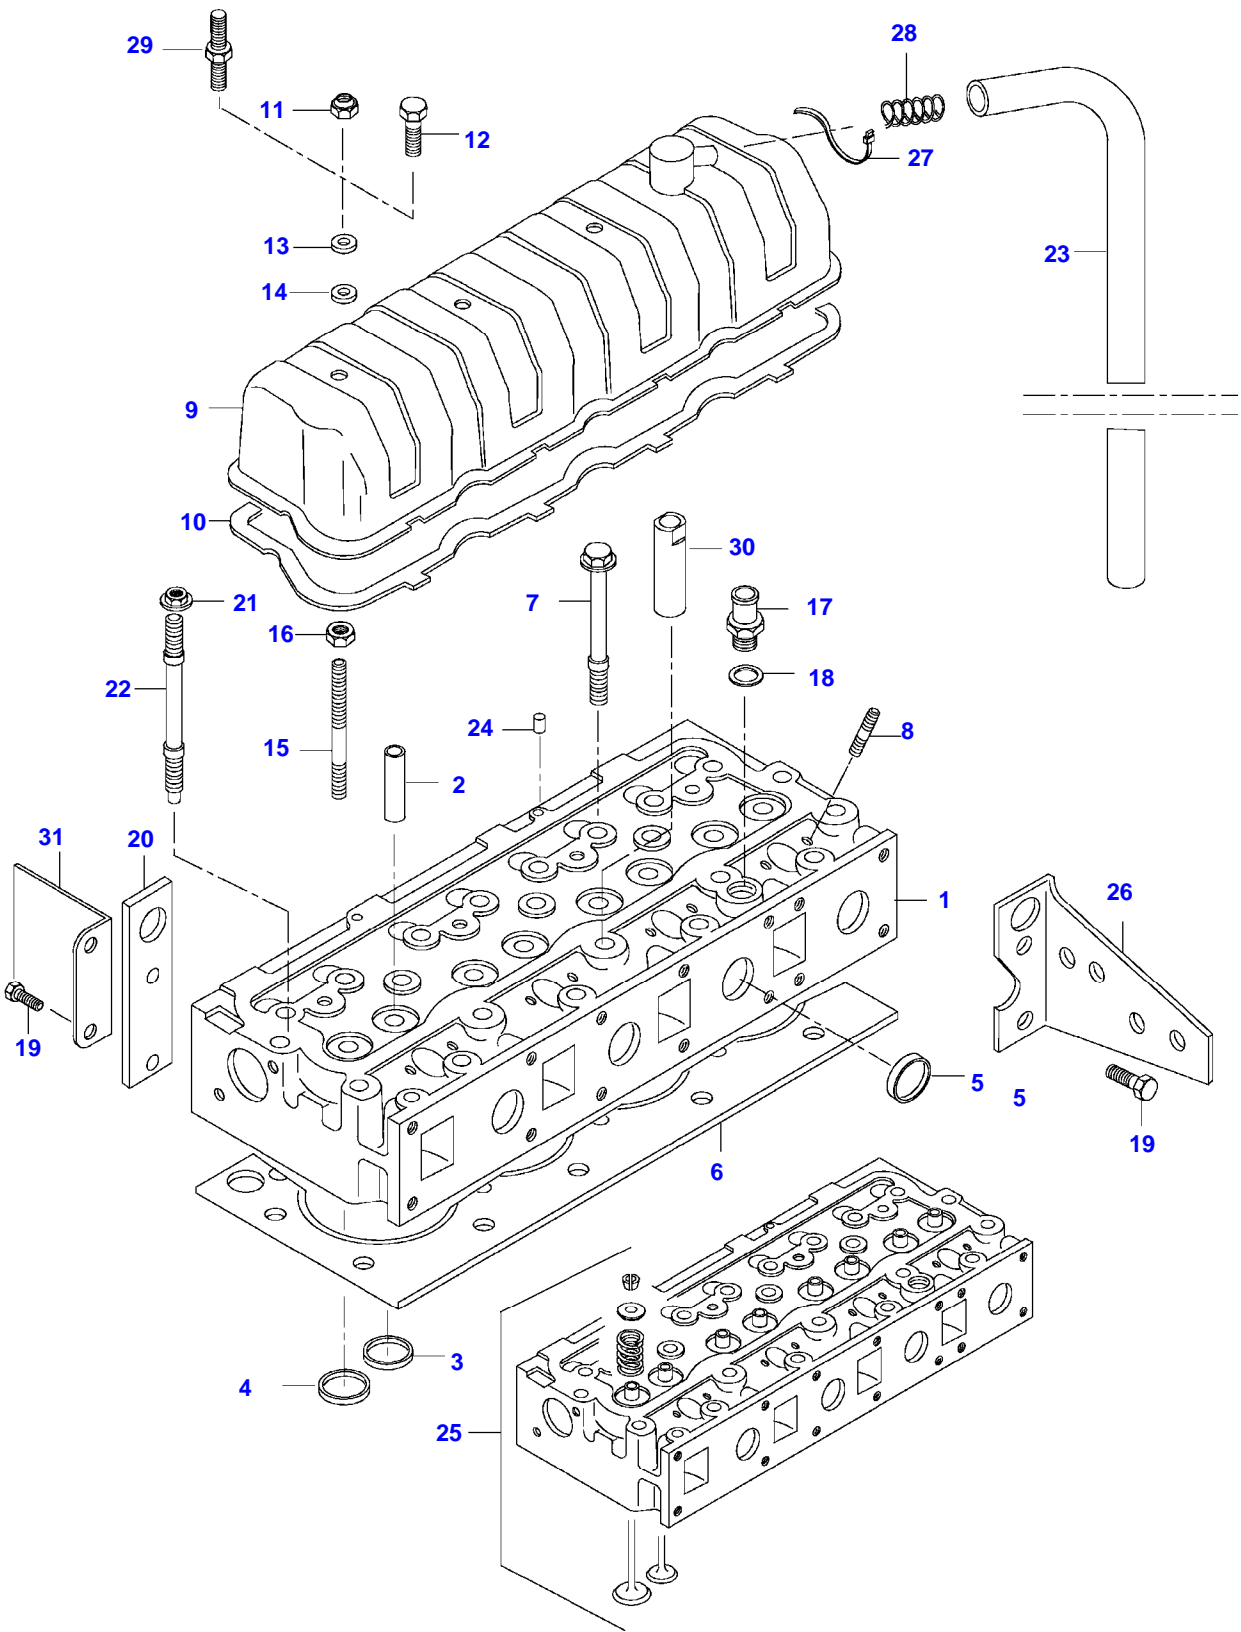

6400 TRACTOR (MEZZO SERIES)
SPIMG-006-21-16

Item	Part Number	Qty	Description Comments
1	V836755383	1	CYLINDER
2	V836647601	8	GUIDE
3	V836647600	4	VALVE SEAT
5	V836647942	8	EXHAUST CUP PLUG
6	V837070291	1	CYLINDER HEAD GASKET S1
7	V836859104	20	HEXAGON FLANGE BOLT -K14993(M)
	V836859104	19	HEXAGON FLANGE BOLT K14994-(M)
8	V546901435	8	STUD BOLT
9	V836746361	1	VALVE ROCKER COVER
10	V836746362	1	VALVE ROCKER COVER GASKET S1
11	V510601002	4	NUT
12	V528801780	4	HEX CAP SCREW F9293-(M)
13	V836119855	4	WASHER
14	V836012841	4	RUBBER BUSHING S1
15	V836652357	4	STUD BOLT -F9292(M)
	V546801900	4	STUD BOLT F9293-(M)
16	V504601000	4	NUT -F9292(M)
	V836655406	4	SLEEVE NUT F9293-(M)
17	V836119837	1	HOSE COUPLER
18	V615881822	1	SEALING WASHER S1
19	V528801380	2	HEX CAP SCREW
	V528801800	4	HEX CAP SCREW
20	V836855349	1	LIFT EYE
	V836855349	2	LIFT EYE J6780-(M)
21	V836859110	2	NUT -K14993(M)
	V836859110	3	NUT K14994-(M)
22	V836859109	2	STUD BOLT -K14993(M)
	V836859109	3	STUD BOLT K14994-(M)
23	V836647814	1	RUBBER HOSE
24	V595959140	2	PIN
25	V836740854	1	CYLINDER HEAD
27	V835329746	1	CABLE TIE
28	V836659103	1	SPRING
29	V836659175	1	STUD BOLT K14994-(M)
30	V836667062	1	LIFTING EYE EXTENSION K14994-(M)
31	V836666199	1	HEAT SHIELD L8344-(M)