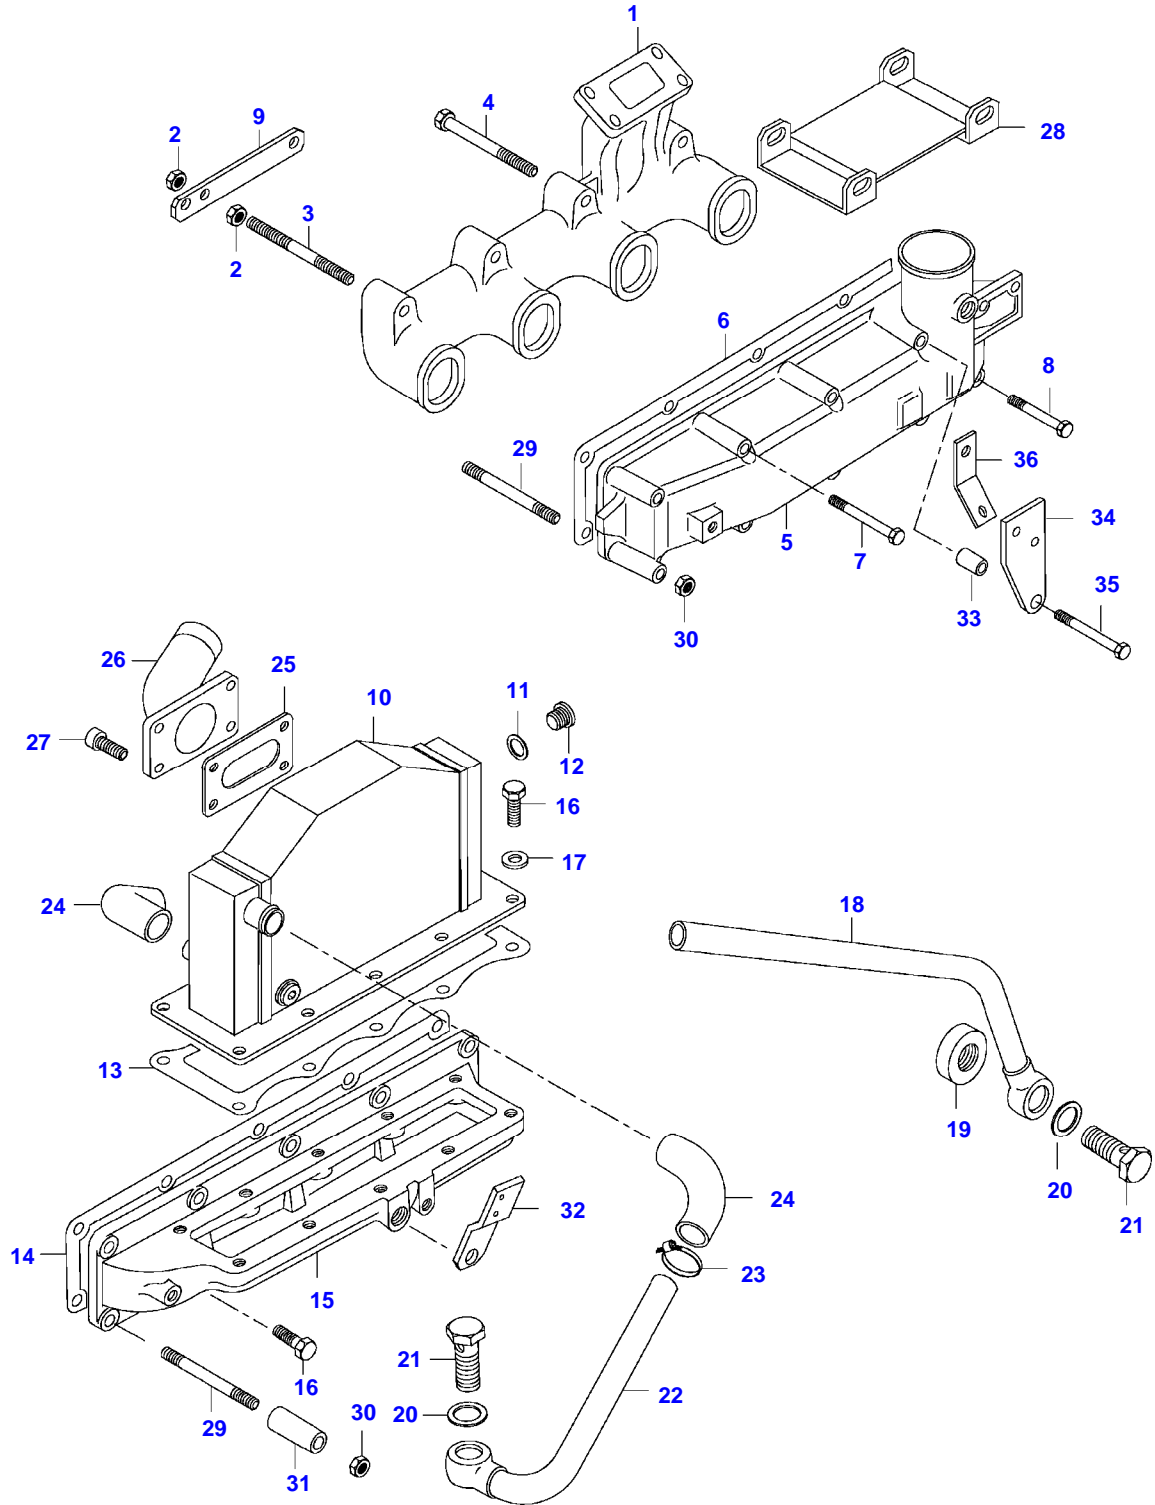

6400 TRACTOR (MEZZO SERIES)
SPIMG-006-21-58

Item	Part Number	Qty	Description Comments
			-N10361(M)
1	V836747524	1	EXHAUST MANIFOLD
2	V504601000	4	NUT
3	V546801960	2	STUD BOLT
4	V529801950	7	HEX CAP SCREW
5	V836747044	1	MANIFOLD
	V836747691	1	INTAKE MANIFOLD L10019-(M)
6	V836747595	1	INTAKE MANIFOLD GASKET S1
7	V529801490	9	HEX CAP SCREW
8	V529801470	1	HEX CAP SCREW
9	V836755027	1	RETAINING PLATE
28	V836655735	1	HEAT SHIELD L10019-(M)
29	V546801510	1	STUD BOLT G10516-(M)
30	V504800800	1	NUT G10516-(M)
33	V836114846	1	SPACER J6780-(M)
34	V836664162	1	BRACKET J6780-(M)
35	V529801550	1	HEX CAP SCREW J6780-(M)