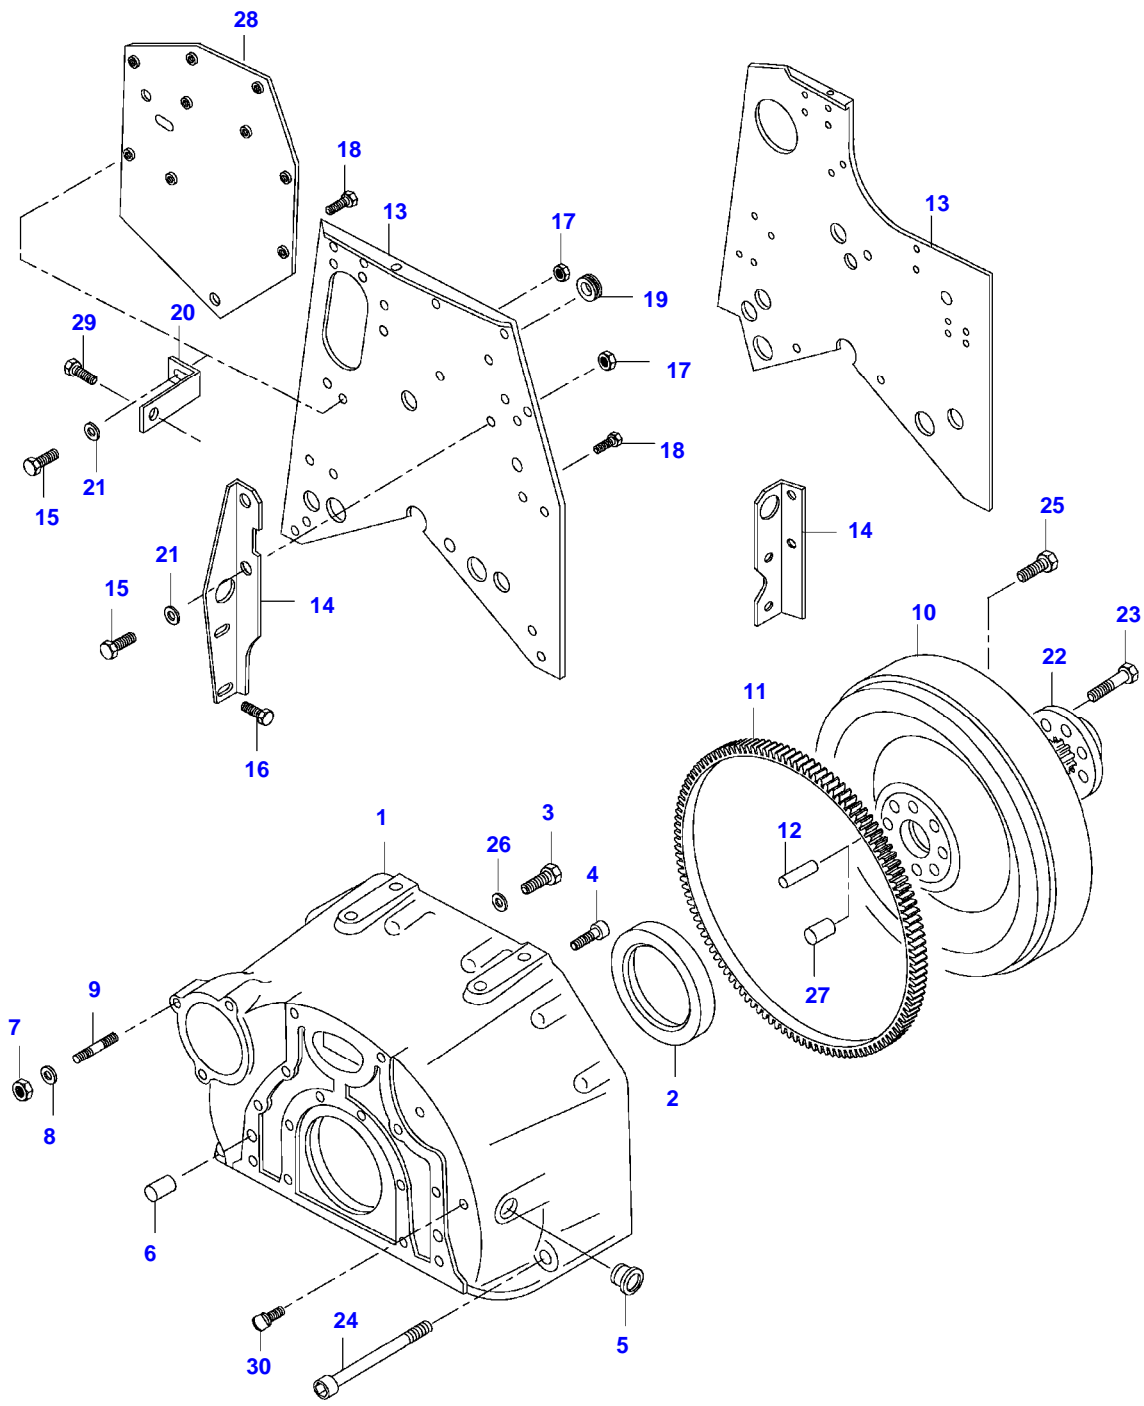

Item	Part Number	Qty	Description Comments	Technical Specification
	V836740280	1	ENGINE GASKET KIT S1	
	V836740281	1	ENGINE GASKET KIT S1+S2	

6400 TRACTOR (MEZZO SERIES)
SPIMG-006-21-08

Item	Part Number	Qty	Description Comments	Technical Specification
1	V836647040	1	FLYWHEEL HOUSING	
	V836647439	1	FLYWHEEL HOUSING HYDRAULIC CLUTCH VOITH	
	V836146956	1	FLYWHEEL HYDRAULIC CLUTCH TRANSFLUID	
2	V614500002	1	CRANKSHAFT SEAL S2	
3	V529702220	8	HEX CAP SCREW	
4	V581705030	6	HEX SOCKET SCREW	
5	V836007572	1	RUBBER PLUG	
6	V598359850	2	PIN	
7	V504601000	3	NUT	
8	V500951000	3	SPRING WASHER	
9	V546801800	3	STUD BOLT	
10	V836146784	1	FLYWHEEL	
	V836759818	1	FLYWHEEL H17045-(M)	
	V836146958	1	FLYWHEEL HYDRAULIC CLUTCH VOITH -666065	
	V836752255	1	FLYWHEEL HYDRAULIC CLUTCH VOITH D 9373-(M)	
	V836759820	1	FLYWHEEL HYDRAULIC CLUTCH VOITH 666066-	
	V836752257	1	FLYWHEEL HYDRAULIC CLUTCH TRANSFLUID	
11	V835328783	1	STARTER RING	
12	V595955060	1	PIN	
13	V836647590	1	PLATE	
	V836755845	1	FLYWHEEL HOUSING PILLAR EXHAUST PIPE	
14	V836647471	1	LIFT EYE -1994	
	V32999100	1	SUPPORT 1995-	
15	V528801362	4	HEX CAP SCREW	
16	V528801380	2	HEX CAP SCREW	
	V528801800	2	HEX CAP SCREW	
17	V504800800	3	NUT	
18	V528802180	2	HEX CAP SCREW	
19	V835338745	1	RUBBER INLET	
20	V836755361	1	SUPPORT	
21	V500150842	3	WASHER	
22		1	HUB HYDRAULIC CLUTCH SEE PAGE 04-0002 SEE PAGE 04-0003	
23	V529902240	7	HEX CAP SCREW HYDRAULIC CLUTCH SEE PAGE 04-0002 SEE PAGE 04-0003	
24	VHC9784	2	HEX SOCKET SCREW	M12 X 140 SFS_EN_ISO_4762 12.9
25	V528702230	8	HEX CAP SCREW	
	V529702250	8	HEX CAP SCREW HYDRAULIC CLUTCH	
26	V500951200	8	SPRING WASHER	