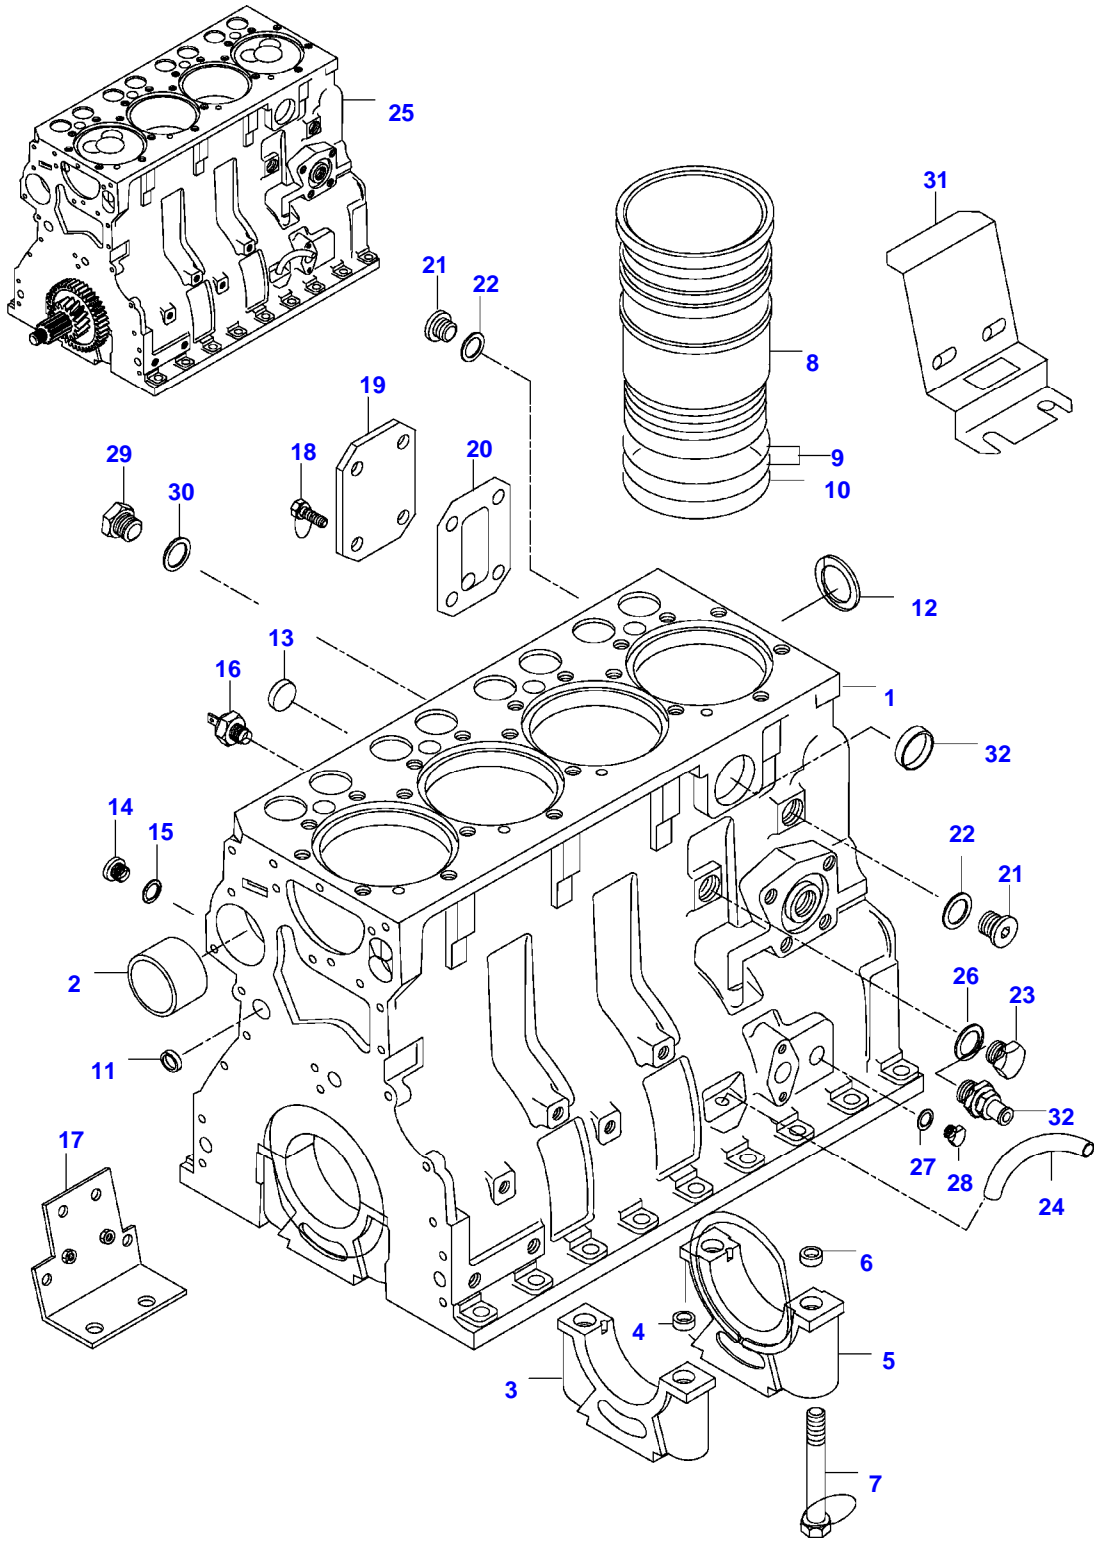

6400 TRACTOR (MEZZO SERIES)
SPIMG-006-21-04

Item	Part Number	Qty	Description Comments	Technical Specification
1	V836766377	1	CYLINDER BLOCK	
2	V836866069	1	CAMSHAFT BEARING BUSHING	
3	NS	4	NON-SERVICEABLE PART	
4	V836214478	8	BEARING COVER GUIDE SLEEVE	
5	NS	1	NON-SERVICEABLE PART	
6	V836214478	2	BEARING COVER GUIDE SLEEVE	
7	V835329030	10	HEX CAP SCREW	
8	V836666990	4	LINER	
	V836647933		LINER FLANGE S=9.08	FLANGE HEIGHT + 0.05 MM
	V836647934		LINER FLANGE S=9.13	FLANGE HEIGHT + 0.10 MM
	V836647935		LINER FLANGE S=9.23	FLANGE HEIGHT + 0.15 MM
9	V836647502	8	CYLINDER LINER O-RING S2	
10	V836647503	4	CYLINDER LINER O-RING S2	
11	V640016016	4	CUP PLUG	
12	V836529872	1	PLUG	
13	V640016018	1	CUP PLUG	
14	V640325110	2	SCREW PLUG	
15	V615571014	2	SEALING WASHER S2	
16	V887283760	1	PRESSURE SWITCH	
17	V836647927	1	RETAINING PLATE LEFT	
	V836647926	1	RETAINING PLATE RIGHT	
18	V528801362	2	HEX CAP SCREW -H2058(M)	
	V528801362	4	HEX CAP SCREW H2059-(M)	
19	V836647400	1	COVER -H2058(M)	
	V836866957	1	COVER H2059-(M)	
20	V836647401	1	GASKET -H2058(M)	
	V836866958	1	GASKET H2059-(M) S2	
21	V640325018	2	PLUG	
22	V615881822	2	SEALING WASHER	
23	V836019756	1	PLUG	
24	V836129747	1	OIL DIPSTICK GUIDE PIPE	
25	V862640001	1	REMANUFACTURED SHORT BLOCK ENGINE	
26	V615881824	1	SEALING WASHER S2	
27	V615881216	1	SEALING WASHER S2	
28	V640305012	1	PLUG	
31	V836755844	2	SUPPORT	
32	V836664377	1	DRAIN VALVE