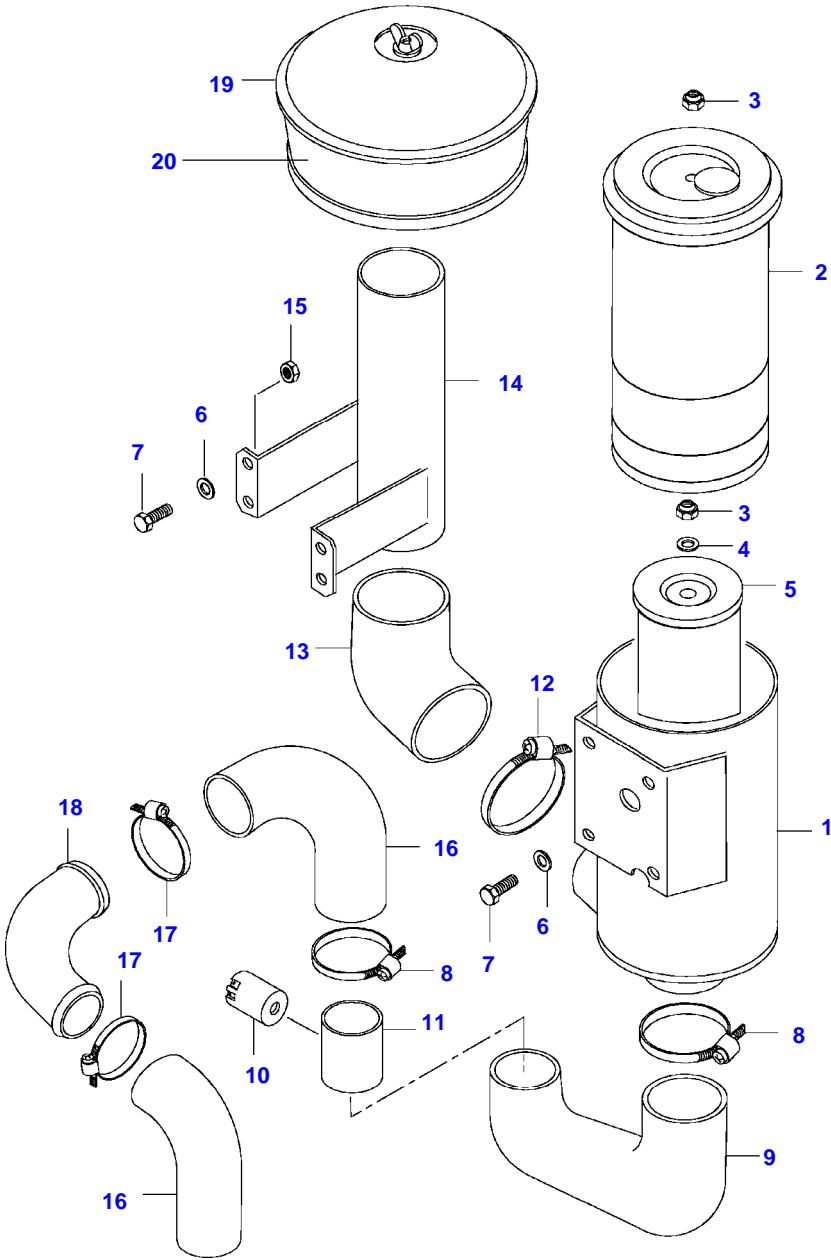

6400 TRACTOR (MEZZO SERIES)
SPIMG-006-21-46

Item	Part Number	Qty	Description Comments
			-F17108
1	V836646966 NS	1	AIR FILTER NON-SERVICEABLE PART
2	V20236409	1	HOUSING FILTER ELEMENT
3	V510200802	2	NUT
4	V836015967	2	SEALING WASHER
5	V20228655	1	FILTER ELEMENT
6	V500150842	8	WASHER
7	V528801362	8	HEX CAP SCREW
8	V602096595	3	HOSE CLIP
9	V836647591	1	RUBBER HOSE
10	V836116325	1	SENDER
11	V836138277	1	AIR PIPE
12	V602097112	2	HOSE CLIP
13	V836138272	1	RUBBER ELBOW
14	V836646968	1	AIR PIPE
15	V504800802	4	NUT
16	V836747593	1	RUBBER ELBOW
17	V602094575	1	HOSE CLIP
19	V836116039	1	CYCLONE
20	V836130078	1	HOUSING