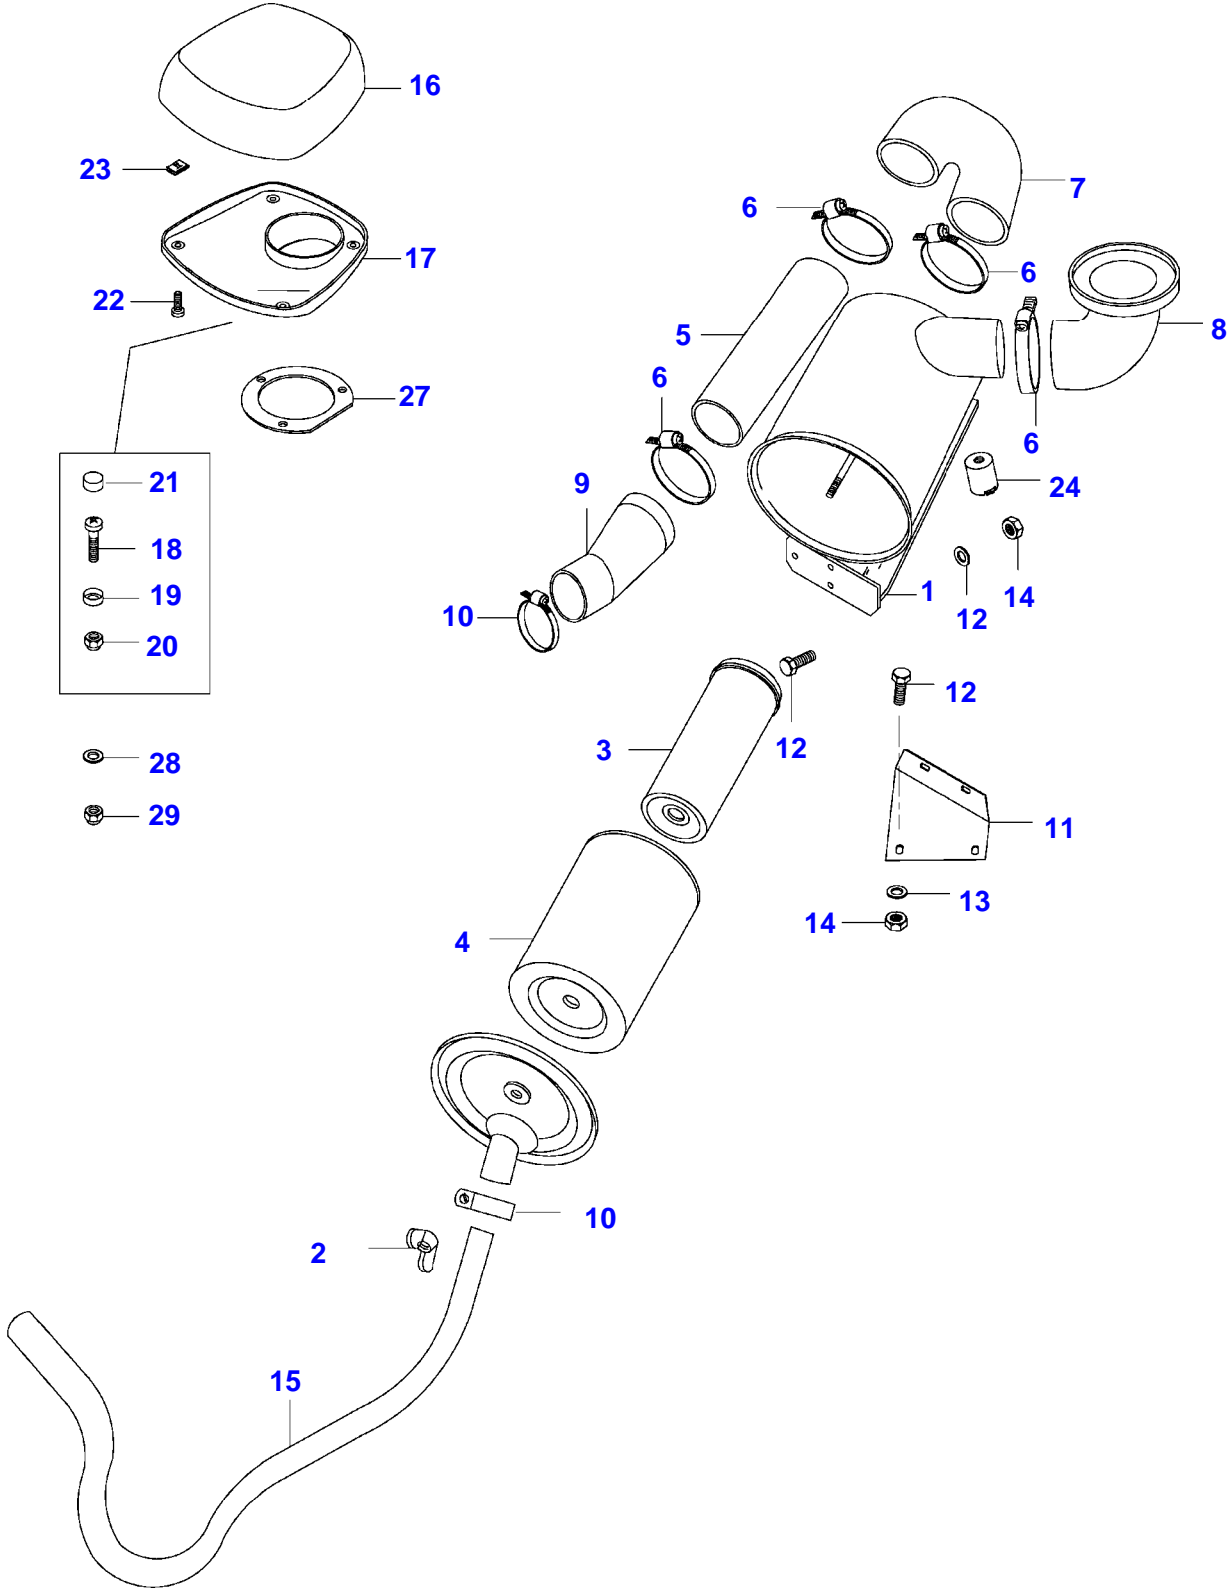

6400 TRACTOR (MEZZO SERIES)
SPIMG-006-21-48

Item	Part Number	Qty	Description Comments	Technical Specification
			F17109-	
	V33057500	1	AIR FILTER F17109-K23222	D=225
	V33057510	1	AIR FILTER K23222-	D=225
1	NS	1	NON-SERVICEABLE PART	
			HOUSING	
2	VJC1610	1	BLADE NUT	M10 DIN315 G5 ZNE
			SECONDARY AIR FILTER ELEMENT	
			PRIMARY AIR FILTER ELEMENT	
5	V33031600	1	TUBE	
6	VGP3933	4	HOSE CLIP	D=95 SMS2298
7	V33031900	1	CURVED RUBBER	
8	V33032100	1	CURVED RUBBER	
9	V32999400	1	TUBE	
10	VGP3919	2	HOSE CLIP	D=26-38 SMS2298
11	V32952300	1	CARRIER	
12	VHA6323	7	SCREW	M8 X 20 CL8.8
13	VJD0408	7	WASHER	M8
14	VJB8904	7	NUT	M8
15	V33032810	1	HOSE	L=1250
	V33042610	1	COVER ASSEMBLY	
16	V33051700	1	COVER	
			BOTTOM	
18	VHD9024	3	SCREW	M6 X 16 SFS_EN_ISO_7045 4.8
			RING WASHER	M6
20	VJB1106	3	NUT	M6 SFS-EN_ISO_4032
			CUP	M6
22	VHN6646	4	SCREW	B 4.8 X 13 SFS-ISO_7049
23	VJC9001	4	NUT	B 4.8 SFS:EN_ISO_1478
			SENSOR	6.5 KPA
25	VJD0406	3	WASHER	6.4 X 1.6 SFS-EN_ISO_7089
27	V33052610	1	GASKET	
28	VJD0406	3	WASHER	6.4 X 1.6 SFS-EN_ISO_7089
29	VJB8903	3	LOCKNUT	M6 SFS_EN_ISO_7042