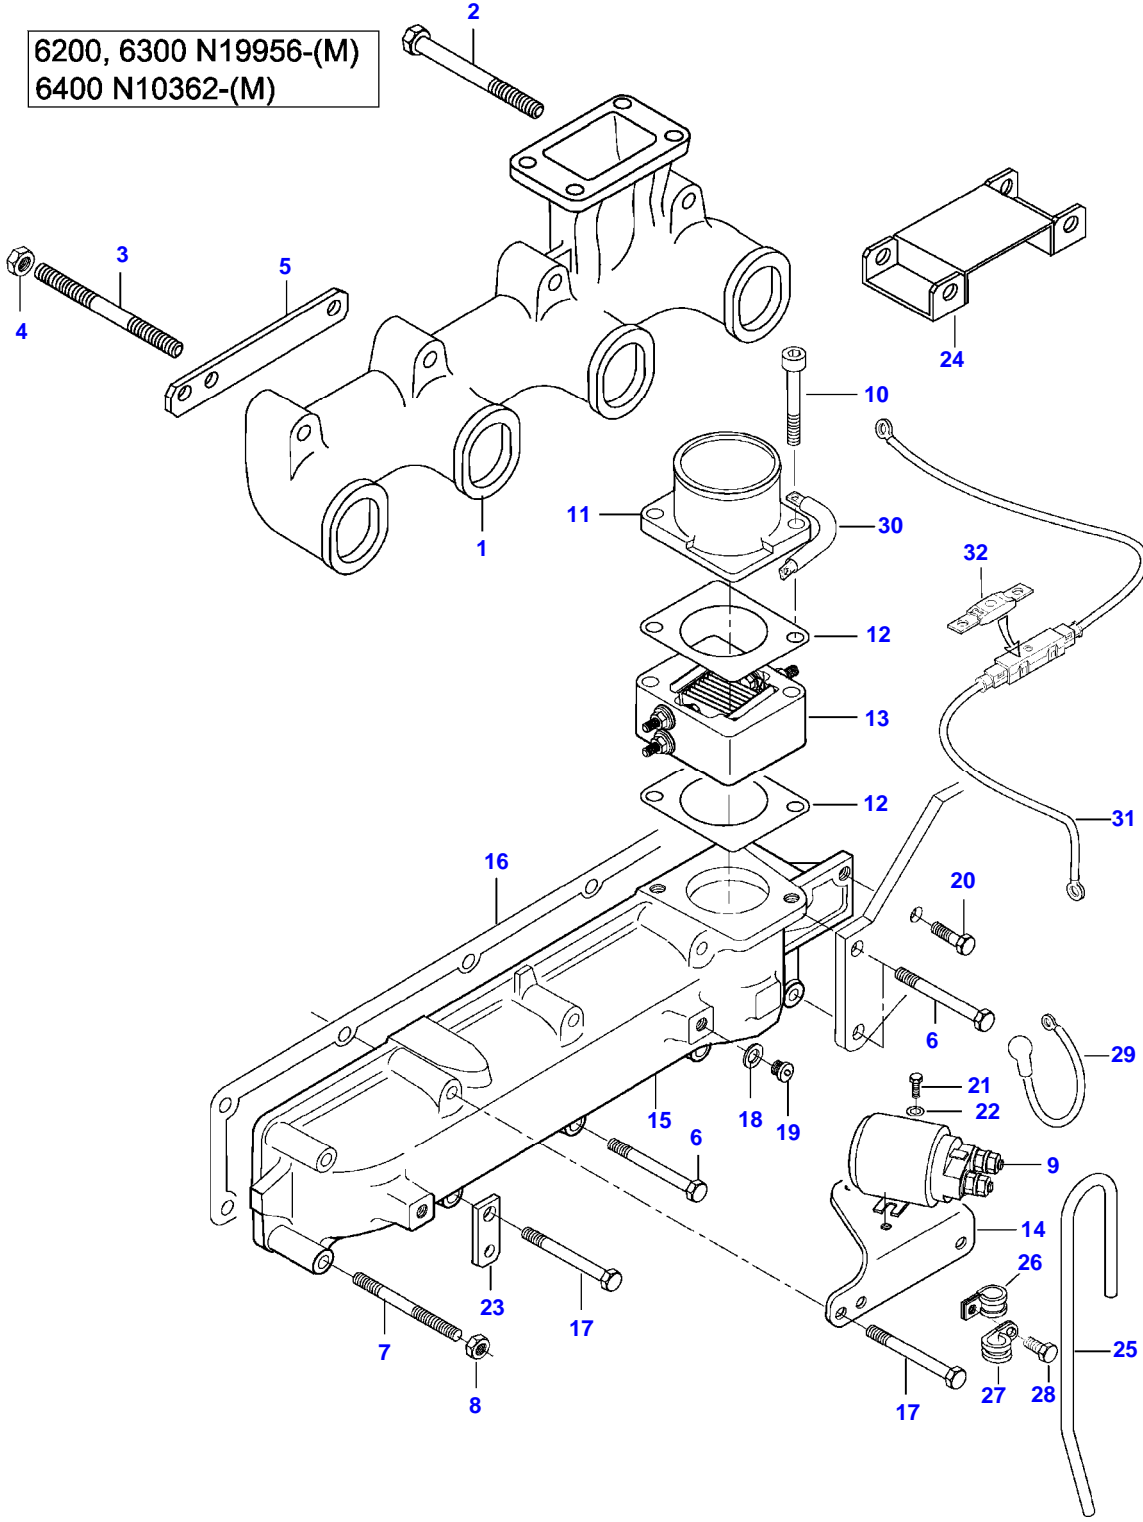

Item	Part Number	Qty	Description Comments
			-N10361(M)
1	V836747524	1	EXHAUST MANIFOLD
2	V504601000	4	NUT
3	V546801960	2	STUD BOLT
4	V529801950	7	HEX CAP SCREW
5	V836747044	1	MANIFOLD
	V836747691	1	INTAKE MANIFOLD L10019-(M)
6	V836747595	1	INTAKE MANIFOLD GASKET S1
7	V529801490	9	HEX CAP SCREW
8	V529801470	1	HEX CAP SCREW
9	V836755027	1	RETAINING PLATE
28	V836655735	1	HEAT SHIELD L10019-(M)
29	V546801510	1	STUD BOLT G10516-(M)
30	V504800800	1	NUT G10516-(M)
33	V836114846	1	SPACER J6780-(M)
34	V836664162	1	BRACKET J6780-(M)
35	V529801550	1	HEX CAP SCREW J6780-(M)

6400 TRACTOR (MEZZO SERIES)
SPIMG-006-21-58A