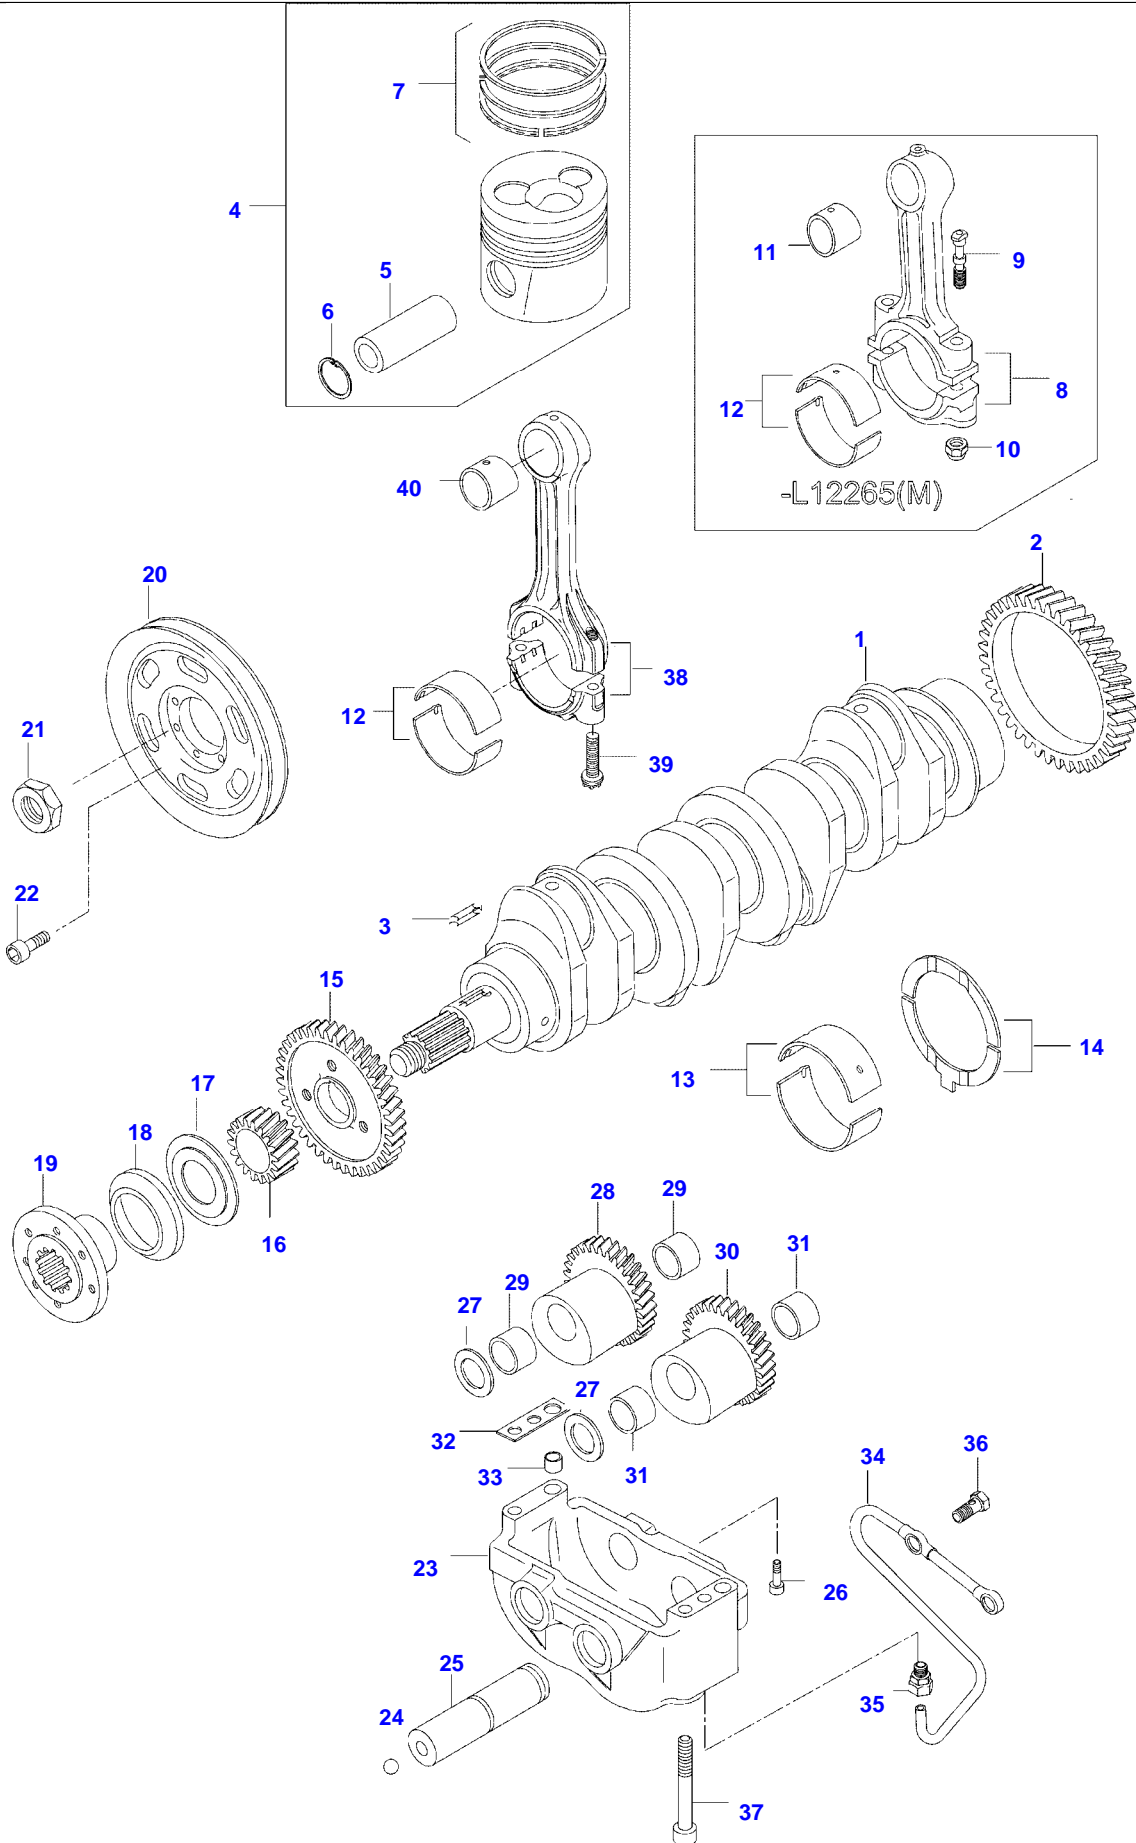

Item	Part Number	Qty	Description Comments
	V836746331	1	ROCKER SHAFT ASM -F9292(M)
1	V835328363	8	ROCKER ARM
2	V504800800	8	NUT
3	V836010106	8	VALVE ROCKER ADJUSTMENT SCREW
4	V836006586	8	BEARING
5	V836006580	4	BRACKET
6	V836006582	3	SPRING
7	V836746330	1	SHAFT
8	V836655113	2	PLUG
	V836767044	1	ROCKER SHAFT ASM F9293-(M)
1	V836666608	8	ROCKER ARM -S12222(M)
	V836667042	8	ROCKER ARM S12223-(M)
2	V512861000	8	NUT
3	V836655866	8	ADJUSTING SCREW -S12222(M)
	V837069023	8	VALVE ROCKER ADJUSTMENT SCREW S12223-(M)
5	V836655869	4	BRACKET
6	V836655884	3	SPRING
7	V836755871	1	SHAFT
8	V836655899	2	PLUG -S12222(M)
	V837069020	2	PLUG S12223-(M)
9	V836110237	8	PUSHROD -F9292(M)
	V836655867	8	PUSHROD F9293-(M)
10	V836014264	8	TAPPET
11	V836746375	1	CAMSHAFT
12	V603305760	1	WOODRUFF KEY
13	V836646389	1	GEAR,CAMSHAFT
14	V836646382	16	COTTER
15	V836646381	15	WASHER
16	V836646380	8	SPRING
17	V836646357	4	EXHAUST VALVE
18	V836646356	4	INTAKE VALVE
19	V836655406	4	SLEEVE NUT F9293-(M)

6400 TRACTOR (MEZZO SERIES)
SPIMG-006-21-28