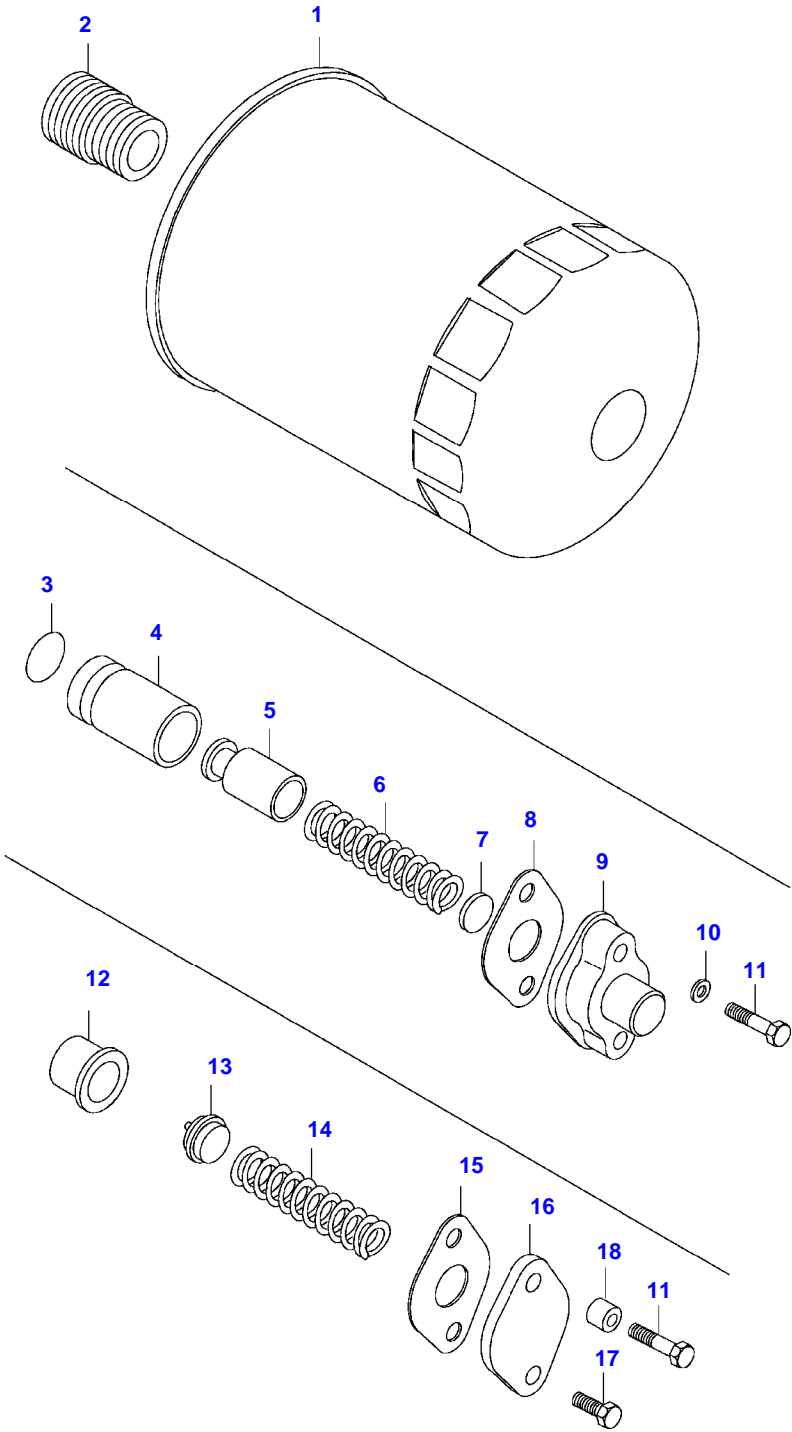

Item	Part Number	Qty	Description Comments
1	V836647406	1	TIMING GEAR CASE
	V836666400	1	TIMING GEAR CASE N10362-(M)
2	V836647419	1	GASKET S2
3	V528801400	11	HEX CAP SCREW
4	V546801380	4	STUD BOLT
5	V598359850	4	PIN
6	V529801440	2	HEX CAP SCREW
7	V836129709	1	SHAFT
8	V836129863	1	IDLER GEAR
9	V836129844	1	BEARING BUSH
10	V836129845	1	FLANGE
11	V528801860	1	HEX CAP SCREW
12	V529902680	1	HEX CAP SCREW
13	V836647572	1	GEAR HOUSING FRONT COVER
14	V836129942	1	GASKET S2
15	V836129782	1	COVER
16	V614105880	1	OIL SEAL S2
17	V640016016	1	CUP PLUG
18	V504800800	5	NUT
19	V528801380	3	HEX CAP SCREW
20	V836746921	1	PIPE
21	V836129946	1	GASKET S2
22	V528801420	4	HEX CAP SCREW
23	V529801500	2	HEX CAP SCREW
24	V529801470	3	HEX CAP SCREW
25	V836120989	1	WASHER
26	V614604740	1	O-RING S2
27	V836338733	1	OIL FILLER CAP
29	V529801450	1	HEX CAP SCREW
33	V836747675	1	TIMING MARK INDICATOR N10362-(M)

6400 TRACTOR (MEZZO SERIES)
SPIMG-006-21-34