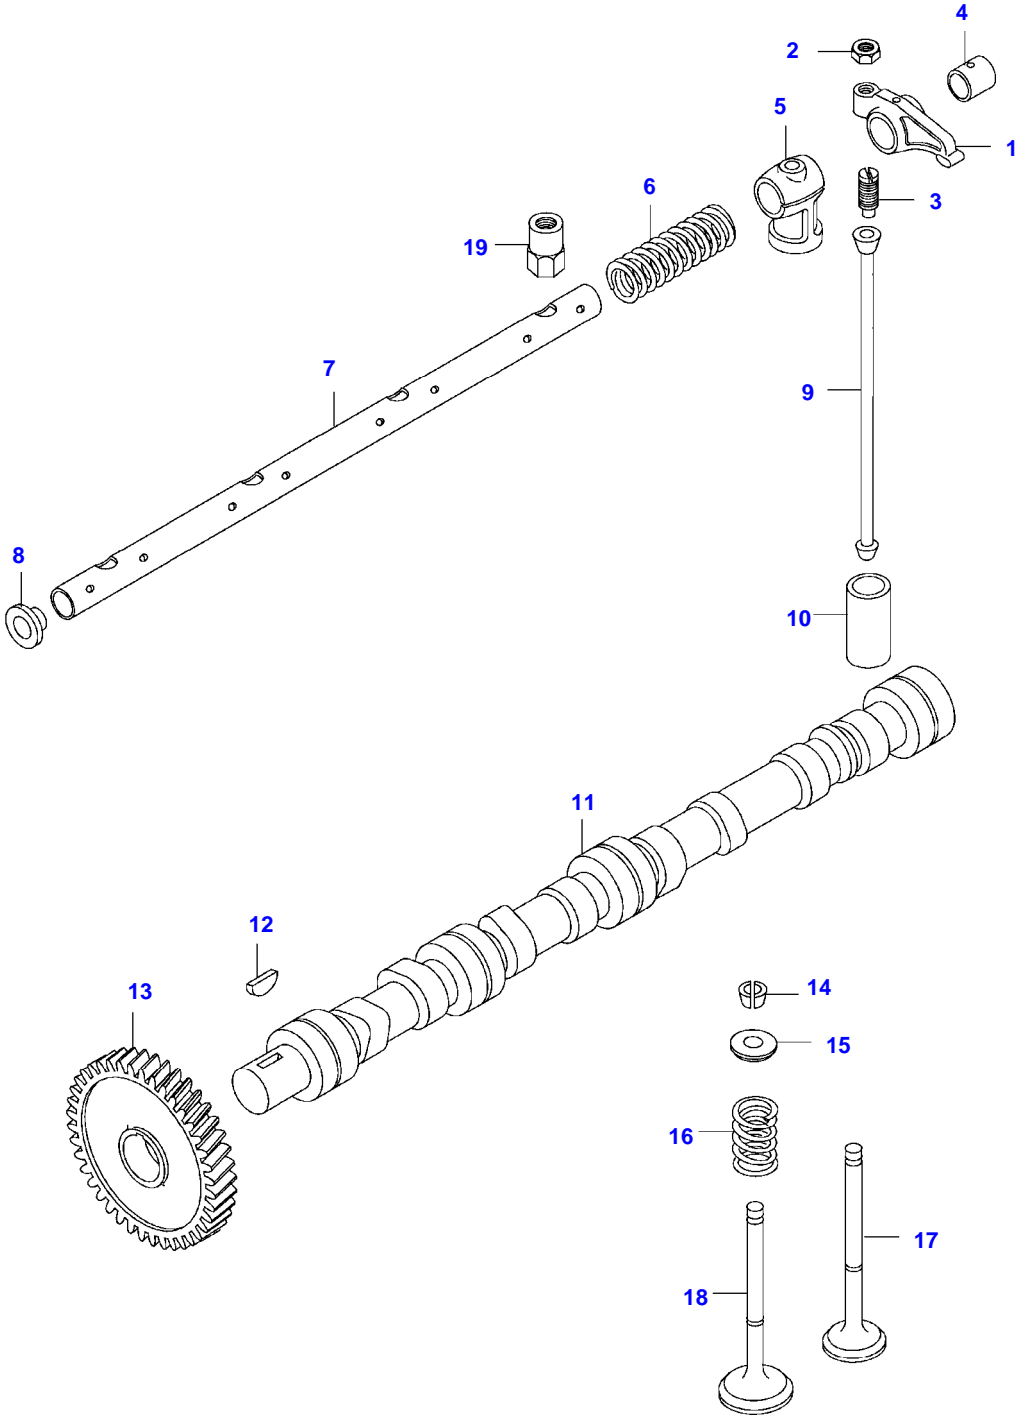

6400 TRACTOR (MEZZO SERIES)
SPIMG-006-21-22

Item	Part Number	Qty	Description Comments
	V836746331	1	ROCKER SHAFT ASM -F9292(M)
1	V835328363	8	ROCKER ARM
2	V504800800	8	NUT
3	V836010106	8	VALVE ROCKER ADJUSTMENT SCREW
4	V836006586	8	BEARING
5	V836006580	4	BRACKET
6	V836006582	3	SPRING
7	V836746330	1	SHAFT
8	V836655113	2	PLUG
	V836767044	1	ROCKER SHAFT ASM F9293-(M)
1	V836666608	8	ROCKER ARM -S12222(M)
	V836667042	8	ROCKER ARM S12223-(M)
2	V512861000	8	NUT
3	V836655866	8	ADJUSTING SCREW -S12222(M)
	V837069023	8	VALVE ROCKER ADJUSTMENT SCREW S12223-(M)
5	V836655869	4	BRACKET
6	V836655884	3	SPRING
7	V836755871	1	SHAFT
8	V836655899	2	PLUG -S12222(M)
	V837069020	2	PLUG S12223-(M)
9	V836110237	8	PUSHROD -F9292(M)
	V836655867	8	PUSHROD F9293-(M)
10	V836014264	8	TAPPET
11	V836746375	1	CAMSHAFT
12	V603305760	1	WOODRUFF KEY
13	V836646389	1	GEAR,CAMSHAFT
14	V836646382	16	COTTER
15	V836646381	15	WASHER
16	V836646380	8	SPRING
17	V836646357	4	EXHAUST VALVE
18	V836646356	4	INTAKE VALVE
19	V836655406	4	SLEEVE NUT F9293-(M)