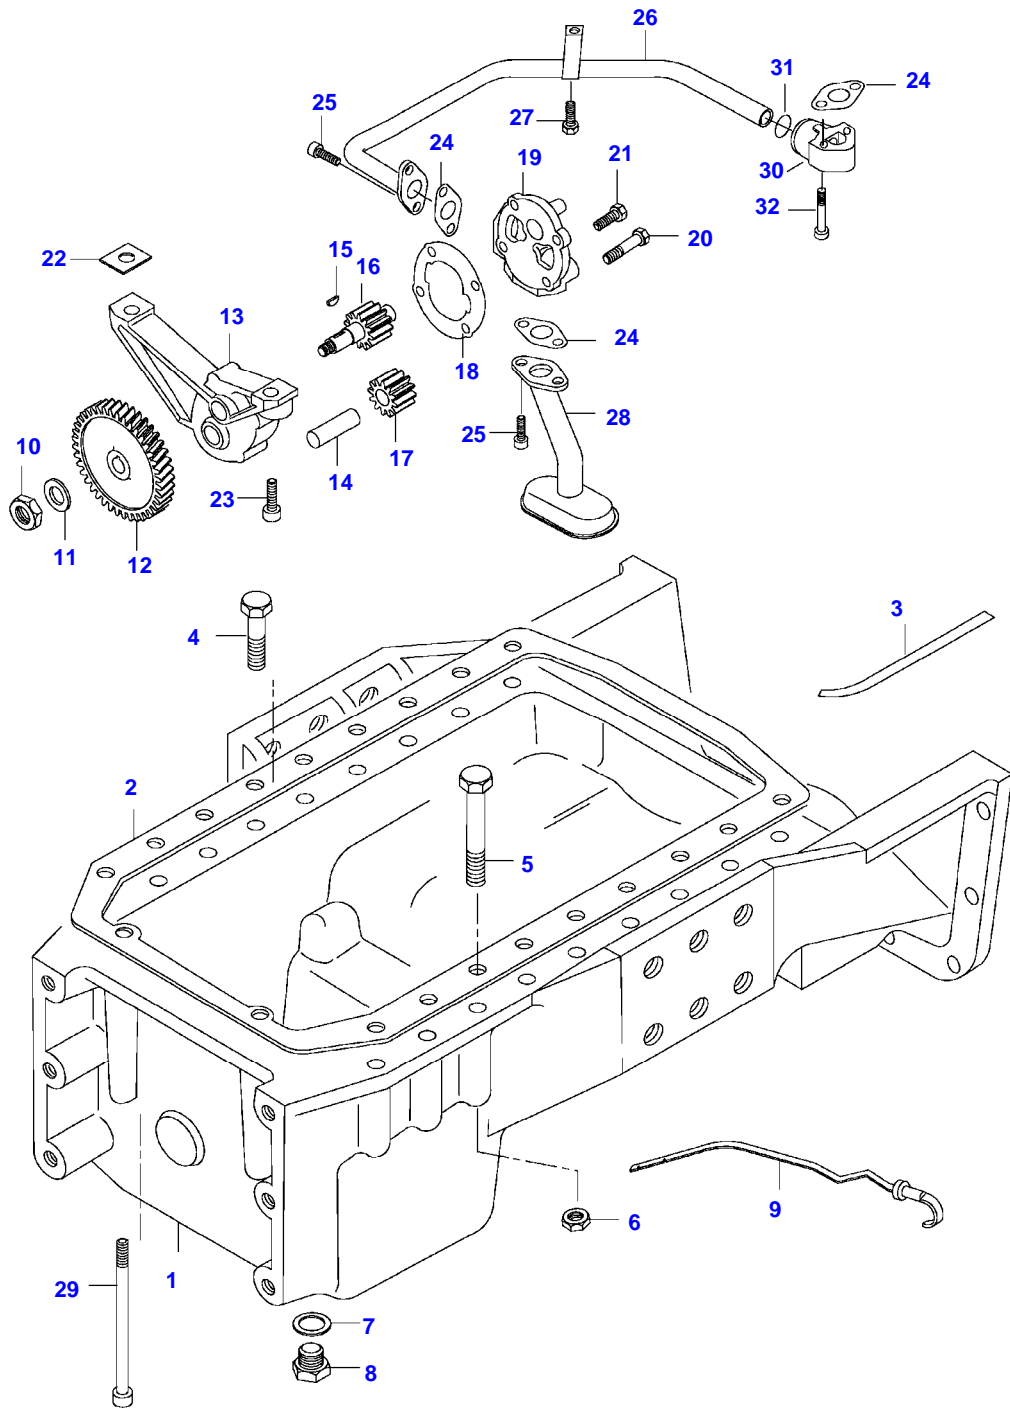

6400 TRACTOR (MEZZO SERIES)
SPIMG-006-21-40

Item	Part Number	Qty	Description Comments
1	V836136014	1	OIL SUMP (V30146600)
2	V836129728	1	OIL SUMP GASKET S2
3	V836129727	2	GASKET S2
4	V529702270	11	HEX CAP SCREW
5	V529902390	7	HEX CAP SCREW
6	V504801200	18	NUT
7	V615882432	1	SEALING WASHER S2
	V615881827	1	SEALING WASHER S2
8	V836655495	1	PLUG
	V836655493	1	PLUG
9	V836129939	1	DIPSTICK -R13715(M)
	V836767743	1	DIPSTICK R13716-(M) BLUE
	V836129413	1	OIL PUMP -C1327(M)
	V836652605	1	LUBRICATING OIL PUMP C1328-(M)
10	V504861000	1	NUT
11	V836122910	1	WASHER
12	V836112362	1	GEAR . -C1327(M)
	V836338667	1	GEAR . C1328-(M)
13	V836120195	1	HOUSING .
14	V836120191	1	OIL PUMP SHAFT .
15	V603305530	1	KEY . -C1327(M)
16	V836120194	1	GEAR . -C1327(M)
	V836652600	1	OIL PUMP SHAFT . C1328-(M)
17	V836120193	1	GEAR .
18	V836119796	1	GASKET . S2
19	V836129412	1	COVER .
20	V529801440	2	HEX CAP SCREW .
21	V528801380	2	HEX CAP SCREW .
22	V836007871		SHIM
23	V581805050	2	HEX SOCKET SCREW
24	V836008449	3	GASKET S2
25	V581804600	4	HEX SOCKET SCREW
26	V836766983	1	OIL PIPE
27	V528801760	1	HEX CAP SCREW
28	V836138033	1	AIR PIPE