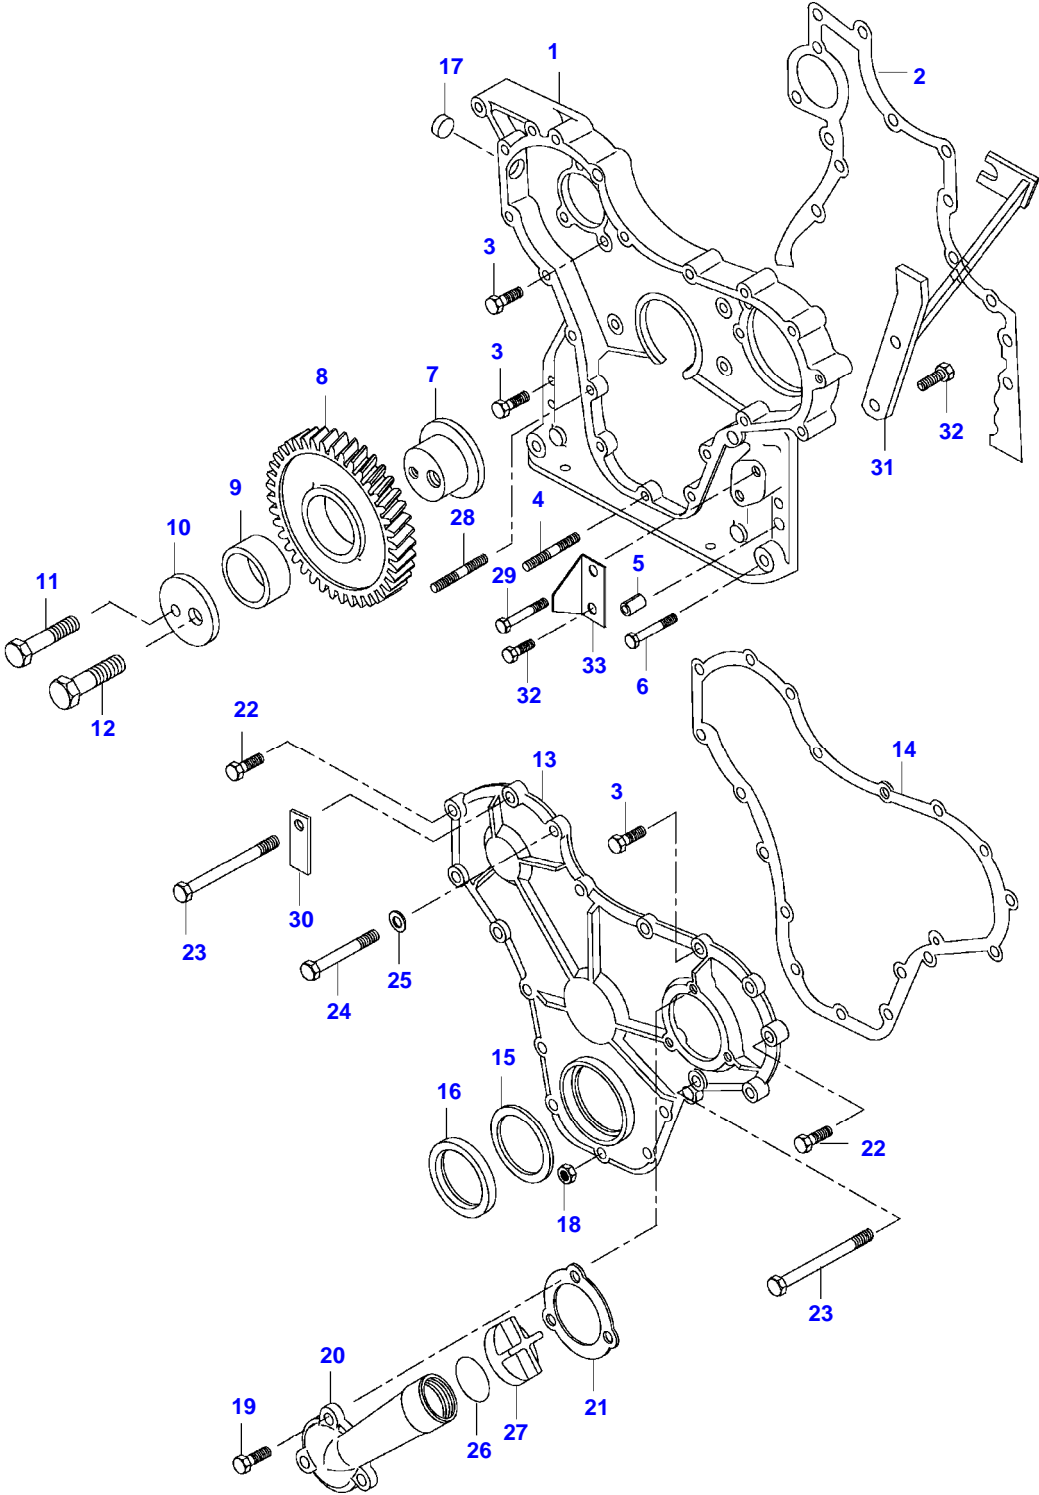

Item	Part Number	Qty	Description Comments	Technical Specification
40	V836110646	4	BEARING BUSH . L12266-(M) [A]	STD
12	V836110552	4	BEARING SHELL SEE PAGE 01-0040	
13	V836655514	5	MAIN BEARING SEE PAGE 01-0040	
14	V836119459	2	THRUST WASHER SEE PAGE 01-0040	
15	V836119550	1	GEAR,CRANKSHAFT	
16	V836122840	1	GEAR,CRANKSHAFT	
17	V836129781	1	RING	
18	V836136271	1	SHIELD	
19	V836846463	1	CRANKSHAFT HUB	
20	V836655449	1	CRANKSHAFT V-BELT PULLEY	
	V836655534	1	CRANKSHAFT V-BELT PULLEY K14994-(M)	
	V836766988	1	CRANKSHAFT PULLEY N10362-(M)	
21	V836647310	1	CRANKSHAFT NUT	
22	V581804600	6	HEX SOCKET SCREW	
23	V836747349	1	BALANCER -L10351(M)	
	V836766123	1	COUNTERWEIGHT L10352-(M)	
24	V616810103	2	BALL .	
25	V836146879	2	SHAFT .	
26	V581804200	2	HEX SOCKET SCREW .	
27	V836146880	4	THRUST WASHER .	
28	V836146877	1	GEAR .	
	V836766121	1	-L10351(M) COUNTERWEIGHT .	
			L10352-(M)	
29	V836146876	2	BEARING BUSH ..	
30	V836146878	1	GEAR .	
	V836766122	1	-L10351(M) COUNTERWEIGHT .	
			L10352-(M)	
31	V836146876	2	BEARING BUSH ..	
32	V836119920		SHIM	
33	V598359850	2	PIN	
34	V836747298	1	OIL PIPE	
35	V641016008	1	STRAIGHT FITTING	
36	V640435008	2	BANJO BOLT	
37	V581805170	4	HEX SOCKET SCREW [A] V836740859 CONNECTING ROD SET L12266-(M), REF. 38, 39, 40	

6400 TRACTOR (MEZZO SERIES)
SPIMG-006-21-32-